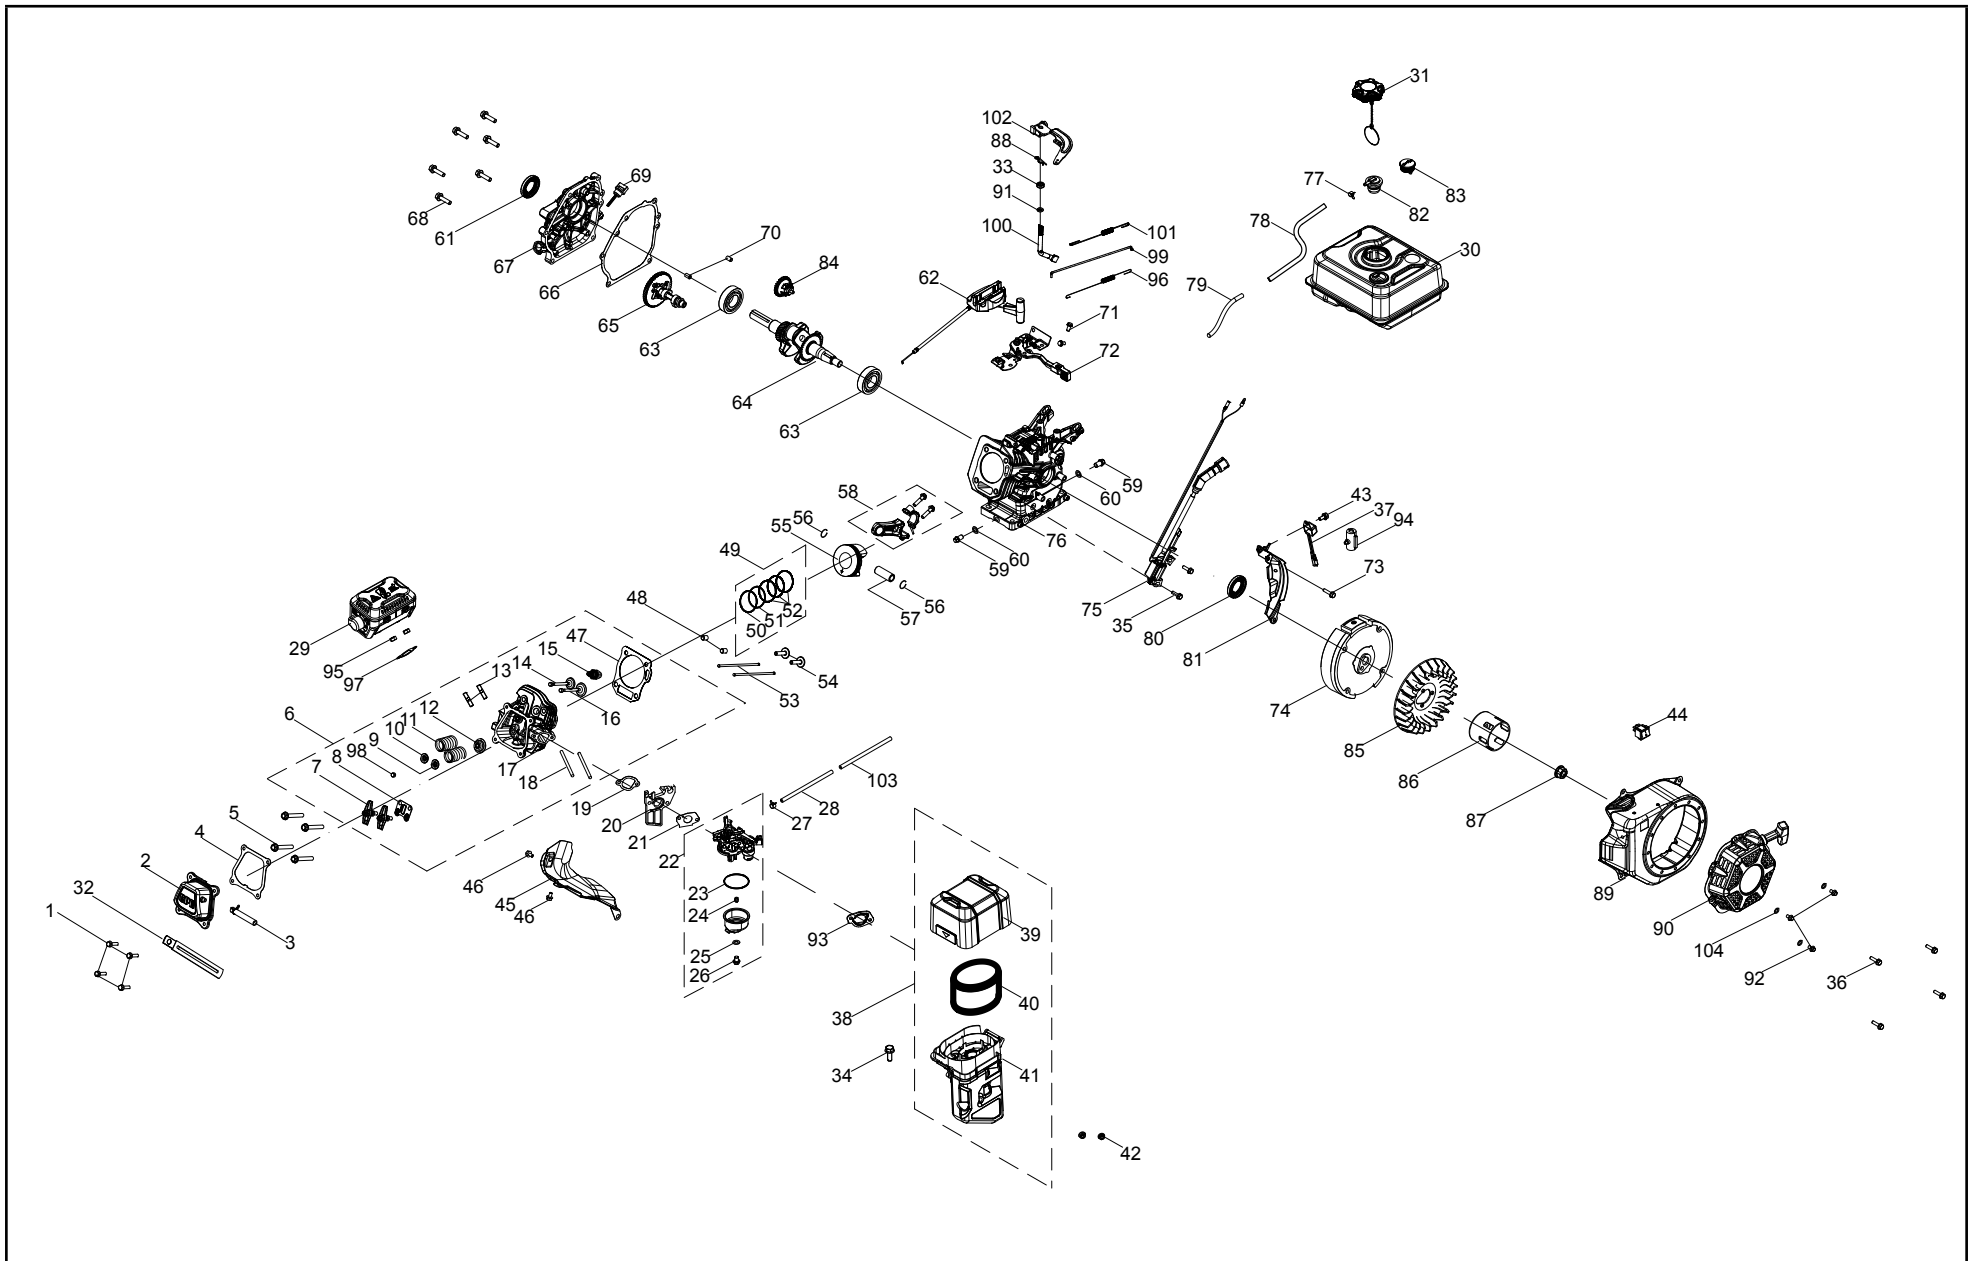

ENGINE PARTS DIAGRAM

ENGINE PARTS LIST

#	Part Number	Description	Qty.
1	100011264-0003	Flange Bolt M6 x 16, GB5789	4
2	100002335	Cylinder Head Cover(Cpe)	1
3	100002832	Breather Tube	1
4	100079562	Gasket, Cylinder Head Cover	1
5	100002463-0001	Flange Bolt M8 x 65	4
6	100746583	Cylinder Head Assembly	1
7	100004420	Rocker Arm	2
8	100050881	Guide Plate, Push Rod	1
9	100004580	Valve Spring Seat, Intake	1
10	100004585	Valve Spring Seat, Exhaust	1
11	100004564	Spring Valve	2
12	100004600	Oil Seal, Intake Valve	1
13	100010387	Stud Bolt M8 x 34	2
14	100057969	Exhaust Valve	1
15	100009378	Spark Plug F6RTC	1
16	100004522	Intake Valve	1
17	100002378	Cylinder Head	1
18	100733507	Stud Bolt M6 x 117	2
19	100078607	Gasket, Insulator	1
20	100005599	Insulator, Carburetor	1
21	100078606	Gasket, Carburetor	1
22	100732679-0001	Carburetor Assembly	1
23	100005717	O-Ring, Fuel Bowl	1
24	100073724	Main Jet Standard (74)	1
	100092470	Main Jet Altitude 1000-3000m (72)	/
25	100006037	Gasket, Fuel Bowl Mounting Bolt	1
26	100005725	Mounting Bolt, Fuel Bowl	1
27	100005149	Clamp Ø7.5	1
28	100063788	Fuel Tube, Ø4 x Ø8 x 157	1
29	100762175	Muffler	1

#	Part Number	Description	Qty.
30	100730667-0002	Fuel Tank Assembly	1
31	100730969	Fuel Tank Cap	1
32	100000655	Wire Clip B	1
33	100017630	Oil Seal Ø6 x Ø11 x 4	1
34	100011269-0003	Flange Bolt M6 x 28	1
35	100011268-0003	Flange Bolt M6 x 25	2
36	100011262-0003	Flange Bolt M6 x 14	4
37	100010040	Oil Sensor	1
38	100732678	Air Cleaner Assembly	1
39	100734201	Air Cleaner Cover	1
40	100746758	Air Cleaner Element	1
41	100734203	Air Cleaner Base	1
42	100011463-0004	Flange Nut M6, GB6177.1	2
43	100011261-0004	Flange Bolt M6 x 12	1
44	100733063-0001	Switch	1
45	100007083	Air Guide, Lower	1
46	100011260-0005	Flange Bolt M6 x 10, GB5789	2
47	100732676	Gasket, Cylinder Head	1
48	100010558	Dowel Pin Ø10 x 16	2
49	100003245	Piston Ring Set	1
50	100003150	1st Piston Ring	1
51	100003191	2nd Piston Ring	1
52	100003283	Oil Ring	1
53	100077152	Push Rod	2
54	100004262	Lifter, Valve	2
55	100086253	Piston	1
56	100003221	Circlip, Wrist Pin	2
57	100003120	Wrist Pin	1
58	100003446	Connecting Rod Assembly	1
59	100010272	Drain Bolt, M10 x 1.25 x 15	2