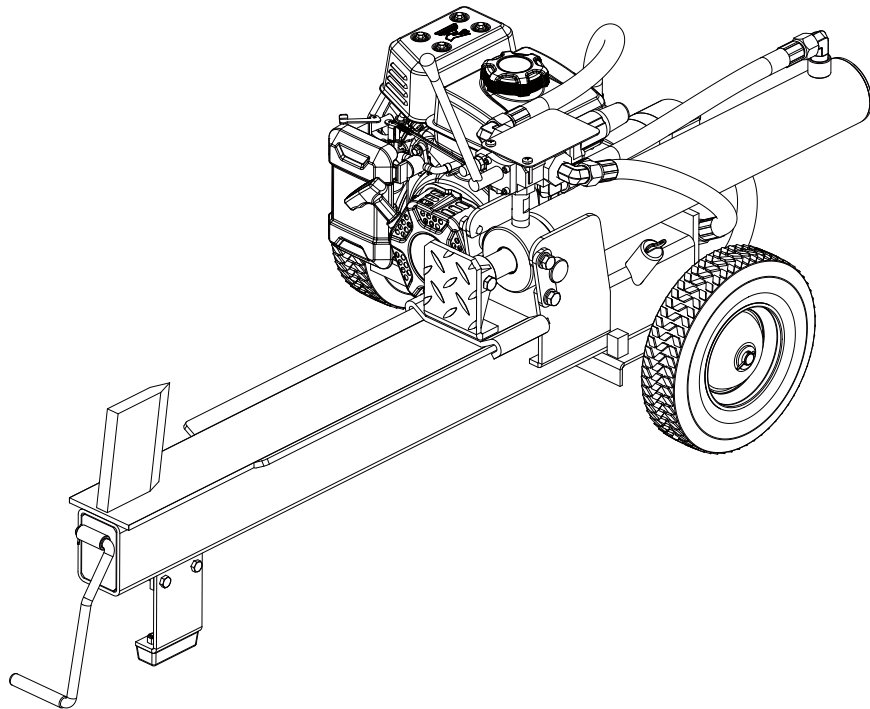

## **PARTS INFORMATION**

**10 TON LOG SPLITTER**

**SERIAL NUMBER RANGE: ALL**

To order replacement parts please visit:  
**[shop.championpowerequipment.com](http://shop.championpowerequipment.com)**  
or call **1-877-338-0999**.

## **TABLE OF CONTENTS**

<b>Log Splitter Parts Diagram.....</b>	<b>3</b>
<b>Log Splitter Parts List.....</b>	<b>4</b>
<b>Engine Parts Diagram.....</b>	<b>5</b>
<b>Engine Parts List.....</b>	<b>6</b>

#	Part Number	Description	Qty.
31	PMJ7-06	Handle	1
32	G91-2000-2-20	Cotter Pin Ø2 x 20	1
33	PMJ7-20	Handle Sheath	1
34	G70.1-2000-M10-20	Bolt M10 x 20	4
35	PMJ7-03	Engine & Wheel Fixed Mount	1
36	G5783-2000-M8-20	Bolt M8 x 20	4
37	PMJ7-10	10 in. Solid Wheel	2
38	G95-2000-16	Washer Ø16	2
39	G91-2000-2.5-25	Cotter Pin Ø2.5 x 25	2
40	PMJ22Q-21	Hydraulic Hose(Valve-Pump)	1
41	R80-V-B01DY	Engine, 79 cc, EPA	1
42	PMJ7-12	Engine Bushing	1
43	PMJ7-13	Flat Key	1
44	PMJ7-30	Engine Connector	1
45	PMJ7-31	Gear Pump Stand	1
46	ASME-B18.2.1-1996-516-24-34	Bolt 5/16 in. - 24 x 3/4 in.	4
47	PMJ7-33	Right Angle Connector	1