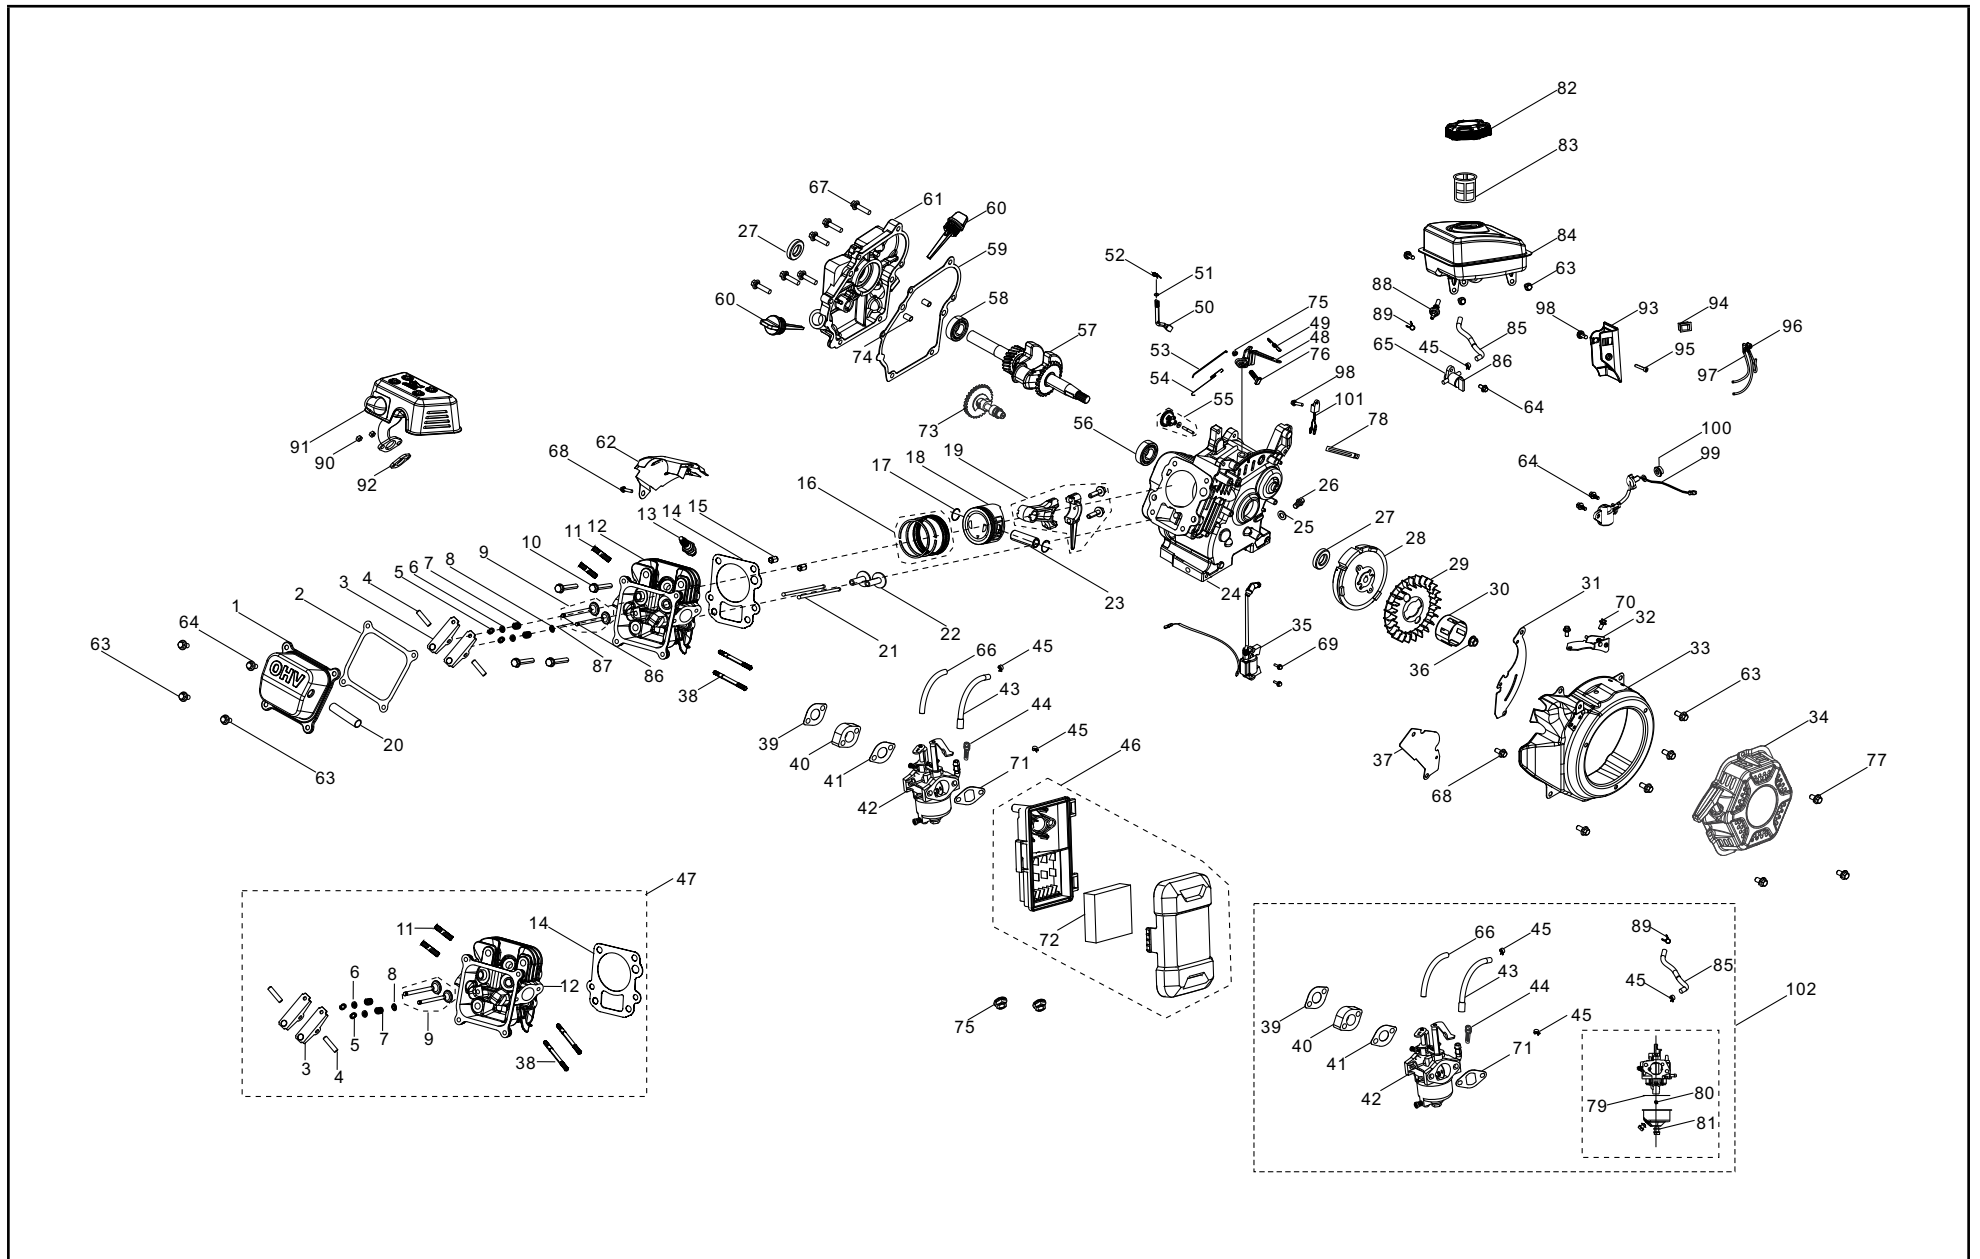

ENGINE PARTS DIAGRAM

ENGINE PARTS LIST

#	Part Number	Description	Qty.
1	12410-000005	Cylinder Head Cover Assy	1
2	12004-000009	Cylinder Head Cover Gasket	1
3	14310-000004	Rocker Assy, Valve	2
4	14318-000003	Rocker Shaft Assy	2
5	12109-000004	Valve Lock Clamp	4
6	12112-000008	Valve Spring Retainer	2
7	12103-000005	Valve Spring	2
8	12101-000006	Seal Guide	1
9	12110-000004	Valve Set	1
10	12003-000007	Cylinder Head Bolt, M8 x 55, White Zn	4
11	90203-000001	Stud, M8 x 34, Blk Zn	2
12	12140-000005	Cylinder Head Assy	1
13	30010-000005	Spark Plug, A5RTC	1
14	12131-000007	Cylinder Head Gasket	1
15	90502-000003	Pin, 8 x 14	2
16	13200-000008	Piston Ring Assy	1
17	13122-000004	Piston Pin Clip	2
18	13111-000004	Piston	1
19	13010-000005	Connecting Rod	1
20	17004-000012	Tube, Breather, Ø8 x Ø12 x 68	1
21	14071-000001	Valve Lifter	2
22	14081-000001	Valve Tappet	2
23	13121-000007	Piston Pin	1
24	11310-000010	Crankcase Assy	1
25	90408-000019	Washer, Ø10 x Ø15.8 x 1.5	1
26	11007-000001	Drain Plug Bolt, M10 x1.25 x15, White Zn	1
27	90682-000012	Oil Seal, Ø17 x Ø30 x 6	2
28	13510-000018	Flywheel Assy	1
29	19352-000014	Cooling Fan, Engine	1
30	28002-000005	Starter Pulley	1

#	Part Number	Description	Qty.
31	30028-000001	Shroud Shield	1
32	16520-000020	Throttle Control Assy, White Zn	1
33	28110-000040	Shroud	1
34	28200-000002	Recoil Starter Assy	1
35	30400-000005	Ignition Coil	1
36	13501-000003	Flywheel Nut, M12 x 1.25, White Zn	1
37	19306-000004	Crankcase air Deflector	1
38	90204-000001	Stud, M6 x 96, Blk Zn	2
39	17002-000006	Gasket, Innet	1
40	16003-000011	Carburetor Insulator Plate	1
41	16001-000004	Carburetor Gasket	1
42	16100-000011	Carburetor	1
43	90686-000062	Fuel Pipe, Ø6 x Ø10 x 64	1
44	16652-000016	Fuel Strainer	1
45	90685-000007	Clamp, Ø9.5 x 8 x 0.8	3
46	17100-000010	Air Cleaner	1
47	96101-Z120410-0017	Cylinder Head Assy	1
48	16070-000005	Governor Support Assy	1
49	16063-000009	Spring, Governor	1
50	16061-000005	Governor Arm	1
51	90408-000020	Washer, Ø6.2 x Ø15 x 0.6	1
52	90501-000005	Pin, White Zn, L=20	1
53	16062-000007	Governor Rod, White Zn	1
54	16012-000005	Throttle Valve Returning Spring	1
55	16400-000006	Governor Gear Assy	1
56	90547-000002	Bearing	1
57	13300-000017	Crankshaft Assy	1
58	90547-000015	Bearing	1
59	11001-000009	Crankcase Gasket	1
60	15010-000018	Oil Dipstick Assy	2