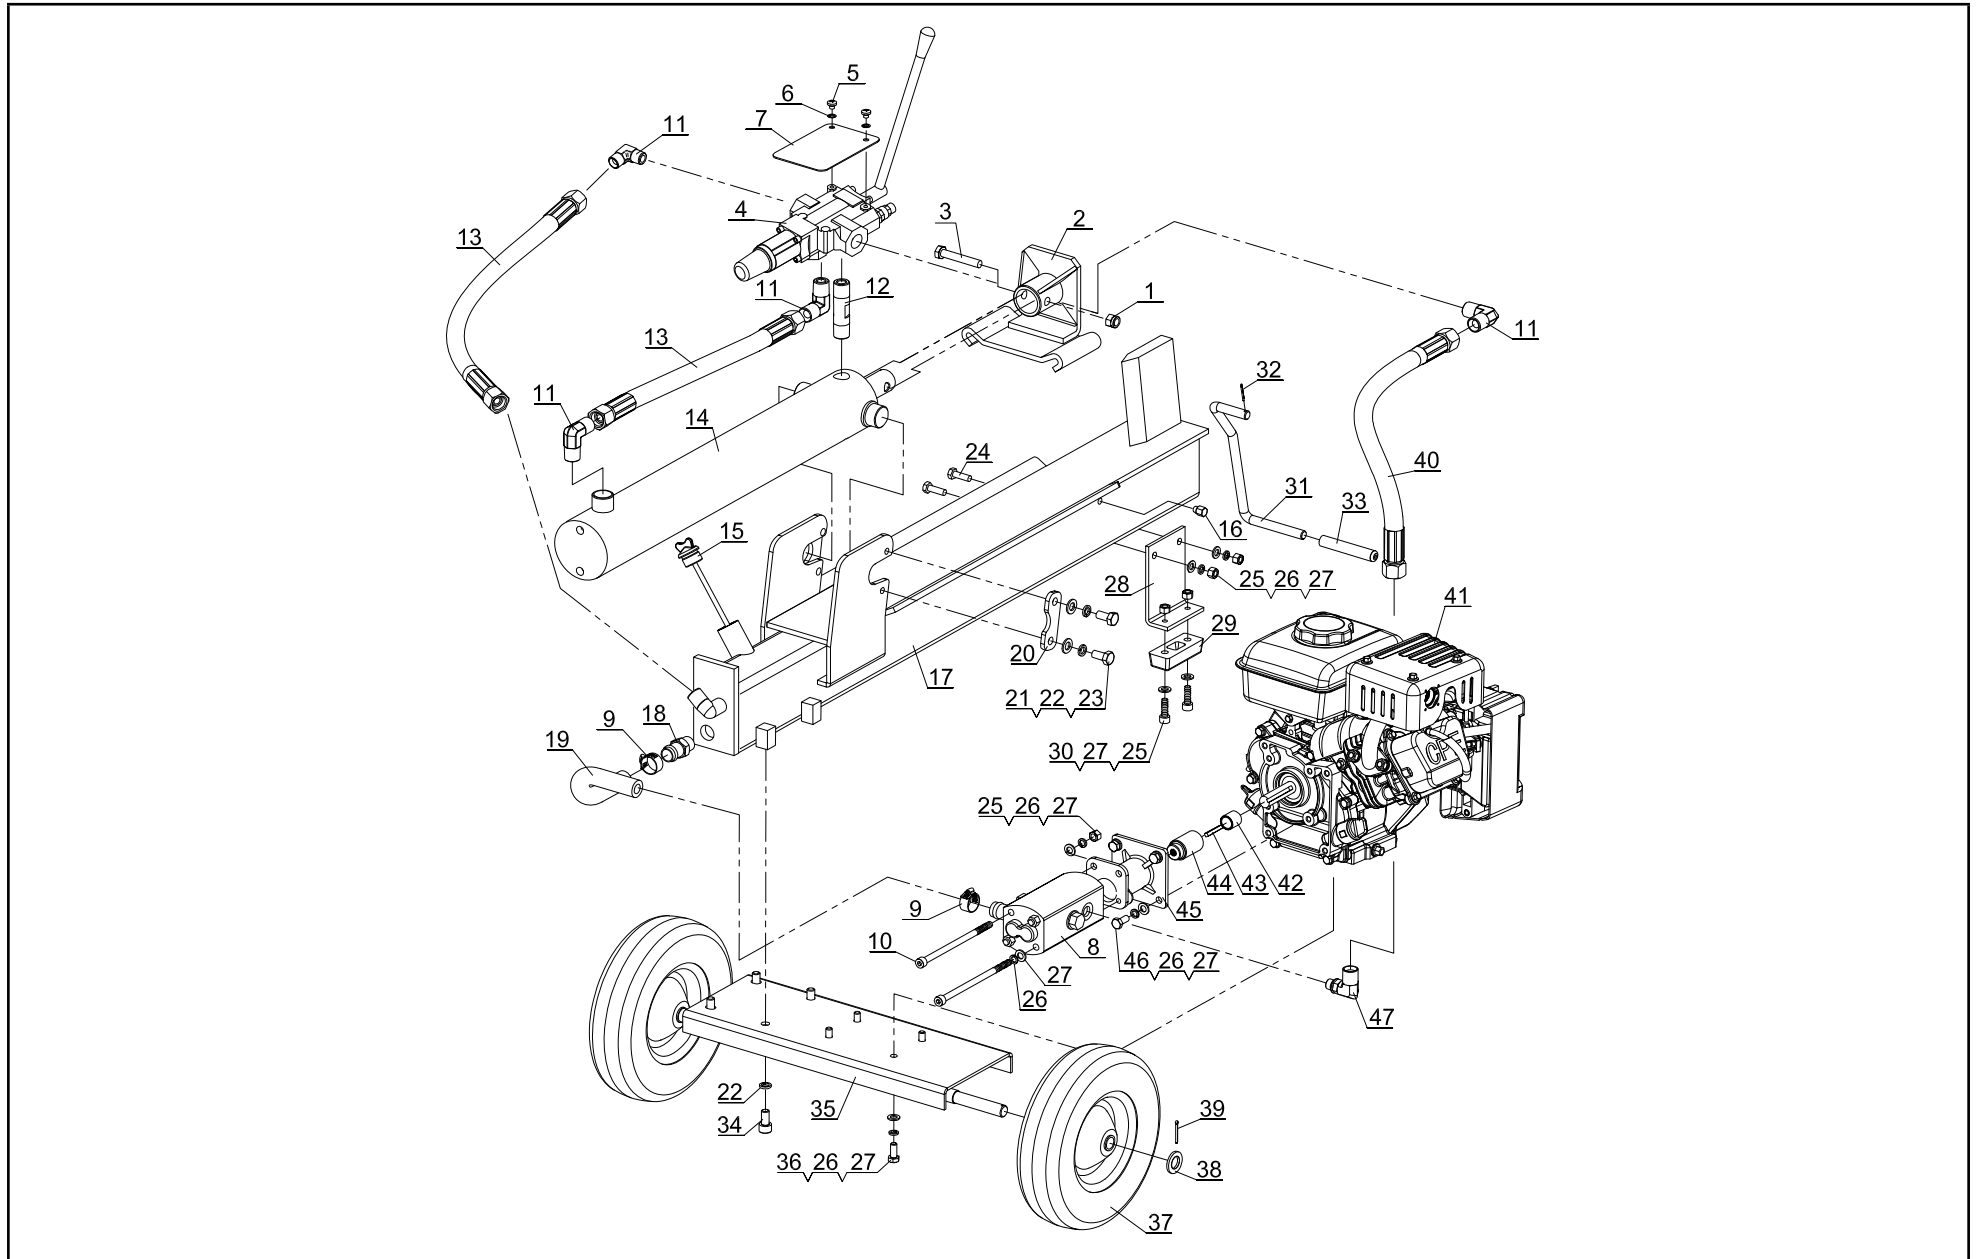

LOG SPLITTER PARTS DIAGRAM

LOG SPLITTER PARTS LIST

#	Part Number	Description	Qty.
1	G889.1-2000-M10	Lock Nut M10	1
2	PMJ7-02	Bracket	1
3	G5782-2000-M10-60	Bolt M10 x 60	1
4	PMJ9-21	Control Valve	1
5	G818-2000-M6-10	Bolt M6 x 10	2
6	G93-1987-6	Lock Washer Ø6	2
7	PMJ7-23	Plate	1
8	PMJ7-32	Gear Pump	1
9	J8870-1999-d25	Clamp d25	2
10	G70.1-2000-M8-148	Bolt M8 x 148	2
11	PMJ7-15	Right Angle Joiner 2	4
12	PMJ7-22	Through Joiner 2	1
13	PMJ7-25	Hydraulic Hose, Valve - Cylinder	2
14	PMJ7-08	Cylinder	1
15	PMJ7-05	Dipstick	1
16	PMJ7-24B	Breather Bolt	1
17	PMJ7-01A	Beam	1
18	PMJ7-18	Through Joiner 1	1
19	PMJ7-19	Oil Pipe	1
20	PMJ15-05	Cylinder Fixing Plate	2
21	G95-2000-10	Washer Ø10	4
22	G93-1987-10	Lock washer Ø10	8
23	G5781-2000-M10-20	Bolt M10 x 20	4
24	G5780-2000-M8-25	Bolt M8 x 25	2
25	G41-2000-M8	Nut M8	5
26	G93-1987-8	Lock washer Ø8	12
27	G95-2000-8	Washer Ø8	14
28	PMJ7-04	Support Leg	1
29	PMJ7-07	Rubber Damping Pad	1
30	G70.1-2000-M8-25	Bolt M8 x 25	2

#	Part Number	Description	Qty.
31	PMJ7-06	Handle	1
32	G91-2000-2-20	Cotter Pin Ø2 x 20	1
33	PMJ7-20	Handle Sheath	1
34	G70.1-2000-M10-20	Bolt M10 x 20	4
35	PMJ7-03	Engine & Wheel Fixed Mount	1
36	G5783-2000-M8-20	Bolt M8 x 20	4
37	PMJ7-10	10 in. Solid Wheel	2
38	G95-2000-16	Washer Ø16	2
39	G91-2000-2.5-25	Cotter Pin Ø2.5 x 25	2
40	PMJ22Q-21	Hydraulic Hose(Valve-Pump)	1
41	R80-V-B01DY	Engine, 79 cc, EPA	1
42	PMJ7-12	Engine Bushing	1
43	PMJ7-13	Flat Key	1
44	PMJ7-30	Engine Connector	1
45	PMJ7-31	Gear Pump Stand	1
46	ASME-B18.2.1-1996-516-24-34	Bolt 5/16 in. - 24 x 3/4 in.	4
47	PMJ7-33	Right Angle Connector	1