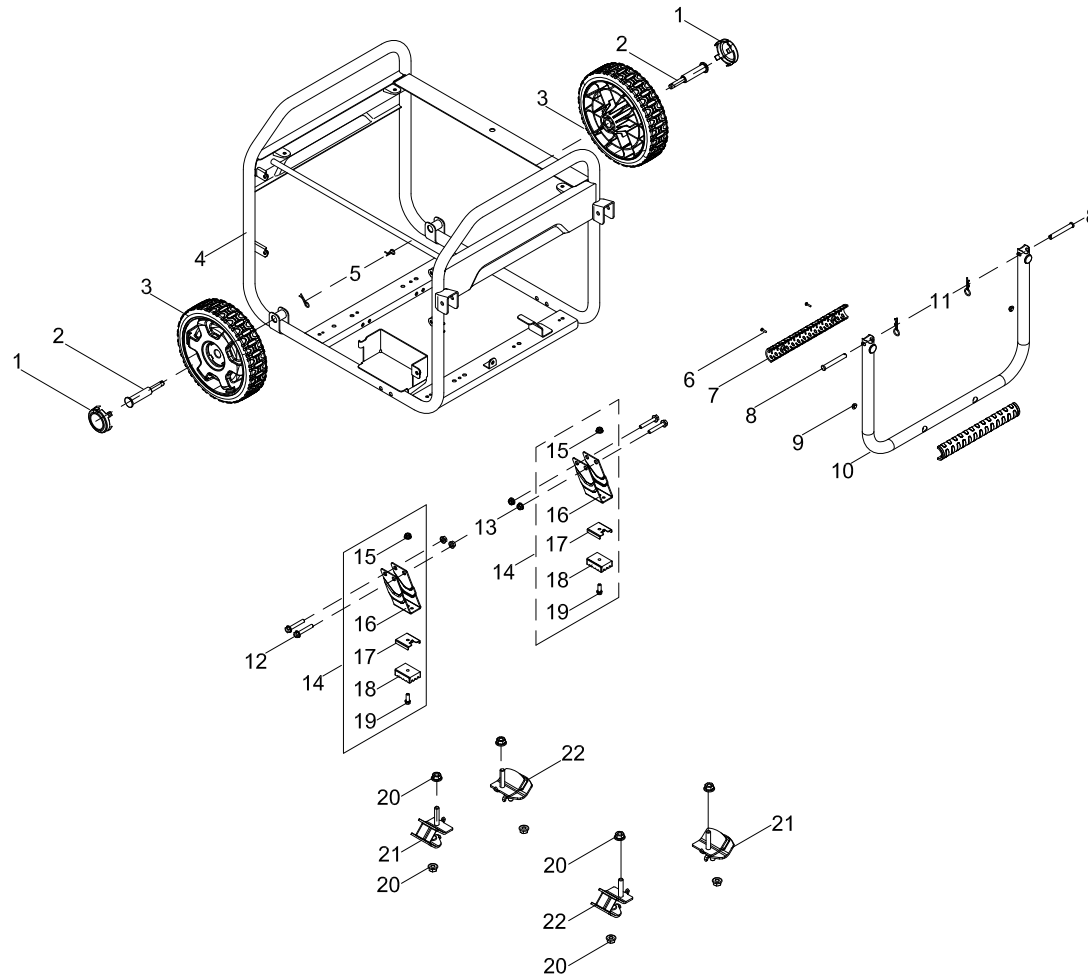

## CONTROL PANEL PARTS DIAGRAM

Figure G

**CONTROL PANEL PARTS LIST**

#	Part Number	Description	Qty.
1	100731573	Receptacle Cover, L5-30R	1
2	100731572	Receptacle Cover, TT-30R	1
3	100731575	Receptacle Cover, 5-20R, Duplex	1
4	100120180	Breaker Cover	2
5	100031552	O-Ring	2
6	100724732-0001	Control Panel Housing	1
7	100732103	Control Panel	1
8	100730999	Intelligauge, INT10F	1
9	100714233	Switch, Engine	1
10	100020005	Receptacle L5-30R	1
11	100020008	Receptacle TT-30R	1
12	100020029	Receptacle 5-20R, Duplex	1
13	100019751	30Amp Circuit Breaker, Push Button	1
14	100019754	20Amp Circuit Breaker, Push Button	1
15	100724627	Charger	1
16	100721216	Controller Module, Solenoid Valve	1
17	100728387	OVF Module	1
18	100748731	Wire Harness Assembly	1

# FRAME ASSEMBLY PARTS DIAGRAM

Figure H

**FRAME ASSEMBLY PARTS LIST**

#	Part Number	Description	Qty.
1	100712243-0001	Tire Cover, Yellow	2
2	100714025	Roll Pin Ø10	2
3	100714023-0001	8 In. Wheel, Yellow	2
4	100809864-0001	Frame, 25mm, 627 x 504 x 499	1
5	100714685-0001	R-pin	2
6	100095857-0005	M4 x 18 Flange Bolt	2
7	100711157	Handle Sheath	1
8	100011047-0003	Roll Pin Ø8 x 40	2
9	100078853	Damping Pad, Handle	2
10	100724129-0001	Handle	1
11	100714685-0001	R-pin, R5	2
12	100011325-0004	M8 x 40 Flange Bolt	4
13	100011453-0002	M8 Flange Nut, GB6177.1	4
14	100716098-0001	Support Leg Assembly	2
15	100011452-0003	M6 Flange Lock Nut	2
16	100724735-0001	Support Leg	2
17	100068623-0001	Stop Block	2
18	100058956	Vibration Mount	2
19	100011266-0004	M6 x 20 Flange Bolt	2
20	100021000-0001	Vibration Mount 1	2
21	100020986-0001	Vibration Mount 2	2
22	100011453-0003	M8 Flange Lock Nut	8

# WIRING DIAGRAM