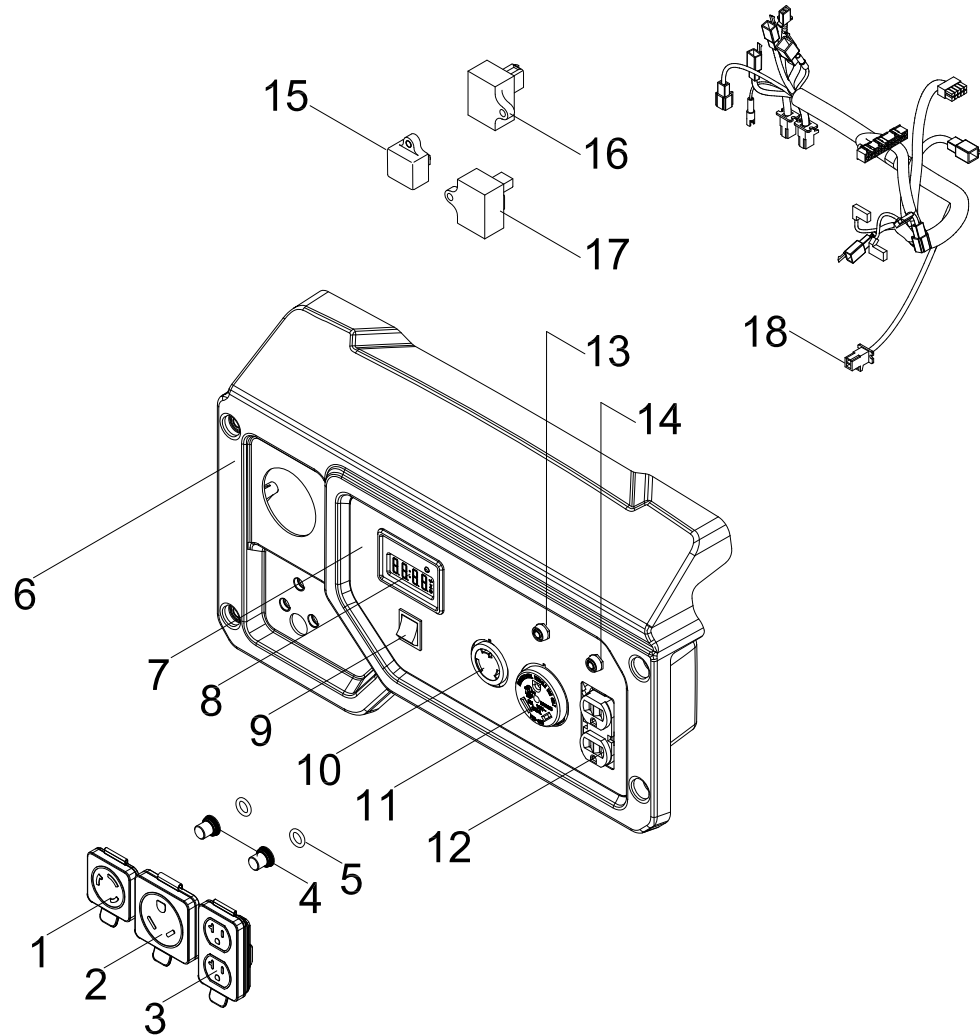

## CONTROL PANEL PARTS DIAGRAM

Figure G

**CONTROL PANEL PARTS LIST**

#	Part Number	Description	Qty.
1	100731573	Receptacle Cover, L5-30R	1
2	100731572	Receptacle Cover, TT-30R	1
3	100731575	Receptacle Cover, 5-20R, Duplex	1
4	100120180	Breaker Cover	2
5	100031552	O-Ring	2
6	100724732-0001	Control Panel Housing	1
7	100732103	Control Panel	1
8	100730999	Intelligauge, INT10F	1
9	100714233	Switch, Engine	1
10	100020005	Receptacle L5-30R	1
11	100020008	Receptacle TT-30R	1
12	100020029	Receptacle 5-20R, Duplex	1
13	100019751	30Amp Circuit Breaker, Push Button	1
14	100019754	20Amp Circuit Breaker, Push Button	1
15	100724627	Charger	1
16	100721216	Controller Module, Solenoid Valve	1
17	100728387	OVF Module	1
18	100748731	Wire Harness Assembly	1

# FRAME ASSEMBLY PARTS DIAGRAM

Figure H

**FRAME ASSEMBLY PARTS LIST**

#	Part Number	Description	Qty.
1	100712243-0001	Tire Cover, Yellow	2
2	100714025	Roll Pin Ø10	2
3	100714023-0001	8 In. Wheel, Yellow	2
4	100809864-0001	Frame, 25mm, 627 x 504 x 499	1
5	100714685-0001	R-pin	2
6	100095857-0005	M4 x 18 Flange Bolt	2
7	100711157	Handle Sheath	1
8	100011047-0003	Roll Pin Ø8 x 40	2
9	100078853	Damping Pad, Handle	2
10	100724129-0001	Handle	1
11	100714685-0001	R-pin, R5	2
12	100011325-0004	M8 x 40 Flange Bolt	4
13	100011453-0002	M8 Flange Nut, GB6177.1	4
14	100716098-0001	Support Leg Assembly	2
15	100011452-0003	M6 Flange Lock Nut	2
16	100724735-0001	Support Leg	2
17	100068623-0001	Stop Block	2
18	100058956	Vibration Mount	2
19	100011266-0004	M6 x 20 Flange Bolt	2
20	100021000-0001	Vibration Mount 1	2
21	100020986-0001	Vibration Mount 2	2
22	100011453-0003	M8 Flange Lock Nut	8