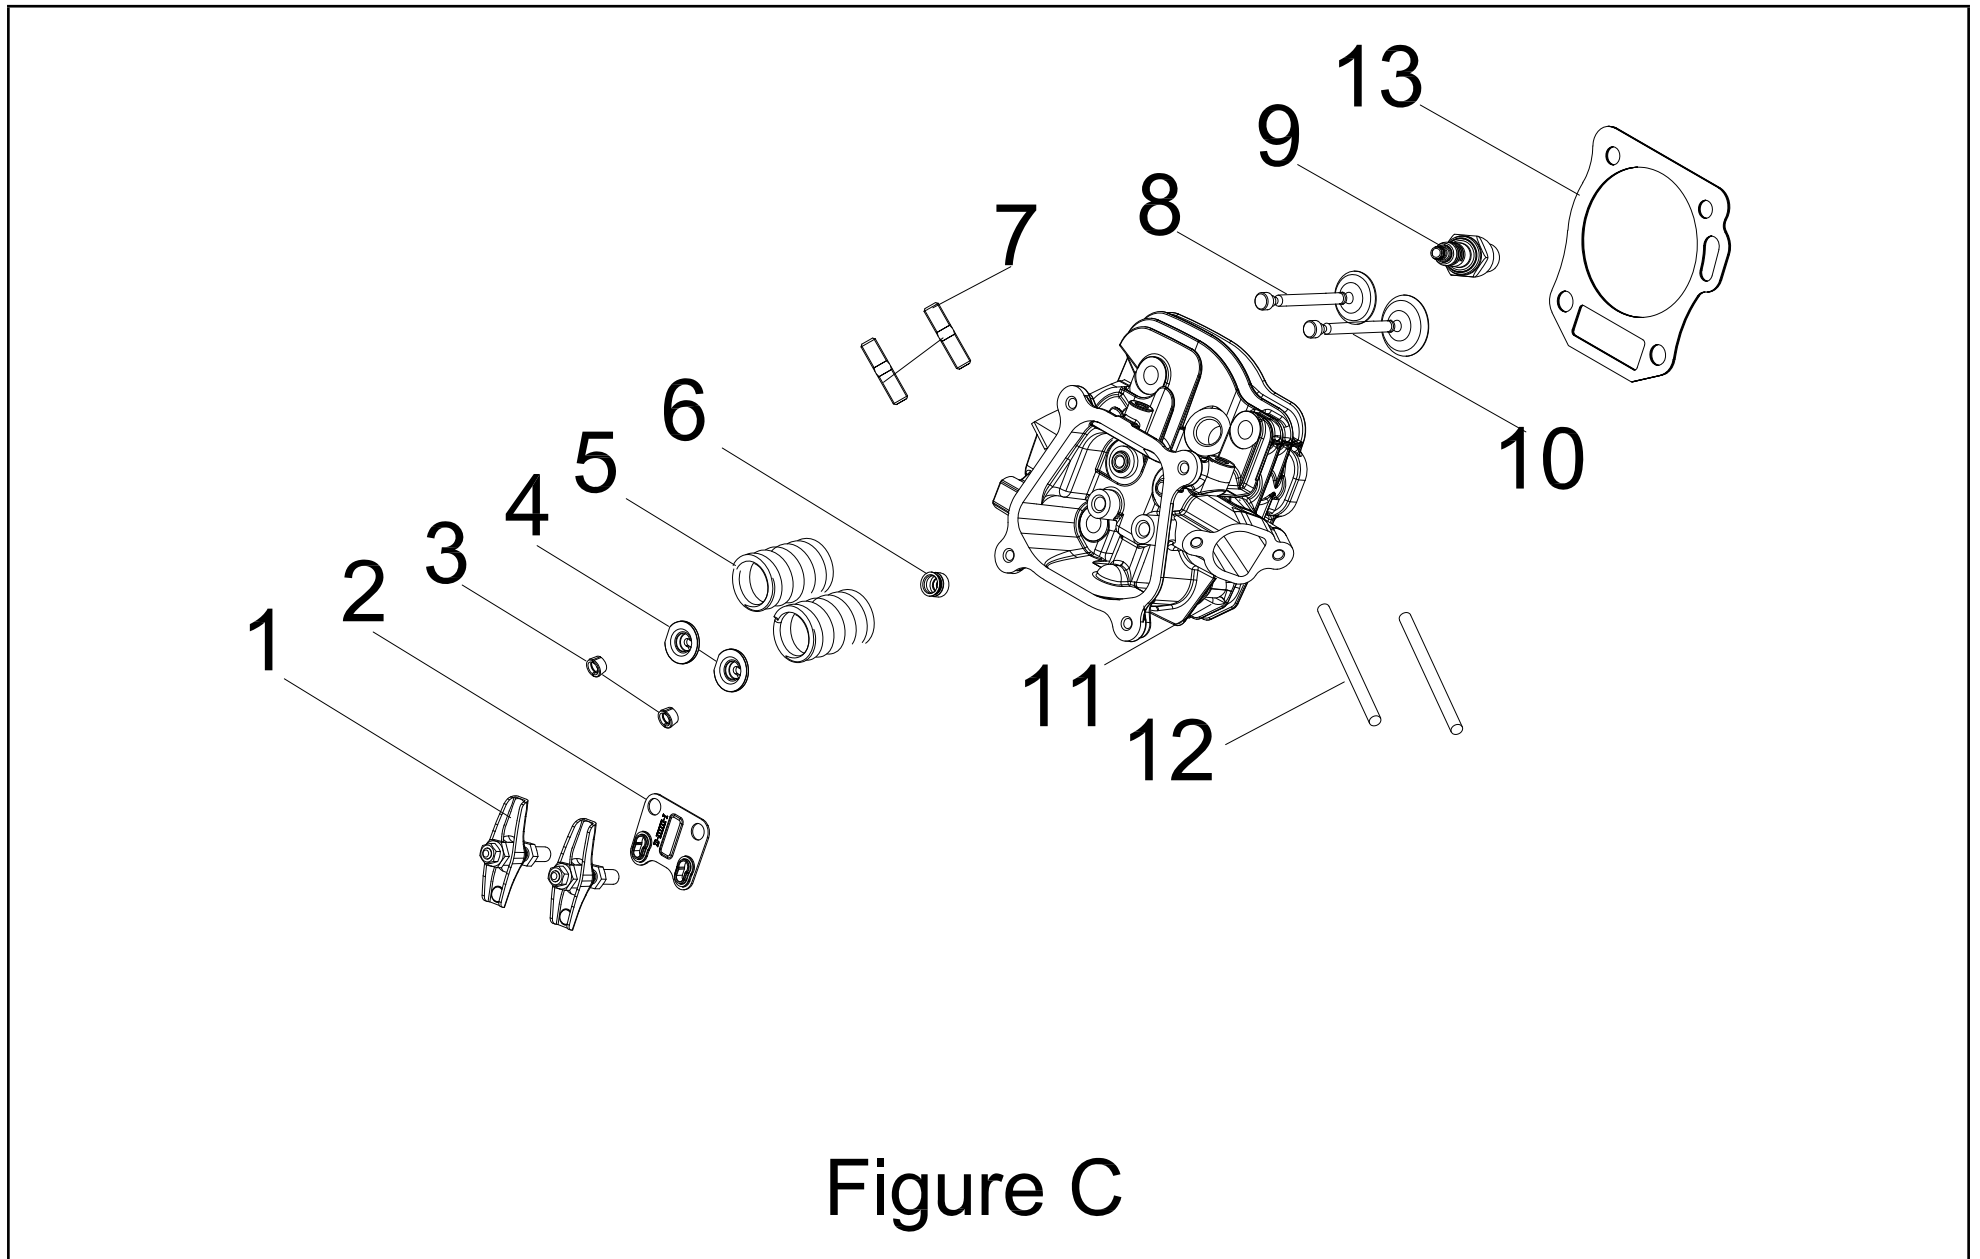

#	Part Number	Description	Qty.
31	100003123	Wrist Pin	1
32	100003446	Connecting Rod	1
33	100010272	Drain Bolt, M10 x 1.25 x 15	2
34	100010459	Washer Ø10 x 1.5 x Ø16	2
35	100161669	Oil Level Sensor	1
36	100010761	Bearing, TM6205	2
37	100085214	Crankshaft	1
38	100099599	Camshaft	1
39	100075572	Crankcase Cover Gasket	1
40	100002961	Crankcase Cover	1
41	100017651	Oil Seal Ø25 x Ø41.25 x 6, Spiral Grain	1
42	100011319-0001	M8 x 32 Flange Bolt	6
43	100020165	End Cover Support	1
44	100011261-0004	M6 x 12 Flange Bolt	1
45	100004105-0006	Oil Dipstick Assembly	1
46	100010550	Dowel Pin Ø8 x 14	2
47	100008298	Governor Gear	1
48	100011269-0003	M6 x 28 Flange Bolt	4
49	100010549	Dowel Pin Ø8 x 12	2
50	100752618	Electric Starter	1
51	100752662	Battery Connecting Wire	1
52	100011215-0001	M6 x 12 Flange Bolt	2
53	100086510	Air Guide, Engine Fan	1
54	100007840	Governor Spring	1
55	100007947	Governor Rod	1
56	100007920	Throttle Return Spring	1
57	100008417	Governor Arm	1
58	100007986	Governor Shaft Cotter	1
59	100017630	Oil Seal Ø6 x Ø11 x 4	1
60	100010113	Sealing Ring, Ø5.2 x 1.9	1

# CYLINDER HEAD PARTS DIAGRAM

Figure C

**CYLINDER HEAD PARTS LIST**

#	Part Number	Description	Qty.
1	100149239	Rocker Arm Assembly	2
2	100050881	Guide Plate, Push Rod	1
3	100050896	Valve Collet	4
4	100073758	Valve Spring Seat, Upper	2
5	100713979	Spring Valve	2
6	100004599	Oil Seal, Intake Valve	1
7	100010389	M8 x 35 Stud Bolt	2
8	100713981	Exhaust Valve	1
9	100009378	Spark Plug F6RTC	1
10	100713980	Intake Valve	1
11	100716398	Cylinder Head	1
12	100010354	M6 x 96 Stud Bolt	2
13	100155656	Cylinder Head Gasket	1