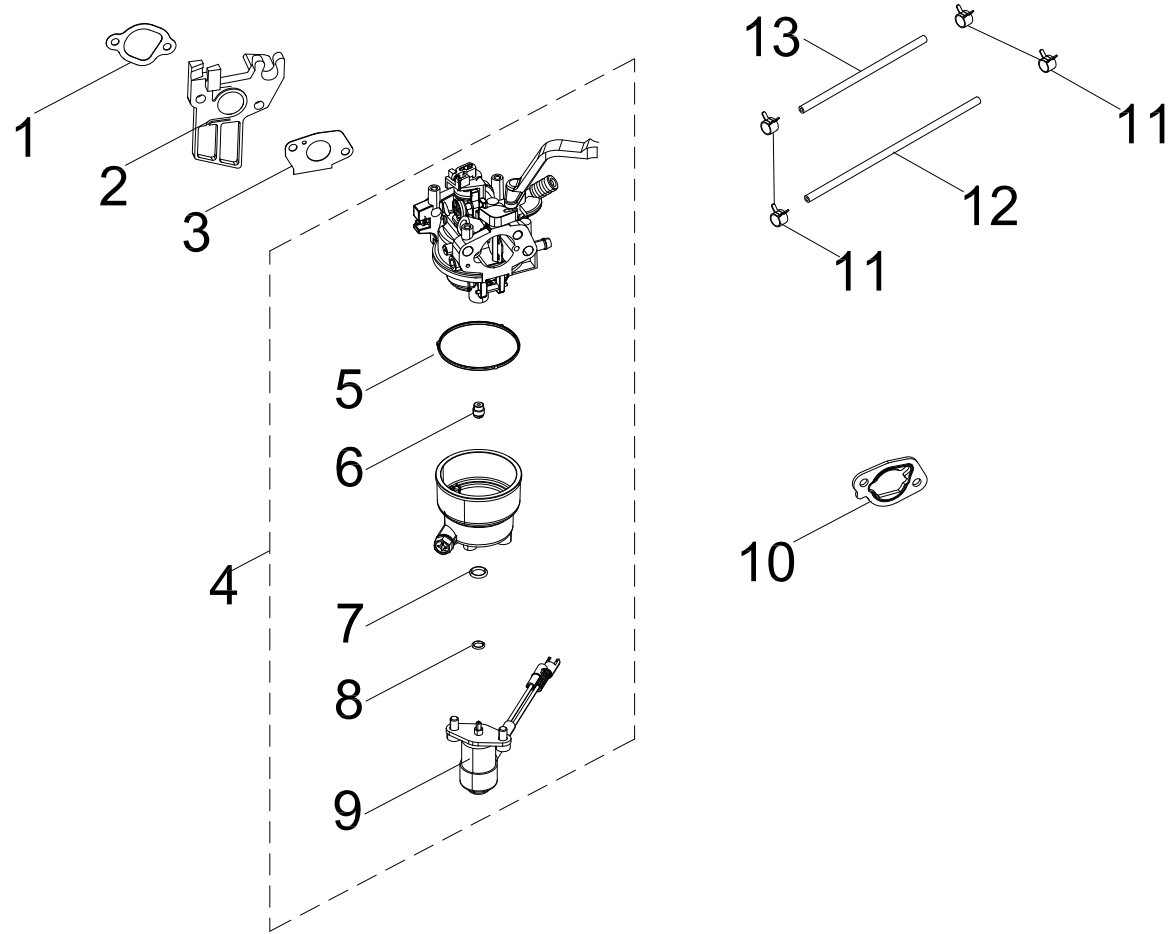

# CYLINDER HEAD PARTS DIAGRAM

Figure C

**CYLINDER HEAD PARTS LIST**

#	Part Number	Description	Qty.
1	100149239	Rocker Arm Assembly	2
2	100050881	Guide Plate, Push Rod	1
3	100050896	Valve Collet	4
4	100073758	Valve Spring Seat, Upper	2
5	100713979	Spring Valve	2
6	100004599	Oil Seal, Intake Valve	1
7	100010389	M8 x 35 Stud Bolt	2
8	100713981	Exhaust Valve	1
9	100009378	Spark Plug F6RTC	1
10	100713980	Intake Valve	1
11	100716398	Cylinder Head	1
12	100010354	M6 x 96 Stud Bolt	2
13	100155656	Cylinder Head Gasket	1

# CARBURETOR PARTS DIAGRAM

Figure D

**CARBURETOR PARTS LIST**

#	Part Number	Description	Qty.
1	100078607	Insulator Gasket	1
2	100005599	Carburetor Insulator	1
3	100078606	Carburetor Gasket 1	1
4	100718260-0001	Carburetor	1
5	100005717	Fuel Bowl O-Ring	1
6	100005767	Main Jet Standard	1
	100005754	Main Jet Altitude 1000-3000m	/
7	100130186	O-Ring, Solenoid Valve Base	1
8	100130185	O-Ring, Solenoid Valve	1
9	100718072	Solenoid Valve	1
10	100005629	Carburetor Gasket 2	1
11	100005138	Clamp Ø 9.5 x 8	4
12	100747341	Fuel Tube, Fuel Valve to Carburetor	1
13	100747339	Fuel Tube, Fuel Tank to Valve	1

# ALTERNATOR PARTS DIAGRAM

Figure E

**ALTERNATOR PARTS LIST**

#	Part Number	Description	Qty.
1	100011527-0004	M6 x 8 Flange Bolt	1
2	100717500-0001	Generator End Cover, Yellow	1
3	100011250-0002	M5 x 14 Flange Bolt	2
4	100722067	Support, End Cover	1
5	100011252-0001	M5 x 18 Flange Bolt	6
6	100750028	AVR	1
7	100018592	Carbon Brush Assembly	1
8	100010885-0004	Spring Washer Ø5	1
9	100010919-0002	Flat Washer Ø5	1
10	100011299-0001	M6 x 175 Flange Bolt	4
11	100018567	End Housing	1
12	100148753-0001	M8 x 1 x 230 Flange Bolt	1
13	100010899-0002	Washer Ø8	1
14	100732013	Alternator Assembly, Al, Ø160 x 130 mm	1
15	100161949	Stator Cover, 122.5 mm	1
16	100733245	Stator Assembly, Al, Ø160 x 130 mm	1
17	100018701	Terminal Block	1
18	100724819	Rotor Assembly, Al, Ø95 x130mm	1