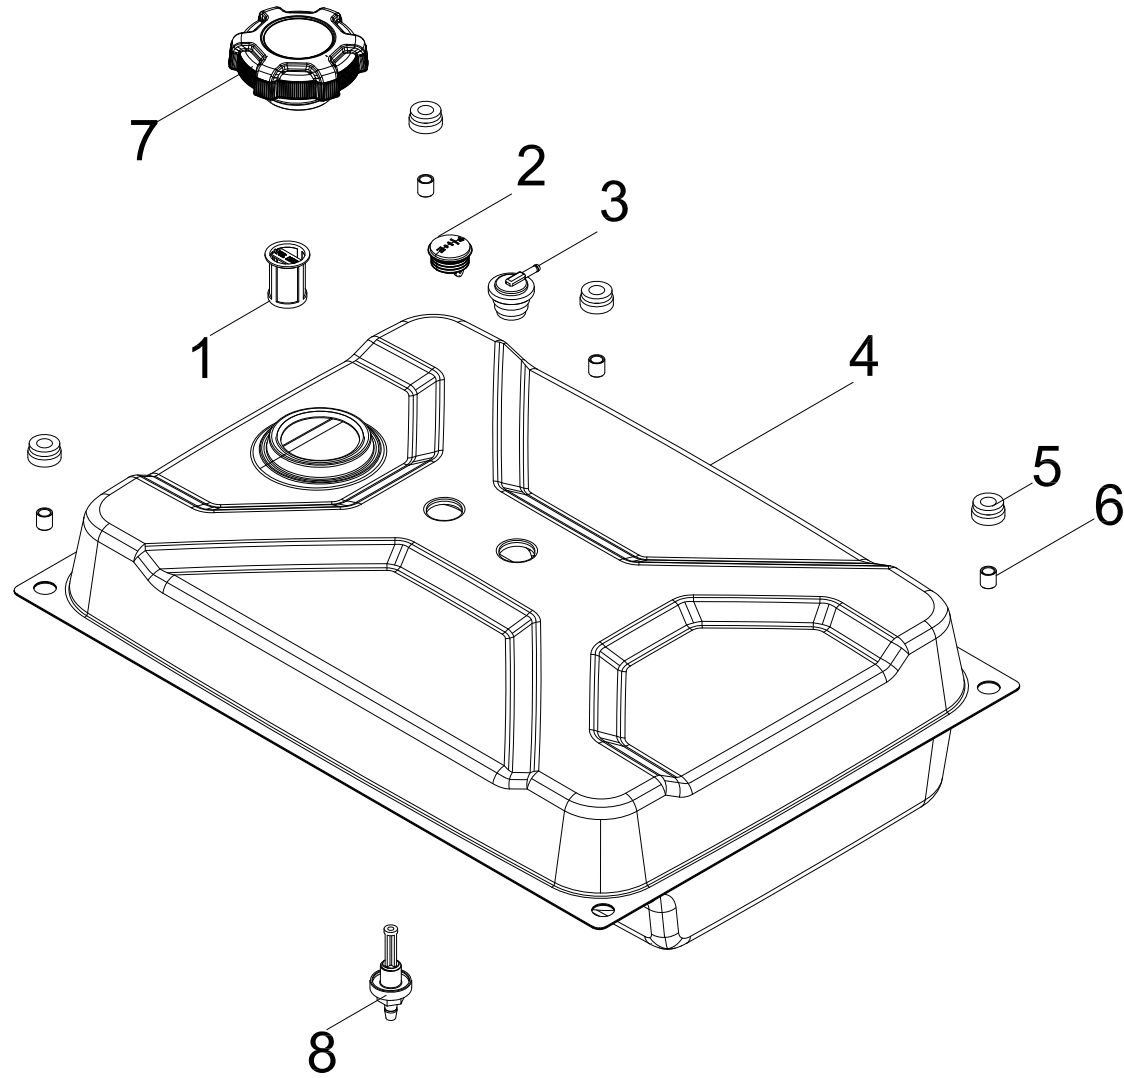

ALTERNATOR PARTS LIST

#	Part Number	Description	Qty.
1	100011527-0004	M6 x 8 Flange Bolt	1
2	100717500-0001	Generator End Cover, Yellow	1
3	100011250-0002	M5 x 14 Flange Bolt	2
4	100722067	Support, End Cover	1
5	100011252-0001	M5 x 18 Flange Bolt	6
6	100750028	AVR	1
7	100018592	Carbon Brush Assembly	1
8	100010885-0004	Spring Washer Ø5	1
9	100010919-0002	Flat Washer Ø5	1
10	100011299-0001	M6 x 175 Flange Bolt	4
11	100018567	End Housing	1
12	100148753-0001	M8 x 1 x 230 Flange Bolt	1
13	100010899-0002	Washer Ø8	1
14	100732013	Alternator Assembly, Al, Ø160 x 130 mm	1
15	100161949	Stator Cover, 122.5 mm	1
16	100733245	Stator Assembly, Al, Ø160 x 130 mm	1
17	100018701	Terminal Block	1
18	100724819	Rotor Assembly, Al, Ø95 x130mm	1

FUEL TANK PARTS DIAGRAM

Figure F