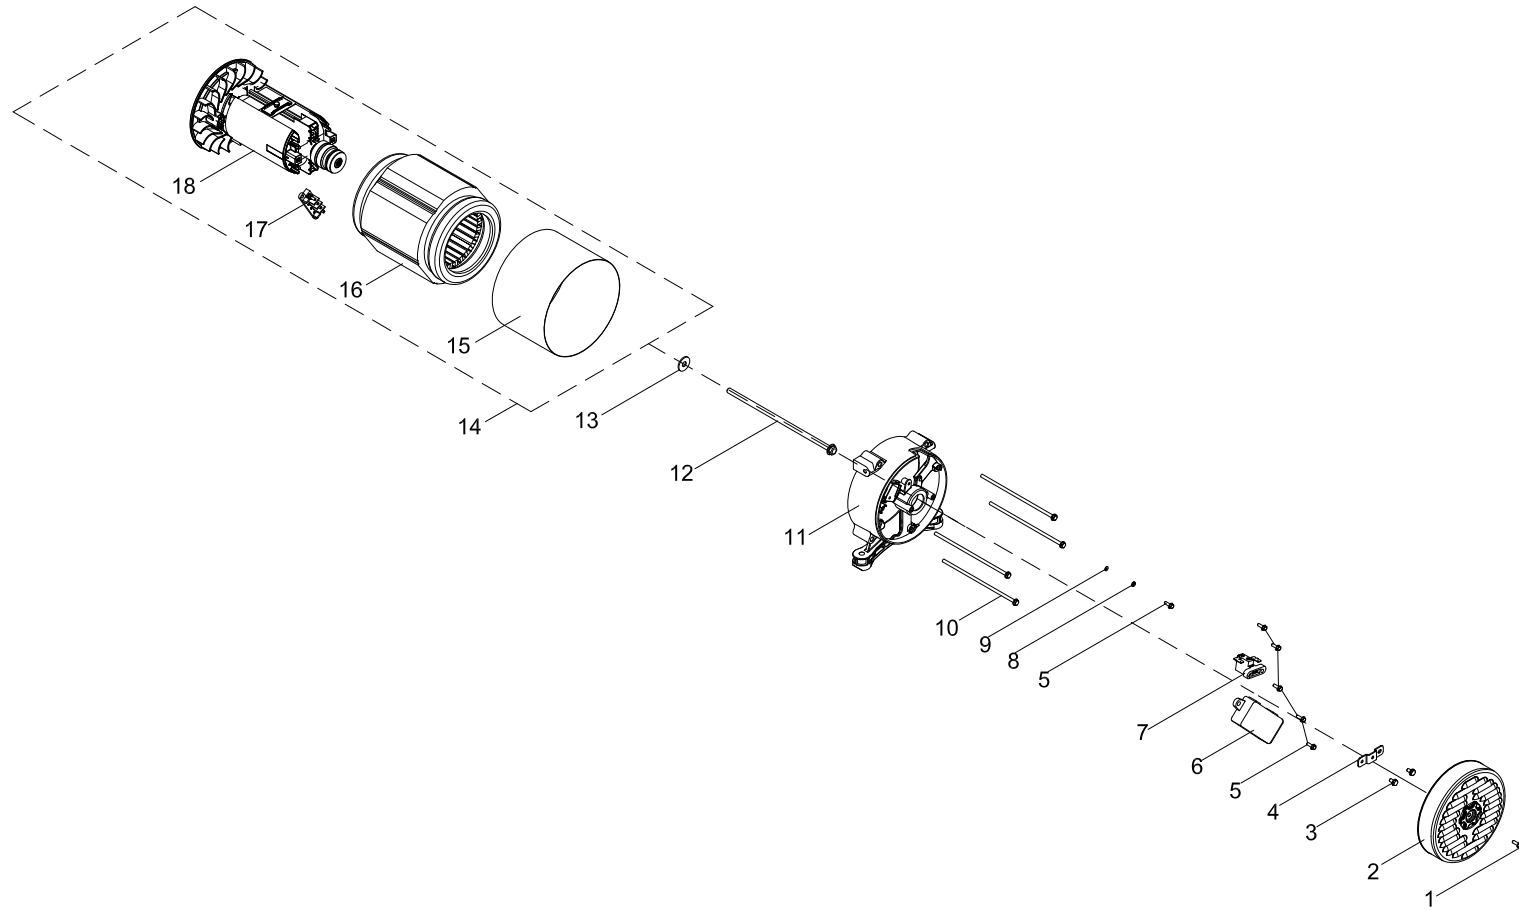

# CYLINDER HEAD PARTS DIAGRAM

Figure C

**CYLINDER HEAD PARTS LIST**

#	Part Number	Description	Qty.
1	100149239	Rocker Arm Assembly	2
2	100050881	Guide Plate, Push Rod	1
3	100050896	Valve Collet	4
4	100073758	Valve Spring Seat, Upper	2
5	100713979	Spring Valve	2
6	100004599	Oil Seal, Intake Valve	1
7	100010389	M8 x 35 Stud Bolt	2
8	100713981	Exhaust Valve	1
9	100009378	Spark Plug F6RTC	1
10	100713980	Intake Valve	1
11	100716398	Cylinder Head	1
12	100010354	M6 x 96 Stud Bolt	2
13	100155656	Cylinder Head Gasket	1

# ALTERNATOR PARTS DIAGRAM

Figure E

**ALTERNATOR PARTS LIST**

#	Part Number	Description	Qty.
1	100011527-0004	M6 x 8 Flange Bolt	1
2	100717500-0001	Generator End Cover, Yellow	1
3	100011250-0002	M5 x 14 Flange Bolt	2
4	100722067	Support, End Cover	1
5	100011252-0001	M5 x 18 Flange Bolt	6
6	100750028	AVR	1
7	100018592	Carbon Brush Assembly	1
8	100010885-0004	Spring Washer Ø5	1
9	100010919-0002	Flat Washer Ø5	1
10	100011299-0001	M6 x 175 Flange Bolt	4
11	100018567	End Housing	1
12	100148753-0001	M8 x 1 x 230 Flange Bolt	1
13	100010899-0002	Washer Ø8	1
14	100732013	Alternator Assembly, Al, Ø160 x 130 mm	1
15	100161949	Stator Cover, 122.5 mm	1
16	100733245	Stator Assembly, Al, Ø160 x 130 mm	1
17	100018701	Terminal Block	1
18	100724819	Rotor Assembly, Al, Ø95 x130mm	1