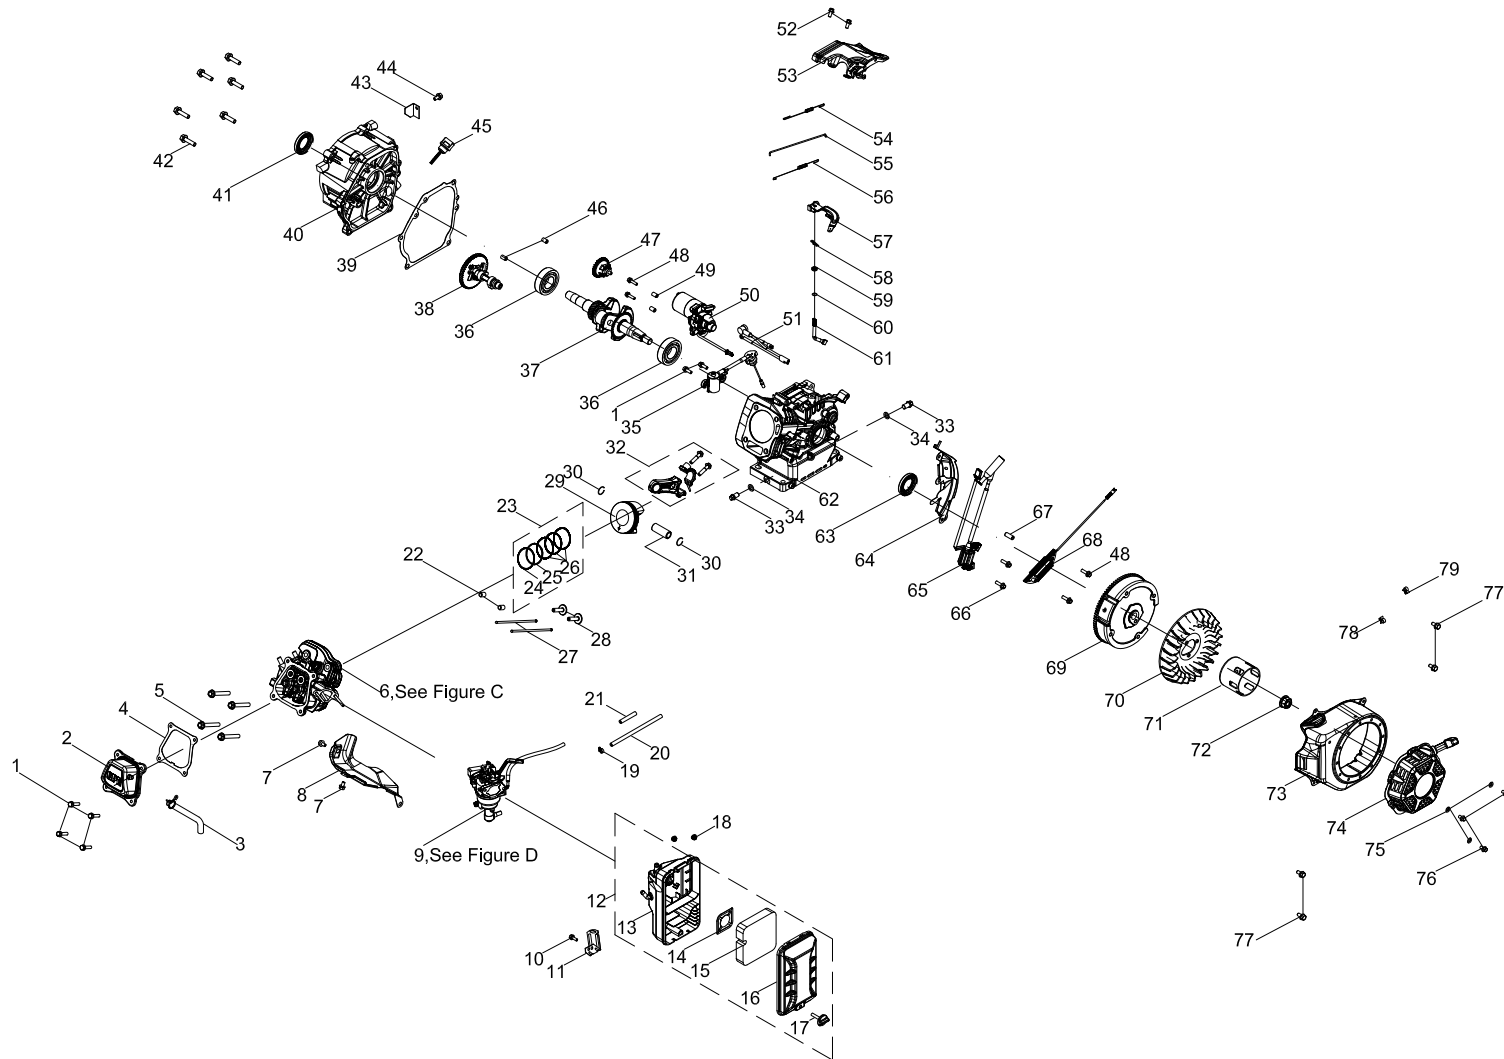

GENERATOR PARTS LIST

#	Part Number	Description	Qty.
1	100719472-0001	LPG Hose With Regulator, 2m x 5/16" QC	1
2	100713896-0001	M5 x 16 Screw	3
3	100163911	Rubber Cover, LPG Regulator	1
4	100011264-0002	M6 x 16 Flange Bolt	4
5	100747329	Control Panel Assembly, See Figure G	1
6	100811262	LPG Regulator Assembly	1
7	100159468-0001	Fuel Hose Clamp	2
8	100752923	Fuel Valve Assembly	1
9	100712234	Dial Knob Cover	1
10	100031845-0002	M4 x 12 Screw	1
11	35643-YJP0111-Q2A0	Fuel Dial	1
12	100749867-0001	M4 x 12 Screw, GB9074.4	3
13	100753985	Mounting Seat, Fuel Dial	1
14	100717043	Steel Ball	1
15	100717046	Fuel Dial Spring	1
16	100718049	Fuel Valve	1
17	100093250-0002	Self-tapping Screw ST4.8 x 20	4
18	5.1830.022	CO Shutdown Module	1
19	100062546	Wire Clip B	1
20	100010954-0002	M5 x 12 Screw	2
21	100090978	M6 x 16 Butterfly Type Bolt	1
22	100099572-0001	Pressing Plate, Battery	1
23	100143536	Rubber Mat	2
24	100122390-0003	Battery, 12V 9Ah	1
25	100752661	Battery Connecting Wire 2	1
26	100714686	Clamp 2	2
27	100010439-0001	Washer Ø6.5 x 2 x Ø25	4
28	100011268-0002	M6 x 25 Flange Bolt	4
29	100735358	Fuel Tank Assembly, See Figure F	1
30	100000667	Clamp Ø8 x 8	1

#	Part Number	Description	Qty.
31	100009075	Rubber Damper	1
32	100011269-0003	M6 x 28 Flange Bolt	1
33	100128826-0001	Toothed Lock Washer Ø6	1
34	100009983	Grounding Wire	1
35	100010886-0004	Spring Washer Ø6	2
36	100011421-0003	M6 Flange Nut, GB6170	1
37	100010920-0002	Flat Washer Ø6	2
38	100010828-0002	M6 Butterfly Type Nut	1
39	100811370	Frame Assembly, See Figure H	1
40	100005159	Clamp Ø10.5 x 8	1
41	100720118-0001	Vent Tube	1
42	100005148	Clamp 1, Ø8	1
43	100733749	Alternator Assembly, See Figure E	1
44	1ZC7DCV49	Engine	1
45	100733751	Muffler Assembly	1
46	100757369	Muffler Gasket	1
47	100011422-0004	M8 Flange Nut	2
48	100751213-0001	Muffler Bracket	1
49	100011230-0002	M8 x 16 Flange Bolt, GB5787	2
50	100011261-0004	M6 x 12 Flange Bolt	1
51	100716097-0001	Muffler Subassembly	1
52	100097575-0002	M6 x 10 Flange Bolt	3
53	100724737	Muffler Guard	1
54	100721012-0002	M6 x 8 Flange Bolt, QC340	5
55	100724738	Spark Arrester Assembly	1
56	100147110-0002	M4 x 8 Flange Bolt	3
57	100724736	Muffler	1

ENGINE PARTS DIAGRAM

Figure B