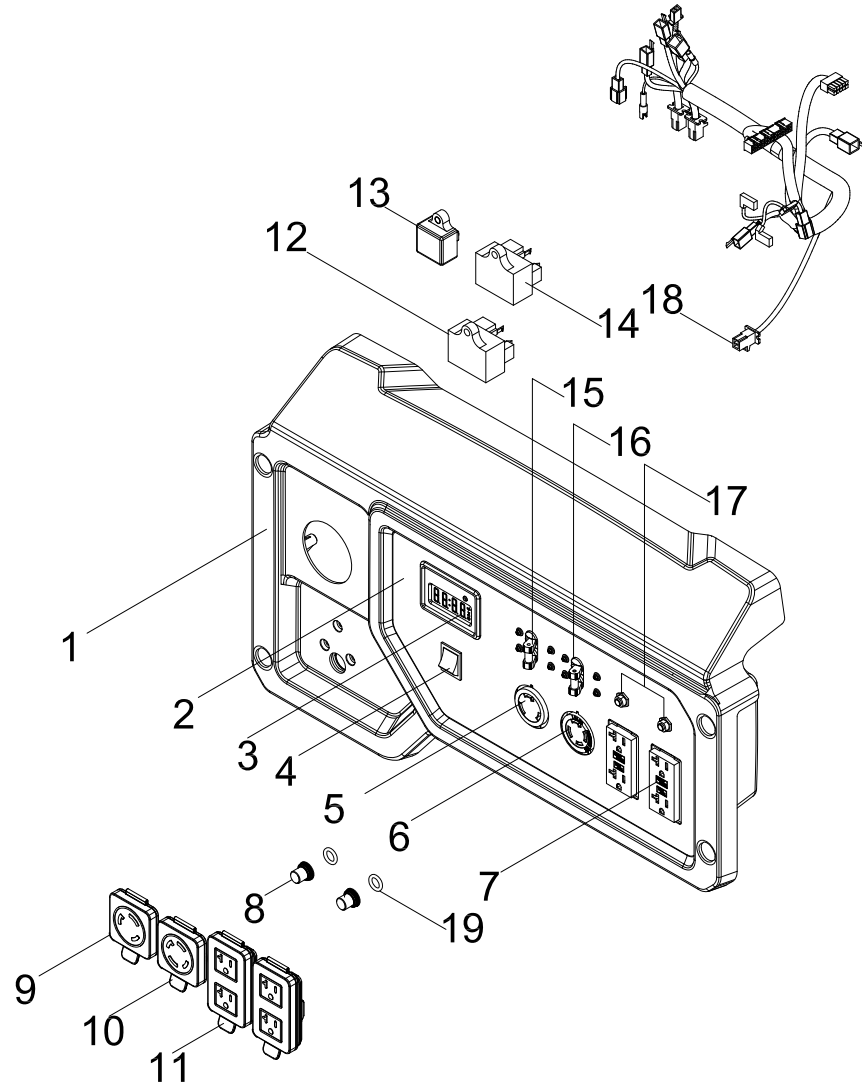

# CONTROL PANEL PARTS DIAGRAM

Figure G

**CONTROL PANEL PARTS LIST**

#	Part Number	Description	Qty.
1	100160006-0001	Control Panel Housing	1
2	100810969	Control Panel	1
3	100730999	Intelligauge, INT10F	1
4	100714233	Engine Switch, Red	1
5	100020005	Receptacle L5-30R	1
6	100020021	Receptacle L14-30R	1
7	100052461-0001	Receptacle 5-20R, GFCI Duplex	2
8	100120180	Breaker Cover	2
9	100731573	Receptacle Cover, L5-30R	1
10	100731571	Receptacle Cover, L14-30R	1
11	100731574	Receptacle Cover, 5-20R, Duplex	2
12	100713001	Controller Module, Solenoid Valve	1
13	100783059	Charger	1
14	100728387	OVF Module	1
15	100727088	35 Amp Circuit Breaker, Flip Pole	1
16	100019957	30 Amp Circuit Breaker, Flip Pole	1
17	100019754	20Amp Circuit Breaker, Push Button	2
18	100810971	Wire Harness Assembly	1
19	100031552	O-Ring	2

# FRAME ASSEMBLY PARTS DIAGRAM

Figure H

**FRAME ASSEMBLY PARTS LIST**

#	Part Number	Description	Qty.
1	100788626-0001	Frame	1
2	100031984	Vibration Mount 2	2
3	100068992	Vibration Mount 1	2
4	100011453-0003	M8 Flange Lock Nut	4
5	100712243-0001	Wheel Cover, Yellow	2
6	100714025	Roll Pin Ø10	2
7	100163346-0001	9.5 In. Wheel, Yellow	2
8	100714685-0001	R-pin	4
9	100011456-0003	M10 x 1.25 Flange Nut	4
10	100021029-0001	Heat Shield	1
11	100009075	Rubber Damper	1
12	100011381-0002	M10 x 1.25 x 40 Flange Bolt	4
13	100095857-0005	M4 x 18 Flange Bolt	2
14	100011047-0003	Roll Pin Ø8 x 40	2
15	100078853	Handle Damping Pad	2
16	100160069-0001	Handle	1
17	100711157	Handle Grip	1
18	100011330-0001	M8 x 48 Flange Bolt	4
19	100011453-0002	M8 Flange Nut, GB6177.1	4
20	100163347-0001	Support Leg Assembly	2
21	100011452-0003	M6 Flange Lock Nut	2
22	100711874-0001	Support Leg	2
23	100068623-0001	Stop Block	2
24	100058956	Vibration Mount, Support Leg	2
25	100011266-0004	M6 x 20 Flange Bolt	2