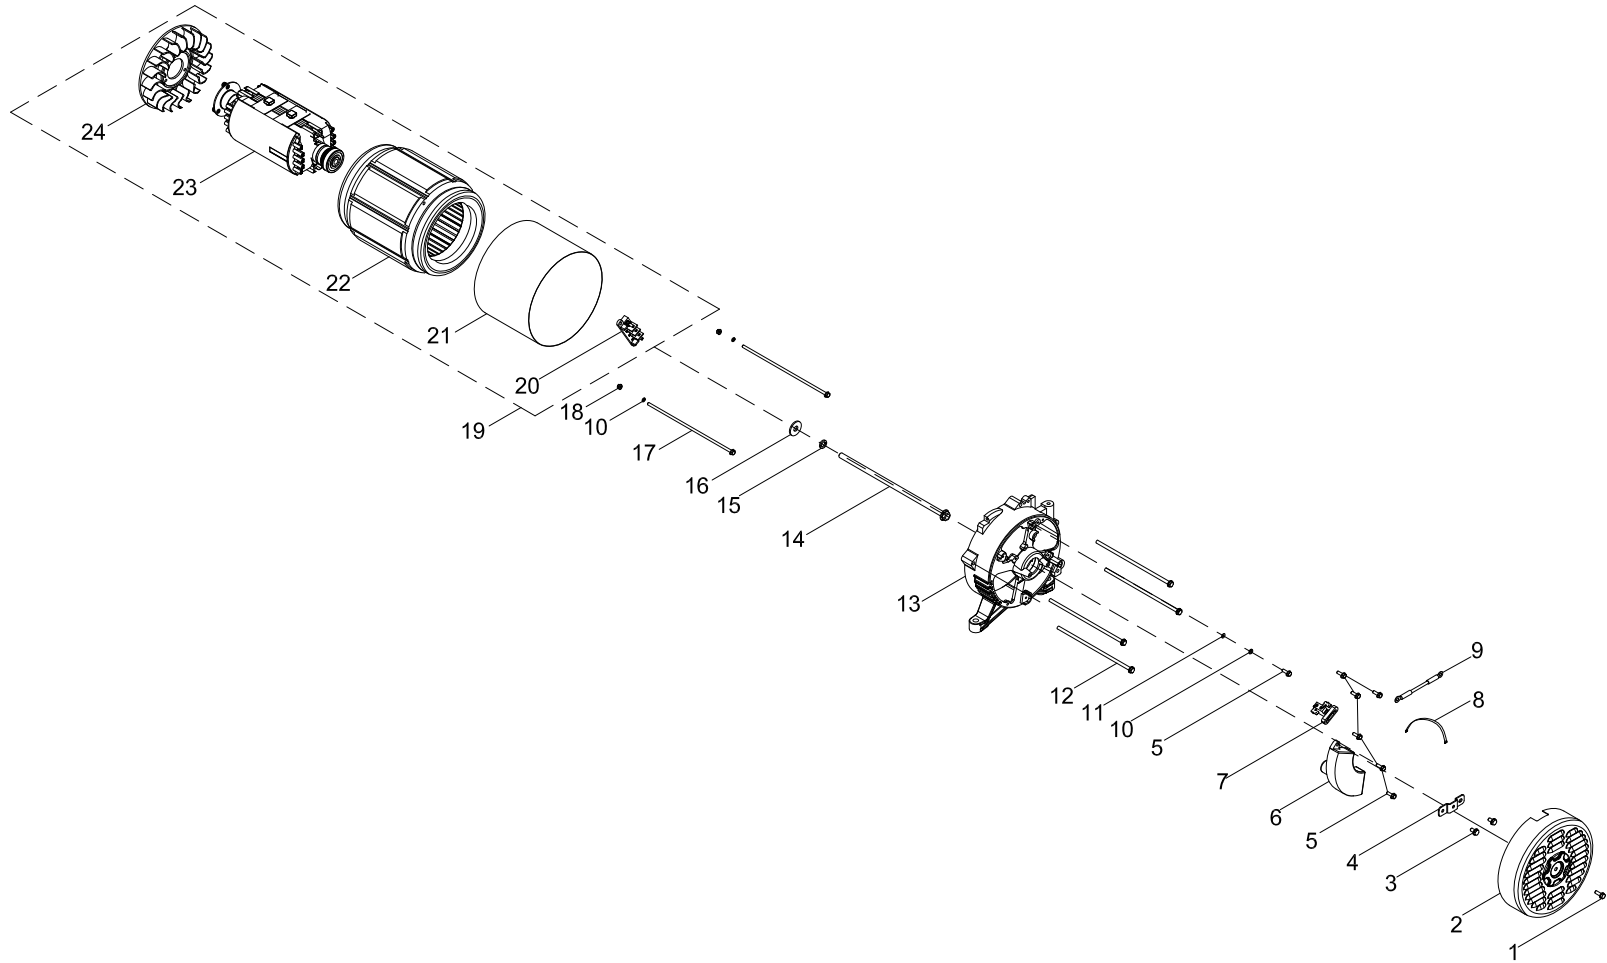

## CYLINDER HEAD PARTS DIAGRAM

Figure C

**CYLINDER HEAD PARTS LIST**

#	Part Number	Description	Qty.
1	100149155	Rocker Arm Assembly	2
2	100748373	Guide Plate, Push Rod	1
3	100004589	Valve Retainer	2
4	100004576	Valve Collet	4
5	100004516	Valve Spring Seat, Upper	2
6	100067633	Valve Spring	2
7	100004602	Oil Seal, Intake Valve	1
8	100004575	Valve Spring Seat, Lower	2
9	100010389	M8 x 35 Stud Bolt	2
10	100009378	Spark Plug F6RTC	1
11	100719490	Exhaust Valve	1
12	100715291	Cylinder Head	1
13	100010364	M6-8 x 104 Stud Bolt	2
14	100719491	Intake Valve	1
15	100150209	Cylinder Head Gasket	1

# ALTERNATOR PARTS DIAGRAM

Figure E

**ALTERNATOR PARTS LIST**

#	Part Number	Description	Qty.
1	100011570-0007	M6 x 12 Big Flange Bolt	1
2	100018662-0001	Generator End Cover, Yellow	1
3	100011250-0002	M5 x 14 Flange Bolt	2
4	100020167	End Cover Support	1
5	100011252-0001	M5 x 18 Flange Bolt	7
6	100749191	AVR	1
7	100018595	Carbon Brush Assembly	1
8	100000563	Cable Ties, L=85 mm	1
9	100746230	Grounding Wire 1	1
10	100010885-0004	Spring Washer Ø5	3
11	100010919-0002	Flat Washer Ø5	1
12	100011305-0001	M6 x 200 Flange Bolt	4
13	100725617	End Housing	1
14	100011400-0001	M10 x 1.25 x 285 Flange Bolt	1
15	100010888-0002	Spring Washer Ø10	1
16	100010905-0001	Washer Ø10	1
17	100011414-0001	M5 x 229 Flange Bolt	2
18	100011419-0001	M5 Flange Nut	2
19	100724466	Alternator Assembly, Al, Ø204 x 160 mm	1
20	100018701	Terminal Block	1
21	100726093	Stator Cover, 152.5 mm	1
22	100727878	Stator Assembly, Al, Ø204 x 160 mm	1
23	100727879	Rotor Assembly, Al, Ø119 x 160 mm	1
24	100007025	Cooling Fan	1