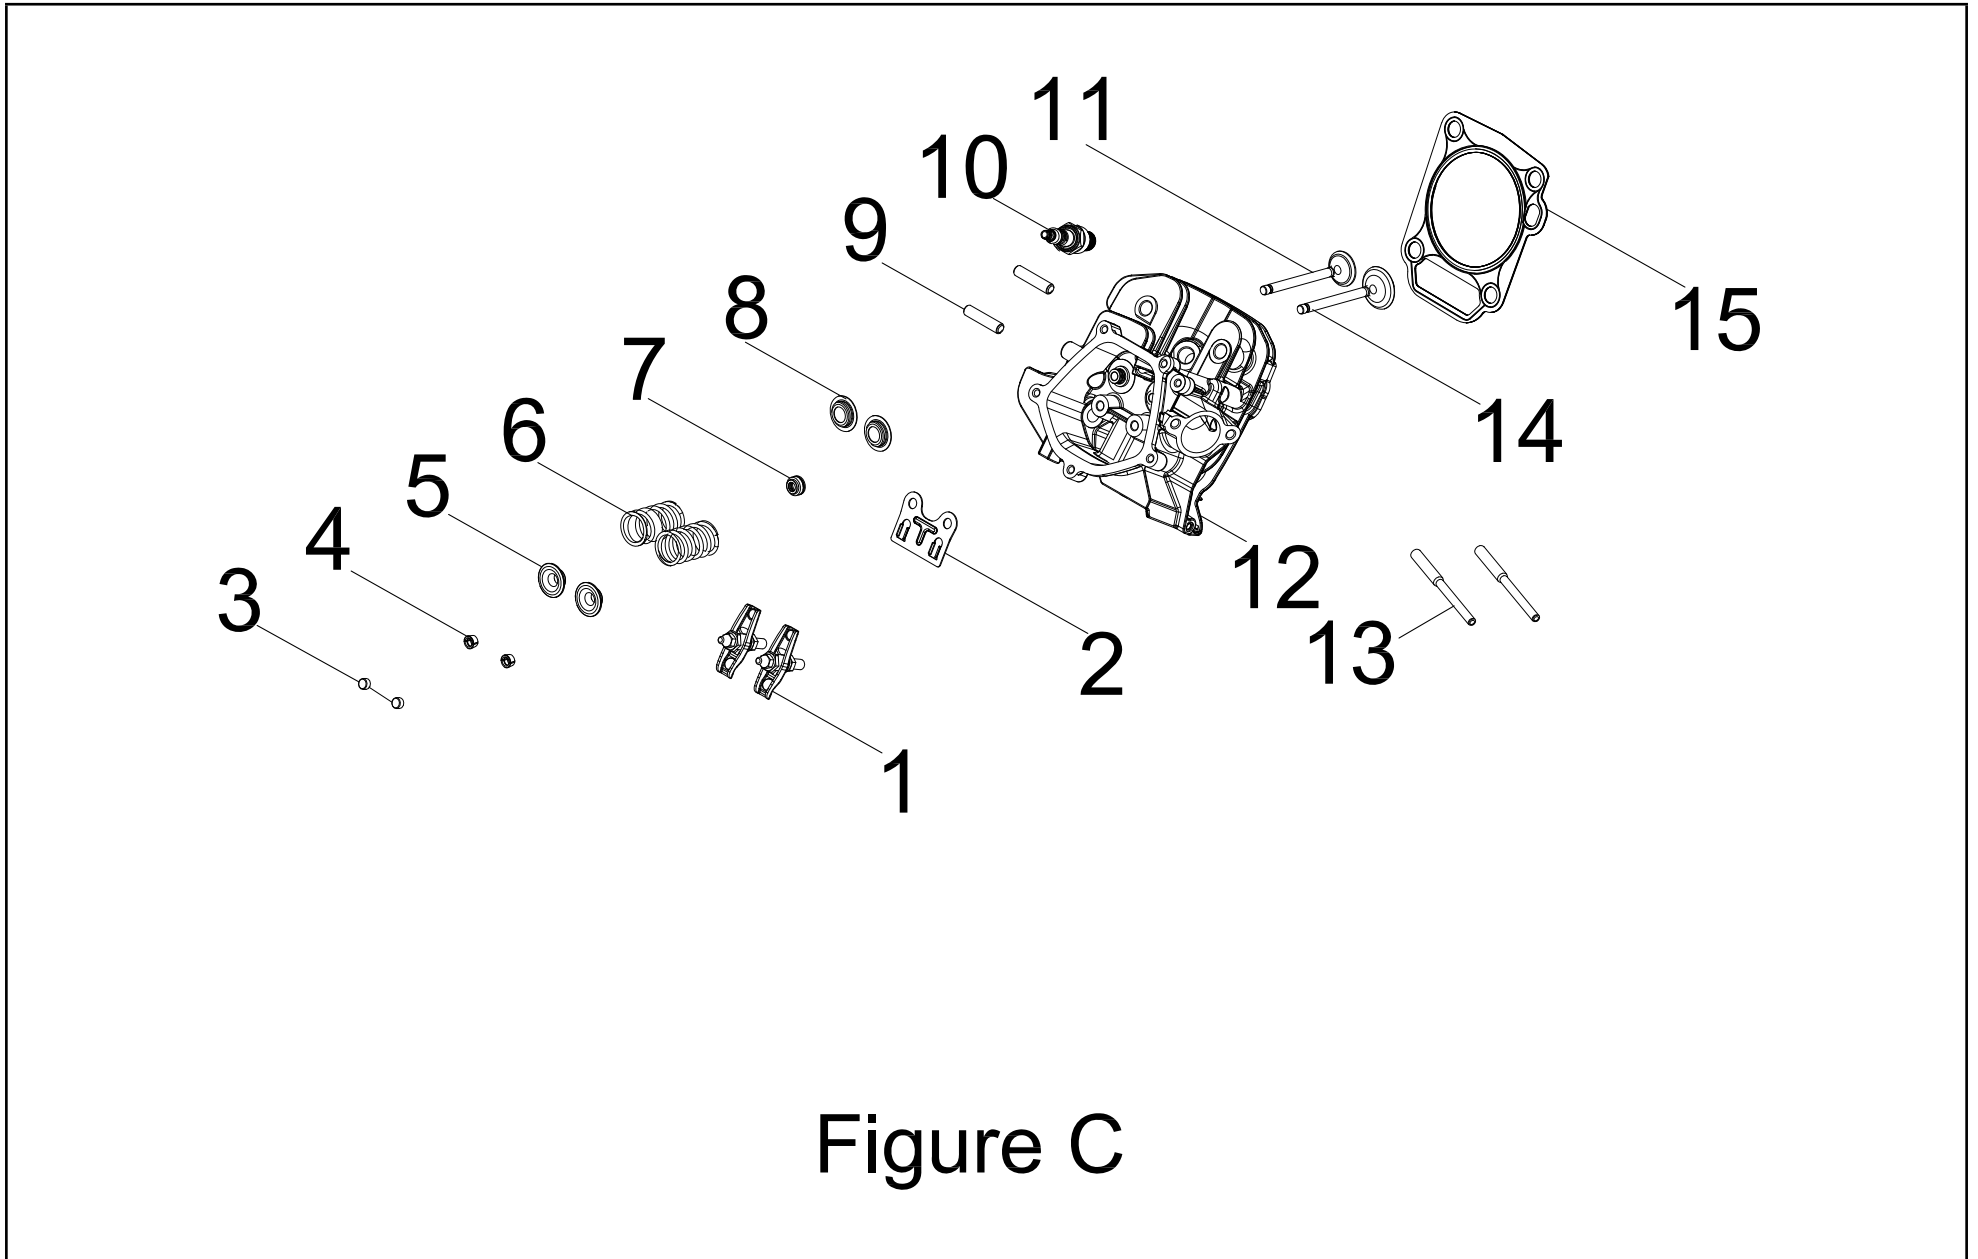

#	Part Number	Description	Qty.
31	100719493	Connecting Rod Assembly	1
32	100003432	Bolt, Connecting Rod	2
33	100010275	M12 x 1.5 x 15 Drain Bolt	2
34	100010467	Washer Ø12 x 1.5 x Ø15	2
35	100094024	Oil Level Sensor	1
36	100711963	Crankshaft	1
37	100711980	Camshaft	1
38	100010521-0001	Washer Ø16.2 x 0.3 x Ø24	1
39	100010789	Bearing TM6207E - P64	1
40	100746648	Crankcase Cover Gasket	1
41	100010549	Dowel Pin Ø8 x 12	2
42	100141250	Air Deflector	1
43	100011248-0003	M5 x 10 Flange Bolt	1
44	100712041	Crankcase Cover	1
45	100011323-0001	M8 x 38 Flange Bolt	9
46	100017653	Oil Seal Ø35 x Ø52 x 7, Spiral Grain	1
47	100004129-0008	Oil Dipstick Assembly	1
48	100008305	Governor Gear	1
49	100010742	Bearing TM6202 - P63	2
50	100150211	Balance Shaft	1
51	100011320-0002	M8 x 35 Flange Bolt	2
52	100752622	Starter	1
53	100715161	Air Guide, Engine Fan	1
54	100011261-0004	M6 x 12 Flange Bolt, GB5789	9
55	100717724	Governor Spring	1
56	100007927	Throttle Return Spring	1
57	100090559	Clamp	1
58	100090516	Governor Rod	1
59	100090515	Governor Arm	1
60	100007989	Cotter, Governor Shaft	1

## CYLINDER HEAD PARTS DIAGRAM

Figure C

**CYLINDER HEAD PARTS LIST**

#	Part Number	Description	Qty.
1	100149155	Rocker Arm Assembly	2
2	100748373	Guide Plate, Push Rod	1
3	100004589	Valve Retainer	2
4	100004576	Valve Collet	4
5	100004516	Valve Spring Seat, Upper	2
6	100067633	Valve Spring	2
7	100004602	Oil Seal, Intake Valve	1
8	100004575	Valve Spring Seat, Lower	2
9	100010389	M8 x 35 Stud Bolt	2
10	100009378	Spark Plug F6RTC	1
11	100719490	Exhaust Valve	1
12	100715291	Cylinder Head	1
13	100010364	M6-8 x 104 Stud Bolt	2
14	100719491	Intake Valve	1
15	100150209	Cylinder Head Gasket	1