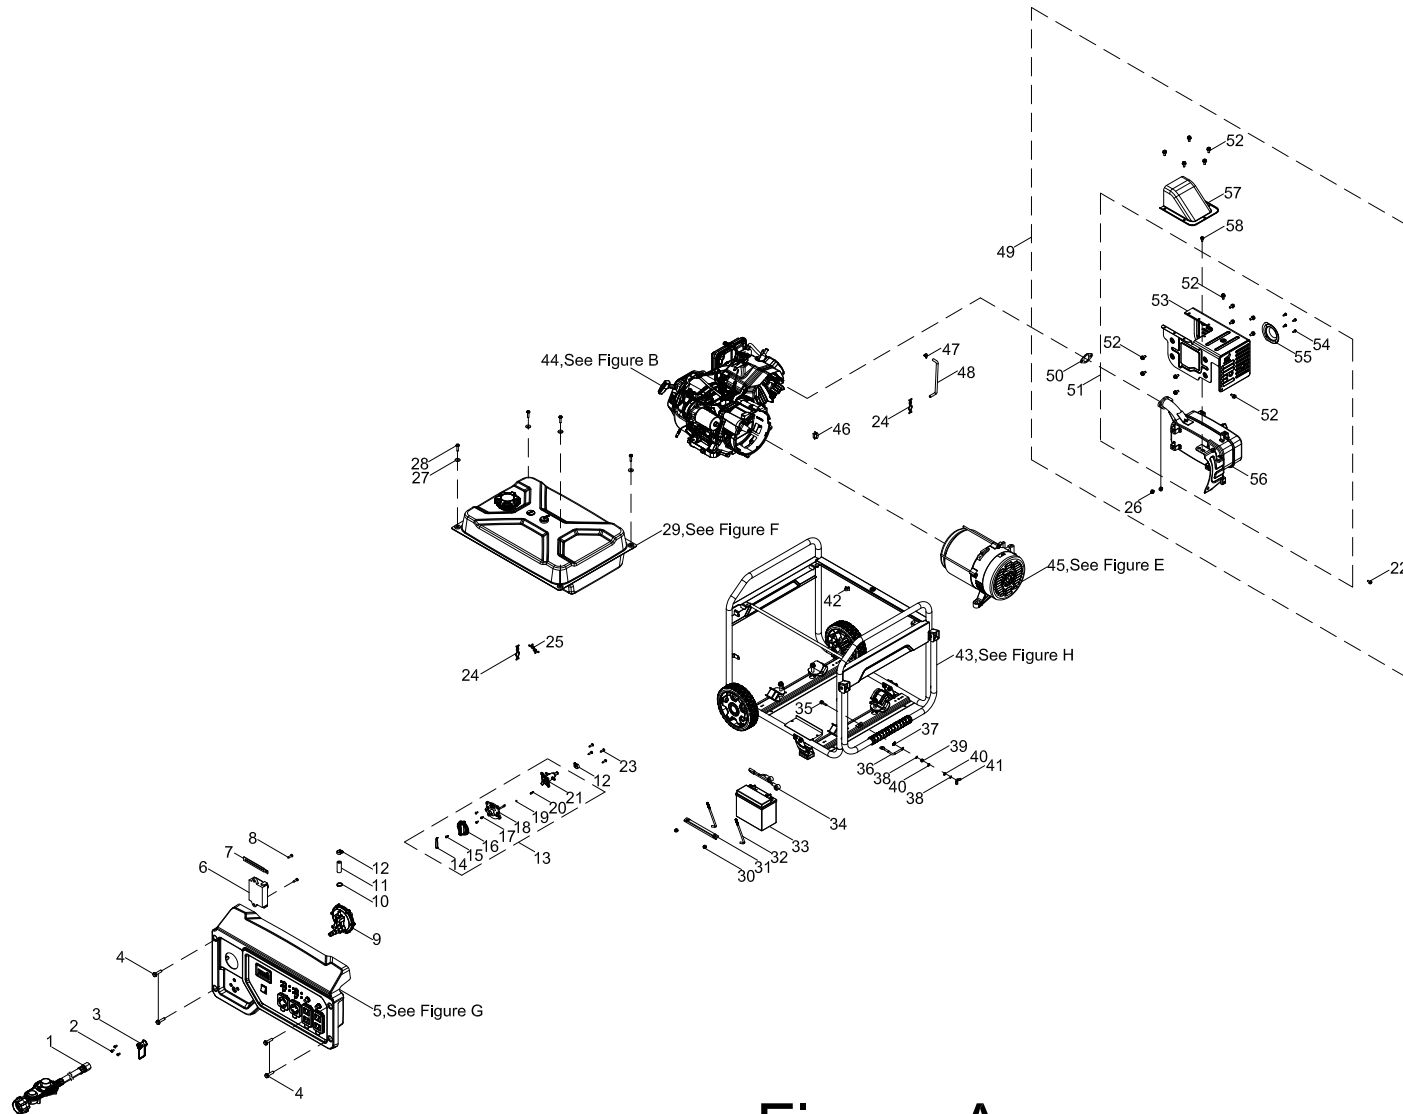

# GENERATOR PARTS DIAGRAM

Figure A

**GENERATOR PARTS LIST**

#	Part Number	Description	Qty.
1	100712815-0001	LPG Hose With Regulator, 2m x 3/8" QC	1
2	100713896-0001	M5 x 16 Screw	3
3	100163911	Rubber Cover, LPG Regulator	1
4	100011264-0002	M6 x 16 Flange Bolt	4
5	100810969	Control Panel Assembly, See Figure G	1
6	5.1830.022	CO Shutdown Module	1
7	100062546	Wire Clip B	1
8	100010954-0002	M5 x 12 Screw	2
9	100714096	LPG Regulator	1
10	100110283	Clamp Ø17	1
11	100712236	LPG Hose, Regulator to Fuel Valve	1
12	100159468-0001	Clamp, Fuel Hose	2
13	100752923	Fuel Valve Assembly	1
14	100712234	Cover, Dial Knob	1
15	100031845-0002	M4 x 12 Screw	1
16	35643-YJP0111-Q2A0	Fuel Dial	1
17	100749867-0001	M4 x 12 Screw, GB9074.4	3
18	100753985	Mounting Seat, Fuel Dial	1
19	100717043	Steel Ball	1
20	100717046	Fuel Dial Spring	1
21	100718049	Fuel Valve	1
22	100011311-0005	M8 x 16 Flange Bolt	2
23	100093250-0002	ST4.8 x 20 Self-Tapping Screw	4
24	100714686	Clamp 2	2
25	100000658	Clamp	1
26	100011422-0004	M8 Flange Nut	2
27	100010439-0001	Washer Ø6.5 x 2 x Ø25	4
28	100011268-0002	M6 x 25 Flange Bolt	4
29	100734658	Fuel Tank Assembly, See Figure F	1
30	100011452-0003	M6 Flange Lock Nut	2