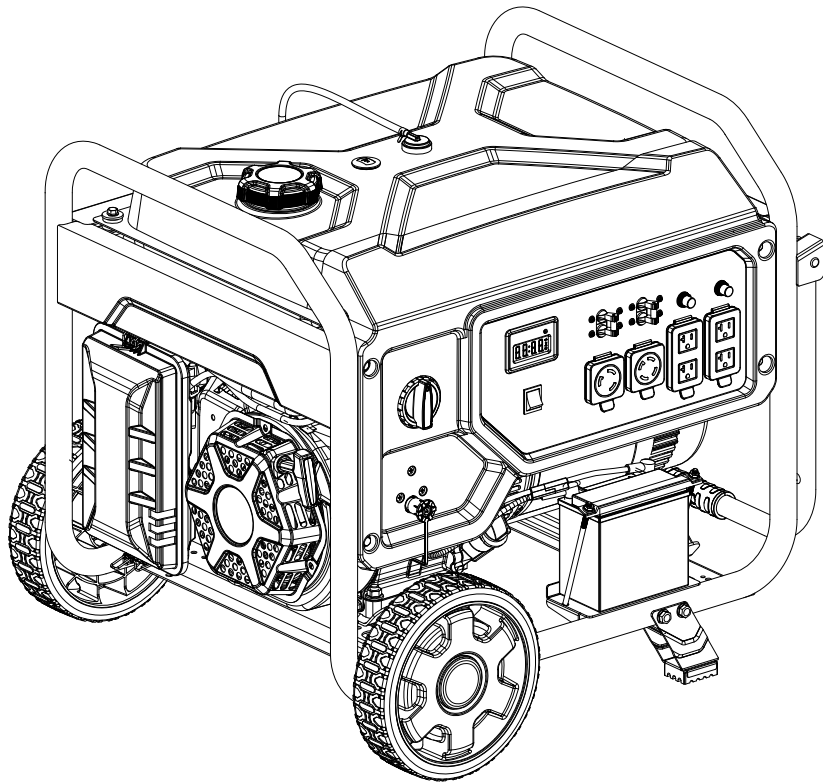

Champion Power Equipment, Inc.

**MODEL #201435**

## **PARTS INFORMATION**

**8500W DUAL FUEL ELECTRIC START GENERATOR**

**SERIAL NUMBER RANGE: ALL**

To order replacement parts please visit:  
**[shop.championpowerequipment.com](http://shop.championpowerequipment.com)**  
or call **1-877-338-0999**.