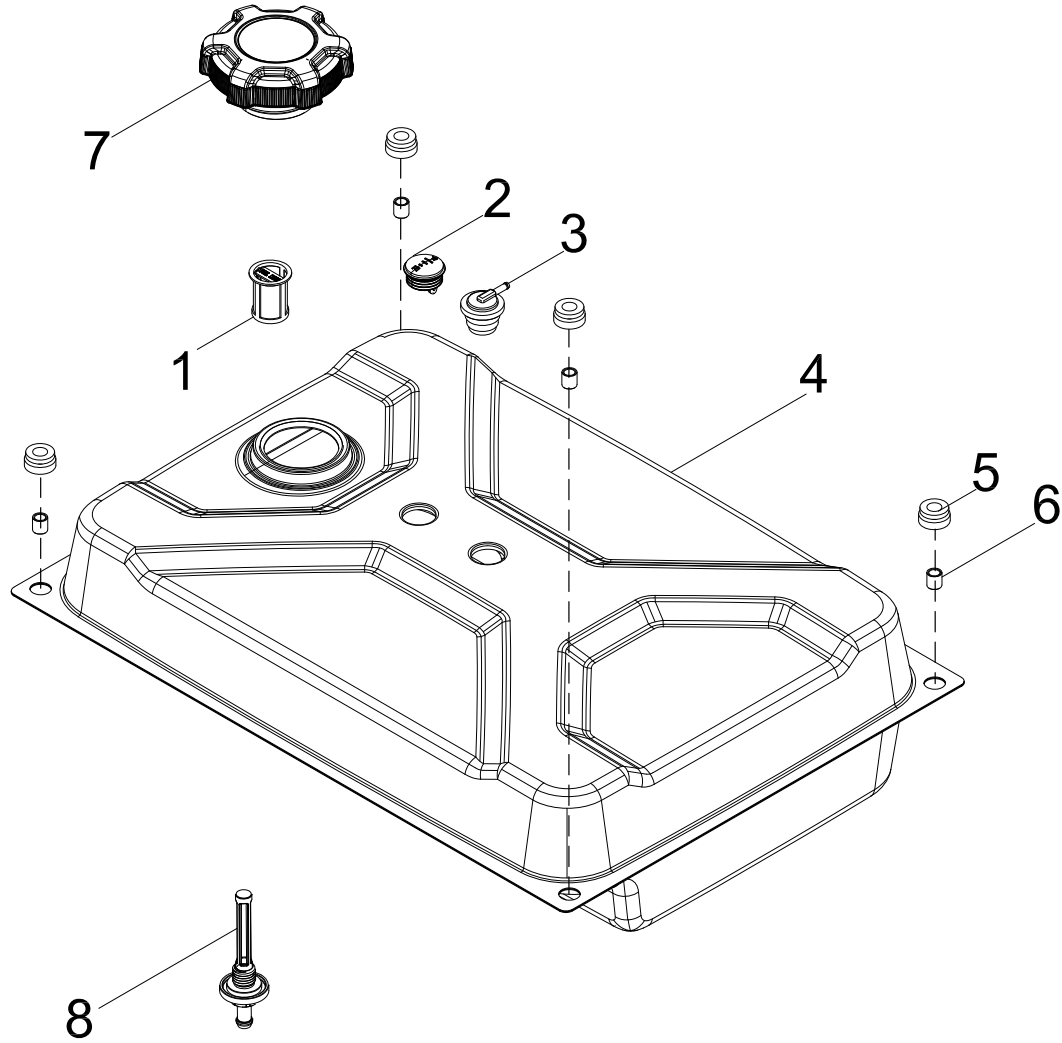

# ALTERNATOR PARTS DIAGRAM

Figure E

**ALTERNATOR PARTS LIST**

#	Part Number	Description	Qty.
1	100011570-0007	M6 x 12 Big Flange Bolt	1
2	100018662-0001	Generator End Cover, Yellow	1
3	100011250-0002	M5 x 14 Flange Bolt	2
4	100020167	End Cover Support	1
5	100011252-0001	M5 x 18 Flange Bolt	7
6	100749191	AVR	1
7	100018595	Carbon Brush Assembly	1
8	100000563	Cable Ties, L=85 mm	1
9	100746230	Grounding Wire 1	1
10	100010885-0004	Spring Washer Ø5	3
11	100010919-0002	Flat Washer Ø5	1
12	100011305-0001	M6 x 200 Flange Bolt	4
13	100725617	End Housing	1
14	100011400-0001	M10 x 1.25 x 285 Flange Bolt	1
15	100010888-0002	Spring Washer Ø10	1
16	100010905-0001	Washer Ø10	1
17	100011414-0001	M5 x 229 Flange Bolt	2
18	100011419-0001	M5 Flange Nut	2
19	100724466	Alternator Assembly, Al, Ø204 x 160 mm	1
20	100018701	Terminal Block	1
21	100726093	Stator Cover, 152.5 mm	1
22	100727878	Stator Assembly, Al, Ø204 x 160 mm	1
23	100727879	Rotor Assembly, Al, Ø119 x 160 mm	1
24	100007025	Cooling Fan	1

## FUEL TANK PARTS DIAGRAM

Figure F

**FUEL TANK PARTS LIST**

#	Part Number	Description	Qty.
1	100098838	Fuel Filter Assembly	1
2	100714393	Fuel Gauge	1
3	100008968	Reversal Valve	1
4	100714399-0001	Fuel Tank, 29.1L, Yellow	1
5	100032369	Vibration Mounting, Fuel Tank	4
6	100021118	Bushing, Ø12 x Ø9 x 13	4
7	100142004	Fuel Tank Cap	1
8	100714546	Fuel Tank Nipple	1