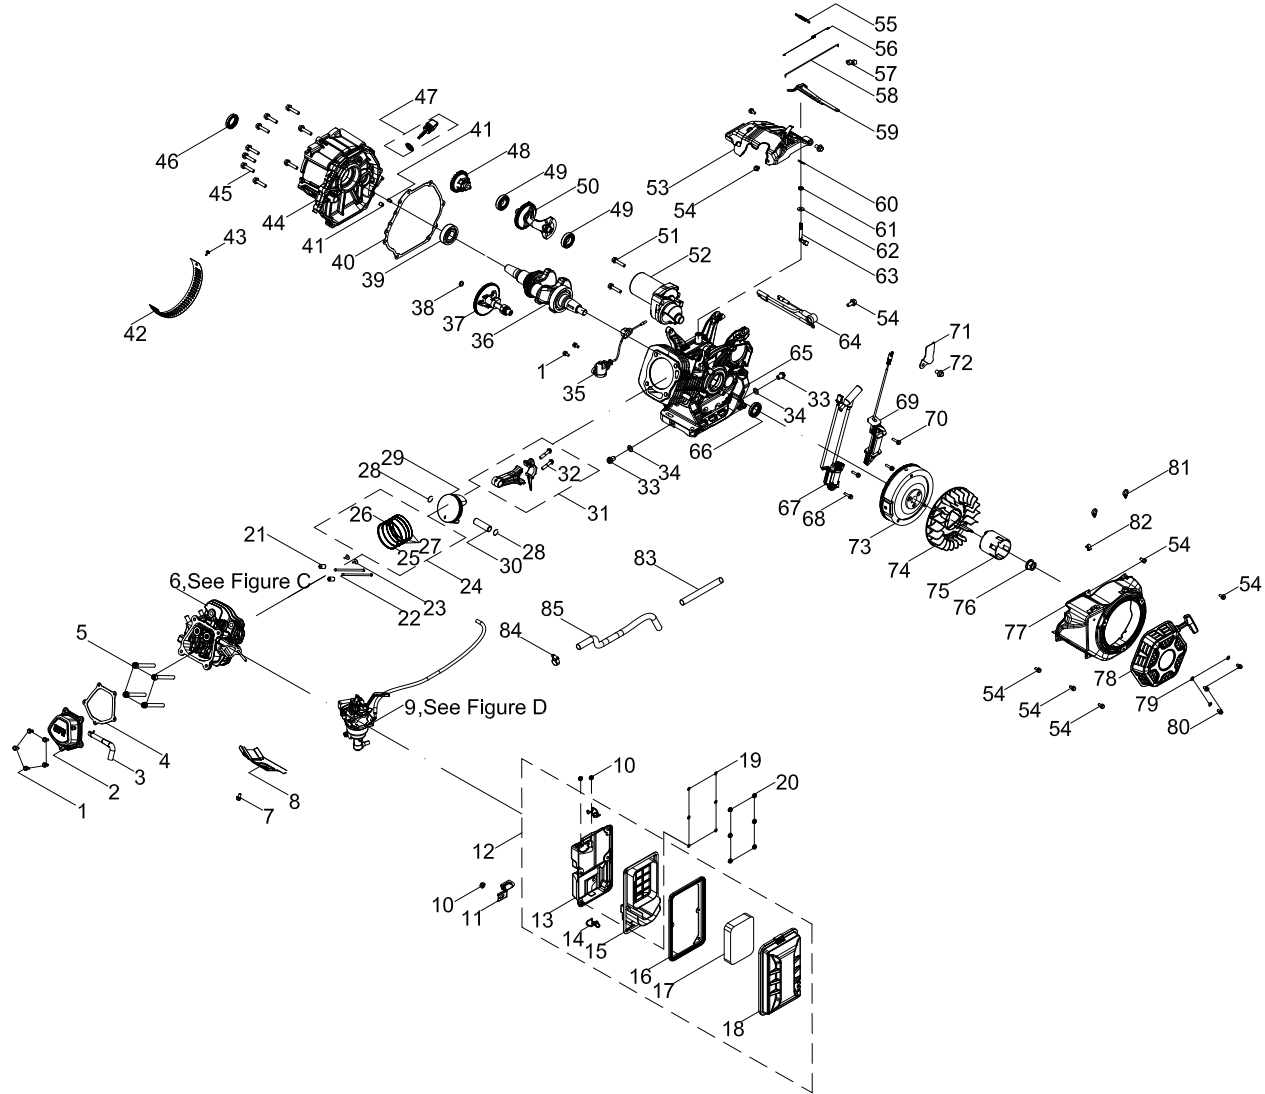

# ENGINE PARTS DIAGRAM

Figure B

**ENGINE PARTS LIST**

#	Part Number	Description	Qty.
1	100011264-0003	M6 x 16 Flange Bolt, GB5789	7
2	100002337	Cylinder Head Cover	1
3	100715570	Breather Tube	1
4	100055922	Cylinder Head Cover Gasket	1
5	100002470	M10 x 1.25 x 87 Flange Bolt	4
6	100727937	Cylinder Head Assembly - See Figure C	1
7	100011260-0005	M6 x 10 Flange Bolt	1
8	100007097	Lower Air Guide	1
9	100732996	Carburetor Assembly - See Figure D	1
10	100011452-0003	M6 Flange Lock Nut	3
11	100021032	Air Cleaner Support Bracket	1
12	100712978	Air Filter Assembly	1
13	100714346	Air Filter Base	1
14	100714345	Air Filter Clip	2
15	100714344	Air Filter Separator	1
16	100714343	Air Filter Cover Gasket	1
17	100713882	Air Filter Element	1
18	100714350	Air Filter Cover	1
19	100010430	Washer Ø6 x 1 x Ø12	6
20	100011451-0003	M5 Flange Nut	6
21	100010562	Dowel Pin Ø12 x 20	2
22	100149152	Push Rod	2
23	100149154	Valve Lifter	2
24	100003265	Piston Ring Set	1
25	100003168	1st Piston Ring	1
26	100003210	2nd Piston Ring	1
27	100003295	Oil Ring	1
28	100003225	Circlip, Wrist Pin	2
29	100030224	Piston	1
30	100003132	Wrist Pin	1