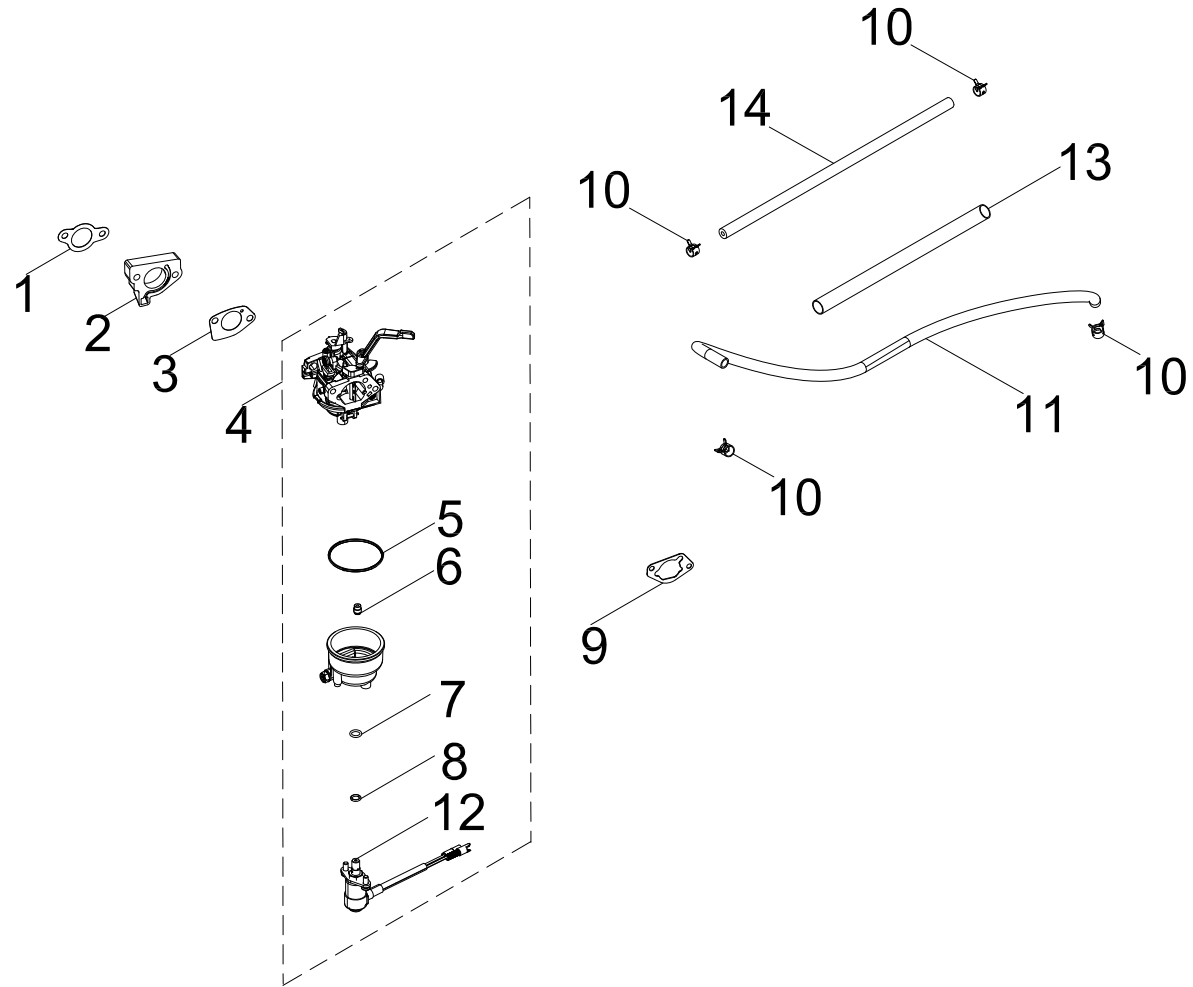

## CYLINDER HEAD PARTS DIAGRAM

Figure C

**CYLINDER HEAD PARTS LIST**

#	Part Number	Description	Qty.
1	100149155	Rocker Arm Assembly	2
2	100748373	Guide Plate, Push Rod	1
3	100004589	Valve Retainer	2
4	100004576	Valve Collet	4
5	100004516	Valve Spring Seat, Upper	2
6	100067633	Valve Spring	2
7	100004602	Oil Seal, Intake Valve	1
8	100004575	Valve Spring Seat, Lower	2
9	100010389	M8 x 35 Stud Bolt	2
10	100009378	Spark Plug F6RTC	1
11	100719490	Exhaust Valve	1
12	100715291	Cylinder Head	1
13	100010364	M6-8 x 104 Stud Bolt	2
14	100719491	Intake Valve	1
15	100150209	Cylinder Head Gasket	1

# CARBURETOR PARTS DIAGRAM

Figure D

**CARBURETOR PARTS LIST**

#	Part Number	Description	Qty.
1	100076230	Insulator Gasket	1
2	100005618	Carburetor Insulator	1
3	100076228	Carburetor Gasket	1
4	100713991	Carburetor Assembly	1
5	100005720	Fuel Bowl O-Ring	1
6	100073693	Main Jet Standard (114)	1
	100125928	Main Jet Altitude 1000-3000m (112)	/
7	100130186	O-Ring, Solenoid Valve Base	1
8	100130185	O-Ring, Solenoid Valve	1
9	100076229	Air Filter Gasket	1
10	100005138	Clamp Ø9.5 x 8	4
11	100747342	Fuel Tube, Fuel Valve to Carburetor	1
12	100718072	Solenoid Valve	1
13	100758315-0001	Fuel Hose Jacket	1
14	100747340	Fuel Tube, Fuel Tank to Valve	1