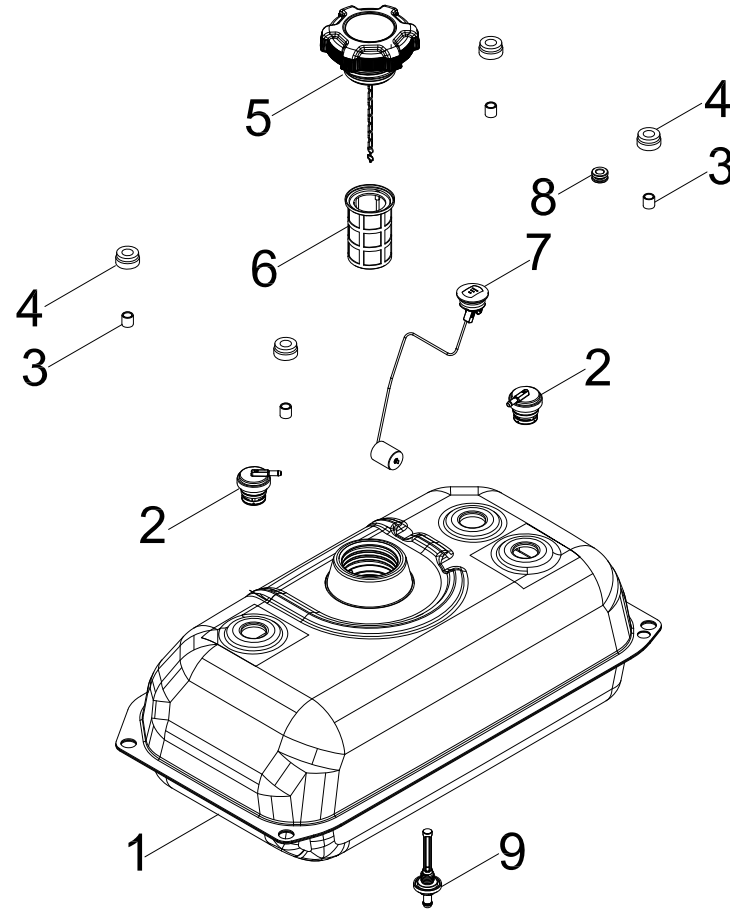

CYLINDER HEAD PARTS DIAGRAM

Figure C

CYLINDER HEAD PARTS LIST

#	Part Number	Description	Qty.
1	100004576	Valve Collet	4
2	100004589	Valve Adjust Cap, Exhaust	2
3	100004516	Valve Spring Seat, 182F	2
4	100067633	Spring Valve	2
5	100004602	Oil Drip Pan	1
6	100011518-0001	M5 x 12 Small Flange Bolt	2
7	100765720	Rocker Arm Shaft	2
8	100728722	Rocker Arm Assembly	2
9	100787693	Cylinder Head	1
10	100798372	M8 x 56 Stud Bolt	2
11	100099271	M6-8 x 115 Stud Bolt	2
12	100009377	Spark Plug(E7RTC)	1
13	100728728	Valve Exhaust	1
14	100728727	Valve Intake	1
15	100753098	Cylinder Head Gasket	1

FUEL TANK PARTS DIAGRAM

Figure E

FUEL TANK PARTS LIST

#	Part Number	Description	Qty.
1	100800483-0001	Fuel Tank, 23L	1
2	100720340	Reversal Valve	2
3	100021118	Bushing, Ø12 x Ø9 x 13	4
4	100032369	Vibration Mounting, Fuel Tank	4
5	100142004	Fuel Tank Cap	1
6	100760633	Fuel Level Filter Assembly	1
7	100751383	Fuel Indicator	1
8	100009075	Vibration Mount	1
9	100808666	Fuel Valve	1

CONTROL PANEL PARTS DIAGRAM

Figure F

CONTROL PANEL PARTS LIST

#	Part Number	Description	Qty.
1	100731570	Receptacle Cover, L14-50R	1
2	100731571	Receptacle Cover, L14-30R	1
3	100731574	Receptacle Cover, 5-20R	2
4	100762714	Intelligauge, INT5DINV	1
5	100120180	Cover, Circuit Breaker	3
6	100031552	O-Ring	3
7	100730628	Push-Button Start	1
8	100019782	Receptacle, 12 VDC	1
9	100011421-0003	M6 Flange Nut	1
10	100010886-0004	Spring Washer Ø6	1
11	100010910-0003	Flat Washer Ø6	1
12	100092320	Ground Stud	1
13	100812231	Control Panel	1
14	100128826-0001	Toothed Lock Washer Ø6	1
15	100010919-0002	Flat Washer Ø5	1
16	100010885-0003	Spring Washer Ø5	1
17	100011419-0001	M5 Flange Nut	1
18	100019754	20Amp Circuit Breaker, Push Button	2
19	100057719	8Amp Circuit Breaker, Push Button	1
20	100020023	Receptacle L14-30R	1
21	100020022	Receptacle L14-50R	1
22	100019957	Breaker	1
23	100052461-0001	Receptacle 5-20R	2
24	100715692	Wire Harness Assembly	1