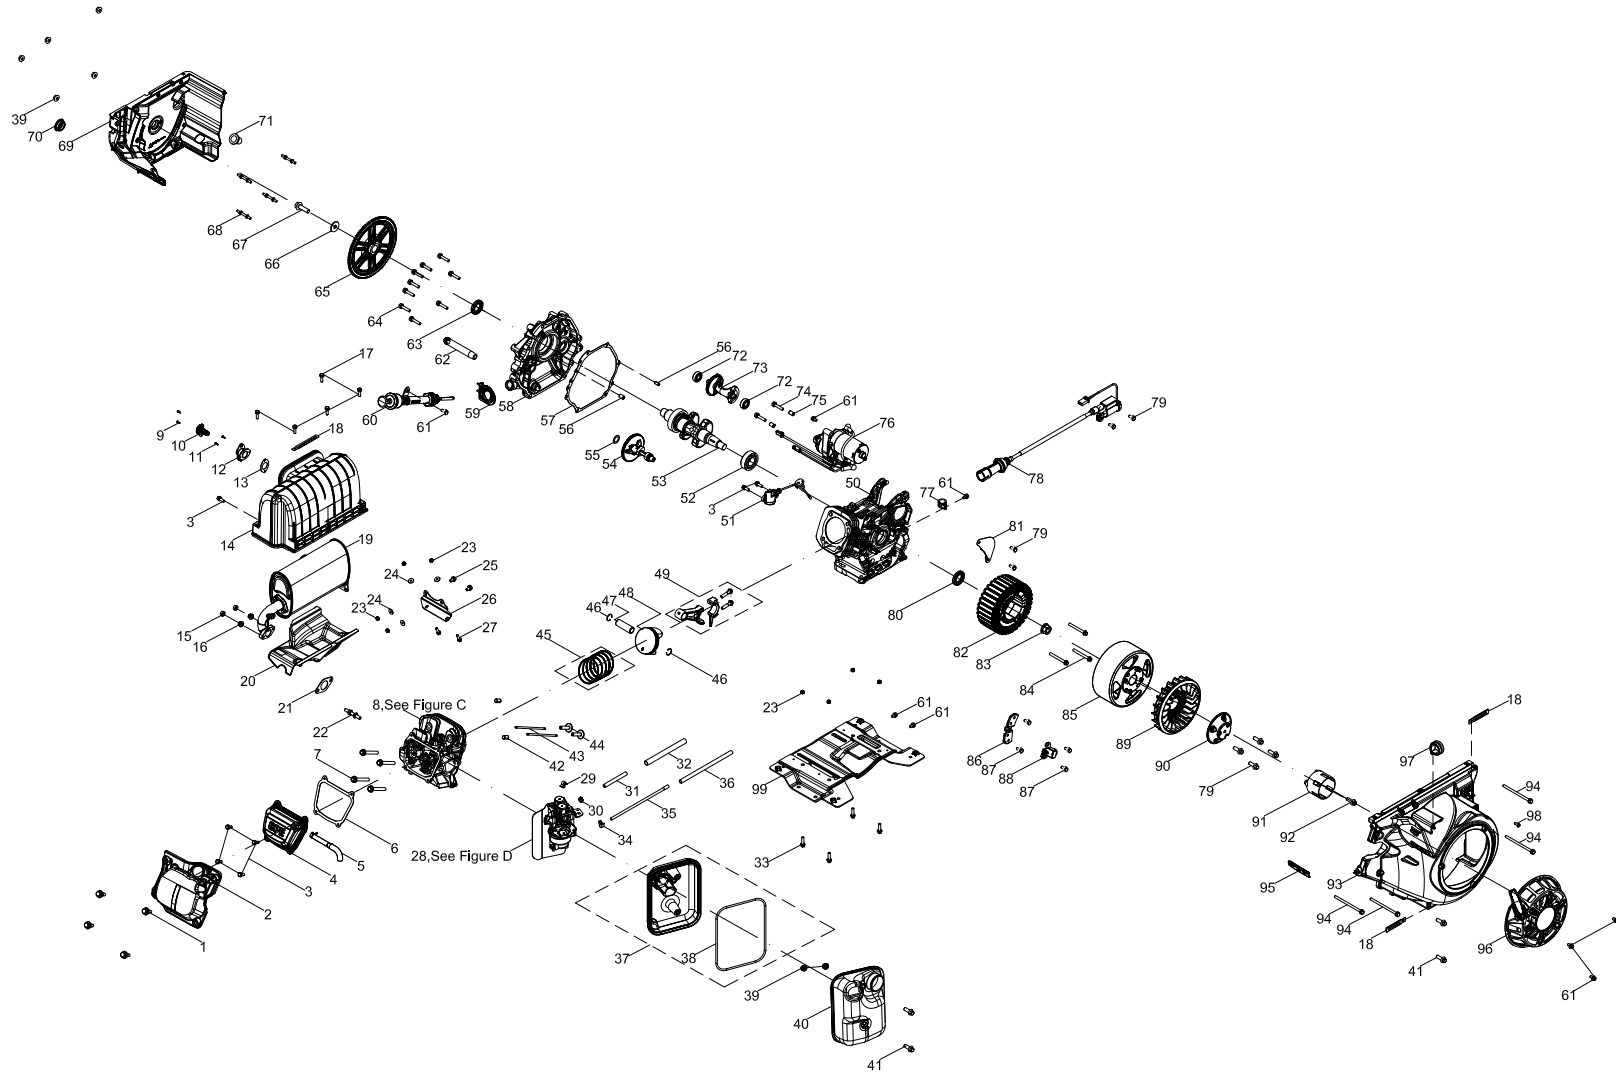

ENGINE PARTS DIAGRAM

Figure B

ENGINE PARTS LIST

#	Part Number	Description	Qty.
1	100081994	Alignment Bolt	4
2	100786706	Valve Cover	1
3	100011264-0003	M6 x 16 Flange Bolt	7
4	100794576	Cylinder Head Cover Assembly	1
5	100786754	Breather Tube	1
6	100728729	Cylinder Head Cover Gasket	1
7	100746630	M10 x 1.25 x 87 Flange Bolt	4
8	100797892	Cylinder Head Assembly, See Figure C	1
9	100051338-0001	M5 x 12 Flange Bolt	2
10	100154368	Spark Arrester Assembly	1
11	100031780-0001	M5 x 16 Flange Bolt	2
12	100749058	Flange	1
13	100761994	Muffler Gasket	1
14	100748127	Muffler Guard	1
15	100011422-0017	M8 Flange Nut	2
16	100011472-0001	M8 Auto-lock Flange Nut	2
17	100011276-0003	M6 x 55 Flange Bolt	5
18	100000655	Wire Clip B	3
19	100748120	Exhaust Muffler Assembly	1
20	100748126	Shroud	1
21	100006941	Muffler Gasket	1
22	100786755	M6 x 47 Stud Bolt	1
23	100011464-0003	M8 Flange Nut	8
24	100010899-0002	Big Washer Ø8	4
25	100011313-0004	M8 x 20 Flange Bolt	2
26	100748247	Support Board	1
27	100011318-0003	M8 x 30 Flange Bolt	2
28	100805535	Carburetor Assembly, See Figure D	1
29	100758623	Clip Ø8 x 8	1
30	100159468-0001	Fuel Hose Clamp	1