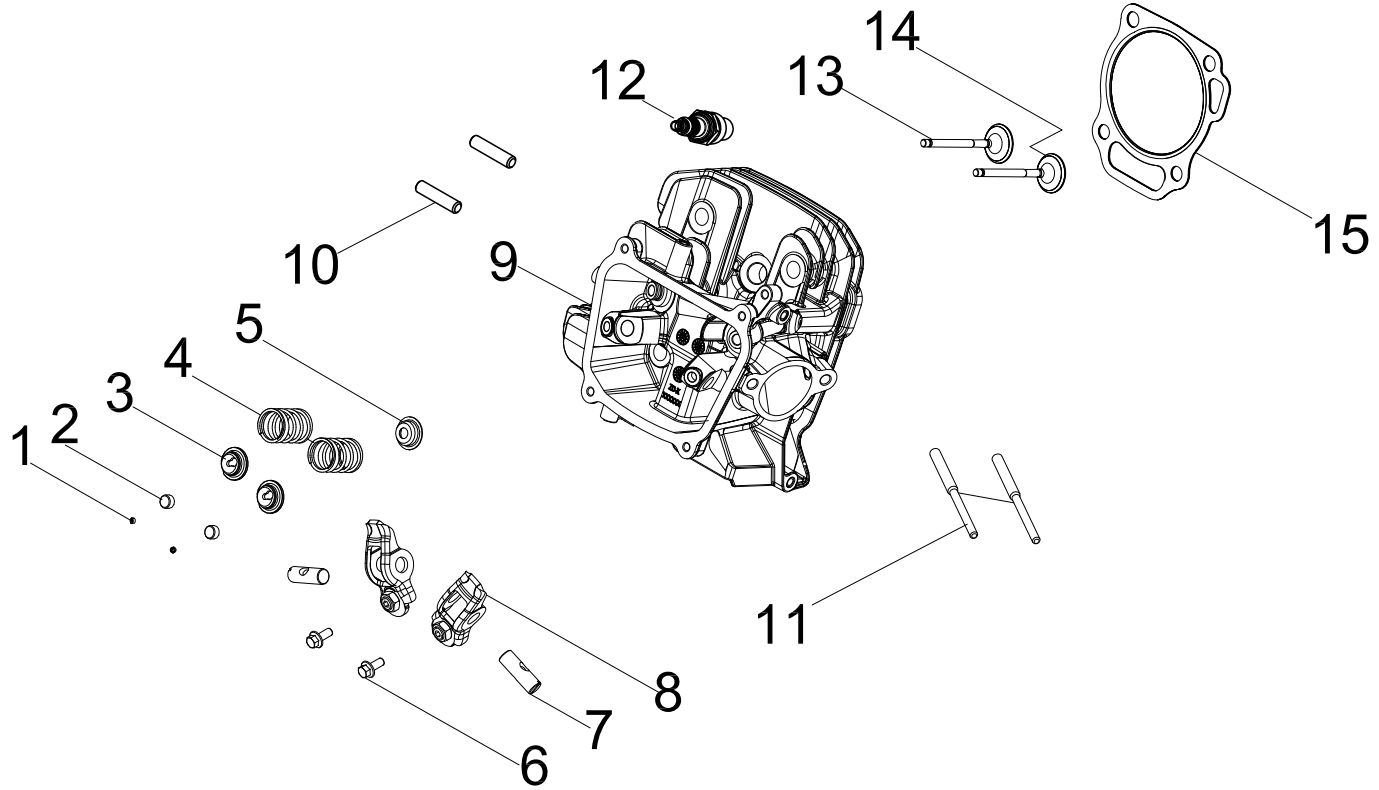

ENGINE PARTS DIAGRAM

Figure B

ENGINE PARTS LIST

#	Part Number	Description	Qty.
1	100081994	Alignment Bolt	4
2	100786706	Valve Cover	1
3	100011264-0003	M6 x 16 Flange Bolt	7
4	100794576	Cylinder Head Cover Assembly	1
5	100786754	Breather Tube	1
6	100728729	Cylinder Head Cover Gasket	1
7	100746630	M10 x 1.25 x 87 Flange Bolt	4
8	100797892	Cylinder Head Assembly, See Figure C	1
9	100051338-0001	M5 x 12 Flange Bolt	2
10	100154368	Spark Arrester Assembly	1
11	100031780-0001	M5 x 16 Flange Bolt	2
12	100749058	Flange	1
13	100761994	Muffler Gasket	1
14	100748127	Muffler Guard	1
15	100011422-0017	M8 Flange Nut	2
16	100011472-0001	M8 Auto-lock Flange Nut	2
17	100011276-0003	M6 x 55 Flange Bolt	5
18	100000655	Wire Clip B	3
19	100748120	Exhaust Muffler Assembly	1
20	100748126	Shroud	1
21	100006941	Muffler Gasket	1
22	100786755	M6 x 47 Stud Bolt	1
23	100011464-0003	M8 Flange Nut	8
24	100010899-0002	Big Washer Ø8	4
25	100011313-0004	M8 x 20 Flange Bolt	2
26	100748247	Support Board	1
27	100011318-0003	M8 x 30 Flange Bolt	2
28	100805535	Carburetor Assembly, See Figure D	1
29	100758623	Clip Ø8 x 8	1
30	100159468-0001	Fuel Hose Clamp	1

CYLINDER HEAD PARTS DIAGRAM

Figure C

CYLINDER HEAD PARTS LIST

#	Part Number	Description	Qty.
1	100004576	Valve Collet	4
2	100004589	Valve Adjust Cap, Exhaust	2
3	100004516	Valve Spring Seat, 182F	2
4	100067633	Spring Valve	2
5	100004602	Oil Drip Pan	1
6	100011518-0001	M5 x 12 Small Flange Bolt	2
7	100765720	Rocker Arm Shaft	2
8	100728722	Rocker Arm Assembly	2
9	100787693	Cylinder Head	1
10	100798372	M8 x 56 Stud Bolt	2
11	100099271	M6-8 x 115 Stud Bolt	2
12	100009377	Spark Plug(E7RTC)	1
13	100728728	Valve Exhaust	1
14	100728727	Valve Intake	1
15	100753098	Cylinder Head Gasket	1