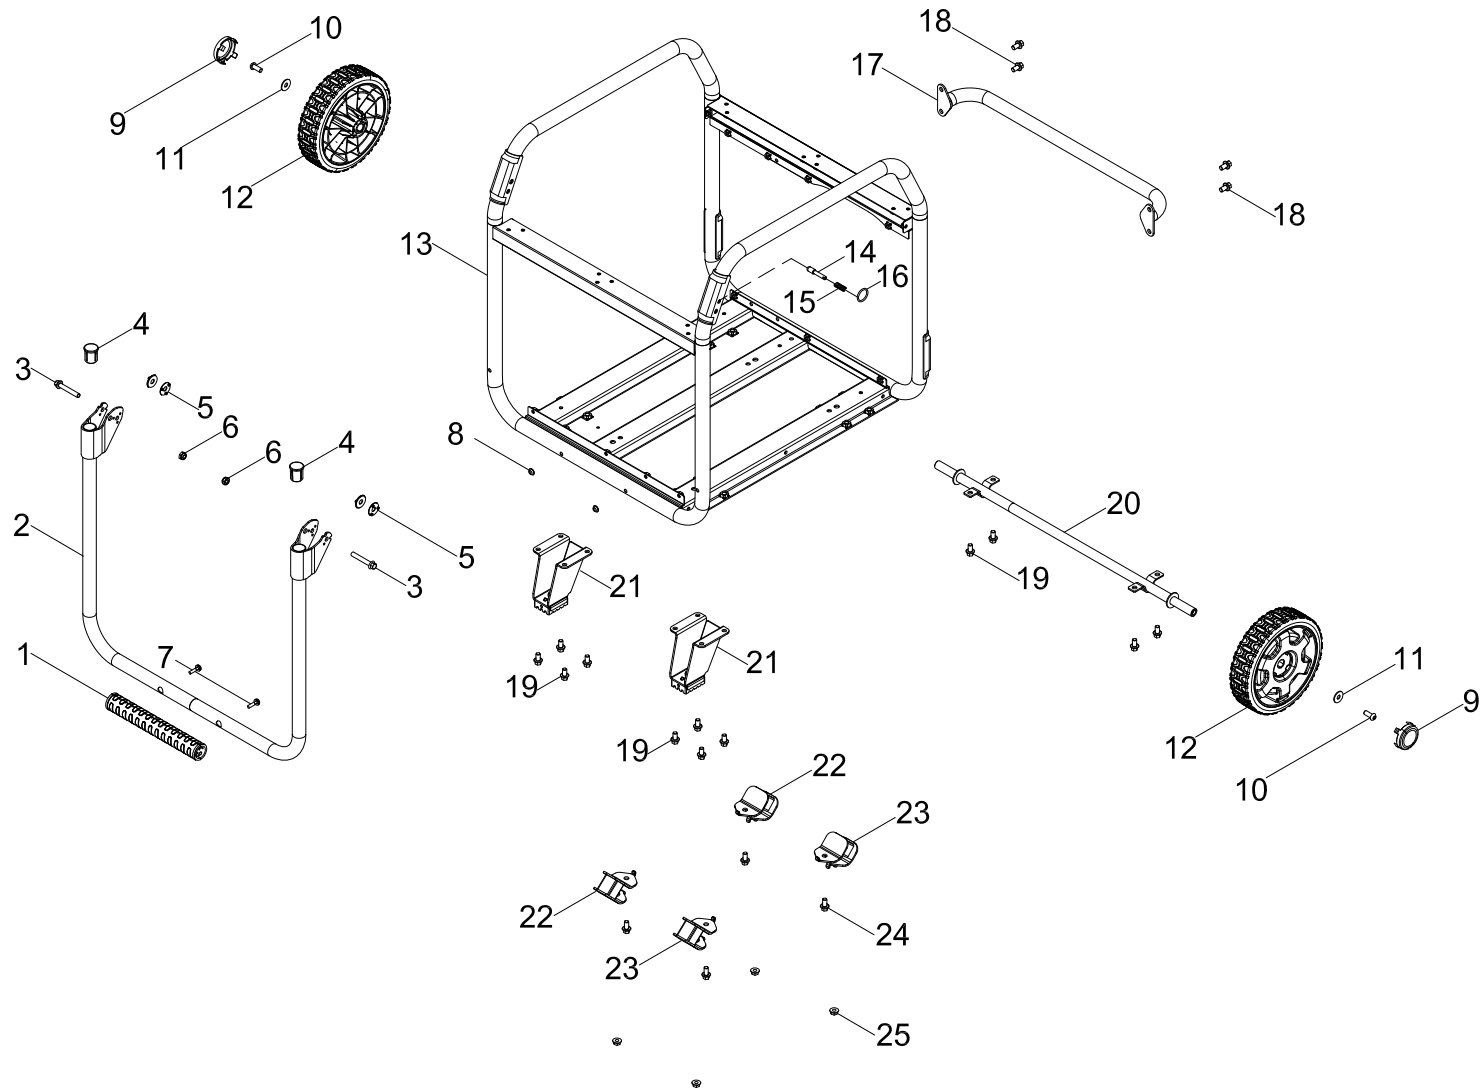

CONTROL PANEL PARTS DIAGRAM

Figure F

CONTROL PANEL PARTS LIST

#	Part Number	Description	Qty.
1	100731570	Receptacle Cover, L14-50R	1
2	100731571	Receptacle Cover, L14-30R	1
3	100731574	Receptacle Cover, 5-20R	2
4	100762714	Intelligauge, INT5DINV	1
5	100120180	Cover, Circuit Breaker	3
6	100031552	O-Ring	3
7	100730628	Push-Button Start	1
8	100019782	Receptacle, 12 VDC	1
9	100011421-0003	M6 Flange Nut	1
10	100010886-0004	Spring Washer Ø6	1
11	100010910-0003	Flat Washer Ø6	1
12	100092320	Ground Stud	1
13	100812231	Control Panel	1
14	100128826-0001	Toothed Lock Washer Ø6	1
15	100010919-0002	Flat Washer Ø5	1
16	100010885-0003	Spring Washer Ø5	1
17	100011419-0001	M5 Flange Nut	1
18	100019754	20Amp Circuit Breaker, Push Button	2
19	100057719	8Amp Circuit Breaker, Push Button	1
20	100020023	Receptacle L14-30R	1
21	100020022	Receptacle L14-50R	1
22	100019957	Breaker	1
23	100052461-0001	Receptacle 5-20R	2
24	100715692	Wire Harness Assembly	1

FRAME ASSEMBLY PARTS DIAGRAM

Figure G

FRAME ASSEMBLY PARTS LIST

#	Part Number	Description	Qty.
1	100711157	Handle Grip	1
2	100796469-0001	Handle	1
3	100796110-0001	M8 x 50 Small Flange Bolt	2
4	100020747	Handle Stop Block	2
5	100068791	Washer	4
6	100070851-0001	M8 Flange Nut	2
7	100095857-0005	M4 x 18 Flange Bolt	2
8	100078853	Handle Damping Pad	2
9	100712243-0001	Tire Cover, Yellow	2
10	100736116-0001	M8 x 16 Screw	2
11	100010505-0002	Washer Ø8.5 x 1.5 x Ø23.5	2
12	100714023-0001	8 In. Wheel, Yellow	2
13	100797082-0001	Frame	1
14	100731909	Pin	1
15	100797461	Spring	1
16	100798579	Chain	1
17	100748299-0001	Handrail	1
18	100079508-0003	M8 x 14 Flange Bolt	4
19	100011230-0002	M8 x 16 Flange Bolt	12
20	100797083-0001	Wheel Shaft Assembly	1
21	100797084-0001	Support Base	2
22	100055088-0001	Vibration Mount 1, Support	2
23	100735650-0001	Vibration Mount 2, Support	2
24	100079508-0002	M8 x 14 Flange Bolt	4
25	100011464-0006	M8 Flange Nut	4

WIRING DIAGRAM