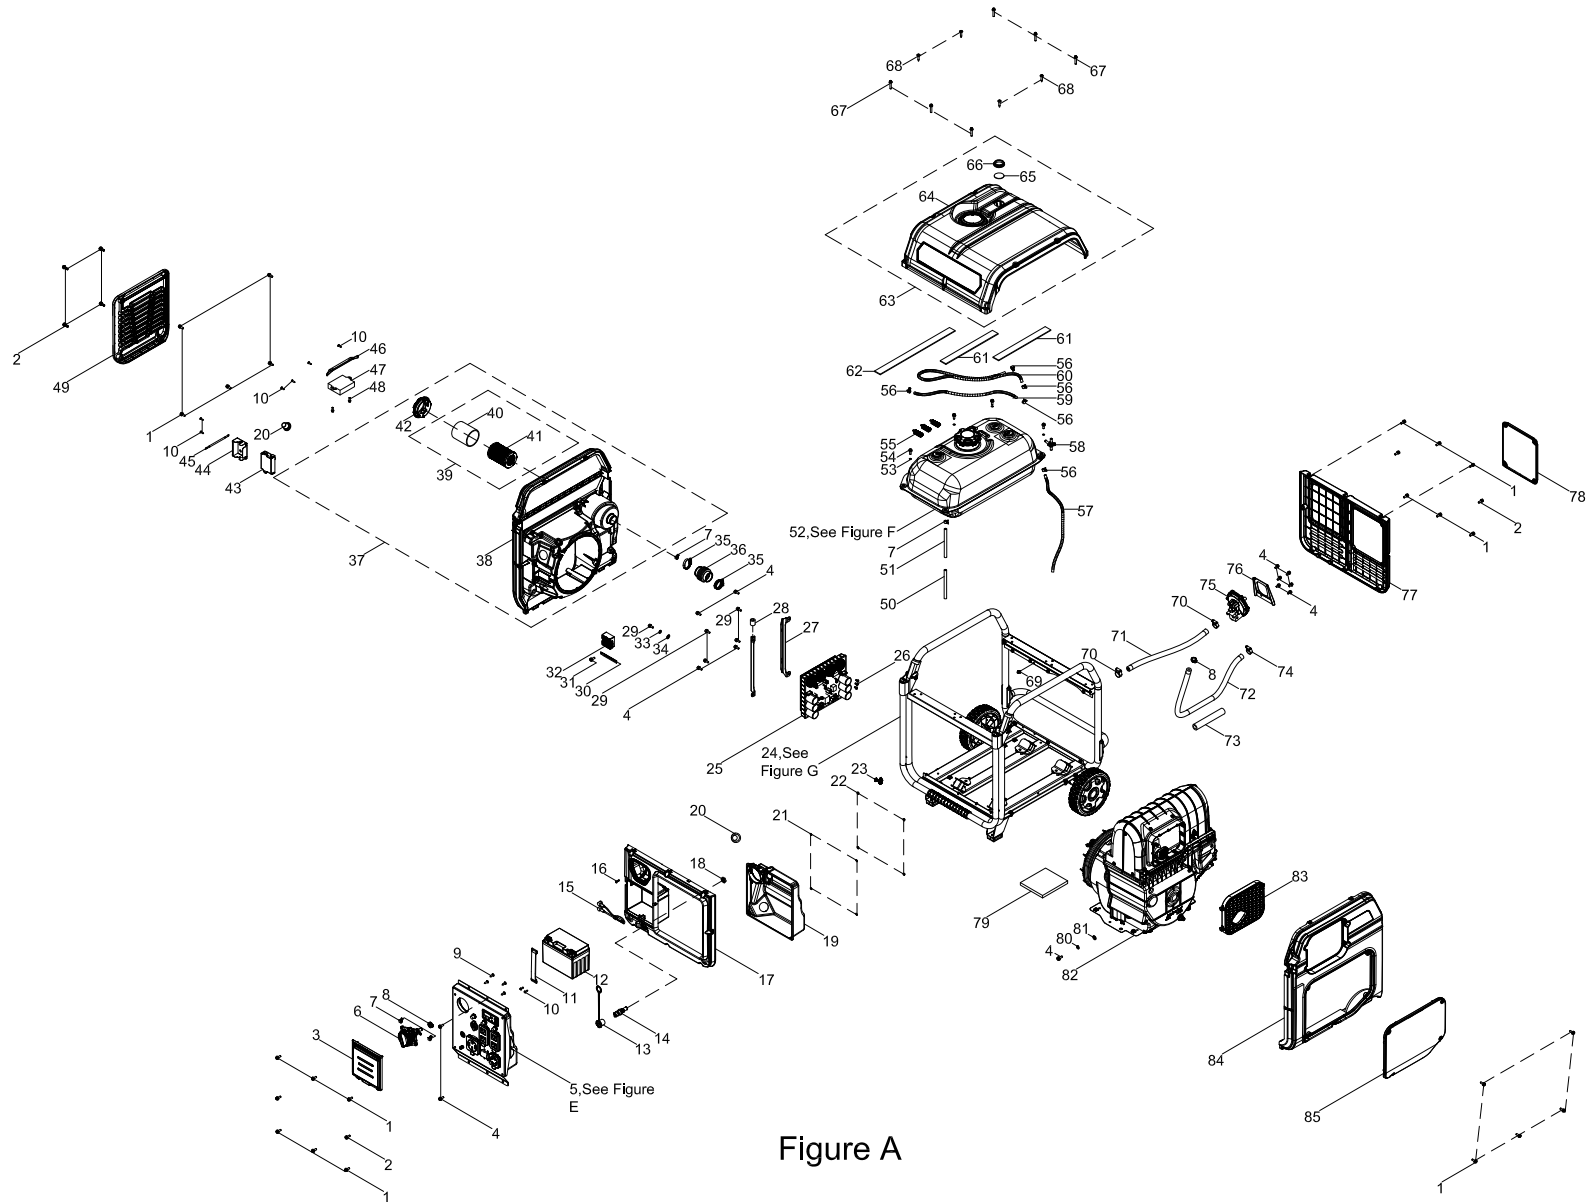

TABLE OF CONTENTS

Inverter Generator Parts Diagram	3
Inverter Generator Parts List	4
Engine Parts Diagram	6
Engine Parts List	7
Cylinder Head Parts Diagram	9
Cylinder Head Parts List	10
Carburetor Parts Diagram	11
Carburetor Parts List	12
Fuel Tank Parts Diagram	13
Fuel Tank Parts List	14
Control Panel Parts Diagram	15
Control Panel Parts List	16
Frame Assembly Parts Diagram	17
Frame Assembly Parts List	18
Wiring Diagram	19

INVERTER GENERATOR PARTS DIAGRAM

Figure A

INVERTER GENERATOR PARTS LIST

#	Part Number	Description	Qty.
1	100011266-0003	M6 x 20 Flange Bolt	22
2	100798578-0001	M6 x 25 Flange Bolt	8
3	100748328-0002	Battery Window	1
4	100011261-0014	M6 x 12 Flange Bolt	13
5	100797074	Panel Assembly, See Figure F	1
6	100799981	Switch Assembly	1
7	100771620	Clamp Ø8.5	4
8	100110283	Clamp	2
9	100011007-0002	Self-tapping Screw ST4.8 x 16	4
10	100032967-0003	Self-tapping Screw ST4.2 x 16	8
11	100748329	Tape	1
12	100766062-0004	Battery, 12Ah	1
13	100804033	Rubber Sheath	1
14	100790222	Gas Joint	1
15	100757075-0001	Battery Connecting Wire	1
16	100010946-0010	M4 x 10 Screw	1
17	100748327-0002	Front Cover	1
18	100799415	Nut	1
19	100799585-0001	Protect Panel	1
20	100771350	Wire Jacket	2
21	100010907-0002	Flat Washer Ø4	4
22	100011450-0003	M4 Flange Nut	4
23	100732285	Clip Ø23	1
24	100801121	Frame Assembly, See Figure G	1
25	100801920	Inverter Module, 120V 240V 60Hz	1
26	100143032-0001	M4 x 10 Screw	3
27	100748324	Bracket, Inverter Module	2
28	100757920	Protective Jacket, Ø15.5 x Ø26 x 50	1
29	100011249-0004	M5 x 12 Flange Bolt	5
30	100000655	Clip B	1