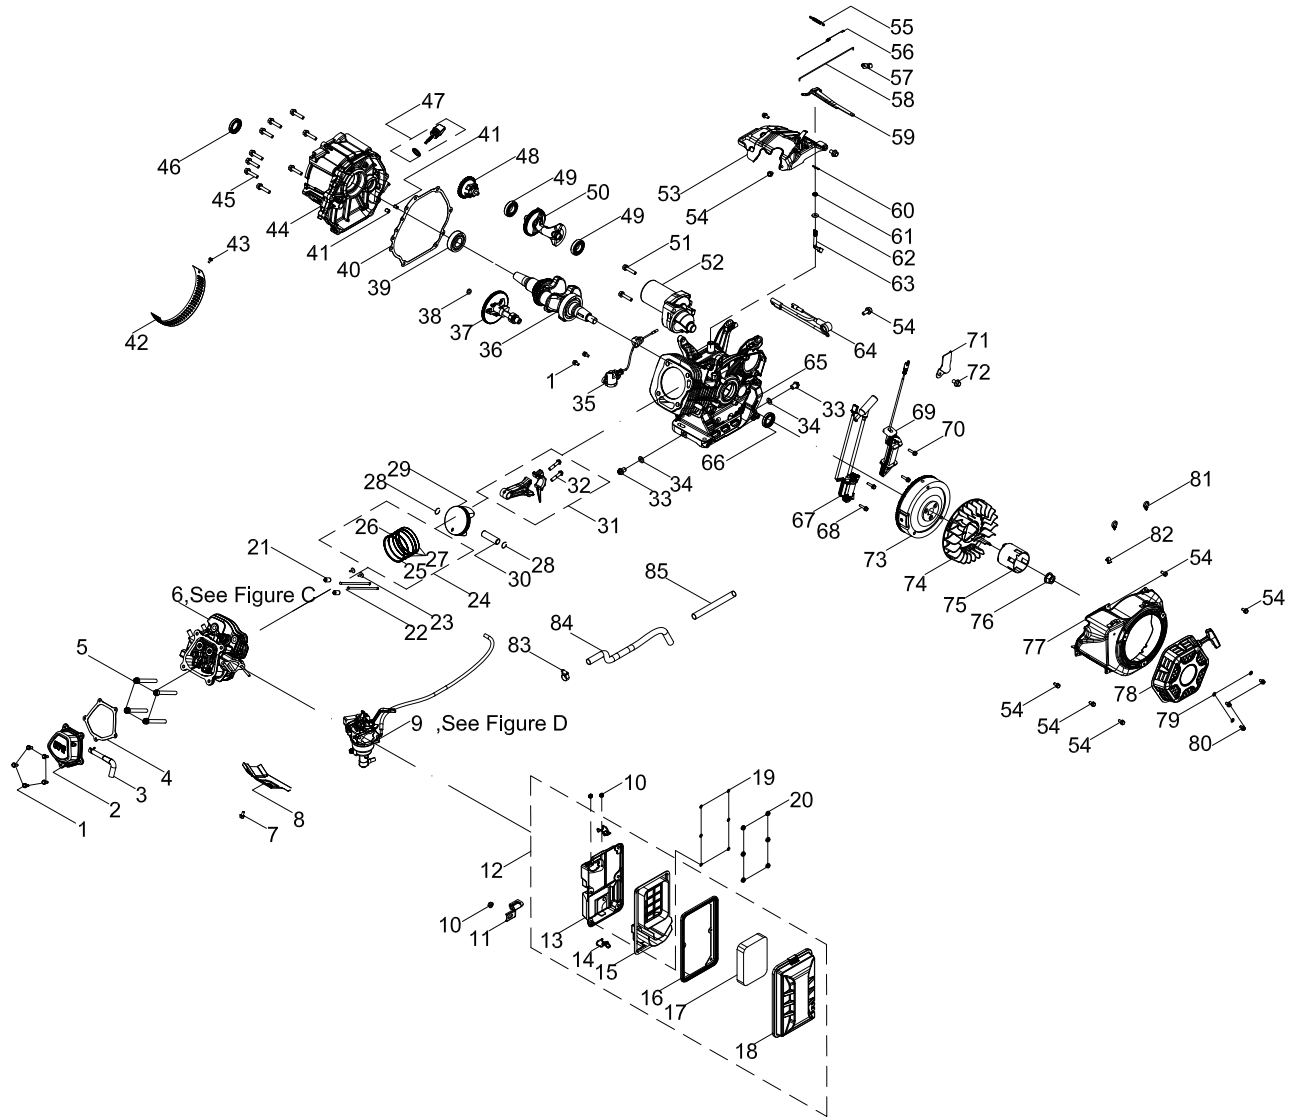

GENERATOR PARTS LIST

#	Part Number	Description	Qty.
1	100712815-0001	LPG Hose With Regulator, 2m x 3/8" QC	1
2	100713896-0001	M5 x 16 Screw	3
3	100163911	Rubber Cover, LPG Regulator	1
4	100011264-0002	M6 x 16 Flange Bolt	4
5	100810969	Control Panel Assembly, See Figure G	1
6	5.1830.022	CO Shutdown Module	1
7	100062546	Wire Clip B	1
8	100010954-0002	M5 x 12 Screw	2
9	100811261	LPG Regulator Assembly	1
10	100159468-0001	Fuel Hose Clamp	2
11	100752923	Fuel Valve Assembly	1
12	100712234	Fuel Dial Cover	1
13	100031845-0002	M4 x 12 Screw	1
14	35643-YJP0111-Q2A0	Fuel Dial	1
15	100749867-0001	M4 x 12 Screw, GB9074.4	3
16	100753985	Fuel Dial Mounting Seat	1
17	100717043	Steel Ball	1
18	100717046	Fuel Dial Spring	1
19	100718049	Fuel Valve	1
20	100093250-0002	Self-tapping Screw ST4.8 x 20	4
21	100714686	Clamp 2	2
22	100000658	Clamp	1
23	100010439-0001	Washer Ø6.5 x 2 x Ø25	4
24	100011268-0002	M6 x 25 Flange Bolt	4
25	100734658	Fuel Tank Assembly, See Figure F	1
26	100011452-0003	M6 Flange Lock Nut M6	2
27	100021372-0017	Pressing Plate, Battery, 184 mm	1
28	100021362-0003	Fixing Bolt, Battery	2
29	100021409	Battery, 12V 14Ah	1
30	100752661	DC Wire Harness, Battery	1

#	Part Number	Description	Qty.
31	100011269-0003	M6 x 28 Flange Bolt	1
32	100746237	Grounding Wire	1
33	100128826-0001	Toothed Lock Washer Ø6	1
34	100010886-0004	Spring Washer Ø6	2
35	100011421-0003	M6 Flange Nut	1
36	100010920-0002	Flat Washer Ø6	2
37	100010828-0002	M6 Butterfly Type Nut	1
38	100000667	Clamp Ø8 x 8	1
39	100796732	Frame Assembly, See Figure H	1
40	100728168	Alternator Assembly, See Figure E	1
41	1ZC7DCV84	Engine, 459 cc	1
42	100018704	Rubber Plug	1
43	100005148	Clamp 1, Ø8	1
44	100764317	Vent Tube, 740mm	1
45	100733016	Muffler Assembly	1
46	100735662	Exhaust Pipe Gasket	1
47	100724958	Muffler Subassembly	1
48	100097575-0001	M6 x 10 Flange Bolt	15
49	100714387	Muffler Guard	1
50	100147110-0002	M4 x 8 Flange Bolt	4
51	100714398	Spark Arrester Assembly	1
52	100731805	Muffler	1
53	100163910-0001	Muffler Air Guide	1
54	100011311-0005	M8 x 16 Flange Bolt	2
55	100011422-0004	M8 Flange Nut	2

ENGINE PARTS DIAGRAM

Figure B