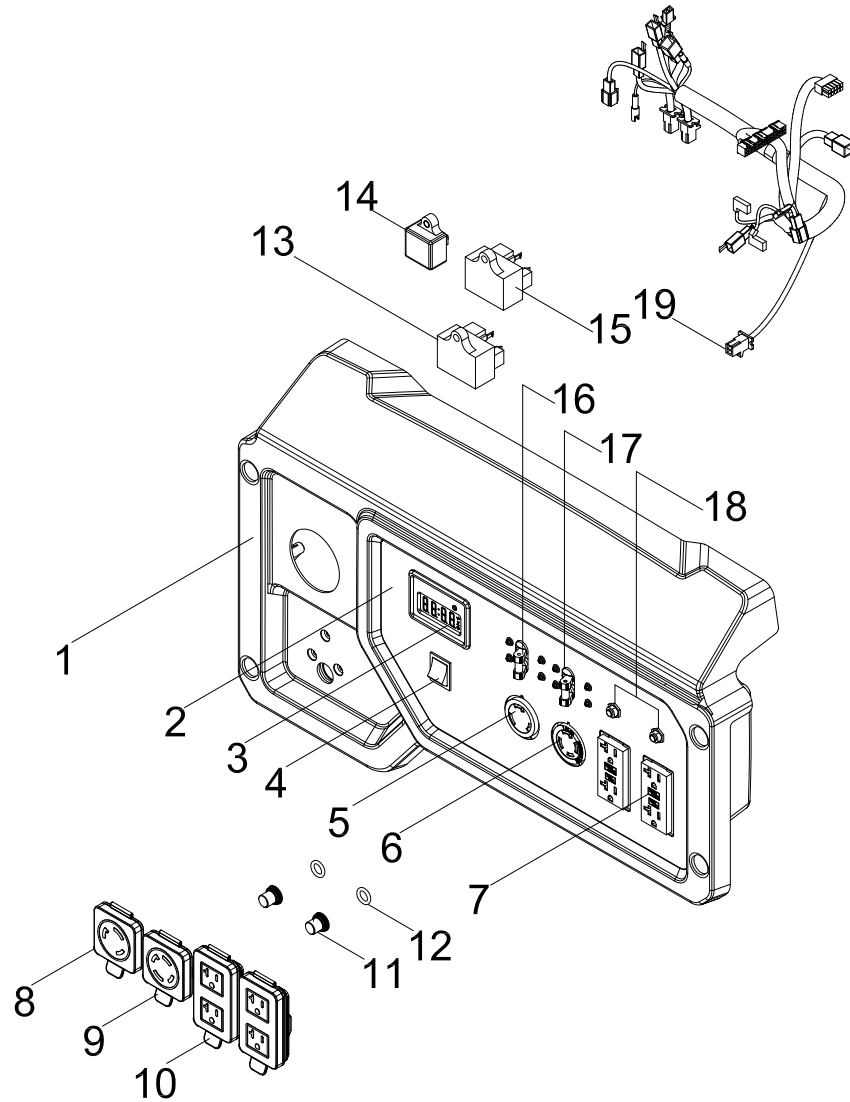

CONTROL PANEL PARTS DIAGRAM

Figure G

CONTROL PANEL PARTS LIST

#	Part Number	Description	Qty.
1	100160006-0001	Control Panel Housing	1
2	100810969	Control Panel	1
3	100730999	Intelligauge, INT10F	1
4	100714233	Engine Switch, Red	1
5	100020005	Receptacle L5-30R	1
6	100020021	Receptacle L14-30R	1
7	100052461-0001	Receptacle 5-20R, GFCI Duplex	2
8	100731573	Receptacle Cover, L5-30R	1
9	100731571	Receptacle Cover, L14-30R	1
10	100731574	Receptacle Cover, 5-20R, Duplex	2
11	100120180	Breaker Cover	2
12	100031552	O-Ring	2
13	100713001	Controller Module, Solenoid Valve	1
14	100783059	Charger	1
15	100728387	OVF Module	1
16	100727088	35 Amp Circuit Breaker, Flip Pole	1
17	100019957	30 Amp Circuit Breaker, Flip Pole	1
18	100019754	20Amp Circuit Breaker, Push Button	2
19	100810971	Wire Harness Assembly	1

FRAME ASSEMBLY PARTS DIAGRAM

Figure H

FRAME ASSEMBLY PARTS LIST

#	Part Number	Description	Qty.
1	100788626-0001	Frame	1
2	100031984	Vibration Mount 2	2
3	100068992	Vibration Mount 1	2
4	100011453-0003	M8 Flange Lock Nut	4
5	100712243-0001	Wheel Cover, Yellow	2
6	100714025	Roll Pin Ø10	2
7	100163346-0001	9.5 In. Wheel, Yellow	2
8	100714685-0001	R-pin	4
9	100011456-0003	M10 x 1.25 Flange Nut	4
10	100021029-0001	Heat Shield	1
11	100009075	Rubber Damper	1
12	100011381-0002	M10 x 1.25 x 40 Flange Bolt	4
13	100095857-0005	M4 x 18 Flange Bolt	2
14	100011047-0003	Roll Pin Ø8 x 40	2
15	100078853	Damping Pad, Handle	2
16	100160069-0001	Handle	1
17	100711157	Handle Grip	1
18	100011330-0001	M8 x 48 Flange Bolt	4
19	100011453-0002	M8 Flange Nut, GB6177.1	4
20	100163347-0001	Support Leg Assembly	2
21	100011452-0003	M6 Flange Lock Nut	2
22	100711874-0001	Support Leg	2
23	100068623-0001	Stop Block	2
24	100058956	Vibration Mount, Support Leg	2
25	100011266-0004	M6 x 20 Flange Bolt	2

WIRING DIAGRAM