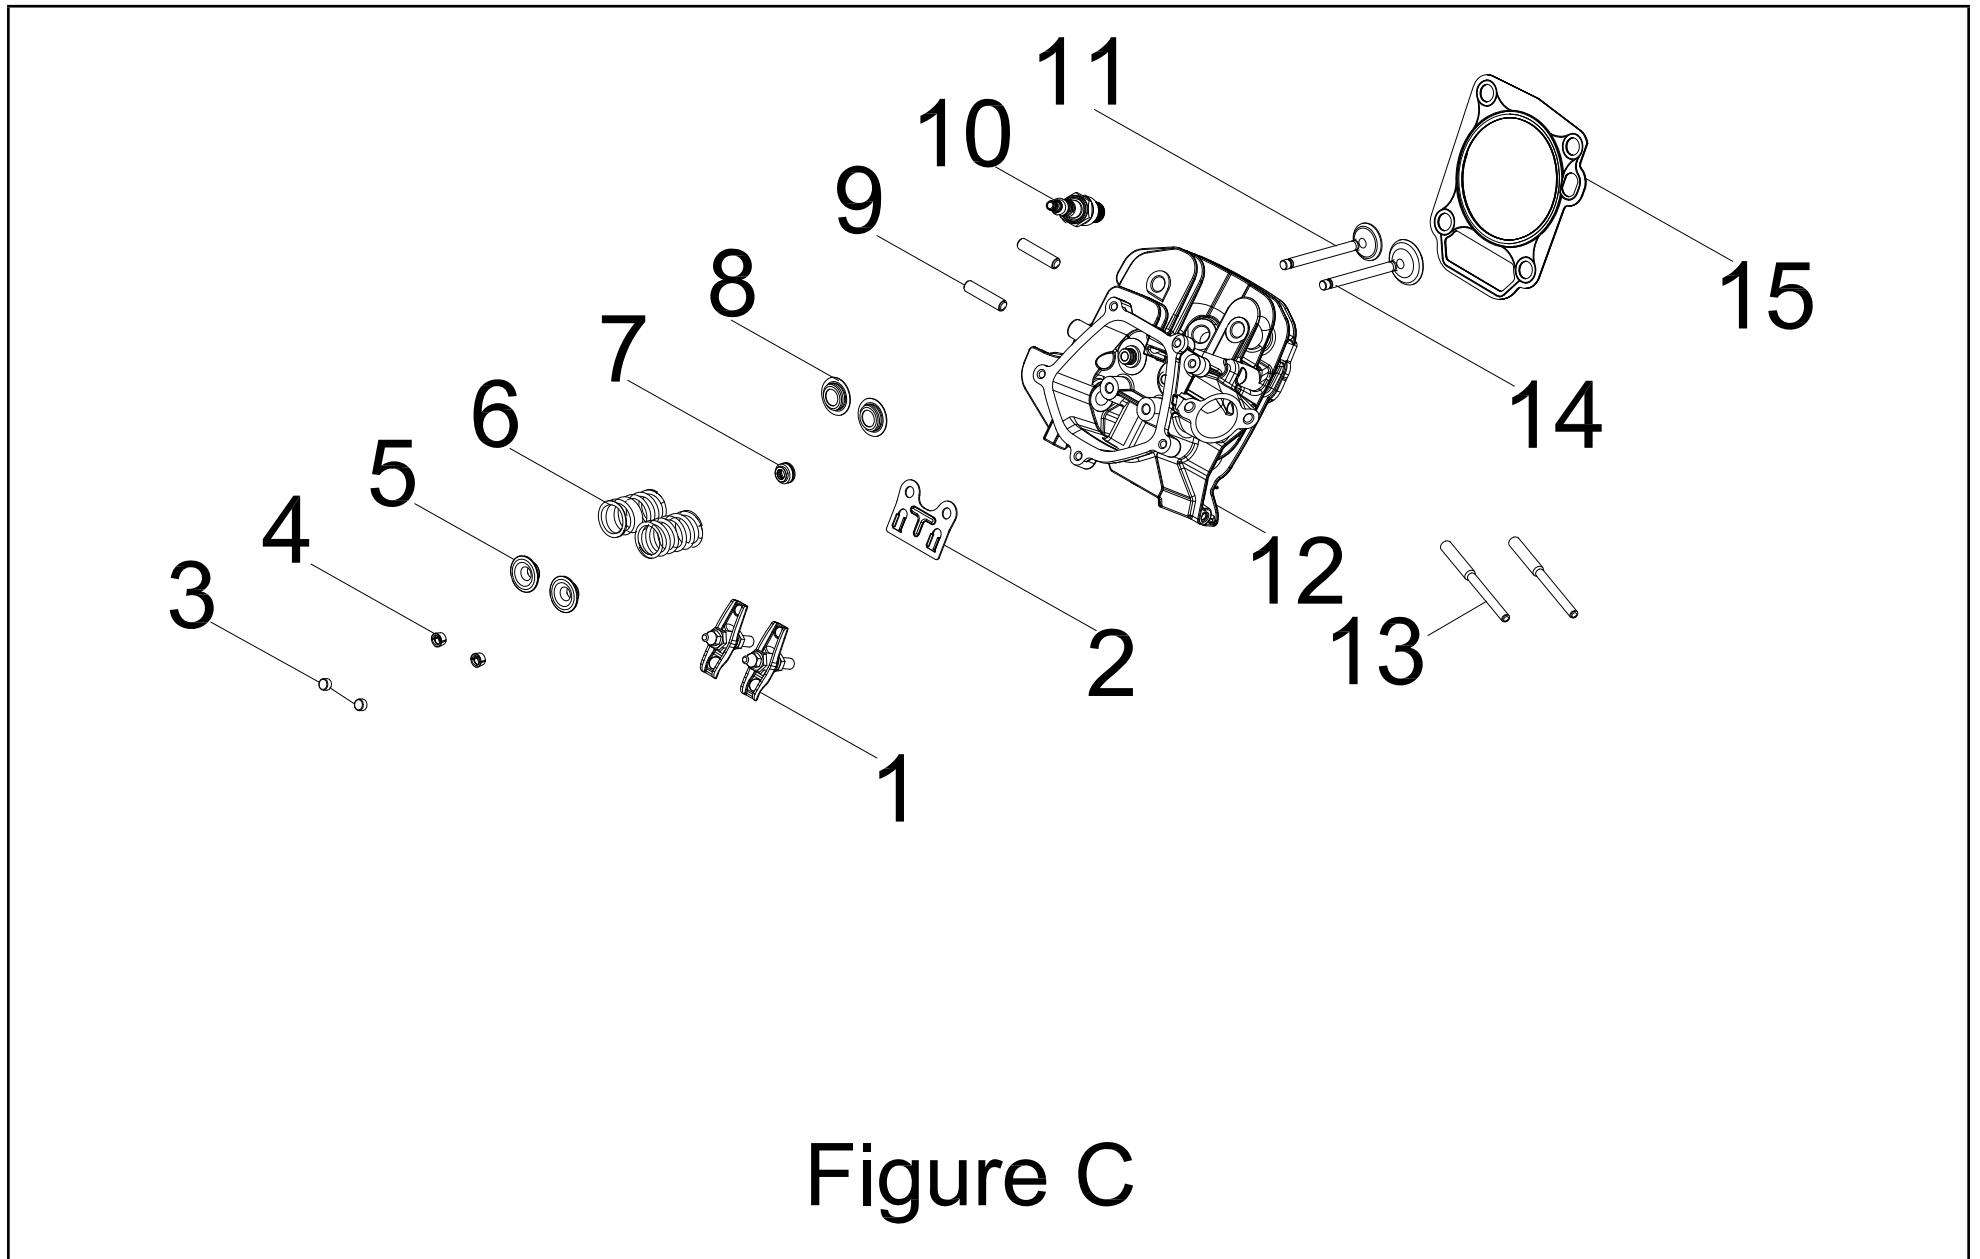

#	Part Number	Description	Qty.
31	100719493	Connecting Rod Assembly	1
32	100003432	Connecting Rod Bolt	2
33	100010275	Drain Bolt, M12 x 1.5 x 15	2
34	100010467	Washer Ø12 x 1.5 x Ø15	2
35	100094024	Oil Level Sensor	1
36	100711963	Crankshaft	1
37	100711980	Camshaft	1
38	100010521-0001	Washer Ø16.2 x 0.3 x Ø24	1
39	100010789	Bearing TM6207E - P64	1
40	100746648	Crankcase Cover Gasket	1
41	100010549	Dowel Pin Ø8 x 12	2
42	100141250	Air Deflector	1
43	100011248-0003	M5 x 10 Flange Bolt	1
44	100712041	Crankcase Gasket	1
45	100011323-0001	M8 x 38 Flange Bolt	9
46	100017653	Oil Seal Ø35 x Ø52 x 7, Spiral Grain	1
47	100004129-0008	Oil Dipstick Assembly	1
48	100008305	Governor Gear	1
49	100010742	Bearing TM6202 - P63	2
50	100150211	Balance Shaft	1
51	100011320-0002	M8 x 35 Flange Bolt	2
52	100752622	Starter	1
53	100715161	Air Guide, Engine Fan	1
54	100011261-0004	M6 x 12 Flange Bolt, GB5789	9
55	100717724	Governor Spring	1
56	100007927	Throttle Return Spring	1
57	100090559	Clamp	1
58	100090516	Governor Rod	1
59	100090515	Governor Arm	1
60	100007989	Governor Shaft Cotter	1

CYLINDER HEAD PARTS DIAGRAM

Figure C

CYLINDER HEAD PARTS LIST

#	Part Number	Description	Qty.
1	100149155	Rocker Arm Assembly	2
2	100748373	Guide Plate, Push Rod	1
3	100004589	Valve Retainer	2
4	100004576	Valve Collet	4
5	100004516	Valve Spring Seat, Upper	2
6	100067633	Valve Spring	2
7	100004602	Oil Seal, Intake Valve	1
8	100004575	Valve Spring Seat, Lower	2
9	100010389	M8 x 35 Stud Bolt	2
10	100009378	Spark Plug F6RTC	1
11	100719490	Exhaust Valve	1
12	100715291	Cylinder Head	1
13	100010364	Stud Bolt M6-8 x 104	2
14	100719491	Intake Valve	1
15	100150209	Cylinder Head Gasket	1