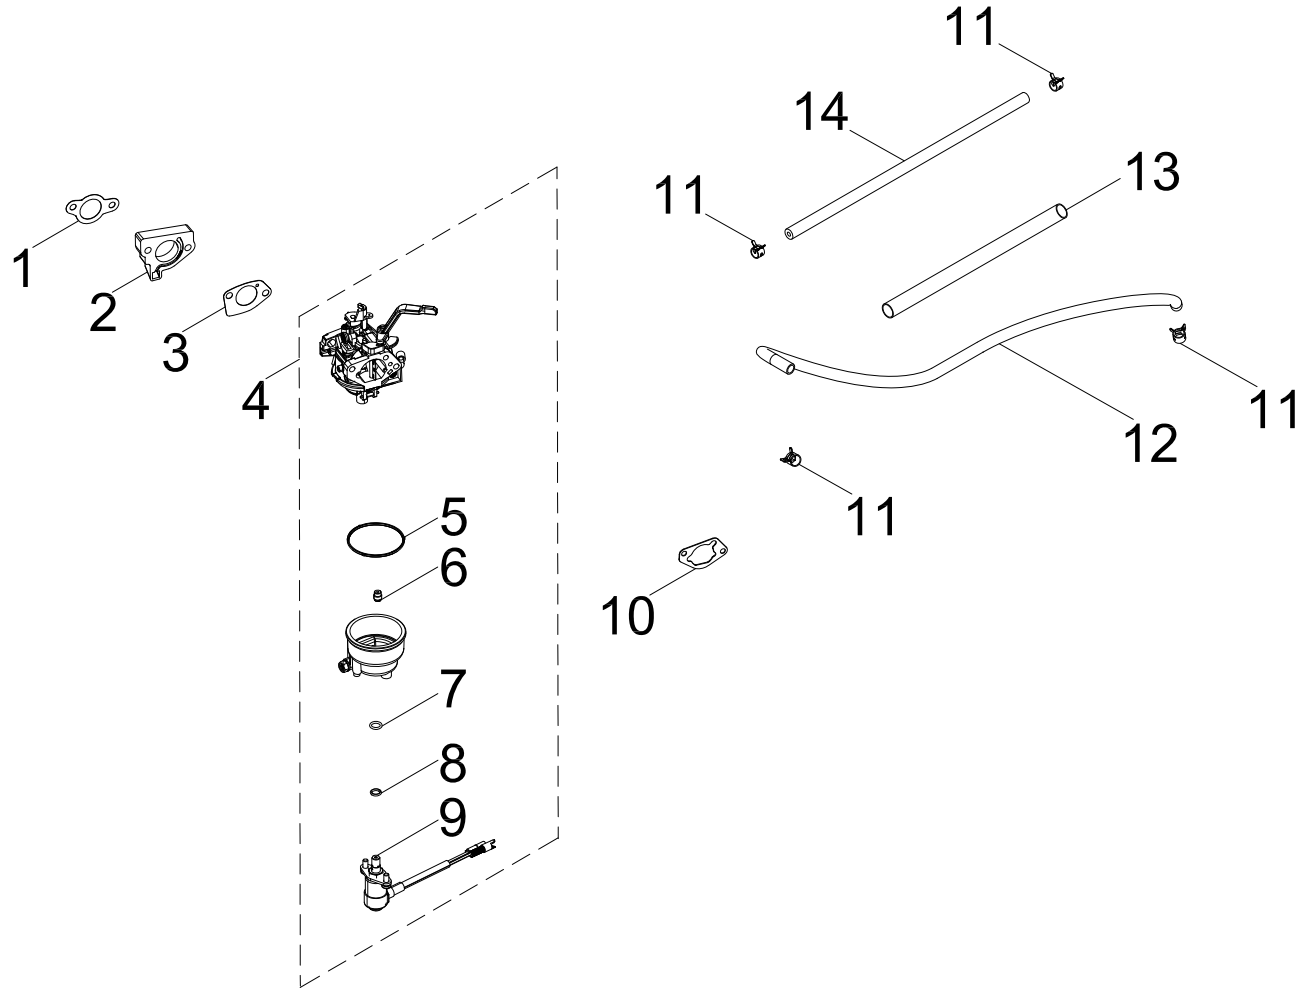

CYLINDER HEAD PARTS DIAGRAM

Figure C

CYLINDER HEAD PARTS LIST

#	Part Number	Description	Qty.
1	100149155	Rocker Arm Assembly	2
2	100748373	Guide Plate, Push Rod	1
3	100004589	Valve Retainer	2
4	100004576	Valve Collet	4
5	100004516	Valve Spring Seat, Upper	2
6	100067633	Valve Spring	2
7	100004602	Oil Seal, Intake Valve	1
8	100004575	Valve Spring Seat, Lower	2
9	100010389	M8 x 35 Stud Bolt	2
10	100009378	Spark Plug F6RTC	1
11	100719490	Exhaust Valve	1
12	100715291	Cylinder Head	1
13	100010364	Stud Bolt M6-8 x 104	2
14	100719491	Intake Valve	1
15	100150209	Cylinder Head Gasket	1

CARBURETOR PARTS DIAGRAM

Figure D

CARBURETOR PARTS LIST

#	Part Number	Description	Qty.
1	100076230	Insulator Gasket	1
2	100005618	Carburetor Insulator	1
3	100076228	Carburetor Gasket	1
4	100713991	Carburetor Assembly	1
5	100005720	Fuel Bowl O-Ring	1
6	100073693	Main Jet Standard (114)	1
	100125928	Main Jet Altitude 1000-3000m (112)	/
7	100130186	O-Ring, Solenoid Valve Base	1
8	100130185	O-Ring, Solenoid Valve	1
9	100718072	Solenoid Valve	1
10	100076229	Air Filter Base Gasket	1
11	100005138	Clamp Ø9.5 x 8	4
12	100747342	Fuel Tube, Ø4 x Ø10 x 465	1
13	100758315-0001	Fuel Hose Jacket	1
14	100747340	Fuel Tube, Ø4 x Ø10 x 290	1