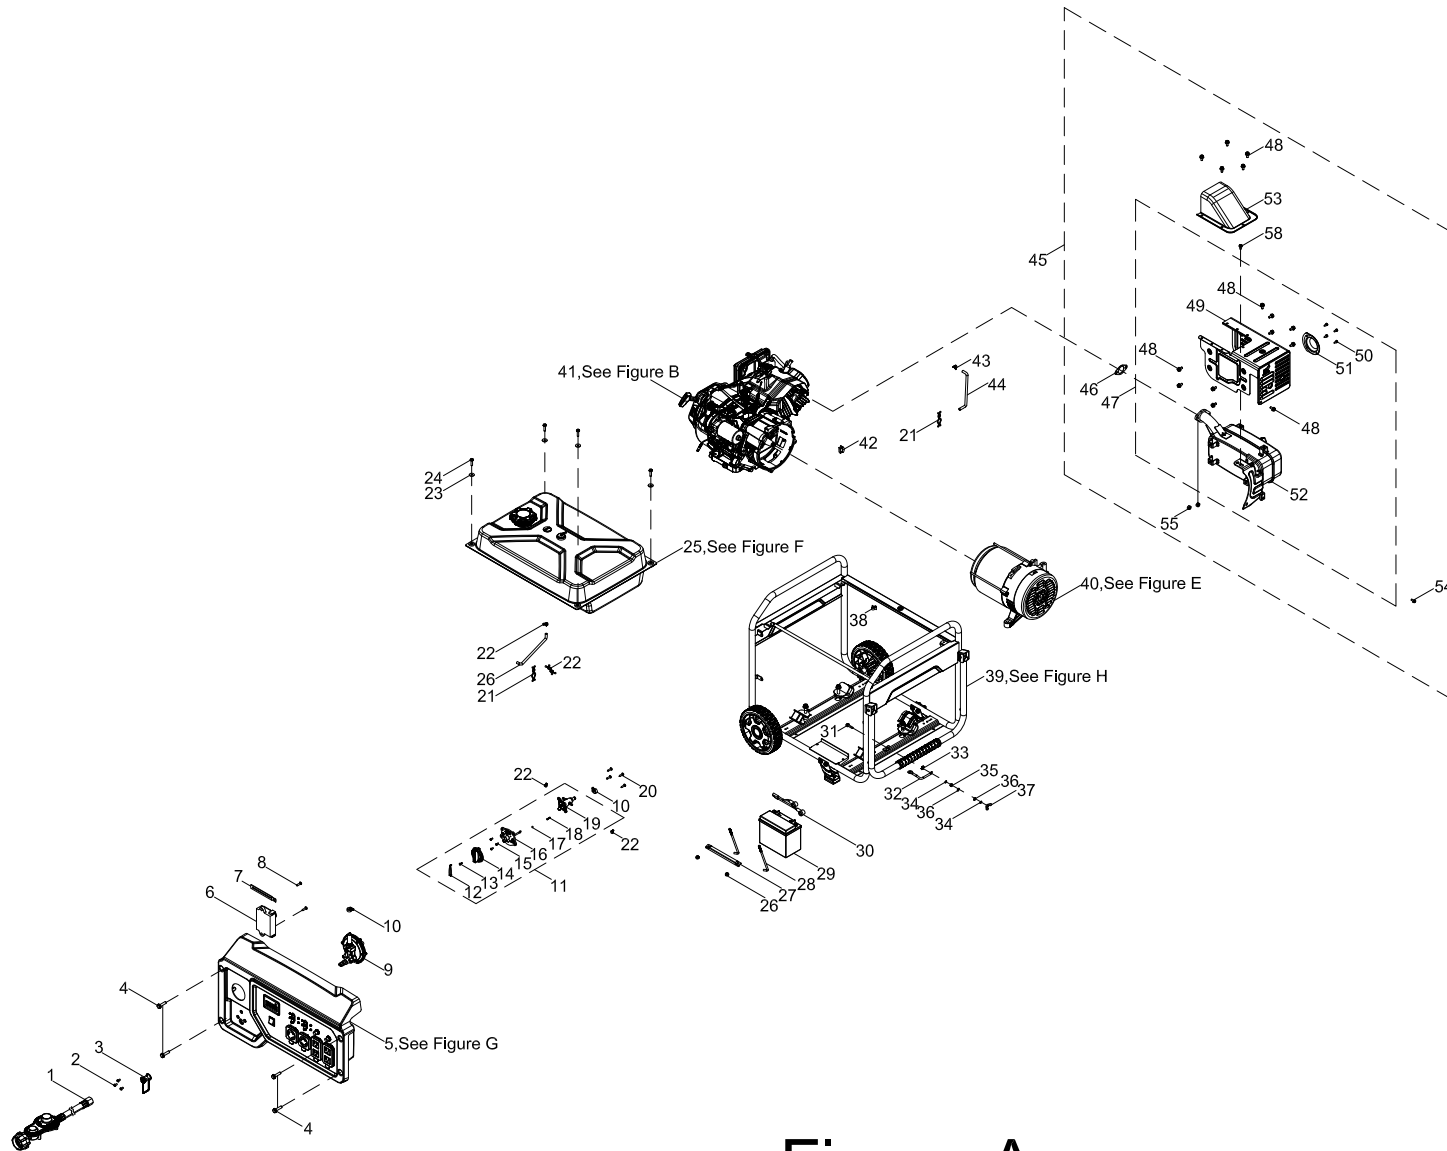

GENERATOR PARTS DIAGRAM

Figure A

GENERATOR PARTS LIST

#	Part Number	Description	Qty.
1	100712815-0001	LPG Hose With Regulator, 2m x 3/8" QC	1
2	100713896-0001	M5 x 16 Screw	3
3	100163911	Rubber Cover, LPG Regulator	1
4	100011264-0002	M6 x 16 Flange Bolt	4
5	100810969	Control Panel Assembly, See Figure G	1
6	5.1830.022	CO Shutdown Module	1
7	100062546	Wire Clip B	1
8	100010954-0002	M5 x 12 Screw	2
9	100811261	LPG Regulator Assembly	1
10	100159468-0001	Fuel Hose Clamp	2
11	100752923	Fuel Valve Assembly	1
12	100712234	Fuel Dial Cover	1
13	100031845-0002	M4 x 12 Screw	1
14	35643-YJP0111-Q2A0	Fuel Dial	1
15	100749867-0001	M4 x 12 Screw, GB9074.4	3
16	100753985	Fuel Dial Mounting Seat	1
17	100717043	Steel Ball	1
18	100717046	Fuel Dial Spring	1
19	100718049	Fuel Valve	1
20	100093250-0002	Self-tapping Screw ST4.8 x 20	4
21	100714686	Clamp 2	2
22	100000658	Clamp	1
23	100010439-0001	Washer Ø6.5 x 2 x Ø25	4
24	100011268-0002	M6 x 25 Flange Bolt	4
25	100734658	Fuel Tank Assembly, See Figure F	1
26	100011452-0003	M6 Flange Lock Nut M6	2
27	100021372-0017	Pressing Plate, Battery, 184 mm	1
28	100021362-0003	Fixing Bolt, Battery	2
29	100021409	Battery, 12V 14Ah	1
30	100752661	DC Wire Harness, Battery	1