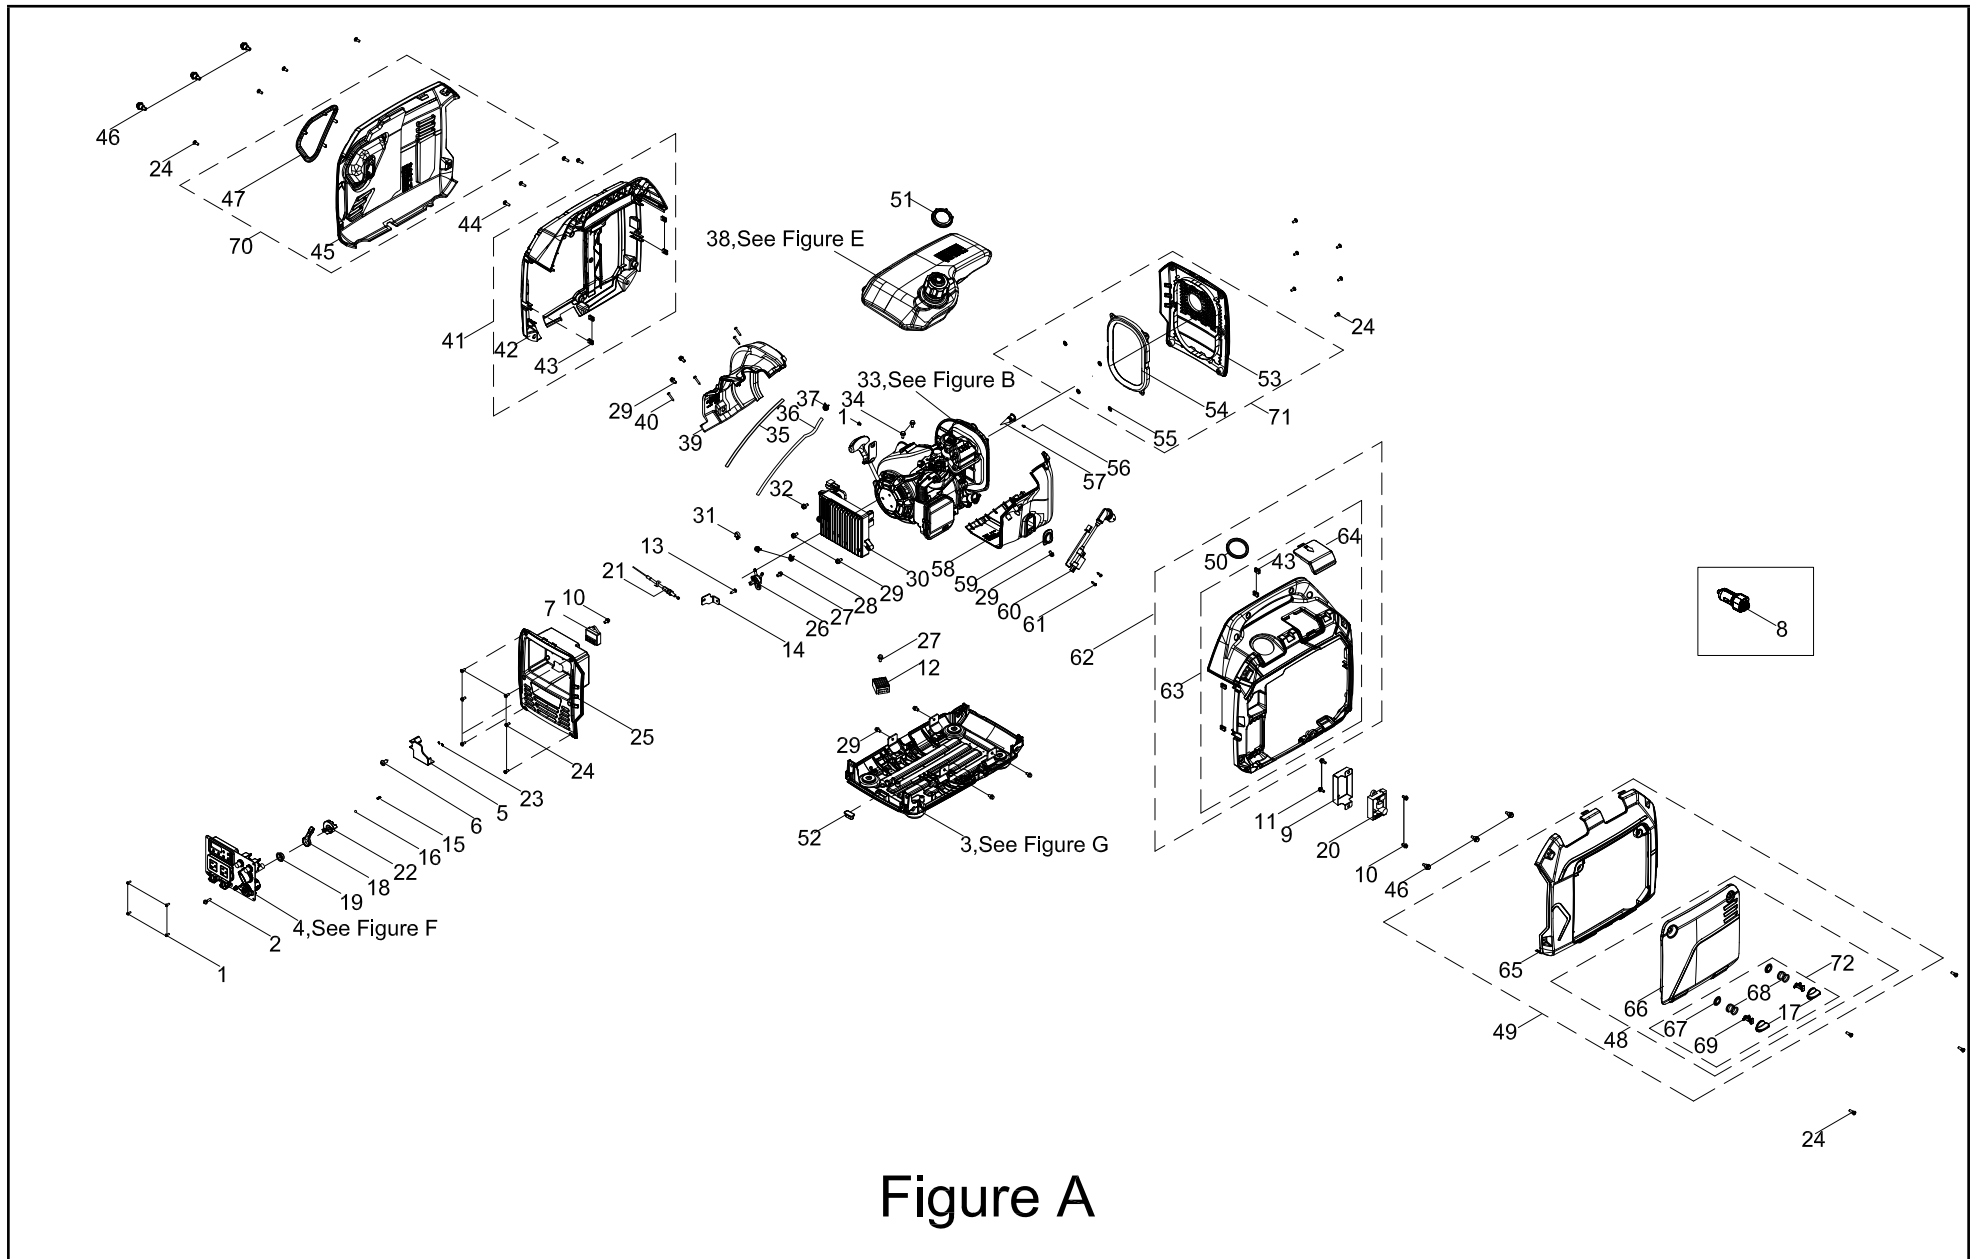

# INVERTER GENERATOR PARTS DIAGRAM

Figure A

## INVERTER GENERATOR PARTS LIST

#	Part Number	Description	Qty.
1	100010946-0001	Screw M4 x 10	5
2	100137684-0003	Bolt M4 x 16	1
3	100731653	Switch Box Base Kit, See Figure G	1
4	100735904-0001	Panel Assembly, See Figure F	1
5	100714558	Wire Stop Block	1
6	100011001-0004	Self-tapping Screw ST4.2 x 10	1
7	100750452	LED Display Module	1
8	100806851	12VDC USB Adapter	1
9	100751697	CO Alarm Housing	1
10	100011261-0004	Flange Bolt M6 x 12	3
11	100729649-0001	Screw M5 x 12	2
12	100750451	Rectifier Bridge, Capacitance	1
13	100032967-0002	Self-tapping Screw ST4.2 x 16	1
14	100714544	Mounting Plate, Recoil Cord	1
15	100098271	Switch Spring	1
16	100099173	Steel Ball	1
17	100142059-0001	1/4 Turn Dial	2
18	100714543	Swing Arm	1
19	100714542	Block, Swing Arm	1
20	5.1830.022	CO Shutdown Module	1
21	100714541	Cable	1
22	100712960	Switch Block	1
23	100091757	Circlip, Bearing Holder, Ø1.8 x Ø6	2
24	100081995	Step Bolt M5 x 16	20
25	100727920-0001	Front Panel, Black	1
26	100141146	Fuel Valve, Angle 45°	1
27	100011571-0001	Big Flange Bolt M6 x 14	2
28	100005149	Clamp 1, Ø7.5	2
29	100011570-0001	Big Flange Bolt M6 x 12	9
30	100735905	Inverter, 120V 60Hz	1