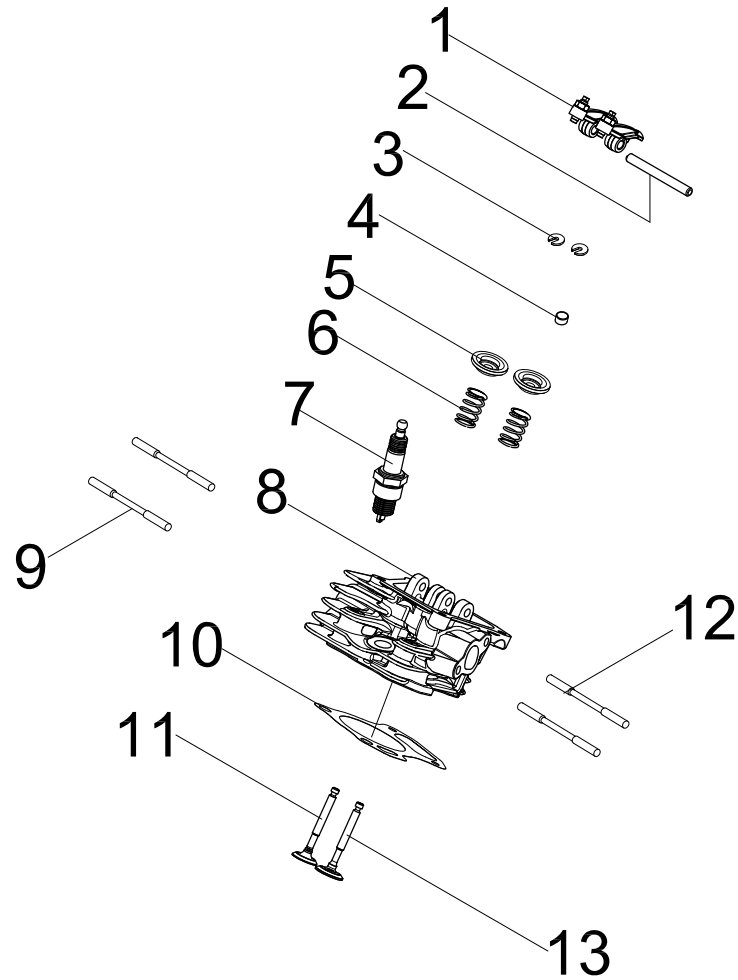

# ENGINE PARTS DIAGRAM

Figure B

**ENGINE PARTS LIST**

#	Part Number	Description	Qty.
1	100033099-0006	Big Flange Bolt M6 x 18	4
2	100011223-0001	Flange Bolt M6 x 32	2
3	100154528	Breather Tube	1
4	100072876	Cylinder Head Cover Assembly	1
5	100762680	Gasket, Cylinder Cover	1
6	100762679	Inner Cover, Cylinder Head Cover	1
7	100005133	Cross Screw M3 x 6	3
8	100075052	Gasket, Cylinder Head Cover	1
9	100072871	Cooling Fan	1
10	100160799	Stator Assembly, Fe	1
11	100085871	Rotor Assembly, Permanent Magneto	1
12	100011571-0001	Big Flange Bolt M6 x 14	3
13	100748946-0002	Recoil Starter Assembly	1
14	100000655	Wire Clip B	1
15	100011275-0002	Flange Bolt M6 x 50, GB5789	4
16	100075482	Air Filter Cover	1
17	100075483	Air Filter Element	1
18	100075043	Muffler Pad	1
19	100775263-0001	Exhaust Muffler Assembly	1
20	100011277-0001	Flange Bolt M6 x 60, GB5789	3
21	100011452-0003	Lock Nut M6, Flange	2
22	100085054	Fan Cover	1
23	100031968-0002	Big Flange Bolt M6 x 20	7
24	100084322-0003	Oil Dipstick Assembly	1
25	100752614	Trigger	1
26	100085697	Oil Seal Ø20 x Ø32 x 6	1
27	100072617	Cover, Crankcase	1
28	100746545	Carburetor Assembly - See Figure D	1
29	100005149	Clamp 1, Ø7.5	1
30	100087351	Fuel Tube	1

## CYLINDER HEAD PARTS DIAGRAM

Figure C

**CYLINDER HEAD PARTS LIST**

#	Part Number	Description	Qty.
1	100075054	Rocker Arm Assembly	2
2	100075053	Shaft, Rocker Arm	1
3	100075055	Valve Collet	2
4	100075058	Valve Rotator	1
5	100075056	Valve Spring Seat, 182F	2
6	100159357	Spring Valve	2
7	100097810	Spark Plug(E6RTC)	1
8	100148916	Cylinder Head	1
9	100088412	Stud Bolt M6 x 73	2
10	100085694	Gasket, Cylinder Head	1
11	100075059	Valve Exhaust	1
12	100010348	Stud Bolt M6 x 87	2
13	100159354	Valve Intake	1