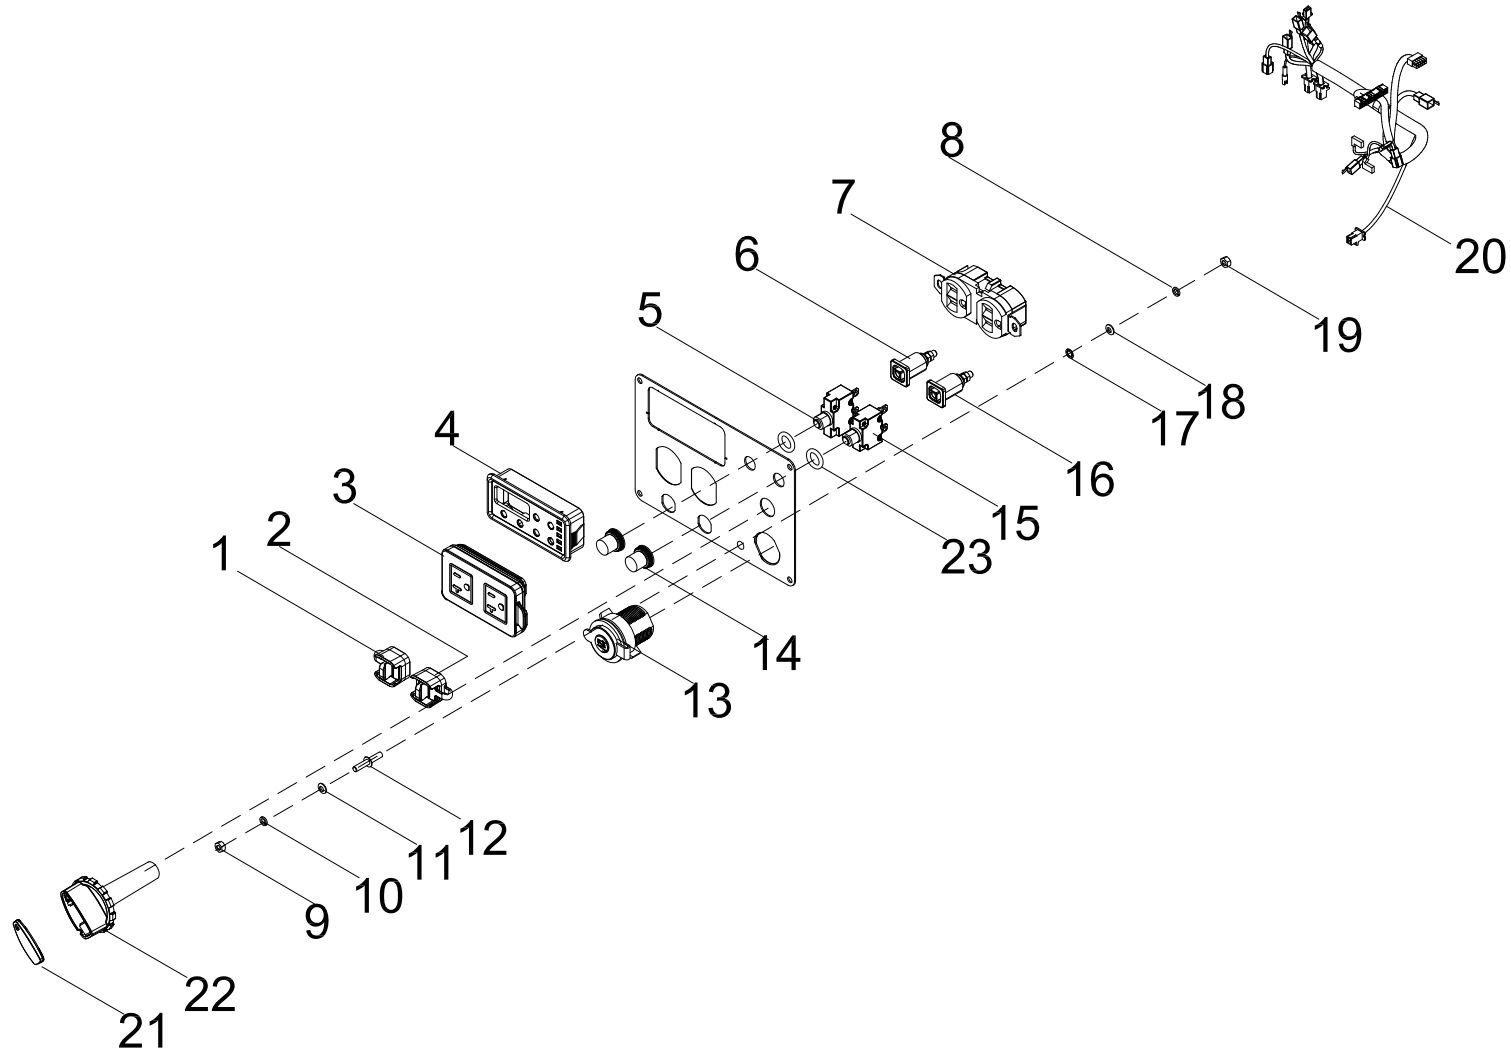

# CONTROL PANEL PARTS DIAGRAM

Figure F

**CONTROL PANEL PARTS LIST**

#	Part Number	Description	Qty.
1	100735685-0001	Parallel Port Cover, Square, Red	1
2	100735685-0002	Parallel Port Cover, Square, Black	1
3	100731575	Receptacle Cover 5-20R, Duplex	1
4	100748336	Intelligauge, INT5CINV	1
5	100019747	20Amp Circuit Breaker, Push Button	1
6	100746006-0001	Parallel Port, Square, Red	1
7	100020029	Receptacle 5-20R, Duplex	1
8	100010885-0003	Spring Washer Ø5	1
9	100011421-0003	Flange Nut M6	1
10	100010886-0004	Spring Washer Ø6	1
11	100010910-0003	Flat Washer Ø6	1
12	100092320	Ground Stud	1
13	100019782	Receptacle, 12 VDC	1
14	100120180	Cover, Circuit Breaker	2
15	100719032	8Amp Circuit Breaker, Push Button	1
16	100746006-0002	Parallel Port, Square, Black	1
17	100011025-0001	Lock Washer Ø6, Toothed	1
18	100010919-0002	Flat Washer Ø5	1
19	100011419-0001	Nut M5	1
20	100748728	Wire Harness Assembly	1
21	100715786-0001	Cover, Fuel Switch Handle	1
22	100715787	Fuel Valve Lever	1
23	100031552	O-Ring	2

## HOUSING ASSEMBLY PARTS DIAGRAM

Figure G

**HOUSING ASSEMBLY PARTS LIST**

#	Part Number	Description	Qty.
1	100072715	Vibration Mount, Support	4
2	100088546	Housing Assembly, Bottom, Black	1
3	100050562	Threaded Clamp	4
4	100072711	Housing, Bottom, Black	1
5	100072994-0001	Step Nut M6	6
6	100011452-0003	Nut M6	4
7	100072712	Foot, Bottom Housing	4
8	100011570-0001	Big Flange Bolt M6 x 12	4

# WIRING DIAGRAM