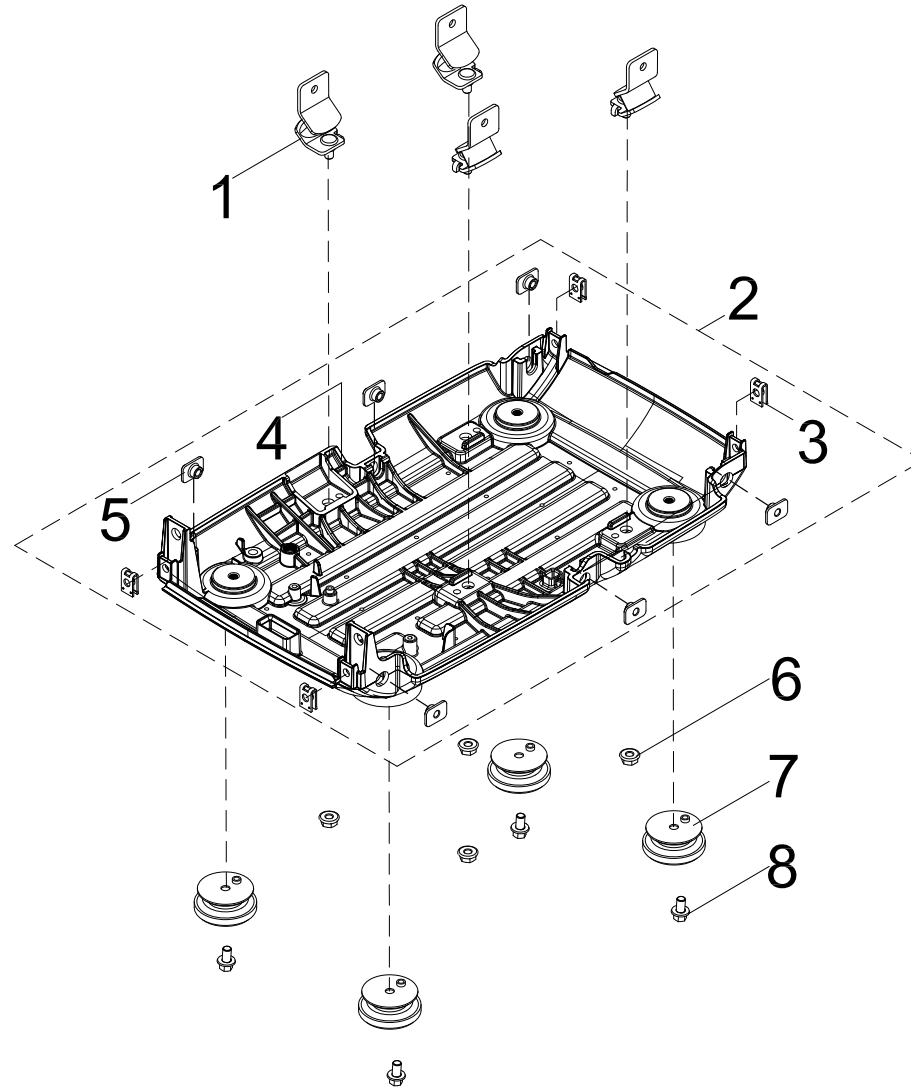

# CONTROL PANEL PARTS DIAGRAM

Figure F

**CONTROL PANEL PARTS LIST**

#	Part Number	Description	Qty.
1	100735685-0001	Parallel Port Cover, Square, Red	1
2	100735685-0002	Parallel Port Cover, Square, Black	1
3	100731575	Receptacle Cover 5-20R, Duplex	1
4	100748336	Intelligauge, INT5CINV	1
5	100019747	20Amp Circuit Breaker, Push Button	1
6	100746006-0001	Parallel Port, Square, Red	1
7	100020029	Receptacle 5-20R, Duplex	1
8	100010885-0003	Spring Washer Ø5	1
9	100011421-0003	Flange Nut M6	1
10	100010886-0004	Spring Washer Ø6	1
11	100010910-0003	Flat Washer Ø6	1
12	100092320	Ground Stud	1
13	100019782	Receptacle, 12 VDC	1
14	100120180	Cover, Circuit Breaker	2
15	100719032	8Amp Circuit Breaker, Push Button	1
16	100746006-0002	Parallel Port, Square, Black	1
17	100011025-0001	Lock Washer Ø6, Toothed	1
18	100010919-0002	Flat Washer Ø5	1
19	100011419-0001	Nut M5	1
20	100748728	Wire Harness Assembly	1
21	100715786-0001	Cover, Fuel Switch Handle	1
22	100715787	Fuel Valve Lever	1
23	100031552	O-Ring	2

## HOUSING ASSEMBLY PARTS DIAGRAM

Figure G

**HOUSING ASSEMBLY PARTS LIST**

#	Part Number	Description	Qty.
1	100072715	Vibration Mount, Support	4
2	100088546	Housing Assembly, Bottom, Black	1
3	100050562	Threaded Clamp	4
4	100072711	Housing, Bottom, Black	1
5	100072994-0001	Step Nut M6	6
6	100011452-0003	Nut M6	4
7	100072712	Foot, Bottom Housing	4
8	100011570-0001	Big Flange Bolt M6 x 12	4

# WIRING DIAGRAM