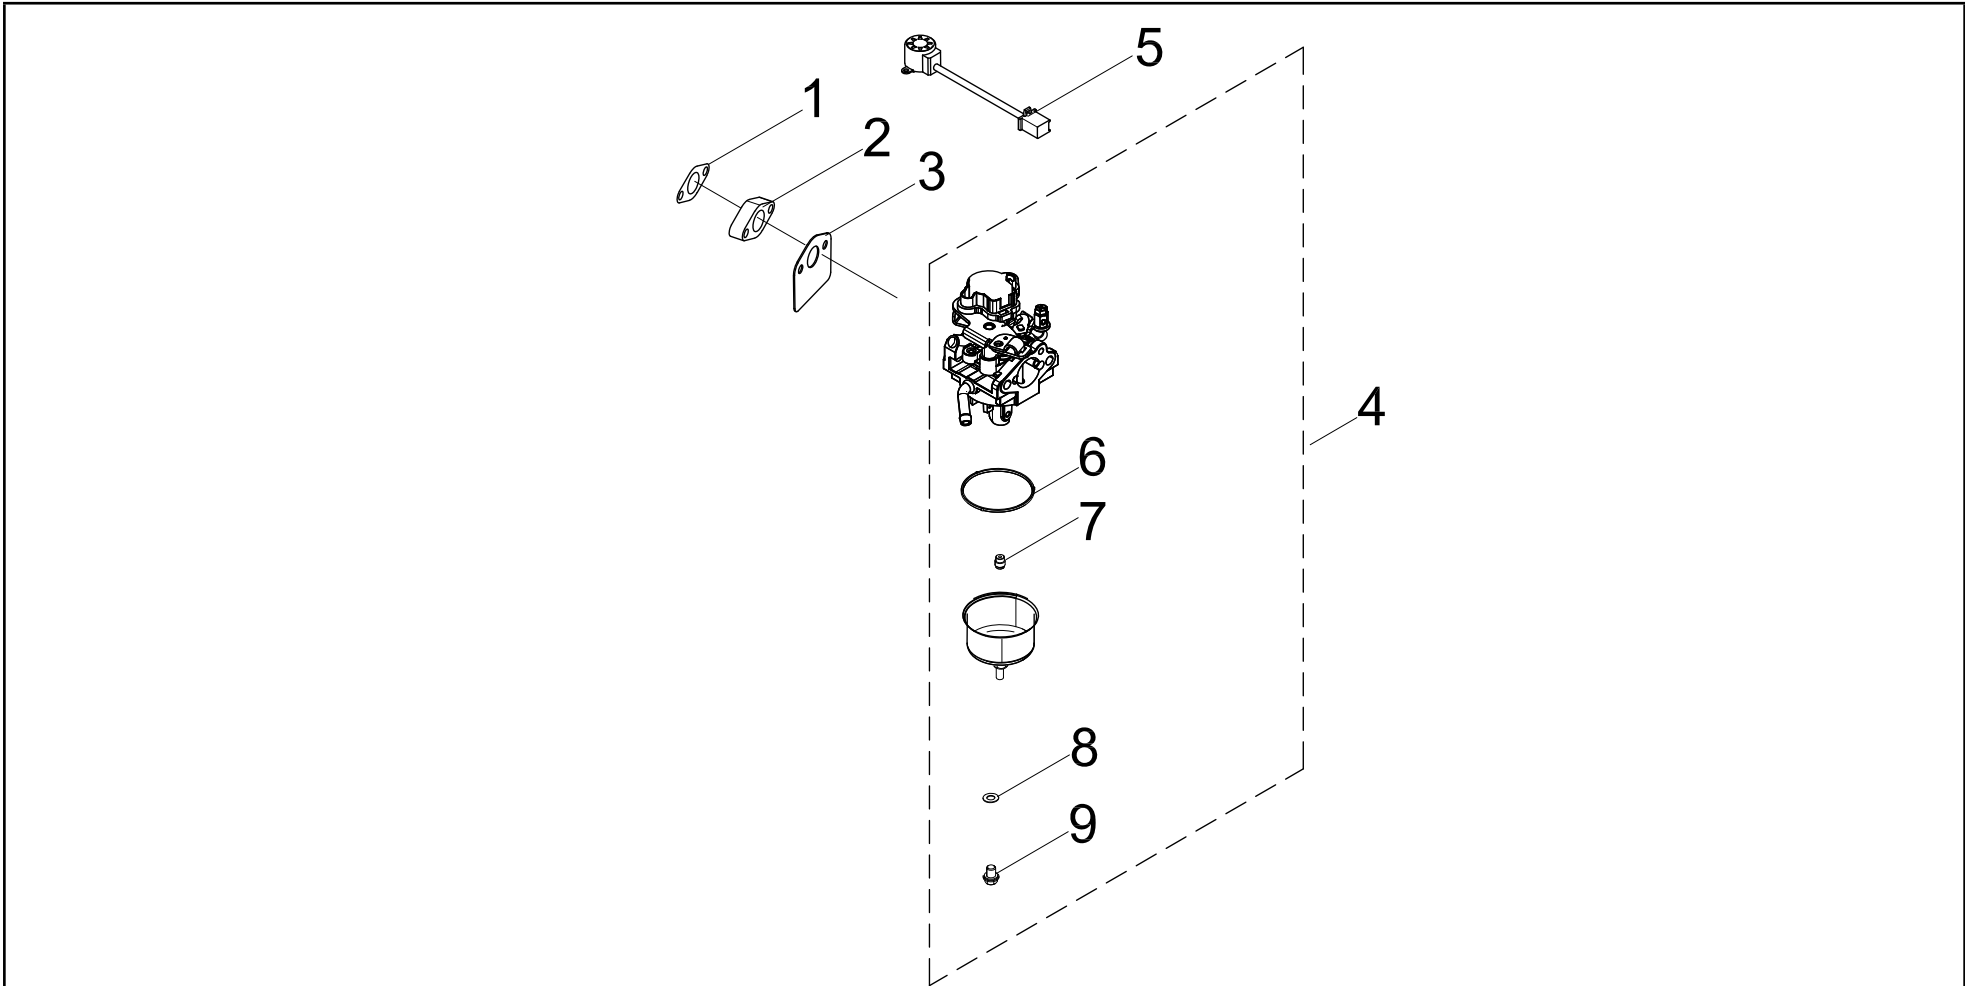

## CYLINDER HEAD PARTS DIAGRAM

Figure C

**CYLINDER HEAD PARTS LIST**

#	Part Number	Description	Qty.
1	100075054	Rocker Arm Assembly	2
2	100075053	Shaft, Rocker Arm	1
3	100075055	Valve Collet	2
4	100075058	Valve Rotator	1
5	100075056	Valve Spring Seat, 182F	2
6	100159357	Spring Valve	2
7	100097810	Spark Plug(E6RTC)	1
8	100148916	Cylinder Head	1
9	100088412	Stud Bolt M6 x 73	2
10	100085694	Gasket, Cylinder Head	1
11	100075059	Valve Exhaust	1
12	100010348	Stud Bolt M6 x 87	2
13	100159354	Valve Intake	1

# CARBURETOR PARTS DIAGRAM

Figure D

**CARBURETOR PARTS LIST**

#	Part Number	Description	Qty.
1	100075048	Gasket, Insulator	1
2	100075049	Insulator, Carburetor	1
3	100075050	Gasket, Carburetor	1
4	100159122	Carburetor	1
5	100061512	Stepper Motor	1
6	100131960	Fuel Bowl O-Ring	1
7	100163552	Main Jet Standard (70)	1
	100163549	Main Jet Altitude 1000-2000m (69)	/
	100163550	Main Jet Altitude 2000-3000m (68)	/
8	100006037	Fuel Bowl Mounting Bolt Gasket	1
9	100131964	Fuel Bowl Mounting Bolt	1