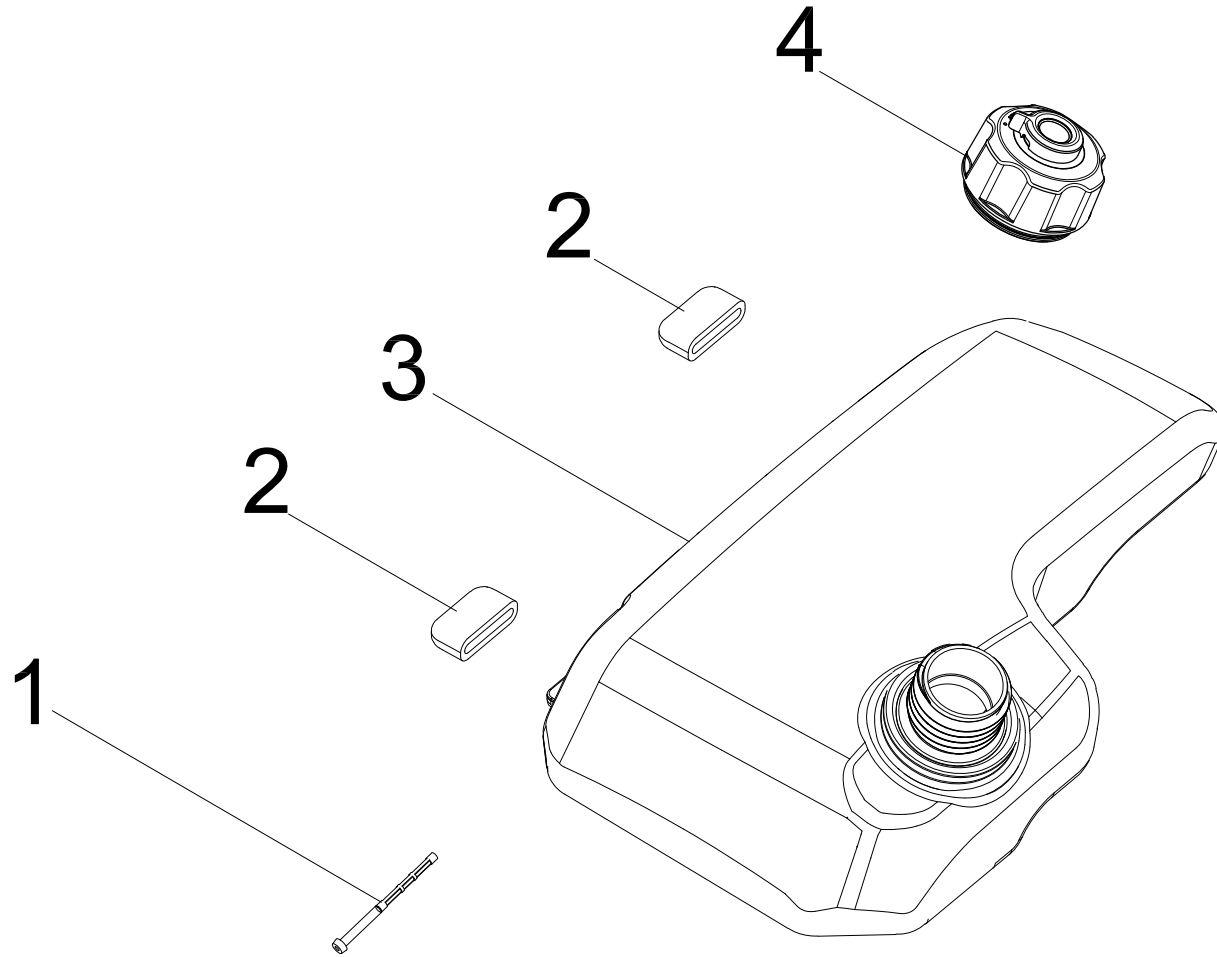

## CYLINDER HEAD PARTS DIAGRAM

Figure C

**CYLINDER HEAD PARTS LIST**

#	Part Number	Description	Qty.
1	100075054	Rocker Arm Assembly	2
2	100075053	Shaft, Rocker Arm	1
3	100075055	Valve Collet	2
4	100075058	Valve Rotator	1
5	100075056	Valve Spring Seat, 182F	2
6	100159357	Spring Valve	2
7	100097810	Spark Plug(E6RTC)	1
8	100148916	Cylinder Head	1
9	100088412	Stud Bolt M6 x 73	2
10	100085694	Gasket, Cylinder Head	1
11	100075059	Valve Exhaust	1
12	100010348	Stud Bolt M6 x 87	2
13	100159354	Valve Intake	1

# CARBURETOR PARTS DIAGRAM

Figure D

**CARBURETOR PARTS LIST**

#	Part Number	Description	Qty.
1	100075048	Gasket, Insulator	1
2	100075049	Insulator, Carburetor	1
3	100075050	Gasket, Carburetor	1
4	100159122	Carburetor	1
5	100061512	Stepper Motor	1
6	100131960	Fuel Bowl O-Ring	1
7	100163552	Main Jet Standard (70)	1
	100163549	Main Jet Altitude 1000-2000m (69)	/
	100163550	Main Jet Altitude 2000-3000m (68)	/
8	100006037	Fuel Bowl Mounting Bolt Gasket	1
9	100131964	Fuel Bowl Mounting Bolt	1

## FUEL TANK PARTS DIAGRAM

Figure E