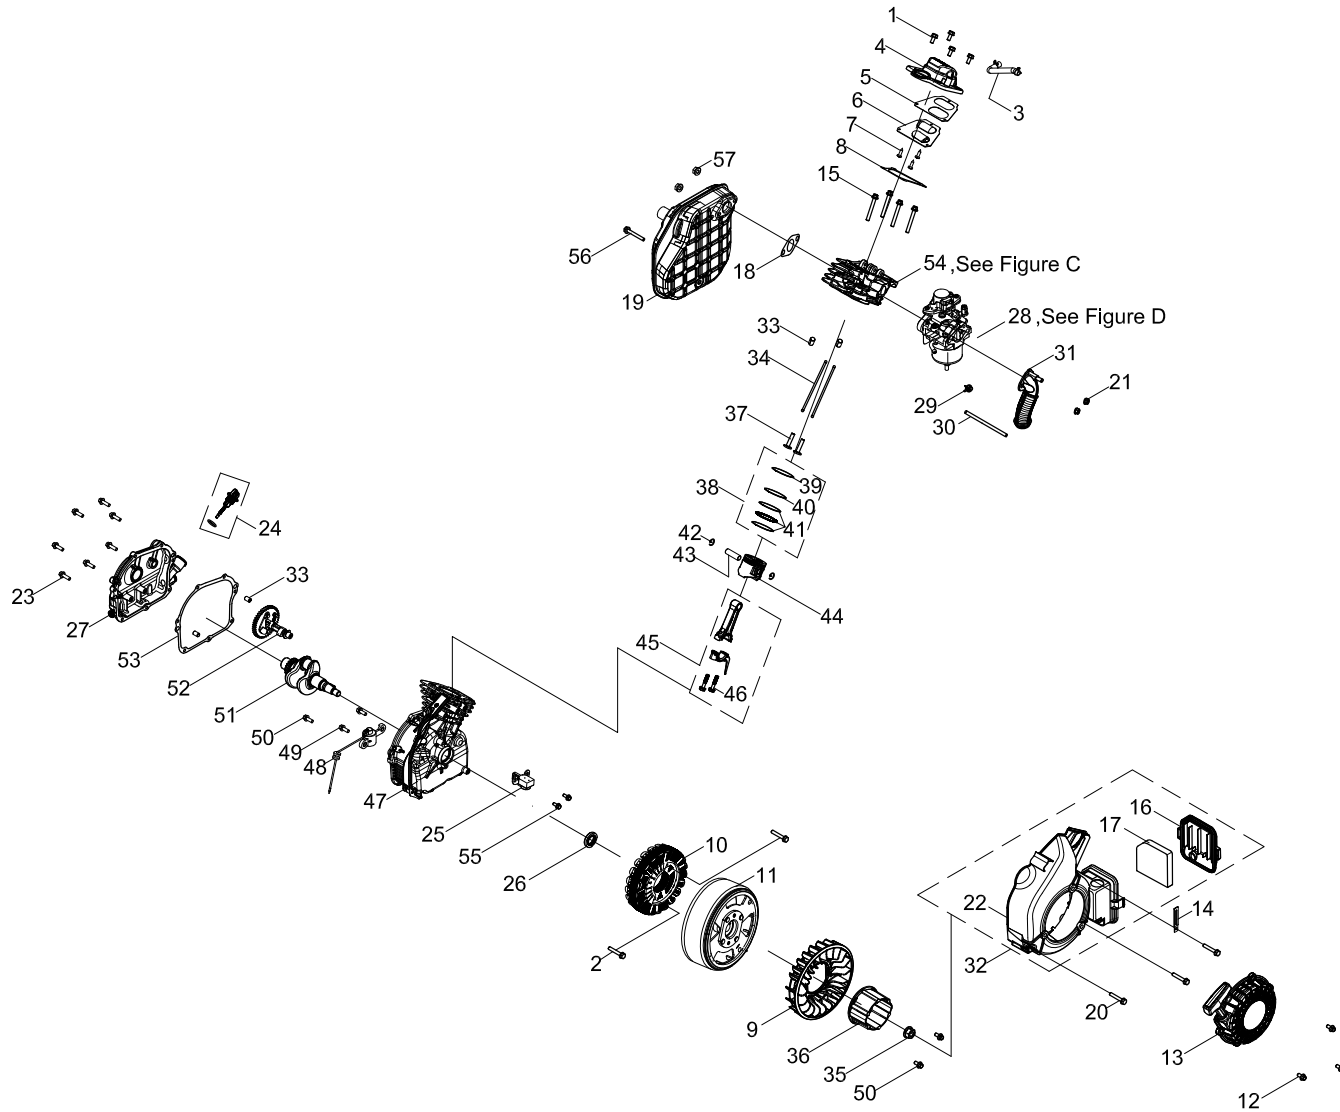

# ENGINE PARTS DIAGRAM

Figure B

**ENGINE PARTS LIST**

#	Part Number	Description	Qty.
1	100033099-0006	Big Flange Bolt M6 x 18	4
2	100011223-0001	Flange Bolt M6 x 32	2
3	100154528	Breather Tube	1
4	100072876	Cylinder Head Cover Assembly	1
5	100762680	Gasket, Cylinder Cover	1
6	100762679	Inner Cover, Cylinder Head Cover	1
7	100005133	Cross Screw M3 x 6	3
8	100075052	Gasket, Cylinder Head Cover	1
9	100072871	Cooling Fan	1
10	100160799	Stator Assembly, Fe	1
11	100085871	Rotor Assembly, Permanent Magneto	1
12	100011571-0001	Big Flange Bolt M6 x 14	3
13	100748946-0002	Recoil Starter Assembly	1
14	100000655	Wire Clip B	1
15	100011275-0002	Flange Bolt M6 x 50, GB5789	4
16	100075482	Air Filter Cover	1
17	100075483	Air Filter Element	1
18	100075043	Muffler Pad	1
19	100775263-0001	Exhaust Muffler Assembly	1
20	100011277-0001	Flange Bolt M6 x 60, GB5789	3
21	100011452-0003	Lock Nut M6, Flange	2
22	100085054	Fan Cover	1
23	100031968-0002	Big Flange Bolt M6 x 20	7
24	100084322-0003	Oil Dipstick Assembly	1
25	100752614	Trigger	1
26	100085697	Oil Seal Ø20 x Ø32 x 6	1
27	100072617	Cover, Crankcase	1
28	100746545	Carburetor Assembly - See Figure D	1
29	100005149	Clamp 1, Ø7.5	1
30	100087351	Fuel Tube	1

## CYLINDER HEAD PARTS DIAGRAM

Figure C

**CYLINDER HEAD PARTS LIST**

#	Part Number	Description	Qty.
1	100075054	Rocker Arm Assembly	2
2	100075053	Shaft, Rocker Arm	1
3	100075055	Valve Collet	2
4	100075058	Valve Rotator	1
5	100075056	Valve Spring Seat, 182F	2
6	100159357	Spring Valve	2
7	100097810	Spark Plug(E6RTC)	1
8	100148916	Cylinder Head	1
9	100088412	Stud Bolt M6 x 73	2
10	100085694	Gasket, Cylinder Head	1
11	100075059	Valve Exhaust	1
12	100010348	Stud Bolt M6 x 87	2
13	100159354	Valve Intake	1