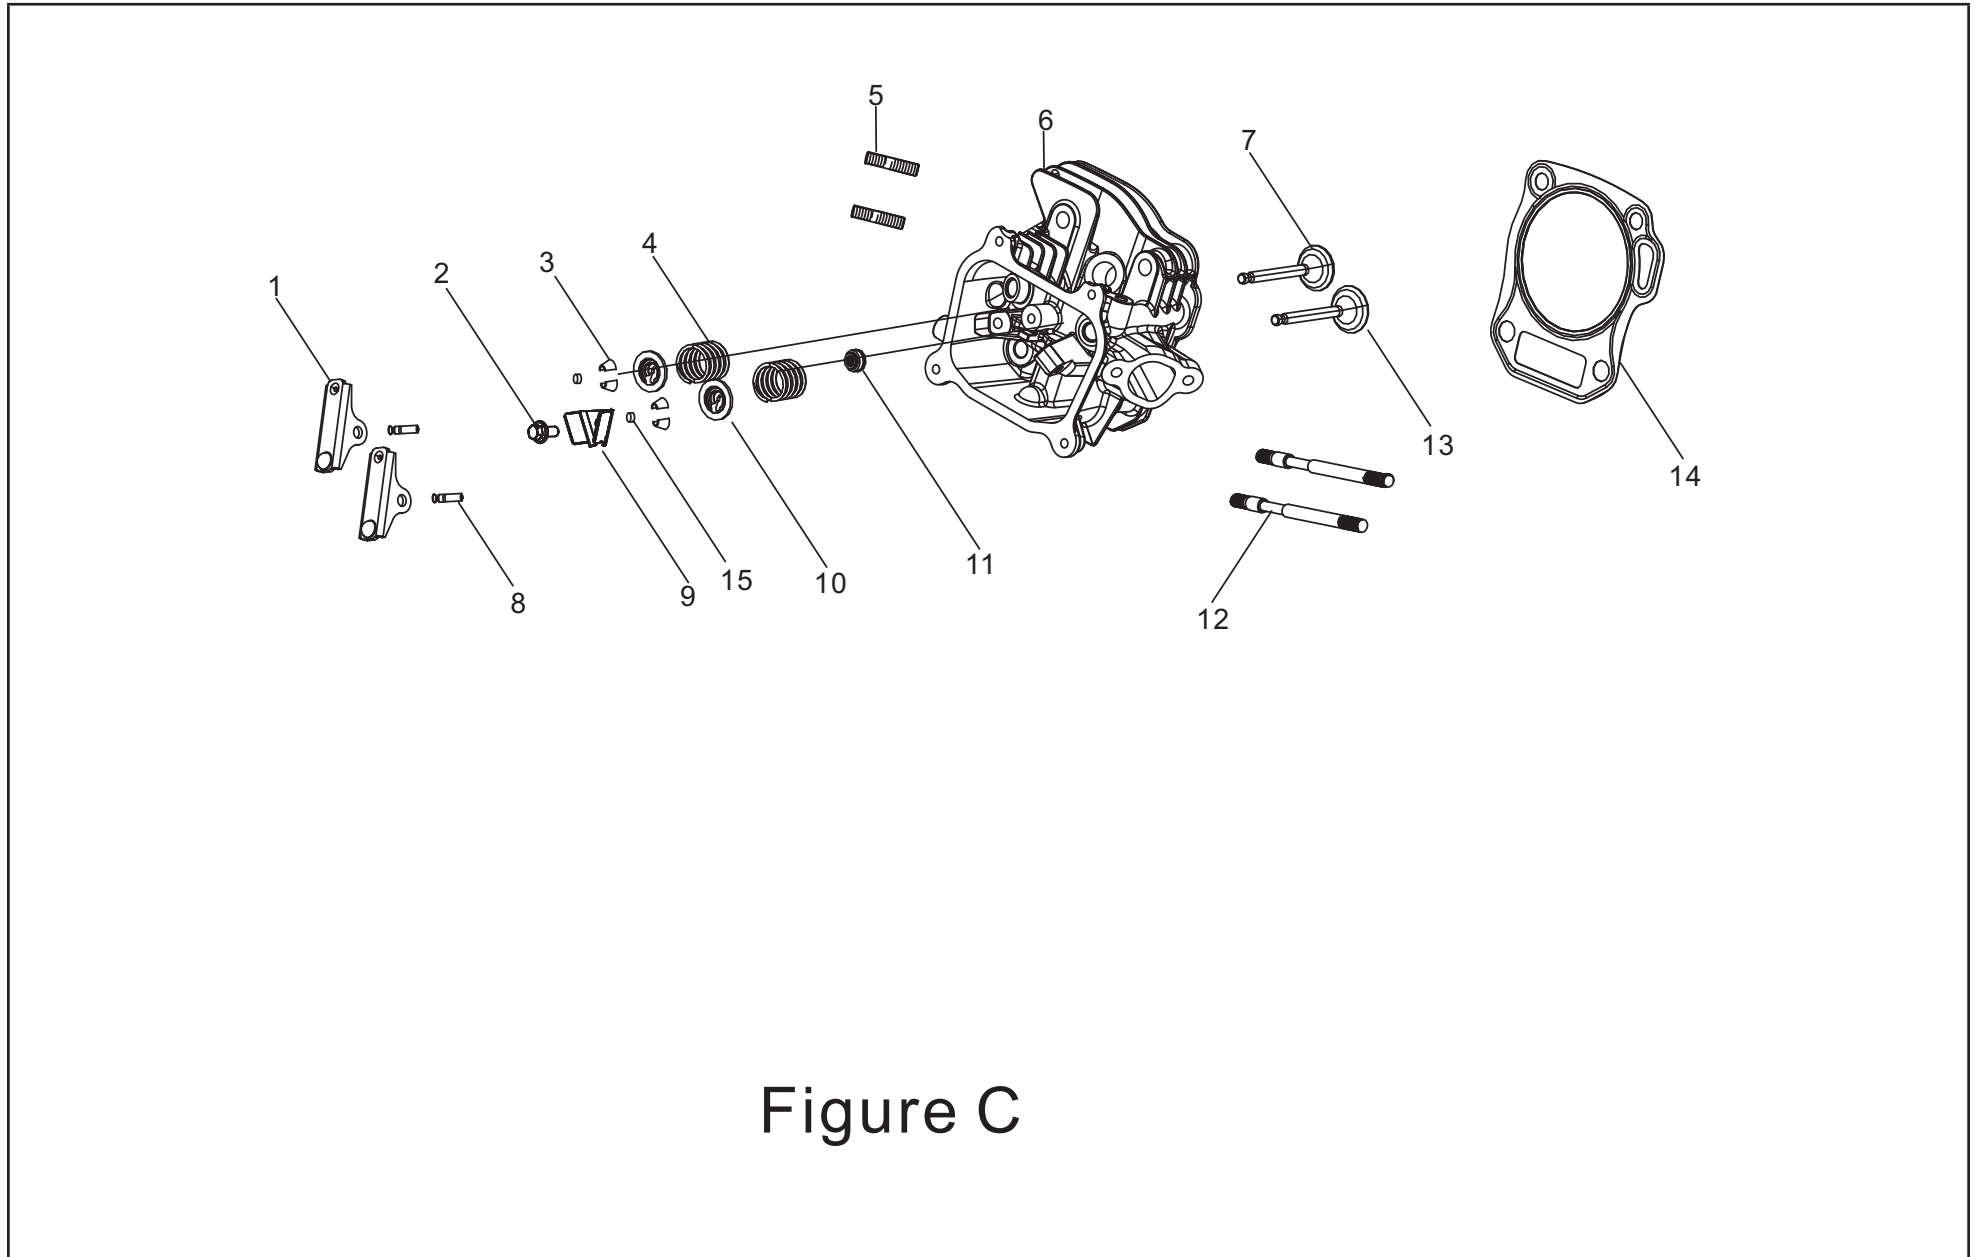

CYLINDER HEAD PARTS DIAGRAM

Figure C

CYLINDER HEAD PARTS LIST

#	Part Number	Description	Qty.
1	14310-00008	Valve Rocker Subassembly	2
2	90001-000018	M6 x 12 Hex Flange Bolt, White Zn	1
3	12109-000004	Valve Lock Clamp	4
4	12103-000010	Valve Spring	2
5	90203-000001	M8 x 34 Stud, Blk Zn	2
6	12140-000034	Cylinder Head Subassembly	1
7	12121-000018	Exhaust Valve	1
8	14318-000007	Valve Rocker Shaft Subassembly	2
9	12419-000002	Pin Plate, Cylinder Head Cover	1
10	12112-000008	Valve Spring Retainer	2
11	12101-000003	Seal Guide	1
12	90207-000002	M6 x 105 Stud, Blk Zn	2
13	12111-000016	Inlet Valve	1
14	12131-000009	Cylinder Head Gasket	1
15	12104-000003	Valve Rotator	2

FRAME PARTS DIAGRAM

Figure E

FRAME PARTS LIST

#	Part Number	Description	Qty.
1	90341-000001	M6 Nylon Nut, White Zn	2
2	90408-000015	Flat Washer, Ø18 x 6.5 x 1.5, White Zn	2
3	54122-000002	Handle Tube Connecting 2, Right Seat	1
4	90412-000001	Flat Washer, Ø12.2 x Ø27 x 2	2
5	90412-000002	Flat Washer, Ø13 x Ø25 x 1, White Zn	6
6	42017-000001	Lock Washers, Ø12.2, White Zn	2
7	90419-000002	Butterfly Washer, Blk Zn	4
8	90007-000011	M6 x 16 Hex Flange Bolt, White Zn	4
9	54113-000006	Handle Tube Connecting, Right Seat	1
10	26231-000001	Fixed Axis Shaft, Blk Zn	2
11	51100-000060	Frame Assembly	1
12	54113-000005	Handle Tube Connecting 1, Left Seat	1
13	54122-000001	Handle Tube Connecting 2, Left Seat	1
14	90001-000017	M6 x 10 Hex Flange Bolt, Blk Zn	4