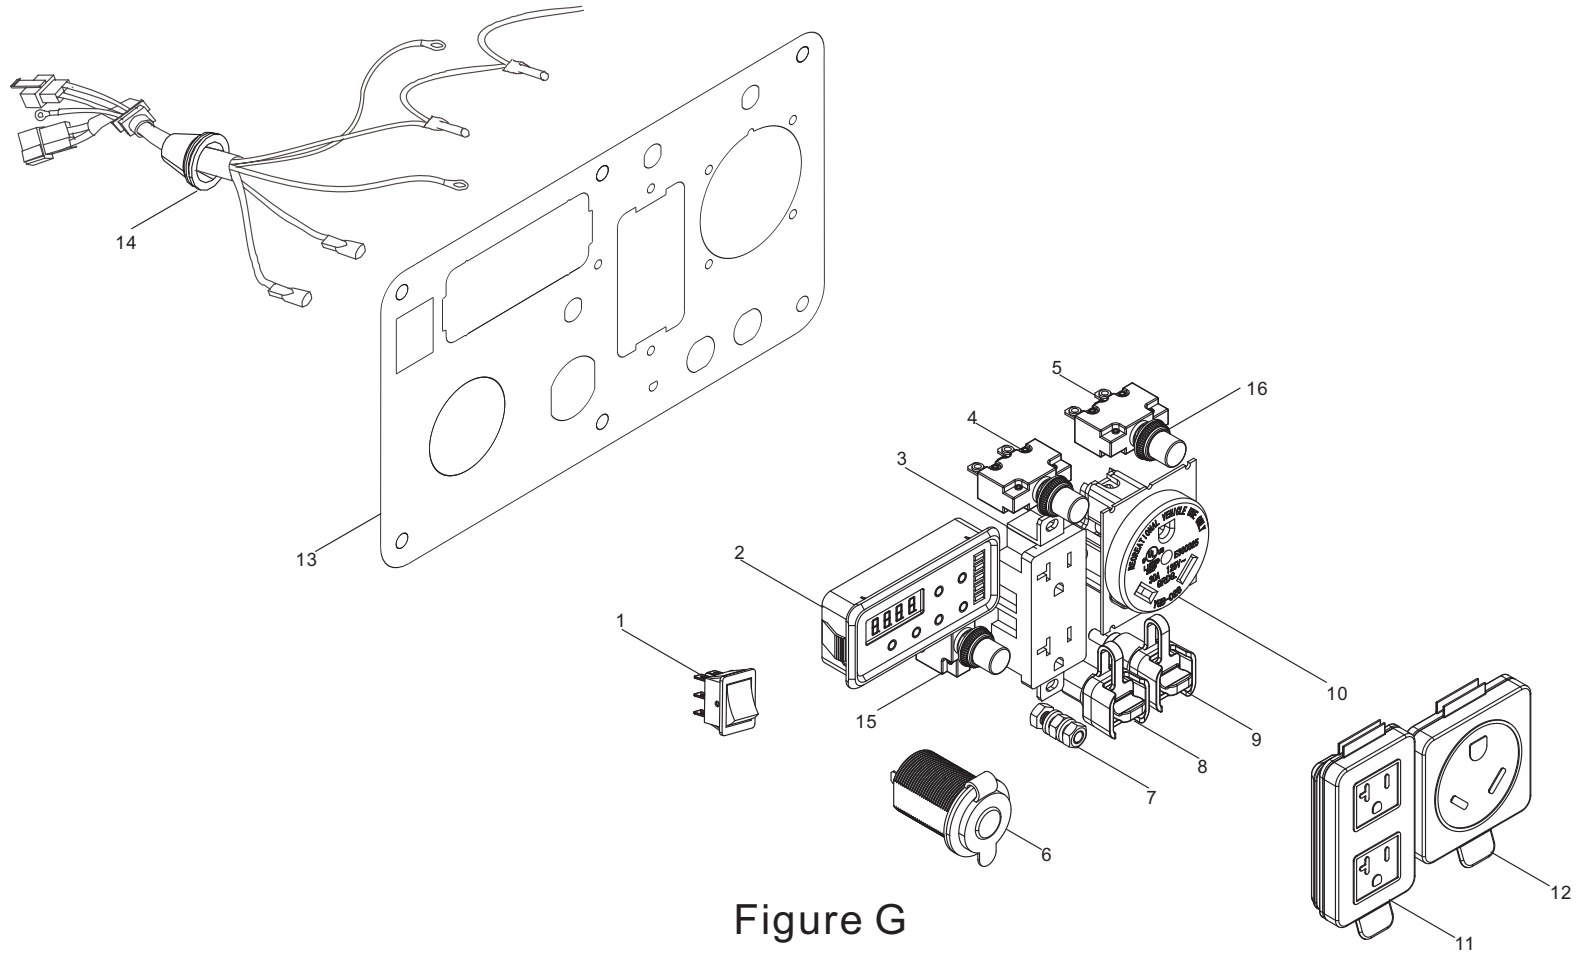

FRAME PARTS DIAGRAM

Figure E

FRAME PARTS LIST

#	Part Number	Description	Qty.
1	90341-000001	M6 Nylon Nut, White Zn	2
2	90408-000015	Flat Washer, Ø18 x 6.5 x 1.5, White Zn	2
3	54122-000002	Handle Tube Connecting 2, Right Seat	1
4	90412-000001	Flat Washer, Ø12.2 x Ø27 x 2	2
5	90412-000002	Flat Washer, Ø13 x Ø25 x 1, White Zn	6
6	42017-000001	Lock Washers, Ø12.2, White Zn	2
7	90419-000002	Butterfly Washer, Blk Zn	4
8	90007-000011	M6 x 16 Hex Flange Bolt, White Zn	4
9	54113-000006	Handle Tube Connecting, Right Seat	1
10	26231-000001	Fixed Axis Shaft, Blk Zn	2
11	51100-000060	Frame Assembly	1
12	54113-000005	Handle Tube Connecting 1, Left Seat	1
13	54122-000001	Handle Tube Connecting 2, Left Seat	1
14	90001-000017	M6 x 10 Hex Flange Bolt, Blk Zn	4

CONTROL PANEL PARTS DIAGRAM

CONTROL PANEL PARTS LIST

#	Part Number	Description	Qty.
1	35160-000011	Engine Switch	1
2	35632-000023	Intelliguage, INT5CINV	1
3	35614-000017	5-20R Receptacle, 20A, 125V	1
4	31234-000003	20Amp Circuit Breaker, Push Button	1
5	31234-000007	30Amp Circuit Breaker, Push Button	1
6	35619-000003	Automotive Receptacle, 12V DC	1
7	35629-000001	Grounding Terminal	1
8	35614-000019	Wireless Parallel, Receptacle, 50A, 1000V, Red Cover	1
9	35614-000020	Wireless Parallel, Receptacle, 50A, 1000V, Blk Cover	1
10	35614-000007	TT-30R Receptacle, 30A, 125V	1
11	35654-000013	Receptacle Cover, 5-20R	1
12	35654-000011	Receptacle Cover, TT-30R	1
13	35650-000060	Control Panel	1
14	35660-000069	Wire Harness, Control Panel	1
15	31234-000002	8Amp Circuit Breaker, Push Button	1
16	35654-000005	Cover, Push Button	3