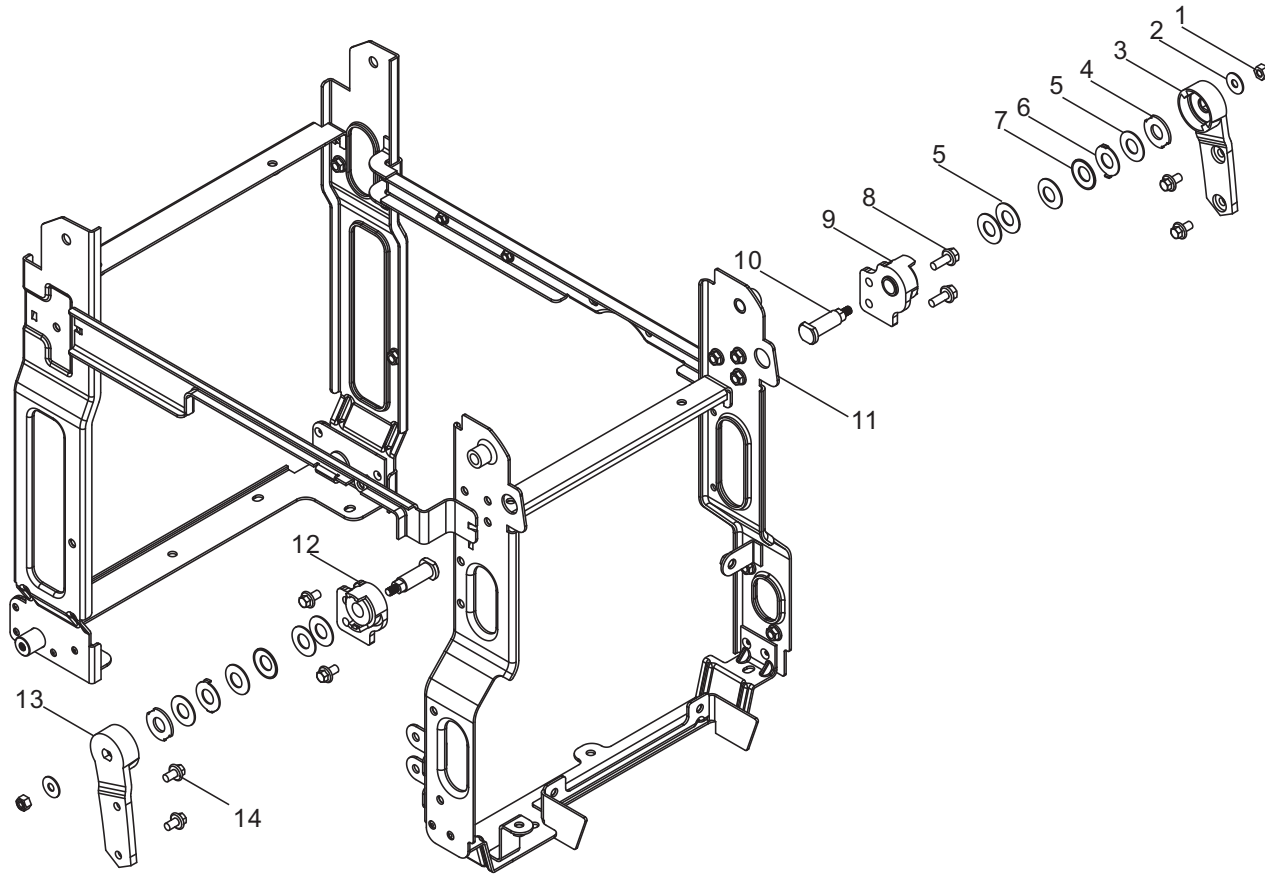

CARBURETOR PARTS DIAGRAM

Figure D

CARBURETOR PARTS LIST

#	Part Number	Description	Qty.
1	16002-000006	Carburetor Insulator Gasket	1
2	16003-000007	Carburetor Insulator Plate	1
3	16001-000001	Carburetor Gasket	1
4	16100-000084	Carburetor Assy	1
5	90685-000013	Clamp, Ø8.5 x 8 x 0.6	2
6	90685-000002	Clamp, Ø9 x Ø0.8 x 8, Dacromet	1
7	90686-000060	Tube, Ø4.5 x Ø8.5 x 170	1
8	17001-000007	Air Cleaner Gasket	1
9	30431-000032	Rubber Sleeve, Ø10 x Ø11 x 40	1
10	16112-000001	Seal Ring, Float	1
11	16161-000031	Main Jet(79#)	1
	16161-000027	Main Jet(77#), Altitude 3000-6000 Feet	/
	16161-000025	Main Jet(75#), Altitude 6000-8000 Feet	/
12	90681-000004	Seal Ring	1
13	90685-000007	Clamp, Ø9.5 x 0.8 x 8, Dacromet	1
14	90686-000056	Fuel Tube, Ø4.5 x Ø8.5 x 130	1
15	30431-000001	Rubber Sleeve, Fuel Tube	1

FRAME PARTS DIAGRAM

Figure E

FRAME PARTS LIST

#	Part Number	Description	Qty.
1	90341-000001	M6 Nylon Nut, White Zn	2
2	90408-000015	Flat Washer, Ø18 x 6.5 x 1.5, White Zn	2
3	54122-000002	Handle Tube Connecting 2, Right Seat	1
4	90412-000001	Flat Washer, Ø12.2 x Ø27 x 2	2
5	90412-000002	Flat Washer, Ø13 x Ø25 x 1, White Zn	6
6	42017-000001	Lock Washers, Ø12.2, White Zn	2
7	90419-000002	Butterfly Washer, Blk Zn	4
8	90007-000011	M6 x 16 Hex Flange Bolt, White Zn	4
9	54113-000006	Handle Tube Connecting, Right Seat	1
10	26231-000001	Fixed Axis Shaft, Blk Zn	2
11	51100-000060	Frame Assembly	1
12	54113-000005	Handle Tube Connecting 1, Left Seat	1
13	54122-000001	Handle Tube Connecting 2, Left Seat	1
14	90001-000017	M6 x 10 Hex Flange Bolt, Blk Zn	4