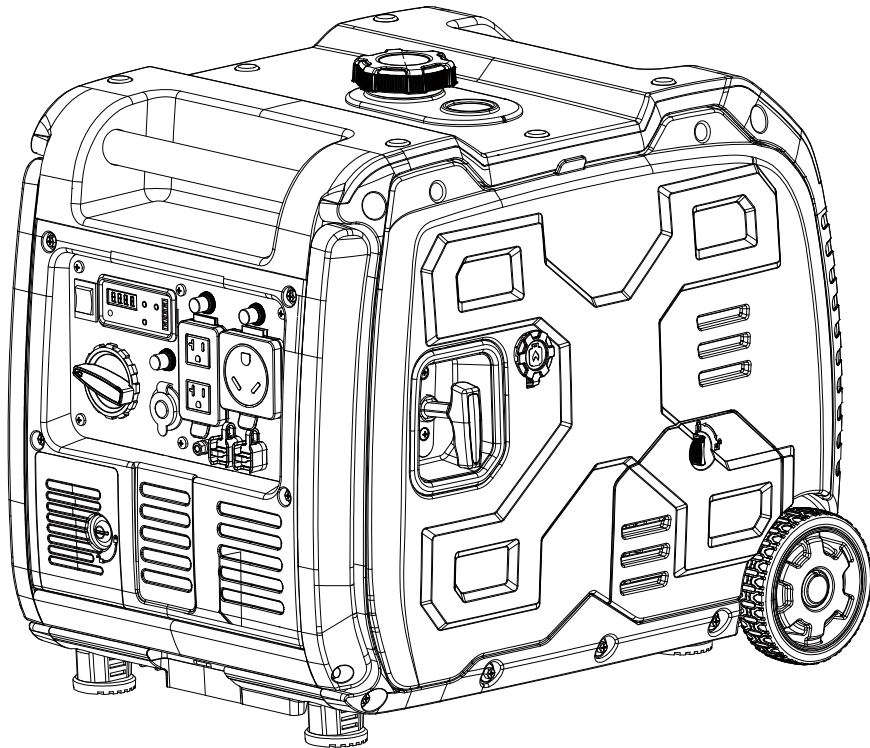

Champion Power Equipment, Inc.

MODEL #201469

PARTS INFORMATION

5500W DUAL FUEL ELECTRIC START INVERTER GENERATOR

SERIAL NUMBER RANGE: ALL

To order replacement parts please visit:
shop.championpowerequipment.com
or call **1-877-338-0999**.