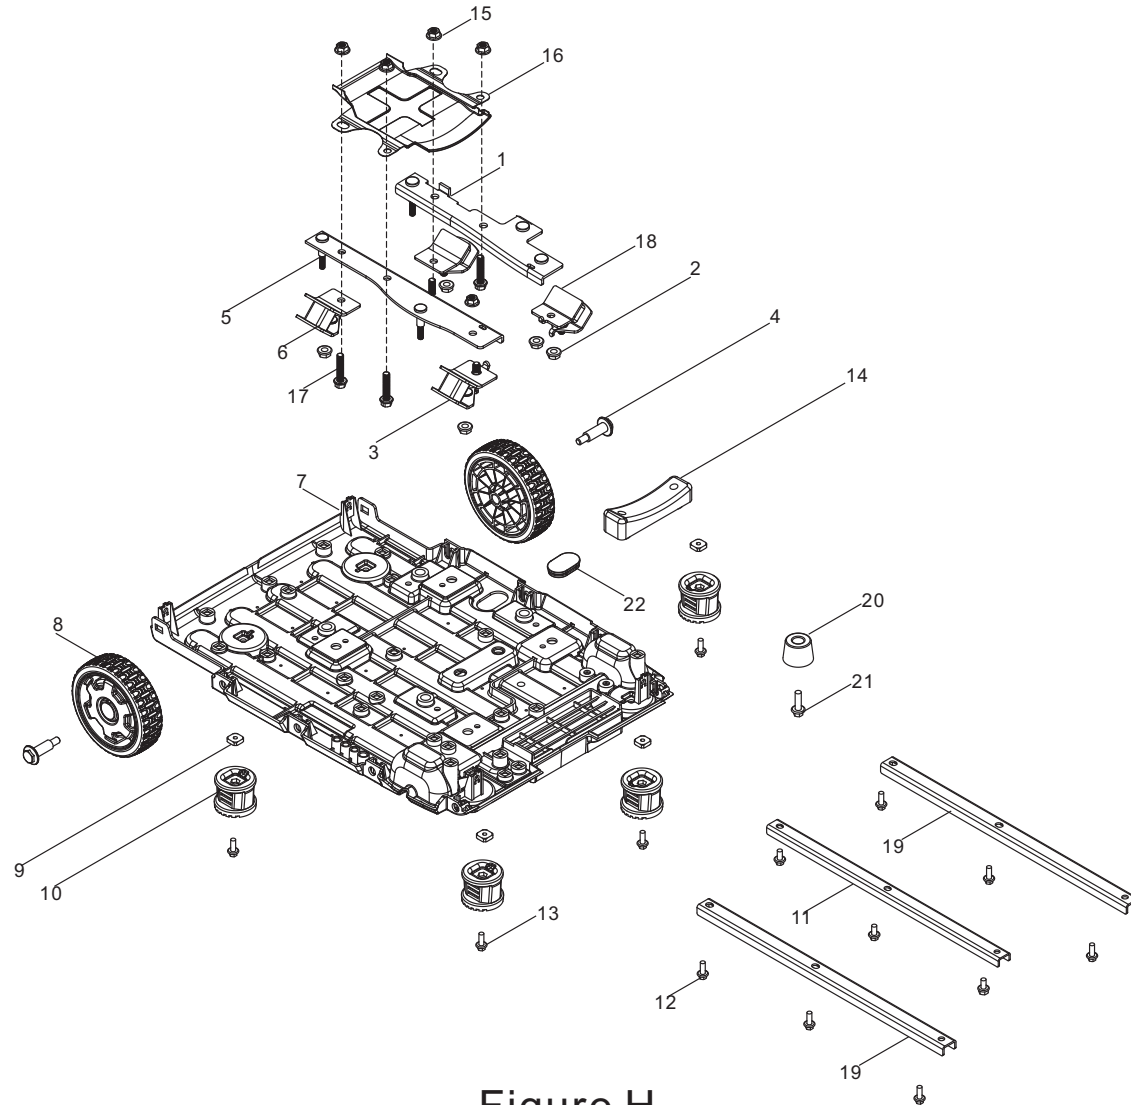

FRAME PARTS DIAGRAM

Figure E

FRAME PARTS LIST

#	Part Number	Description	Qty.
1	90341-000001	M6 Nylon Nut, White Zn	2
2	90408-000015	Flat Washer, Ø18 x 6.5 x 1.5, White Zn	2
3	54122-000002	Handle Tube Connecting 2, Right Seat	1
4	90412-000001	Flat Washer, Ø12.2 x Ø27 x 2	2
5	90412-000002	Flat Washer, Ø13 x Ø25 x 1, White Zn	6
6	42017-000001	Lock Washers, Ø12.2, White Zn	2
7	90419-000002	Butterfly Washer, Blk Zn	4
8	90007-000011	M6 x 16 Hex Flange Bolt, White Zn	4
9	54113-000006	Handle Tube Connecting, Right Seat	1
10	26231-000001	Fixed Axis Shaft, Blk Zn	2
11	51100-000060	Frame Assembly	1
12	54113-000005	Handle Tube Connecting 1, Left Seat	1
13	54122-000001	Handle Tube Connecting 2, Left Seat	1
14	90001-000017	M6 x 10 Hex Flange Bolt, Blk Zn	4

WHEEL KIT PARTS DIAGRAM

Figure H

WHEEL KIT PARTS LIST

#	Part Number	Description	Qty.
1	51189-000004	Right Support, Engine	1
2	90305-000010	M8 Hex Flange Nut, White Zn	6
3	51009-000001	Vibration Mount, Left, Frame	1
4	42002-000002	Roll Pin, Blk Zn	2
5	51188-000001	Left Support, Engine	1
6	51011-000003	Vibration Mount, Right, Frame	2
7	51143-000012	Bottom Plate	1
8	44110-000001	5in. Wheel, Yellow	2
9	90326-000001	M6 Square Nut, White Zn	4
10	51014-000007	Support Leg	4
11	51103-000004	Reinforcing Plate	1
12	90001-000018	M6 x 12 Hex Flange Bolt, White Zn	9
13	90001-000022	M6 x 16 Hex Flange Bolt, White Zn	4
14	50035-000004	Bracket, Cushion Rubber	1
15	90305-000010	M8 Hex Flange Nut, White Zn	4
16	19306-000005	Crankcase Air Deflector, White Zn	1
17	90001-000050	M8 x 40 Hex Flange Bolt, White Zn	4
18	51009-000003	Vibration Mount 1, Left, Frame	1
19	51103-000003	Reinforcing Plate 1	2
20	51014-000018	Support Leg 1	1
21	90001-000024	M6 x 20 Hex Flange Bolt, White Zn	1
22	90722-000002	End Plug	1

WIRING DIAGRAM