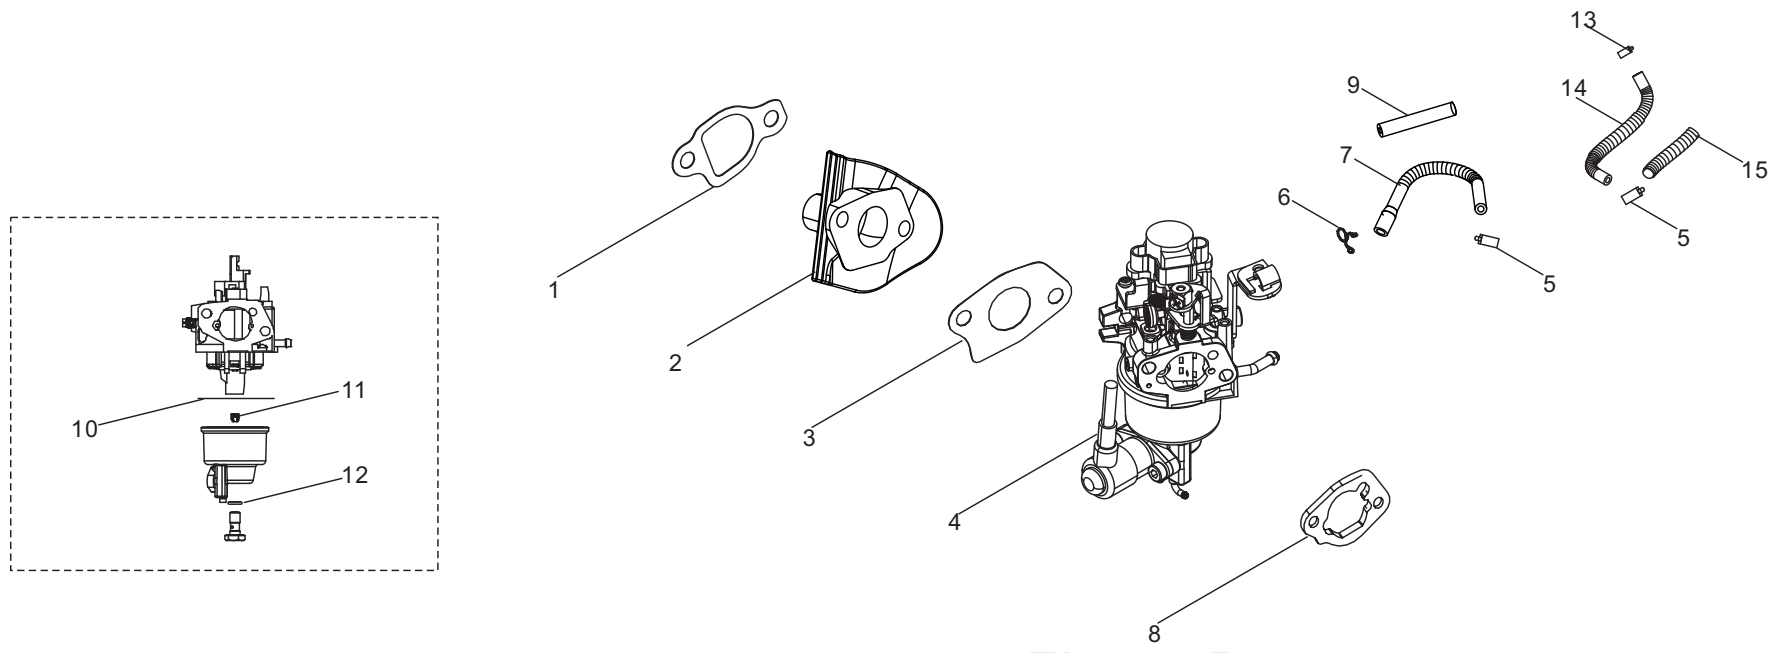

CARBURETOR PARTS DIAGRAM

Figure D

CARBURETOR PARTS LIST

#	Part Number	Description	Qty.
1	16002-000006	Carburetor Insulator Gasket	1
2	16003-000007	Carburetor Insulator Plate	1
3	16001-000001	Carburetor Gasket	1
4	16100-000084	Carburetor Assy	1
5	90685-000013	Clamp, Ø8.5 x 8 x 0.6	2
6	90685-000002	Clamp, Ø9 x Ø0.8 x 8, Dacromet	1
7	90686-000060	Tube, Ø4.5 x Ø8.5 x 170	1
8	17001-000007	Air Cleaner Gasket	1
9	30431-000032	Rubber Sleeve, Ø10 x Ø11 x 40	1
10	16112-000001	Seal Ring, Float	1
11	16161-000031	Main Jet(79#)	1
	16161-000027	Main Jet(77#), Altitude 3000-6000 Feet	/
	16161-000025	Main Jet(75#), Altitude 6000-8000 Feet	/
12	90681-000004	Seal Ring	1
13	90685-000007	Clamp, Ø9.5 x 0.8 x 8, Dacromet	1
14	90686-000056	Fuel Tube, Ø4.5 x Ø8.5 x 130	1
15	30431-000001	Rubber Sleeve, Fuel Tube	1

FRAME PARTS DIAGRAM

Figure E

FRAME PARTS LIST

#	Part Number	Description	Qty.
1	90341-000001	M6 Nylon Nut, White Zn	2
2	90408-000015	Flat Washer, Ø18 x 6.5 x 1.5, White Zn	2
3	54122-000002	Handle Tube Connecting 2, Right Seat	1
4	90412-000001	Flat Washer, Ø12.2 x Ø27 x 2	2
5	90412-000002	Flat Washer, Ø13 x Ø25 x 1, White Zn	6
6	42017-000001	Lock Washers, Ø12.2, White Zn	2
7	90419-000002	Butterfly Washer, Blk Zn	4
8	90007-000011	M6 x 16 Hex Flange Bolt, White Zn	4
9	54113-000006	Handle Tube Connecting, Right Seat	1
10	26231-000001	Fixed Axis Shaft, Blk Zn	2
11	51100-000060	Frame Assembly	1
12	54113-000005	Handle Tube Connecting 1, Left Seat	1
13	54122-000001	Handle Tube Connecting 2, Left Seat	1
14	90001-000017	M6 x 10 Hex Flange Bolt, Blk Zn	4