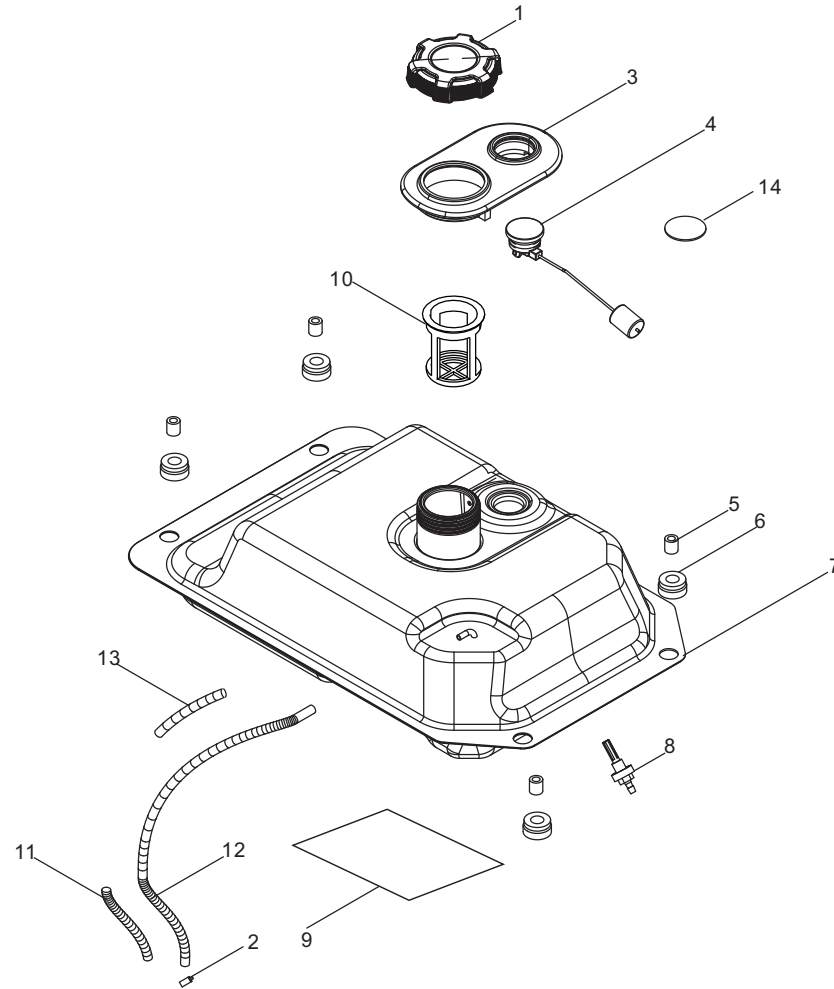

FRAME PARTS DIAGRAM

Figure E

FRAME PARTS LIST

#	Part Number	Description	Qty.
1	90341-000001	M6 Nylon Nut, White Zn	2
2	90408-000015	Flat Washer, Ø18 x 6.5 x 1.5, White Zn	2
3	54122-000002	Handle Tube Connecting 2, Right Seat	1
4	90412-000001	Flat Washer, Ø12.2 x Ø27 x 2	2
5	90412-000002	Flat Washer, Ø13 x Ø25 x 1, White Zn	6
6	42017-000001	Lock Washers, Ø12.2, White Zn	2
7	90419-000002	Butterfly Washer, Blk Zn	4
8	90007-000011	M6 x 16 Hex Flange Bolt, White Zn	4
9	54113-000006	Handle Tube Connecting, Right Seat	1
10	26231-000001	Fixed Axis Shaft, Blk Zn	2
11	51100-000060	Frame Assembly	1
12	54113-000005	Handle Tube Connecting 1, Left Seat	1
13	54122-000001	Handle Tube Connecting 2, Left Seat	1
14	90001-000017	M6 x 10 Hex Flange Bolt, Blk Zn	4

FUEL TANK PARTS DIAGRAM

Figure F

FUEL TANK PARTS LIST

#	Part Number	Description	Qty.
1	16730-000011	Fuel Tank Cap	1
2	90685-000010	Clamp, Ø10.5 x 0.8 x 8, Army Green Zn	1
3	16641-000002	Rubber Sleeve, Filling Oil Hole	1
4	37200-000006	Fuel Gauge	1
5	90683-000001	Bushing, White Zn	4
6	16601-000001	Vibration Mount, Fuel Tank	4
7	16620-000056	Fuel Tank, 8.5L, RT830A	1
8	16680-000001	Fuel Tank Oil Outlet Subassembly	1
9	82153-000008	Scald Resistant Film	1
10	16652-000004	Fuel Filter	1
11	30431-000029	Rubber Sleeve, Fuel Tube, Ø11.5 x Ø13 x 100	1
12	16804-000014	Connection Tube, Ø4.5 x Ø8.5 x 395	1
13	30431-000010	Rubber Sleeve, Fuel Tube, Ø10 x Ø11 x 180	1
14	37205-000001	Fuel Level View, Fuel Gauge	1