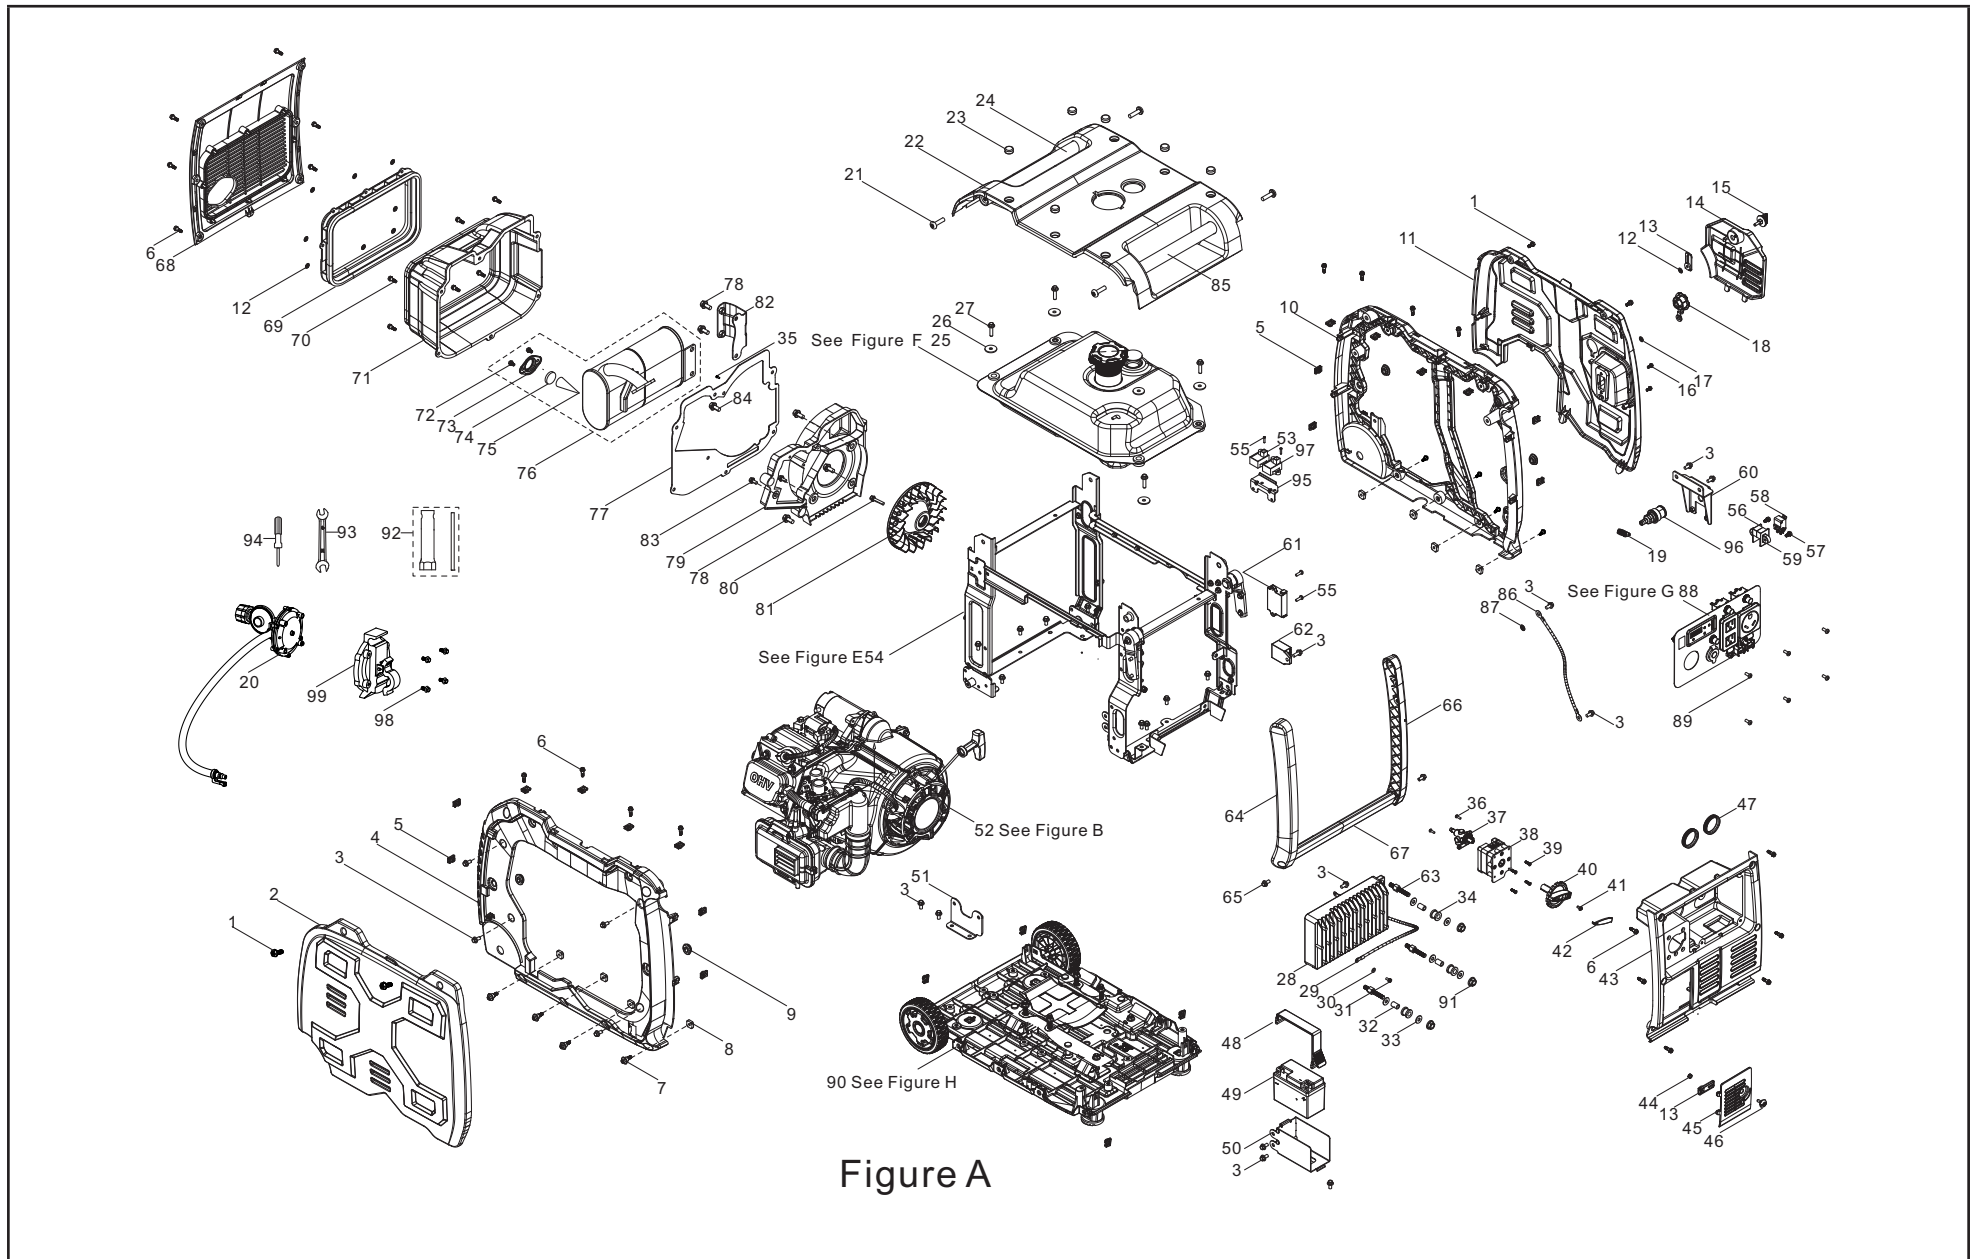

TABLE OF CONTENTS

Inverter Generator Parts Diagram	3
Inverter Generator Parts List	4
Engine Parts Diagram	6
Engine Parts List	7
Cylinder Head Parts Diagram	9
Cylinder Head Parts List	10
Carburetor Parts Diagram	11
Carburetor Parts List	12
Frame Parts Diagram	13
Frame Parts List	14
Fuel Tank Parts Diagram	15
Fuel Tank Parts List	16
Control Panel Parts Diagram	17
Control Panel Parts List	18
Wheel Kit Parts Diagram	19
Wheel Kit Parts List	20
Wiring Diagram	21

INVERTER GENERATOR PARTS DIAGRAM

Figure A

INVERTER GENERATOR PARTS LIST

#	Part Number	Description	Qty.
1	90208-000004	M5 x 12 Hex Step Bolt, Blk Zn	4
2	80092-000038	Left Cover Board	1
3	90001-000018	M6 x 12 Hex Flange Bolt, White Zn	30
4	80091-000001	Left Shell	1
5	17199-000003	M5 Clip Nut, White Zn	20
6	90208-000005	M5 x 16 Hex Step Bolt, Blk Zn	20
7	90208-000003	M6 x 20 Hex Step Bolt, Blk Zn	8
8	90326-000001	M6 Square Nut, White Zn	8
9	16601-000005	Vibration Mount, Fuel Tank	4
10	80095-000002	Right Shell	1
11	80096-000037	Right Cover Board	1
12	37073-000001	Spring Clip	9
13	24329-000002	Block	2
14	51197-000013	Side Access Panel, Service	1
15	80105-000002	Knob, Side Access Panel, Service	1
16	90103-000012	M5 x 12 Screw, Blk Zn	2
17	37073-000004	Spring Clip	1
18	90722-000010	Plug 1, End	1
19	90748-000002	Clamp, Ø10 - 16	1
20	77100-000017	Auxiliary Regulator	1
21	90115-000001	M8 x 30 Flange Bolt, Blk Zn	4
22	94230-000001	Upper Cover	1
23	90722-000005	End Plug	6
24	80153-000002	Handle, Ø28 x 332	1
25	96104-Y16620-0012	Fuel Tank Assy - See Figure F	1
26	90408-000010	Flat Washer, Ø6.2 x Ø25 x 2, White Zn	4
27	90001-000026	M6 x 25 Hex Flange Bolt, White Zn	4
28	30043-000037	Inverter, 3.8/4.37kW_120V_60Hz	1
29	30009-000011	Grounding Wire	1
30	90408-000003	Flat Washer, Ø5, White Zn	1