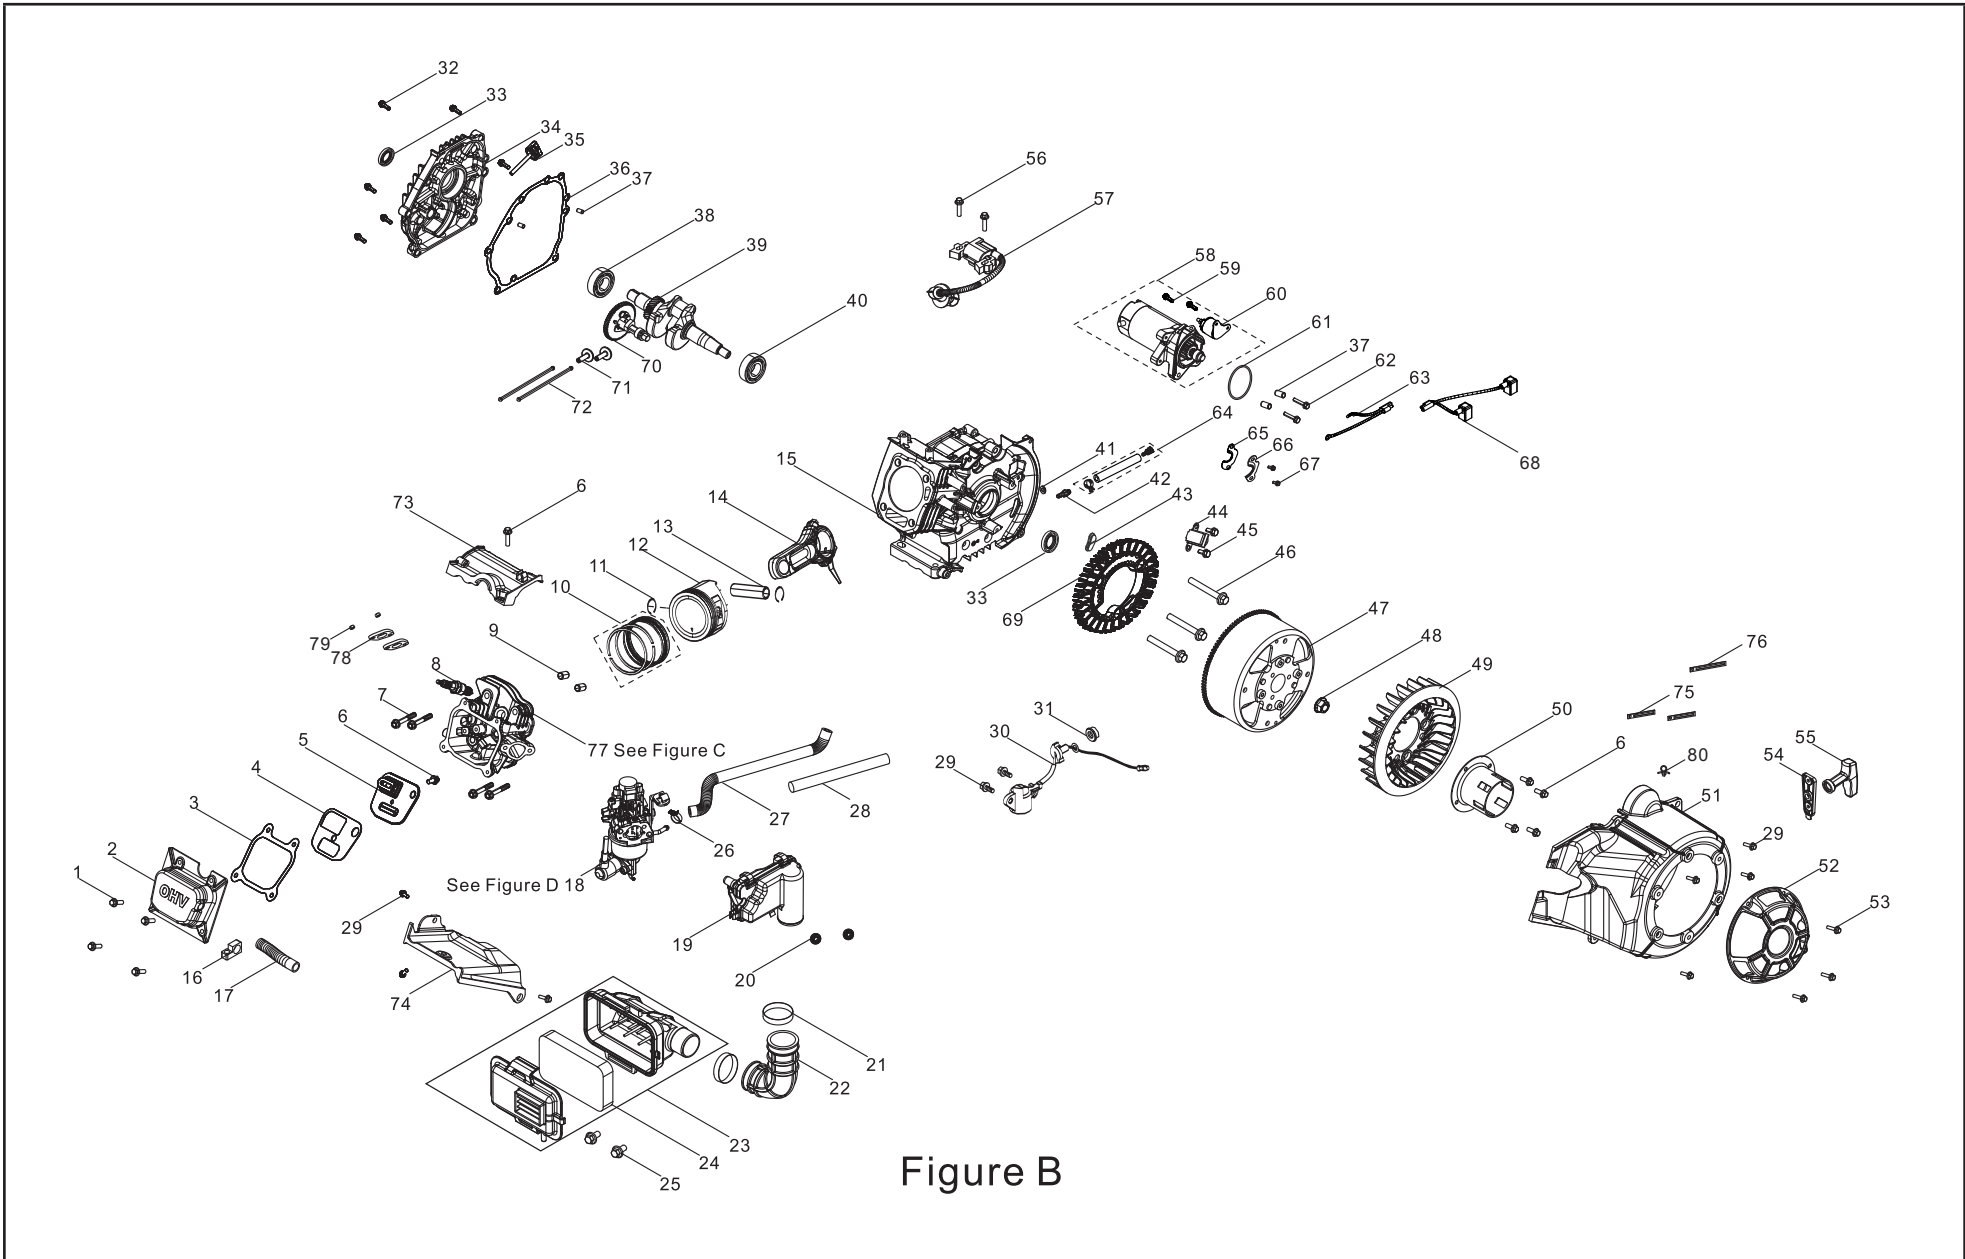

ENGINE PARTS DIAGRAM

Figure B

ENGINE PARTS LIST

#	Part Number	Description	Qty.
1	90001-000024	M6 x 20 Hex Flange Bolt, White Zn	4
2	12410-000006	Cylinder Head Cover Assy	1
3	12004-000010	Cylinder Head Cover Gasket	1
4	11332-000001	Breath Groove Cover Gasket	1
5	11320-000002	Breath Piece	1
6	90001-000018	M6 x 12 Hex Flange Bolt, White Zn	6
7	12003-000001	M8 x 60 Cylinder Head Bolt, White Zn	4
8	30010-000001	Spark Plug, F6RTC	1
9	90502-000007	Pin, Ø11 x 14	2
10	13200-000018	Piston Ring Assy	1
11	13122-000001	Piston Pin Clip	2
12	13111-000010	Piston	1
13	13121-000001	Piston Pin, Ø18 x 54	1
14	13010-000015	Connecting Rod	1
15	11310-000035	Crankcase Assy	1
16	90804-000001	Stop Block	1
17	17004-000014	Breather Tube	1
18	96105-Z16100-0024	Carburetor Assy - See Figure D	1
19	17400-000002	Air Cleaner, Auxiliary	1
20	90305-000007	M6 Hex Flange Nut, White Zn	2
21	12081-000001	Clamp 1	2
22	12510-000001	Inlet Pipe	1
23	17100-000017	Air Cleaner	1
24	17151-000005	Air Cleaner Element	1
25	90001-000026	M6 x 25 Hex Flange Bolt, White Zn	2
26	90748-000002	Clamp, 10-16	1
27	90729-000011	Hose, Ø9 x Ø16.8 x 300	1
28	30431-000024	Rubber Sleeve, Fuel Tube, Ø19.5 x Ø18 x 165	1
29	90001-000022	M6 x 16 Hex Flange Bolt, White Zn	9
30	37060-000017	Engine oil Sensor	1