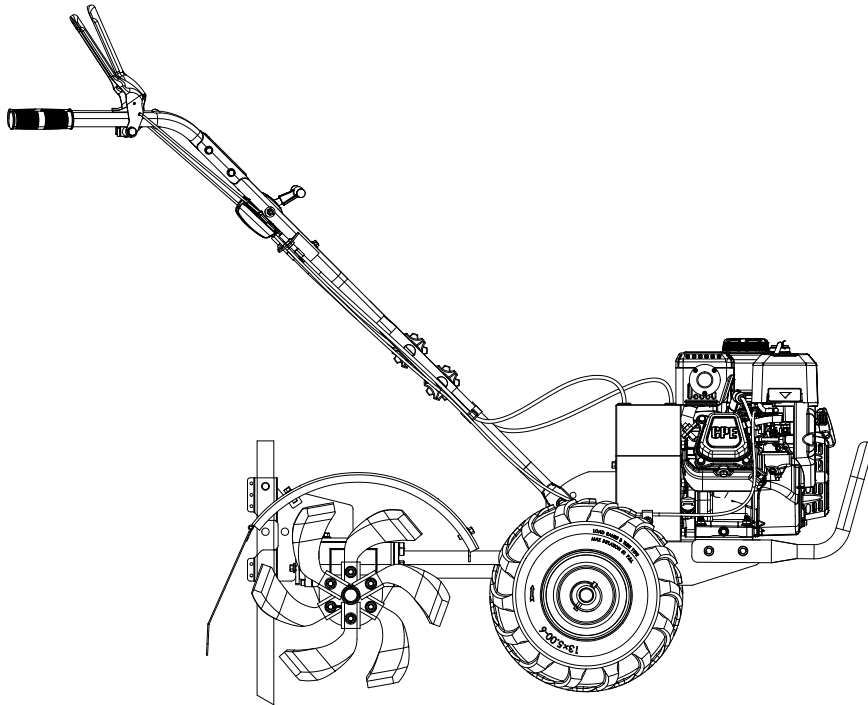

PARTS INFORMATION

REAR TINE TILLER

SERIAL NUMBER RANGE: ALL

To order replacement parts please visit:
shop.championpowerequipment.com
or call **1-877-338-0999**.