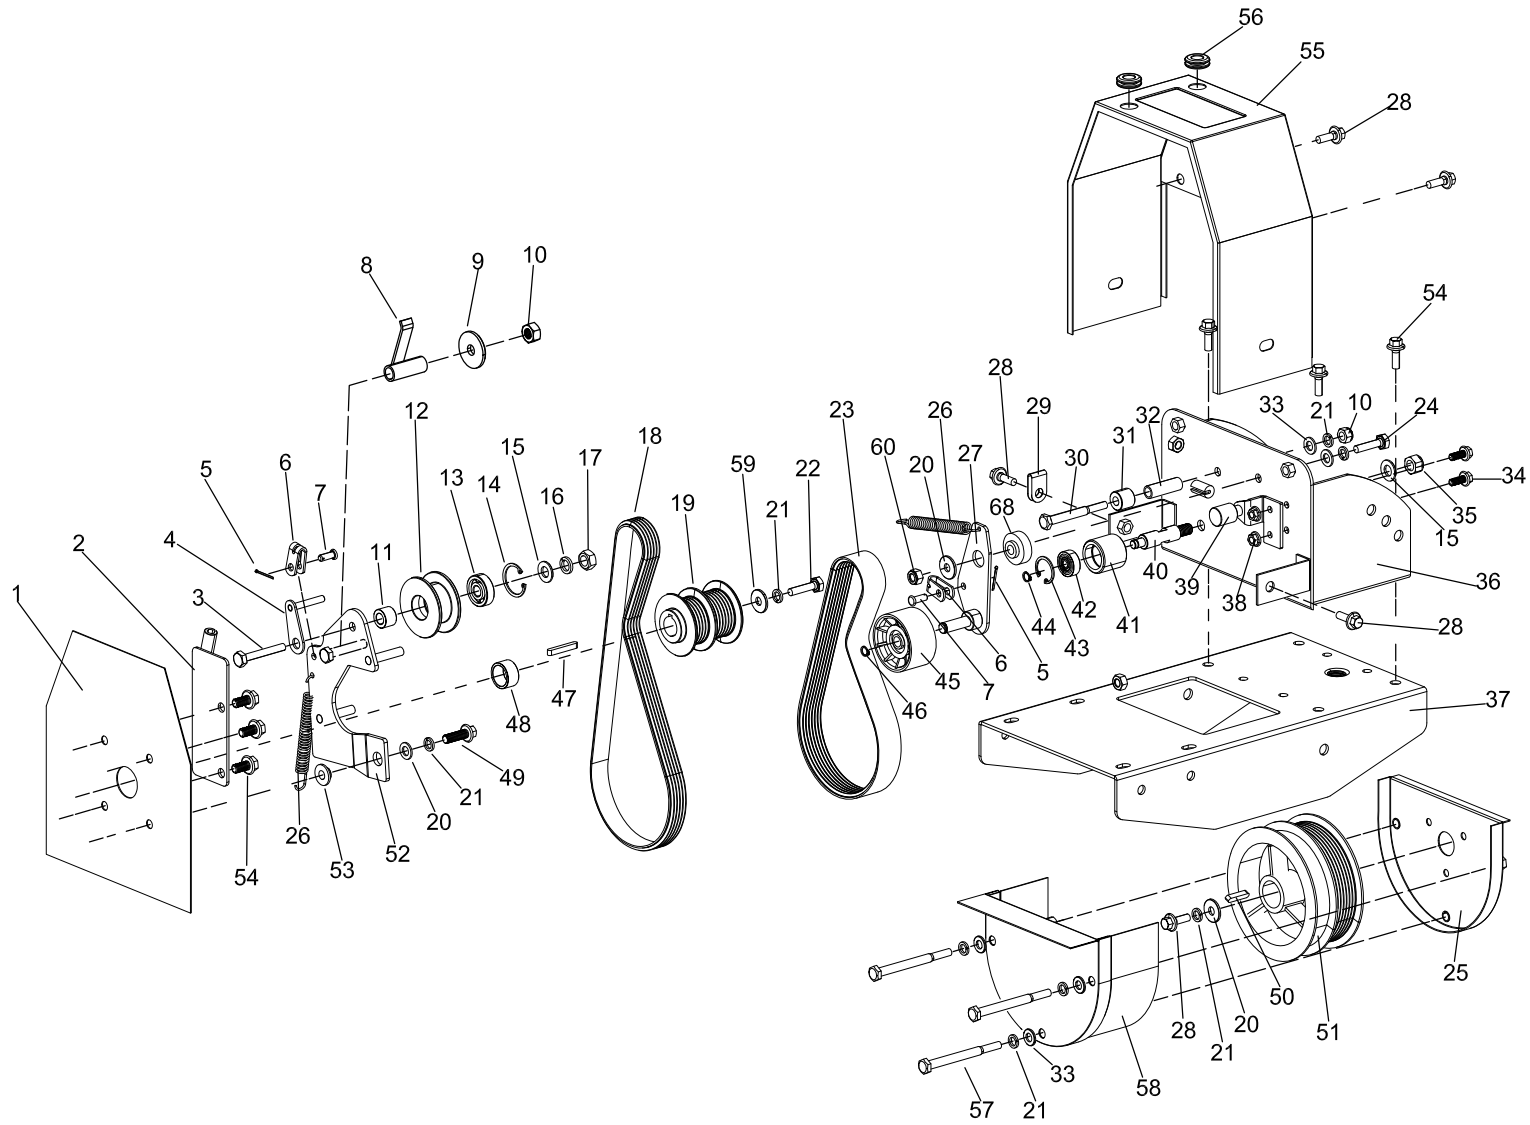

TRANSMISSION PARTS DIAGRAM

Figure C

TRANSMISSION PARTS LIST

#	Part Number	Description	Qty.
1	100756614-0001	Big Belt Cover Protector	1
2	100756615-0001	Reverse Plate Assembly	1
3	100736036-0001	Bolt M10 x 45	1
4	100770588	Belt Buckle	1
5	100764098-0001	Pin Ø1.5 x 25	2
6	100770589	Cable Clip	2
7	100011039-0002	Pin Roll Ø6 x 18	2
8	100756591	Shaft Bushing 1	1
9	100010449	Flat Washer Ø8 x 2 x Ø30	1
10	100011069-0002	GB889.1 Locknut M8	2
11	100770590	Reverse Tension Sleeve	1
12	100770591	Reverse Tension Wheel	1
13	100010772	Bearing 6200	1
14	100011079-0001	GB893.1 Circlip 30	1
15	100010912	GB97.1 Flat Washer Ø10	2
16	100010888	GB93 Spring Washer Ø10	1
17	100011423-0003	GB6170 Nut M10	1
18	100756590	Belt 5PK730	1
19	100756609	Small Belt Wheel	1
20	100740132-0001	GB96.1 Flat Washer Ø8	3
21	100010887-0005	GB93 Spring Washer Ø8	7
22	100023521	Bolt 5/16-24UNF-L=20	1
23	100756594	Belt 7PK612	1
24	100011186-0002	GB5783 Bolt M8 x 30	1
25	100756608-0001	Small Belt Cover Protector Assembly	1
26	100756579	Spring	2
27	100770592	Clutch Arm Assembly	1
28	100011313-0004	GB5789 Flange Bolt M8 x 20	5
29	100756573	Wire Nip	1
30	100011337-0002	GB5789 Bolt M8 x 70	1