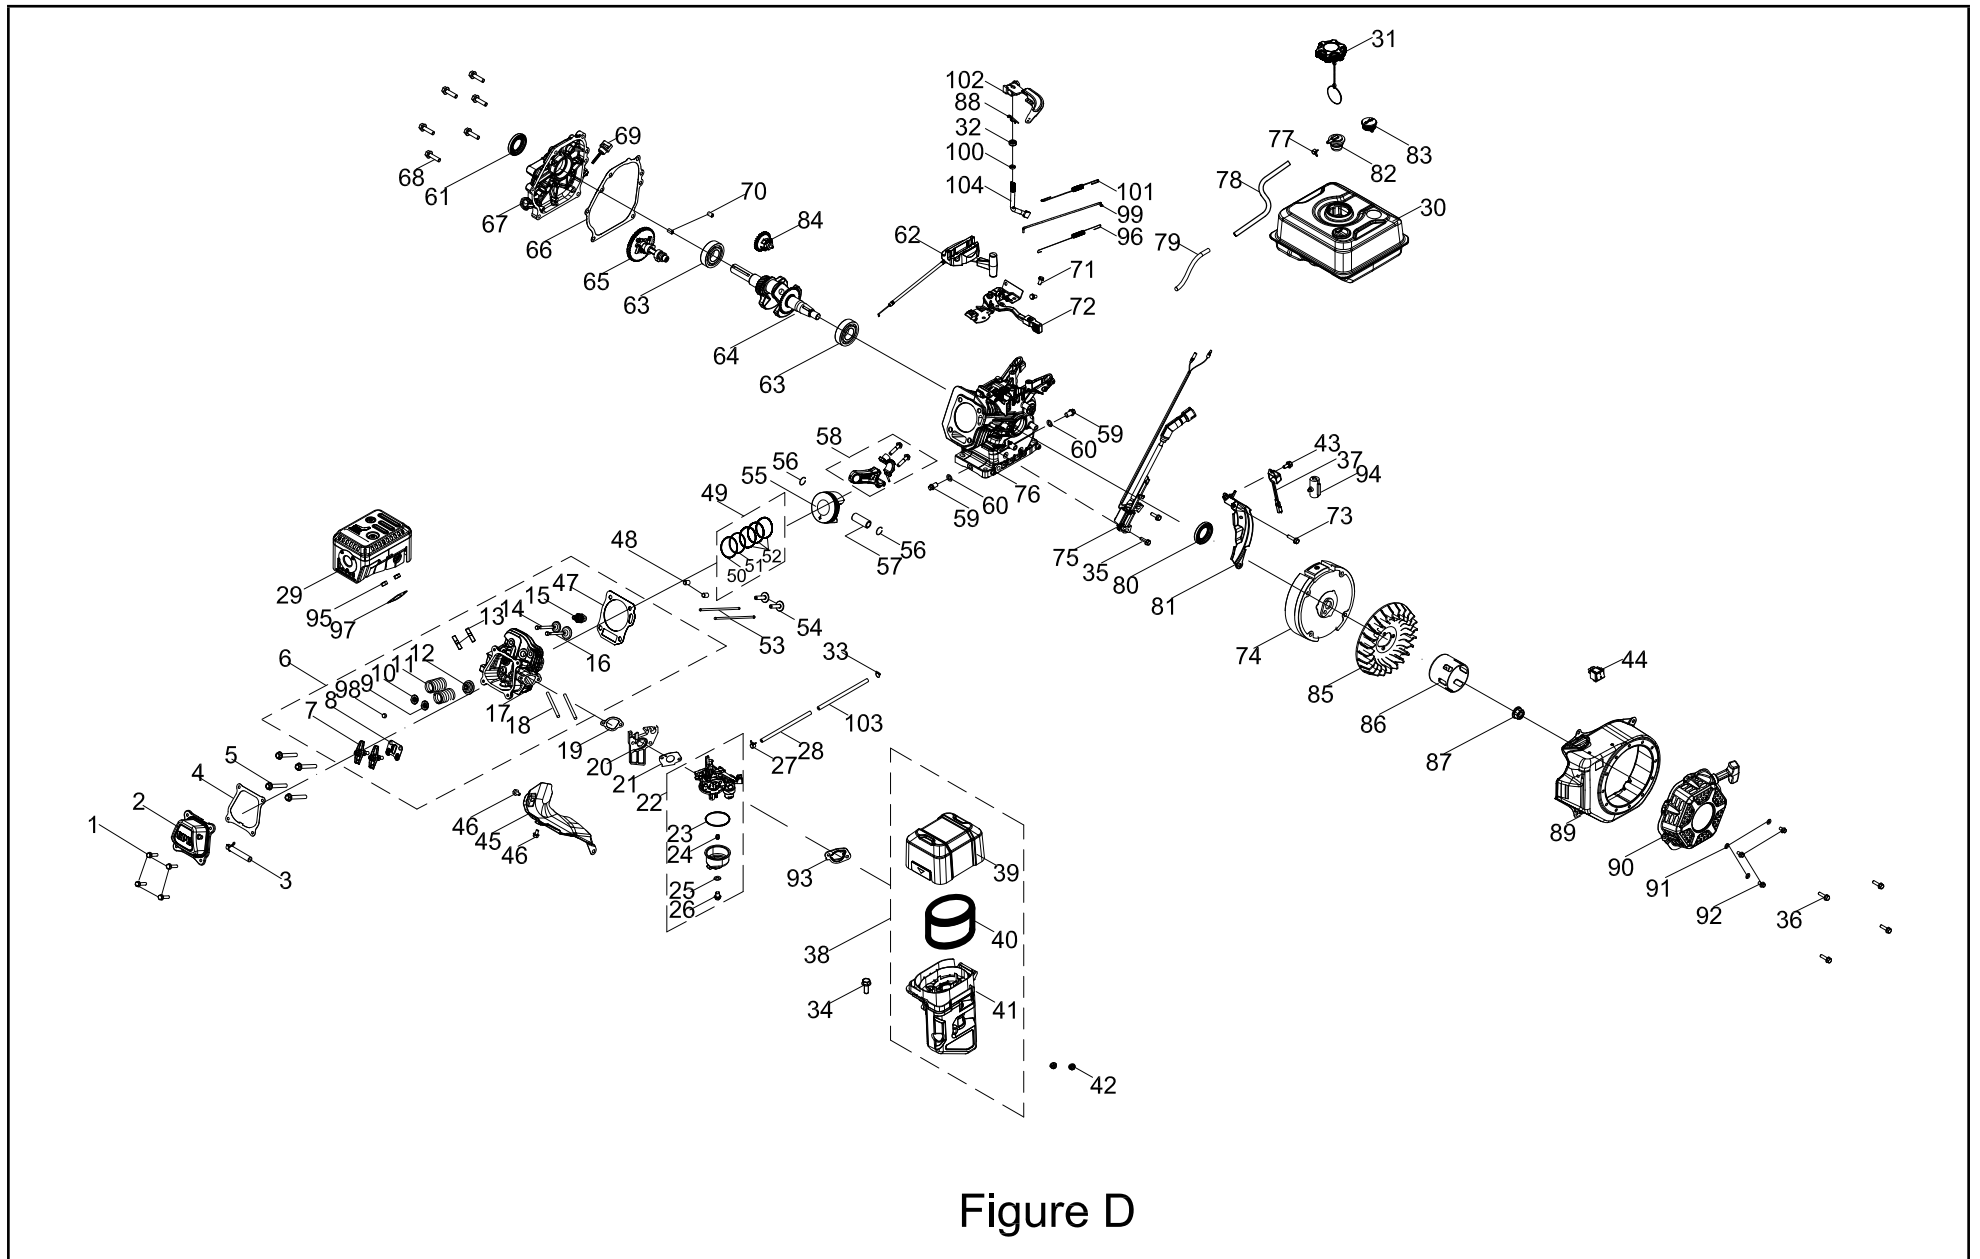

ENGINE PARTS DIAGRAM

Figure D

ENGINE PARTS LIST

#	Part Number	Description	Qty.
1	100011264-0003	Flange Bolt M6 x 16, GB5789	4
2	100002335	Cylinder Head Cover(Cpe)	1
3	100002832	Breather Tube	1
4	100079562	Gasket, Cylinder Head Cover	1
5	100002463-0001	Flange Bolt M8 x 65	4
6	100746583	Cylinder Head Assembly	1
7	100004420	Rocker Arm	2
8	100050881	Guide Plate, Push Rod	1
9	100004580	Valve Spring Seat, Intake	1
10	100004585	Valve Spring Seat, Exhaust	1
11	100004564	Spring Valve	2
12	100004600	Oil Seal, Intake Valve	1
13	100010387	Stud Bolt M8 x 34	2
14	100057969	Exhaust Valve	1
15	100009378	Spark Plug F6RTC	1
16	100004522	Intake Valve	1
17	100002378	Cylinder Head	1
18	100733507	Stud Bolt M6 x 117	2
19	100078607	Gasket, Insulator	1
20	100005599	Insulator, Carburetor	1
21	100078606	Gasket, Carburetor	1
22	100732679-0001	Carburetor Assembly	1
23	100005717	O-Ring, Fuel Bowl	1
24	100073724	Main Jet Standard (74)	1
	100092470	Main Jet Altitude 1000-3000m (72)	/
25	100006037	Gasket, Fuel Bowl Mounting Bolt	1
26	100005725	Mounting Bolt, Fuel Bowl	1
27	100005149	Clamp Ø7.5	1
28	100063788	Fuel Tube, Ø4 x Ø8 x 157	1
29	100730893	Muffler	1

#	Part Number	Description	Qty.
30	100730667-0002	Fuel Tank Assembly	1
31	100730969	Fuel Tank Cap	1
32	100017630	Oil Seal Ø6 x Ø11 x 4	1
33	100005137	Clamp	1
34	100011269-0003	Flange Bolt M6 x 28	1
35	100011268-0003	Flange Bolt M6 x 25	2
36	100011262-0003	Flange Bolt M6 x 14	4
37	100010040	Oil Sensor	1
38	100732678	Air Cleaner Assembly	1
39	100734201	Air Cleaner Cover	1
40	100746758	Air Cleaner Element	1
41	100734203	Air Cleaner Base	1
42	100011463-0004	Flange Nut M6, GB6177.1	2
43	100011261-0004	Flange Bolt M6 x 12	1
44	100733063-0001	Switch	1
45	100007083	Air Guide, Lower	1
46	100011260-0005	Flange Bolt M6 x 10, GB5789	2
47	100732676	Gasket, Cylinder Head	1
48	100010558	Dowel Pin Ø10 x 16	2
49	100003245	Piston Ring Set	1
50	100003150	1st Piston Ring	1
51	100003191	2nd Piston Ring	1
52	100003283	Oil Ring	1
53	100077152	Push Rod	2
54	100004262	Lifter, Valve	2
55	100086253	Piston	1
56	100003221	Circlip, Wrist Pin	2
57	100003120	Wrist Pin	1
58	100003446	Connecting Rod Assembly	1
59	100010272	Drain Bolt, M10 x 1.25 x 15	2