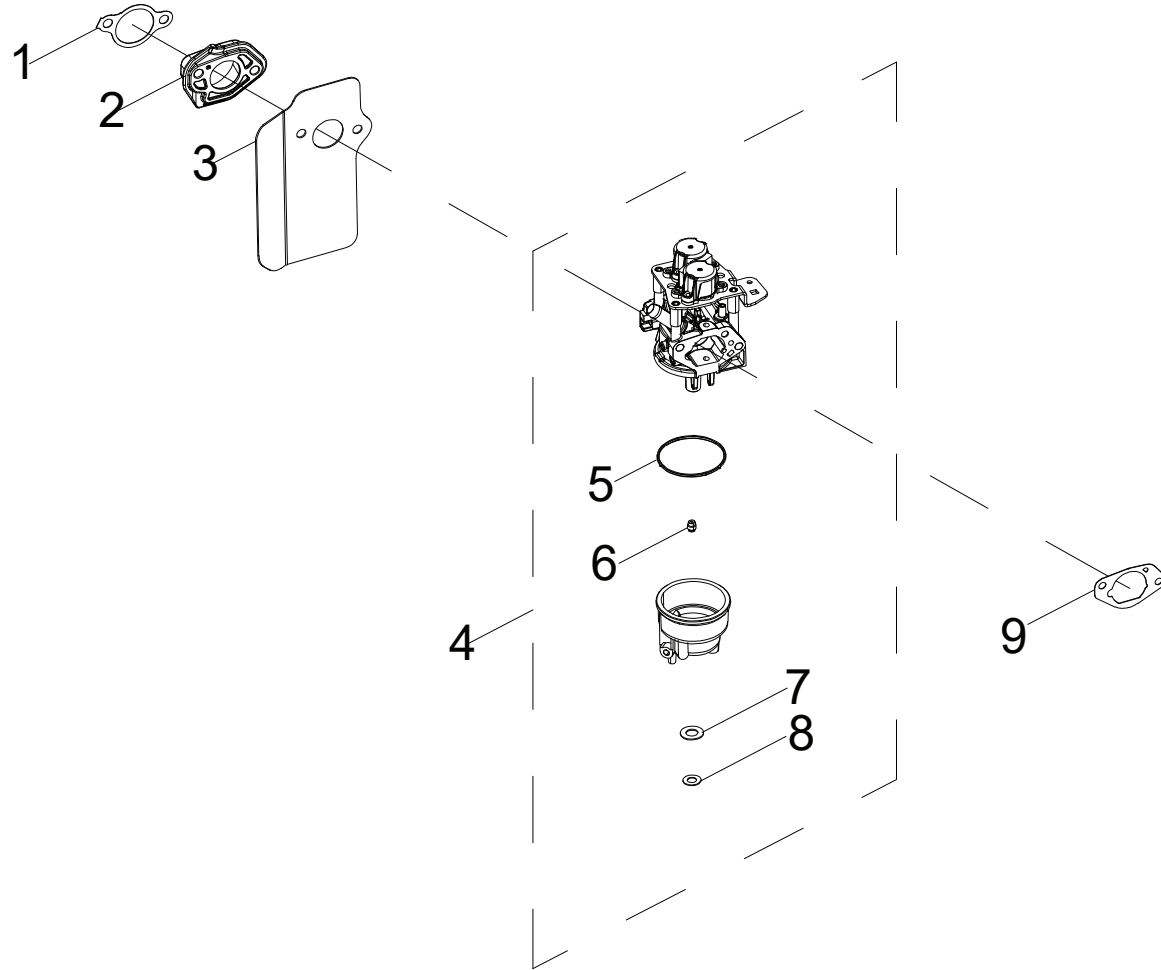

CYLINDER HEAD PARTS DIAGRAM

Figure C

CYLINDER HEAD PARTS LIST

#	Part Number	Description	Qty.
1	100004576	Valve Collet	4
2	100004589	Valve Adjust Cap, Exhaust	2
3	100004516	Valve Spring Seat, 182F	2
4	100067633	Spring Valve	2
5	100004602	Valve Seal Guide	1
6	100011518-0001	Small Flange Bolt M5 x 12	2
7	100765720	Shaft, Rocker Arm	2
8	100728722	Rocker Arm Assembly	2
9	100787693	Cylinder Head	1
10	100798372	Stud Bolt M8 x 56	2
11	100099271	Stud Bolt M6-8 x 115	2
12	100009377	Spark Plug(E7RTC)	1
13	100728728	Valve Exhaust	1
14	100728727	Valve Intake	1
15	100753098	Gasket, Cylinder Head	1

CARBURETOR PARTS DIAGRAM

Figure D

CARBURETOR PARTS LIST

#	Part Number	Description	Qty.
1	100728730	Gasket, Insulator	1
2	100786753	Insulator, Carburetor	1
3	100763708	Gasket, Carburetor	1
4	100799841	Carburetor	1
5	100085766	Fuel Bowl Mounting Bolt Gasket	1
6	100777320	Main Jet Standard (100)	1
	100089154	Main Jet Standard (98)	/
7	100134226	O-Ring 1	1
8	100134227	O-Ring 2	1
9	100717415	Gasket, Air Filter Base	1