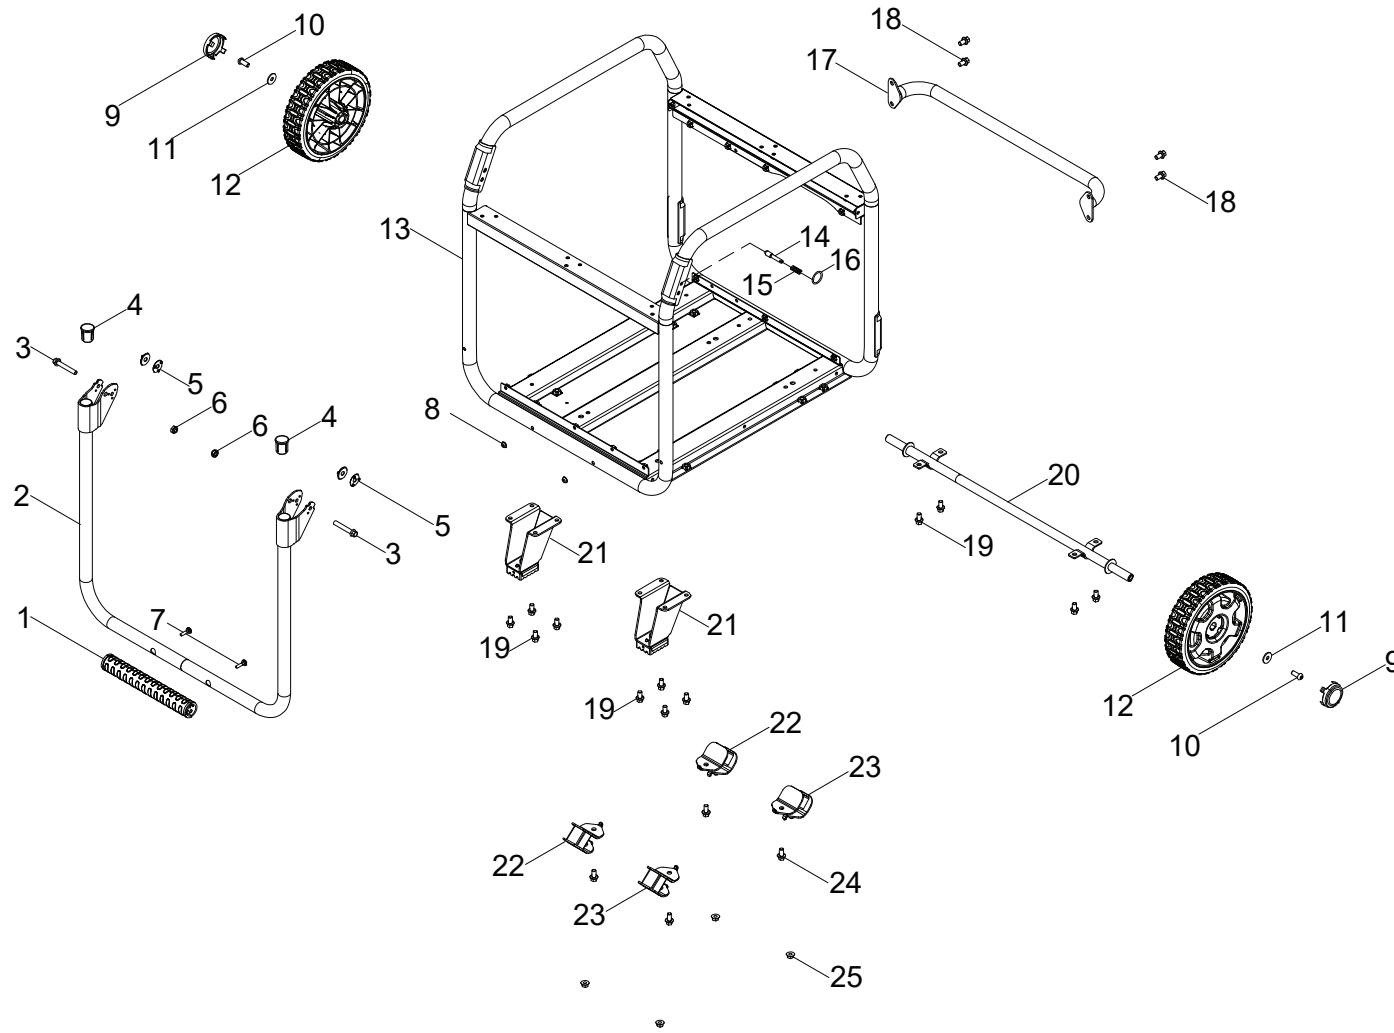

CONTROL PANEL PARTS DIAGRAM

Figure F

CONTROL PANEL PARTS LIST

#	Part Number	Description	Qty.
1	100731570	Receptacle Cover, L14-50R	1
2	100731571	Receptacle Cover, L14-30R	1
3	100731574	Receptacle Cover, 5-20R	2
4	100762714	Intelligauge, INT5DINV	1
5	100120180	Cover, Circuit Breaker	3
6	100031552	O-Ring	3
7	100730628	Push-Button Start	1
8	100019782	Receptacle, 12 VDC	1
9	100011421-0003	Flange Nut M6	1
10	100010886-0004	Spring Washer Ø6	1
11	100010910-0003	Flat Washer Ø6	1
12	100092320	Earth Stud	1
13	100128826-0001	Lock Washer Ø6, Toothed	1
14	100010919-0002	Flat Washer Ø5	1
15	100010885-0003	Spring Washer Ø5	1
16	100011419-0001	Flange Nut M5	1
17	100019754	20Amp Circuit Breaker, Push Button	2
18	100057719	8Amp Circuit Breaker, Push Button	1
19	100020023	Receptacle L14-30R	1
20	100020022	Receptacle L14-50R	1
21	100727088	Breaker	1
22	100052461-0001	Receptacle 5-20R	2
23	100715692	Wire Harness Assembly	1
24	100812231	Control Panel	1

FRAME ASSEMBLY PARTS DIAGRAM

Figure G

FRAME ASSEMBLY PARTS LIST

#	Part Number	Description	Qty.
1	100711157	Grip, Handle	1
2	100796469-0001	Handle	1
3	100796110-0001	Small Flange Bolt M8 x 50	2
4	100020747	Handle Stop Block	2
5	100068791	Washer	4
6	100070851-0001	Flange Nut M8	2
7	100095857-0005	Flange Bolt M4 x 18	2
8	100078853	Damping Pad, Handle	2
9	100712243-0001	Tire Cover, Yellow	2
10	100736116-0001	Screw M8 x 16	2
11	100010505-0002	Washer Ø8.5 x 1.5 x Ø23.5	2
12	100714023-0001	8 In. Wheel, Yellow	2
13	100797082-0001	Frame	1
14	100731909	Pin	1
15	100797461	Spring	1
16	100798579	Chain	1
17	100748299-0001	Handrail	1
18	100079508-0003	Flange Bolt M8 x 14	4
19	100011230-0002	Flange Bolt M8 x 16	12
20	100797083-0001	Wheel Shaft Assembly	1
21	100797084-0001	Support Base	2
22	100055088-0001	Vibration Mount 1, Support	2
23	100735650-0001	Vibration Mount 2, Support	2
24	100079508-0002	Flange Bolt M8 x 14	4
25	100011464-0006	Flange Nut M8	4

WIRING DIAGRAM