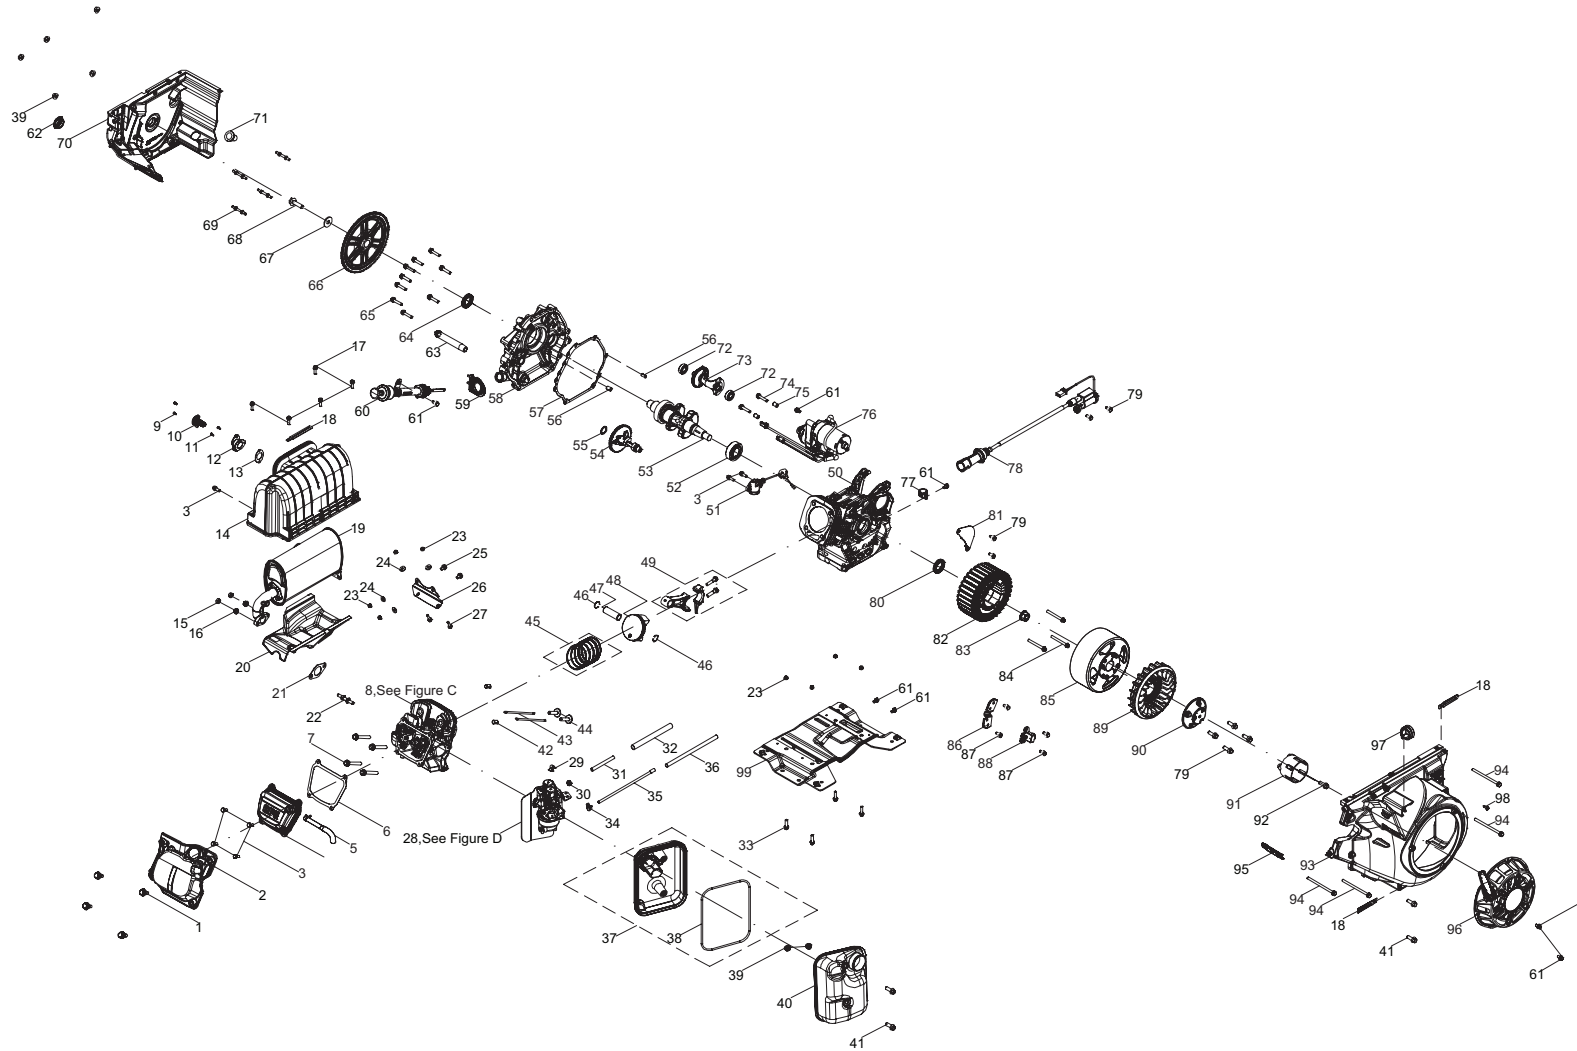

ENGINE PARTS DIAGRAM

Figure B

ENGINE PARTS LIST

#	Part Number	Description	Qty.
1	100081994	Alignment Bolt	4
2	100797430	Valve Cover	1
3	100011264-0003	Flange Bolt M6 x 16	7
4	100794576	Cylinder Head Cover Assembly	1
5	100786754	Breather Tube	1
6	100728729	Gasket, Cylinder Head Cover	1
7	100746630	Flange Bolt M10 x 1.25 x 87	4
8	100797892	Cylinder Head Assembly, See Figure C	1
9	100051338-0001	Flange Bolt M5 x 12	2
10	100154368	Spark Arrester Assembly	1
11	100031780-0001	Flange Bolt M5 x 16	2
12	100749058	Flange	1
13	100761994	Gasket, Muffler	1
14	100797428	Muffler Guard	1
15	100011422-0017	Flange Nut M8	2
16	100011472-0001	Auto-lock Flange Nut M8	2
17	100011276-0003	Flange Bolt M6 x 55	5
18	100000655	Wire Clip B	3
19	100748120	Exhaust Muffler Assembly	1
20	100748126	Shroud	1
21	100006941	Gasket, Muffler	1
22	100786755	Stud Bolt M6 x 47	1
23	100011464-0003	Flange Nut M8	8
24	100010899-0002	Big Washer Ø8	4
25	100011313-0004	Flange Bolt M8 x 20	2
26	100748247	Support Board	1
27	100011318-0003	Flange Bolt M8 x 30	2
28	100805535	Carburetor Assembly, See Figure D	1
29	100758623	Clip Ø8 x 8	1
30	100159468-0001	Clamp, Fuel Hose	1