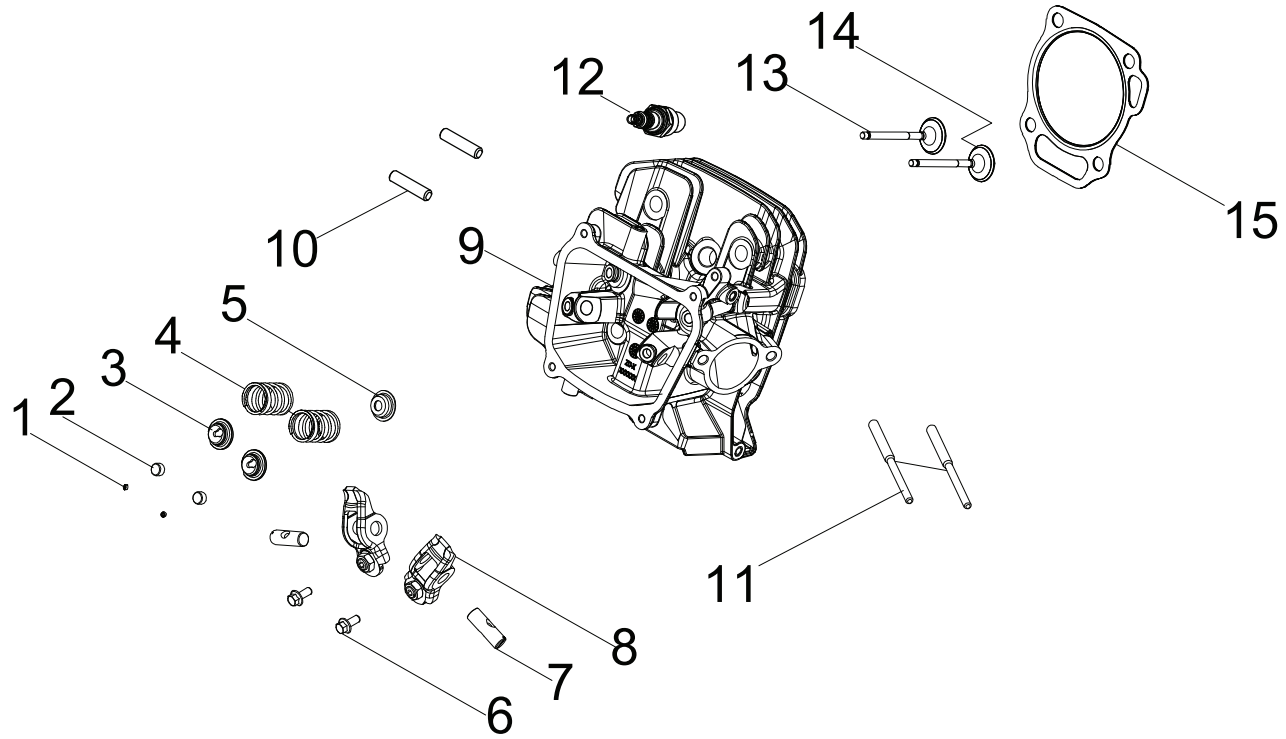

ENGINE PARTS DIAGRAM

Figure B

ENGINE PARTS LIST

#	Part Number	Description	Qty.
1	100081994	Alignment Bolt	4
2	100797430	Valve Cover	1
3	100011264-0003	Flange Bolt M6 x 16	7
4	100794576	Cylinder Head Cover Assembly	1
5	100786754	Breather Tube	1
6	100728729	Gasket, Cylinder Head Cover	1
7	100746630	Flange Bolt M10 x 1.25 x 87	4
8	100797892	Cylinder Head Assembly, See Figure C	1
9	100051338-0001	Flange Bolt M5 x 12	2
10	100154368	Spark Arrester Assembly	1
11	100031780-0001	Flange Bolt M5 x 16	2
12	100749058	Flange	1
13	100761994	Gasket, Muffler	1
14	100797428	Muffler Guard	1
15	100011422-0017	Flange Nut M8	2
16	100011472-0001	Auto-lock Flange Nut M8	2
17	100011276-0003	Flange Bolt M6 x 55	5
18	100000655	Wire Clip B	3
19	100748120	Exhaust Muffler Assembly	1
20	100748126	Shroud	1
21	100006941	Gasket, Muffler	1
22	100786755	Stud Bolt M6 x 47	1
23	100011464-0003	Flange Nut M8	8
24	100010899-0002	Big Washer Ø8	4
25	100011313-0004	Flange Bolt M8 x 20	2
26	100748247	Support Board	1
27	100011318-0003	Flange Bolt M8 x 30	2
28	100805535	Carburetor Assembly, See Figure D	1
29	100758623	Clip Ø8 x 8	1
30	100159468-0001	Clamp, Fuel Hose	1

CYLINDER HEAD PARTS DIAGRAM

Figure C

CYLINDER HEAD PARTS LIST

#	Part Number	Description	Qty.
1	100004576	Valve Collet	4
2	100004589	Valve Adjust Cap, Exhaust	2
3	100004516	Valve Spring Seat, 182F	2
4	100067633	Spring Valve	2
5	100004602	Valve Seal Guide	1
6	100011518-0001	Small Flange Bolt M5 x 12	2
7	100765720	Shaft, Rocker Arm	2
8	100728722	Rocker Arm Assembly	2
9	100787693	Cylinder Head	1
10	100798372	Stud Bolt M8 x 56	2
11	100099271	Stud Bolt M6-8 x 115	2
12	100009377	Spark Plug(E7RTC)	1
13	100728728	Valve Exhaust	1
14	100728727	Valve Intake	1
15	100753098	Gasket, Cylinder Head	1