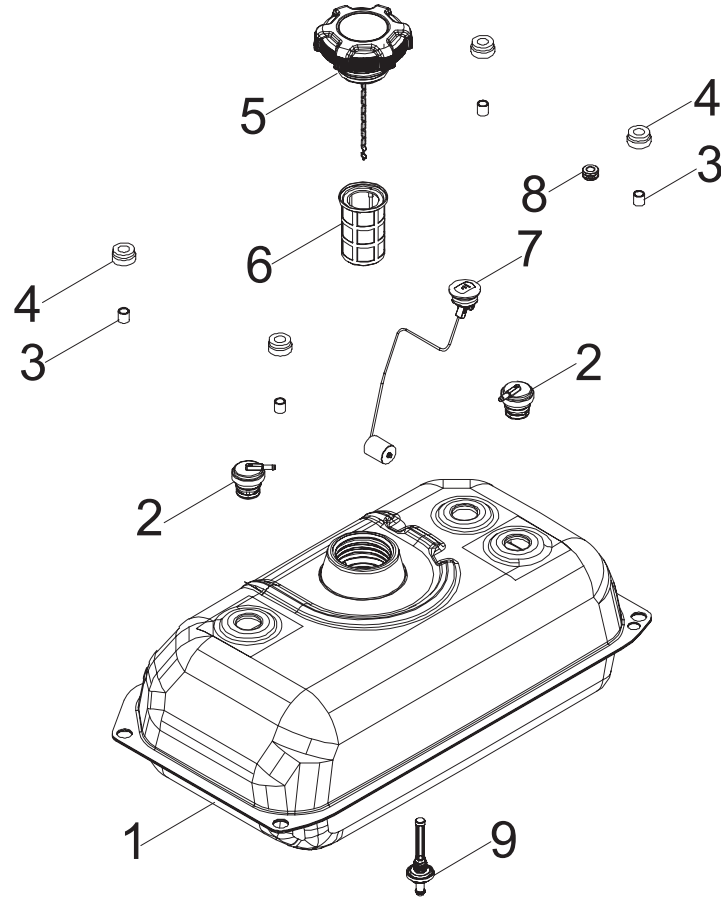

CYLINDER HEAD PARTS DIAGRAM

Figure C

CYLINDER HEAD PARTS LIST

#	Part Number	Description	Qty.
1	100004576	Valve Collet	4
2	100004589	Valve Adjust Cap, Exhaust	2
3	100004516	Valve Spring Seat, 182F	2
4	100067633	Spring Valve	2
5	100004602	Valve Seal Guide	1
6	100011518-0001	Small Flange Bolt M5 x 12	2
7	100765720	Shaft, Rocker Arm	2
8	100728722	Rocker Arm Assembly	2
9	100787693	Cylinder Head	1
10	100798372	Stud Bolt M8 x 56	2
11	100099271	Stud Bolt M6-8 x 115	2
12	100009377	Spark Plug(E7RTC)	1
13	100728728	Valve Exhaust	1
14	100728727	Valve Intake	1
15	100753098	Gasket, Cylinder Head	1

FUEL TANK PARTS DIAGRAM

Figure E

FUEL TANK PARTS LIST

#	Part Number	Description	Qty.
1	100800483-0001	Fuel Tank, 23L	1
2	100720340	Reversal Valve	2
3	100021118	Bushing, Ø12 x Ø9 x 13	4
4	100032369	Vibration Mounting, Fuel Tank	4
5	100142004	Fuel Tank Cap	1
6	100760633	Fuel Level Filter Assembly	1
7	100751383	Fuel Indicator	1
8	100009075	Vibration Mount	1
9	100808666	Fuel Valve	1

CONTROL PANEL PARTS DIAGRAM

Figure F

CONTROL PANEL PARTS LIST

#	Part Number	Description	Qty.
1	100731570	Receptacle Cover, L14-50R	1
2	100731571	Receptacle Cover, L14-30R	1
3	100731574	Receptacle Cover, 5-20R	2
4	100762714	Intelligauge, INT5DINV	1
5	100120180	Cover, Circuit Breaker	3
6	100031552	O-Ring	3
7	100730628	Push-Button Start	1
8	100019782	Receptacle, 12 VDC	1
9	100011421-0003	Flange Nut M6	1
10	100010886-0004	Spring Washer Ø6	1
11	100010910-0003	Flat Washer Ø6	1
12	100092320	Earth Stud	1
13	100128826-0001	Lock Washer Ø6, Toothed	1
14	100010919-0002	Flat Washer Ø5	1
15	100010885-0003	Spring Washer Ø5	1
16	100011419-0001	Flange Nut M5	1
17	100019754	20Amp Circuit Breaker, Push Button	2
18	100057719	8Amp Circuit Breaker, Push Button	1
19	100020023	Receptacle L14-30R	1
20	100020022	Receptacle L14-50R	1
21	100727088	Breaker	1
22	100052461-0001	Receptacle 5-20R	2
23	100715692	Wire Harness Assembly	1
24	100812231	Control Panel	1