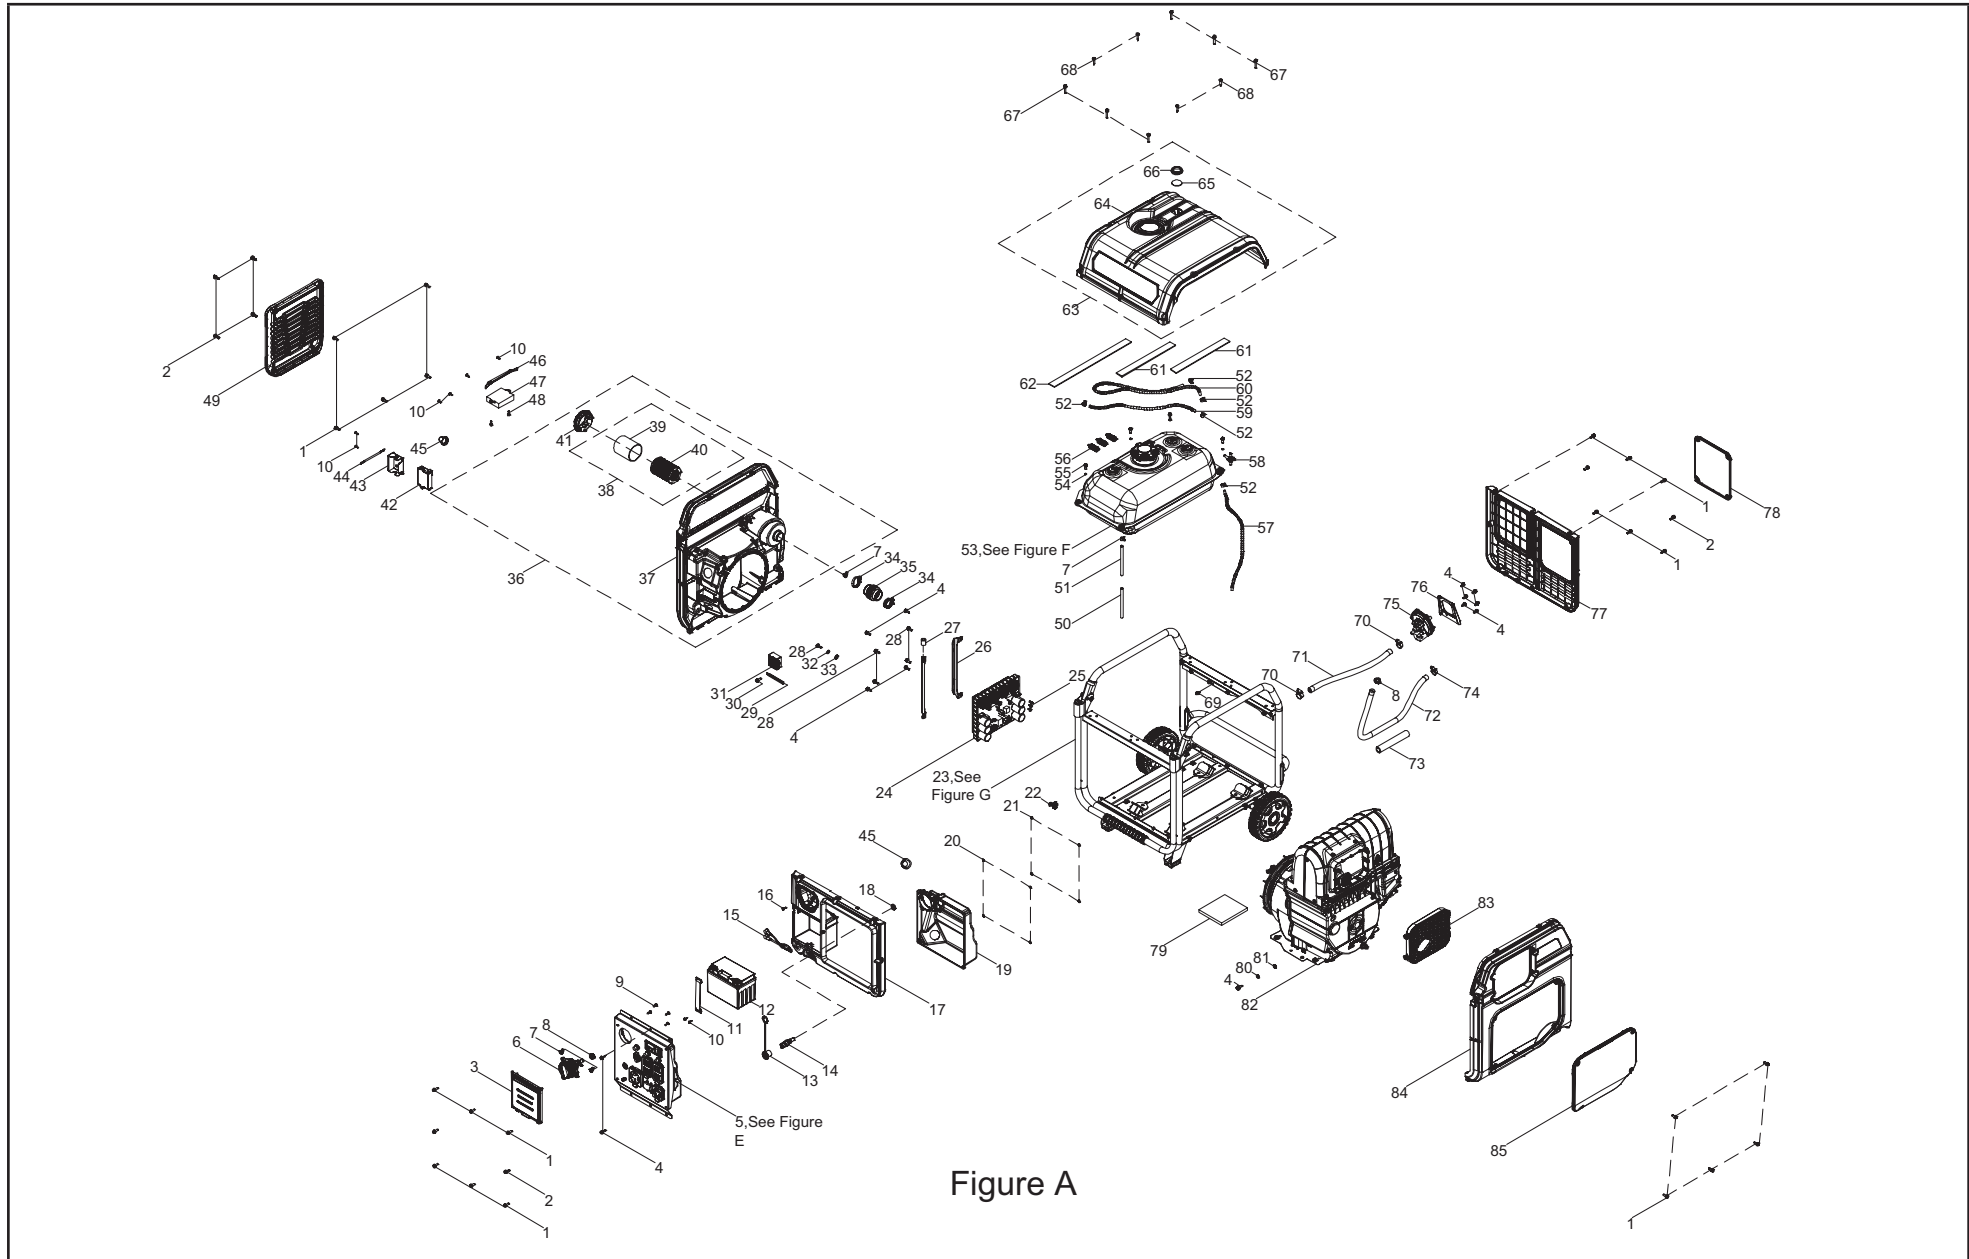

TABLE OF CONTENTS

Inverter Generator Parts Diagram	3
Inverter Generator Parts List	4
Engine Parts Diagram	6
Engine Parts List	7
Cylinder Head Parts Diagram	9
Cylinder Head Parts List	10
Carburetor Parts Diagram	11
Carburetor Parts List	12
Fuel Tank Parts Diagram	13
Fuel Tank Parts List	14
Control Panel Parts Diagram	15
Control Panel Parts List	16
Frame Assembly Parts Diagram	17
Frame Assembly Parts List	18
Wiring Diagram	19

INVERTER GENERATOR PARTS DIAGRAM

Figure A

INVERTER GENERATOR PARTS LIST

#	Part Number	Description	Qty.
1	100011266-0003	Flange Bolt M6 x 20	22
2	100798578-0001	Flange M6 x 25	8
3	100797454-0001	Battery Window	1
4	100011261-0014	Flange Bolt M6 x 12	13
5	100801919	Panel Assembly, See Figure F	1
6	100799981	Switch Assembly	1
7	100771620	Clamp Ø8.5	4
8	100110283	Clamp	2
9	100011007-0002	Self-tapping Screw ST4.8 x 16	4
10	100032967-0003	Self-tapping Screw ST4.2 x 16	8
11	100748329	Tape	1
12	100766062-0004	Battery, 12Ah	1
13	100804033	Rubber Sheath	1
14	100790222	Gas Joint	1
15	100757075-0001	Battery Connecting Wire	1
16	100010946-0010	Screw M4 x 10	1
17	100797453-0001	Front Cover	1
18	100799415	Nut	1
19	100799584-0001	Protect Panel	1
20	100010907-0002	Flat Washer Ø4	4
21	100011450-0003	Flange Nut M4	4
22	100732285	Clip Ø23	1
23	100801121	Frame Assembly, See Figure G	1
24	100801920	Inverter Module, 120V 240V 60Hz	1
25	100143032-0001	Screw M4 x 10	3
26	100748324	Bracket, Inverter Module	2
27	100757920	Protective Jacket, Ø15.5 x Ø26 x 50	1
28	100011249-0004	Flange Bolt M5 x 12	5
29	100000655	Clip B	1
30	100011262-0004	Flange Bolt M6 x 14	1