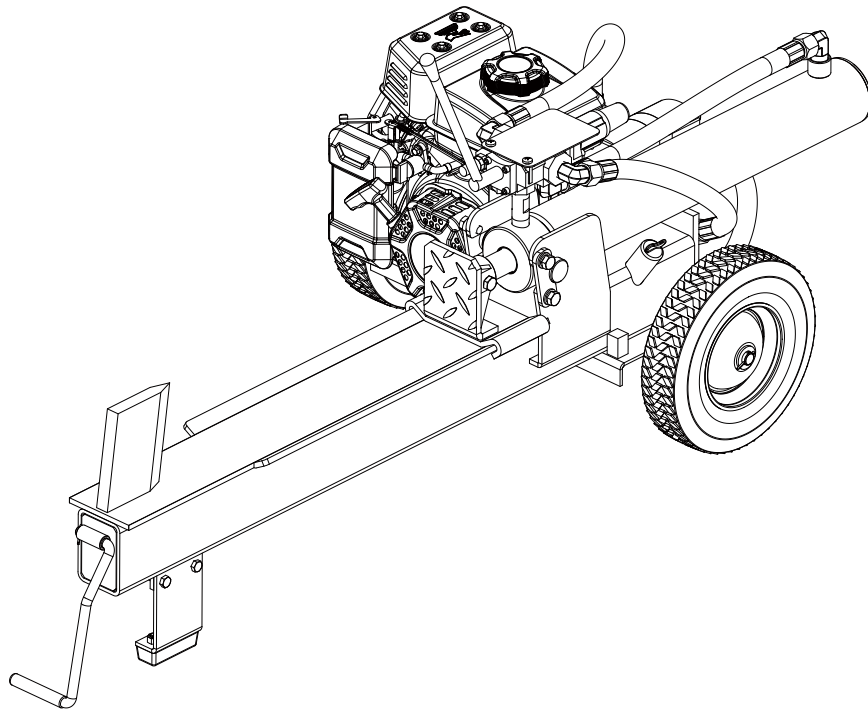

## **PARTS INFORMATION**

**8 TON FULL BEAM LOG SPLITTER**

**SERIAL NUMBER RANGE: ALL**

To order replacement parts please visit:  
**[shop.championpowerequipment.com](http://shop.championpowerequipment.com)**  
or call **1-877-338-0999**.

## **TABLE OF CONTENTS**

<b>Log Splitter Parts Diagram.....</b>	<b>3</b>
<b>Log Splitter Parts List.....</b>	<b>4</b>
<b>Engine Parts Diagram.....</b>	<b>5</b>
<b>Engine Parts List.....</b>	<b>6</b>

#	Part Number	Description	Qty.
31	PMJ7-06	Handle	1
32	G91-2000-2-20	Cotter Pin Ø2 x 20	1
33	PMJ7-20	Handle Sheath	1
34	G70.1-2000-M10-20	Bolt M10 x 20	4
35	PMJ7-03	Engine & Wheel Fixed Mount	1
36	G5783-2000-M8-20	Bolt M8 x 20	4
37	PMJ7-10	10 in. Solid Wheel	2
38	G95-2000-16	Washer Ø16	2
39	G91-2000-2.5-25	Cotter Pin Ø2.5 x 25	2
40	PMJ22Q-21	Hydraulic Hose(Valve-Pump)	1
41	R80-V-B01DY	Engine, 79 cc, EPA	1
42	PMJ7-12	Engine Bushing	1
43	PMJ7-13	Flat Key	1
44	PMJ7-30	Engine Connector	1
45	PMJ7-31	Gear Pump Stand	1
46	ASME-B18.2.1-1996-516-24-34	Bolt 5/16 in. - 24 x 3/4 in.	4
47	PMJ7-33	Right Angle Connector	1