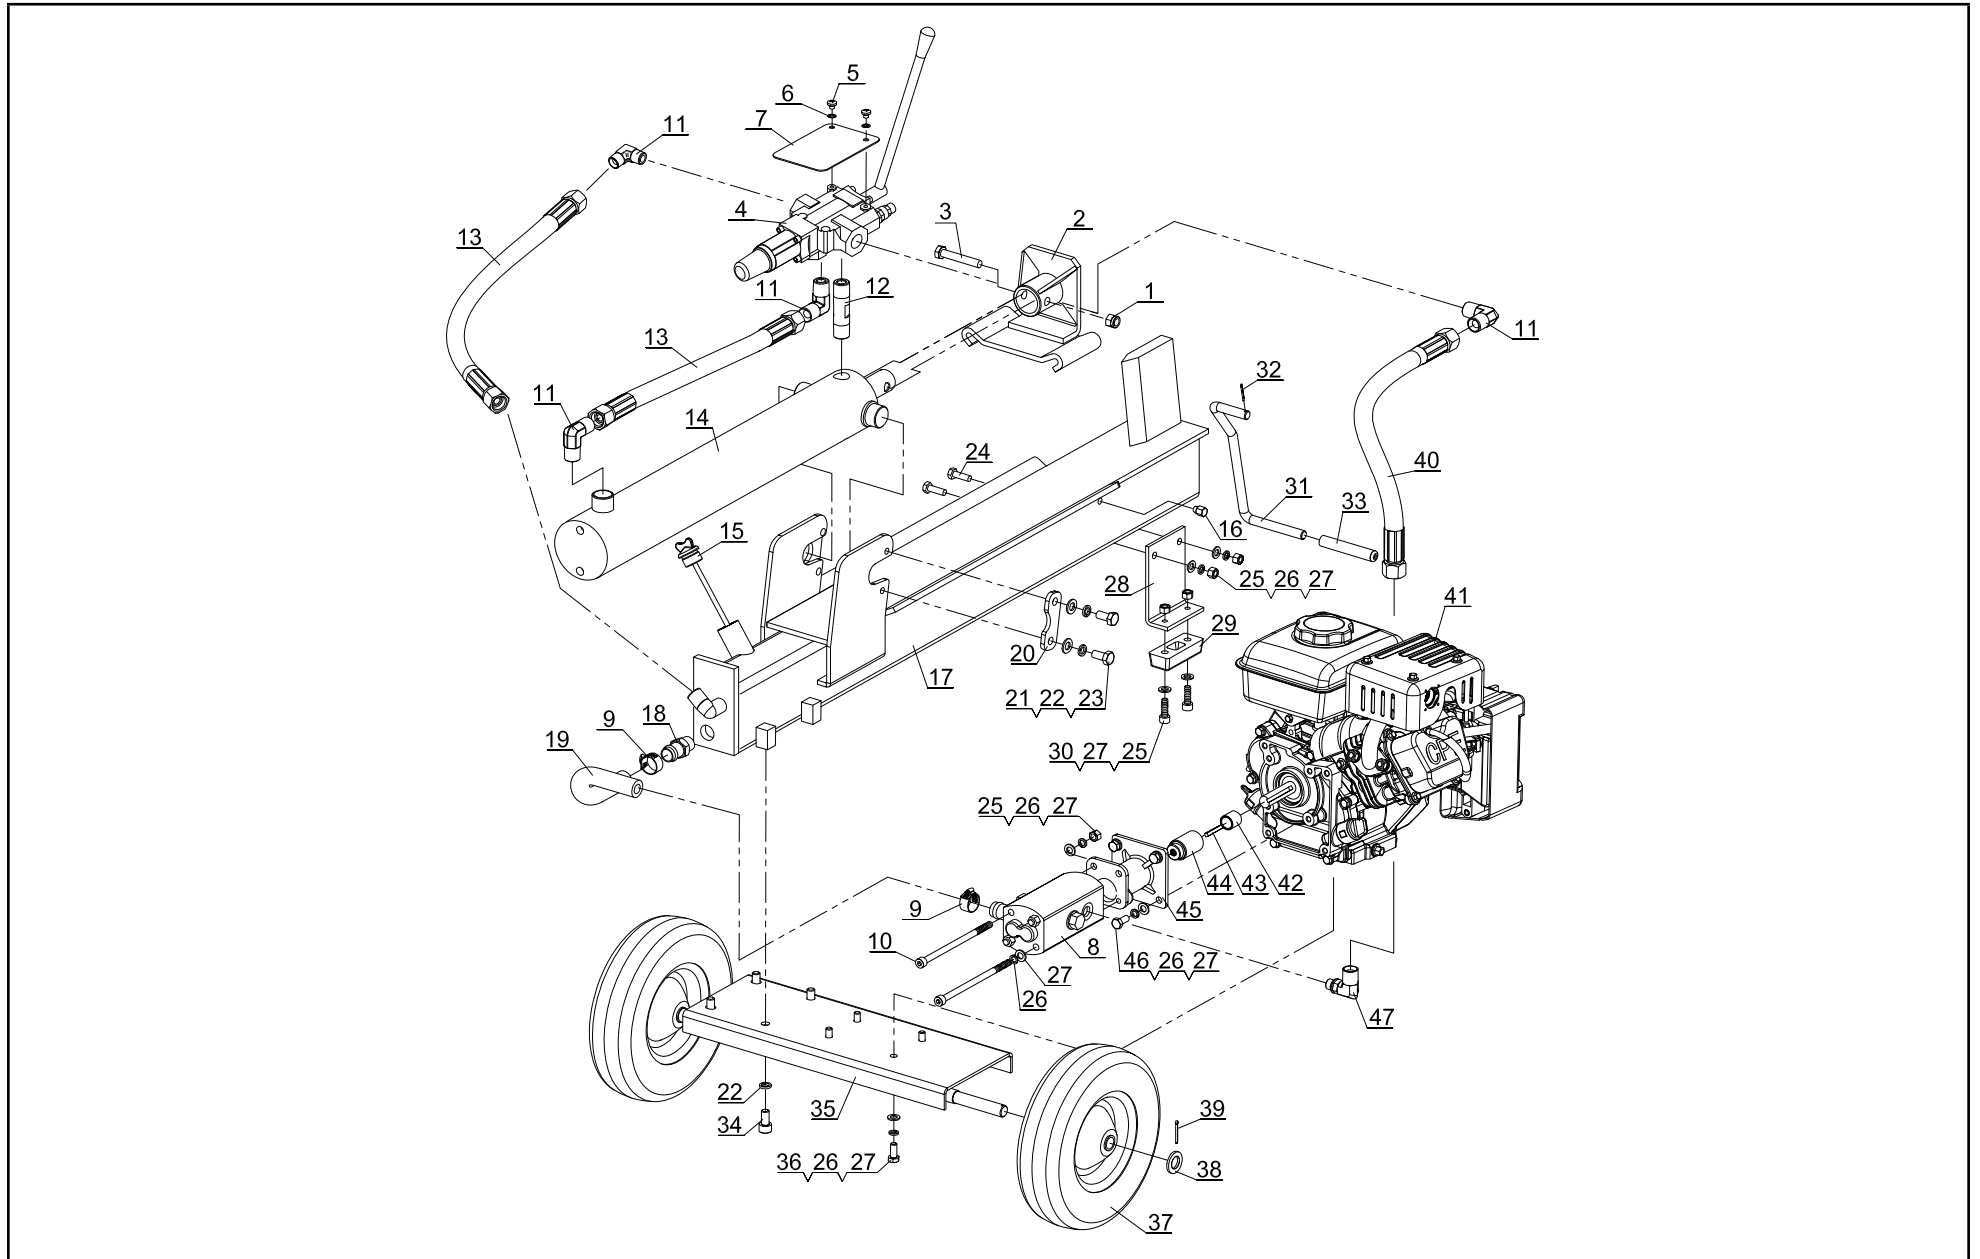

# LOG SPLITTER PARTS DIAGRAM

**LOG SPLITTER PARTS LIST**

#	Part Number	Description	Qty.
1	G889.1-2000-M10	Lock Nut M10	1
2	PMJ7-02	Bracket	1
3	G5782-2000-M10-60	Bolt M10 x 60	1
4	PMJ9-21	Control Valve	1
5	G818-2000-M6-10	Bolt M6 x 10	2
6	G93-1987-6	Lock Washer Ø6	2
7	PMJ7-23	Plate	1
8	PMJ7-32	Gear Pump	1
9	J8870-1999-d25	Clamp d25	2
10	G70.1-2000-M8-148	Bolt M8 x 148	2
11	PMJ7-15	Right Angle Joiner 2	4
12	PMJ7-22	Through Joiner 2	1
13	PMJ7-25	Hydraulic Hose, Valve - Cylinder	2
14	PMJ7-08	Cylinder	1
15	PMJ7-05	Dipstick	1
16	PMJ7-24B	Breather Bolt	1
17	PMJ7-01A	Beam	1
18	PMJ7-18	Through Joiner 1	1
19	PMJ7-19	Oil Pipe	1
20	PMJ15-05	Cylinder Fixing Plate	2
21	G95-2000-10	Washer Ø10	4
22	G93-1987-10	Lock washer Ø10	8
23	G5781-2000-M10-20	Bolt M10 x 20	4
24	G5780-2000-M8-25	Bolt M8 x 25	2
25	G41-2000-M8	Nut M8	5
26	G93-1987-8	Lock washer Ø8	12
27	G95-2000-8	Washer Ø8	14
28	PMJ7-04	Support Leg	1
29	PMJ7-07	Rubber Damping Pad	1
30	G70.1-2000-M8-25	Bolt M8 x 25	2

#	Part Number	Description	Qty.
31	PMJ7-06	Handle	1
32	G91-2000-2-20	Cotter Pin Ø2 x 20	1
33	PMJ7-20	Handle Sheath	1
34	G70.1-2000-M10-20	Bolt M10 x 20	4
35	PMJ7-03	Engine & Wheel Fixed Mount	1
36	G5783-2000-M8-20	Bolt M8 x 20	4
37	PMJ7-10	10 in. Solid Wheel	2
38	G95-2000-16	Washer Ø16	2
39	G91-2000-2.5-25	Cotter Pin Ø2.5 x 25	2
40	PMJ22Q-21	Hydraulic Hose(Valve-Pump)	1
41	R80-V-B01DY	Engine, 79 cc, EPA	1
42	PMJ7-12	Engine Bushing	1
43	PMJ7-13	Flat Key	1
44	PMJ7-30	Engine Connector	1
45	PMJ7-31	Gear Pump Stand	1
46	ASME-B18.2.1-1996-516-24-34	Bolt 5/16 in. - 24 x 3/4 in.	4
47	PMJ7-33	Right Angle Connector	1