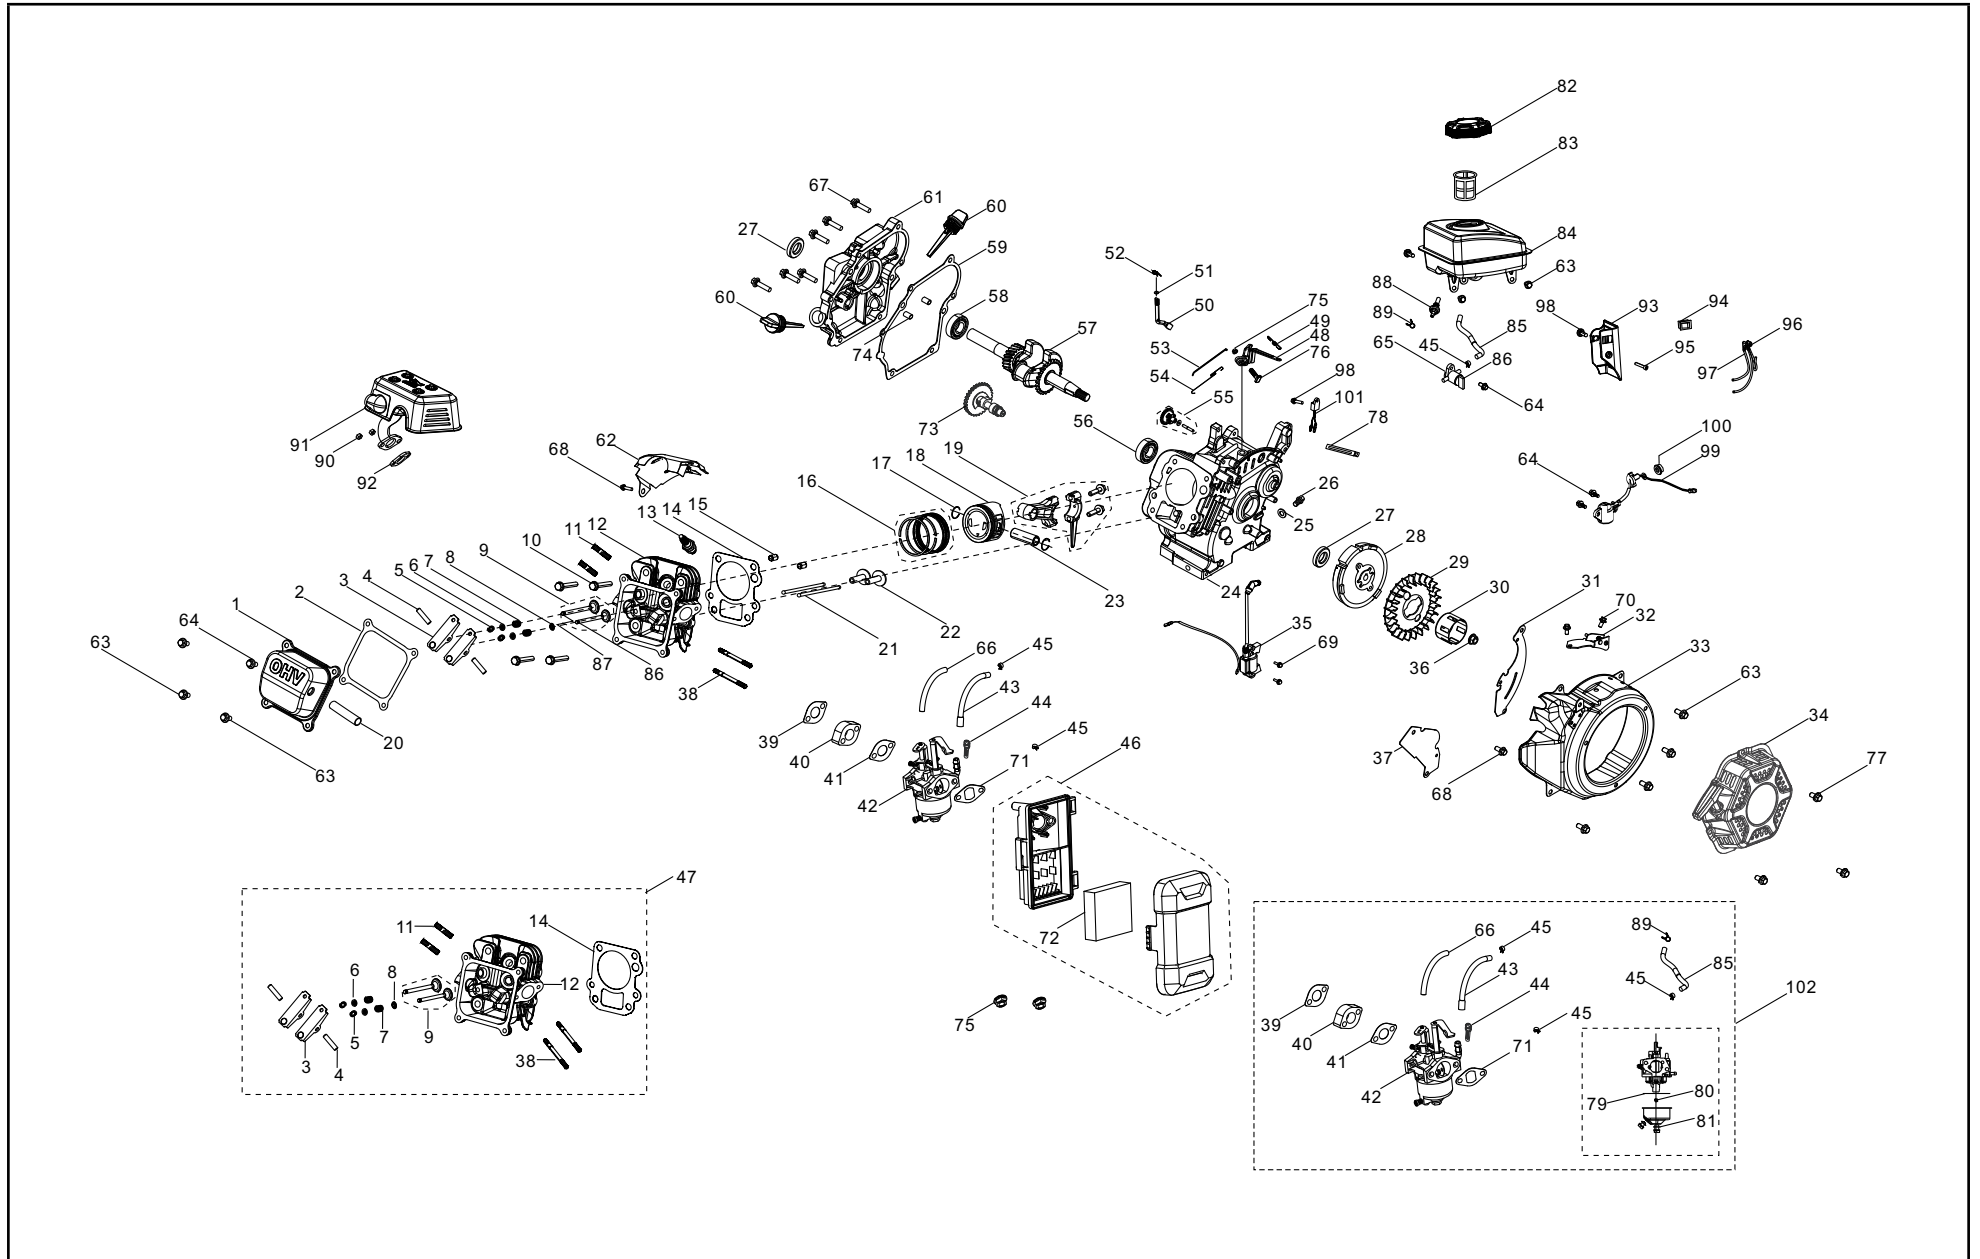

ENGINE PARTS DIAGRAM

ENGINE PARTS LIST

#	Part Number	Description	Qty.
1	12410-000005	Cylinder Head Cover Assy	1
2	12004-000009	Cylinder Head Cover Gasket	1
3	14310-000004	Rocker Assy, Valve	2
4	14318-000003	Rocker Shaft Assy	2
5	12109-000004	Valve Lock Clamp	4
6	12112-000008	Valve Spring Retainer	2
7	12103-000005	Valve Spring	2
8	12101-000006	Seal Guide	1
9	12110-000004	Valve Set	1
10	12003-000007	Cylinder Head Bolt, M8 x 55, White Zn	4
11	90203-000001	Stud, M8 x 34, Blk Zn	2
12	12140-000005	Cylinder Head Assy	1
13	30010-000005	Spark Plug, A5RTC	1
14	12131-000007	Cylinder Head Gasket	1
15	90502-000003	Pin, 8 x 14	2
16	13200-000008	Piston Ring Assy	1
17	13122-000004	Piston Pin Clip	2
18	13111-000004	Piston	1
19	13010-000005	Connecting Rod	1
20	17004-000012	Tube, Breather, Ø8 x Ø12 x 68	1
21	14071-000001	Valve Lifter	2
22	14081-000001	Valve Tappet	2
23	13121-000007	Piston Pin	1
24	11310-000010	Crankcase Assy	1
25	90408-000019	Washer, Ø10 x Ø15.8 x 1.5	1
26	11007-000001	Drain Plug Bolt, M10 x1.25 x15, White Zn	1
27	90682-000012	Oil Seal, Ø17 x Ø30 x 6	2
28	13510-000018	Flywheel Assy	1
29	19352-000014	Cooling Fan, Engine	1
30	28002-000005	Starter Pulley	1

#	Part Number	Description	Qty.
31	30028-000001	Shroud Shield	1
32	16520-000020	Throttle Control Assy, White Zn	1
33	28110-000040	Shroud	1
34	28200-000002	Recoil Starter Assy	1
35	30400-000005	Ignition Coil	1
36	13501-000003	Flywheel Nut, M12 x 1.25, White Zn	1
37	19306-000004	Crankcase air Deflector	1
38	90204-000001	Stud, M6 x 96, Blk Zn	2
39	17002-000006	Gasket, Innet	1
40	16003-000011	Carburetor Insulator Plate	1
41	16001-000004	Carburetor Gasket	1
42	16100-000011	Carburetor	1
43	90686-000062	Fuel Pipe, Ø6 x Ø10 x 64	1
44	16652-000016	Fuel Strainer	1
45	90685-000007	Clamp, Ø9.5 x 8 x 0.8	3
46	17100-000010	Air Cleaner	1
47	96101-Z120410-0017	Cylinder Head Assy	1
48	16070-000005	Governor Support Assy	1
49	16063-000009	Spring, Governor	1
50	16061-000005	Governor Arm	1
51	90408-000020	Washer, Ø6.2 x Ø15 x 0.6	1
52	90501-000005	Pin, White Zn, L=20	1
53	16062-000007	Governor Rod, White Zn	1
54	16012-000005	Throttle Valve Returning Spring	1
55	16400-000006	Governor Gear Assy	1
56	90547-000002	Bearing	1
57	13300-000017	Crankshaft Assy	1
58	90547-000015	Bearing	1
59	11001-000009	Crankcase Gasket	1
60	15010-000018	Oil Dipstick Assy	2