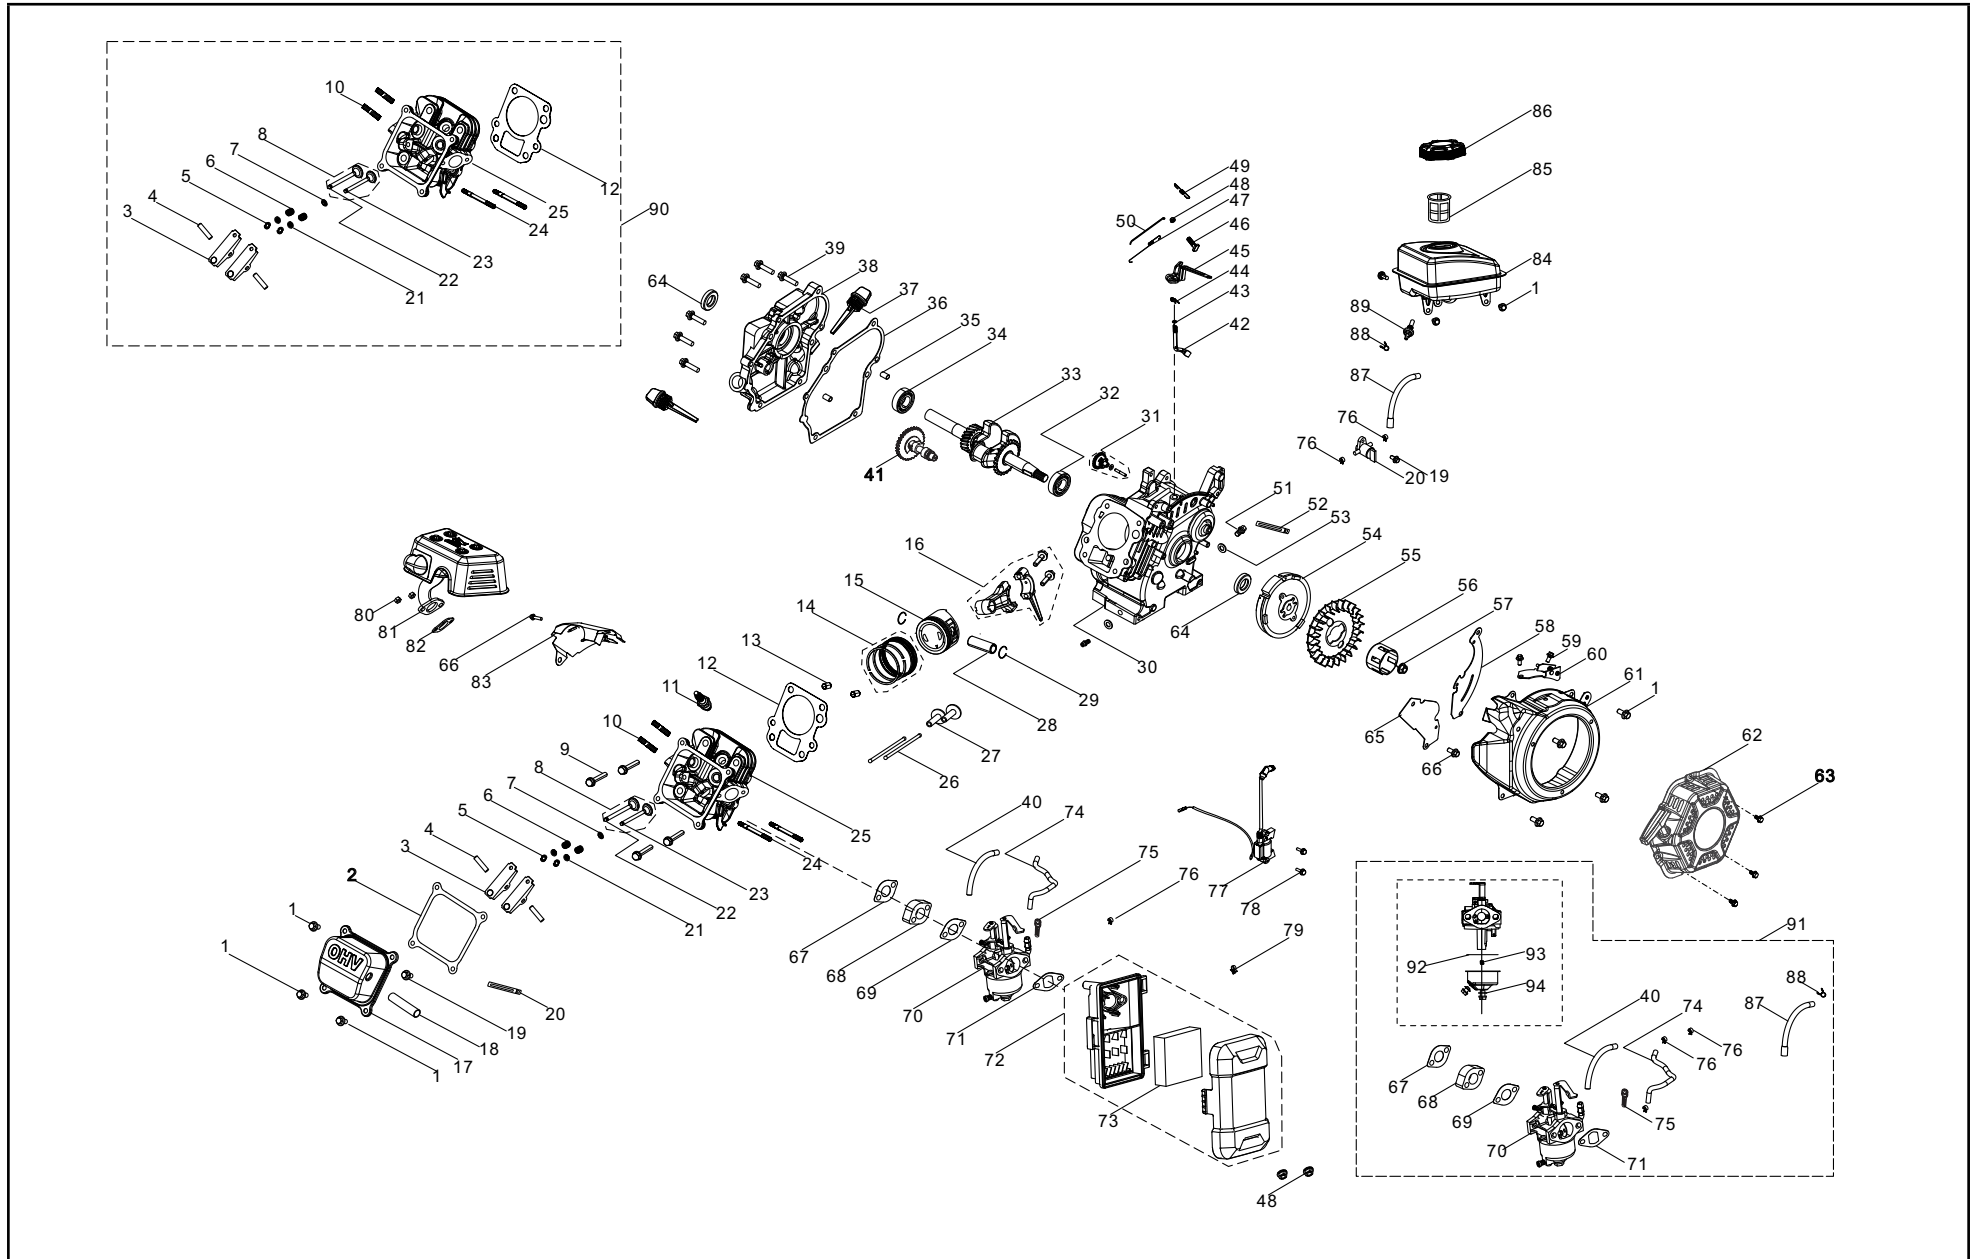

ENGINE PARTS DIAGRAM

ENGINE PARTS LIST

#	Part Number	Description	Qty.
1	90001-000018	Hex Flange Bolt, M6 x 12, White Zn	10
2	12004-000009	Cylinder Head Cover Gasket	1
3	14310-000004	Rocker Assy, Valve	2
4	14318-000003	Rocker Shaft Assy	2
5	12109-000004	Valve Lock Clamp	4
6	12103-000005	Valve Spring	2
7	12101-000006	Seal Guide	1
8	12110-000004	Valve Set	1
9	12003-000007	Cylinder Head Bolt, M8 x 55, White Zn	4
10	90203-000001	Stud, M8 x 34, Blk Zn	2
11	30010-000005	Spark Plug, A5RTC	1
12	12131-000007	Cylinder Head Gasket	1
13	90502-000003	Pin, 8 x 14	2
14	13200-000008	Piston Ring Assy	1
15	13111-000004	Piston	1
16	13010-000005	Connecting Rod	1
17	12410-000005	Cylinder Head Cover Assy	1
18	17004-000012	Tube, Breather, Ø8 x Ø12 x 68	1
19	90001-000020	Hex Flange Bolt, M6 x 14, White Zn	2
20	16750-000013	Fuel Switch Assy	1
21	12112-000008	Valve Spring Retainer	2
22	12121-000004	Exhaust Valve	1
23	12111-000003	Inlet Valve	1
24	90204-000001	Stud, M6 x 96, Blk Zn	2
25	12140-000005	Cylinder Head Assy	1
26	14071-000001	Valve Lifter	2
27	14081-000001	Valve Tappet	2
28	13121-000007	Piston Pin	1
29	13122-000004	Piston Pin Clip	2
30	11310-000012	Crankcase Assy	1

#	Part Number	Description	Qty.
31	16400-000006	Governor Gear Assy	1
32	90547-000015	Bearing, 6303	1
33	13300-000018	Crankshaft Assy	1
34	90547-000002	Bearing, 6203	1
35	90502-000002	Pin, 8 x 12	2
36	11001-000009	Crankcase Gasket	1
37	15010-000018	Oil Dipstick Assy	2
38	11411-000015	Crankcase Cover	1
39	90001-000026	Hex Flange Bolt, M6 x 25, White Zn	6
40	30431-000022	Rubber Sleeve, Fuel Tube, Ø11 x Ø9.5 x 60	1
41	14200-000003	Camshaft Assy	1
42	16061-000005	Governor Arm	1
43	90408-000020	Washer, Ø6.2 x Ø15 x 0.6	1
44	90501-000005	Pin, White Zn	1
45	16070-000005	Governor Support Assy	1
46	16072-000001	Governor Support Bolt, M6 x 21, White Zn	1
47	16012-000005	Throttle Valve Returning Spring	1
48	90305-000007	Hex Flange Nut, M6, White Zn	3
49	16063-000009	Spring, Governor	1
50	16062-000007	Governeor Rod, White Zn	1
51	11007-000001	Drain Plug Bolt, M10 x1.25 x15, White Zn	2
52	90684-000003	Clip, L=100	1
53	90408-000019	Washer, Ø10 x Ø15.8 x 1.5	2
54	13510-000018	Flywheel Assy	1
55	19352-000014	Cooling Fan, Engine	1
56	28002-000005	Starter Pulley	1
57	13501-000003	Flywheel Nut, M12 x 1.25, White Zn	1
58	30028-000001	Shroud Shield	1
59	90001-000012	Hex Flange Bolt, M6 x 8, White Zn	2
60	16520-000020	Throttle Control Assy, White Zn	1