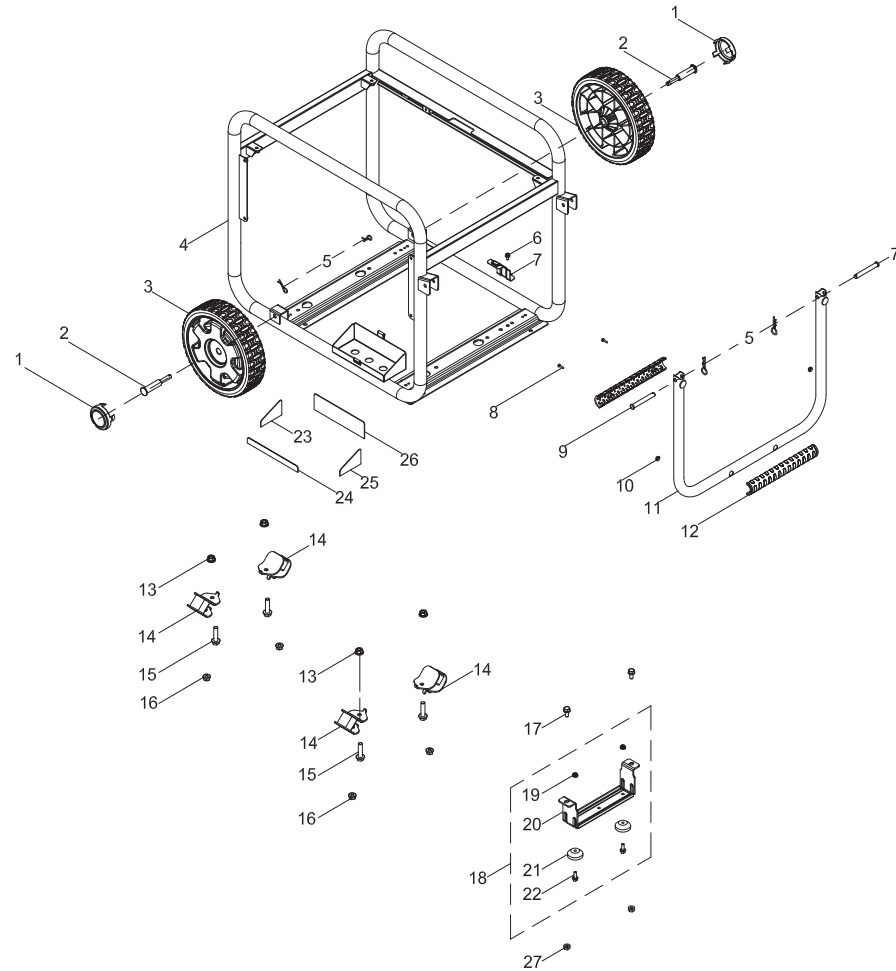

CONTROL PANEL PARTS DIAGRAM

Figure G

CONTROL PANEL PARTS LIST

#	Part Number	Description	Qty.
1	100760778	Lock Switch	1
2	100766046	Intelligauge	1
3	100726114	Breaker	1
4	100087040	Receptacle 14-50R	1
5	100020023	Receptacle 14-30R	1
6	100052461-0001	Receptacle GFCI 5-20R, Duplex	2
7	100031552	O-Ring	2
8	100120180	Breaker Cover	2
9	100731570	Receptacle Cover 14-50R	1
10	100731571	Receptacle Cover L14-30R	1
11	100731574	Receptacle Cover GFCI 5-20R, Duplex	2
12	100802346	CO Alarm Lamp	1
13	100019957	Breaker	1
14	100019754	20Amp Circuit Breaker, Push Button	2
15	100765322-0001	Control Panel Housing	1
16	100766044	Overvoltage Protector	1
17	100760776	Charger	1
18	100802345	Wire Harness Assembly	1

FRAME ASSEMBLY PARTS DIAGRAM

Figure H

FRAME ASSEMBLY PARTS LIST

#	Part Number	Description	Qty.
1	100712243-0001	Wheel Cover, Yellow	2
2	100714025	Roll Pin Ø10	2
3	100163346-0001	9.5 In. Wheel, Yellow	2
4	100765320-0001	Frame, 32mm, 742 x 528 x 585	1
5	100714685-0001	R-pin, R5	4
6	100031967-0007	M6 x 16 Flange Bolt	1
7	100732431	Heat Shield	1
8	100095857-0005	M4 x 18 Flange Bolt	2
9	100011047-0003	Roll Pin Ø8 x 40	2
10	100078853	Damping Pad, Handle	2
11	100725488-0001	Handle	1
12	100711157	Grip, Handle	1
13	100011456-0003	M10 x 1.25 Flange Nut	4
14	100068992	Vibration Mount 1	4
15	100011381-0002	M10 x 1.25 x 40 Flange Bolt	4
16	100011453-0003	M8 Flange Lock Nut	4
17	100011311-0003	M8 x 16 Flange Bolt	2
18	100020981-0004	Support Base	1
19	100011452	M6 Flange Nut,GB6177.1	2
20	100020665-0001	Support Base	1
21	100021015	Damping Pad	2
22	100011265	M6 x 18 Flange Bolt	2
23	100803440	Heat Insulation Foam 1	1
24	100803438	Heat Insulation Foam 2	1
25	100803441	Heat Insulation Foam 3	1
26	100803439	Heat Insulation Foam 4	1
27	100011453-0002	M8 Nut	2

WIRING DIAGRAM