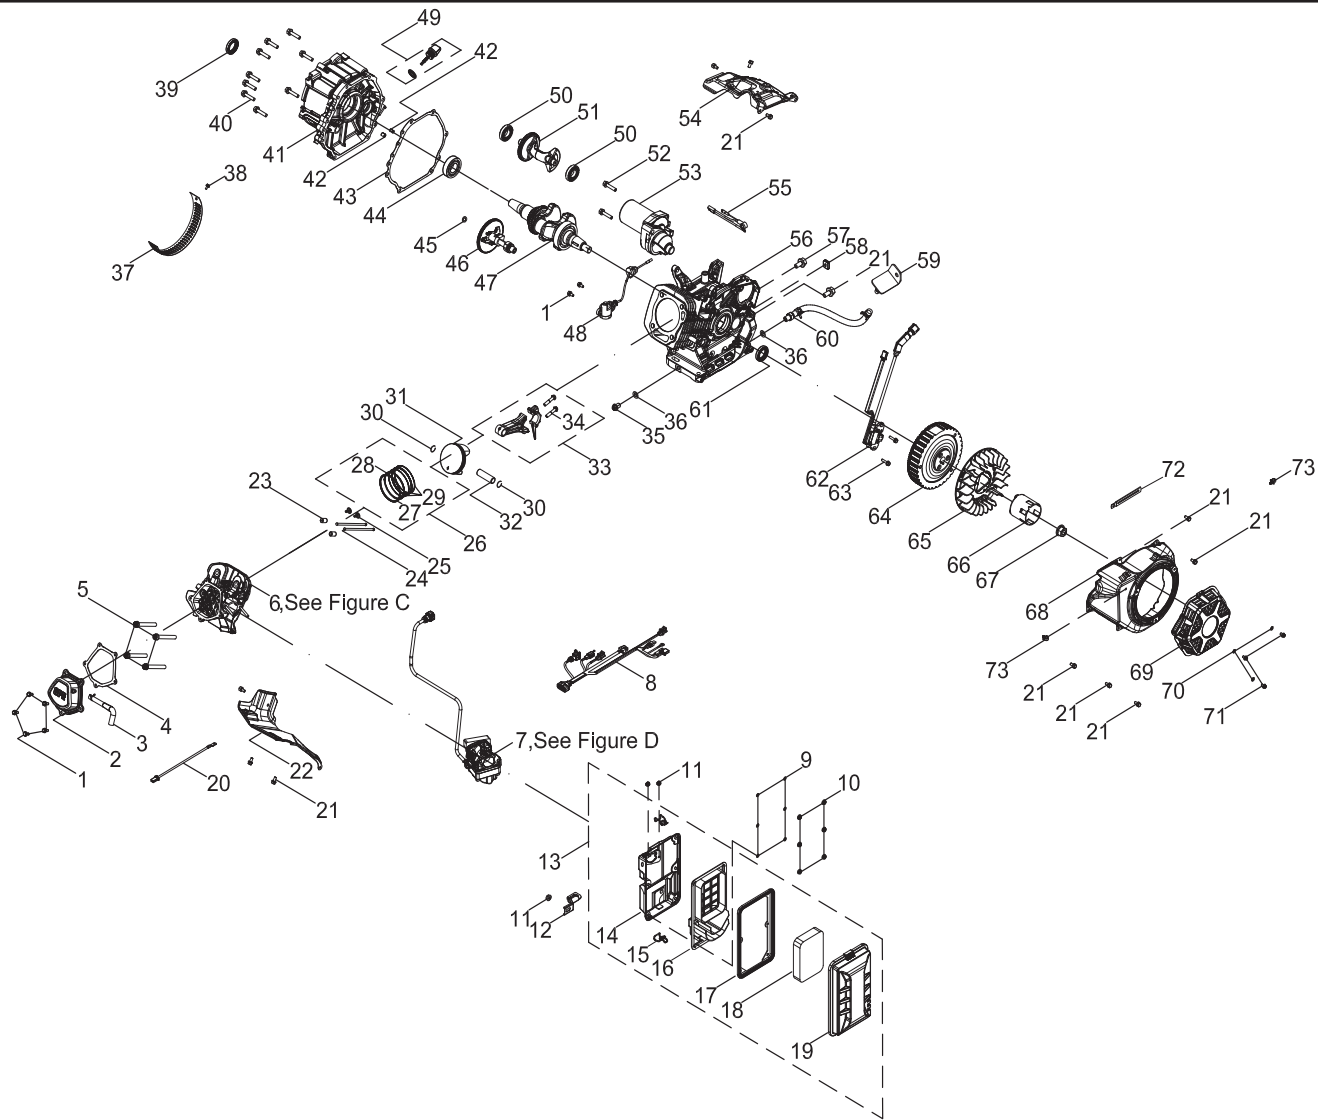

ENGINE PARTS DIAGRAM

Figure B

ENGINE PARTS LIST

#	Part Number	Description	Qty.
1	100011264-0003	M6 x 16 Flange Bolt, GB5789	7
2	100002337	Cylinder Head Cover	1
3	100715570	Breather Tube	1
4	100055922	Cylinder Head Cover Gasket	1
5	100002470	Flange Bolt M10 x 1.25 x 87	4
6	100802913	Cylinder Head Assembly- See Figure C	1
7	100802914	Throttle Body Assembly- See Figure D	1
8	100757068	Wire	1
9	100010430	Washer Ø6 x 1 x Ø12	6
10	100011451-0003	M5 Flange Nut	6
11	100011452-0003	M6 Flange Lock Nut	3
12	100021032	Bracket, Air Cleaner Support	1
13	100800646	Air Filter Assembly	1
14	100802810	Air Filter Base	1
15	100714345	Air Filter Clip	2
16	100714344	Air Filter Separator	1
17	100714343	Air Filter Cover Gasket	1
18	100713882	Air Filter Element	1
19	100714350	Air Filter Cover	1
20	100749061	Temperature Sensor	1
21	100011261-0004	M6 x 12 Flange Bolt, GB5789	12
22	100775310	Air Guide, Lower	1
23	100010562	Dowel Pin Ø12 x 20	2
24	100149152	Push Rod	2
25	100149154	Valve Lifter	2
26	100003265	Piston Ring Set	1
27	100003168	1st Piston Ring	1
28	100003210	2nd Piston Ring	1
29	100003295	Oil Ring	1
30	100003225	Circlip, Wrist Pin	2