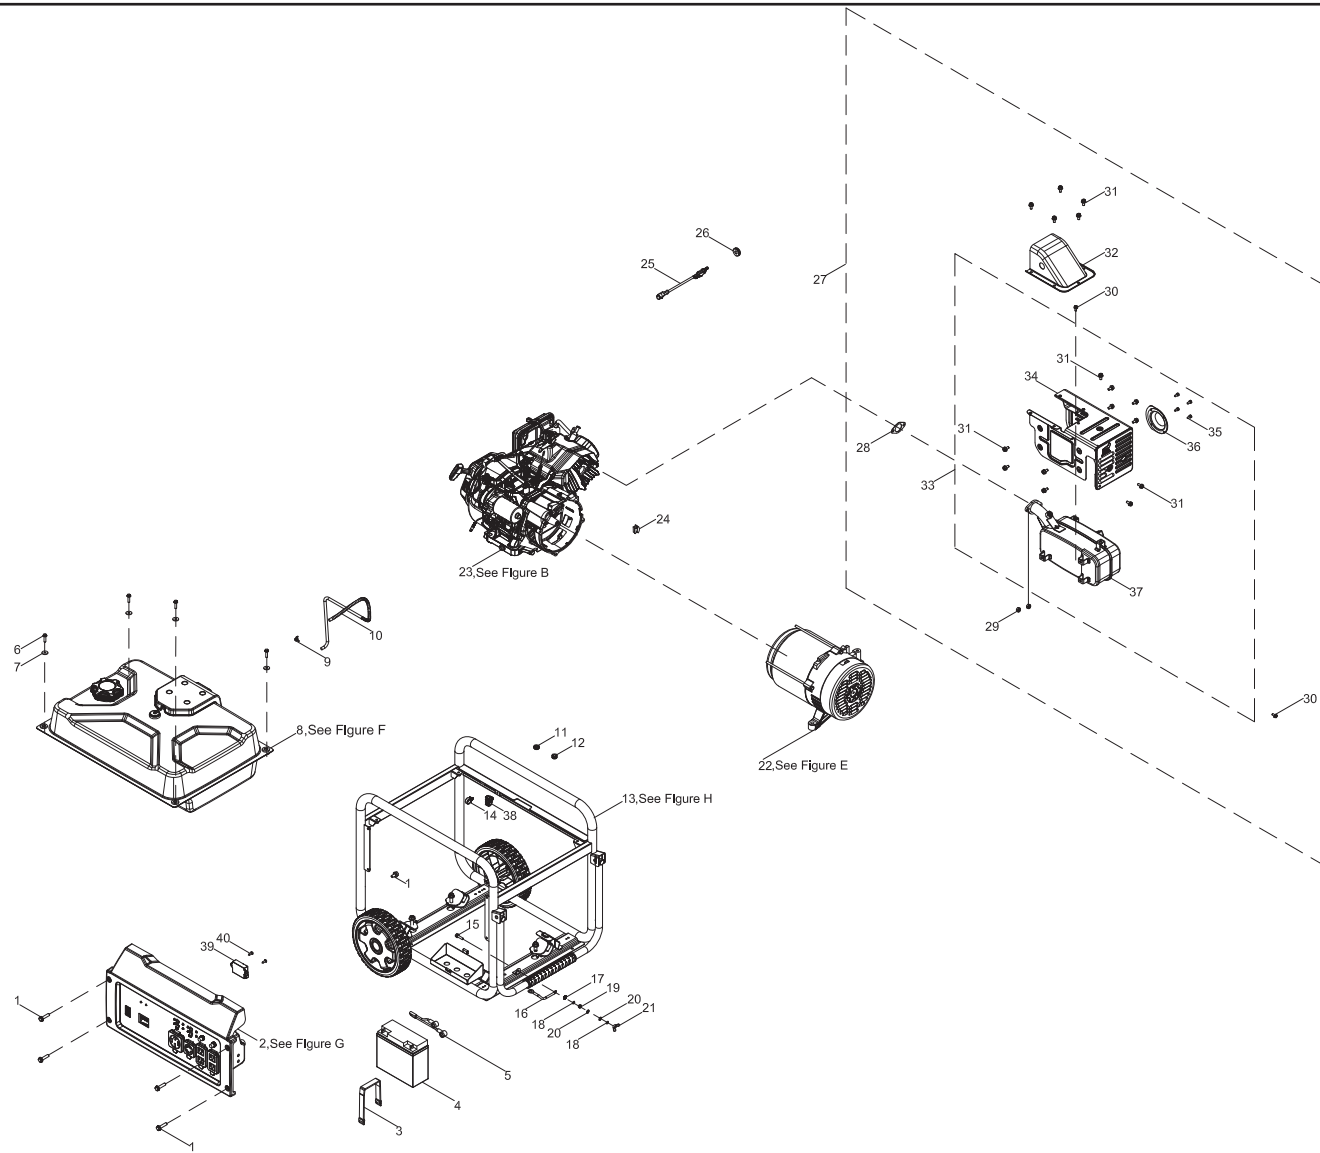

TABLE OF CONTENTS

Generator Parts Diagram	3
Generator Parts List	4
Engine Parts Diagram	5
Engine Parts List	6
Cylinder Head Parts Diagram	8
Cylinder Head Parts List	9
Throttle Body Parts Diagram	10
Throttle Body Parts List	11
Alternator Parts Diagram	12
Alternator Parts List	13
Fuel Tank Parts Diagram	14
Fuel Tank Parts List	15
Control Panel Parts Diagram	16
Control Panel Parts List	17
Frame Assembly Parts Diagram	18
Frame Assembly Parts List	19
Wiring Diagram	20

GENERATOR PARTS DIAGRAM

Figure A

GENERATOR PARTS LIST

#	Part Number	Description	Qty.
1	100011264-0002	M6 x 12 Flange Bolt	5
2	100765321	Panel Assembly, See Figure G	1
3	100765686	Battery Strap	1
4	100765687-0001	Battery, 12V 15Ah	1
5	100802355	Battery Connecting Wire	1
6	100011268-0002	M6 x 25 Flange Bolt	4
7	100010439-0001	Washer Ø6.5 x 2 x Ø25	4
8	100802906	Fuel Tank Assembly, See Figure F	1
9	100005148	Clamp , Ø8	1
10	100764317	Vent Tube, 740mm	1
11	100009074	Rubber Damper 2	1
12	100009075	Rubber Damper 1	1
13	100802904	Frame Assembly, See Figure H	1
14	100000671	Clamp Ø13	1
15	100011269-0003	M6 x 28 Flange Bolt	1
16	100746237	Grounding Wire	1
17	100128826-0001	Lock Washer Ø6, Toothed	1
18	100010886-0004	Spring Washer Ø6	2
19	100011421-0003	M6 Flange Nut, GB6170	1
20	100010920-0002	Flat Washer Ø6	2
21	100010828-0002	M6 Butterfly Type Nut	1
22	100802907	Alternator Assembly, See Figure E	1
23	1ZC7DCE02	459cc Engine, EFI, EPA, E- Start	1
24	100018704	Rubber Plug	1
25	100121764	Oxygen Sensor	1
26	100801591	Rubber Damper 3	1
27	100802905	Muffler Assembly	1
28	100735662	Exhaust Pipe Gasket	1
29	100011422-0004	M8 Flange Nut	2
30	100011311-0005	M8 x 16 Flange Bolt	2