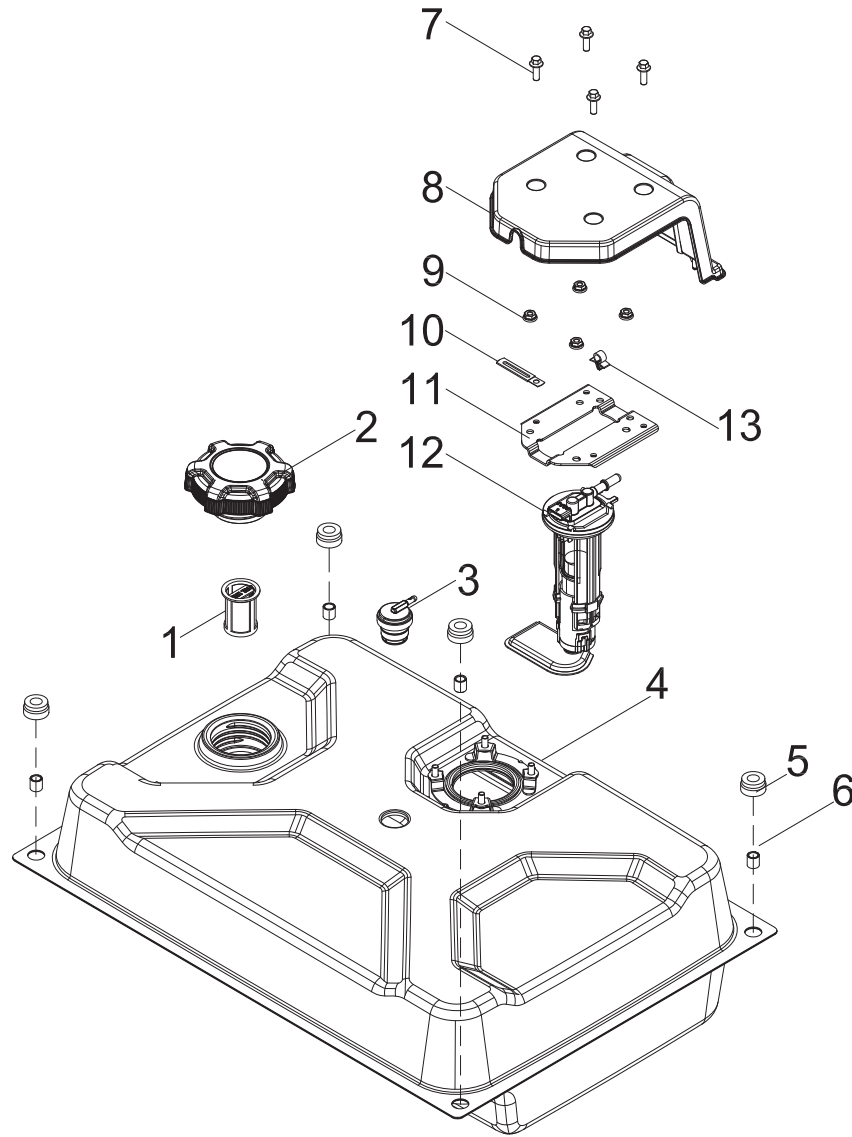

FUEL TANK PARTS DIAGRAM

Figure F

FUEL TANK PARTS LIST

#	Part Number	Description	Qty.
1	100098838	Fuel Filter Assembly	1
2	100142004	Fuel Tank Cap	1
3	100099571	Reversal Valve	1
4	100802281-0001	Fuel Tank, 29.1L, Yellow	1
5	100032369	Vibration Mounting, Fuel Tank	4
6	100021118	Bushing, Ø12 x Ø9 x 13	4
7	100011252-0001	M5 x 18 Flange Bolt	4
8	100765694	Fuel Pump Shield	1
9	100011452-0003	M6 Flange Nut	4
10	100000656	Wire Clip	1
11	100765693	Mounting Bracket	1
12	100799405	Fuel Pump	1
13	100000667	Clamp Ø8 x 8	1