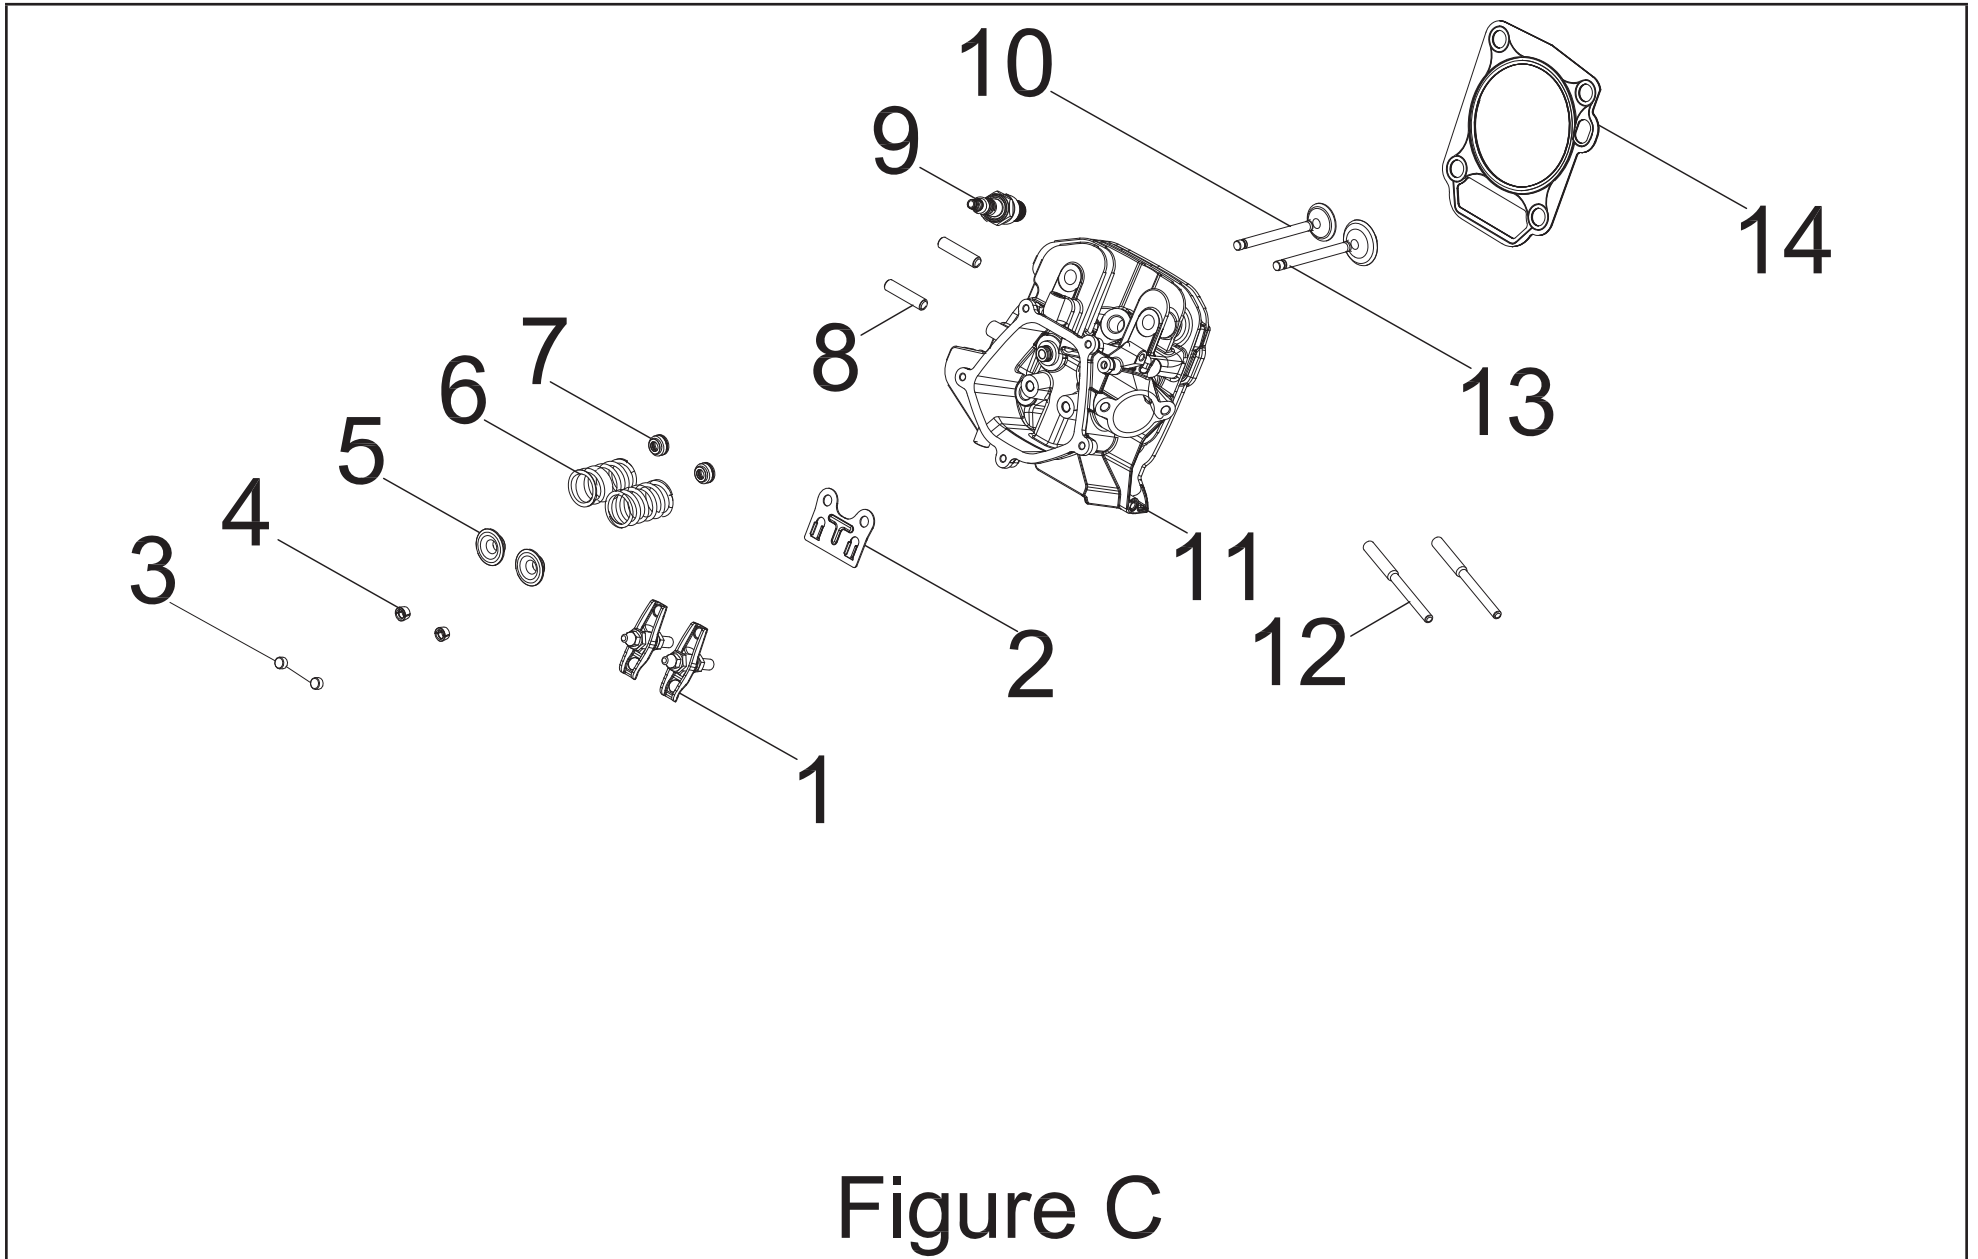

#	Part Number	Description	Qty.
61	100017649	Oil Seal Ø35 x Ø52 x 7	1
62	100766386	Ignition Module	1
63	100011269-0003	M6 x 28 Bolt	2
64	100766096	Flywheel	1
65	100007043	Engine Cooling Fan	1
66	100007562	Starter Pulley	1
67	100011460-0001	M16 x 1.5 Flange Nut	1
68	100801928	Fan Cover, Yellow	1
69	100715836-0002	Recoil Starter, Black	1
70	100010920-0001	Washer Ø6	3
71	100011565-0002	M6 x 10 Flange Bolt, GB16674.1	3
72	100000655	Wire Clip B	1
73	100000673	Clip	2

CYLINDER HEAD PARTS DIAGRAM

Figure C

CYLINDER HEAD PARTS LIST

#	Part Number	Description	Qty.
1	100149155	Rocker Arm Assembly	2
2	100748373	Guide Plate, Push Rod	1
3	100004589	Valve Retainer	2
4	100004576	Valve Collet	4
5	100004516	Valve Spring Seat, Upper	2
6	100067633	Valve Spring	2
7	100004602	Oil Seal, Intake Valve	2
8	100010389	M8 x 35 Stud Bolt	2
9	100009378	Spark Plug F6RTC	1
10	100719490	Exhaust Valve	1
11	100799395-0001	Cylinder Head	1
12	100010373	Stud Bolt M6-8 x 104	2
13	100719491	Intake Valve	1
14	100150209	Cylinder Head Gasket	1