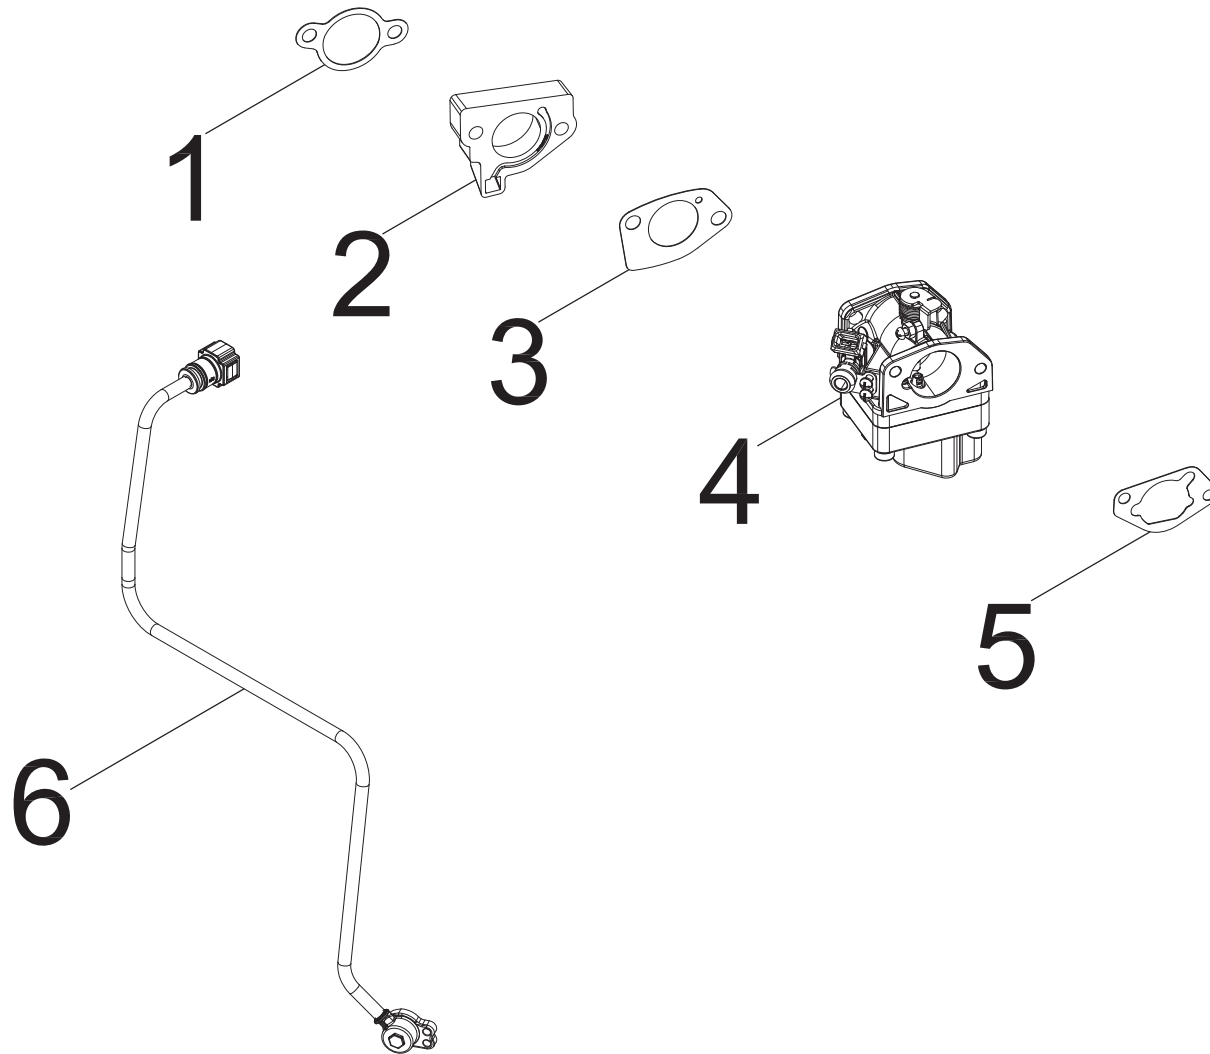

CYLINDER HEAD PARTS DIAGRAM

Figure C

CYLINDER HEAD PARTS LIST

#	Part Number	Description	Qty.
1	100149155	Rocker Arm Assembly	2
2	100748373	Guide Plate, Push Rod	1
3	100004589	Valve Retainer	2
4	100004576	Valve Collet	4
5	100004516	Valve Spring Seat, Upper	2
6	100067633	Valve Spring	2
7	100004602	Oil Seal, Intake Valve	2
8	100010389	M8 x 35 Stud Bolt	2
9	100009378	Spark Plug F6RTC	1
10	100719490	Exhaust Valve	1
11	100799395-0001	Cylinder Head	1
12	100010373	Stud Bolt M6-8 x 104	2
13	100719491	Intake Valve	1
14	100150209	Cylinder Head Gasket	1

THROTTLE BODY PARTS DIAGRAM

Figure D

THROTTLE BODY PARTS LIST

#	Part Number	Description	Qty.
1	100076230	Insulator Gasket	1
2	100005618	Carburetor Insulator	1
3	100076228	Carburetor Gasket	1
4	100766384	Throttle Body	1
5	100076229	Air Filter Base Gasket	1
6	100798711	High Pressure Fuel Pipe	1

ALTERNATOR PARTS DIAGRAM

Figure E

ALTERNATOR PARTS LIST

#	Part Number	Description	Qty.
1	100011570-0007	M6 x 12 Big Flange Bolt	1
2	100018662-0001	Generator End Cover, Yellow	1
3	100011250-0002	M5 x 14 Flange Bolt	2
4	100020167	Support, End Cover	1
5	100011252-0001	M5 x 18 Flange Bolt	7
6	100000563	Cable Ties, L=85 mm	1
7	100749191	AVR	1
8	100018595	Carbon Brush Assembly	1
9	100746230	Grounding Wire 1	1
10	100010885-0004	Spring Washer Ø5	3
11	100010919-0002	Flat Washer Ø5	1
12	100011305-0001	M6 x 200 Flange Bolt	4
13	100725617	End Housing	1
14	100011400-0001	M10 x 1.25 x 285 Flange Bolt	1
15	100010905-0001	Washer Ø10	1
16	100011414-0001	M5 x 239 Flange Bolt	2
17	100011419-0001	M5 Flange Nut	2
18	100784448	Alternator Assembly, Al, Ø204 x160 mm	1
19	100758479	Stator Cover, 152.5 mm	1
20	100802900	Stator Assembly, Al, Ø204 x 160 mm	1
21	100018701	Terminal Block	1
22	100802901	Rotor Assembly, Al, Ø119 x 160 mm	1