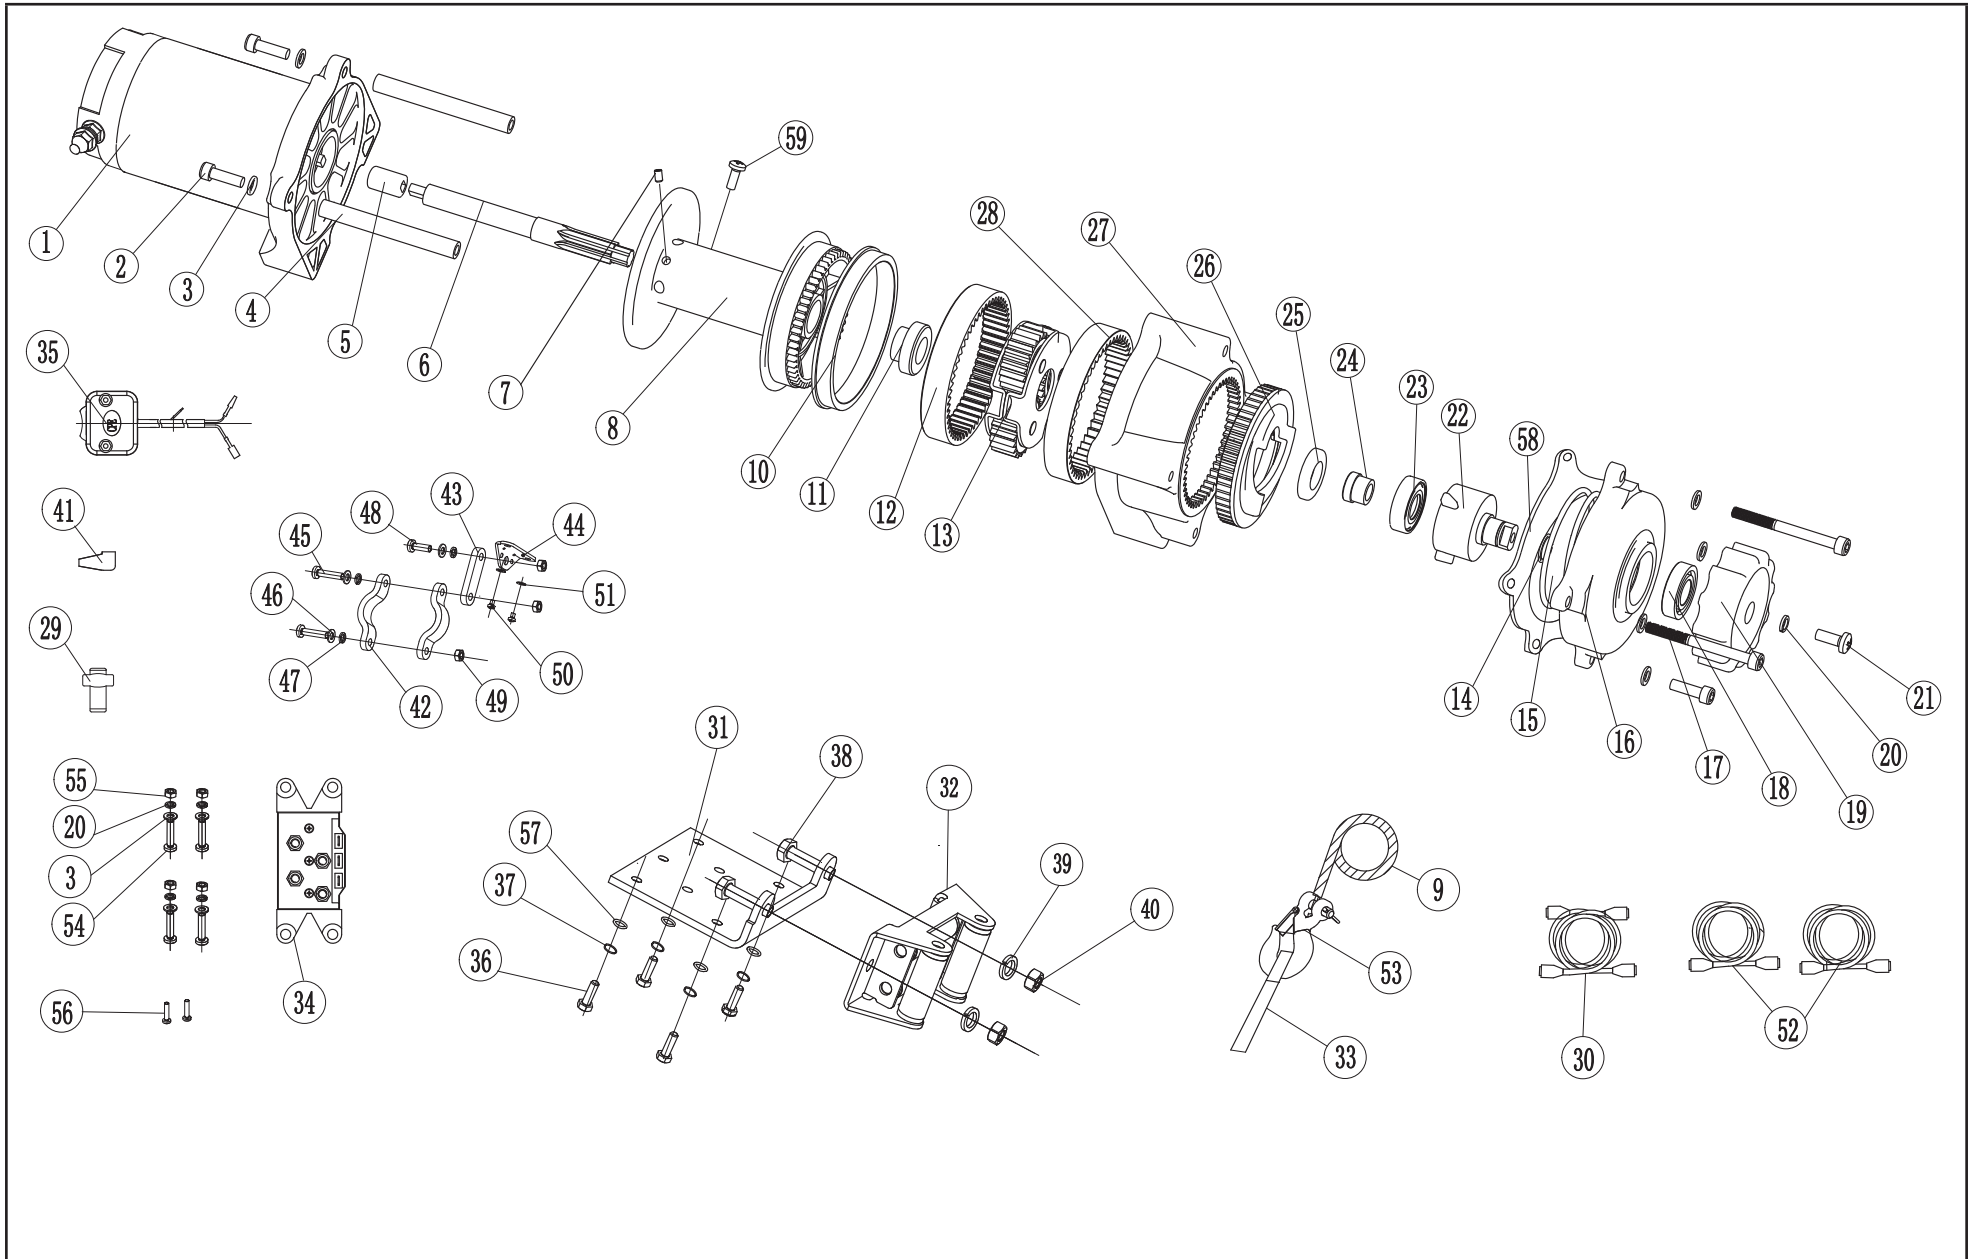

Champion Power Equipment, Inc.

MODEL #13050

PARTS INFORMATION

3000 LB. (1,361 KG) WINCH

SERIAL NUMBER RANGE: ALL

To order replacement parts please visit:
shop.championpowerequipment.com
or call **1-877-338-0999**.

TABLE OF CONTENTS

Winch Parts Diagram **3**

Winch Parts List **4**

WINCH PARTS DIAGRAM

WINCH PARTS LIST

#	Part Number	Description	Qty.
1	300100-A-BF	Motor Assembly, Short - Black Flat	1
2	250001	Hexagon Socket Head Screw M6 x 20	4
3	250002	Flat Washer Ø6	10
4	250003	Tie Bar	2
5	250004	Bushing Shaft	1
6	340001	Coupling Shaft	1
7	250006	Screw M5 x 8	1
8	250007	Drum	1
9	250200	Cable Assembly - 3/16 in. (D) x 45.9 ft. (L)	1
10	250008	Rear Bush Drum	1
11	250009	Front Thrust Washer	1
12	340002	Gear Ring Output	1
13	340003	Gear Carrier Assembly	1
14	250011	Retaining Ring Clip	1
15	250012	Spring	1
16	250013-BF	Cover Clutch Housing - Black Flat	1
17	250014	Hexagon Socket Head Screw M6 x 70	2
18	GB2760BB16002-SS	Radial Ball Bearing 16002 Sealed	1
19	250016-BF	Clutch Cap - Black Flat	1
20	250017	Lock Washer Ø6	5
21	250018	Cross Recessed Pan Head Screw M6 x 16	1
22	250019	Axis Support Bushing	1
23	GB2760BB06002-SS	Radial Ball Bearing 6002 Sealed	1
24	250021	Clutch Bushing	1
25	250022	Above Clutch Axes Washer	1
26	250023	Cam Clutch Gear	1
27	250024-BF	Gear Housing/End Bearing - Black Flat	1
28	340004	Gear Ring	1
29	400020	Wire Tap	1

#	Part Number	Description	Qty.
57	300020	Lock Washer Ø8	4
58	250072	Gasket	1
59	250083	Cross Recess Pan Head Screw M5 x 8	1