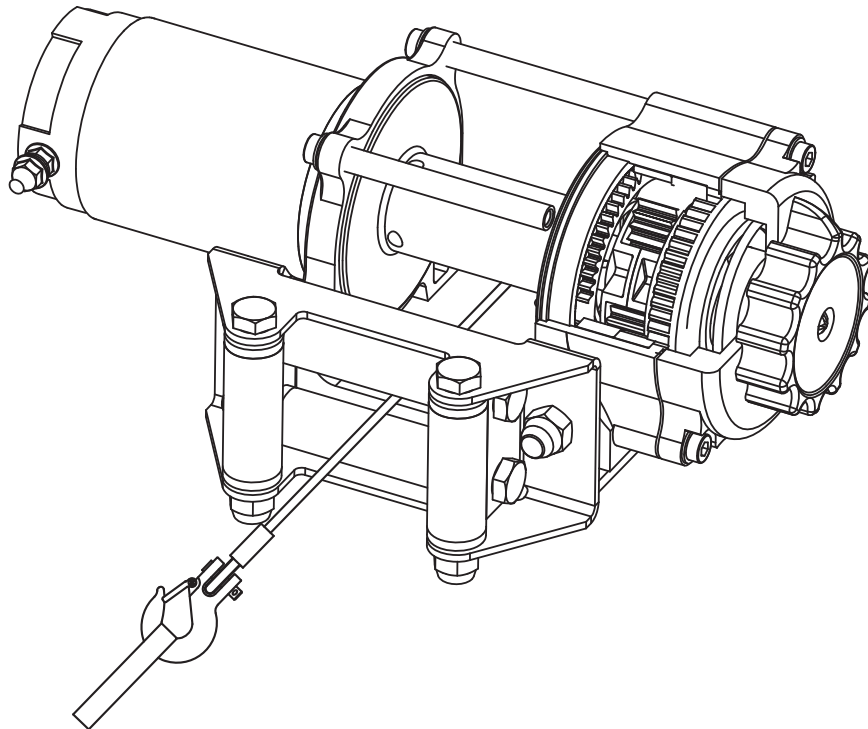

PARTS INFORMATION

3000 LB. (1,361 KG) WINCH

SERIAL NUMBER RANGE: ALL

To order replacement parts please visit:
shop.championpowerequipment.com
or call **1-877-338-0999**.