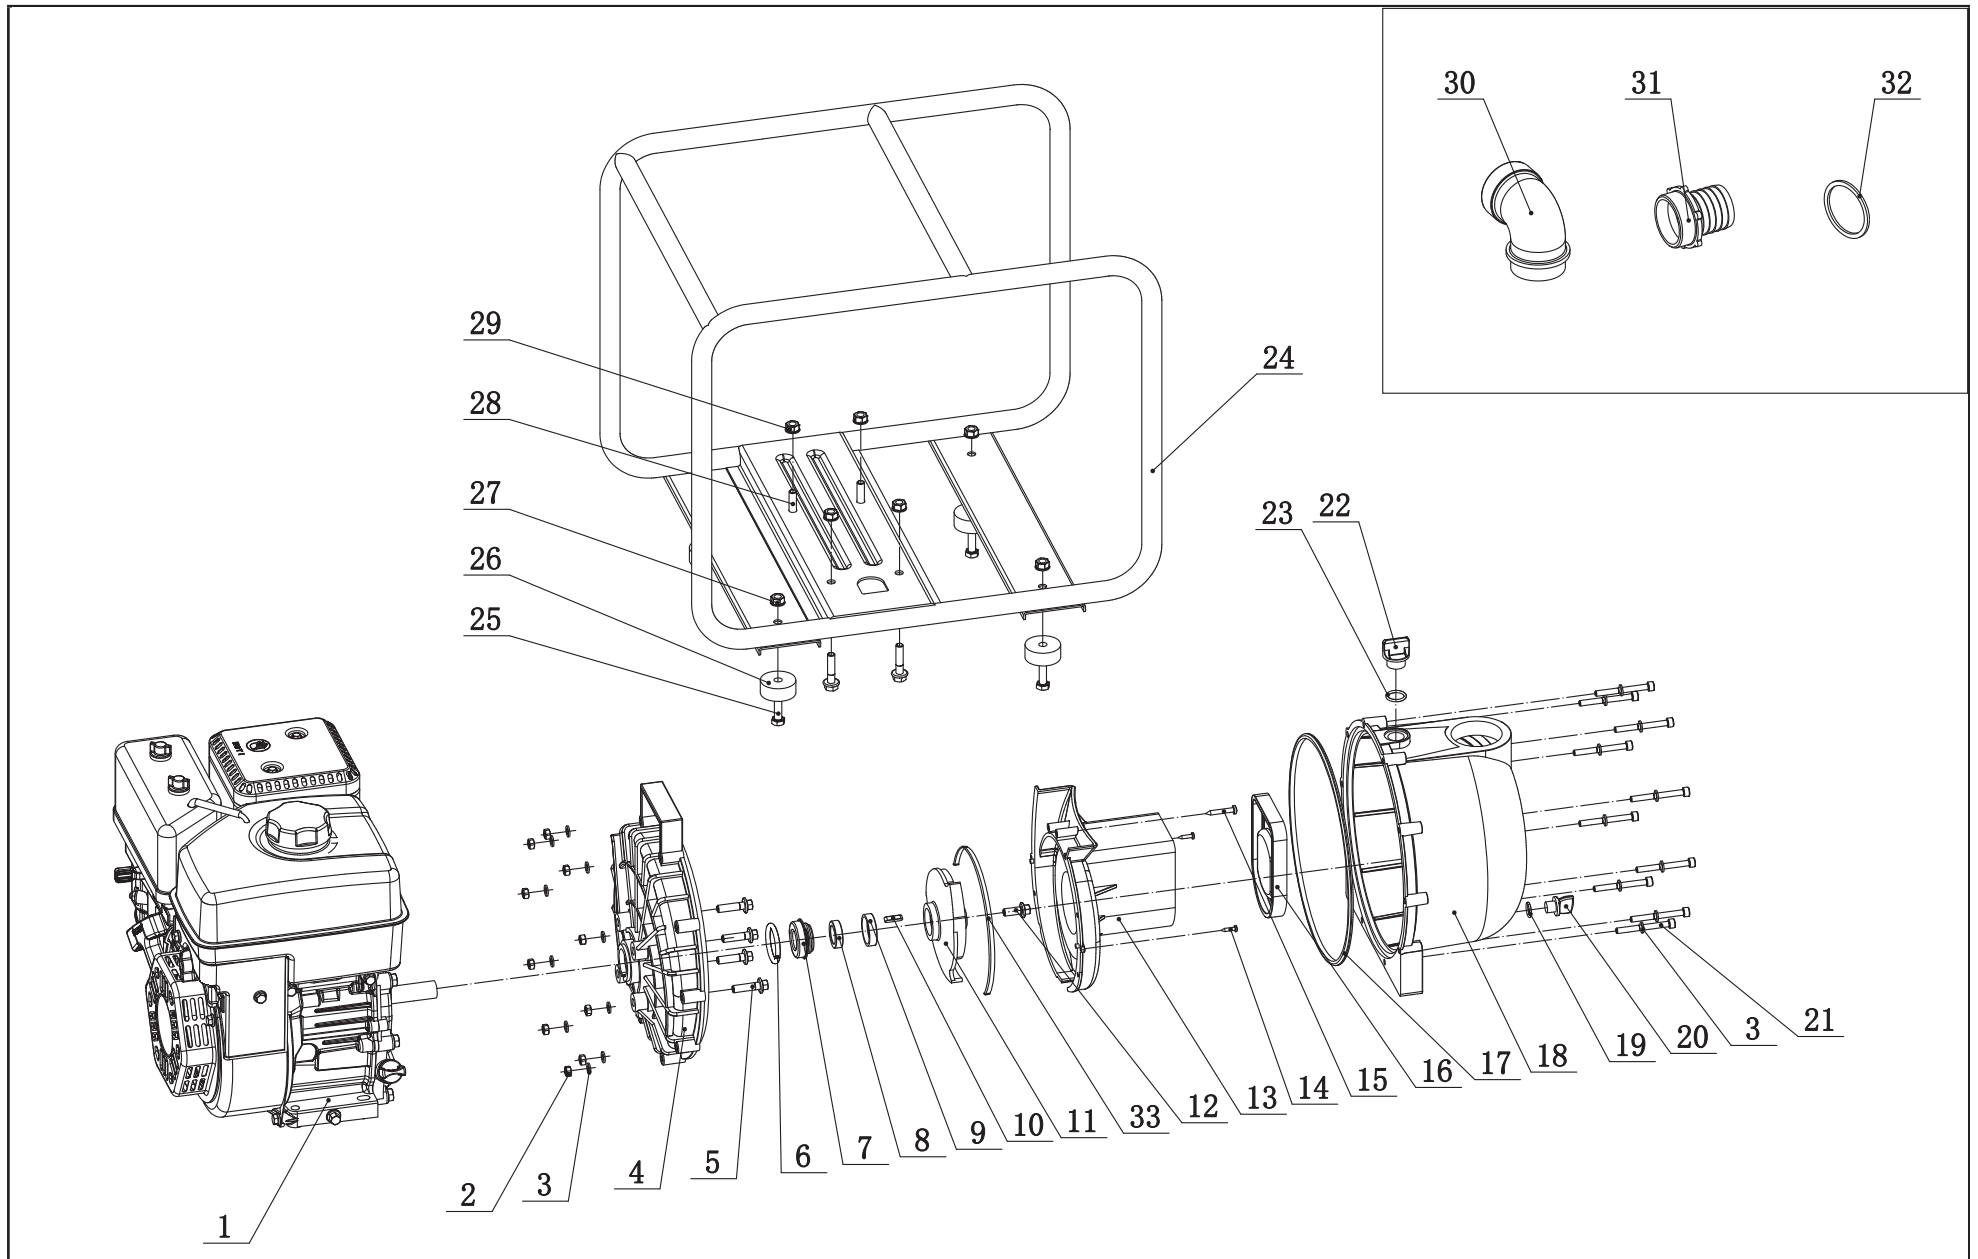

PARTS DIAGRAM

PARTS LIST

#	Part Number	Description	Qty
1	26.106	Engine	1
2	1.6175.06	Nut M6	10
3	1.97.1.06	Washer Ø6	20
4	222.251303.01	Base, Pump	1
5	2.08.059	Bolt 5/16-24 x 30	4
6	222.251403.03	Seal, Water Seal	1
7	222.250300.01	Water Seal, EPDM + Silicon Carbide	1
8	222.251301.01	Friction-Piece, Silicon Carbide	1
9	222.251302.01	Seal, EPDM	1
10	2.14.021	Key	1
11	222.251106.01	Impeller	1
12	2.08.058	Bolt 5/16-24 x 20	1
13	222.251202.01	Cover, Impeller	1
14	1.845.3516	Screw ST3.5 x 16	2
15	1.845.4845	Screw ST4.8 x 45	1
16	222.251105.01	Valve, One Way	1
17	222.251111.01	Seal, Base Pump	1
18	222.251101.01	Body, Pump	1
19	222.251403.01	Seal, Bottom Plug	1
20	222.251401.01	Plug, Bottom	1
21	1.70.1.0660	Bolt M6 x 60	10
22	222.251401.02	Plug, Upper	1
23	222.251403.02	Seal, Upper Plug	1
24	61114.2.2	Frame	1
25	1.5783.0825	Bolt M8 x 25	4
26	203.201400.01	Rubber	4
27	1.6177.1.08	Flange Lock Nut M8	4
28	1.5789.0835	Flange Bolt M8 x 35	4
29	1.6187.1.08	Lock Nut M8	4
30	222.251102.02	90 Degree Fitting, 2 in.	1

#	Part Number	Description	Qty
31	222.251104.02	Straight Fitting, 2 in.	2
32	222.251103.01	Seal, Fitting	3
33	222.251403.04	Seal Strips, Base Pump	1