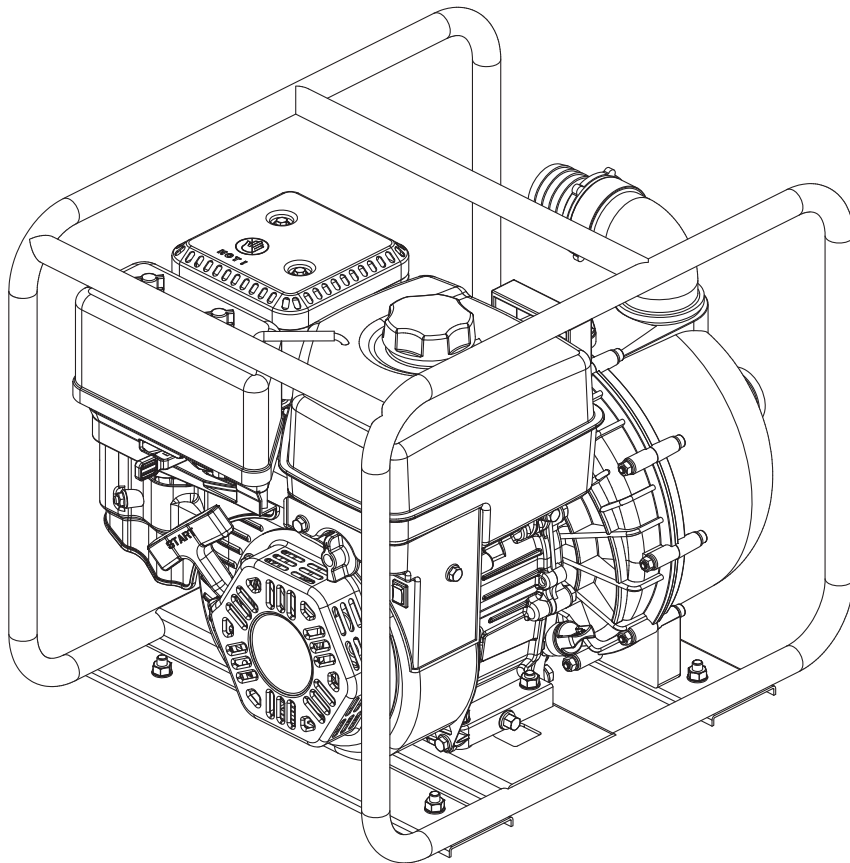

PARTS INFORMATION

2 INCH CHEMICAL WATER TRANSFER PUMP

SERIAL NUMBER RANGE: ALL

To order replacement parts please visit:
shop.championpowerequipment.com
or call **1-877-338-0999**.