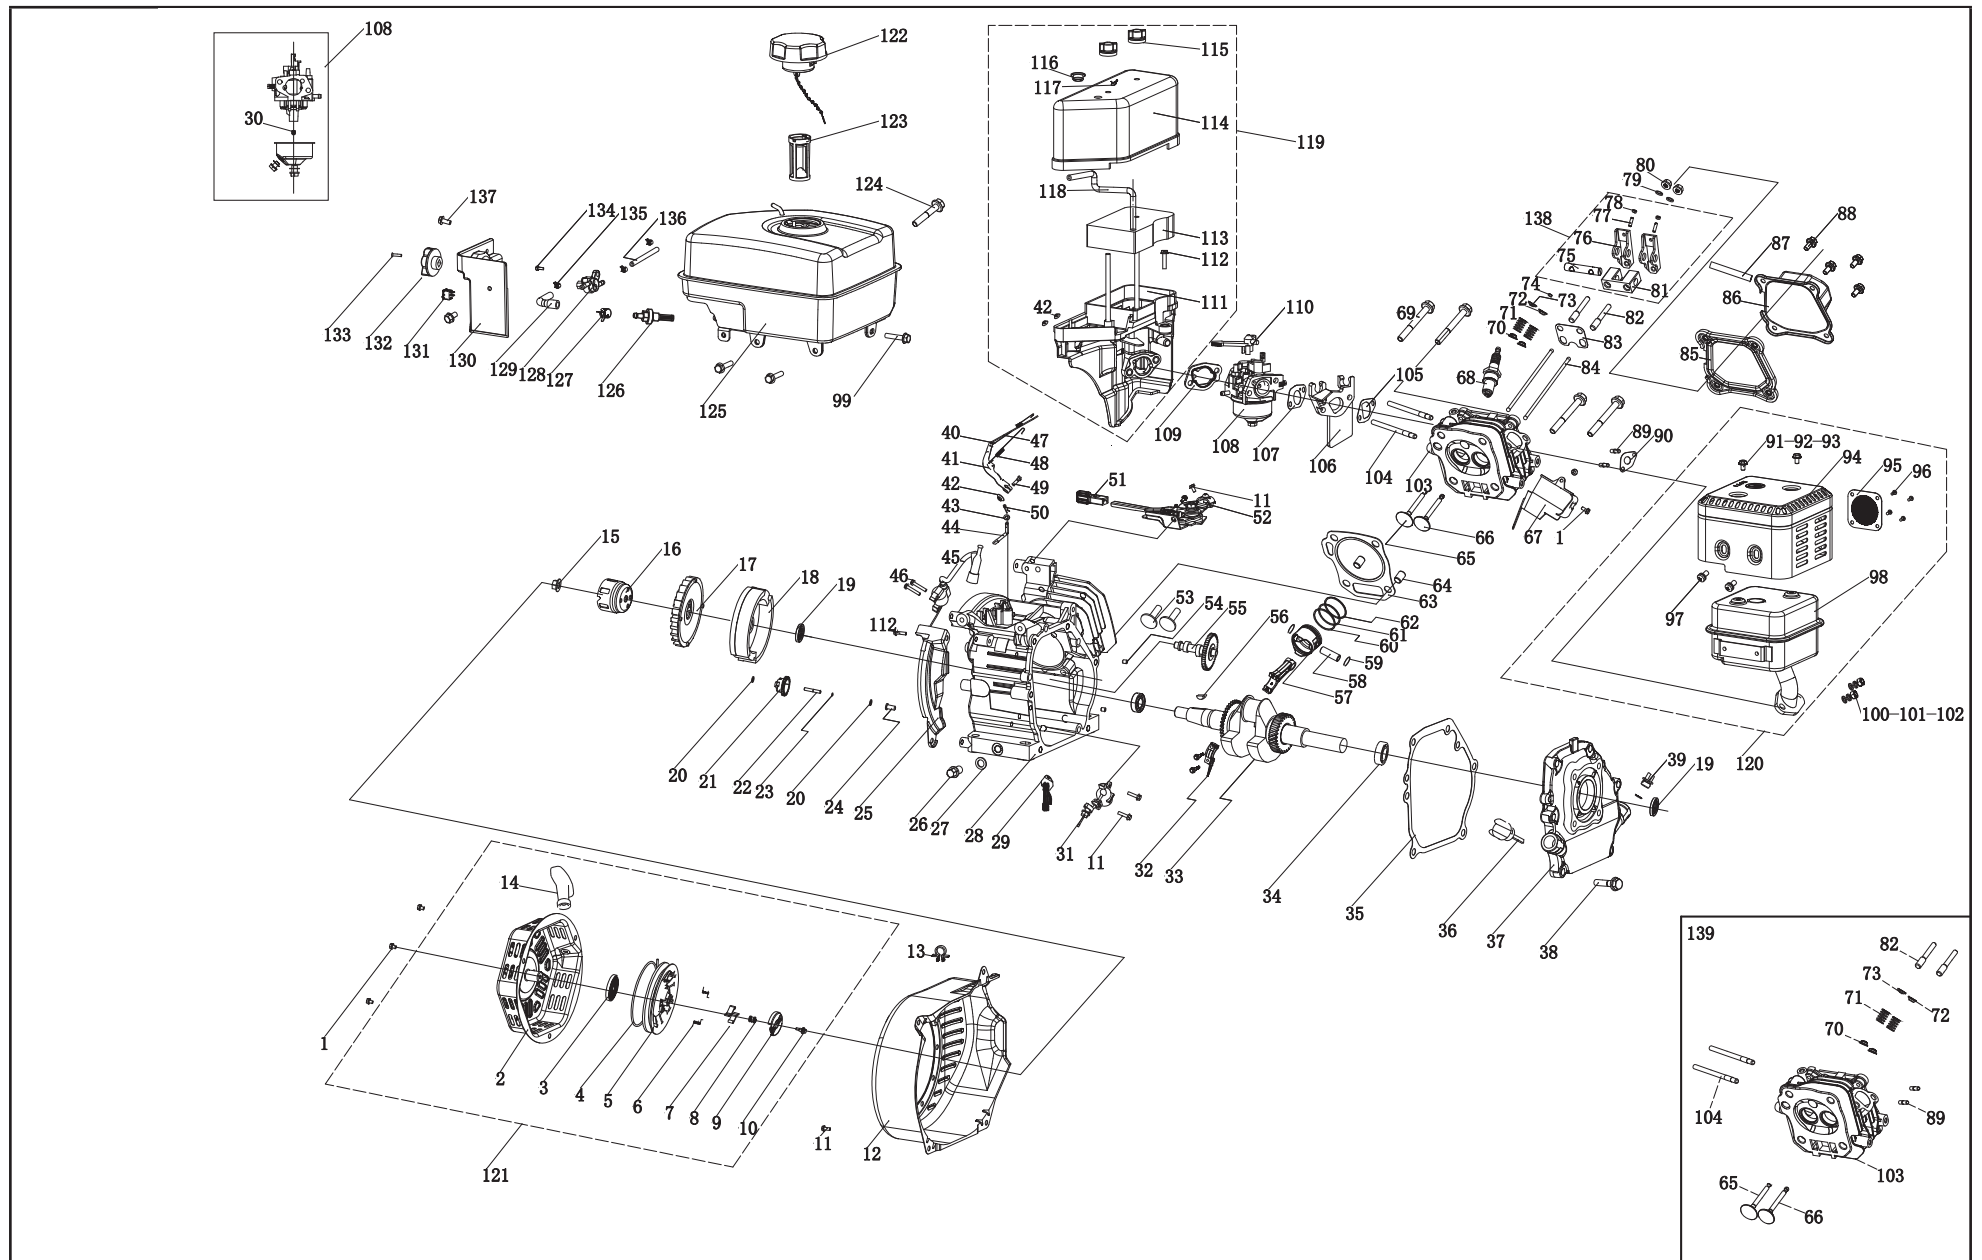

#	Part Number	Description	Qty
31	222.251104.02	Straight Fitting, 2 in.	2
32	222.251103.01	Seal, Fitting	3
33	222.251403.04	Seal Strips, Base Pump	1

ENGINE PARTS DIAGRAM

ENGINE PARTS LIST

#	Part Number	Description	Qty
1	1.5789.0608	Flange Bolt M6 x 8	5
2	22.061100.00.2	Cover, Recoil Starter, Black	1
3	21.061005.00	Spring, Recoil Starter	1
4	2.10.003.1	Rope Ø4 x 1550, Black	1
5	21.061001.01	Reel, Recoil Starter	1
6	45.060003.00	Spring, Ratchet	2
7	45.060002.00	Starter Ratchet, Steel	2
8	45.060009.00	Spring, Ratchet Guide	1
9	45.060007.00	Ratchet Guide	1
10	45.060008.00	Screw, Ratchet Guide	1
11	1.5789.0612	Flange Bolt M6 x 12	8
12	24.080100.01.48	Fan Cover, Yellow	1
13	2.05.002	Clamp Ø9.5 x 5	1
14	21.061300.00	Handle, Recoil, Soft	1
15	2.02.006	Nut M14 x 1.5	1
16	21.060001.01	Pulley, Starter	1
17	23.080001.00	Cooling Fan	1
18	24.120100.06	Flywheel	1
19	2.11.001	Oil Seal Ø25 x Ø41.3 x 6	2
20	2.03.020.1	Washer Ø6.2 x Ø15 x 0.5, Black	2
21	21.110100.00	Gear, Governor	1
22	21.110013.00	Shaft, Governor Gear	1
23	21.110011.00	Clip, Governor Gear	1
24	21.110012.01	Bushing, Governor Gear, Steel	1
25	23.080600.00	Air Guide, Right	1
26	2.08.037	Drain Bolt M10 x 1.25 x 25	2
27	2.03.016	Washer Ø10 x Ø16 x 1.5, Drain Bolt	2
28	26.030100.00	Crankcase	1
29	21.120400.01	Diode Assembly	1