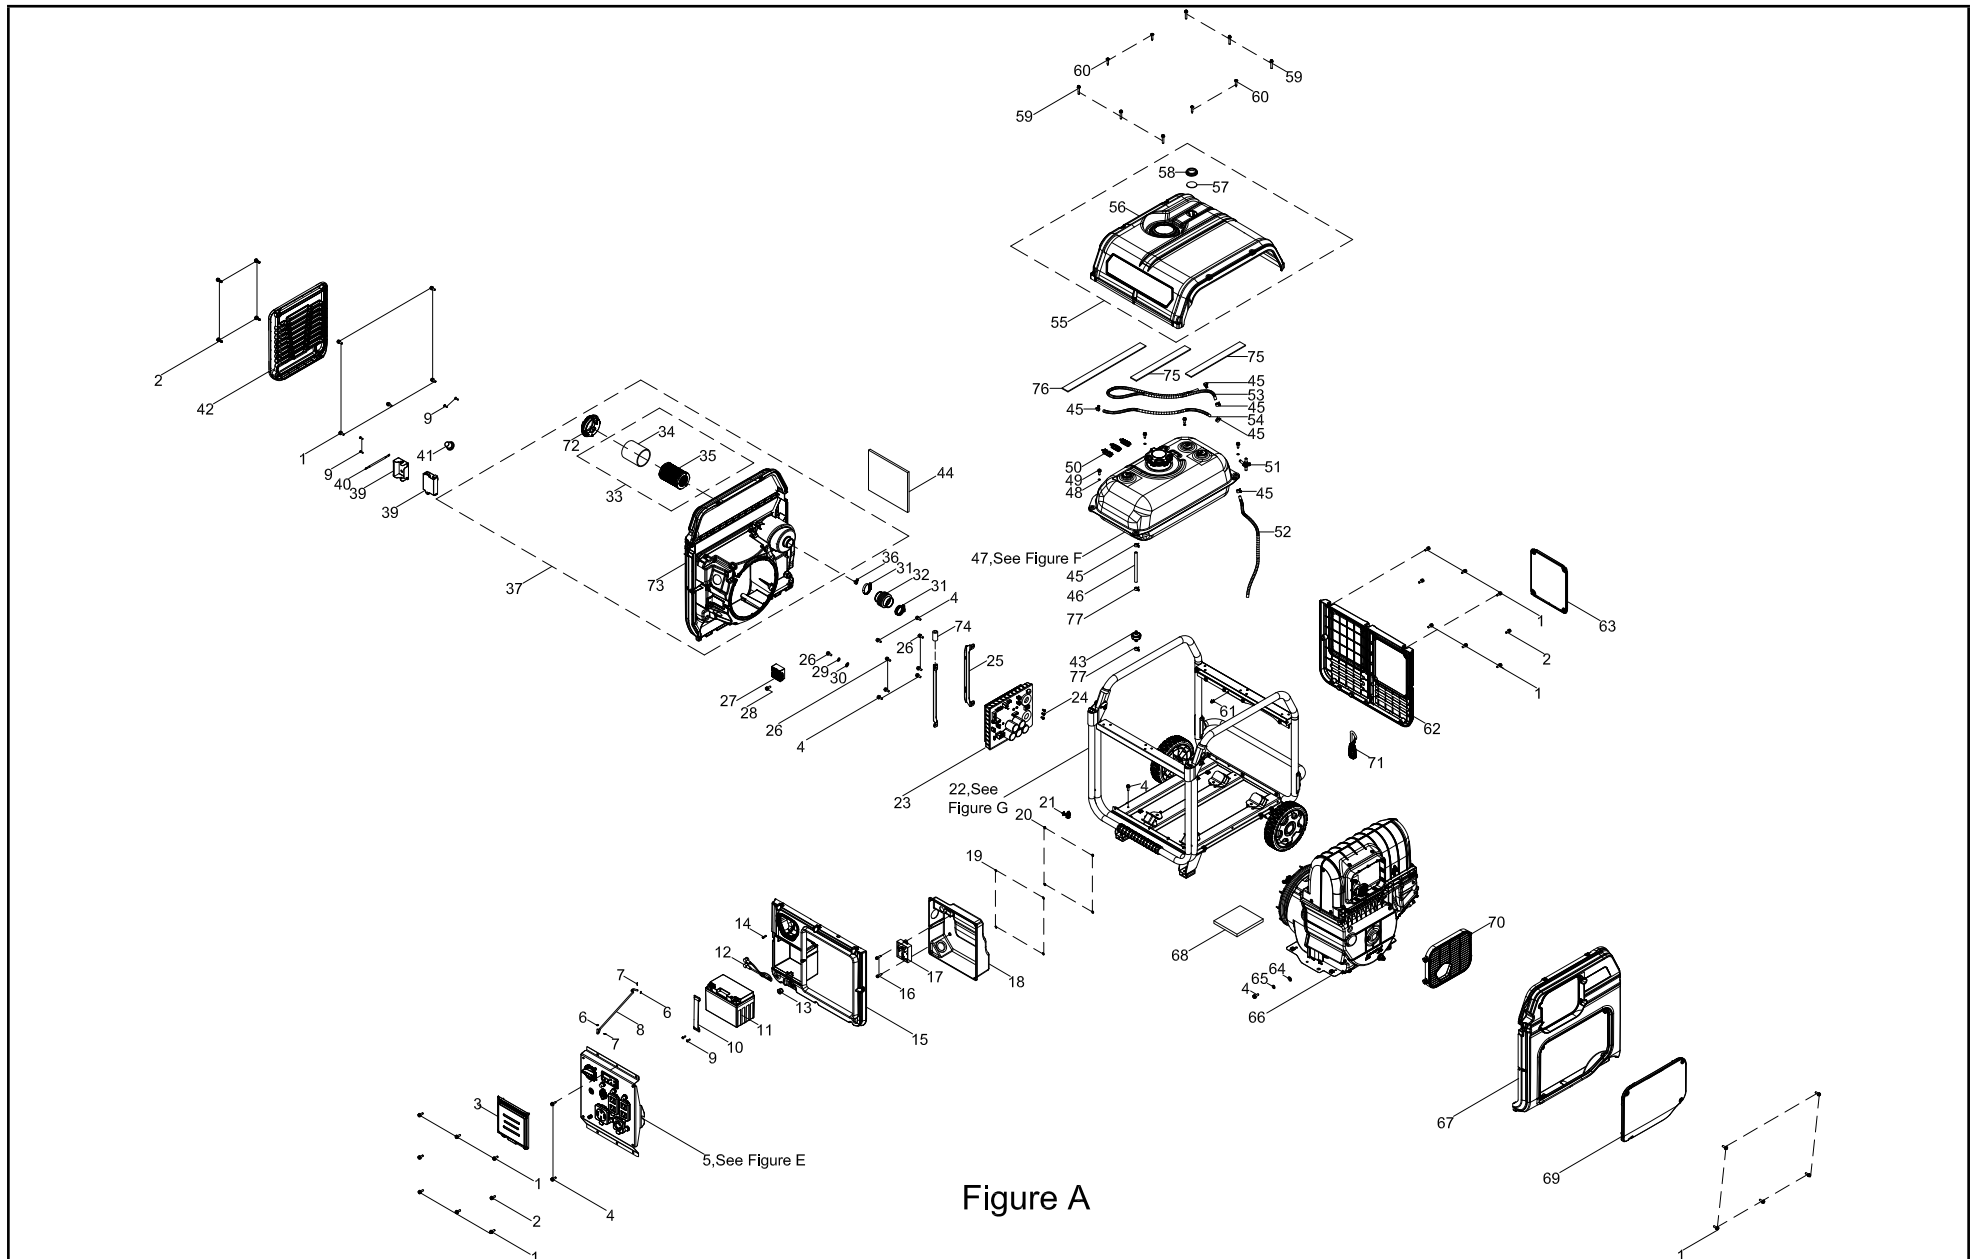

TABLE OF CONTENTS

Generator Parts Diagram	3
Generator Parts List	4
Engine Parts Diagram	6
Engine Parts List	7
Cylinder Head Parts Diagram	9
Cylinder Head Parts List	10
Carburetor Parts Diagram	11
Carburetor Parts List	12
Control Panel Parts Diagram	13
Control Panel Parts List	14
Fuel Tank Parts Diagram	15
Fuel Tank Parts List	16
Frame Assembly Parts Diagram	17
Frame Assembly Parts List	18
Wiring Diagram	19

GENERATOR PARTS DIAGRAM

GENERATOR PARTS LIST

#	Part Number	Description	Qty.
1	100011266-0003	Flange Bolt M6 x 20	22
2	100798578-0001	Flange Bolt M6 x 25	8
3	100748328-0002	Battery Window	1
4	100011261-0014	Flange Bolt M6 x 12	8
5	100796436-0001	Panel Assembly, See Figure F	1
6	100011017-0002	Lock Washer Ø5, Toothed	2
7	100762648	Pin	2
8	100748321	Torsion Bar	1
9	100032967-0003	Self-tapping Screw ST4.2 x 16	6
10	100748329	Tape	1
11	100766062-0004	Battery, 12Ah	1
12	100757075-0001	Battery Connecting Wire	1
13	100748502	Rubber Plug	1
14	100010946-0010	Screw M4 x 10	1
15	100748327-0002	Front Cover	1
16	100011520-0003	Small Flange Bolt M5 x 16	2
17	100797106	Start/Stop Control Module	1
18	100757189-0001	Protect Panel	1
19	100010907-0002	Flat Washer Ø4	4
20	100011450-0003	Flange Nut M4	4
21	100732285	Clip Ø23	1
22	100797465	Frame Assembly, See Figure G	1
23	100796437	Inverter Module, 120V 240V 60Hz	1
24	100010945-0007	Screw M4 x 8	3
25	100748324	Bracket, Inverter Module	2
26	100011249-0004	Flange Bolt M5 x 12	5
27	100760755	Rectifier Bridge, Capacitance	1
28	100011262-0004	Flange Bolt M6 x 14	1
29	100010885-0004	Spring Washer Ø5	1
30	100010919-0002	Flat Washer Ø5	1