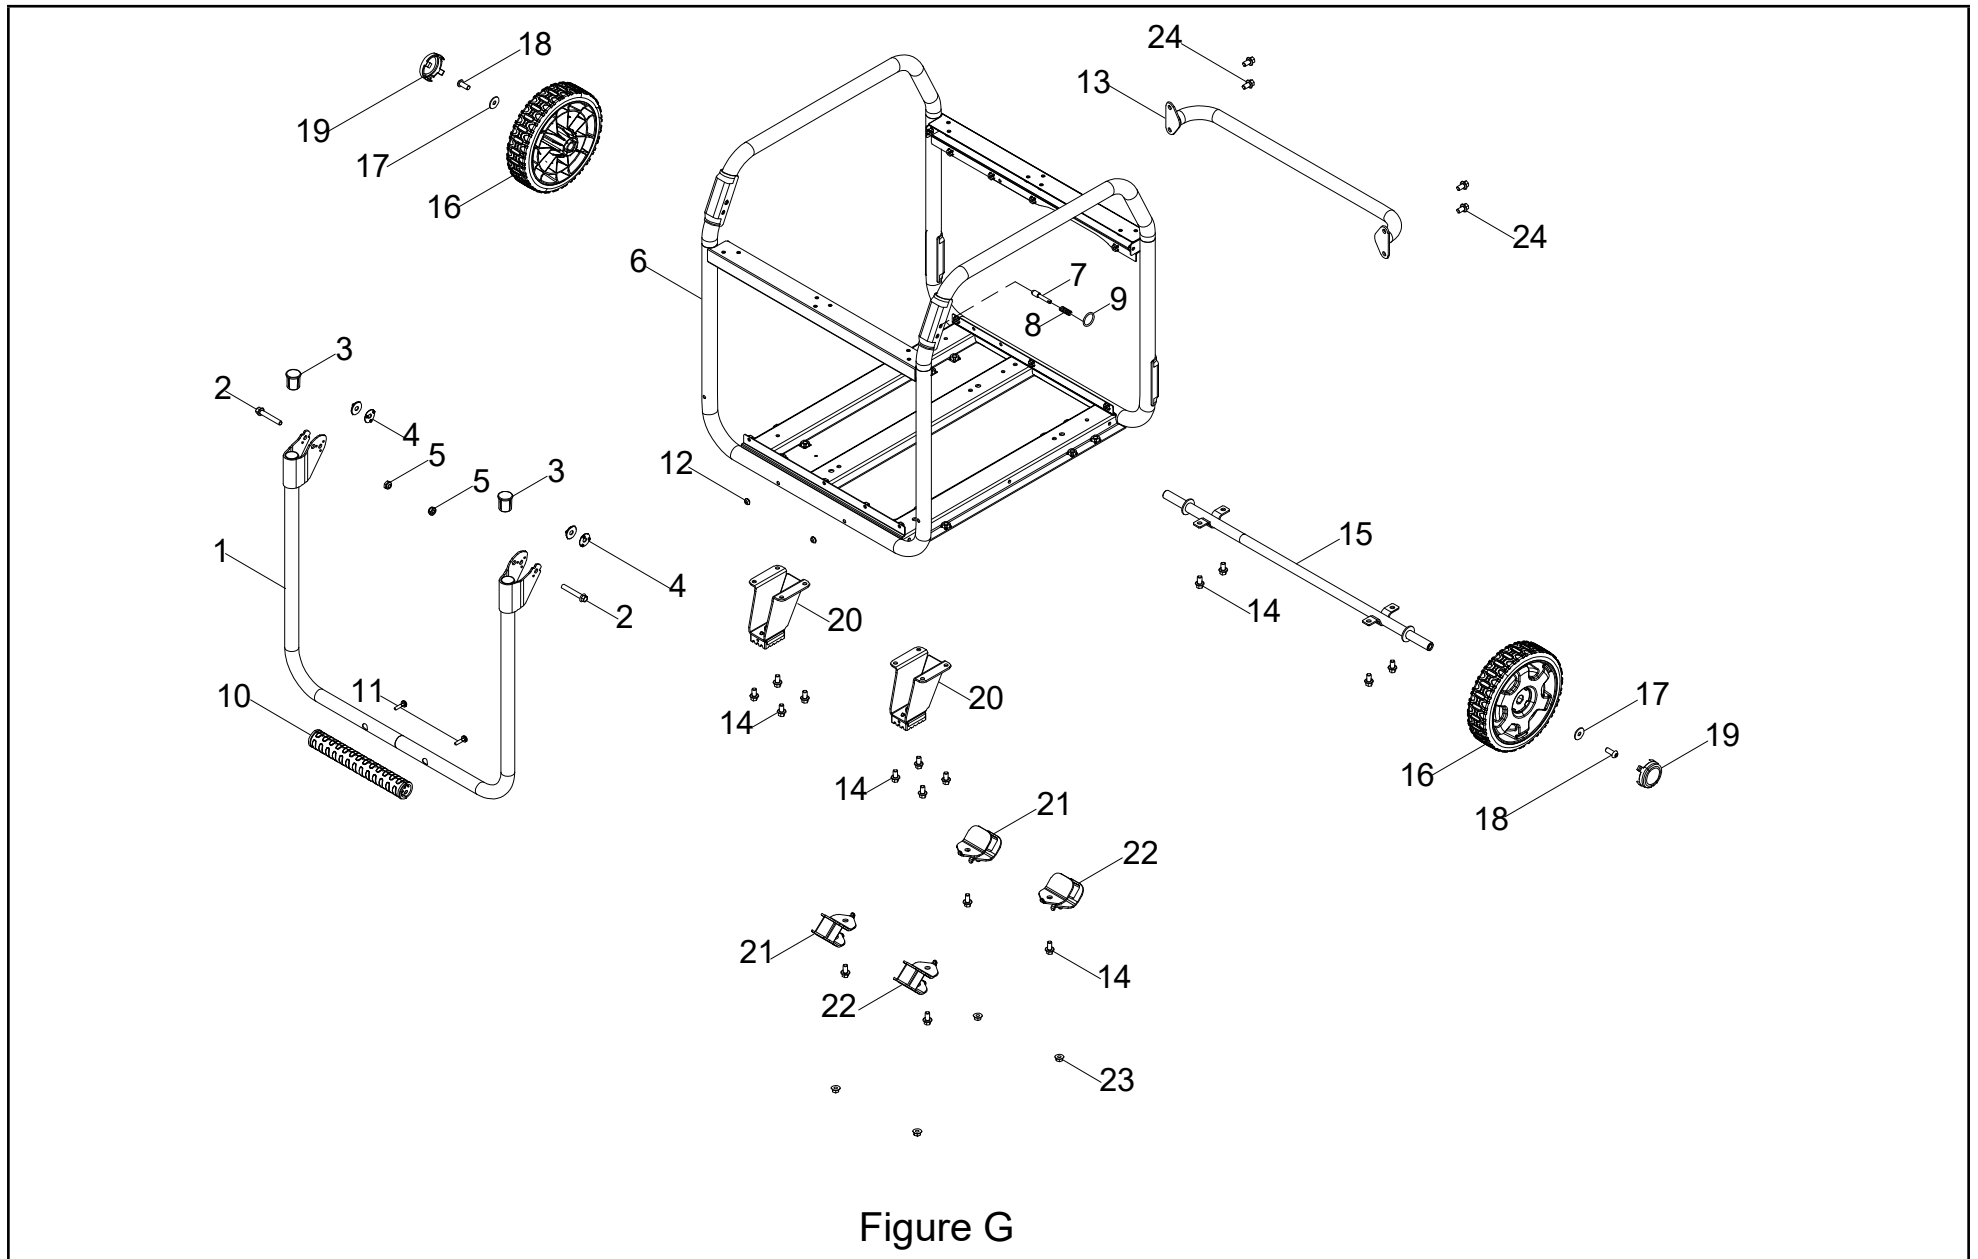

FRAME ASSEMBLY PARTS DIAGRAM

Figure G

FRAME ASSEMBLY PARTS LIST

#	Part Number	Description	Qty.
1	100796469-0001	Handle	1
2	100796110-0001	M8 x 50 Small Flange Bolt	2
3	100020747	Handle Stop Block	2
4	100068791	Washer	4
5	100070851-0001	M8 Flange Nut	2
6	100797082-0001	Frame	1
7	100731909	Pin	1
8	100797461	Spring	1
9	100798579	Chain	1
10	100711157	Handle Grip	1
11	100095857-0005	M4 x 18 Flange Bolt	2
12	100078853	Handle Bumper	2
13	100748299-0001	Handrail	1
14	100079508-0002	M8 x 14 Flange Bolt	16
15	100797083-0001	Wheel Shaft Assembly	1
16	100714023-0001	8 In. Wheel, Yellow	2
17	100010505-0002	Washer Ø8.5 x 1.5 x Ø23.5	2
18	100736116-0001	M8 x 16 Screw	2
19	100712243-0001	Hubcap, Yellow	2
20	100797084-0001	Support Base	2
21	100055088-0001	Vibration Mount 1, Support	2
22	100735650-0001	Vibration Mount 2, Support	2
23	100011464-0006	M8 Flange Nut	4
24	100079508-0003	Flange Bolt M8 x 14	4

WIRING DIAGRAM