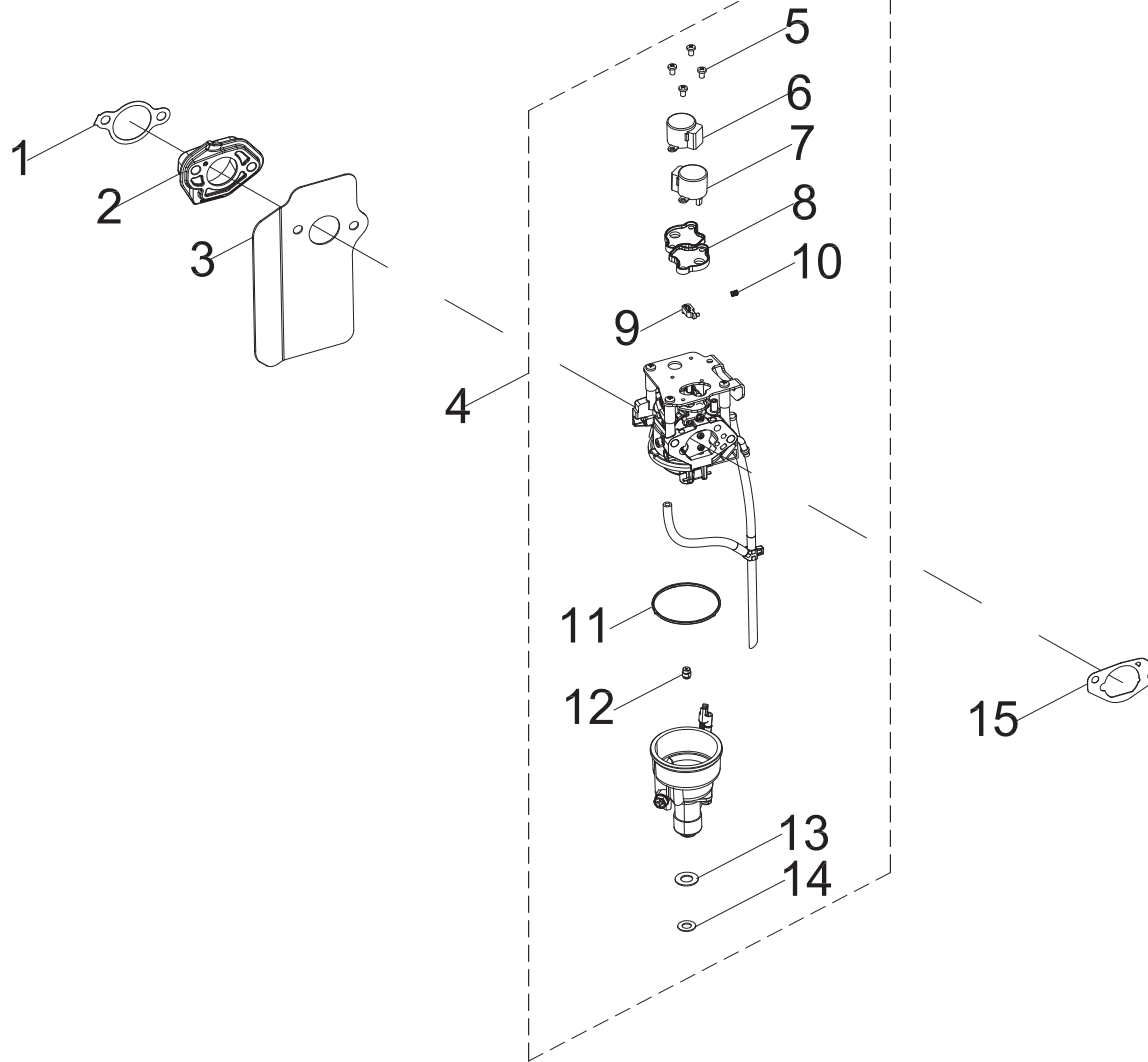

#	Part Number	Description	Qty.
92	100011422-0017	Flange Nut M8	2
93	100005148	Clamp Ø8	1
94	100131884	Tube Sheath, Silicon Resin	1

CYLINDER HEAD PARTS DIAGRAM

Figure C

CYLINDER HEAD PARTS LIST

#	Part Number	Description	Qty.
1	100004576	Valve Collet	4
2	100004589	Exhaust Valve Adjust Cap	2
3	100004516	Valve Spring Seat, 182F	2
4	100067633	Spring Valve	2
5	100004602	Oil Drip Pan	1
6	100011518-0001	Small Flange Bolt M5 x 12	2
7	100765720	Rocker Arm Shaft	2
8	100728722	Rocker Arm Assembly	2
9	100787693	Cylinder Head	1
10	100798372	Stud Bolt M8 x 56	2
11	100099271	M6-8 x 115 Stud Bolt	2
12	100009377	Spark Plug(E7RTC)	1
13	100728728	Valve Exhaust	1
14	100728727	Valve Intake	1
15	100753098	Cylinder Head Gasket	1

CARBURETOR PARTS DIAGRAM

Figure D

CARBURETOR PARTS LIST

#	Part Number	Description	Qty.
1	100728730	Insulator Gasket	1
2	100786753	Carburetor Insulator	1
3	100763708	Carburetor Gasket	1
4	100797108	Carburetor	1
5	100051029-0002	M4 x 6 Screw	4
6	100727606	Stepper Motor	1
7	100720885	Stepper Motor	1
8	100757187	Insulating Board	2
9	100050036	Guide Clamp	1
10	100052405	Spring	1
11	100085766	Fuel Bowl Mounting Bolt Gasket	1
12	100777320	Main Jet Standard (100)	1
	100089154	Main Jet Standard (98)	/
13	100134226	O-Ring 1	1
14	100134227	O-Ring 2	1
15	100717415	Air Filter Gasket	1