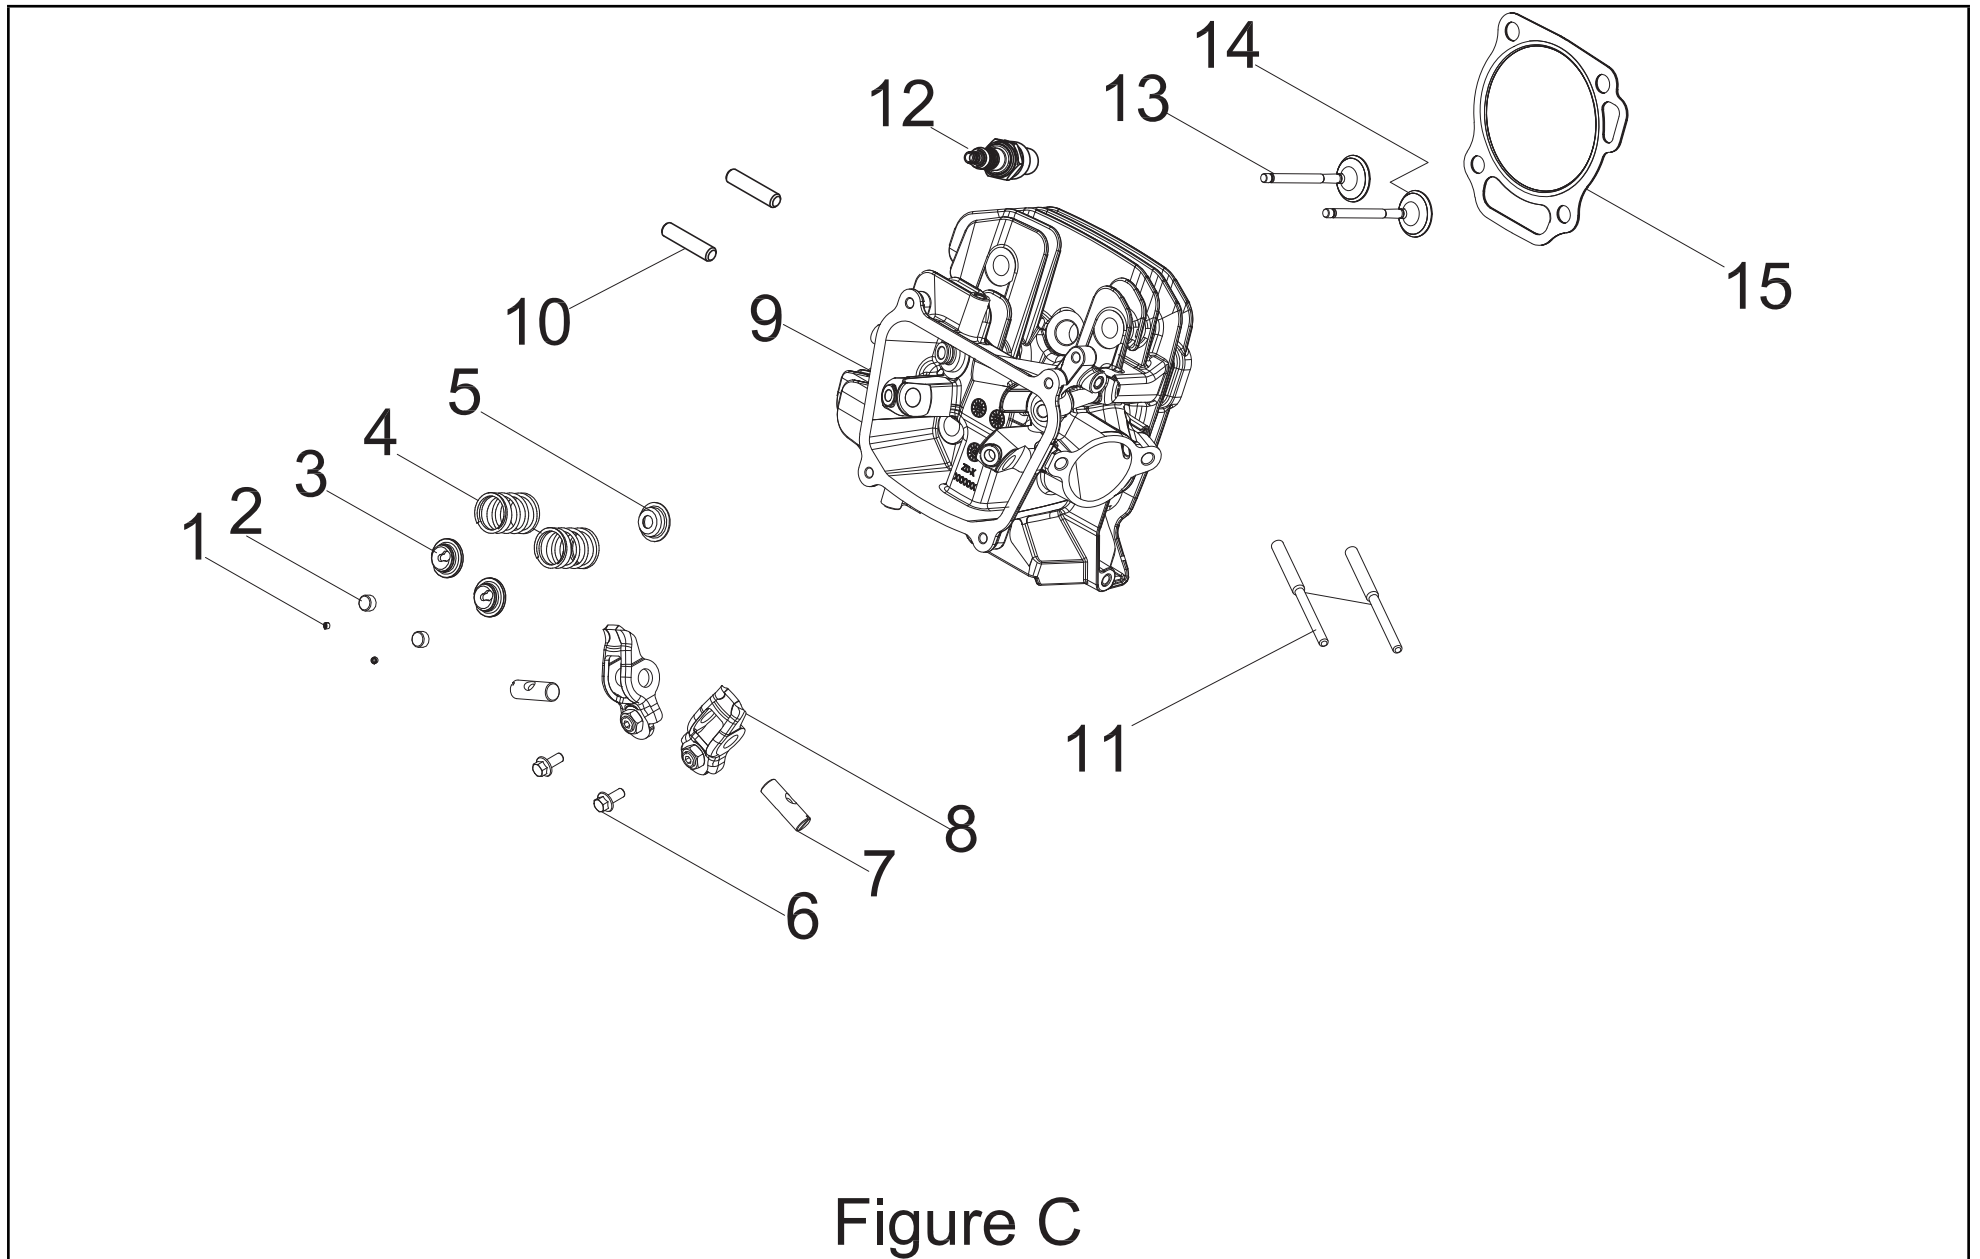

#	Part Number	Description	Qty.
31	100011463-0002	M6 Flange Nut	7
32	100748290	Resonant Cavity Cover	1
33	100011270-0002	M6 x 30 Flange Bolt	4
34	100010562	Dowel Pin Ø12 x 20	2
35	100728726	Push Rod	2
36	100149154	Valve Lifter	2
37	100003265	Piston Ring Set	1
38	100753097	Circlip	2
39	100143102	Wrist Pin	1
40	100777619	Piston	1
41	100731578	Connecting Rod	1
42	100763709	Crankcase	1
43	100760198	Oil Level Sensor	1
44	100010789	Bearing, TM6207E	1
45	100762106	Crankshaft	1
46	100784080	Camshaft	1
47	100010521-0001	Washer Ø16.2 x 0.3 x Ø24	1
48	100010549	Dowel Pin Ø8 x 12	2
49	100746648	Crankcase Cover Gasket	1
50	100748116	Crankcase Cover	1
51	100748131	Dipstick Seal	1
52	100748129-0002	Oil Dipstick Assembly, Black	1
53	100011260-0005	M6 x 10 Flange Bolt	8
54	100748130	Sealing Washer	1
55	100770912	Oil Drain Pipe	1
56	100017653	Oil Seal Ø35 x Ø52 x 7	1
57	100011323-0001	M8 x 38 Flange Bolt	9
58	100716082	Gear Ring	1
59	100757994	Washer Ø10.5 x 2.5 x Ø34	1
60	100757973	M10 x 35 Bolt	1

#	Part Number	Description	Qty.
92	100011422-0017	Flange Nut M8	2
93	100005148	Clamp Ø8	1
94	100131884	Tube Sheath, Silicon Resin	1

CYLINDER HEAD PARTS DIAGRAM

Figure C

CYLINDER HEAD PARTS LIST

#	Part Number	Description	Qty.
1	100004576	Valve Collet	4
2	100004589	Exhaust Valve Adjust Cap	2
3	100004516	Valve Spring Seat, 182F	2
4	100067633	Spring Valve	2
5	100004602	Oil Drip Pan	1
6	100011518-0001	Small Flange Bolt M5 x 12	2
7	100765720	Rocker Arm Shaft	2
8	100728722	Rocker Arm Assembly	2
9	100787693	Cylinder Head	1
10	100798372	Stud Bolt M8 x 56	2
11	100099271	M6-8 x 115 Stud Bolt	2
12	100009377	Spark Plug(E7RTC)	1
13	100728728	Valve Exhaust	1
14	100728727	Valve Intake	1
15	100753098	Cylinder Head Gasket	1