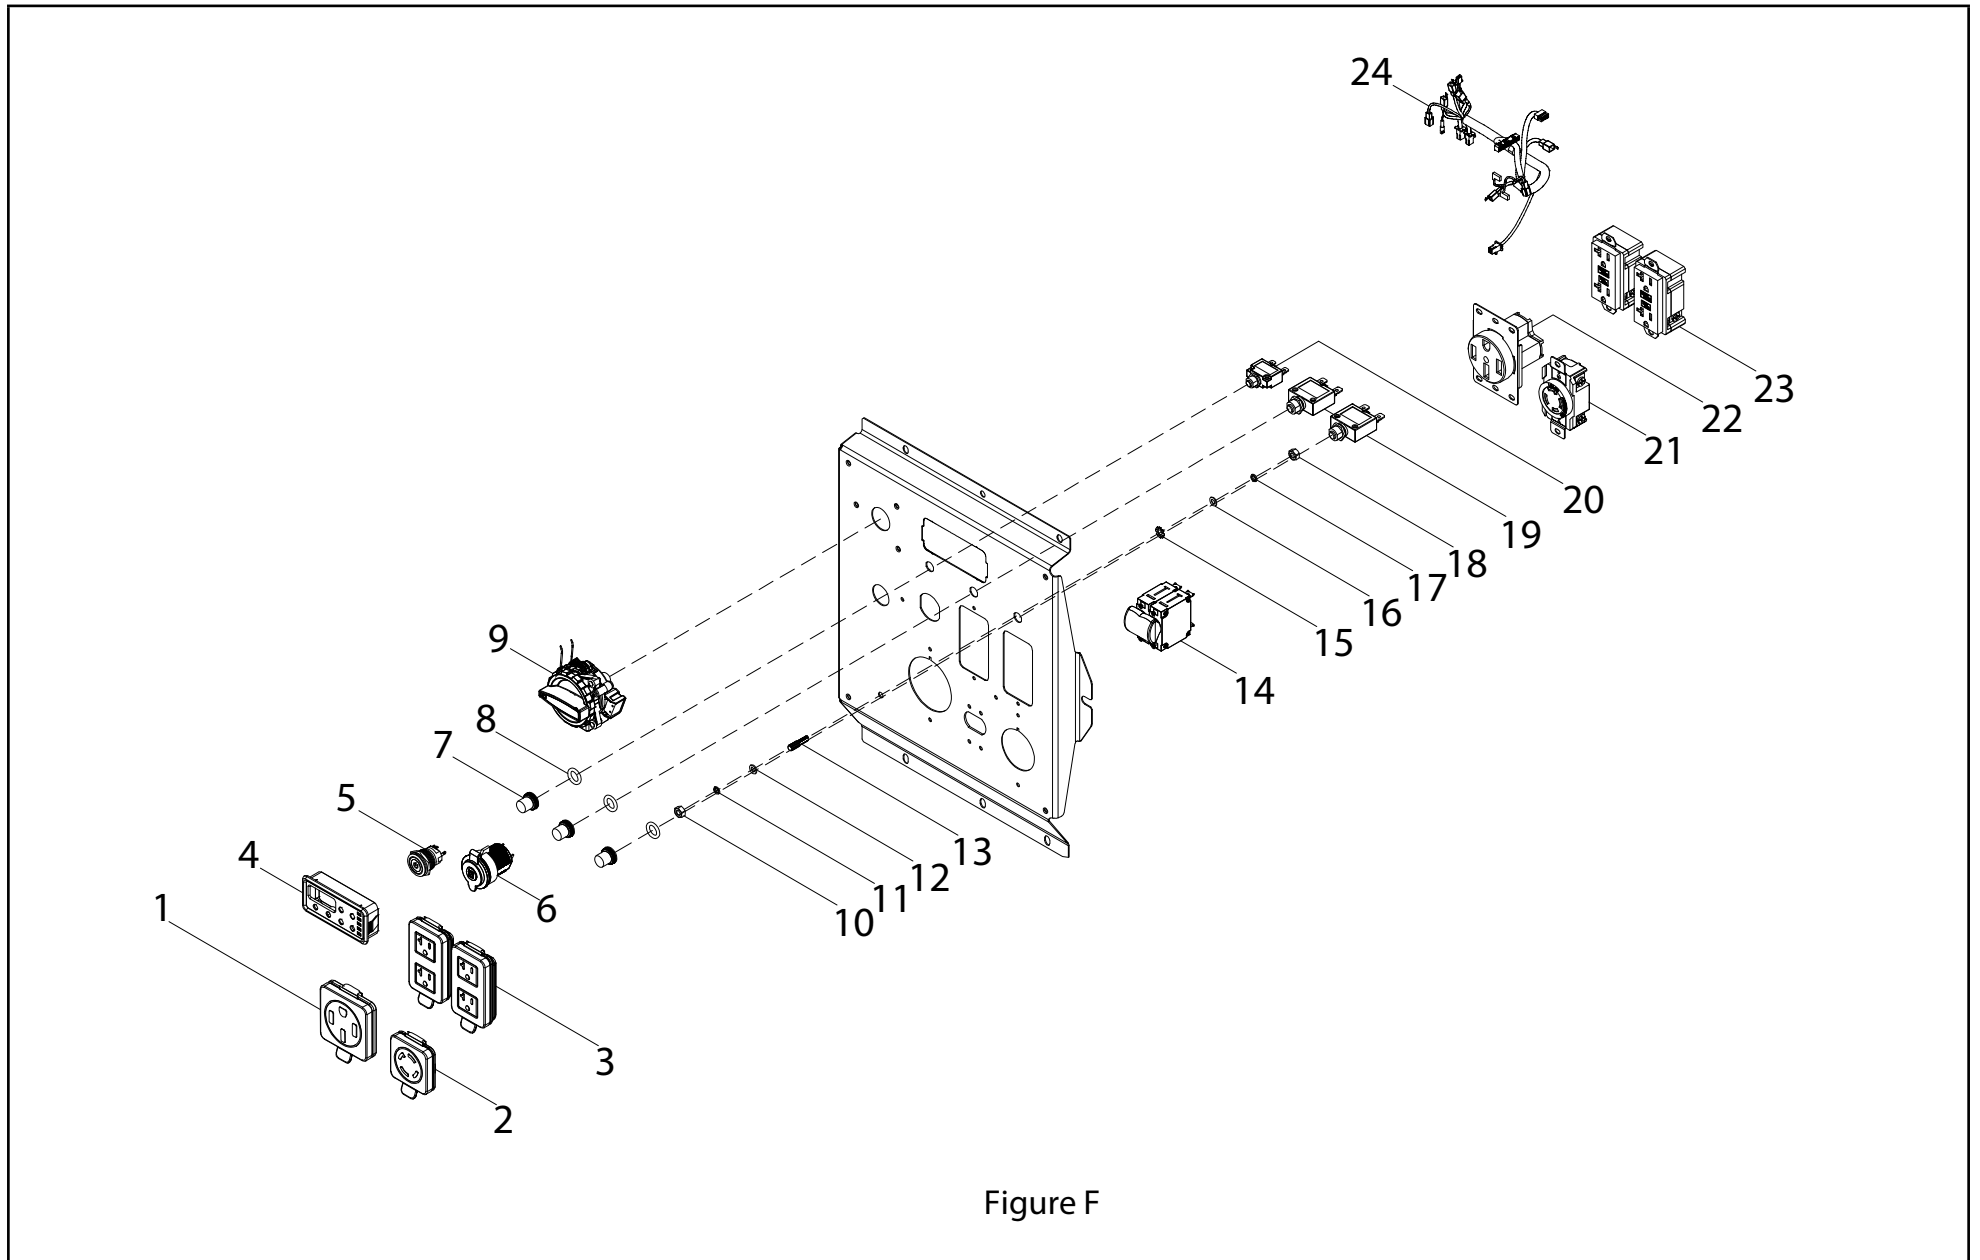

CONTROL PANEL PARTS DIAGRAM

Figure F

CONTROL PANEL PARTS LIST

#	Part Number	Description	Qty.
1	100731570	Cover, Receptacle L14-50R	1
2	100731571	Cover, Receptacle L14-30R	1
3	100731574	Cover, Receptacle 5-20R	2
4	100762714	Intelligauge, INT5DINV	1
5	100730628	One-button Start	1
6	100019782	12V Socket	1
7	100120180	Cover, Circuit Breaker	3
8	100031552	O-Ring	3
9	100796837	Switch Assembly	1
10	100011421-0003	Flange Nut M6	1
11	100010886-0004	Spring Washer Ø6	1
12	100010910-0003	Flat Washer Ø6	3
13	100092320	Grounding Terminal	1
14	100019957	30Amp Circuit Breaker, Double Pole	1
15	100128826-0001	Toothed Lock Washer Ø6	1
16	100010919-0002	Flat Washer Ø5	1
17	100010885-0003	Spring Washer Ø5	1
18	100011419-0001	Flange Nut M5	1
19	100019754	20Amp Circuit Breaker, Push Button	2
20	100057719	8Amp Circuit Breaker, Push Button	1
21	100020023	Receptacle L14-30R	1
22	100020022	Receptacle L14-50R	1
23	100052461-0001	Receptacle 5-20R	1
24	100796438	Wire Harness Assembly	1