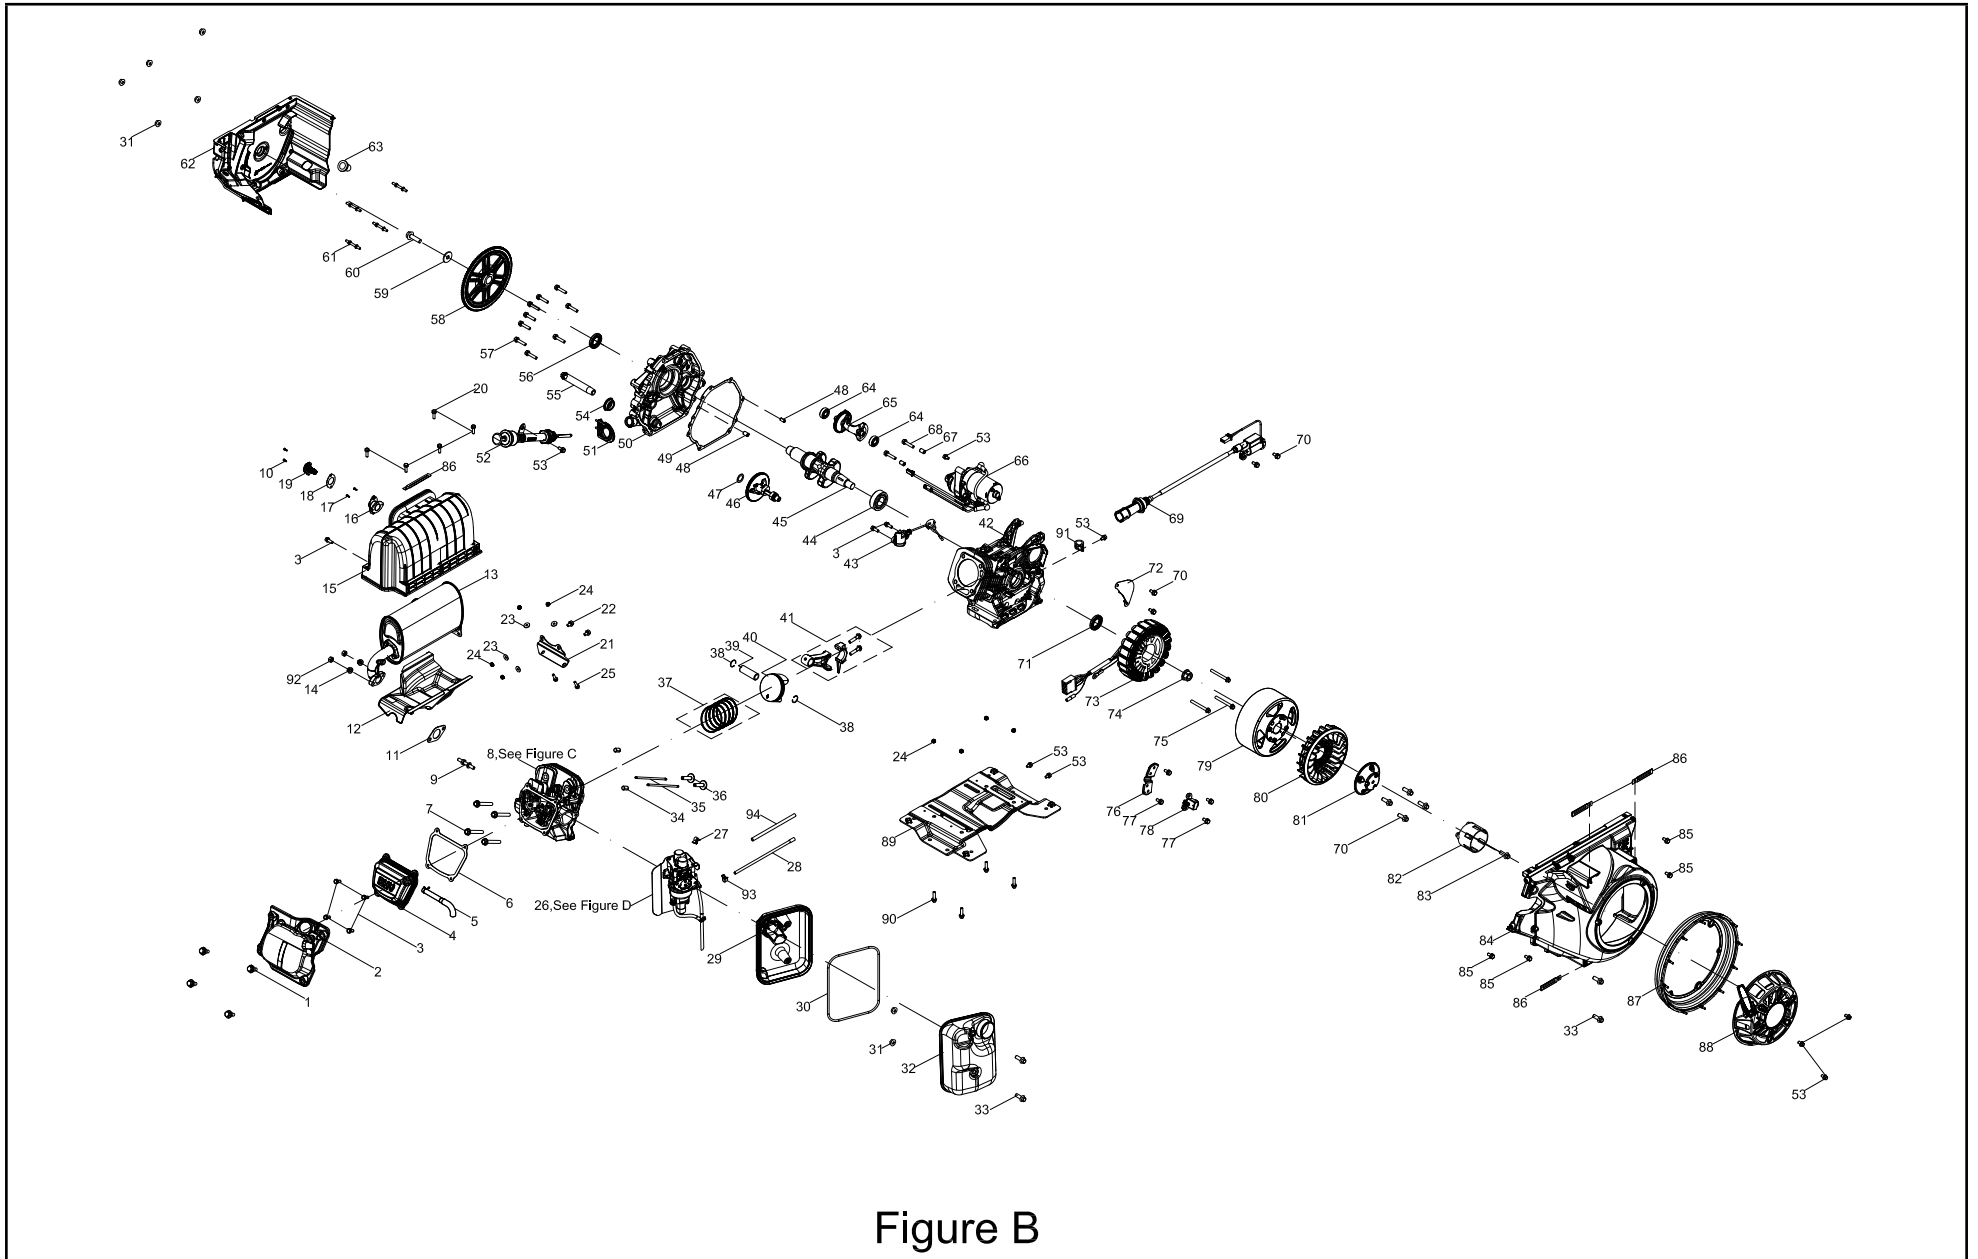

ENGINE PARTS DIAGRAM

Figure B

ENGINE PARTS LIST

#	Part Number	Description	Qty.
1	100081994	Alignment Bolt	4
2	100786706	Valve Cover	1
3	100011264-0003	M6 x 16 Flange Bolt	7
4	100794576	Cylinder Head Cover Assembly	1
5	100786754	Breather Tube	1
6	100728729	Cylinder Head Cover Gasket	1
7	100746630	M10 x 1.25 x 87 Flange Bolt	4
8	100797892	Cylinder Head Assembly, See Figure C	1
9	100786755	M6 x 47 Stud Bolt	1
10	100051338-0001	M5 x 12 Flange Bolt	2
11	100006941	Muffler Gasket	1
12	100748126	Shroud	1
13	100748120	Exhaust Muffler Assembly	1
14	100011472-0001	M8 Flange Nut	2
15	100748127	Muffler Guard	1
16	100749058	Flange	1
17	100031780-0001	M5 x 16 Flange Bolt	2
18	100761994	Muffler Gasket	1
19	100154368	Spark Arrester Assembly	1
20	100011276-0003	M6 x 55 Flange Bolt	5
21	100748247	Support Board	1
22	100011313-0004	M8 x 20 Flange Bolt	2
23	100010899-0002	Big Washer Ø8	4
24	100011464-0003	M8 Flange Nut	8
25	100011318-0003	M8 x 30 Flange Bolt	2
26	100797895	Carburetor Assembly, See Figure D	1
27	100000667	Clip Ø8 x 8	1
28	100131883	Fuel Tube	1
29	100748119	Resonant Cavity Seat	1
30	100748291	Resonant Cavity Cover Sealing Strip	1