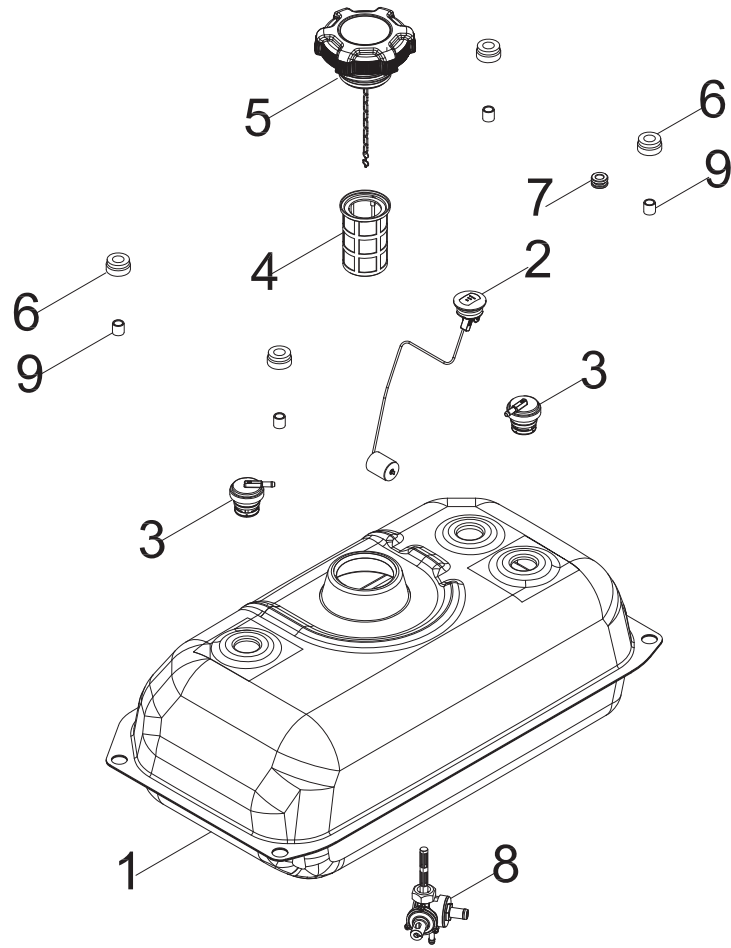

FUEL TANK PARTS DIAGRAM

Figure F

FUEL TANK PARTS LIST

#	Part Number	Description	Qty.
1	100797533-0001	Fuel Tank, 23L	1
2	100751383	Fuel Indicator	1
3	100720340	Reversal Valve	2
4	100760633	Fuel Level Filter Assembly	1
5	100142004	Fuel Tank Cap	1
6	100032369	Vibration Mounting, Fuel Tank	4
7	100009075	Vibration Mount	1
8	100798281	Fuel Valve	1
9	100021118	Bushing, Ø12 x Ø9 x 13	4