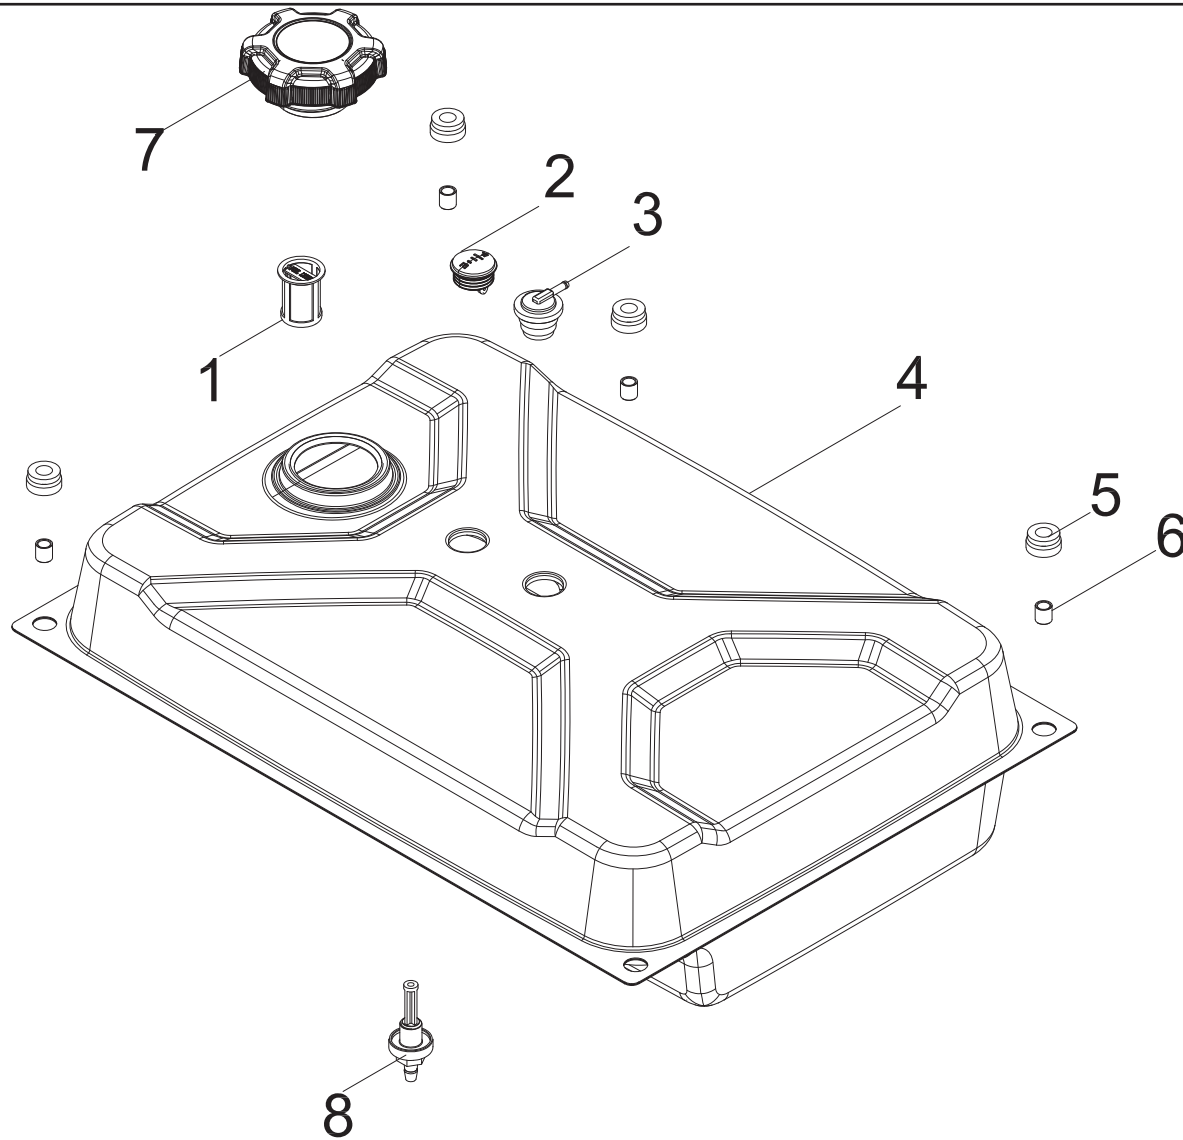

ALTERNATOR PARTS LIST

#	Part Number	Description	Qty.
1	100011527-0004	M6 x 8 Flange Bolt	1
2	100717500-0001	End Housing Cover, Yellow	1
3	100011250-0002	M5 x 14 Flange Bolt	2
4	100722067	End Cover Bracket	1
5	100011252-0001	M5 x 18 Flange Bolt	6
6	100750028	AVR	1
7	100018592	Carbon Brush Assembly	1
8	100010885-0004	Spring Washer Ø5	1
9	100010919-0002	Flat Washer Ø5	1
10	100011297-0002	M6 x 165 Flange Bolt	4
11	100018567	End Housing	1
12	100011375-0001	M8 x 1 x 220 Flange Bolt	1
13	100010899-0002	Washer Ø8	1
14	100753104	Alternator Assembly, Al, D160x120	1
15	100095943	Stator Cover	1
16	100755891	Stator Assembly	1
17	100018701	Terminal Block	1
18	100755892	Rotor Assembly	1

FUEL TANK PARTS DIAGRAM

Figure F