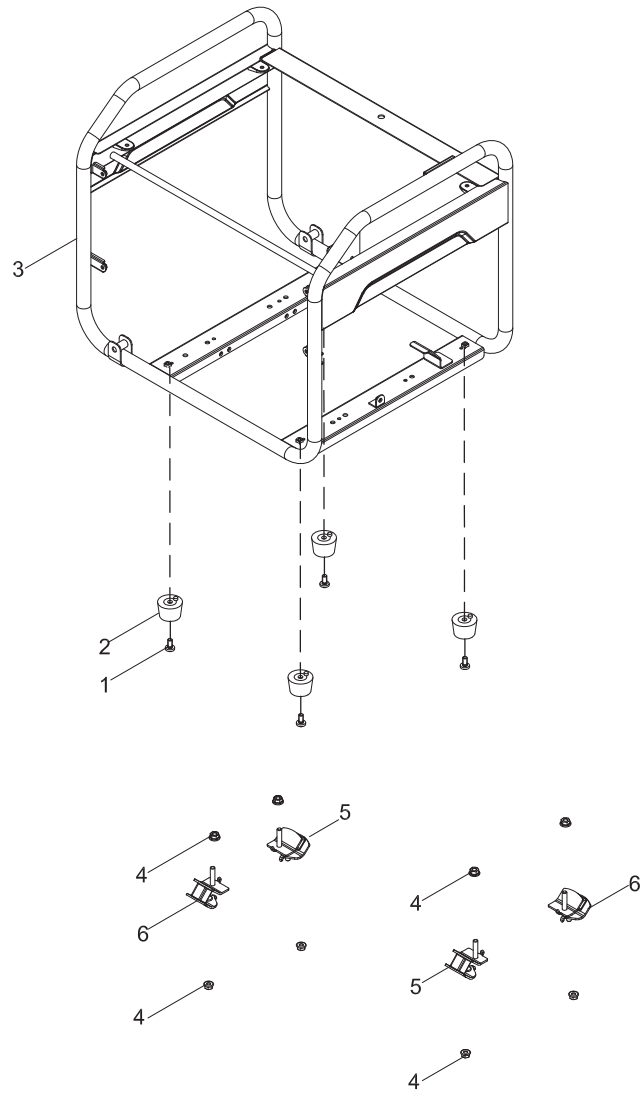

# ALTERNATOR PARTS DIAGRAM

Figure E

**ALTERNATOR PARTS LIST**

#	Part Number	Description	Qty.
1	100011527-0004	M6 x 8 Flange Bolt	1
2	100717500-0001	End Housing Cover, Yellow	1
3	100011250-0002	M5 x 14 Flange Bolt	2
4	100722067	End Cover Bracket	1
5	100011252-0001	M5 x 18 Flange Bolt	6
6	100750028	AVR	1
7	100018592	Carbon Brush Assembly	1
8	100010885-0004	Spring Washer Ø5	1
9	100010919-0002	Flat Washer Ø5	1
10	100011297-0002	M6 x 165 Flange Bolt	4
11	100018567	End Housing	1
12	100011375-0001	M8 x 1 x 220 Flange Bolt	1
13	100010899-0002	Washer Ø8	1
14	100753104	Alternator Assembly, Al, D160x120	1
15	100095943	Stator Cover	1
16	100755891	Stator Assembly	1
17	100018701	Terminal Block	1
18	100755892	Rotor Assembly	1

# CONTROL PANEL PARTS DIAGRAM

Figure G

**CONTROL PANEL PARTS LIST**

#	Part Number	Description	Qty.
1	100724732-0001	Control Panel Housing	1
2	100727009	Intelligauge, INT1AOF	1
3	100020005	Receptacle L5-30R	1
4	100020008	Receptacle TT-30R	1
5	100020029	Receptacle 5-20R, Duplex	1
6	100120180	Breaker Cover	2
7	100731573	Receptacle Cover, L5-30R	1
8	100731572	Receptacle Cover, TT-30R	1
9	100731575	Receptacle Cover, 5-20R, Duplex	1
10	100748913	Wire Harness Assembly	1
11	100721216	Control Module, Solenoid Valve	1
12	100728387	OVF Module	1
13	100019754	20Amp Circuit Breaker, Push Button	1
14	100019751	30Amp Circuit Breaker, Push Button	1
15	5.1830.022	CO Shutdown Module	1
16	100062546	Wire Clip B	1
17	100010954-0002	M5 x 12 Screw	2
18	100031552	O-Ring	2

# FRAME ASSEMBLY PARTS DIAGRAM

Figure H

**FRAME ASSEMBLY PARTS LIST**

#	Part Number	Description	Qty.
1	100010965-0001	Screw M6 x 16	4
2	100749208	Damping Support	4
3	100776938-0001	Frame	1
4	100011453-0003	M8 Flange Lock Nut	8
5	100020986-0001	Vibration Mount 2	2
6	100021000-0001	Vibration Mount 1	2

# WIRING DIAGRAM