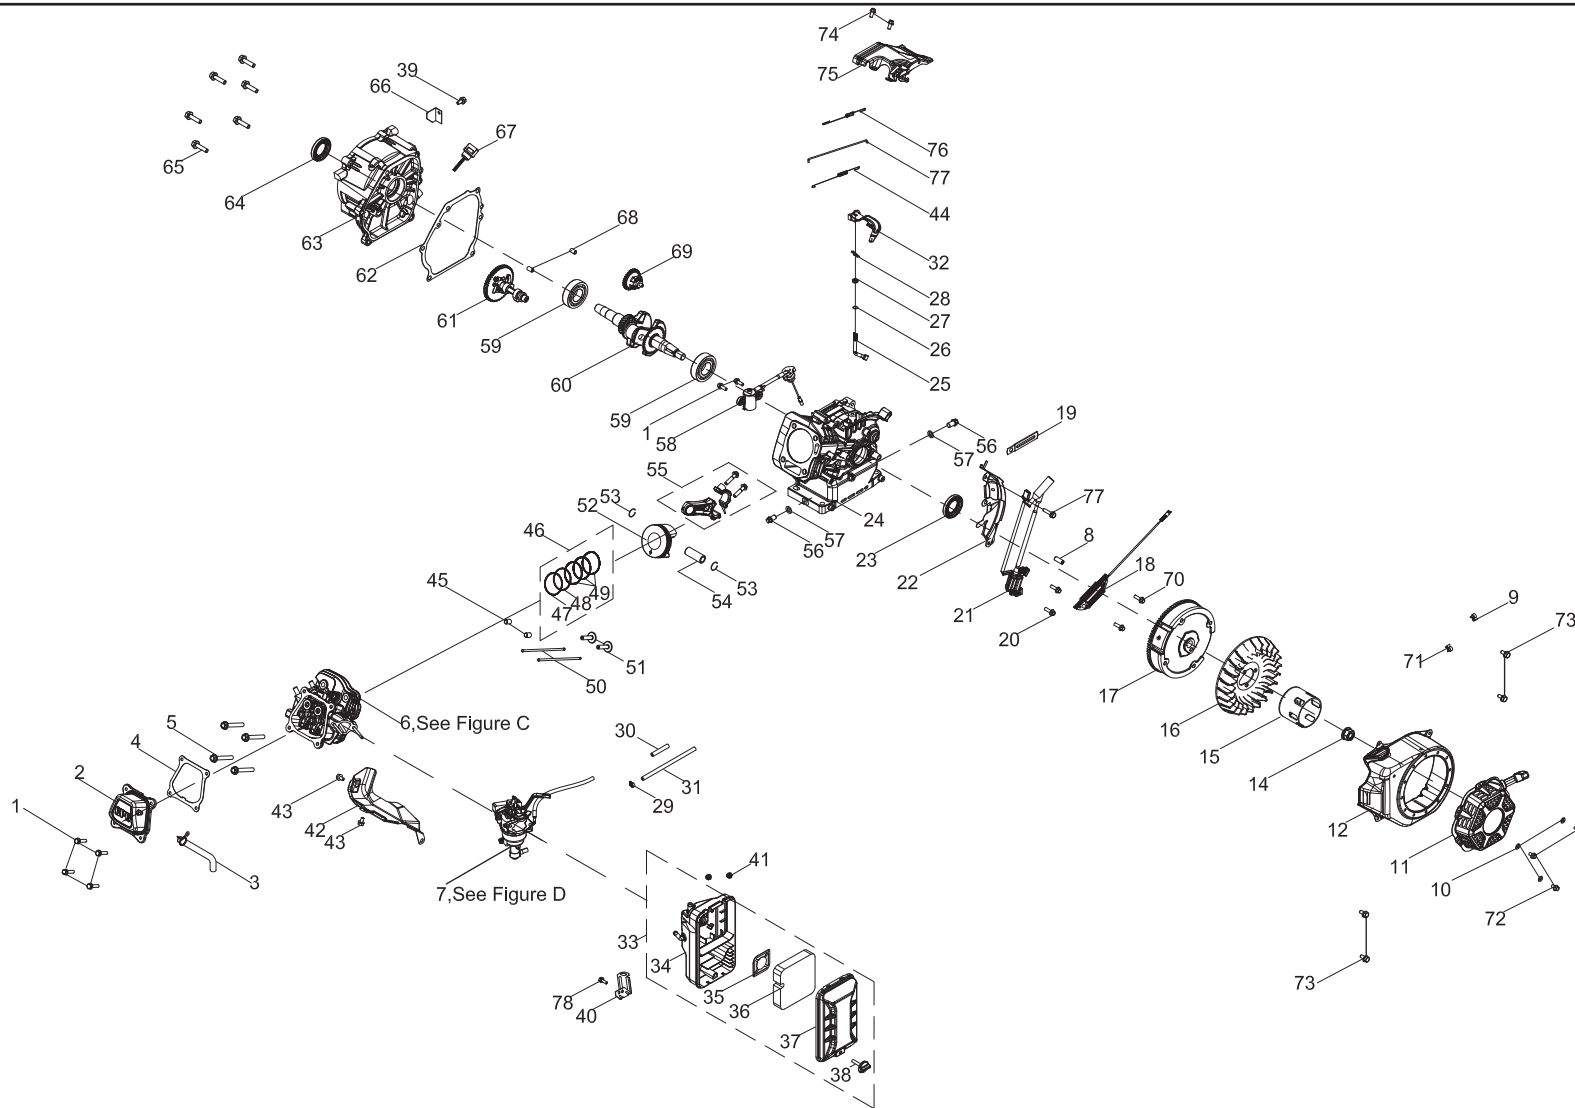

GENERATOR PARTS LIST

#	Part Number	Description	Qty.
1	100719472-0001	LPG Hose With Regulator, 2m x 5/16" QC	1
2	100713896-0001	M5 x 16 Screw	3
3	100163911	LPG Regulator Rubber Cover	1
4	100011264-0002	M6 x 16 Flange Bolt	4
5	100791279	Control Panel Assembly, See Figure G	1
6	100796470	LPG Regulator	1
7	100011422-0004	M8 Flange Nut	2
8	100147110-0002	M4 x 8 Flange Bolt	3
9	100110283	Clamp Ø17	1
10	100724738	Spark Arrester	1
11	100011261-0004	M6 x 12 Flange Bolt	5
12	100712236	LPG Hose, Regulator to Fuel Valve	1
13	100752923	Fuel Select Dial Assembly	1
14	100717043	Steel Ball	1
15	100093250-0002	Self-tapping Screw ST4.8 x 20	4
16	100714686	Clamp 2	2
17	100747339	Fuel Pipe, Ø4 x Ø10 x 270	1
18	100005138	Clamp Ø9.5 x 8	3
19	100751213-0001	Muffler Bracket	1
20	100735358	Fuel Tank Assembly, See Figure F	1
21	100011230-0002	M8 x 16 Flange Bolt, GB5787	2
22	100011268-0002	M6 x 25 Flange Bolt	4
23	100010439-0001	Washer Ø6.5 x 2 x Ø25	4
24	100791278	Frame Assembly, See Figure H	1
25	100009075	Rubber Damper	1
26	100000667	Clamp Ø8 x 8	1
27	100009983	Grounding Wire	1
28	100128826-0001	Toothed Lock Washer Ø6	1
29	100010886-0004	Spring Washer Ø6	2
30	100011421-0003	M6 Flange Nut, GB6170	1

#	Part Number	Description	Qty.
31	100010920-0002	Flat Washer Ø6	2
32	100010828-0002	M6 Butterfly Nut	1
33	100791277	Alternator Assembly, See Figure E	1
34	1ZC7DCV37	Engine Assembly, 224 cc, See Figure B	1
35	100720118-0001	Vent Tube	1
36	100005148	Clamp 1, Ø8	1
37	100005159	Clamp Ø10.5 x 8	1
38	100749867-0001	M4 x 12 Screw, GB9074.4	3
39	100717046	Fuel Dial Spring	1
40	100718049	Fuel Valve	1
41	100753985	Fuel Dial Mounting Seat	1
42	100011269-0003	M6 x 28 Flange Bolt	1
43	100159468-0001	Fuel Hose Clamp	2
44	100757169	Muffler Assembly	1
45	100757369	Muffler Gasket	1
46	100753124-0001	Muffler Subassembly	1
47	100097575-0002	M6 x 10 Flange Bolt	3
48	100724996	Muffler	1
49	100724737	Muffler Guard	1
50	100721012-0002	M6 x 8 Flange Bolt, QC340	5
51	100712234	Fuel Dial Cover, Yellow	1
52	100031845-0002	M4 x 12 Screw	1
53	35643-YJP0111-Q2A0	Fuel Dial	1
54	100098470-0002	Reinforcement Block	2
55	100011320-0002	M8 x 35 Flange Bolt	2
56	100011453-0003	M8 Flange Lock Nut	2

ENGINE PARTS DIAGRAM

Figure B