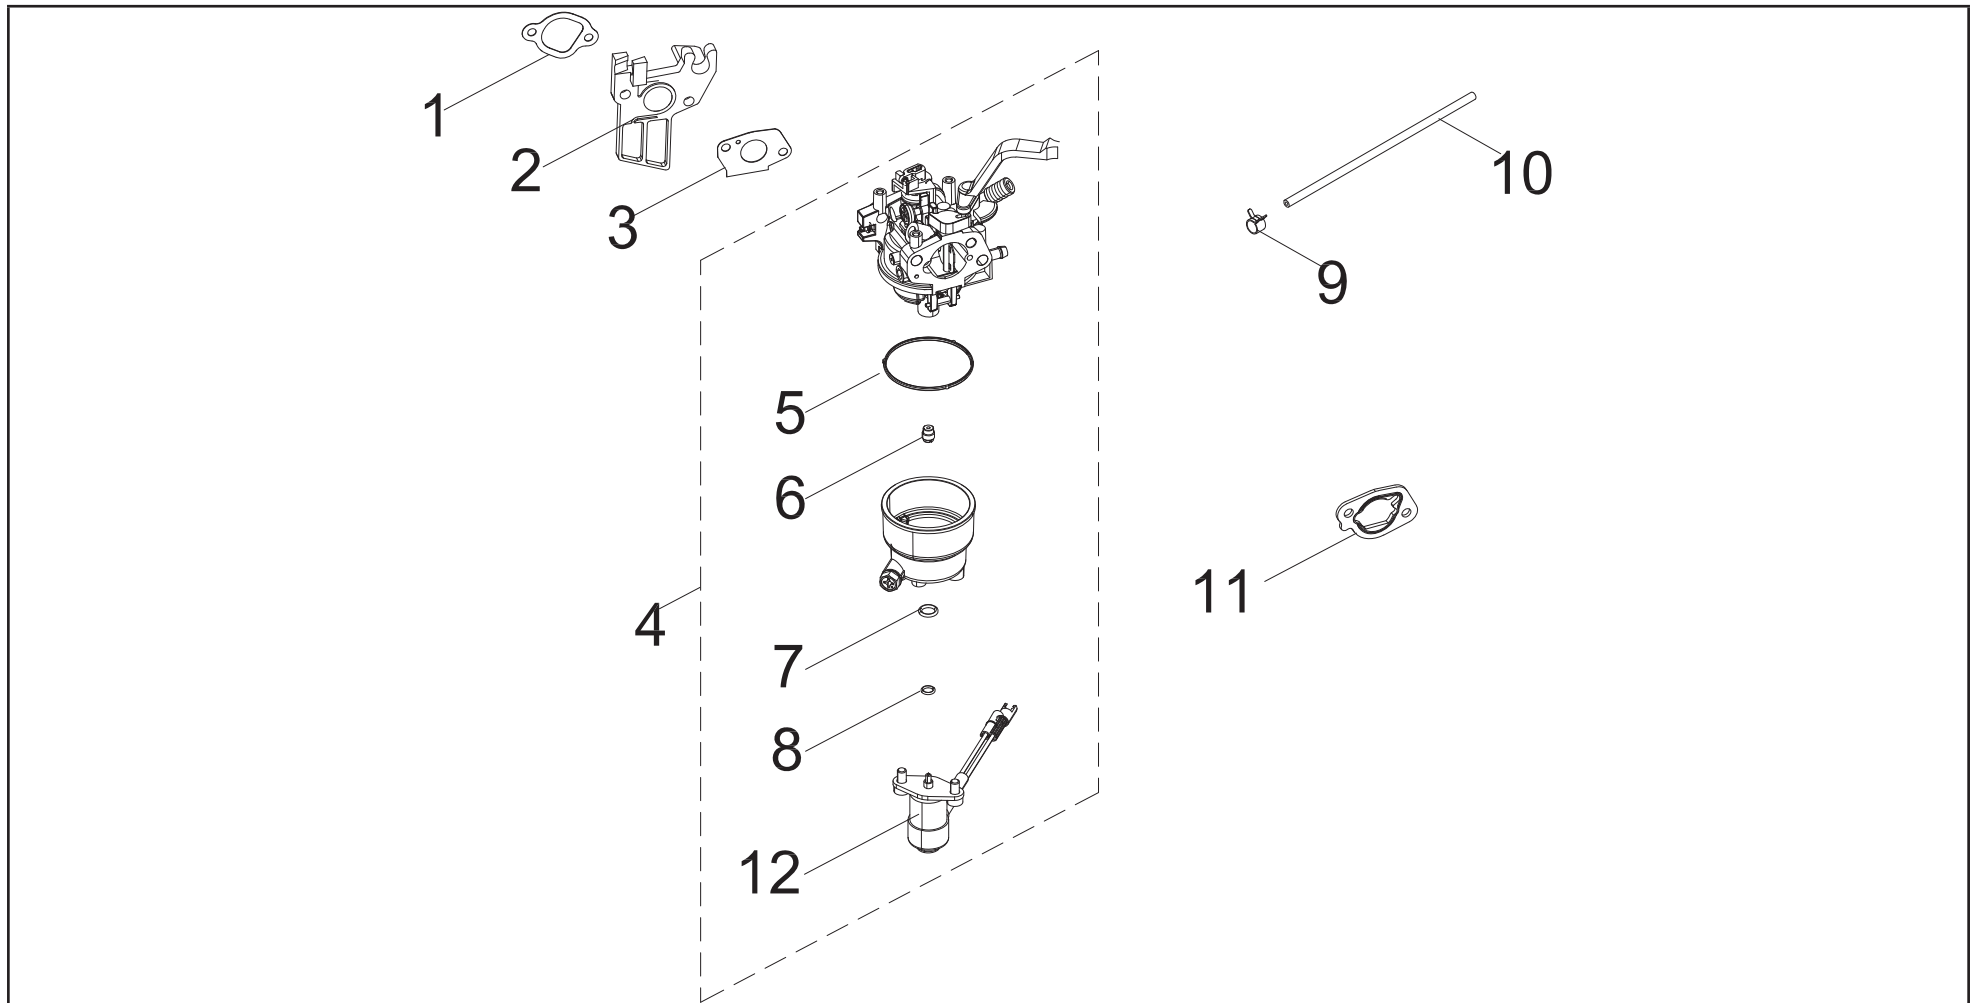

# CYLINDER HEAD PARTS DIAGRAM

Figure C

**CYLINDER HEAD PARTS LIST**

#	Part Number	Description	Qty.
1	100149239	Rocker Arm Assembly	2
2	100050881	Push Rod Guide Plate	1
3	100050896	Valve Collet	4
4	100073758	Valve Spring Seat, Upper	2
5	100713979	Spring Valve	2
6	100004599	Oil Seal, Intake Valve	1
7	100010389	M8 x 35 Stud Bolt	2
8	100713981	Exhaust Valve	1
9	100009378	Spark Plug F6RTC	1
10	100713980	Intake Valve	1
11	100716398	Cylinder Head	1
12	100010354	M6 x 96 Stud Bolt	2
13	100155656	Cylinder Head Gasket	1

# CARBURETOR PARTS DIAGRAM