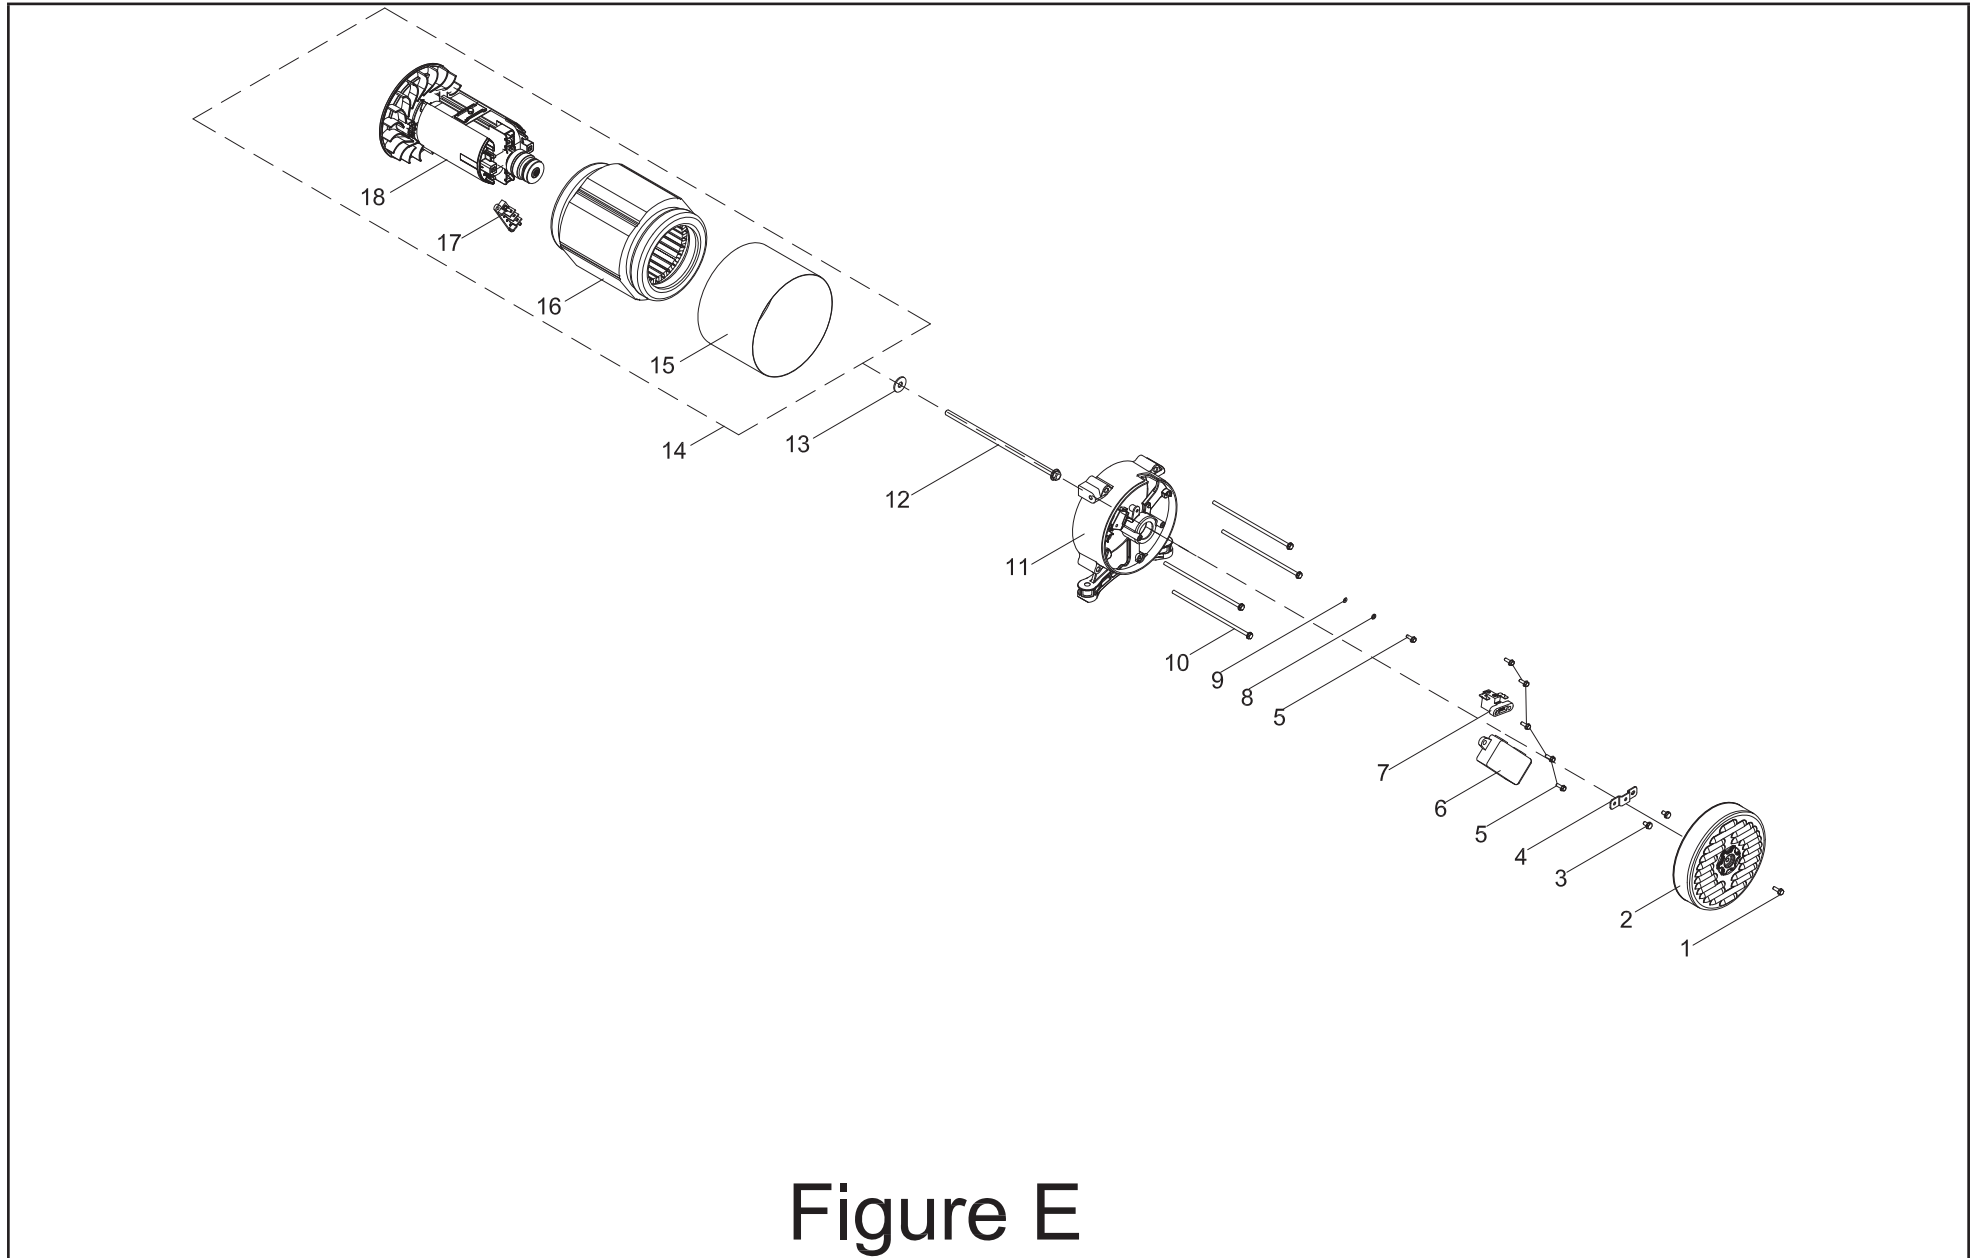

# ALTERNATOR PARTS DIAGRAM

Figure E

**ALTERNATOR PARTS LIST**

#	Part Number	Description	Qty.
1	100011527-0004	M6 x 8 Flange Bolt	1
2	100717500-0001	End Housing Cover, Yellow	1
3	100011250-0002	M5 x 14 Flange Bolt	2
4	100722067	End Cover Bracket	1
5	100011252-0001	M5 x 18 Flange Bolt	6
6	100750028	AVR	1
7	100018592	Carbon Brush Assembly	1
8	100010885-0004	Spring Washer Ø5	1
9	100010919-0002	Flat Washer Ø5	1
10	100011297-0002	M6 x 165 Flange Bolt	4
11	100018567	End Housing	1
12	100011375-0001	M8 x 1 x 220 Flange Bolt	1
13	100010899-0002	Washer Ø8	1
14	100753104	Alternator Assembly, Al, D160x120	1
15	100095943	Stator Cover	1
16	100755891	Stator Assembly	1
17	100018701	Terminal Block	1
18	100755892	Rotor Assembly	1