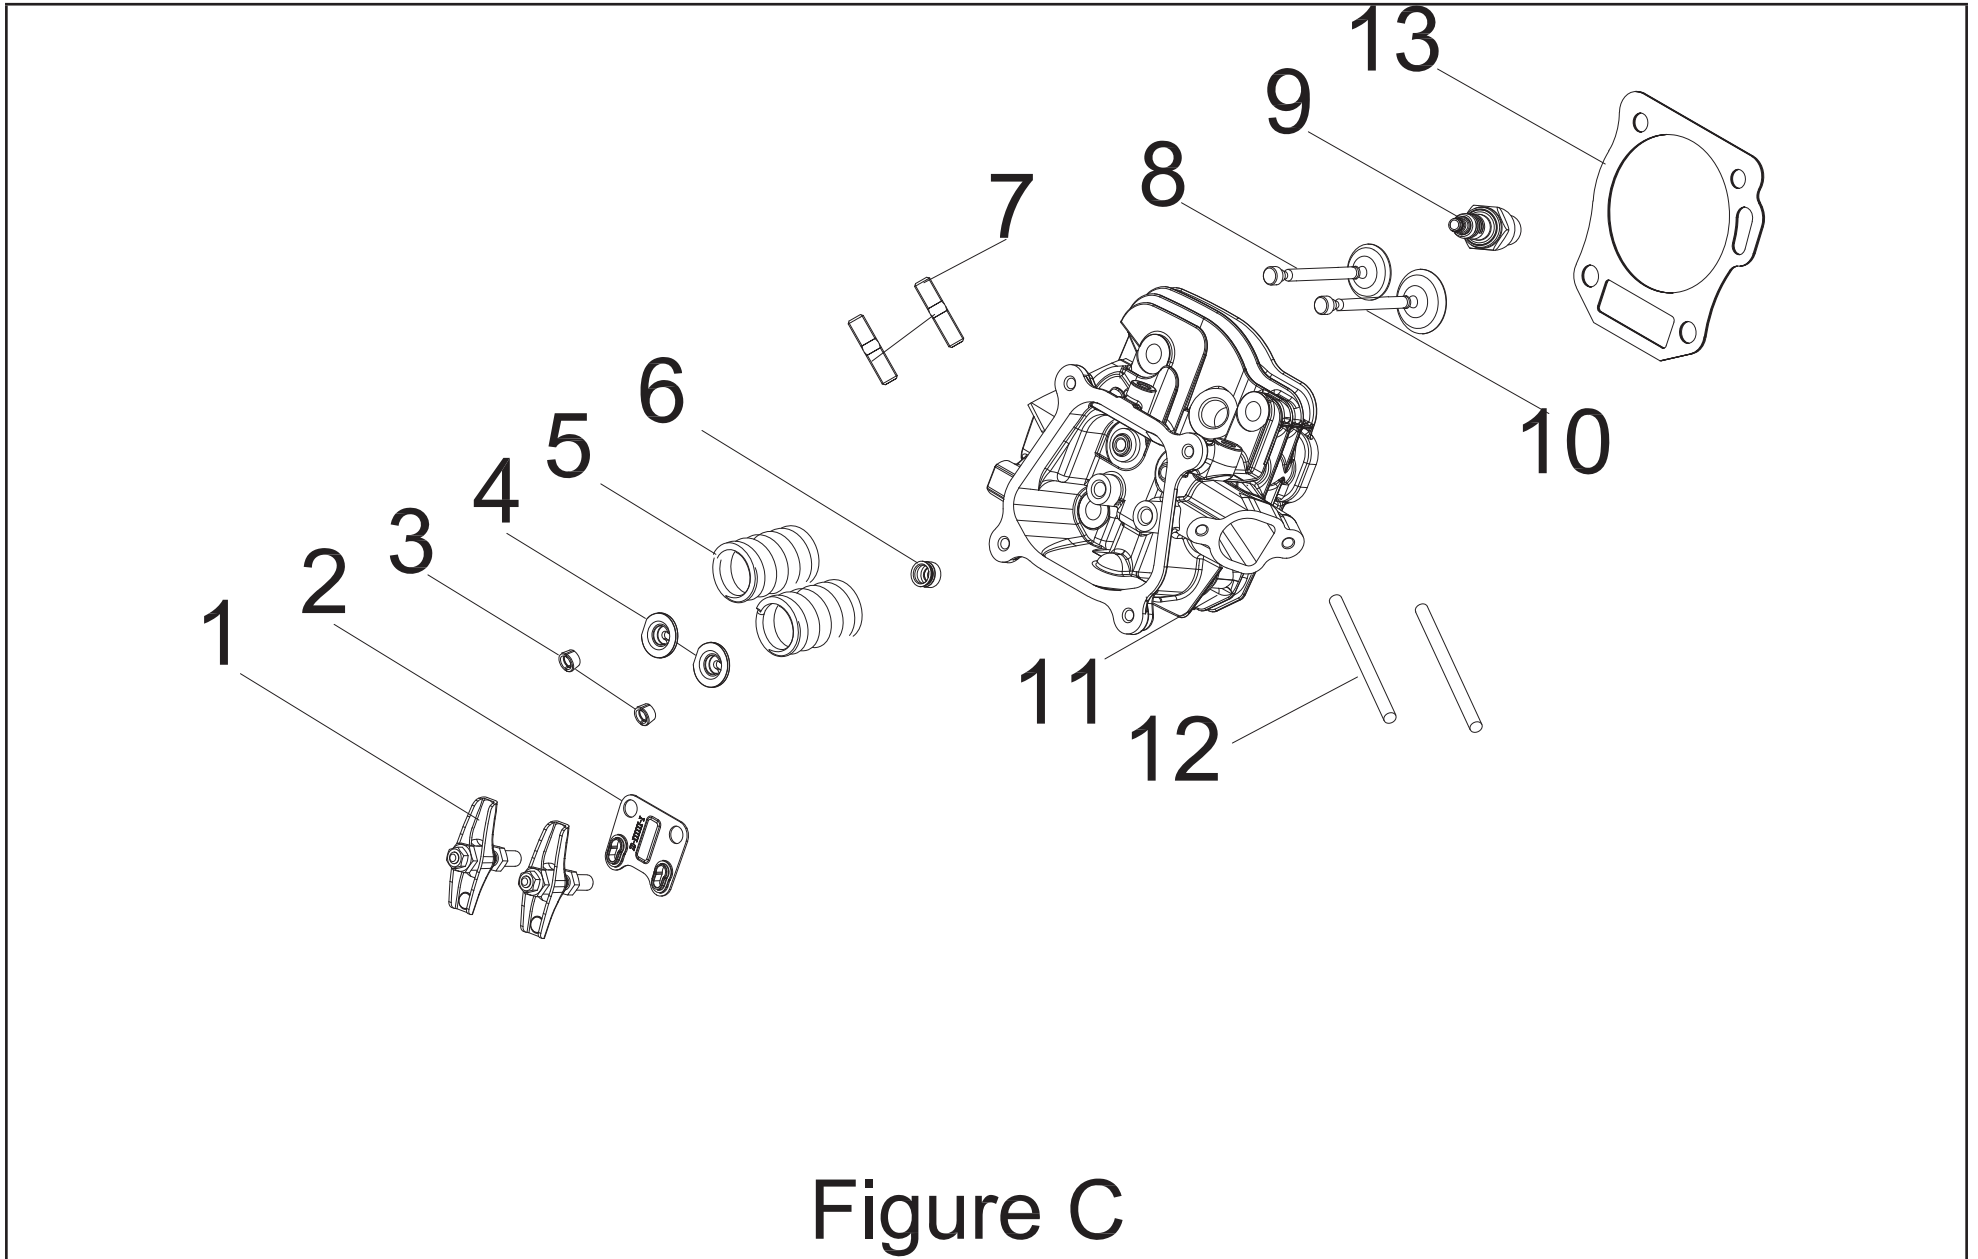

#	Part Number	Description	Qty.
61	100099599	Camshaft	1
62	100075572	Crankcase Cover Gasket	1
63	100002961	Crankcase Cover	1
64	100017651	Oil Seal Ø25 x Ø41.25 x 6, Spiral Grain	1
65	100011319-0001	M8 x 32 Flange Bolt	6
66	100020165	End Cover Support	1
67	100004105-0006	Oil Dipstick Assembly	1
68	100010550	Dowel Pin Ø8 x 14	2
69	100008298	Gear, Governor Gear	1
70	100011269-0003	M6 x 28 Flange Bolt	2
71	100052808	Clamp	1
72	100011564-0001	M6 x 8 Flange Bolt	3
73	100011262-0003	M6 x 14 Flange Bolt, GB5789	4
74	100011215-0001	M6 x 12 Flange Bolt	2
75	100086510	Engine Fan Air Guide	1
76	100007840	Governor Spring	1
77	100011266-0004	M6 x 20 Flange Bolt	1
78	100011570-0001	M6 x 12 Flange Bolt	1

# CYLINDER HEAD PARTS DIAGRAM

Figure C

**CYLINDER HEAD PARTS LIST**

#	Part Number	Description	Qty.
1	100149239	Rocker Arm Assembly	2
2	100050881	Push Rod Guide Plate	1
3	100050896	Valve Collet	4
4	100073758	Valve Spring Seat, Upper	2
5	100713979	Spring Valve	2
6	100004599	Oil Seal, Intake Valve	1
7	100010389	M8 x 35 Stud Bolt	2
8	100713981	Exhaust Valve	1
9	100009378	Spark Plug F6RTC	1
10	100713980	Intake Valve	1
11	100716398	Cylinder Head	1
12	100010354	M6 x 96 Stud Bolt	2
13	100155656	Cylinder Head Gasket	1