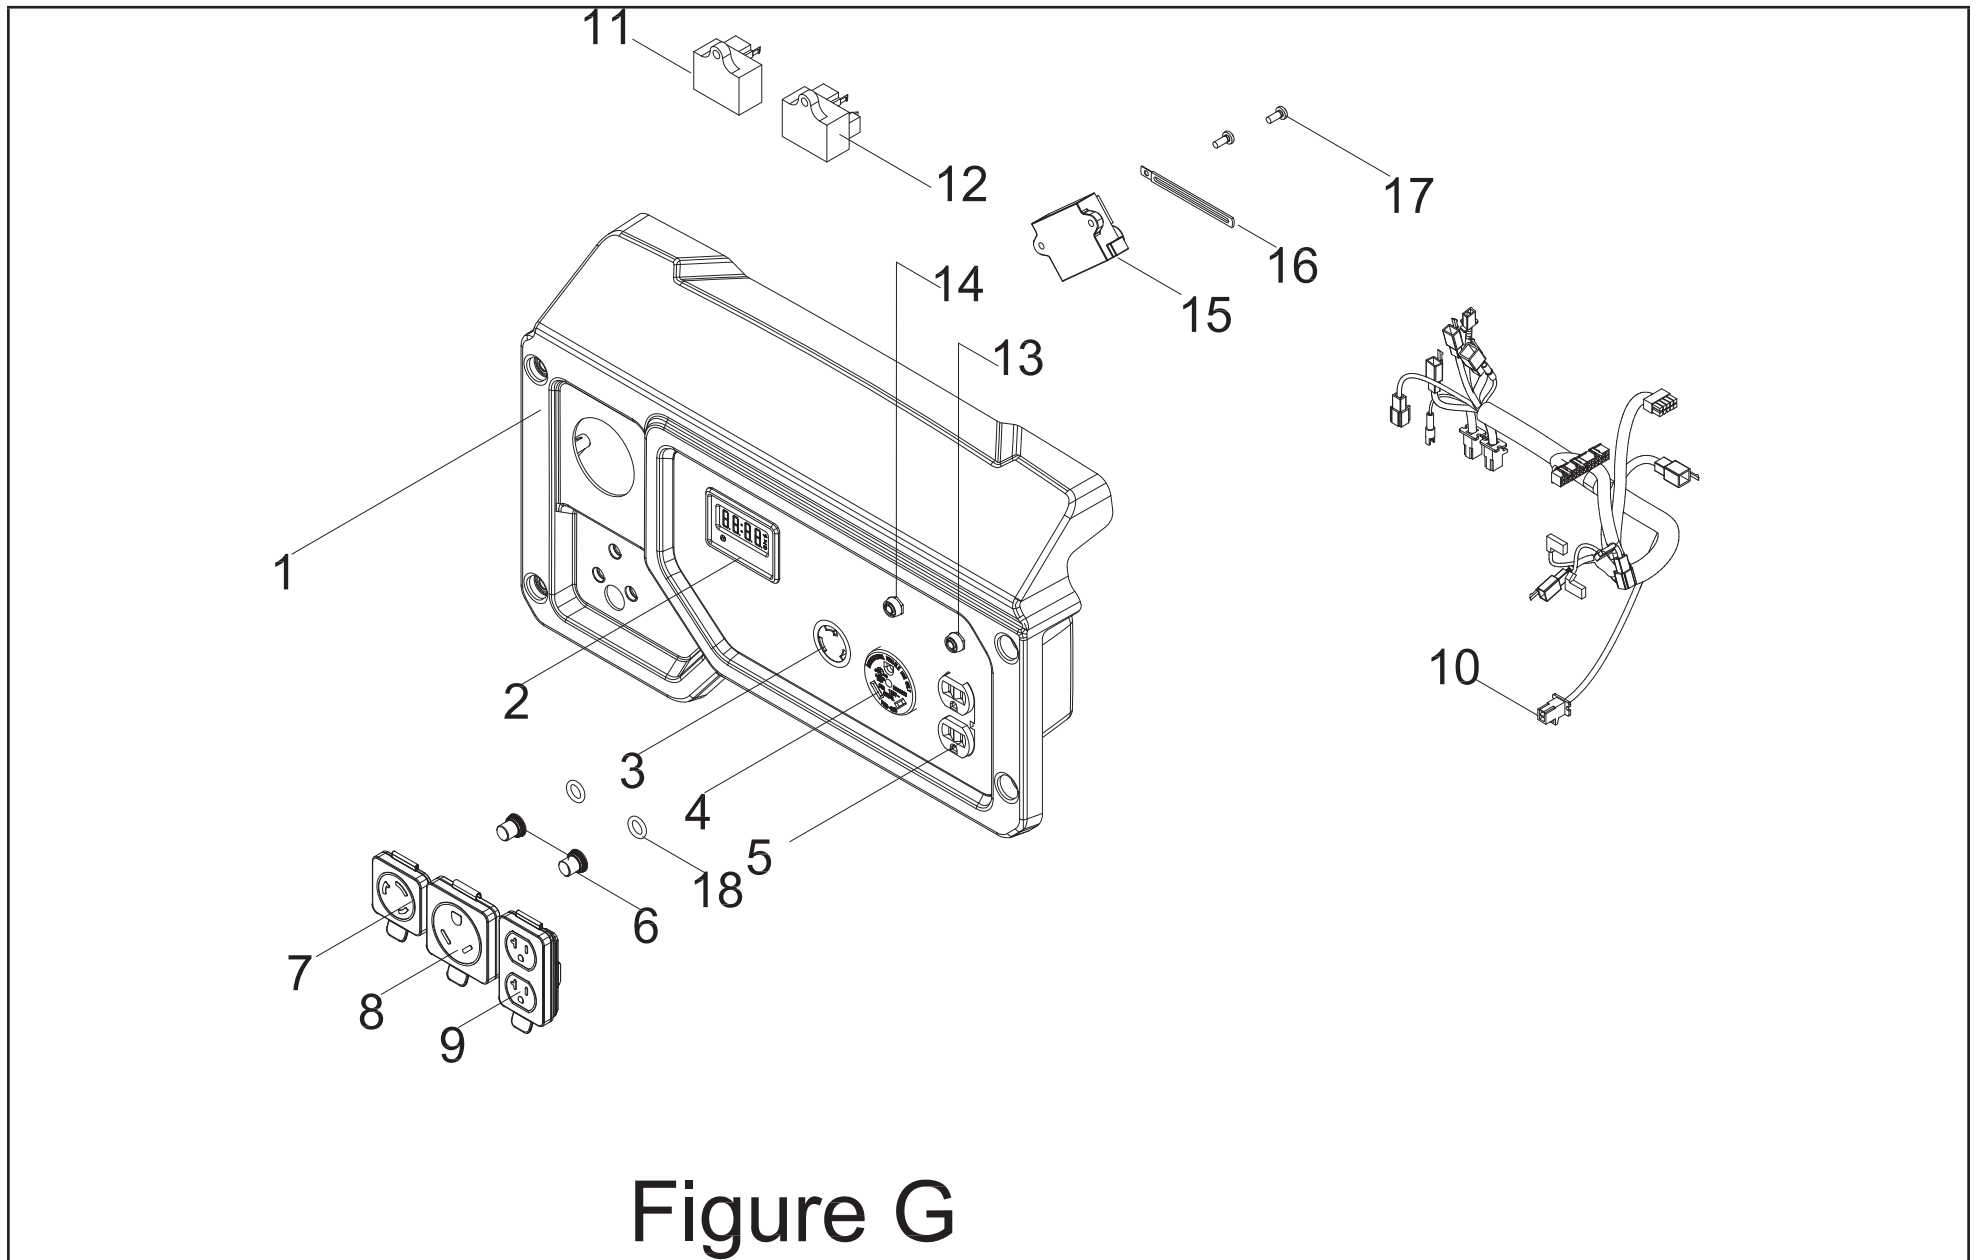

# CONTROL PANEL PARTS DIAGRAM

Figure G

**CONTROL PANEL PARTS LIST**

#	Part Number	Description	Qty.
1	100724732-0001	Control Panel Housing	1
2	100727009	Intelligauge, INT1AOF	1
3	100020005	Receptacle L5-30R	1
4	100020008	Receptacle TT-30R	1
5	100020029	Receptacle 5-20R, Duplex	1
6	100120180	Breaker Cover	2
7	100731573	Receptacle Cover, L5-30R	1
8	100731572	Receptacle Cover, TT-30R	1
9	100731575	Receptacle Cover, 5-20R, Duplex	1
10	100748913	Wire Harness Assembly	1
11	100721216	Control Module, Solenoid Valve	1
12	100728387	OVF Module	1
13	100019754	20Amp Circuit Breaker, Push Button	1
14	100019751	30Amp Circuit Breaker, Push Button	1
15	5.1830.022	CO Shutdown Module	1
16	100062546	Wire Clip B	1
17	100010954-0002	M5 x 12 Screw	2
18	100031552	O-Ring	2