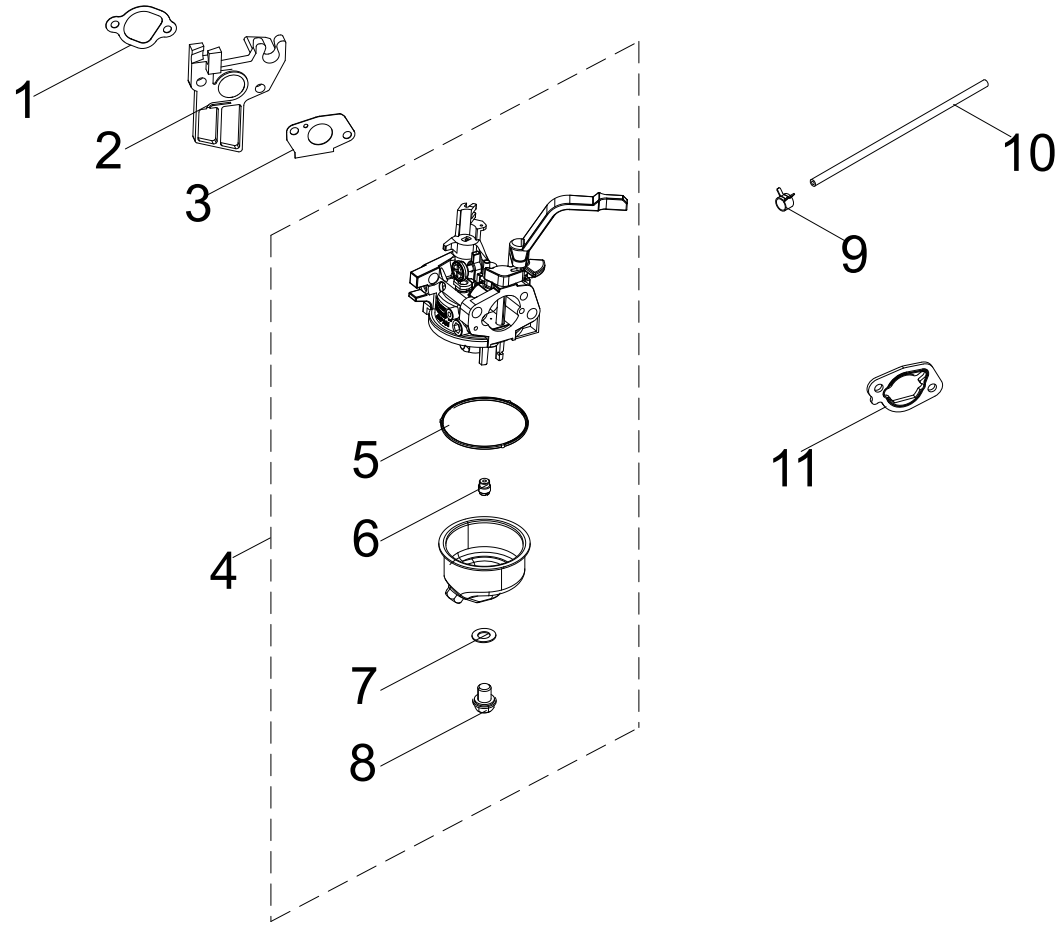

CYLINDER HEAD PARTS DIAGRAM

Figure C

CYLINDER HEAD PARTS LIST

#	Part Number	Description	Qty.
1	100149239	Rocker Arm Assembly	2
2	100050881	Push Rod Guide Plate	1
3	100050896	Valve Collet	4
4	100073758	Upper Valve Spring Seat	2
5	100713979	Spring Valve	2
6	100004599	Intake Valve Oil Seal	1
7	100010389	M8 x 35 Stud Bolt	2
8	100713981	Exhaust Valve	1
9	100009378	Spark Plug F6RTC	1
10	100713980	Intake Valve	1
11	100079792	Cylinder Head	1
12	100010354	M6 x 96 Stud Bolt	2
13	100732676	Cylinder Head Gasket	1

CARBURETOR PARTS DIAGRAM

Figure D

CARBURETOR PARTS LIST

#	Part Number	Description	Qty.
1	100078607	Insulator Gasket	1
2	100005599	Carburetor Insulator	1
3	100078606	Carburetor Gasket 1	1
4	100790378	Carburetor	1
5	100005717	Fuel Bowl O-Ring	1
6	100005767	Main Jet Standard	1
	100005754	Main Jet Altitude 1000-3000m	/
7	100006037	Fuel Bowl Mounting Bolt Gasket	1
8	100005725	Fuel Bowl Mounting Bolt	1
9	100005149	Clamp	1
10	100753436	Fuel Tube, Ø4 x Ø8 x 126	1
11	100005629	Carburetor Gasket 2	1

ALTERNATOR PARTS DIAGRAM

Figure E

ALTERNATOR PARTS LIST

#	Part Number	Description	Qty.
1	100011527-0004	M6 x 8 Flange Bolt	1
2	100717500-0001	Generator End Cover	1
3	100011250-0002	M5 x 14 Flange Bolt	2
4	100722067	Support Block	1
5	100011252-0001	M5 x 18 Flange Bolt	7
6	100750028	AVR	1
7	100018592	Carbon Brush Assembly	1
8	100018701	Terminal Block	1
9	100010885-0004	Spring Washer Ø5	1
10	100010919-0002	Flat Washer Ø5	1
11	100011297-0002	M6 x 165 Flange Bolt	4
12	100018567	End Housing	1
13	100011375-0001	M8 x 1 x 220 Flange Bolt	1
14	100010887-0004	Spring Washer Ø8	1
15	100010899-0002	Washer Ø8	1
16	100753104	Alternator Assembly, AI	1
17	100095943	Stator Cover	1
18	100755891	Stator Assembly, AI	1
19	100755892	Rotor Assembly, AI	1