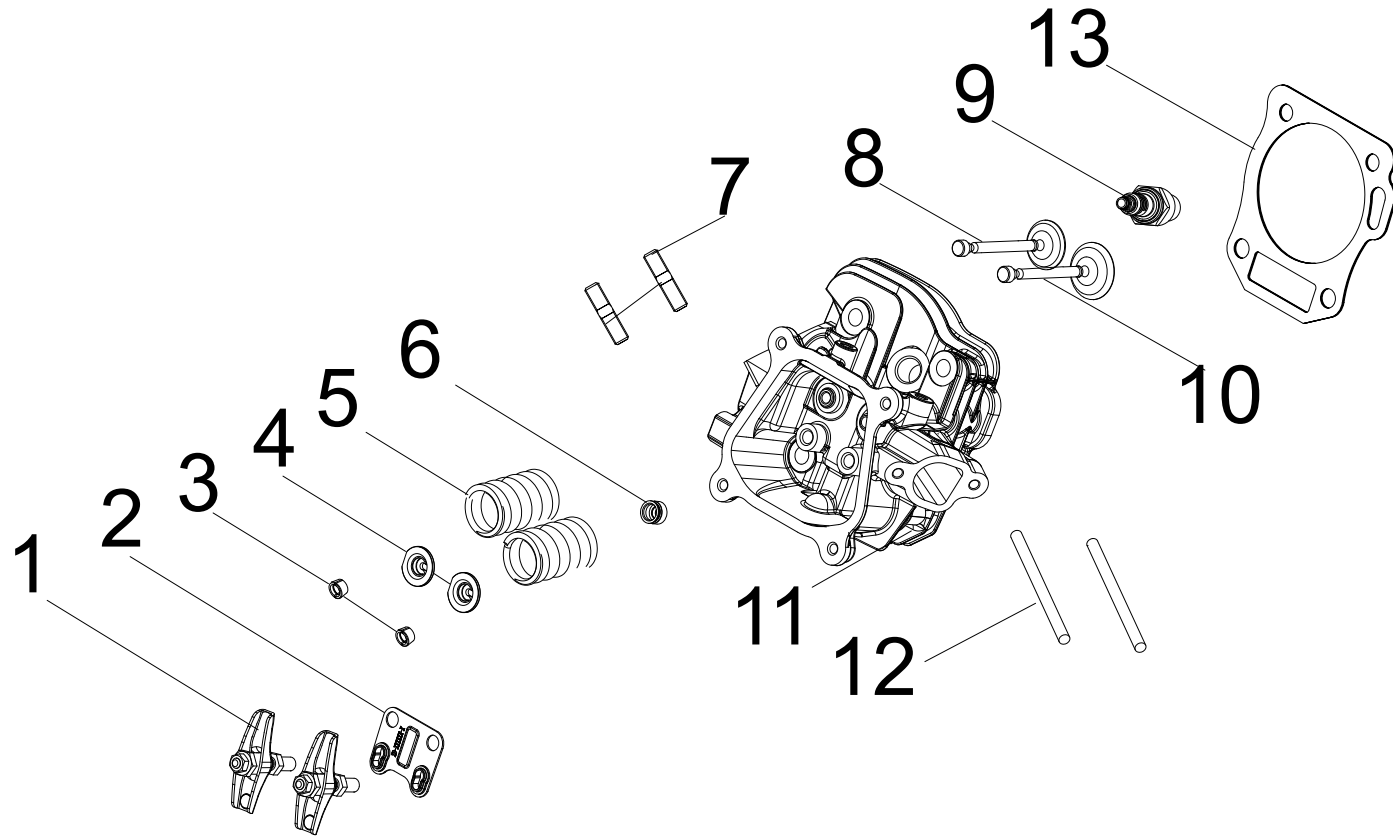

#	Part Number	Description	Qty.
61	100099599	Camshaft	1
62	100075572	Crankcase Cover Gasket	1
63	100002961	Crankcase Cover	1
64	100017651	Oil Seal Ø25 x Ø41.25 x 6, Spiral Grain	1
65	100011319-0001	M8 x 32 Flange Bolt	6
66	100020165	Support, End Cover	1
67	100004105-0006	Oil Dipstick Assembly	1
68	100010550	Dowel Pin Ø8 x 14	2
69	100008298	Governor Gear	1

CYLINDER HEAD PARTS DIAGRAM

Figure C

CYLINDER HEAD PARTS LIST

#	Part Number	Description	Qty.
1	100149239	Rocker Arm Assembly	2
2	100050881	Push Rod Guide Plate	1
3	100050896	Valve Collet	4
4	100073758	Upper Valve Spring Seat	2
5	100713979	Spring Valve	2
6	100004599	Intake Valve Oil Seal	1
7	100010389	M8 x 35 Stud Bolt	2
8	100713981	Exhaust Valve	1
9	100009378	Spark Plug F6RTC	1
10	100713980	Intake Valve	1
11	100079792	Cylinder Head	1
12	100010354	M6 x 96 Stud Bolt	2
13	100732676	Cylinder Head Gasket	1