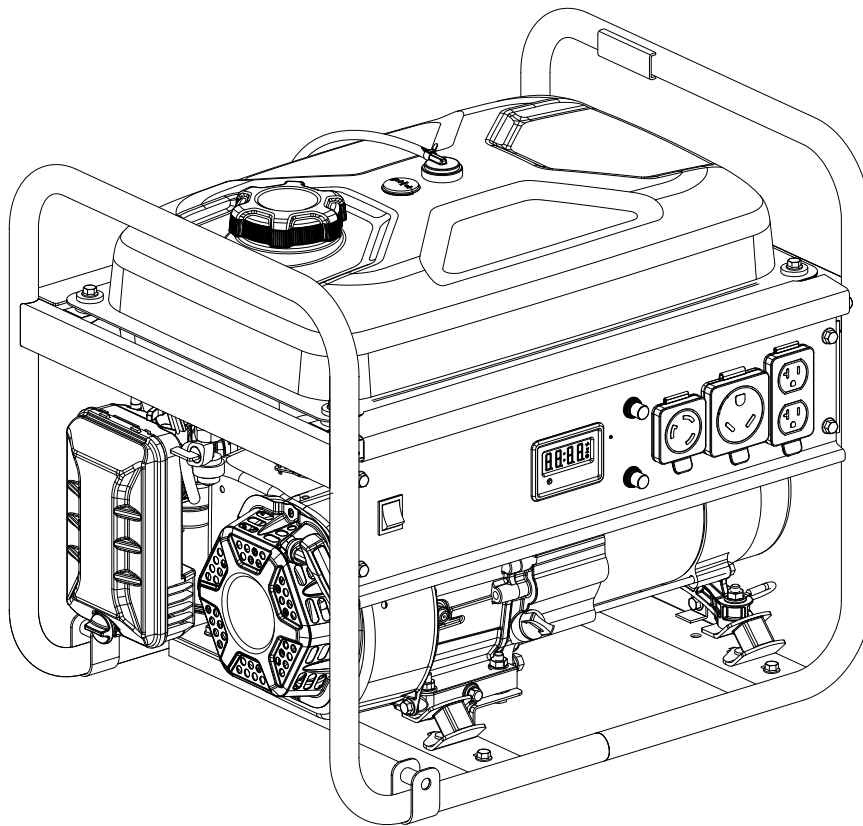

Champion Power Equipment, Inc.

MODEL #201286

PARTS INFORMATION

3500W PORTABLE GENERATOR

SERIAL NUMBER RANGE: ALL

An icon depicting a person wearing a headset and holding a wrench, with an arrow pointing to a box, symbolizing customer support or parts ordering.

ENGINE PARTS DIAGRAM

Figure B

ENGINE PARTS LIST

#	Part Number	Description	Qty.
1	100011264-0003	M6 x 16 Flange Bolt, GB5789	6
2	100002335	Cylinder Head Cover(Cpe)	1
3	100719261	Breather Tube	1
4	100079562	Cylinder Head Cover Gasket	1
5	100002464-0001	M8 x 60 Flange Bolt	4
6	100756908	Cylinder Head Assembly - See Figure C	1
7	100790420	Carburetor Assembly - See Figure D	1
8	100011266-0004	M6 x 20 Flange Bolt	1
9	100000655	Wire Clip B	1
10	100010894-0001	Washer Ø6	3
11	100156547-0001	Recoil Starter, Black	1
12	100086735-0014	Fan Cover, Yellow	1
13	100007947	Governor Rod	1
14	100011459-0003	M14 x 1.5 Flange Nut	1
15	100007550	Starter Pulley	1
16	100007028	Engine Cooling Fan	1
17	100009503	Flywheel	1
18	100007840	Governor Spring	1
19	100086510	Engine Fan Air Guide	1
20	100011268-0003	M6 x 25 Flange Bolt	2
21	100161478	Ignition Module	1
22	100150077	Lower Guard	1
23	100017644	Oil Seal Ø25 x Ø41.25 x 6	1
24	100056000	Crankcase	1
25	100007975	Governor Shaft	1
26	100010113	Sealing Ring, Ø5.2 x 1.9	1
27	100017630	Oil Seal Ø6 x Ø11 x 4	1
28	100007986	Governor Shaft Cotter	1
29	100011215-0001	M6 x 12 Flange Bolt	2
30	100011262-0003	M6 x 14 Flange Bolt, GB5789	4