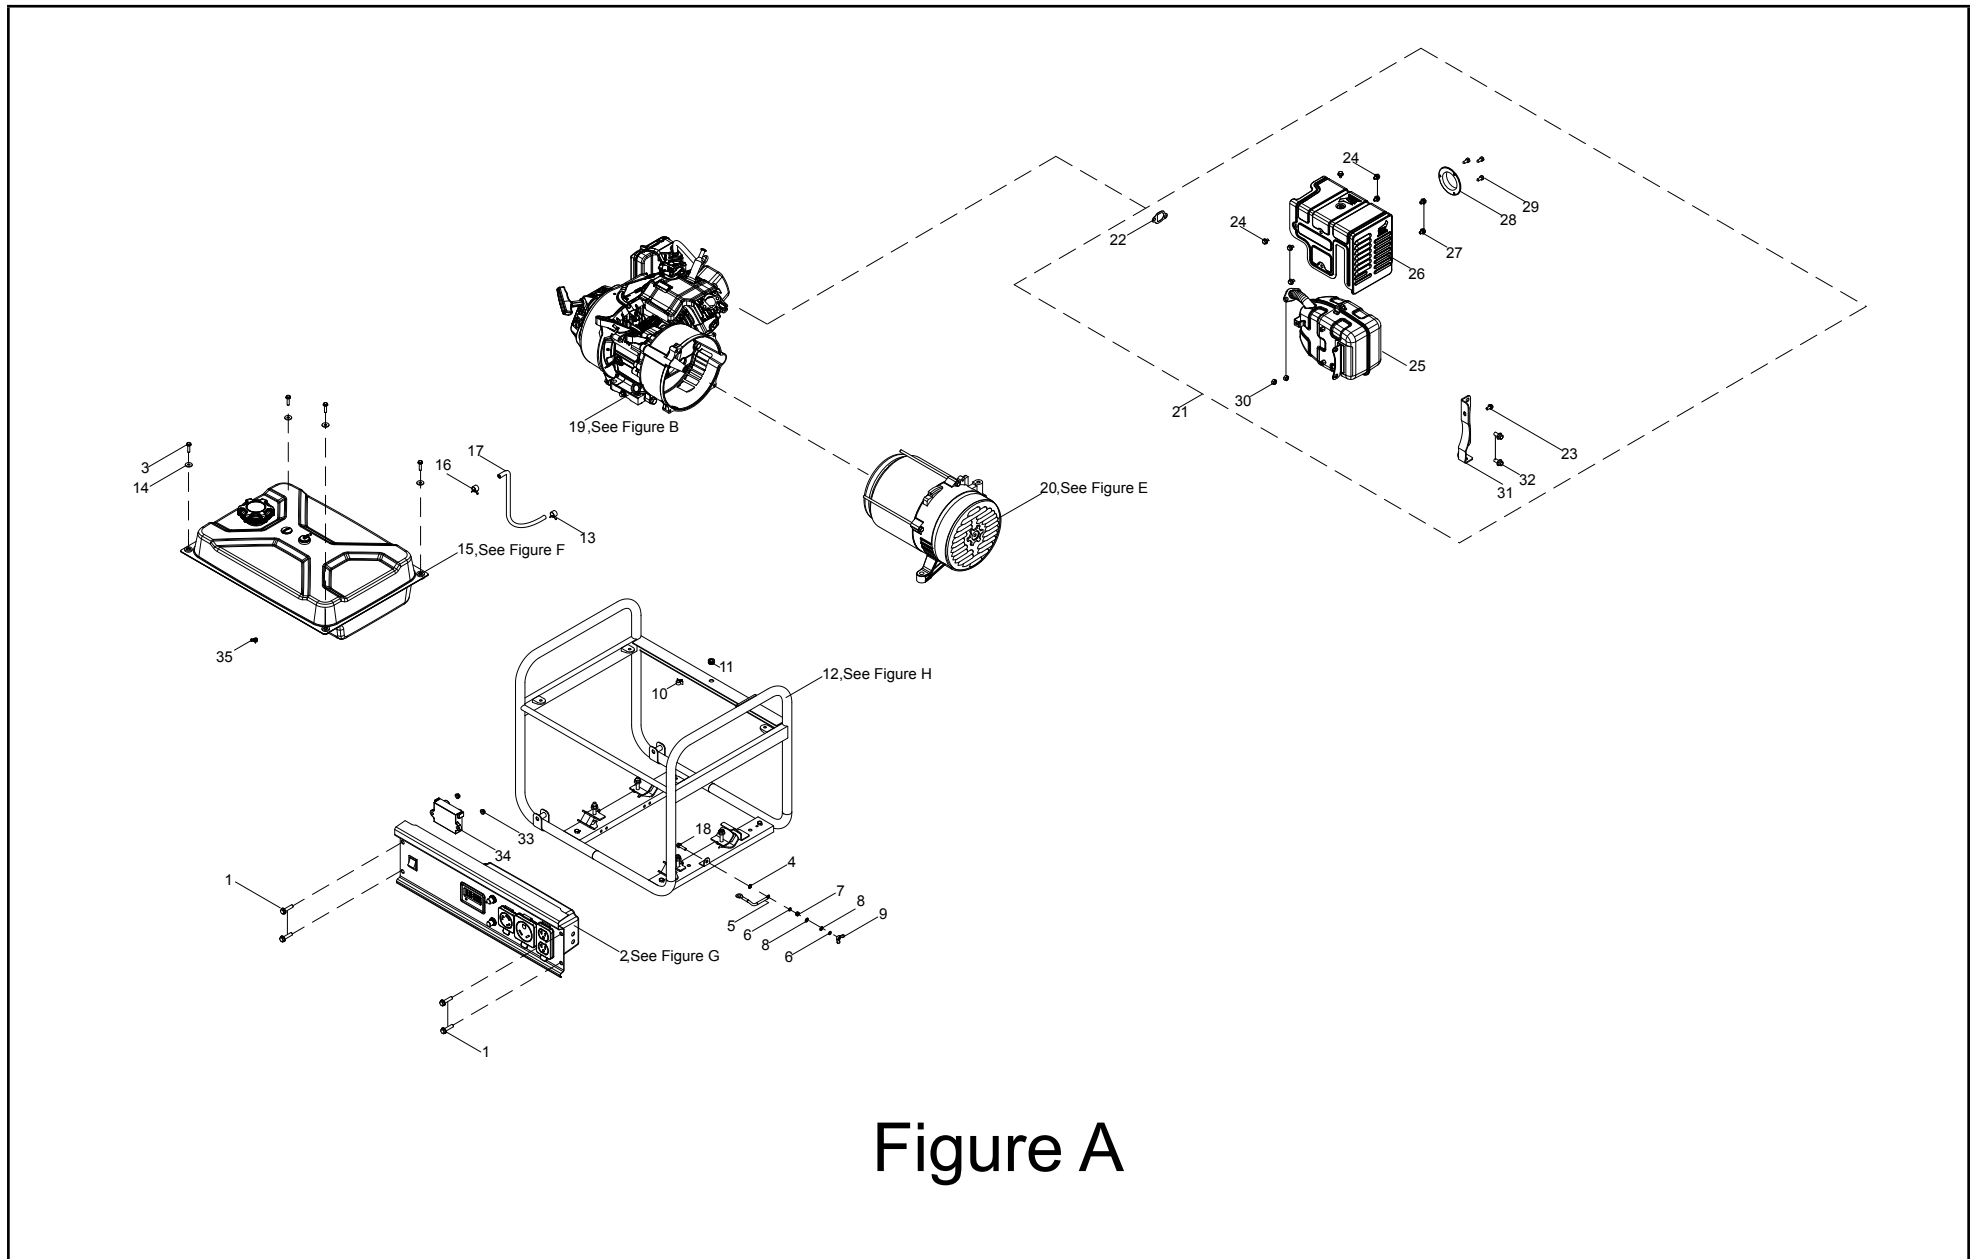

GENERATOR PARTS DIAGRAM

Figure A

GENERATOR PARTS LIST

#	Part Number	Description	Qty.
1	100011261-0002	M6 x 12 Flange Bolt, GB5789	4
2	100790242-0001	Control Panel Assembly, See Figure G	1
3	100011268-0002	M6 x 25 Flange Bolt	4
4	100128826-0001	Toothed Lock Washer Ø6	1
5	100009983	Grounding Wire	1
6	100010886-0004	Spring Washer Ø6	2
7	100011421-0003	M6 Flange Nut, GB6170	1
8	100010920-0002	Flat Washer Ø6	2
9	100010828-0002	Butterfly Type Nut M6	1
10	100000667	Clamp Ø8 x 8	1
11	100009075	Rubber Damper	1
12	100790396	Frame Assembly, See Figure H	1
13	100005159	Clamp Ø10.5 x 8	1
14	100010439-0001	Washer Ø6.5 x 2 x Ø25	4
15	100750073	Fuel Tank Assembly, See Figure F	1
16	100005148	Clamp, Ø8	1
17	100720118	Connection Tube	1
18	100011269-0003	M6 x 28 Flange Bolt	1
19	1ZC7DC015	Engine	1
20	100757172	Alternator Assembly, See Figure E	1
21	100757169	Muffler Assembly	1
22	100757369	Gasket, Muffler	1
23	100011261-0004	M6 x 12 Flange Bolt	1
24	100097575-0002	M6 x 10 Flange Bolt	3
25	100724996	Muffler	1
26	100724737	Muffler Guard	1
27	100721012-0002	M6 x 8 Flange Bolt, QC340	5
28	100724738	Spark Arrester Assembly	1
29	100147110-0002	M4 x 8 Flange Bolt	3
30	100011422-0004	M8 Flange Nut	2