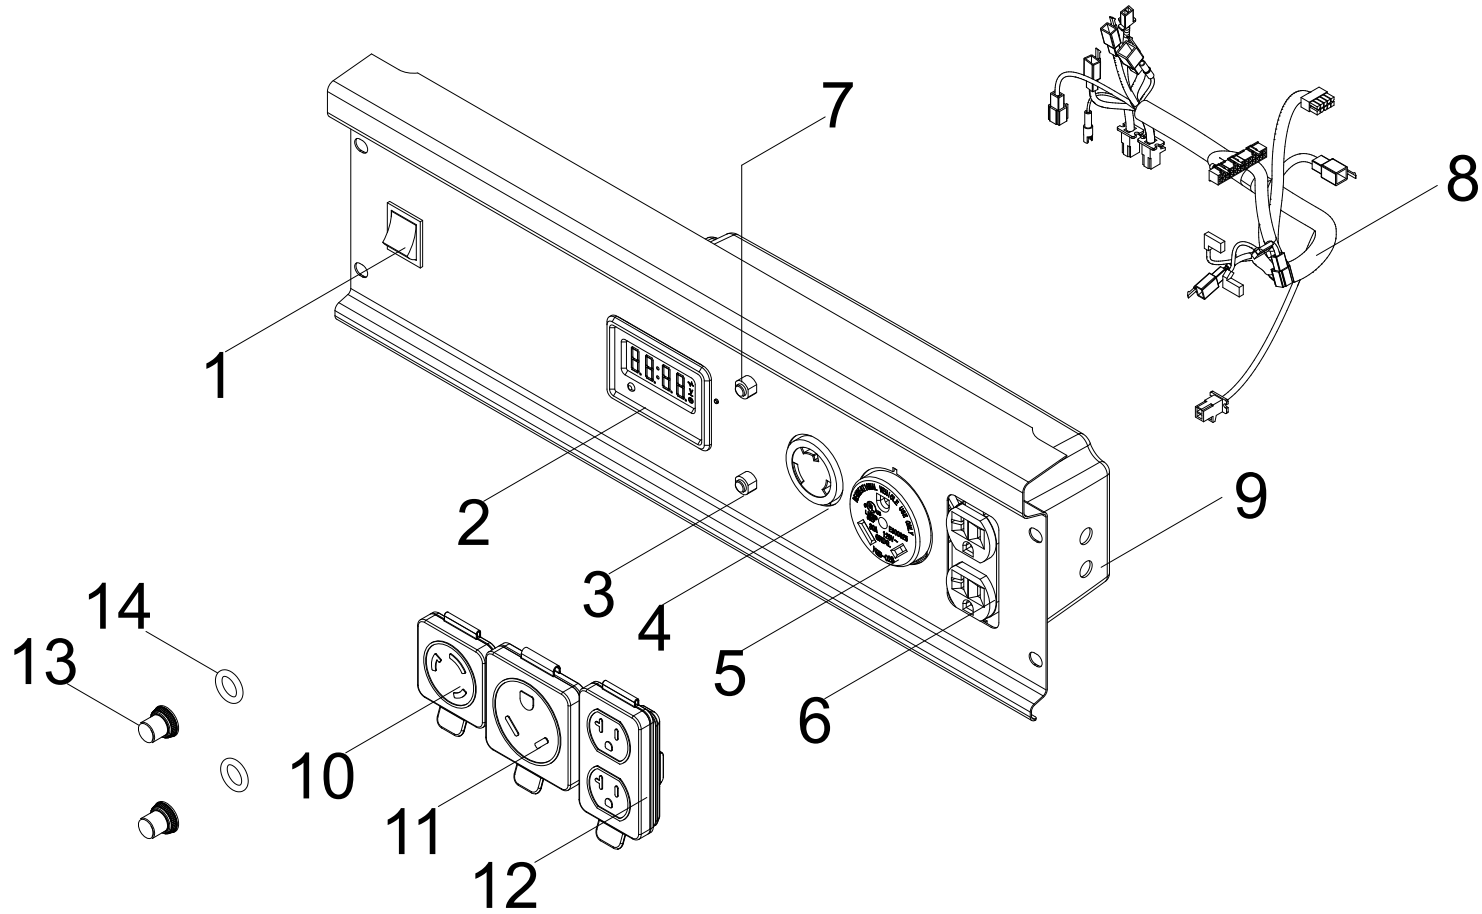

CONTROL PANEL PARTS DIAGRAM

Figure G

CONTROL PANEL PARTS LIST

#	Part Number	Description	Qty.
1	100019772-0001	Switch	1
2	100727009	Intelligauge	1
3	100019751	30Amp Circuit Breaker, Push Button	1
4	100020012	Receptacle L5-30R	1
5	100020008	Receptacle TT-30R	1
6	100020029	Receptacle 5-20R, Duplex	1
7	100019754	20Amp Circuit Breaker, Push Button	1
8	100790395	Wire Harness Assembly	1
9	100764632-0001	Control Panel Housing	1
10	100731573	Receptacle Cover L5-30R	1
11	100731572	Receptacle Cover TT-30R	1
12	100731575	Receptacle Cover 5-20R, Duplex	1
13	100120180	Switch Breaker Cover	2
14	100031552	O-Ring	2

FRAME ASSEMBLY PARTS DIAGRAM

Figure H

FRAME ASSEMBLY PARTS LIST

#	Part Number	Description	Qty.
1	100022336	Damping Support	4
2	100011261-0004	M6 x 12 Flange Bolt	4
3	100790299-0001	Frame	1
4	100011453-0003	M8 Flange Lock Nut	8
5	100020986-0001	Vibration Mount 2	2
6	100021000-0001	Vibration Mount 1	2

WIRING DIAGRAM