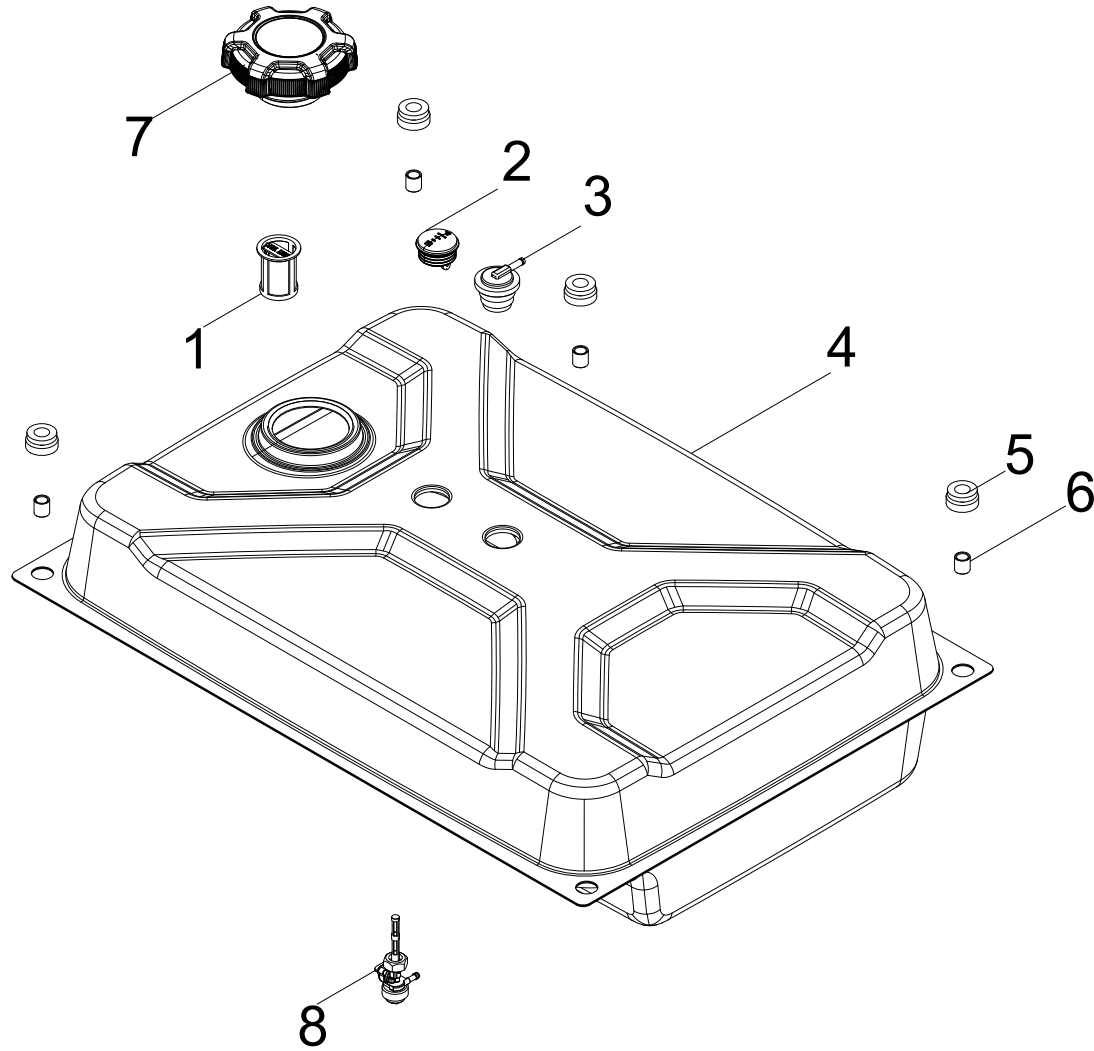

ALTERNATOR PARTS DIAGRAM

Figure E

ALTERNATOR PARTS LIST

#	Part Number	Description	Qty.
1	100011527-0004	M6 x 8 Flange Bolt	1
2	100717500-0001	Generator End Cover	1
3	100011250-0002	M5 x 14 Flange Bolt	2
4	100722067	Support Block	1
5	100011252-0001	M5 x 18 Flange Bolt	7
6	100750028	AVR	1
7	100018592	Carbon Brush Assembly	1
8	100018701	Terminal Block	1
9	100010885-0004	Spring Washer Ø5	1
10	100010919-0002	Flat Washer Ø5	1
11	100011297-0002	M6 x 165 Flange Bolt	4
12	100018567	End Housing	1
13	100011375-0001	M8 x 1 x 220 Flange Bolt	1
14	100010887-0004	Spring Washer Ø8	1
15	100010899-0002	Washer Ø8	1
16	100753104	Alternator Assembly, AI	1
17	100095943	Stator Cover	1
18	100755891	Stator Assembly, AI	1
19	100755892	Rotor Assembly, AI	1

FUEL TANK PARTS DIAGRAM

Figure F

FUEL TANK PARTS LIST

#	Part Number	Description	Qty.
1	100714493	Fuel Filter Assembly	1
2	100712045	Fuel Gauge	1
3	100099571	Reversal Valve	1
4	100713756-0001	Fuel Tank	1
5	100032369	Fuel Tank Vibration Mount	4
6	100021118	Bushing, Ø12 x Ø9 x 13	4
7	100142004	Fuel Tank Cap	1
8	100732004	Fuel Valve	1

CONTROL PANEL PARTS DIAGRAM

Figure G

CONTROL PANEL PARTS LIST

#	Part Number	Description	Qty.
1	100019772-0001	Switch	1
2	100727009	Intelligauge	1
3	100019751	30Amp Circuit Breaker, Push Button	1
4	100020012	Receptacle L5-30R	1
5	100020008	Receptacle TT-30R	1
6	100020029	Receptacle 5-20R, Duplex	1
7	100019754	20Amp Circuit Breaker, Push Button	1
8	100790395	Wire Harness Assembly	1
9	100764632-0001	Control Panel Housing	1
10	100731573	Receptacle Cover L5-30R	1
11	100731572	Receptacle Cover TT-30R	1
12	100731575	Receptacle Cover 5-20R, Duplex	1
13	100120180	Switch Breaker Cover	2
14	100031552	O-Ring	2