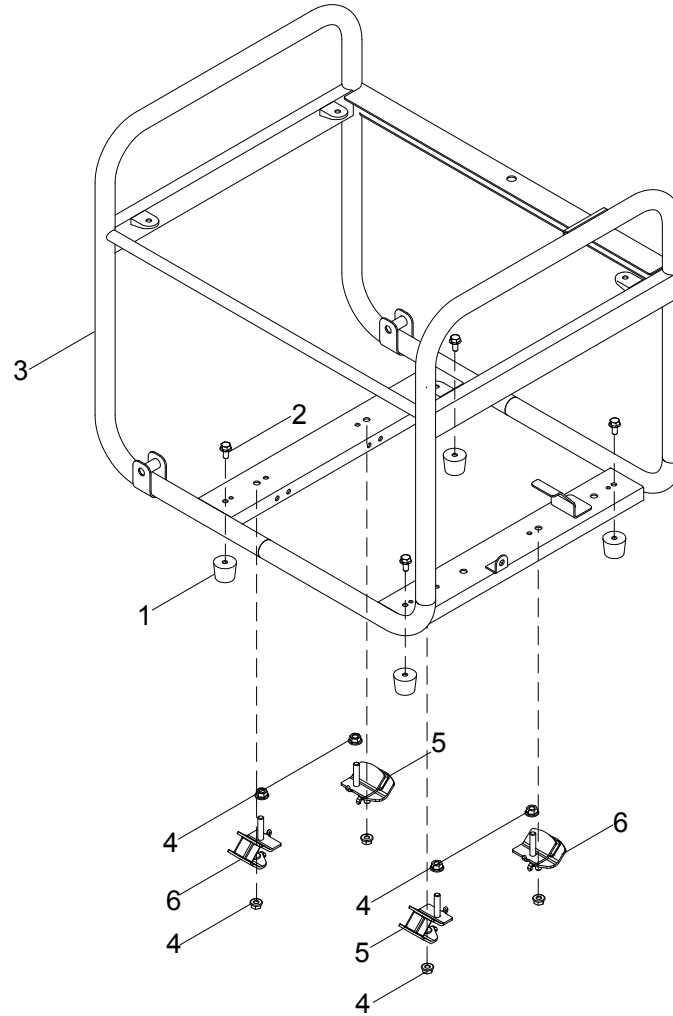

CONTROL PANEL PARTS DIAGRAM

Figure G

CONTROL PANEL PARTS LIST

#	Part Number	Description	Qty.
1	100019772-0001	Switch	1
2	100727009	Intelligauge	1
3	100019751	30Amp Circuit Breaker, Push Button	1
4	100020012	Receptacle L5-30R	1
5	100020008	Receptacle TT-30R	1
6	100020029	Receptacle 5-20R, Duplex	1
7	100019754	20Amp Circuit Breaker, Push Button	1
8	100790395	Wire Harness Assembly	1
9	100764632-0001	Control Panel Housing	1
10	100731573	Receptacle Cover L5-30R	1
11	100731572	Receptacle Cover TT-30R	1
12	100731575	Receptacle Cover 5-20R, Duplex	1
13	100120180	Switch Breaker Cover	2
14	100031552	O-Ring	2

FRAME ASSEMBLY PARTS DIAGRAM

Figure H

FRAME ASSEMBLY PARTS LIST

#	Part Number	Description	Qty.
1	100022336	Damping Support	4
2	100011261-0004	M6 x 12 Flange Bolt	4
3	100790299-0001	Frame	1
4	100011453-0003	M8 Flange Lock Nut	8
5	100020986-0001	Vibration Mount 2	2
6	100021000-0001	Vibration Mount 1	2

WIRING DIAGRAM