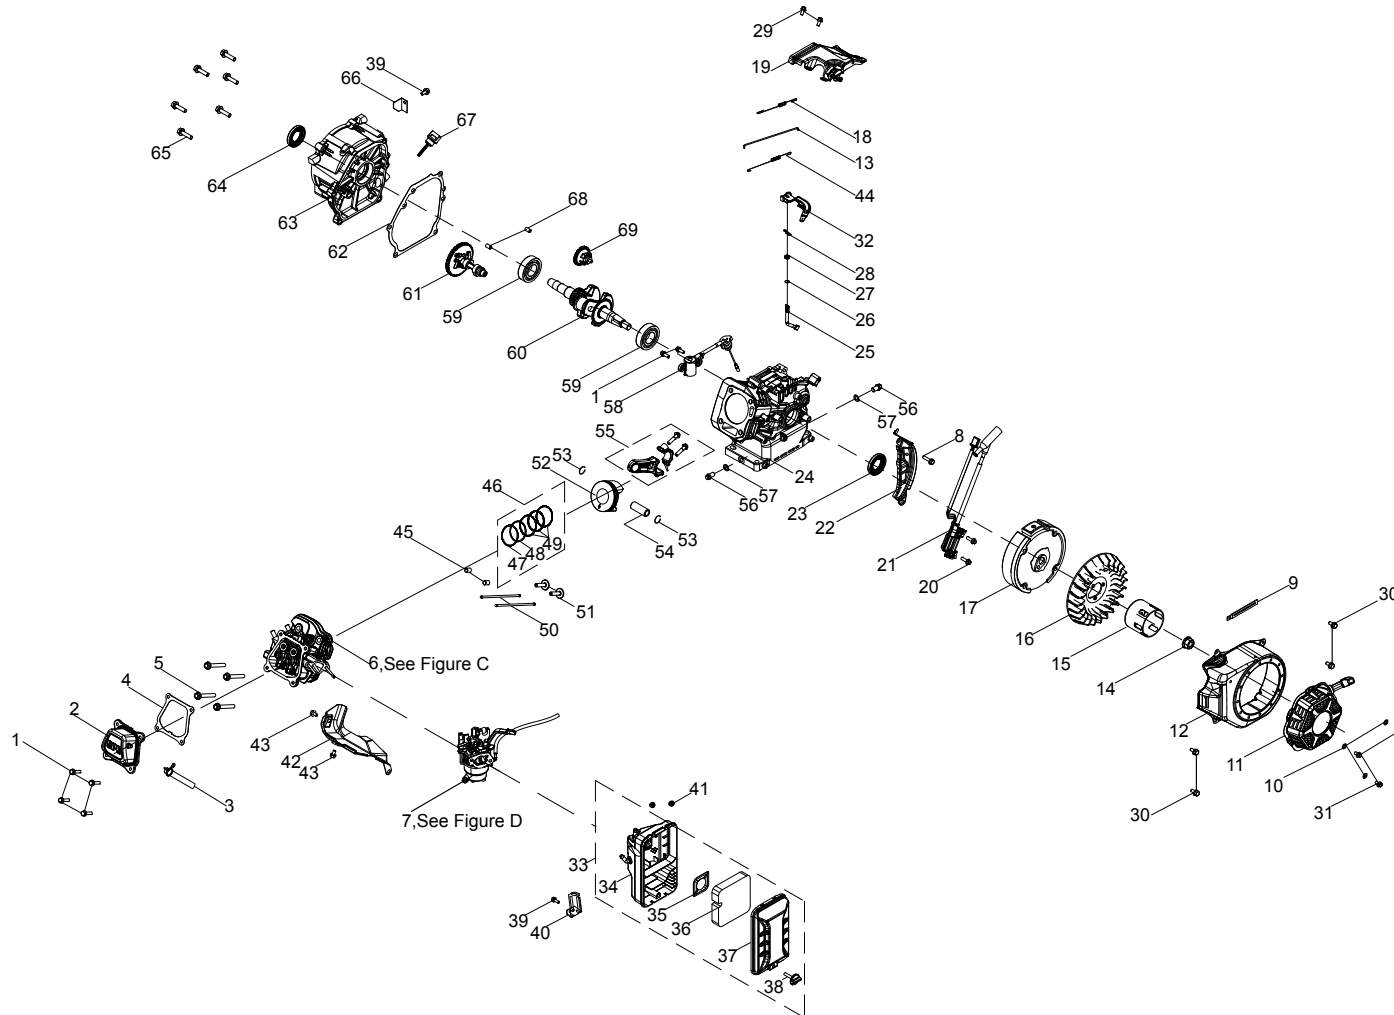

ENGINE PARTS DIAGRAM

Figure B

ENGINE PARTS LIST

#	Part Number	Description	Qty.
1	100011264-0003	M6 x 16 Flange Bolt, GB5789	6
2	100002335	Cylinder Head Cover(Cpe)	1
3	100719261	Breather Tube	1
4	100079562	Cylinder Head Cover Gasket	1
5	100002464-0001	M8 x 60 Flange Bolt	4
6	100756908	Cylinder Head Assembly - See Figure C	1
7	100790420	Carburetor Assembly - See Figure D	1
8	100011266-0004	M6 x 20 Flange Bolt	1
9	100000655	Wire Clip B	1
10	100010894-0001	Washer Ø6	3
11	100156547-0001	Recoil Starter, Black	1
12	100086735-0014	Fan Cover, Yellow	1
13	100007947	Governor Rod	1
14	100011459-0003	M14 x 1.5 Flange Nut	1
15	100007550	Starter Pulley	1
16	100007028	Engine Cooling Fan	1
17	100009503	Flywheel	1
18	100007840	Governor Spring	1
19	100086510	Engine Fan Air Guide	1
20	100011268-0003	M6 x 25 Flange Bolt	2
21	100161478	Ignition Module	1
22	100150077	Lower Guard	1
23	100017644	Oil Seal Ø25 x Ø41.25 x 6	1
24	100056000	Crankcase	1
25	100007975	Governor Shaft	1
26	100010113	Sealing Ring, Ø5.2 x 1.9	1
27	100017630	Oil Seal Ø6 x Ø11 x 4	1
28	100007986	Governor Shaft Cotter	1
29	100011215-0001	M6 x 12 Flange Bolt	2
30	100011262-0003	M6 x 14 Flange Bolt, GB5789	4

#	Part Number	Description	Qty.
61	100099599	Camshaft	1
62	100075572	Crankcase Cover Gasket	1
63	100002961	Crankcase Cover	1
64	100017651	Oil Seal Ø25 x Ø41.25 x 6, Spiral Grain	1
65	100011319-0001	M8 x 32 Flange Bolt	6
66	100020165	Support, End Cover	1
67	100004105-0006	Oil Dipstick Assembly	1
68	100010550	Dowel Pin Ø8 x 14	2
69	100008298	Governor Gear	1