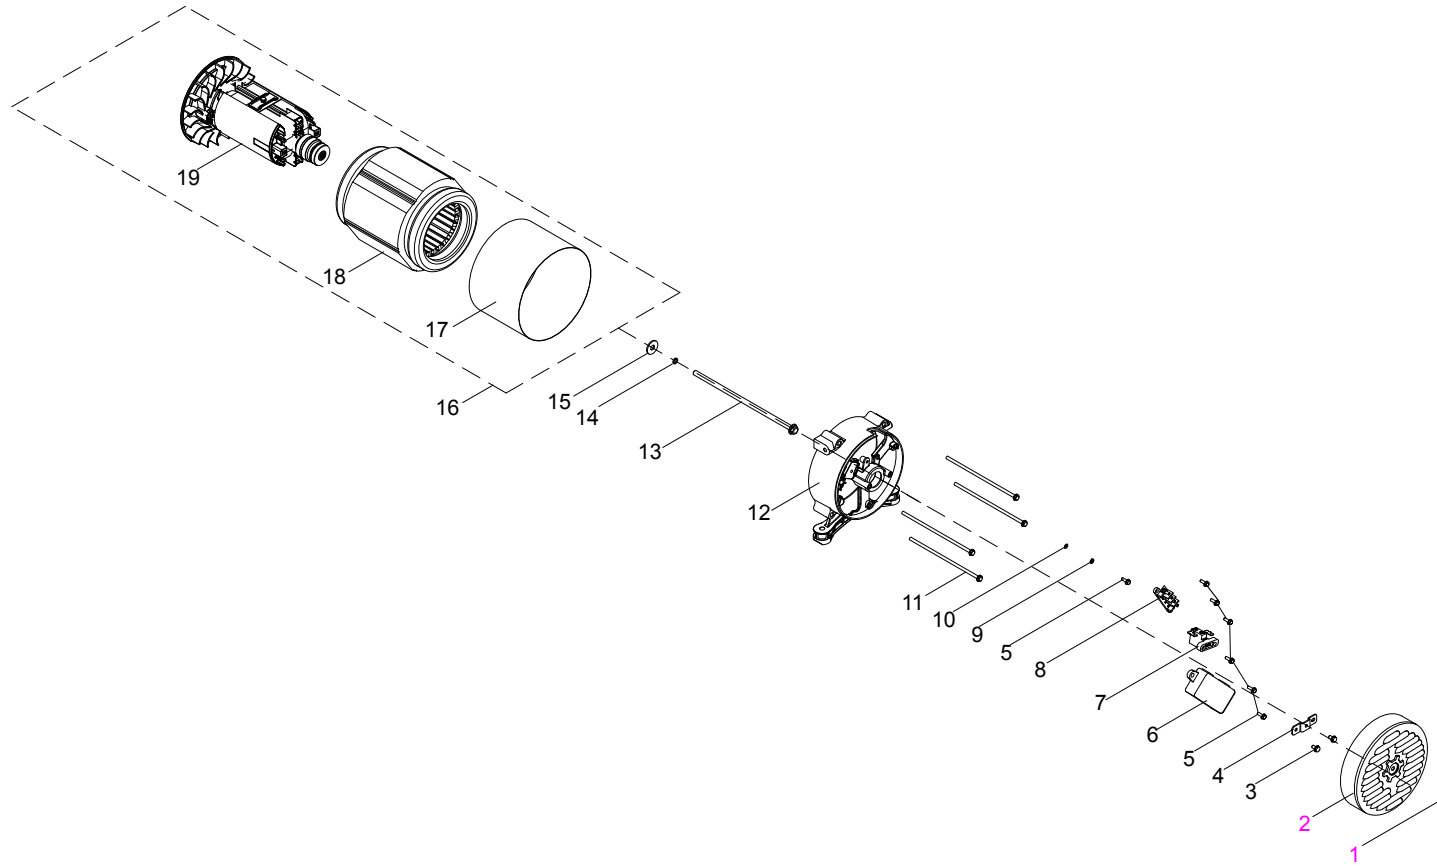

CYLINDER HEAD PARTS DIAGRAM

Figure C

CYLINDER HEAD PARTS LIST

#	Part Number	Description	Qty.
1	100149239	Rocker Arm Assembly	2
2	100050881	Push Rod Guide Plate	1
3	100050896	Valve Collet	4
4	100073758	Upper Valve Spring Seat	2
5	100713979	Spring Valve	2
6	100004599	Intake Valve Oil Seal	1
7	100010389	M8 x 35 Stud Bolt	2
8	100713981	Exhaust Valve	1
9	100009378	Spark Plug F6RTC	1
10	100713980	Intake Valve	1
11	100079792	Cylinder Head	1
12	100010354	M6 x 96 Stud Bolt	2
13	100732676	Cylinder Head Gasket	1

CARBURETOR PARTS DIAGRAM

Figure D

CARBURETOR PARTS LIST

#	Part Number	Description	Qty.
1	100078607	Insulator Gasket	1
2	100005599	Carburetor Insulator	1
3	100078606	Carburetor Gasket 1	1
4	100790378	Carburetor	1
5	100005717	Fuel Bowl O-Ring	1
6	100005767	Main Jet Standard	1
	100005754	Main Jet Altitude 1000-3000m	/
7	100006037	Fuel Bowl Mounting Bolt Gasket	1
8	100005725	Fuel Bowl Mounting Bolt	1
9	100005149	Clamp	1
10	100753436	Fuel Tube, Ø4 x Ø8 x 126	1
11	100005629	Carburetor Gasket 2	1

ALTERNATOR PARTS DIAGRAM

Figure E

ALTERNATOR PARTS LIST

#	Part Number	Description	Qty.
1	100011527-0004	M6 x 8 Flange Bolt	1
2	100717500-0001	Generator End Cover	1
3	100011250-0002	M5 x 14 Flange Bolt	2
4	100722067	Support Block	1
5	100011252-0001	M5 x 18 Flange Bolt	7
6	100750028	AVR	1
7	100018592	Carbon Brush Assembly	1
8	100018701	Terminal Block	1
9	100010885-0004	Spring Washer Ø5	1
10	100010919-0002	Flat Washer Ø5	1
11	100011297-0002	M6 x 165 Flange Bolt	4
12	100018567	End Housing	1
13	100011375-0001	M8 x 1 x 220 Flange Bolt	1
14	100010887-0004	Spring Washer Ø8	1
15	100010899-0002	Washer Ø8	1
16	100753104	Alternator Assembly, AI	1
17	100095943	Stator Cover	1
18	100755891	Stator Assembly, AI	1
19	100755892	Rotor Assembly, AI	1