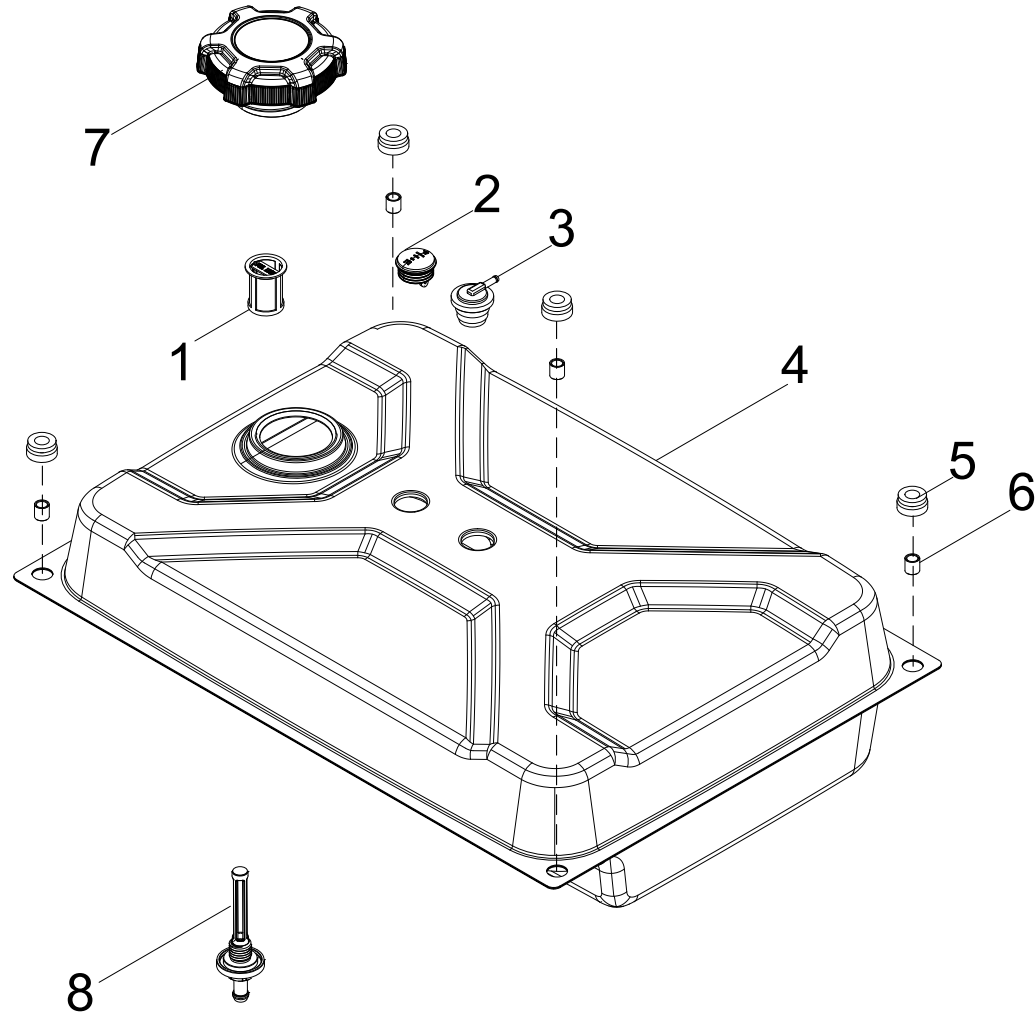

ALTERNATOR PARTS DIAGRAM

Figure E

ALTERNATOR PARTS LIST

#	Part Number	Description	Qty.
1	100011570-0007	Big Flange Bolt M6 x 12	1
2	100018662-0001	Cover, End Housing, Yellow	1
3	100011250-0002	Flange Bolt M5 x 14	2
4	100020167	Bracket, End Housing Cover Mounting	1
5	100011252-0001	Flange Bolt M5 x 18	7
6	100749873	AVR	1
7	100018595	Carbon Brush Assembly	1
8	100000563	Cable Ties, L=85 mm	1
9	100746230	Grounding Wire	1
10	100010885-0004	Spring Washer Ø5	3
11	100010919-0002	Flat Washer Ø5	1
12	100011304-0002	Flange Bolt M6 x 194	4
13	100033045-0001	Flange Bolt M10 x 1.25 x 280	1
14	100010888-0002	Spring Washer Ø10	1
15	100010905-0001	Washer Ø10	1
16	100031927-0001	Flange Bolt M5 x 225	2
17	100011419-0001	Flange Nut M5	2
18	100761563	Alternator Assembly	1
19	100018701	Terminal Block	1
20	100018572	End Housing	1
21	100750244	Stator Cover,	1
22	100765776	Stator Assembly	1
23	100765777	Rotor Assembly	1

FUEL TANK PARTS DIAGRAM

Figure F

FUEL TANK PARTS LIST

#	Part Number	Description	Qty.
1	100098838	Fuel Filter Assembly	1
2	100714393	Fuel Gauge	1
3	100008968	Reversal Valve	1
4	100714399-0001	Fuel Tank	1
5	100032369	Vibration Mounting, Fuel Tank	4
6	100021118	Bushing, Ø12 x Ø9 x 13	4
7	100142004	Fuel Tank Cap	1
8	100714546	Fuel Tank Nipple	1