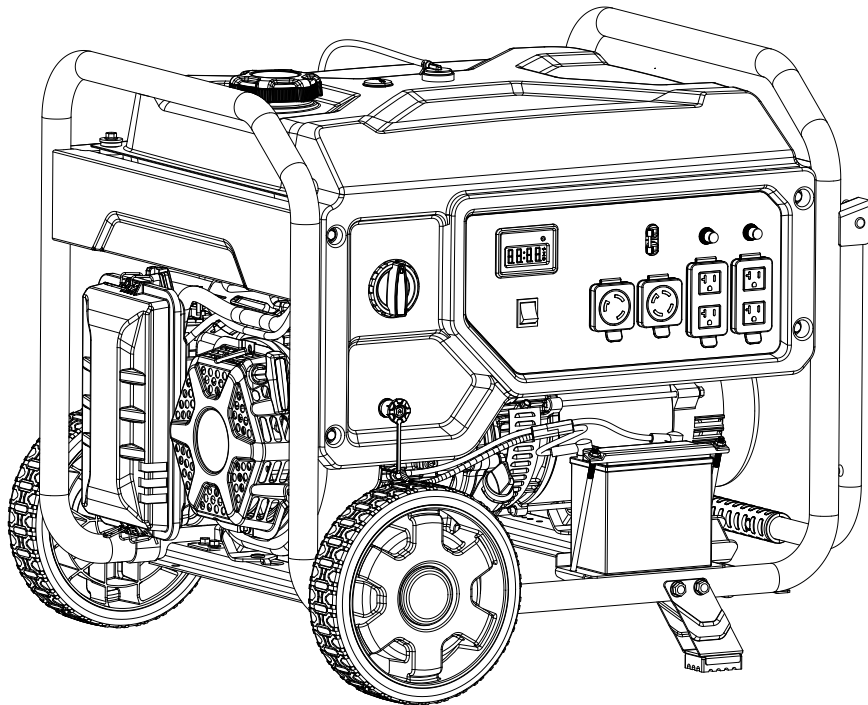

Champion Power Equipment, Inc., Santa Fe Springs, CA USA

MODEL #201214

PARTS INFORMATION

7500W DUAL FUEL ELECTRIC START GENERATOR

SERIAL NUMBER RANGE: ALL

To order replacement parts please visit:
shop.championpowerequipment.com
or call **1-877-338-0999**.

TABLE OF CONTENTS

Generator Parts Diagram	3
Generator Parts List	4
Engine Parts Diagram	5
Engine Parts List	6
Cylinder Head Parts Diagram	8
Cylinder Head Parts List	9
Carburetor Parts Diagram	10
Carburetor Parts List	11
Alternator Parts Diagram	12
Alternator Parts List	13
Fuel Tank Parts Diagram	14
Fuel Tank Parts List	15
Control Panel Parts Diagram	16
Control Panel Parts List	17
Frame Assembly Parts Diagram	18
Frame Assembly Parts List	19
Wiring Diagram	20