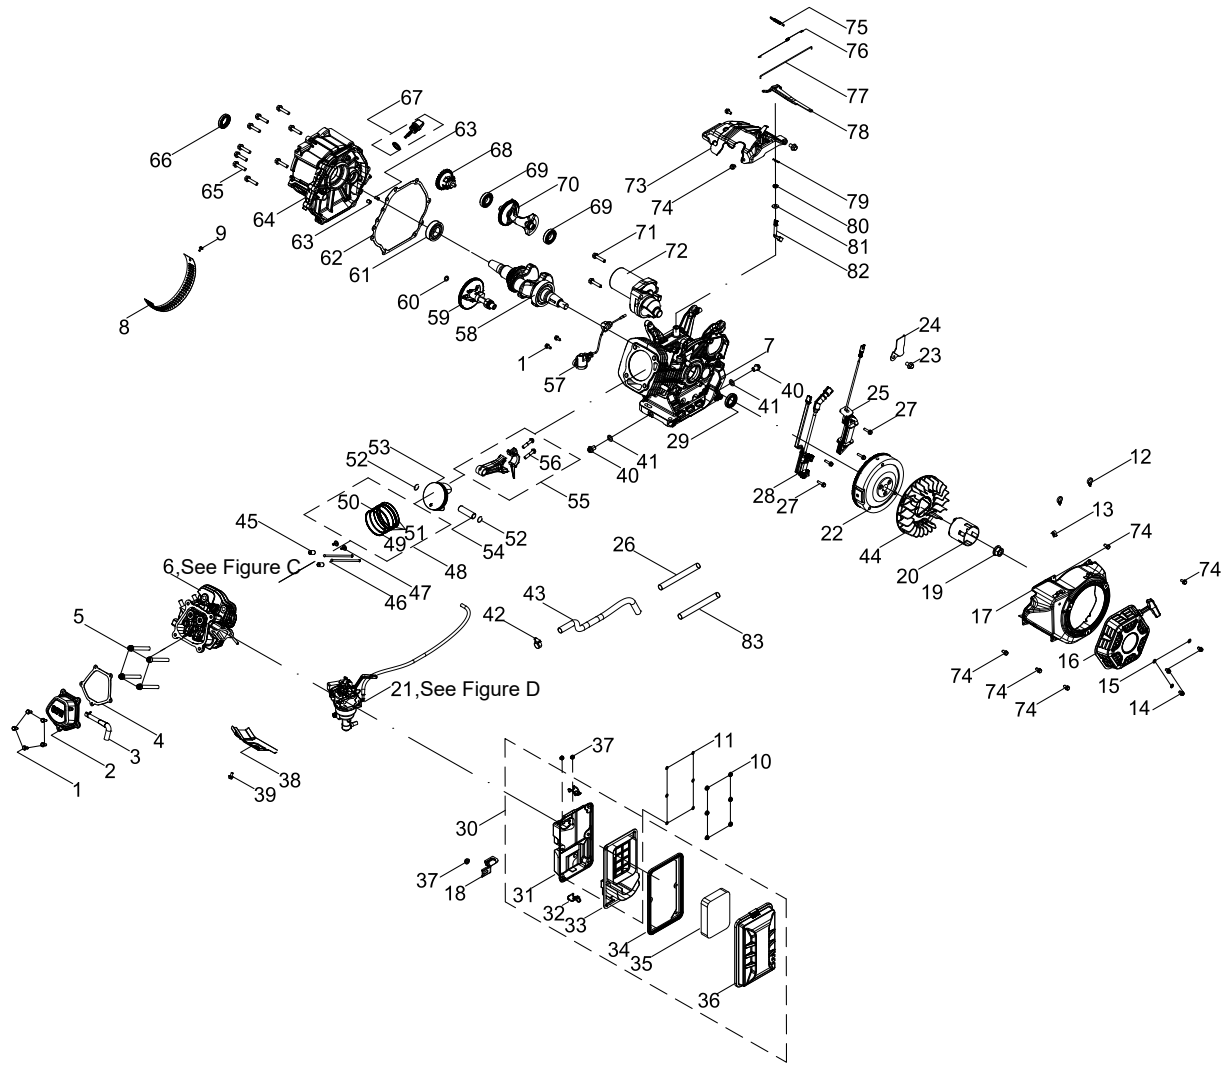

ENGINE PARTS DIAGRAM

Figure B

ENGINE PARTS LIST

#	Part Number	Description	Qty.
1	100011264-0003	Flange Bolt M6 x 16, GB5789	7
2	100002337	Cylinder Head Cover	1
3	100715570	Breather Tube	1
4	100055922	Gasket, Cylinder Head Cover	1
5	100002470	Flange Bolt M10 x 1.25 x 87	4
6	100765725	Cylinder Head Assembly - See Figure C	1
7	100712190-0001	Crankcase	1
8	100141250	Air Deflector	1
9	100011248-0003	Flange Bolt M5 x 10	1
10	100011451-0003	Flange Nut M5	6
11	100010430	Washer Ø6 x 1 x Ø12	6
12	100060808	Clamp	2
13	100000667	Clamp Ø8 x 8	1
14	100011565-0002	Flange Bolt M6 x 10, GB16674.1	3
15	100010920-0001	Washer Ø6	3
16	100715836-0001	Recoil Starter, Black	1
17	100716802-0001	Fan Cover, Yellow	1
18	100021032	Bracket, Air Cleaner Support	1
19	100011460-0001	Flange Nut M16 x 1.5	1
20	100007562	Pulley, Starter	1
21	100768163	Carburetor Assembly - See Figure D	1
22	100009565	Flywheel	1
23	100011213-0001	Flange Bolt M6 x 8	1
24	100009463	Pressing Plate	1
25	100752617	Ignition Coil	1
26	100713891	Sleeve, Fuel Hose, Ø20 x 150	1
27	100011269-0003	Bolt M6 x 28	2
28	100750819	Ignition Module	1
29	100017649	Oil Seal Ø35 x Ø52 x 7	1
30	100712978	Air Filter Assembly	1