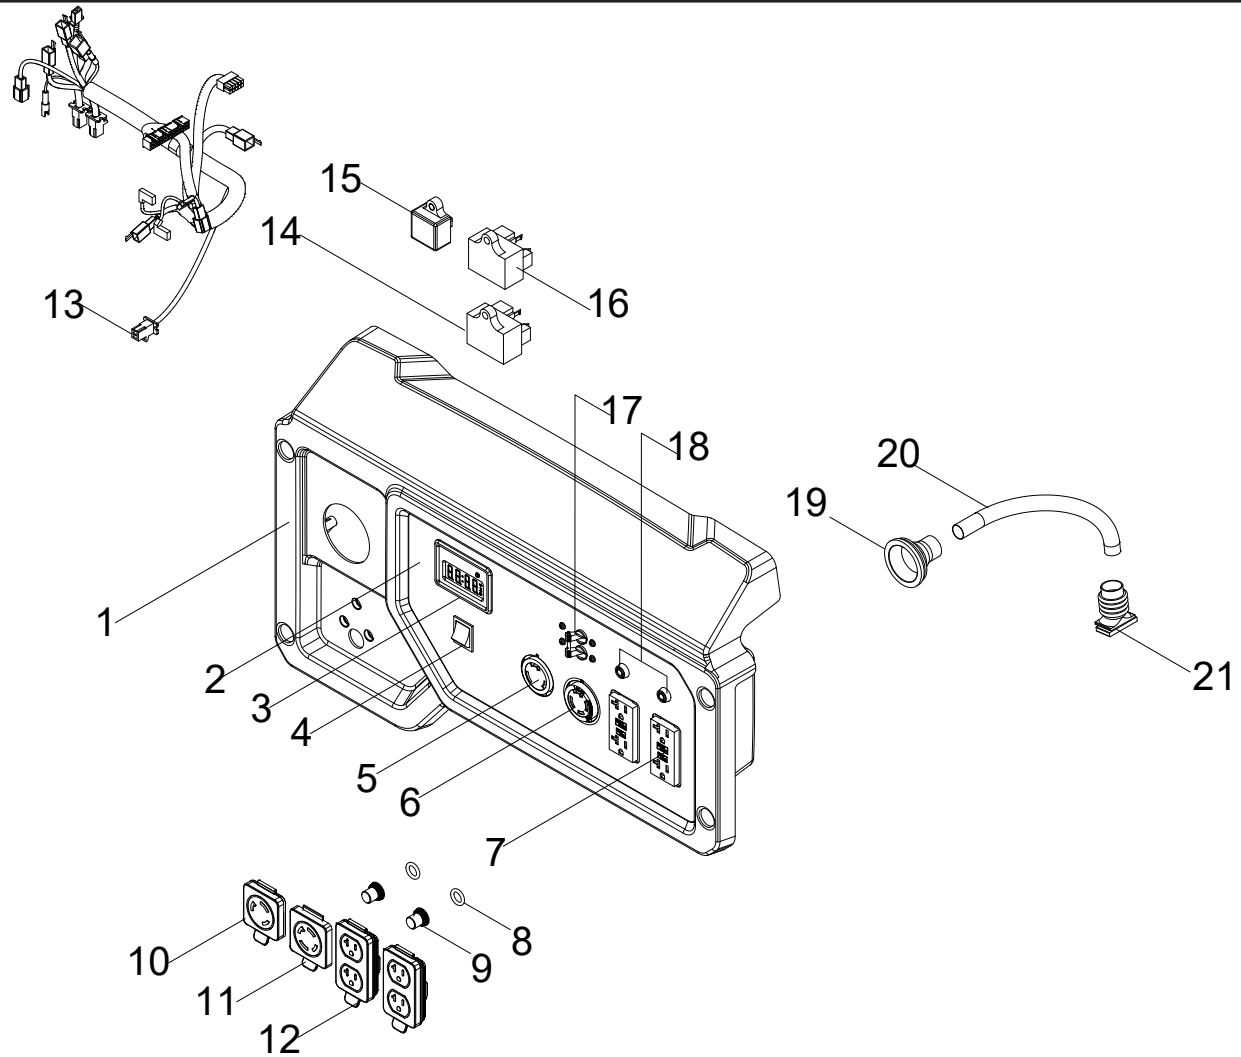

CONTROL PANEL PARTS DIAGRAM

Figure G

CONTROL PANEL PARTS LIST

#	Part Number	Description	Qty.
1	100160006-0002	Control Panel Housing	1
2	100726127	Control Panel	1
3	100730999	Intelligauge	1
4	100714233	Switch, Red, Engine	1
5	100020012	Receptacle L5-30R	1
6	100020021	Receptacle L14-30R	1
7	100052461-0001	Receptacle 5-20R, GFCI Duplex	2
8	100031552	O-Ring	2
9	100120180	Breaker Cover	2
10	100731573	Receptacle Cover, L5-30R	1
11	100731571	Receptacle Cover, L14-30R	1
12	100731574	Receptacle Cover, 5-20R, Duplex	2
13	100765779	Wire Harness Assembly	1
14	100713001	Controller Module, Solenoid Valve	1
15	100724627	Charger, Battery	1
16	100728387	OVF Module	1
17	100019957	30 Amp Circuit Breaker, Flip Pole	2
18	100019754	20Amp Circuit Breaker, Push Button	2
19	100755057	Rubber Grommet, Control Panel Housing	1
20	100775461	Plastic Sleeve, Wiring	1
21	100000659	Rubber Grommet, End Housing Cover	1

FRAME ASSEMBLY PARTS DIAGRAM

Figure H

FRAME ASSEMBLY PARTS LIST

#	Part Number	Description	Qty.
1	100160008-0001	Frame	1
2	100031984	Vibration Mount 2	2
3	100068992	Vibration Mount 1	2
4	100011453-0003	Lock Nut M8, Flange	4
5	100712243-0001	Cover, Wheel, Yellow	2
6	100011064-0001	Roll Pin Ø16 x 100	2
7	100163346-0001	9.5 In. Wheel, Yellow	2
8	100023414-0002	R-pin	2
9	100011456-0003	Flange Nut M10 x 1.25	4
10	100021029-0001	Heat Shield	1
11	100009075	Rubber Damper	1
12	100011381-0002	Flange Bolt M10 x 1.25 x 40	4
13	100095857-0005	Flange Bolt M4 x 18	2
14	100011047-0003	Roll Pin Ø8 x 40	2
15	100714685-0001	R-pin, R5	2
16	100078853	Damping Pad, Handle	2
17	100160069-0001	Handle	1
18	100711157	Grip, Handle	1
19	100011330-0001	Flange Bolt M8 x 48	4
20	100163347-0001	Support Leg Assembly	2
21	100011452-0003	Lock Nut M6, Flange	2
22	100711874-0001	Support Leg	2
23	100068623-0001	Stop Block	2
24	100058956	Vibration Mount, Support Leg	2
25	100011266-0004	Flange Bolt M6 x 20	2
26	100011453-0002	Flange Nut M8, GB6177.1	4

WIRING DIAGRAM