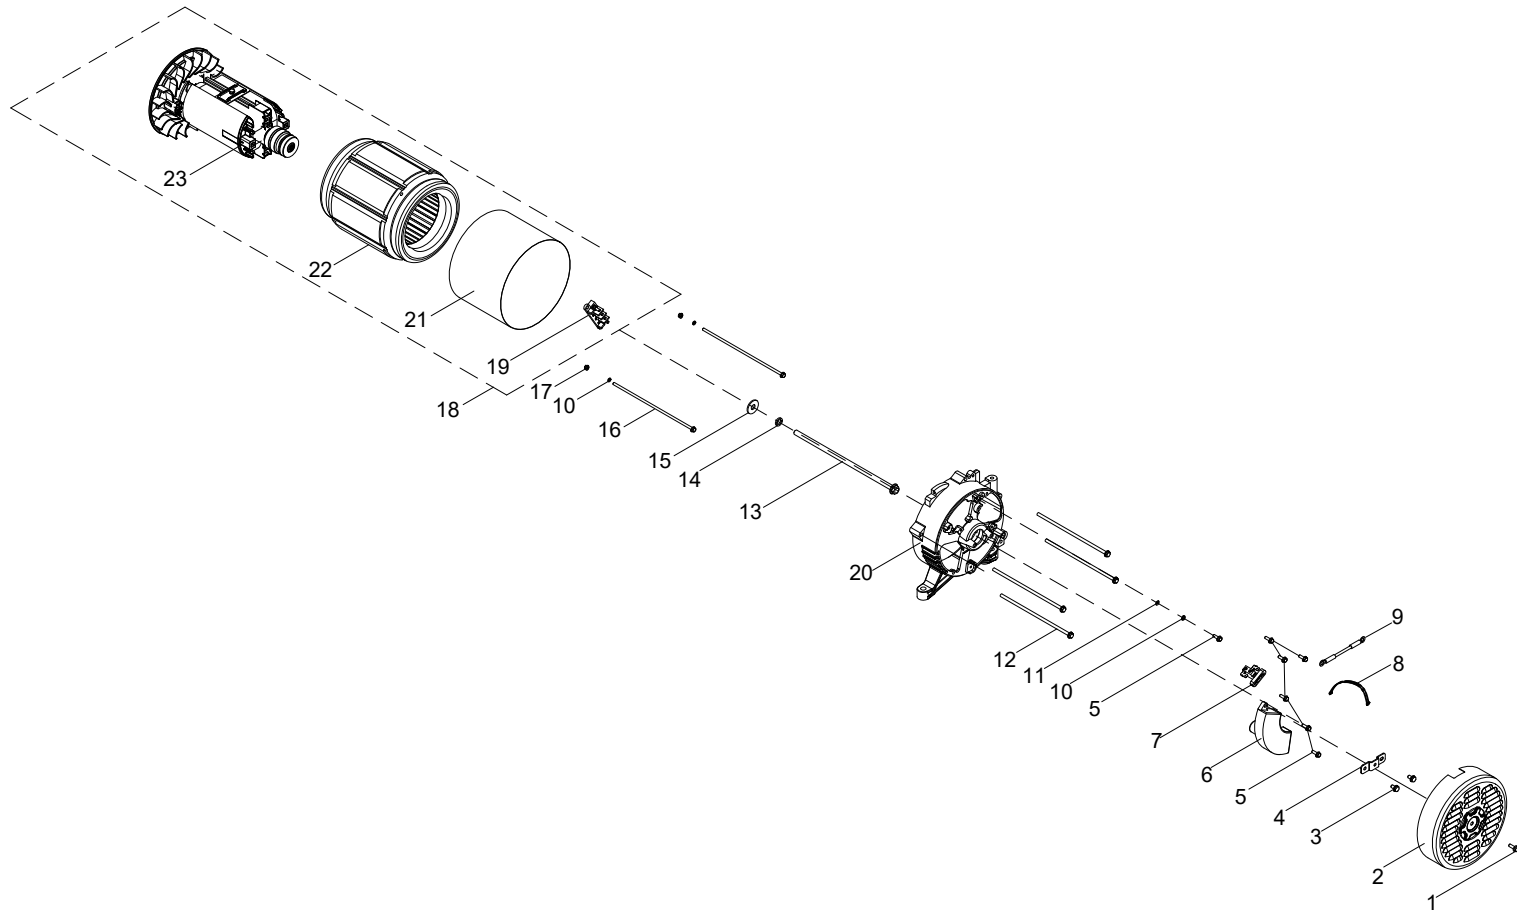

CYLINDER HEAD PARTS DIAGRAM

Figure C

CYLINDER HEAD PARTS LIST

#	Part Number	Description	Qty.
1	100149155	Rocker Arm Assembly	2
2	100748373	Guide Plate, Push Rod	1
3	100004589	Retainer, Valve	2
4	100004576	Valve Collet	4
5	100004516	Valve Spring Seat, Upper	2
6	100067633	Spring, Valve	2
7	100004602	Oil Seal, Intake Valve	1
8	100004575	Valve Spring Seat, Lower	2
9	100010389	Stud Bolt M8 x 35	2
10	100009378	Spark Plug F6RTC	1
11	100004559	Exhaust Valve	1
12	100715291	Cylinder Head	1
13	100010364	Stud Bolt M6-8 x 104	2
14	100711964	Intake Valve	1
15	100150209	Gasket, Cylinder Head	1

ALTERNATOR PARTS DIAGRAM

Figure E

ALTERNATOR PARTS LIST

#	Part Number	Description	Qty.
1	100011570-0007	Big Flange Bolt M6 x 12	1
2	100018662-0001	Cover, End Housing, Yellow	1
3	100011250-0002	Flange Bolt M5 x 14	2
4	100020167	Bracket, End Housing Cover Mounting	1
5	100011252-0001	Flange Bolt M5 x 18	7
6	100749873	AVR	1
7	100018595	Carbon Brush Assembly	1
8	100000563	Cable Ties, L=85 mm	1
9	100746230	Grounding Wire	1
10	100010885-0004	Spring Washer Ø5	3
11	100010919-0002	Flat Washer Ø5	1
12	100011304-0002	Flange Bolt M6 x 194	4
13	100033045-0001	Flange Bolt M10 x 1.25 x 280	1
14	100010888-0002	Spring Washer Ø10	1
15	100010905-0001	Washer Ø10	1
16	100031927-0001	Flange Bolt M5 x 225	2
17	100011419-0001	Flange Nut M5	2
18	100761563	Alternator Assembly	1
19	100018701	Terminal Block	1
20	100018572	End Housing	1
21	100750244	Stator Cover,	1
22	100765776	Stator Assembly	1
23	100765777	Rotor Assembly	1