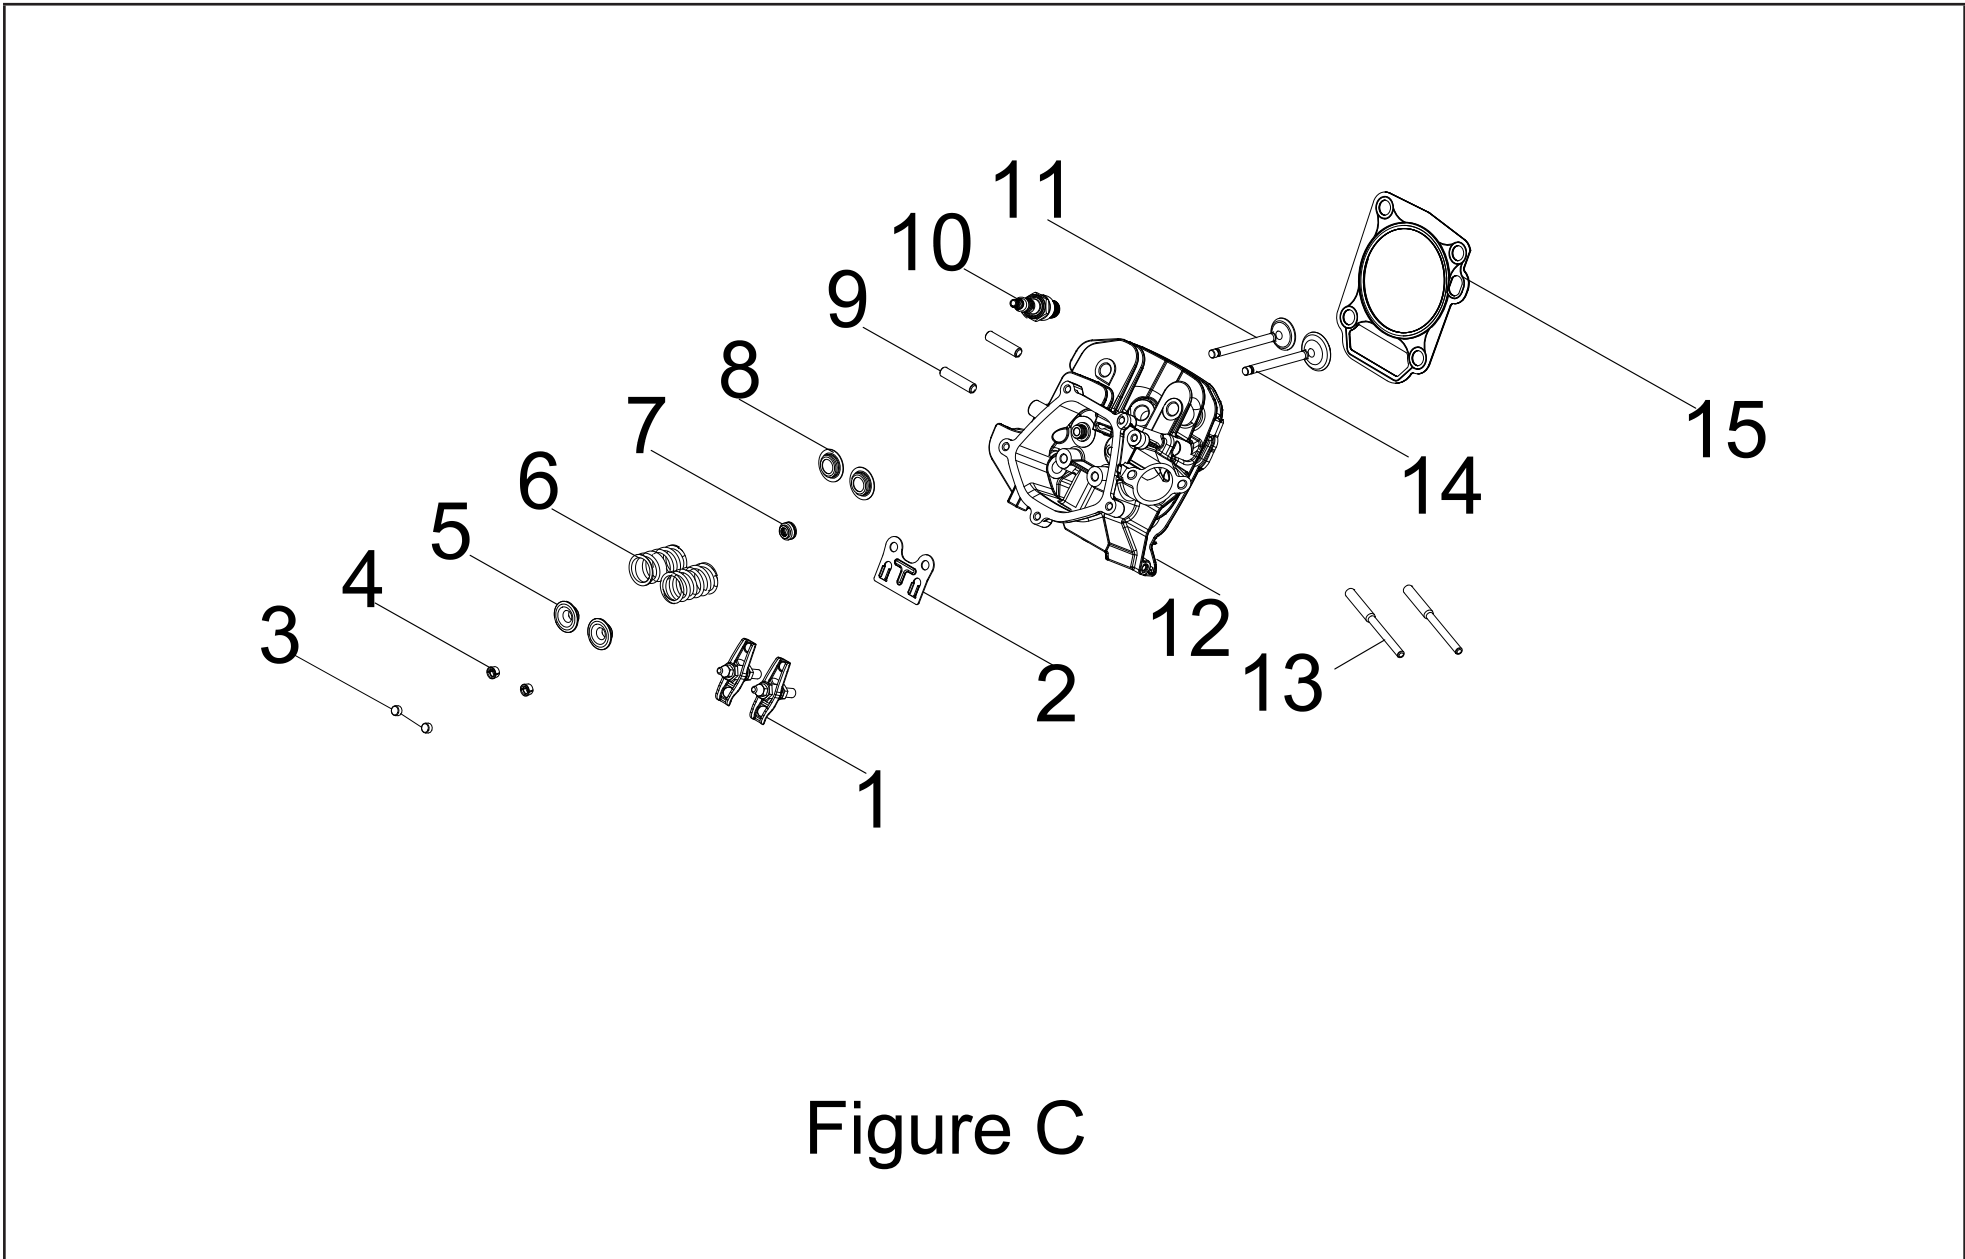

#	Part Number	Description	Qty.
61	100010789	Bearing TM6207E - P64	1
62	100746648	Gasket, Crankcase Cover	1
63	100010549	Dowel Pin Ø8 x 12	2
64	100712041	Cover, Crankcase	1
65	100011323-0001	Flange Bolt M8 x 38	9
66	100017653	Oil Seal Ø35 x Ø52 x 7, Spiral Grain	1
67	100004129-0008	Oil Dipstick Assembly	1
68	100008305	Gear, Governor	1
69	100010742	Bearing TM6202 - P63	2
70	100713987	Balance Shaft	1
71	100011320-0002	Flange Bolt M8 x 35	2
72	100752622	Starter	1
73	100715161	Air Guide, Engine Fan	1
74	100011261-0004	Flange Bolt M6 x 12, GB5789	8
75	100717724	Spring, Governor	1
76	100007927	Spring, Throttle Return	1
77	100007958	Rod, Governor	1
78	100008428	Arm, Governor	1
79	100007989	Cotter, Governor Shaft	1
80	100017631	Oil Seal Ø8 x Ø14 x 4	1
81	100010518-0001	Washer Ø8 x0.8 x Ø20	1
82	100007980	Governor Shaft	1
83	100758315-0001	Fuel Hose Jacket	1
84	100033038-0002	Flange Bolt M6 x 32	2

CYLINDER HEAD PARTS DIAGRAM

Figure C

CYLINDER HEAD PARTS LIST

#	Part Number	Description	Qty.
1	100149155	Rocker Arm Assembly	2
2	100748373	Guide Plate, Push Rod	1
3	100004589	Retainer, Valve	2
4	100004576	Valve Collet	4
5	100004516	Valve Spring Seat, Upper	2
6	100067633	Spring, Valve	2
7	100004602	Oil Seal, Intake Valve	1
8	100004575	Valve Spring Seat, Lower	2
9	100010389	Stud Bolt M8 x 35	2
10	100009378	Spark Plug F6RTC	1
11	100004559	Exhaust Valve	1
12	100715291	Cylinder Head	1
13	100010364	Stud Bolt M6-8 x 104	2
14	100711964	Intake Valve	1
15	100150209	Gasket, Cylinder Head	1