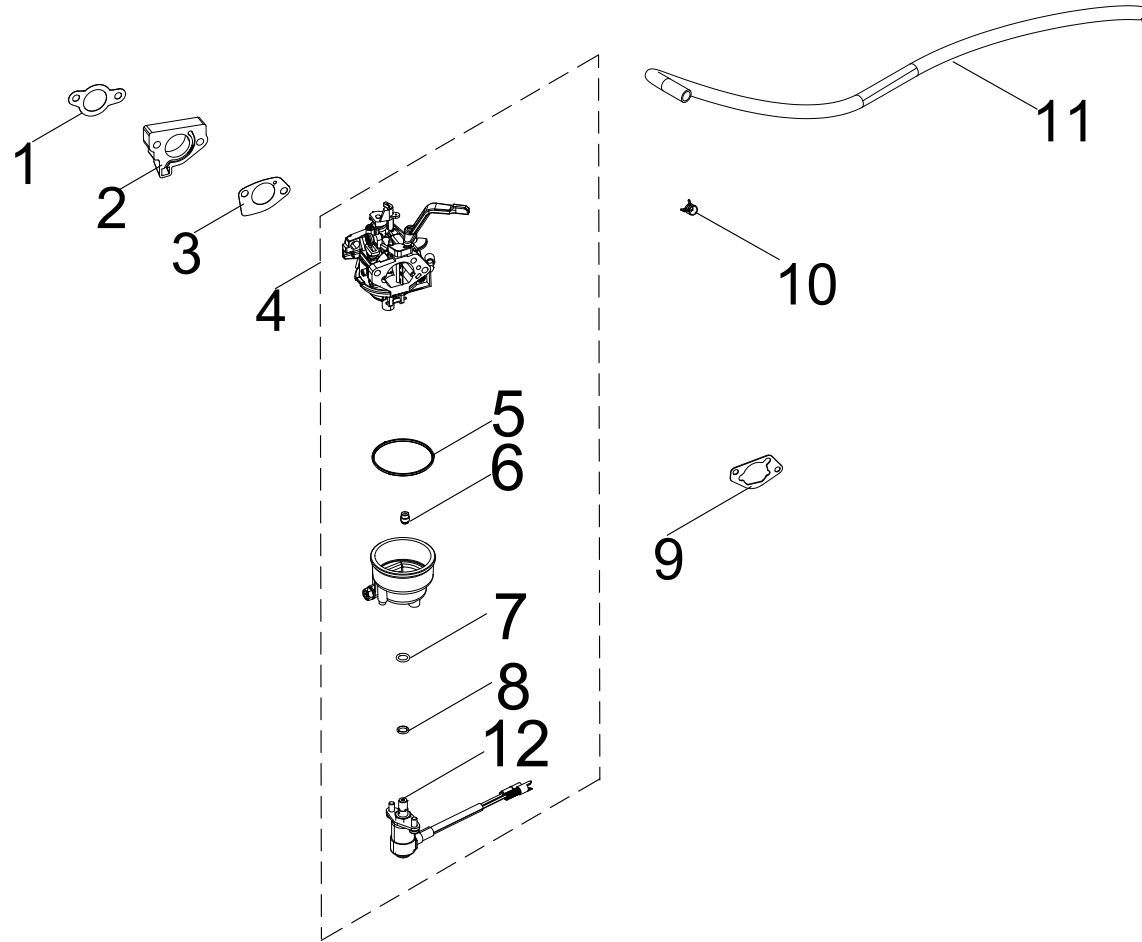

CYLINDER HEAD PARTS DIAGRAM

Figure C

CYLINDER HEAD PARTS LIST

#	Part Number	Description	Qty.
1	100149155	Rocker Arm Assembly	2
2	100748373	Guide Plate, Push Rod	1
3	100004589	Retainer, Valve	2
4	100004576	Valve Collet	4
5	100004516	Valve Spring Seat, Upper	2
6	100067633	Spring, Valve	2
7	100004602	Oil Seal, Intake Valve	1
8	100004575	Valve Spring Seat, Lower	2
9	100010389	Stud Bolt M8 x 35	2
10	100009378	Spark Plug F6RTC	1
11	100004559	Exhaust Valve	1
12	100715291	Cylinder Head	1
13	100010364	Stud Bolt M6-8 x 104	2
14	100711964	Intake Valve	1
15	100150209	Gasket, Cylinder Head	1

CARBURETOR PARTS DIAGRAM

Figure D

CARBURETOR PARTS LIST

#	Part Number	Description	Qty.
1	100076230	Gasket, Insulator	1
2	100005618	Insulator, Carburetor	1
3	100076228	Gasket, Carburetor	1
4	100713881	Carburetor Assembly	1
5	100005720	Fuel Bowl O-Ring	1
6	100005783	Main Jet Standard (110)	1
	100071140	Main Jet Altitude 1000-3000m (108)	/
7	100130186	O-Ring, Solenoid Valve Base	1
8	100130185	O-Ring, Solenoid Valve	1
9	100076229	Gasket, Air Filter Base	1
10	100005138	Clamp Ø9.5 x 8	1
11	100747342	Fuel Tube, Ø4 x Ø10 x 465	1
12	100718072	Solenoid Valve	1