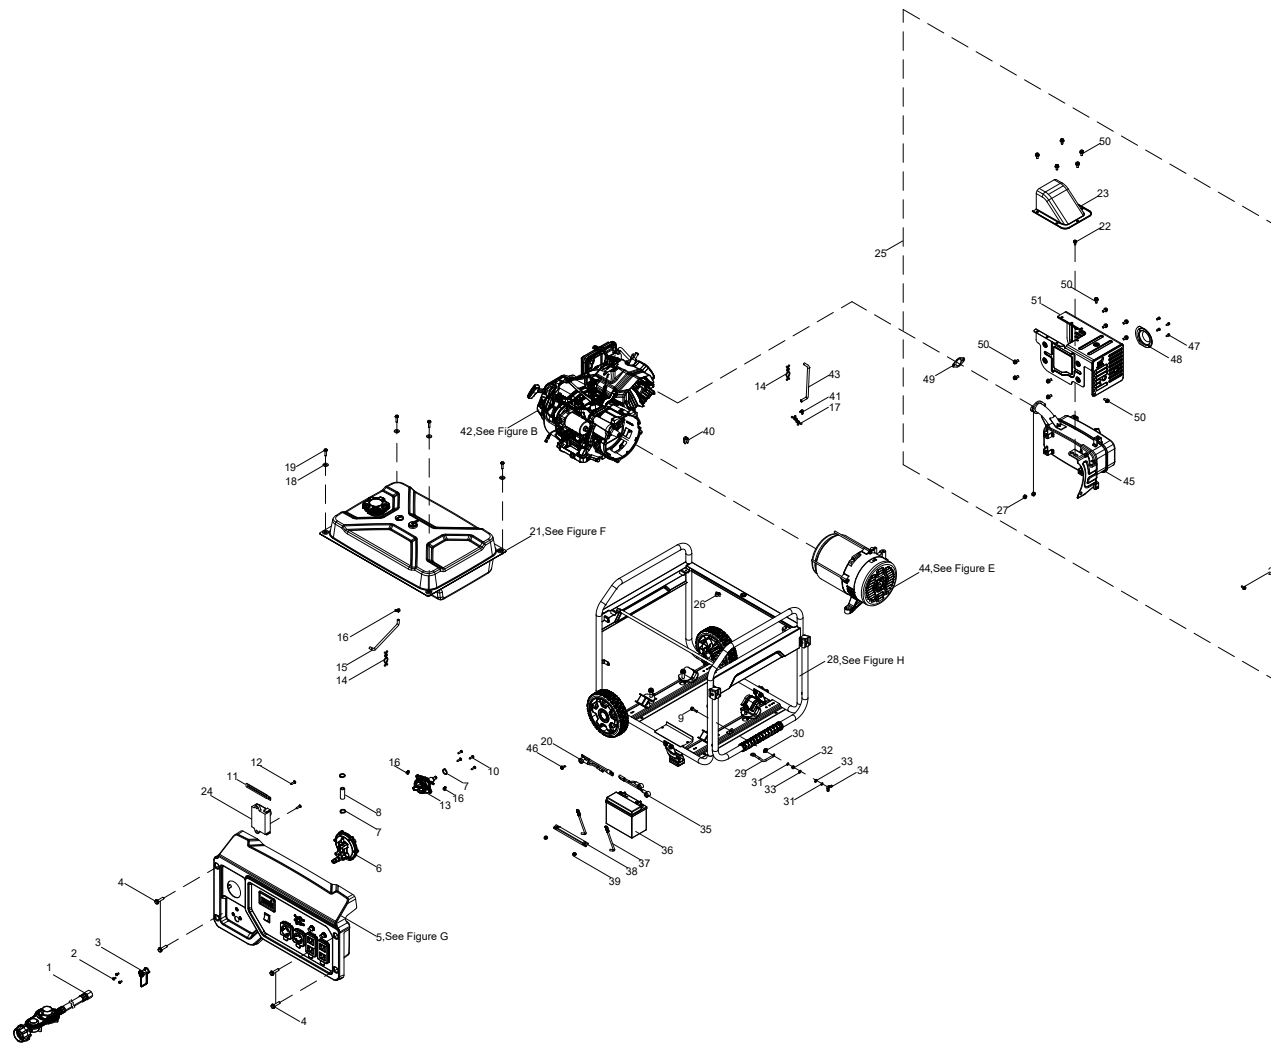

TABLE OF CONTENTS

Generator Parts Diagram	3
Generator Parts List	4
Engine Parts Diagram	5
Engine Parts List	6
Cylinder Head Parts Diagram	8
Cylinder Head Parts List	9
Carburetor Parts Diagram	10
Carburetor Parts List	11
Alternator Parts Diagram	12
Alternator Parts List	13
Fuel Tank Parts Diagram	14
Fuel Tank Parts List	15
Control Panel Parts Diagram	16
Control Panel Parts List	17
Frame Assembly Parts Diagram	18
Frame Assembly Parts List	19
Wiring Diagram	20

GENERATOR PARTS DIAGRAM

Figure A

GENERATOR PARTS LIST

#	Part Number	Description	Qty.
1	100712815-0001	LPG Hose With Regulator	1
2	100713896-0001	Screw M5 x 16	3
3	100163911	Rubber Cover, LPG Regulator	1
4	100011264-0002	Flange Bolt M6 x 16	4
5	100761551-0001	Control Panel Assembly, See Figure G	1
6	100163341	LPG Regulator	1
7	100110283	Clamp Ø17	3
8	100712236	Hose, LPG, Regulator to Fuel Valve	1
9	100011269-0003	Flange Bolt M6 x 28	1
10	100093250-0002	Self-tapping Screw ST4.8 x 20	4
11	100062546	Wire Clip B	1
12	100010954-0002	Screw M5 x 12	2
13	100752923	Fuel Valve Assembly	1
14	100714686	Clamp 2	2
15	100747340	Fuel Tube, Ø4 x Ø10 x 290	1
16	100005138	Clamp Ø9.5 x 8	3
17	100000658	Clamp	1
18	100010439-0001	Washer Ø6.5 x 2 x Ø25	4
19	100011268-0002	Flange Bolt M6 x 25	4
20	100752662	DC Wire Harness, Engine	1
21	100734658	Fuel Tank Assembly, See Figure F	1
22	100011311-0005	Flange Bolt M8 x 16	2
23	100163910-0001	Air Guide, Muffler	1
24	5.1830.022	CO Shutdown Module	1
25	100765746	Muffler Assembly	1
26	100000667	Clamp Ø8 x 8	1
27	100011422-0004	Flange Nut M8	2
28	100767971	Frame Assembly, See Figure H	1
29	100746237	Grounding Wire	1
30	100128826-0001	Lock Washer Ø6, Toothed	1