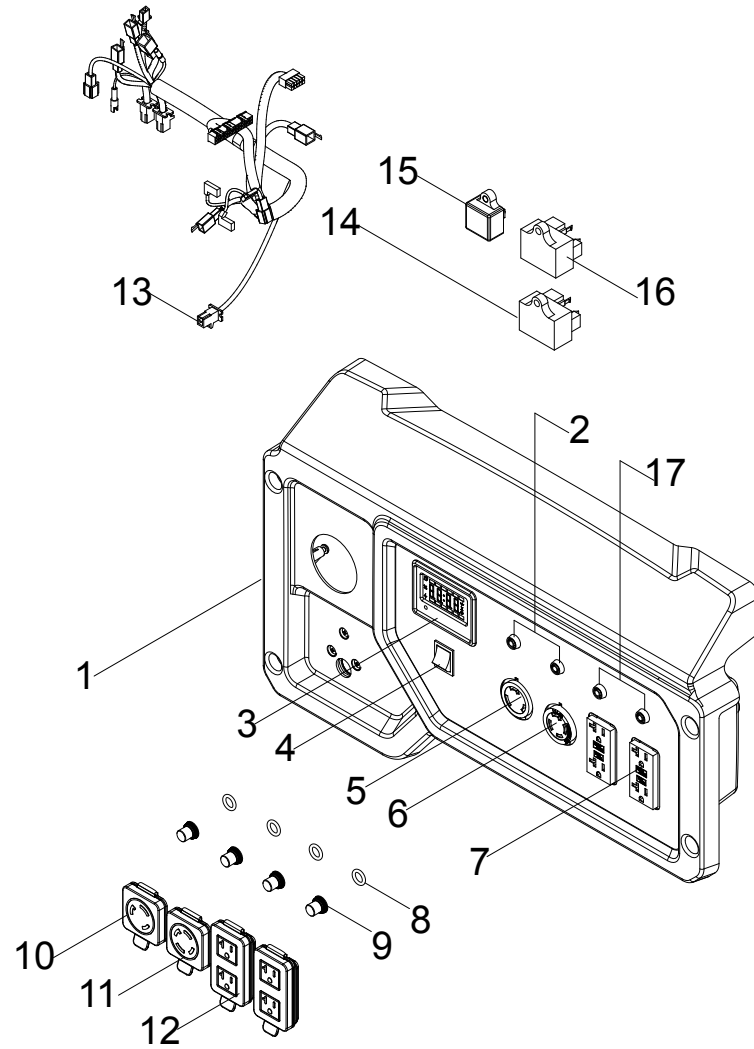

CONTROL PANEL PARTS DIAGRAM

Figure G

CONTROL PANEL PARTS LIST

#	Part Number	Description	Qty.
1	100160006-0001	Control Panel Housing	1
2	100019751	30Amp Circuit Breaker, Push Button	2
3	100771477	Intelligauge	1
4	100714233	Switch, Red, Engine	1
5	100020012	Receptacle L5-30R	1
6	100020023	Receptacle L14-30R	1
7	100052461-0001	Receptacle 5-20R, GFCI Duplex	2
8	100031552	O-Ring	4
9	100120180	Breaker Cover	4
10	100731573	Receptacle Cover, L5-30R	1
11	100731571	Receptacle Cover, L14-30R	1
12	100731574	Receptacle Cover, 5-20R, GFCI Duplex	2
13	100771221	Wire Harness Assembly	1
14	100713001	Controller Moudle, Solenoid Valve	1
15	100724627	Charger	1
16	100728387	OVF Moudle	1
17	100019754	20Amp Circuit Breaker, Push Button	2

FRAME ASSEMBLY PARTS DIAGRAM

Figure H

FRAME ASSEMBLY PARTS LIST

#	Part Number	Description	Qty.
1	100160008-0001	Frame	1
2	100031984	Vibration Mount 2	2
3	100068992	Vibration Mount 1	2
4	100011453-0003	Lock Nut M8, Flange	4
5	100712243-0001	Cover, Wheel, Yellow	2
6	100011064-0001	Roll Pin Ø16 x 100	2
7	100163346-0001	9.5 In. Wheel, Yellow	2
8	100023414-0002	R-pin	2
9	100011456-0003	Flange Nut M10 x 1.25	4
10	100021029-0001	Heat Shield	1
11	100009075	Rubber Damper	1
12	100011381-0002	Flange Bolt M10 x 1.25 x 40	4
13	100095857-0005	Flange Bolt M4 x 18	2
14	100011047-0003	Roll Pin Ø8 x 40	2
15	100714685-0001	R-pin, R5	2
16	100078853	Damping Pad, Handle	2
17	100160069-0001	Handle	1
18	100711157	Grip, Handle	1
19	100011330-0001	Flange Bolt M8 x 48	4
20	100163347-0001	Support Leg Assembly	2
21	100011452-0003	Lock Nut M6, Flange	2
22	100711874-0001	Support Leg	2
23	100068623-0001	Stop Block	2
24	100058956	Vibration Mount, Support Leg	2
25	100011266-0004	Flange Bolt M6 x 20	2
26	100011453-0002	Flange Nut M8, GB6177.1	4