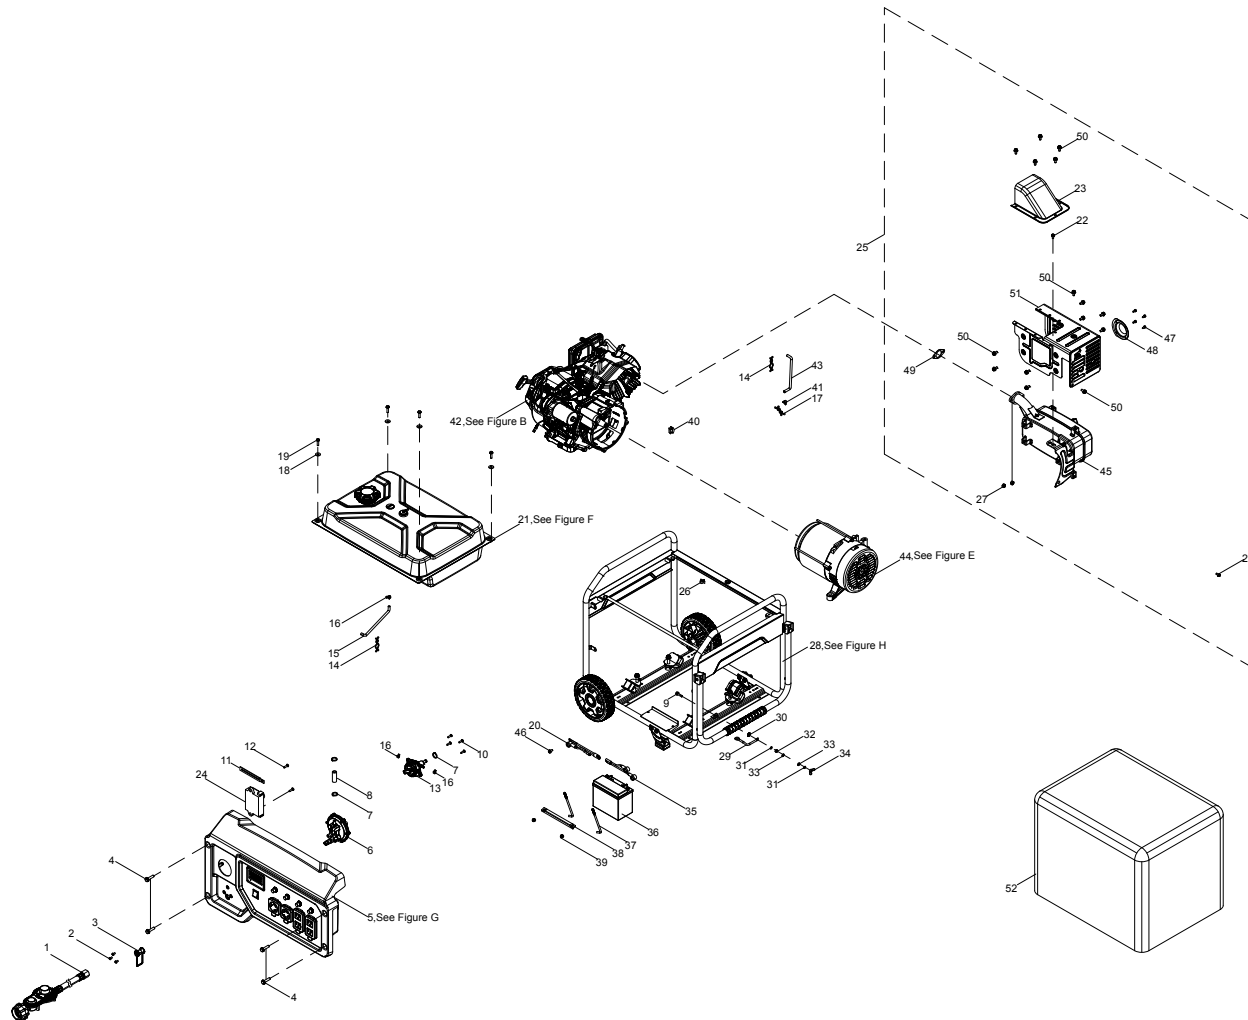

TABLE OF CONTENTS

Generator Parts Diagram	3
Generator Parts List	4
Engine Parts Diagram	5
Engine Parts List	6
Cylinder Head Parts Diagram	8
Cylinder Head Parts List	9
Carburetor Parts Diagram	10
Carburetor Parts List	11
Alternator Parts Diagram	12
Alternator Parts List	13
Fuel Tank Parts Diagram	14
Fuel Tank Parts List	15
Control Panel Parts Diagram	16
Control Panel Parts List	17
Frame Assembly Parts Diagram	18
Frame Assembly Parts List	19
Wiring Diagram	20

GENERATOR PARTS DIAGRAM

Figure A

GENERATOR PARTS LIST

#	Part Number	Description	Qty.
1	100712815-0001	LPG Hose With Regulator	1
2	100713896-0001	Screw M5 x 16	3
3	100163911	Rubber Cover, LPG Regulator	1
4	100011264-0002	Flange Bolt M6 x 16	4
5	100771072	Control Panel Assembly, See Figure G	1
6	100163341	LPG Regulator	1
7	100110283	Clamp Ø17	3
8	100712236	Hose, LPG, Regulator to Fuel Valve	1
9	100011269-0003	Flange Bolt M6 x 28	1
10	100093250-0002	Self-tapping Screw ST4.8 x 20	4
11	100062546	Wire Clip B	1
12	100010954-0002	Screw M5 x 12	2
13	100752923	Fuel Valve Assembly	1
14	100714686	Clamp 2	2
15	100747340	Fuel Tube, Ø4 x Ø10 x 290	1
16	100005138	Clamp Ø9.5 x 8	3
17	100000658	Clamp	1
18	100010439-0001	Washer Ø6.5 x 2 x Ø25	4
19	100011268-0002	Flange Bolt M6 x 25	4
20	100752662	DC Wire Harness, Engine	1
21	100734658	Fuel Tank Assembly, See Figure F	1
22	100011311-0005	Flange Bolt M8 x 16	2
23	100163910-0001	Air Guide, Muffler	1
24	5.1830.022	CO Shutdown Module	1
25	100765746	Muffler Assembly	1
26	100000667	Clamp Ø8 x 8	1