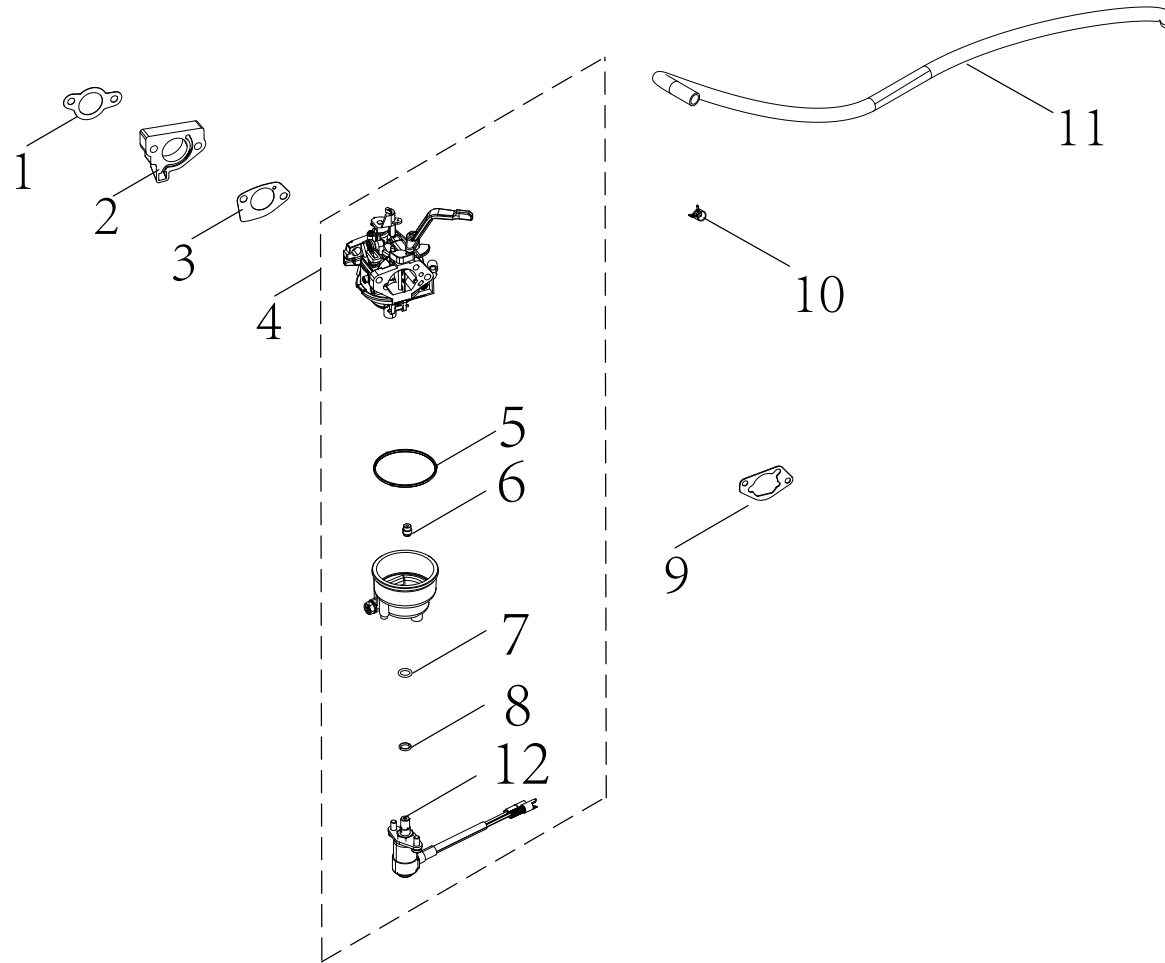

CYLINDER HEAD PARTS DIAGRAM

Figure C

CYLINDER HEAD PARTS LIST

#	Part Number	Description	Qty.
1	100149155	Rocker Arm Assembly	2
2	100748373	Guide Plate, Push Rod	1
3	100004589	Retainer, Valve	2
4	100004576	Valve Collet	4
5	100004516	Valve Spring Seat, Upper	2
6	100067633	Spring, Valve	2
7	100004602	Oil Seal, Intake Valve	1
8	100004575	Valve Spring Seat, Lower	2
9	100010389	Stud Bolt M8 x 35	2
10	100009378	Spark Plug F6RTC	1
11	100004559	Exhaust Valve	1
12	100715291	Cylinder Head	1
13	100010364	Stud Bolt M6-8 x 104	2
14	100711964	Intake Valve	1
15	100150209	Gasket, Cylinder Head	1

CARBURETOR PARTS DIAGRAM

Figure D

CARBURETOR PARTS LIST

#	Part Number	Description	Qty.
1	100076230	Gasket, Insulator	1
2	100005618	Insulator, Carburetor	1
3	100076228	Gasket, Carburetor	1
4	100713881	Carburetor Assembly	1
5	100005720	Fuel Bowl O-Ring	1
6	100005783	Main Jet Standard (110)	1
	100071140	Main Jet Altitude 1000-3000m (108)	/
7	100130186	O-Ring, Solenoid Valve Base	1
8	100130185	O-Ring, Solenoid Valve	1
9	100076229	Gasket, Air Filter Base	1
10	100005138	Clamp Ø9.5 x 8	1
11	100747342	Fuel Tube, Ø4 x Ø10 x 465	1
12	100718072	Solenoid Valve	1