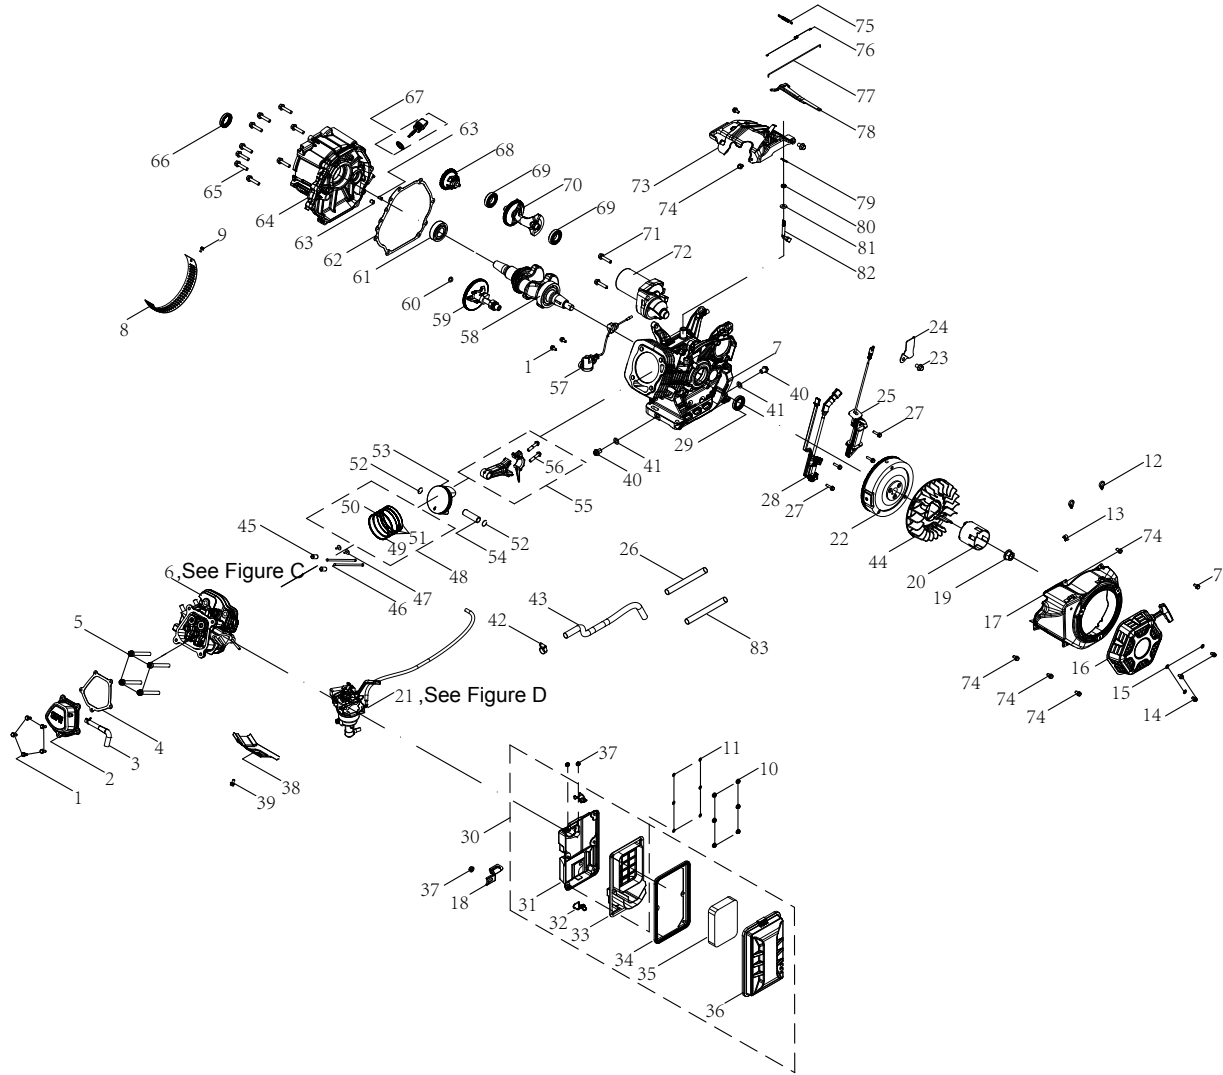

ENGINE PARTS DIAGRAM

Figure B

ENGINE PARTS LIST

#	Part Number	Description	Qty.
1	100011264-0003	Flange Bolt M6 x 16, GB5789	7
2	100002337	Cylinder Head Cover	1
3	100715570	Breather Tube	1
4	100055922	Gasket, Cylinder Head Cover	1
5	100002470	Flange Bolt M10 x 1.25 x 87	4
6	100765725	Cylinder Head Assembly - See Figure C	1
7	100712190-0001	Crankcase	1
8	100141250	Air Defector	1
9	100011248-0003	Flange Bolt M5 x 10	1
10	100011451-0003	Flange Nut M5	6
11	100010430	Washer Ø6 x 1 x Ø12	6
12	100060808	Clamp	2
13	100000667	Clamp Ø8 x 8	1
14	100011565-0002	Flange Bolt M6 x 10, GB16674.1	3
15	100010920-0001	Washer Ø6	3
16	100715836-0001	Recoil Starter, Black	1
17	100716802-0001	Fan Cover, Yellow	1
18	100021032	Bracket, Air Cleaner Support	1
19	100011460-0001	Flange Nut M16 x 1.5	1
20	100007562	Pulley, Starter	1
21	100768163	Carburetor Assembly - See Figure D	1
22	100009565	Flywheel	1
23	100011213-0001	Flange Bolt M6 x 8	1
24	100009463	Pressing Plate	1
25	100752617	Ignition Coil	1
26	100713891	Sleeve, Fuel Hose, Ø20 x 150	1
27	100011269-0003	Bolt M6 x 28	2
28	100750819	Ignition Module	1
29	100017649	Oil Seal Ø35 x Ø52 x 7	1
30	100712978	Air Filter Assembly	1