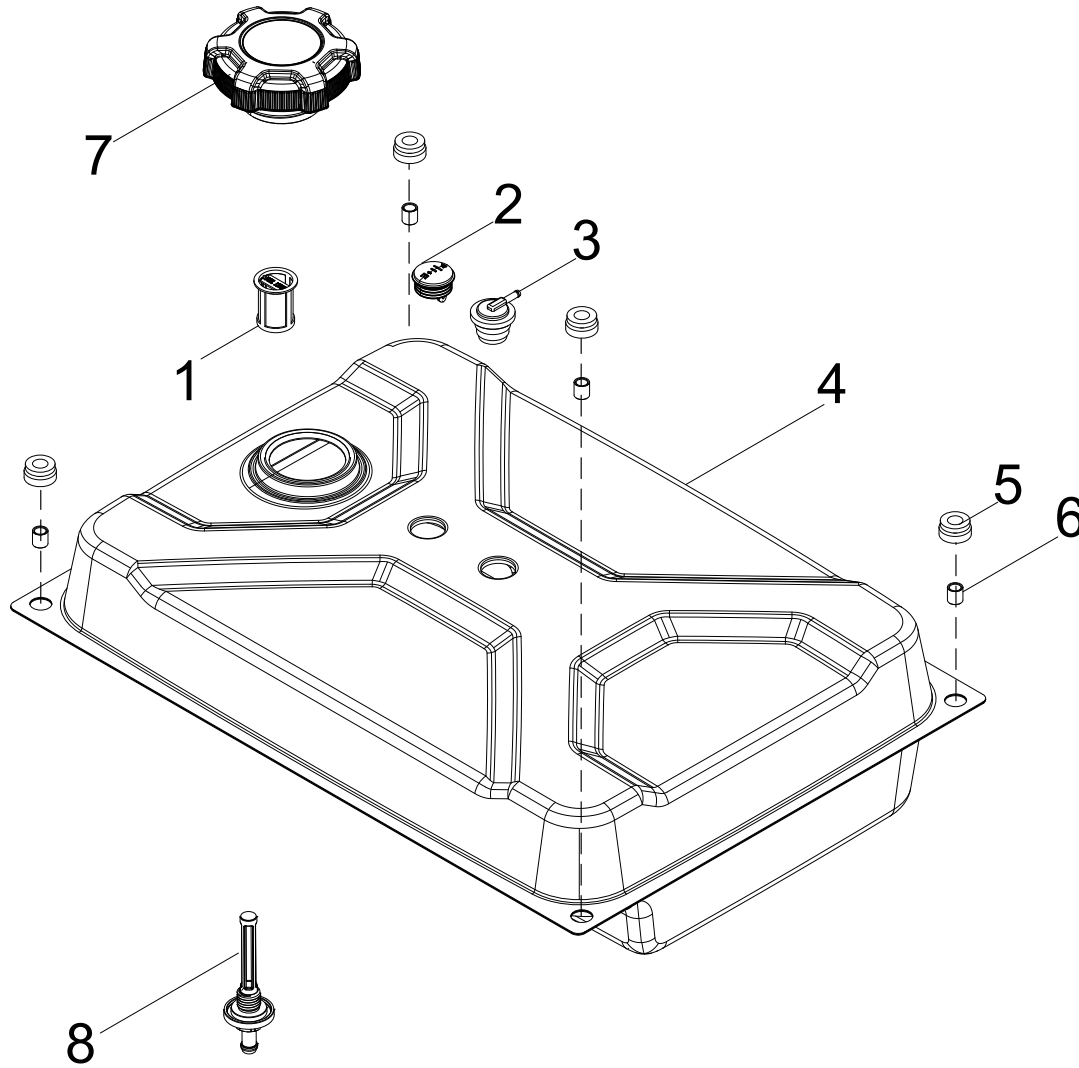

ALTERNATOR PARTS DIAGRAM

Figure E

ALTERNATOR PARTS LIST

#	Part Number	Description	Qty.
1	100011570-0007	Big Flange Bolt M6 x 12	1
2	100018662-0001	Generator End Cover, Yellow	1
3	100011250-0002	Flange Bolt M5 x 14	2
4	100020167	Support, End Cover	1
5	100011252-0001	Flange Bolt M5 x 18	7
6	100749873	AVR	1
7	100018595	Carbon Brush Assembly	1
8	100000563	Cable Ties, L=85 mm	1
9	100746230	Grounding Wire	1
10	100010885-0004	Spring Washer Ø5	3
11	100010919-0002	Flat Washer Ø5	1
12	100011304-0002	Flange Bolt M6 x 194	4
13	100033045-0001	Flange Bolt M10 x 1.25 x 280	1
14	100010888-0002	Spring Washer Ø10	1
15	100010905-0001	Washer Ø10	1
16	100031927-0001	Flange Bolt M5 x 225	2
17	100011419-0001	Flange Nut M5	2
18	100761563	Alternator Assembly	1
19	100018701	Terminal Block	1
20	100018572	End Housing	1
21	100750244	Stator Cover,	1
22	100765776	Stator Assembly	1
23	100765777	Rotor Assembly	1

FUEL TANK PARTS DIAGRAM

Figure F

FUEL TANK PARTS LIST

#	Part Number	Description	Qty.
1	100098838	Fuel Filter Assembly	1
2	100714393	Fuel Gauge	1
3	100008968	Reversal Valve	1
4	100714399-0001	Fuel Tank	1
5	100032369	Vibration Mounting, Fuel Tank	4
6	100021118	Bushing, Ø12 x Ø9 x 13	4
7	100142004	Fuel Tank Cap	1
8	100714546	Fuel Tank Nipple	1