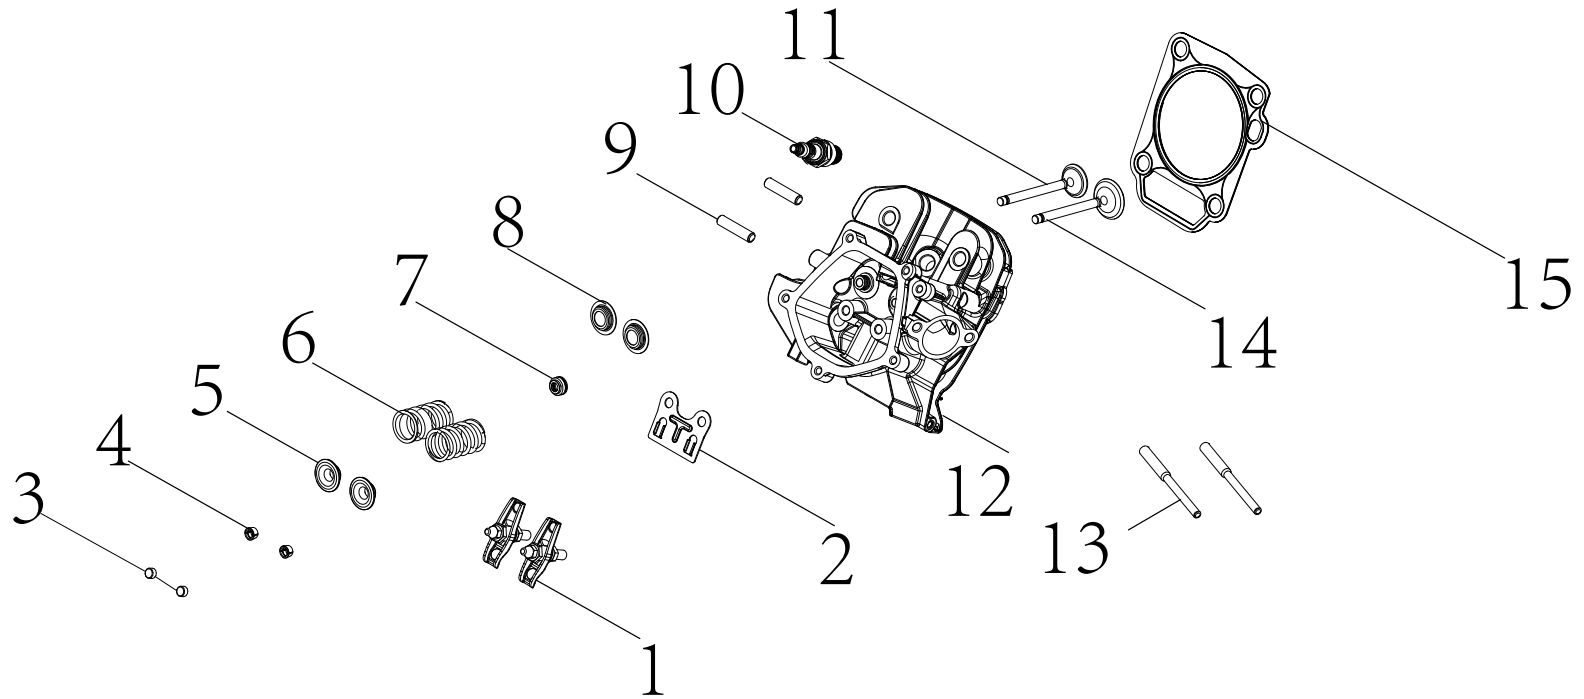

#	Part Number	Description	Qty.
61	100010789	Bearing TM6207E - P64	1
62	100746648	Gasket, Crankcase Cover	1
63	100010549	Dowel Pin Ø8 x 12	2
64	100712041	Cover, Crankcase	1
65	100011323-0001	Flange Bolt M8 x 38	9
66	100017653	Oil Seal Ø35 x Ø52 x 7, Spiral Grain	1
67	100004129-0008	Oil Dipstick Assembly	1
68	100008305	Gear, Governor	1
69	100010742	Bearing TM6202 - P63	2
70	100713987	Balance Shaft	1
71	100011320-0002	Flange Bolt M8 x 35	2
72	100752622	Starter	1
73	100715161	Air Guide, Engine Fan	1
74	100011261-0004	Flange Bolt M6 x 12, GB5789	8
75	100717724	Spring, Governor	1
76	100007927	Spring, Throttle Return	1
77	100007958	Rod, Governor	1
78	100008428	Arm, Governor	1
79	100007989	Cotter, Governor Shaft	1
80	100017631	Oil Seal Ø8 x Ø14 x 4	1
81	100010518-0001	Washer Ø8 x0.8 x Ø20	1
82	100007980	Governor Shaft	1
83	100758315-0001	Fuel Hose Jacket	1
84	100033038-0002	Flange Bolt M6 x 32	2

CYLINDER HEAD PARTS DIAGRAM

Figure C

CYLINDER HEAD PARTS LIST

#	Part Number	Description	Qty.
1	100149155	Rocker Arm Assembly	2
2	100748373	Guide Plate, Push Rod	1
3	100004589	Retainer, Valve	2
4	100004576	Valve Collet	4
5	100004516	Valve Spring Seat, Upper	2
6	100067633	Spring, Valve	2
7	100004602	Oil Seal, Intake Valve	1
8	100004575	Valve Spring Seat, Lower	2
9	100010389	Stud Bolt M8 x 35	2
10	100009378	Spark Plug F6RTC	1
11	100004559	Exhaust Valve	1
12	100715291	Cylinder Head	1
13	100010364	Stud Bolt M6-8 x 104	2
14	100711964	Intake Valve	1
15	100150209	Gasket, Cylinder Head	1