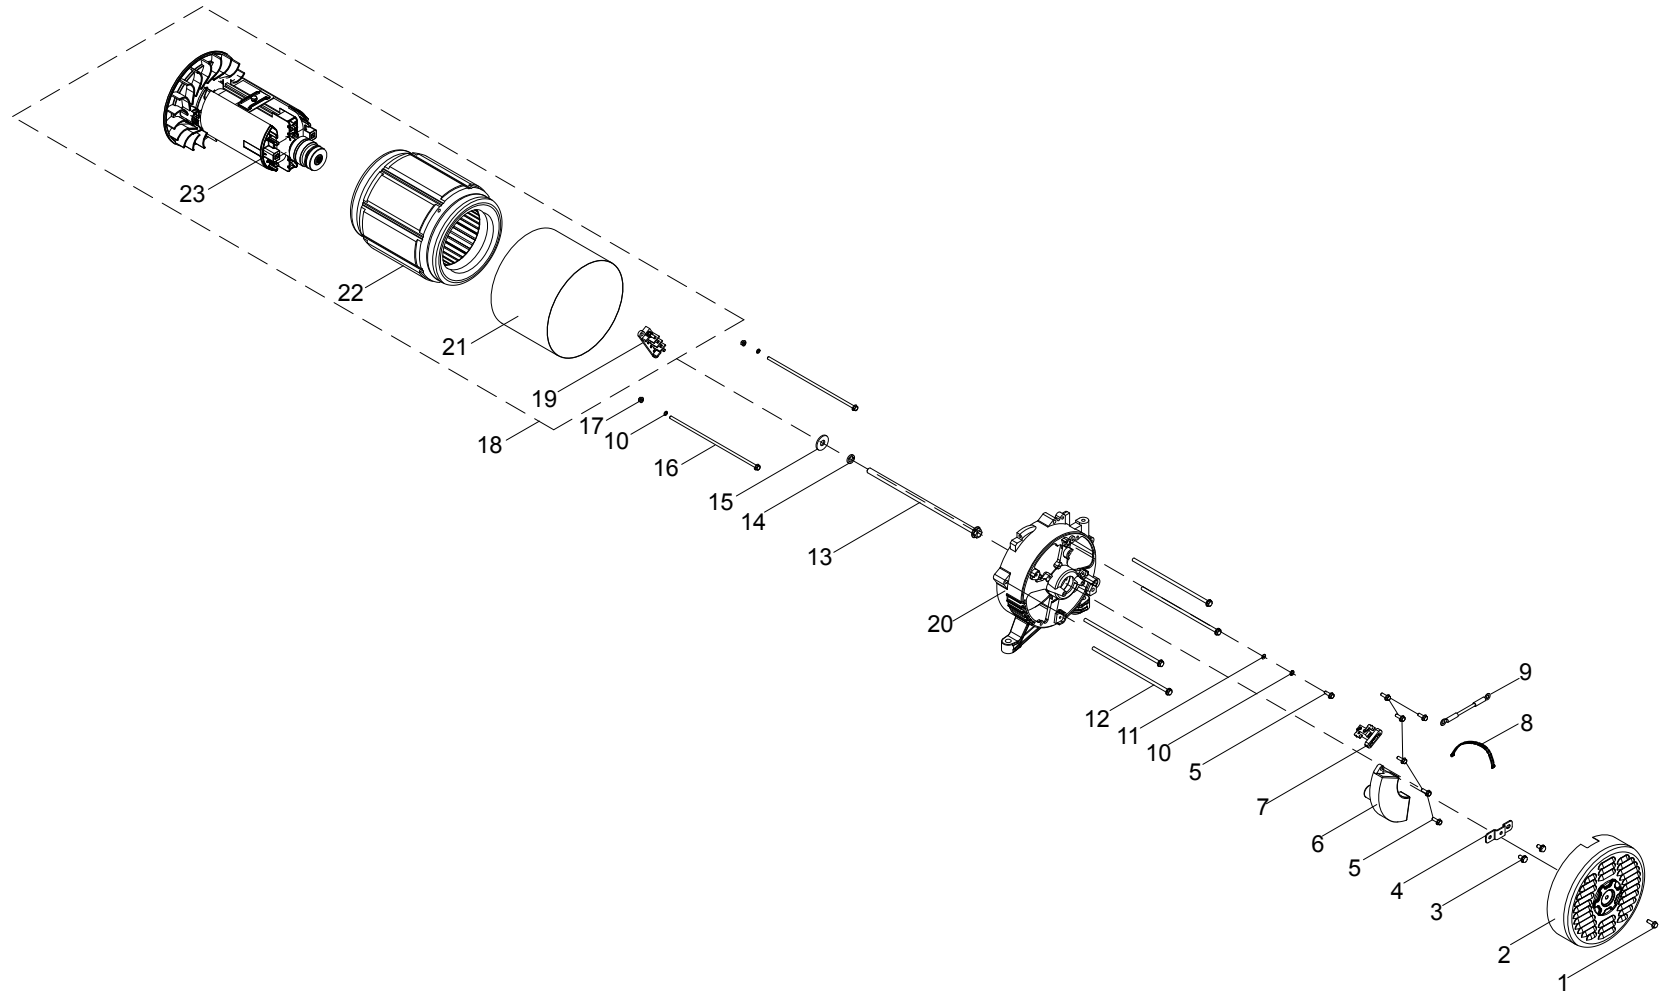

CARBURETOR PARTS DIAGRAM

Figure D

CARBURETOR PARTS LIST

#	Part Number	Description	Qty.
1	100076230	Gasket, Insulator	1
2	100005618	Insulator, Carburetor	1
3	100076228	Gasket, Carburetor	1
4	100713881	Carburetor Assembly	1
5	100005720	Fuel Bowl O-Ring	1
6	100005783	Main Jet Standard (110)	1
	100071140	Main Jet Altitude 1000-3000m (108)	/
7	100130186	O-Ring, Solenoid Valve Base	1
8	100130185	O-Ring, Solenoid Valve	1
9	100076229	Gasket, Air Filter Base	1
10	100005138	Clamp Ø9.5 x 8	1
11	100747342	Fuel Tube, Ø4 x Ø10 x 465	1
12	100718072	Solenoid Valve	1

ALTERNATOR PARTS DIAGRAM

Figure E

ALTERNATOR PARTS LIST

#	Part Number	Description	Qty.
1	100011570-0007	Big Flange Bolt M6 x 12	1
2	100018662-0001	Generator End Cover, Yellow	1
3	100011250-0002	Flange Bolt M5 x 14	2
4	100020167	Support, End Cover	1
5	100011252-0001	Flange Bolt M5 x 18	7
6	100749873	AVR	1
7	100018595	Carbon Brush Assembly	1
8	100000563	Cable Ties, L=85 mm	1
9	100746230	Grounding Wire	1
10	100010885-0004	Spring Washer Ø5	3
11	100010919-0002	Flat Washer Ø5	1
12	100011304-0002	Flange Bolt M6 x 194	4
13	100033045-0001	Flange Bolt M10 x 1.25 x 280	1
14	100010888-0002	Spring Washer Ø10	1
15	100010905-0001	Washer Ø10	1
16	100031927-0001	Flange Bolt M5 x 225	2
17	100011419-0001	Flange Nut M5	2
18	100761563	Alternator Assembly	1
19	100018701	Terminal Block	1
20	100018572	End Housing	1
21	100750244	Stator Cover,	1
22	100765776	Stator Assembly	1
23	100765777	Rotor Assembly	1