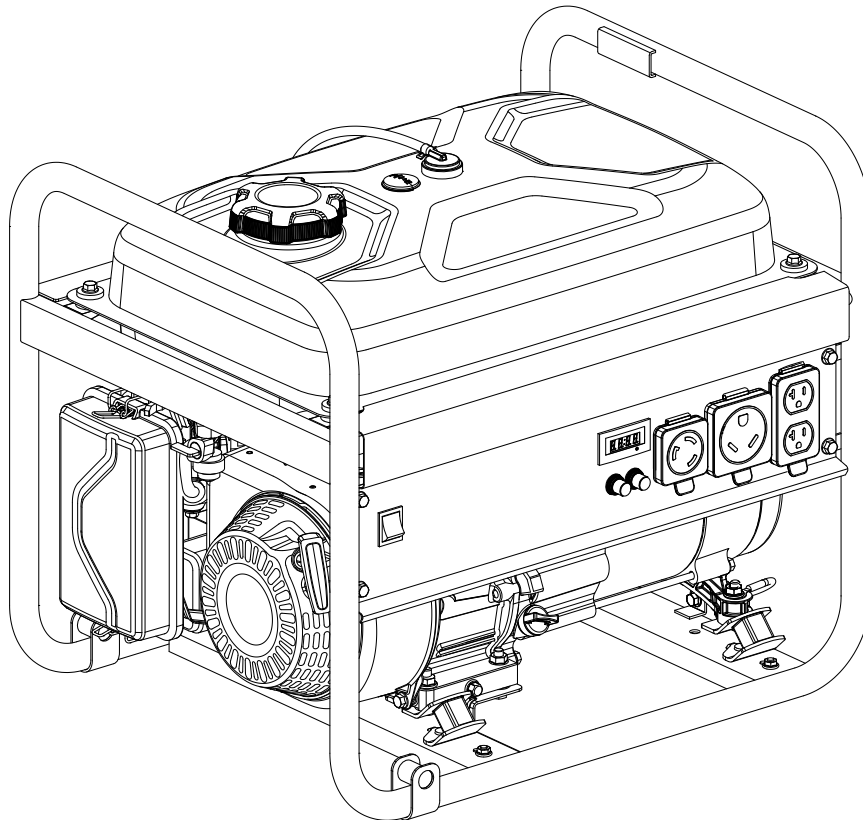

Champion Power Equipment, Inc., Santa Fe Springs, CA USA

MODEL #100896

PARTS INFORMATION

3500W PORTABLE GENERATOR

SERIAL NUMBER RANGE: 2006009300001+

An icon showing a person wearing a headset and holding a wrench, with an arrow pointing to a box, representing customer support and parts ordering.

GENERATOR PARTS DIAGRAM

GENERATOR PARTS LIST

| # | Part Number | Description | Qty. |
|----|----------------|------------------------------------|------|
| 1 | 100011261-0002 | Flange Bolt M6 × 12, Black Zinc | 4 |
| 2 | 100095690-0001 | Panel Assembly | 1 |
| 3 | 100019772-0001 | Switch | 1 |
| 4 | 100095895 | Control Panel | 1 |
| 5 | 100095927 | Intelligauge, VFT | 1 |
| 6 | 100019751 | 30Amp Circuit Breaker, Push Button | 1 |
| 7 | 100019754 | 20Amp Circuit Breaker, Push Button | 1 |
| 8 | 100120180 | Breaker Cover | 2 |
| 9 | 100020005 | Receptacle L5-30R | 1 |
| 10 | 100020008 | Receptacle TT-30R | 1 |
| 11 | 100020029 | Receptacle 5-20R, Duplex | 1 |
| 12 | 100731573 | Receptacle Cover L5-30R | 1 |
| 13 | 100731572 | Receptacle Cover TT-30R | 1 |
| 14 | 100731575 | Receptacle Cover 5-20R, Duplex | 1 |
| 15 | 100020100 | Protect Panel | 1 |
| 16 | 100011452-0003 | Lock Nut M6, Flange | 4 |
| 17 | 100086535-0001 | Frame 590 × 464 × 504.5 | 1 |
| 18 | 100022335 | Damping Support | 4 |
| 19 | 100010964-0002 | Screw M6 × 12 | 4 |
| 20 | 100009983 | Grounding Line 150 mm | 1 |
| 21 | 100011421-0003 | Flange Nut M6 | 1 |
| 22 | 100010920-0002 | Flat Washer Ø6 | 2 |
| 23 | 100010828-0002 | Butterfly Type Nut M6 | 1 |
| 24 | 100010886-0004 | Spring Washer Ø6 | 2 |
| 25 | 100011025-0001 | Lock Washer Ø6, Toothed | 1 |
| 26 | 100011268-0002 | Flange Bolt M6 × 25, Black | 4 |
| 27 | 100009075 | Rubber Damper | 3 |
| 28 | 100021153 | Fuel Valve | 1 |
| 29 | 100005138 | Clamp Ø9.5 × 8 | 1 |
| 30 | 100711534-0001 | Fuel Tank Assembly, 17.8 L, Yellow | 1 |