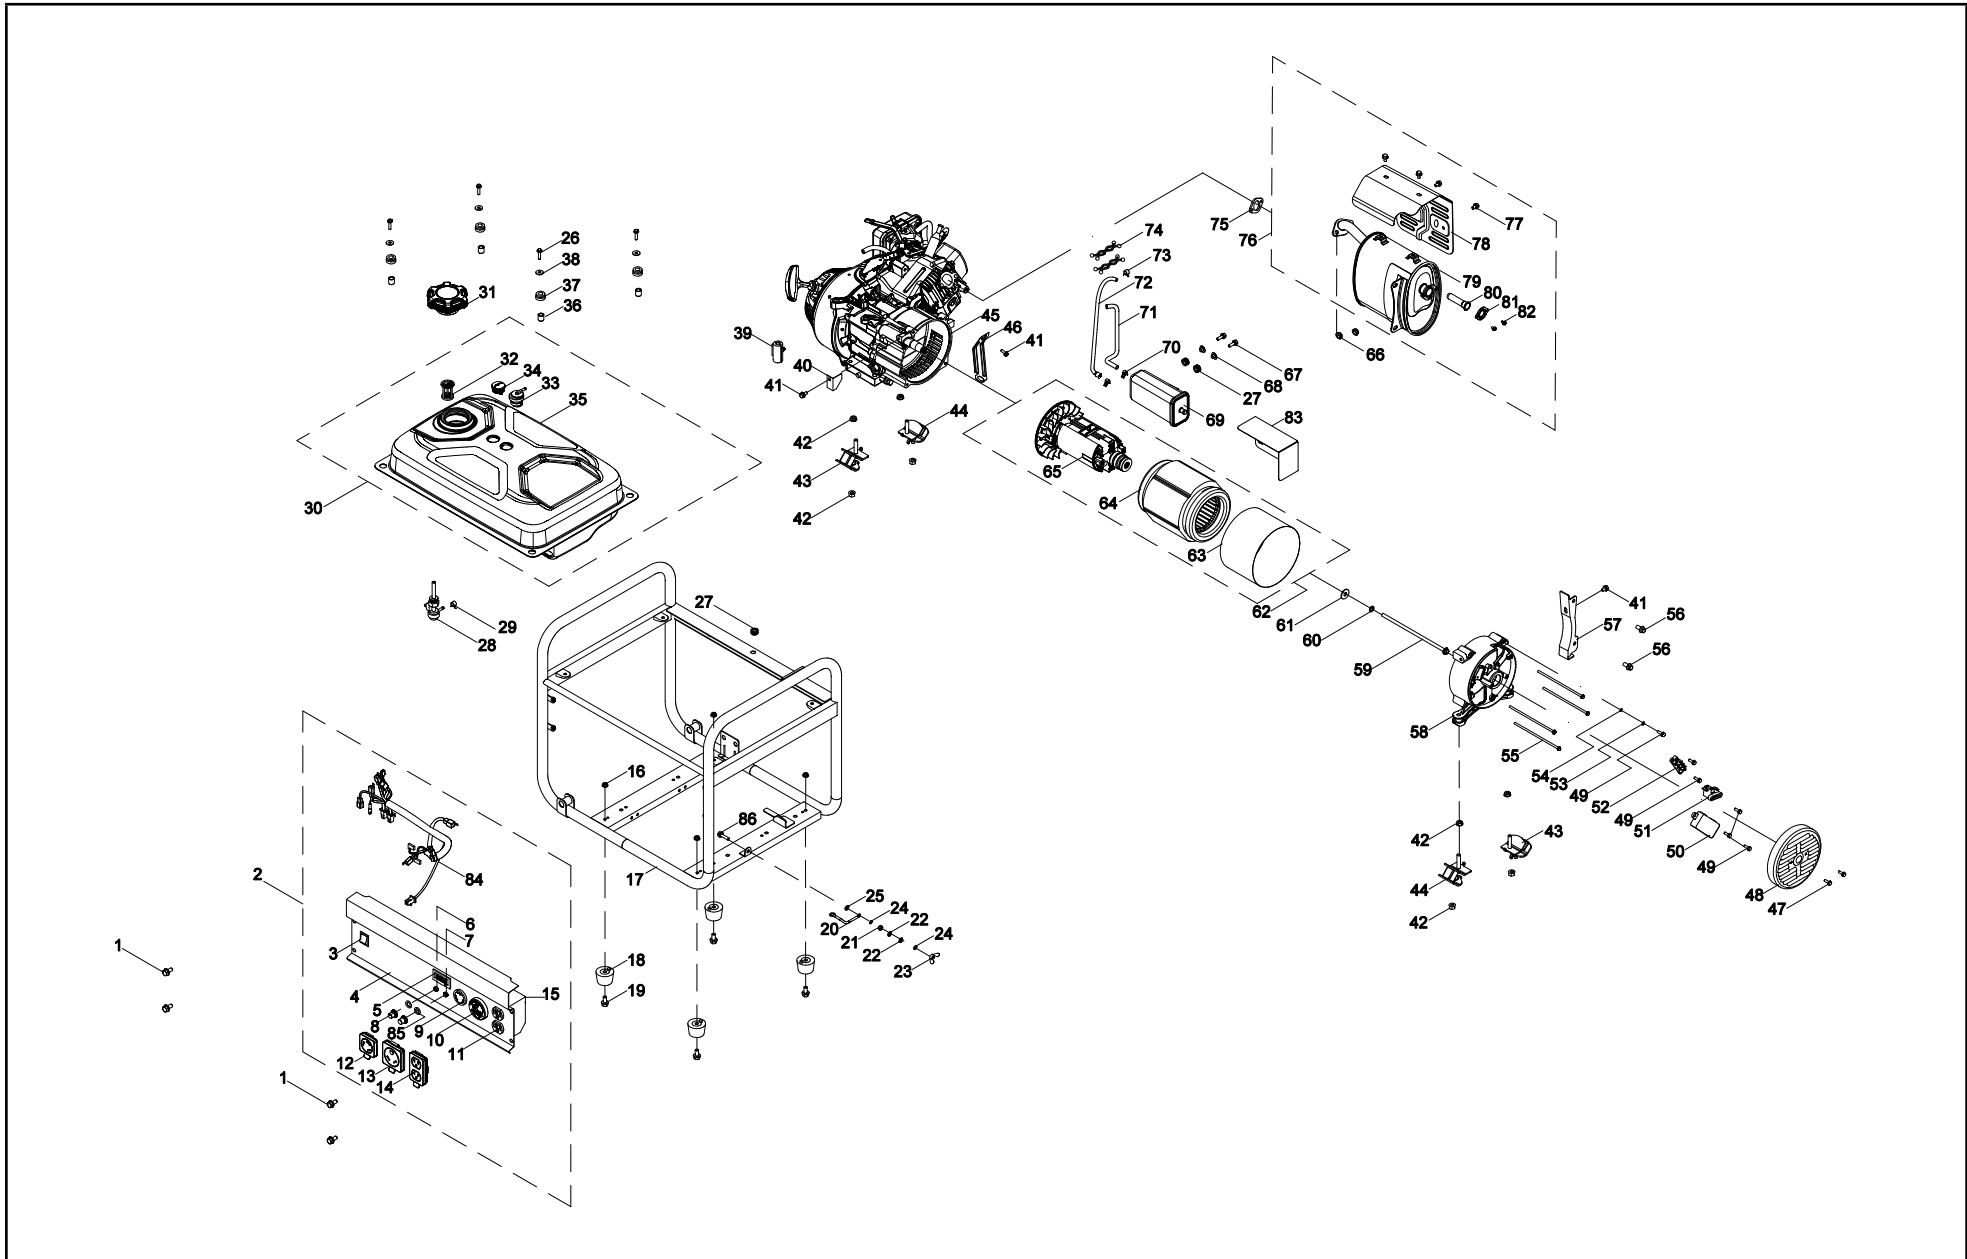

Champion Power Equipment, Inc., Santa Fe Springs, CA USA

MODEL #100896

PARTS INFORMATION

3500W PORTABLE GENERATOR

SERIAL NUMBER RANGE: 2006009300001+

An icon showing a person wearing a headset and holding a wrench, with an arrow pointing to a box, representing customer support and parts ordering.

GENERATOR PARTS DIAGRAM

GENERATOR PARTS LIST

| # | Part Number | Description | Qty. |
|----|----------------|------------------------------------|------|
| 1 | 100011261-0002 | Flange Bolt M6 × 12, Black Zinc | 4 |
| 2 | 100095690-0001 | Panel Assembly | 1 |
| 3 | 100019772-0001 | Switch | 1 |
| 4 | 100095895 | Control Panel | 1 |
| 5 | 100095927 | Intelligauge, VFT | 1 |
| 6 | 100019751 | 30Amp Circuit Breaker, Push Button | 1 |
| 7 | 100019754 | 20Amp Circuit Breaker, Push Button | 1 |
| 8 | 100120180 | Breaker Cover | 2 |
| 9 | 100020005 | Receptacle L5-30R | 1 |
| 10 | 100020008 | Receptacle TT-30R | 1 |
| 11 | 100020029 | Receptacle 5-20R, Duplex | 1 |
| 12 | 100731573 | Receptacle Cover L5-30R | 1 |
| 13 | 100731572 | Receptacle Cover TT-30R | 1 |
| 14 | 100731575 | Receptacle Cover 5-20R, Duplex | 1 |
| 15 | 100020100 | Protect Panel | 1 |
| 16 | 100011452-0003 | Lock Nut M6, Flange | 4 |
| 17 | 100086535-0001 | Frame 590 × 464 × 504.5 | 1 |
| 18 | 100022335 | Damping Support | 4 |
| 19 | 100010964-0002 | Screw M6 × 12 | 4 |
| 20 | 100009983 | Grounding Line 150 mm | 1 |
| 21 | 100011421-0003 | Flange Nut M6 | 1 |
| 22 | 100010920-0002 | Flat Washer Ø6 | 2 |
| 23 | 100010828-0002 | Butterfly Type Nut M6 | 1 |
| 24 | 100010886-0004 | Spring Washer Ø6 | 2 |
| 25 | 100011025-0001 | Lock Washer Ø6, Toothed | 1 |
| 26 | 100011268-0002 | Flange Bolt M6 × 25, Black | 4 |
| 27 | 100009075 | Rubber Damper | 3 |
| 28 | 100021153 | Fuel Valve | 1 |
| 29 | 100005138 | Clamp Ø9.5 × 8 | 1 |
| 30 | 100711534-0001 | Fuel Tank Assembly, 17.8 L, Yellow | 1 |