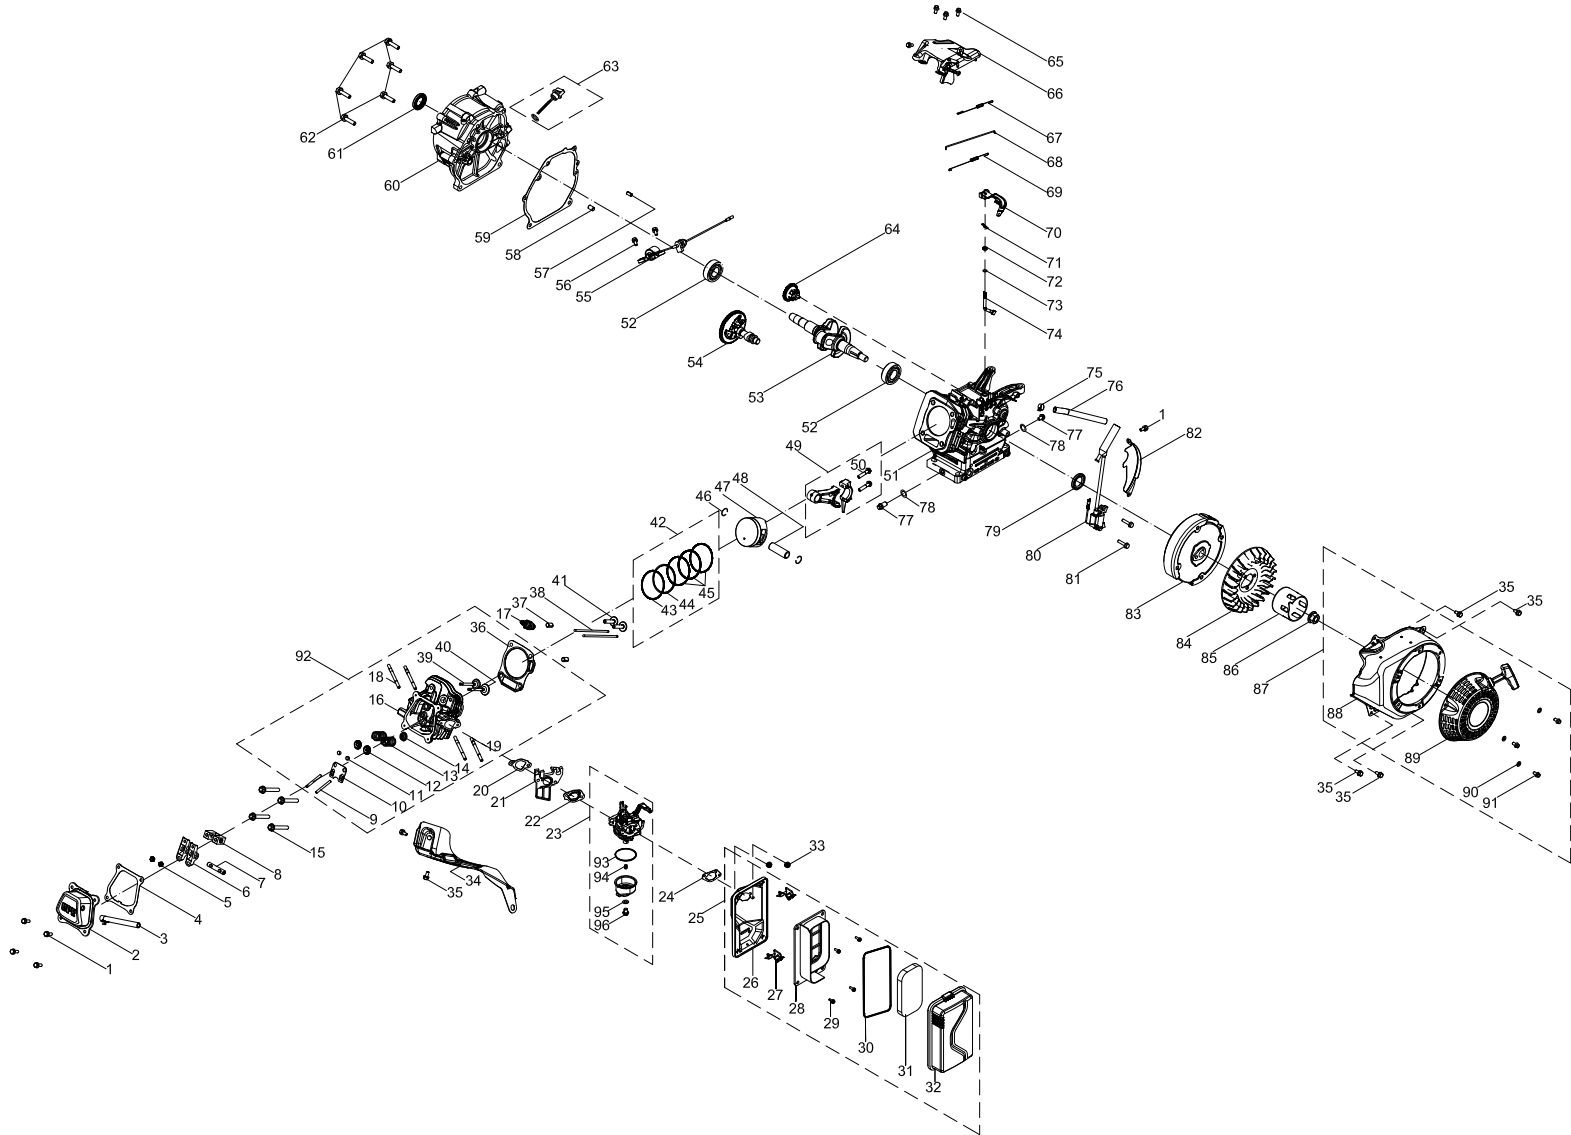

ENGINE PARTS DIAGRAM

ENGINE PARTS LIST

#	Part Number	Description	Qty.
1	100011264-0003	Flange Bolt M6 × 16, GB5789	5
2	100002335	Cylinder Head Cover(Cpe)	1
3	100031972	Breather Tube	1
4	100066138	Gasket, Cylinder Head Cover	1
5	100011463-0002	Flange Nut M6	2
6	100004431	Rocker Arm Assembly	2
7	100004512	Shaft, Rocker Arm	1
8	100004506	Retainer, Rocker Arm	1
9	100004505	Bolt, Rocker Arm	2
10	100004478	Guide Plate, Push Rod	1
11	100004588	Valve Adjust Cap, Exhaust	2
12	100004585	Valve Spring Seat, Exhaust	2
13	100004564	Spring, Valve	2
14	100004600	Oil Seal, Valve	1
15	100002464-0001	Flange Bolt M8 × 60	4
16	100002389	Cylinder Head	1
17	100009378	Spark Plug F6RTC	1
18	100010389	Stud Bolt M8 × 35	2
19	100010354	Stud Bolt M6 × 96	2
20	100092295	Gasket, Insulator	1
21	100005599	Insulator, Carburetor	1
22	100078606	Gasket, Carburetor	1
23	100086220-0001	Carburetor	1
24	100066136	Gasket, Air Filter Base	1
25	100004745	Air Filter Assembly	1
26	100005023	Air Filter Base	1
27	100004894	Air Filter Clip	2
28	100004877	Air Filter Separator	1
29	100011250-0002	Flange Bolt M5 × 14	4
30	100004795	Gasket, Air Filter Cover	1

#	Part Number	Description	Qty.
31	100004770	Air Filter Element	1
32	100004873	Air Filter Cover	1
33	100011452-0003	Lock Nut M6, Flange	2
34	100007111	Air Guide, Lower	1
35	100011261-0004	Flange Bolt M6 × 12, GB5789	6
36	100010213	Gasket, Cylinder Head	1
37	100010558	Dowel Pin Ø10 × 16	2
38	100004408	Push Rod	2
39	100004550	Valve, Exhaust	1
40	100004524	Valve, Intake	1
41	100004263	Lifter, Valve	2
42	100003245	Piston Ring Set	1
43	100003150	1st Piston Ring	1
44	100003191	2nd Piston Ring	1
45	100003283	Oil Ring	1
46	100003221	Circlip, Wrist Pin	2
47	100003081	Piston	1
48	100003125	Wrist Pin	1
49	100003448	Connecting Rod	1
50	100003430	Bolt, Connecting Rod	2
51	100002664	Crankcase	1
52	100010761	Bearing TM6205	2
53	100003770	Crankshaft	1
54	100092356	Camshaft	1
55	100010025	Oil Level Sensor	1
56	100011217-0002	Flange Bolt M6 × 16	2
57	100010544	Dowel Pin Ø7 × 14	1
58	100010554	Dowel Pin Ø9 × 14	1
59	100092294	Gasket, Crankcase Cover	1
60	100002990	Cover, Crankcase	1