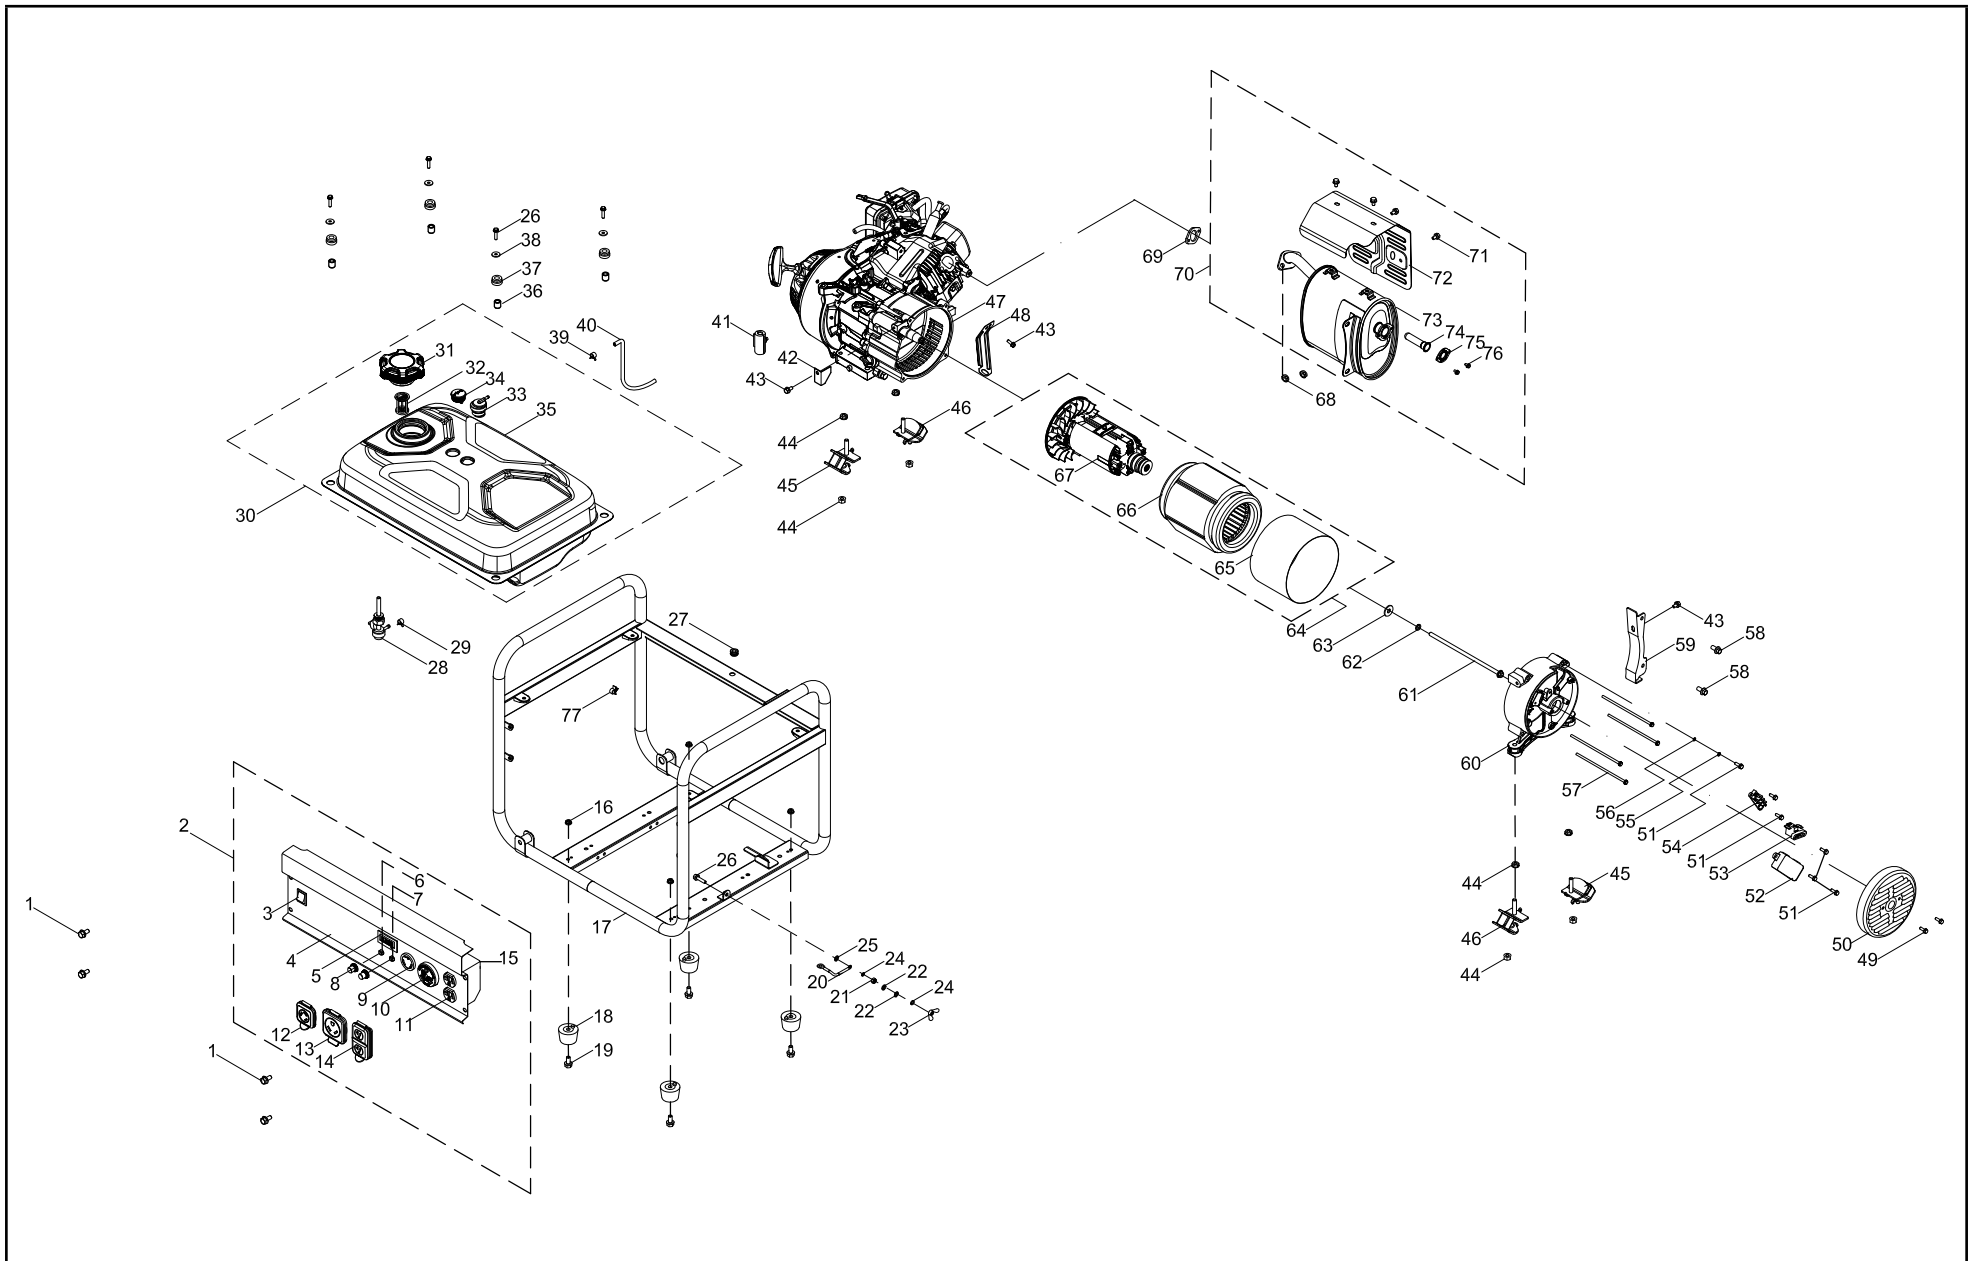

Champion Power Equipment, Inc., Santa Fe Springs, CA USA

MODEL #100559

PARTS INFORMATION

3500W PORTABLE GENERATOR

SERIAL NUMBER RANGE: 2006009300001+

An icon showing a person wearing a headset and holding a wrench, with an arrow pointing to a box, representing customer support and parts ordering.

GENERATOR PARTS DIAGRAM

GENERATOR PARTS LIST

#	Part Number	Description	Qty.
1	100011261-0002	Flange Bolt M6 × 12, Black Zinc	4
2	100095690-0001	Panel Assembly	1
3	100019772-0001	Switch	1
4	100095895	Control Panel	1
5	100095927	Intelligauge, VFT	1
6	100019751	30Amp Circuit Breaker, Push Button	1
7	100019754	20Amp Circuit Breaker, Push Button	1
8	100120180	Breaker Cover	2
9	100020005	Receptacle L5-30R	1
10	100020008	Receptacle TT-30R	1
11	100020029	Receptacle 5-20R, Duplex	1
12	100088269	Receptacle Cover L5-30R	1
13	100088268	Receptacle Cover TT-30R	1
14	100098921	Receptacle Cover 5-20R, Duplex	1
15	100020100	Protect Panel	1
16	100011452-0003	Lock Nut M6, Flange	4
17	100095689-0001	Frame 590 × 464 × 504.5	1
18	100022335	Damping Support	4
19	100010964-0002	Screw M6 × 12	4
20	100009983	Grounding Line 165.5 mm	1
21	100011421-0003	Flange Nut M6	1
22	100010920-0002	Flat Washer Ø6	2
23	100010828-0002	Butterfly Type Nut M6	1
24	100010886-0004	Spring Washer Ø6	2
25	100011025-0001	Lock Washer Ø6, Toothed	1
26	100011268-0002	Flange Bolt M6 × 25	5
27	100009075	Rubber Damper	1
28	100021153	Fuel Valve	1
29	100005138	Clamp Ø9.5 × 8	1