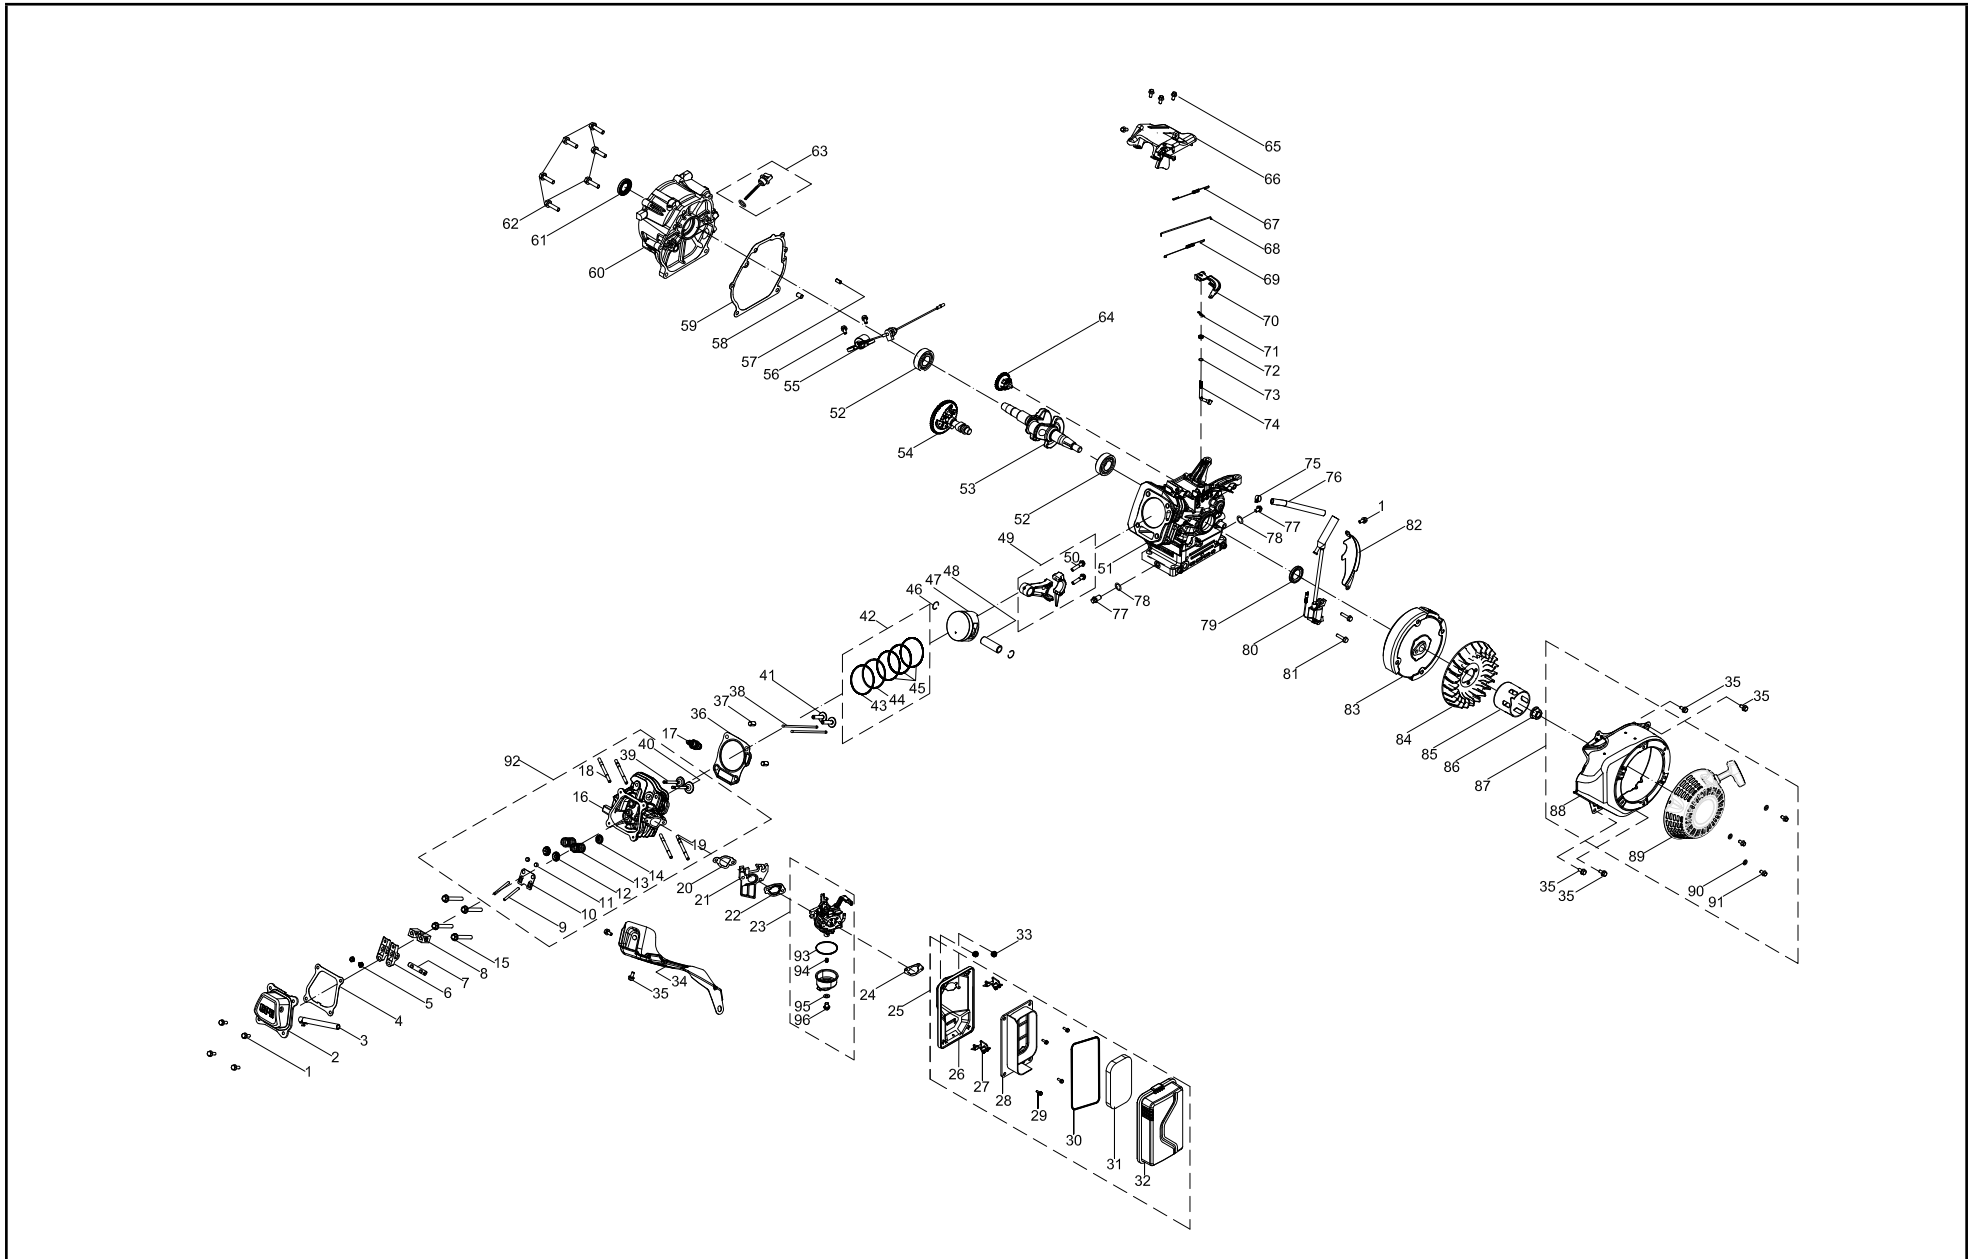

ENGINE PARTS DIAGRAM

ENGINE PARTS LIST

#	Part Number	Description	Qty.
1	100011264-0003	Flange Bolt M6 × 16, GB5789	5
2	100002335	Cylinder Head Cover(Cpe)	1
3	100031972	Breather Tube	1
4	100066138	Gasket, Cylinder Head Cover	1
5	100011463-0002	Flange Nut M6	2
6	100004431	Rocker Arm Assembly	2
7	100004512	Shaft, Rocker Arm	1
8	100004506	Retainer, Rocker Arm	1
9	100004505	Bolt, Rocker Arm	2
10	100004478	Guide Plate, Push Rod	1
11	100004588	Valve Adjust Cap, Exhaust	2
12	100004585	Valve Spring Seat, Exhaust	2
13	100004564	Spring, Valve	2
14	100004600	Oil Seal, Valve	1
15	100002464-0001	Flange Bolt M8 × 60	4
16	100002389	Cylinder Head	1
17	100009378	Spark Plug F6RTC	1
18	100010389	Stud Bolt M8 × 35	2
19	100010354	Stud Bolt M6 × 96	2
20	100092295	Gasket, Insulator	1
21	100005599	Insulator, Carburetor	1
22	100078606	Gasket, Carburetor	1
23	100086220-0001	Carburetor	1
24	100066136	Gasket, Air Filter Base	1
25	100004745	Air Filter Assembly	1
26	100005023	Air Filter Base	1
27	100004894	Air Filter Clip	2
28	100004877	Air Filter Separator	1
29	100011250-0002	Flange Bolt M5 × 14	4
30	100004795	Gasket, Air Filter Cover	1

#	Part Number	Description	Qty.
31	100004770	Air Filter Element	1
32	100004873	Air Filter Cover	1
33	100011452-0003	Lock Nut M6, Flange	2
34	100007111	Air Guide, Lower	1
35	100011261-0004	Flange Bolt M6 × 12, GB5789	6
36	100010213	Gasket, Cylinder Head	1
37	100010558	Dowel Pin Ø10 × 16	2
38	100004408	Push Rod	2
39	100004550	Valve, Exhaust	1
40	100004524	Valve, Intake	1
41	100004263	Lifter, Valve	2
42	100003245	Piston Ring Set	1
43	100003150	1st Piston Ring	1
44	100003191	2nd Piston Ring	1
45	100003283	Oil Ring	1
46	100003221	Circlip, Wrist Pin	2
47	100003081	Piston	1
48	100003125	Wrist Pin	1
49	100003448	Connecting Rod	1
50	100003430	Bolt, Connecting Rod	2
51	100002664	Crankcase	1
52	100010787	Bearing TM6205 - P63	2
53	100003770	Crankshaft	1
54	100092356	Camshaft	1
55	100010025	Oil Level Sensor	1
56	100011217-0002	Flange Bolt M6 × 16	2
57	100010544	Dowel Pin Ø7 × 14	1
58	100010554	Dowel Pin Ø9 × 14	1
59	100092294	Gasket, Crankcase Cover	1
60	100002990	Cover, Crankcase	1