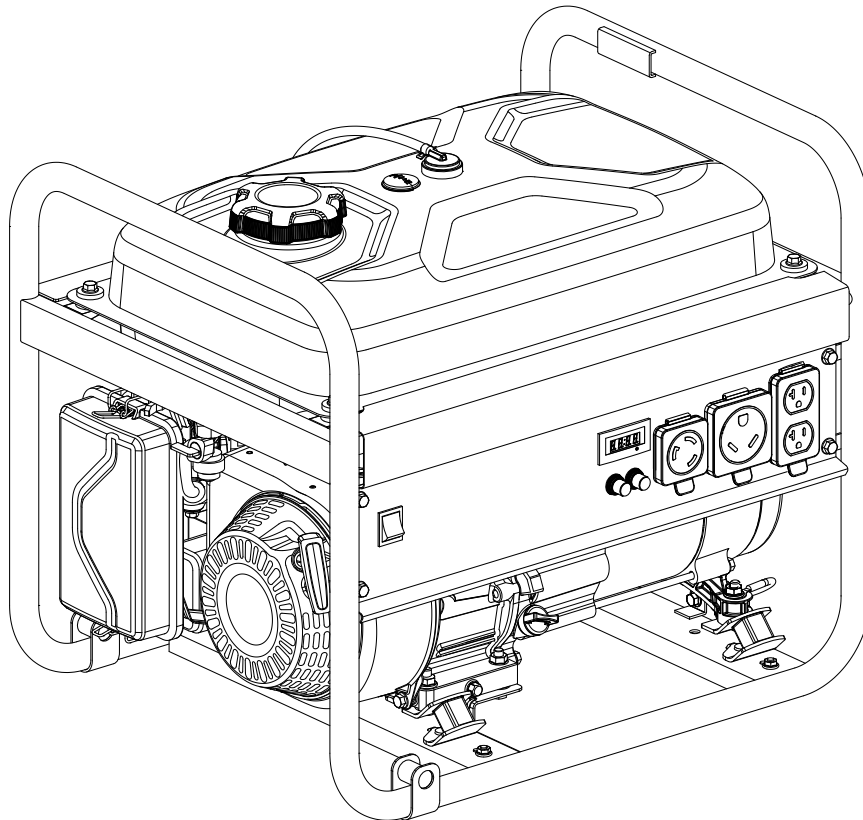

Champion Power Equipment, Inc., Santa Fe Springs, CA USA

MODEL #100559

PARTS INFORMATION

3500W PORTABLE GENERATOR

SERIAL NUMBER RANGE: 2006009300001+

An icon showing a person wearing a headset and holding a wrench, with an arrow pointing to a box, representing customer support and parts ordering.

#	Part Number	Description	Qty.
30	100095592-0001	Fuel Tank Assembly, 17.8L , Yellow	1
	S/N: <2004005000385		
	100711534-0001		
	S/N: 2004005000385+		
31	100142004	Fuel Tank Cap	1
32	100714493	Fuel Filter	1
33	100099571	Reversal Valve	1
34	100712045	Gauge, Fuel Level	1
35	100713756-0001	Fuel Tank, 17.8L	1
36	100021118	Bushing, Ø12 × Ø9 × 13	4
37	100032369	Vibration Mounting, Fuel Tank	4
38	100010439-0001	Washer Ø6.5 × 2 × Ø25	4
39	100005148	Clamp Ø8	1
40	100086538	Connection Tube 654 mm	1
41	100000657	Cable Clamp	1
42	100020165	Support, End Cover	1
43	100011261-0004	Flange Bolt M6 × 12	3
44	100011453-0003	Lock Nut M8, Flange	8
45	100021000-0001	Vibration Mount, Support 2	2
46	100020986-0001	Vibration Mount, Support 1	2
47	1ZC7DF0N3	Engine, 208 cc	1
48	100021030	Holder, Air Cleaner	1
49	100011250-0002	Flange Bolt M5 × 14	2
50	100018658-0023	Generator End Cover, Yellow	1
51	100011252-0001	Flange Bolt M5 × 18	6
52	100018603	AVR	1
53	100018592	Carbon Brush Assembly	1
54	100018701	Terminal Block	1
55	100010885-0004	Spring Washer Ø5	1
56	100010919-0002	Flat Washer Ø5	1