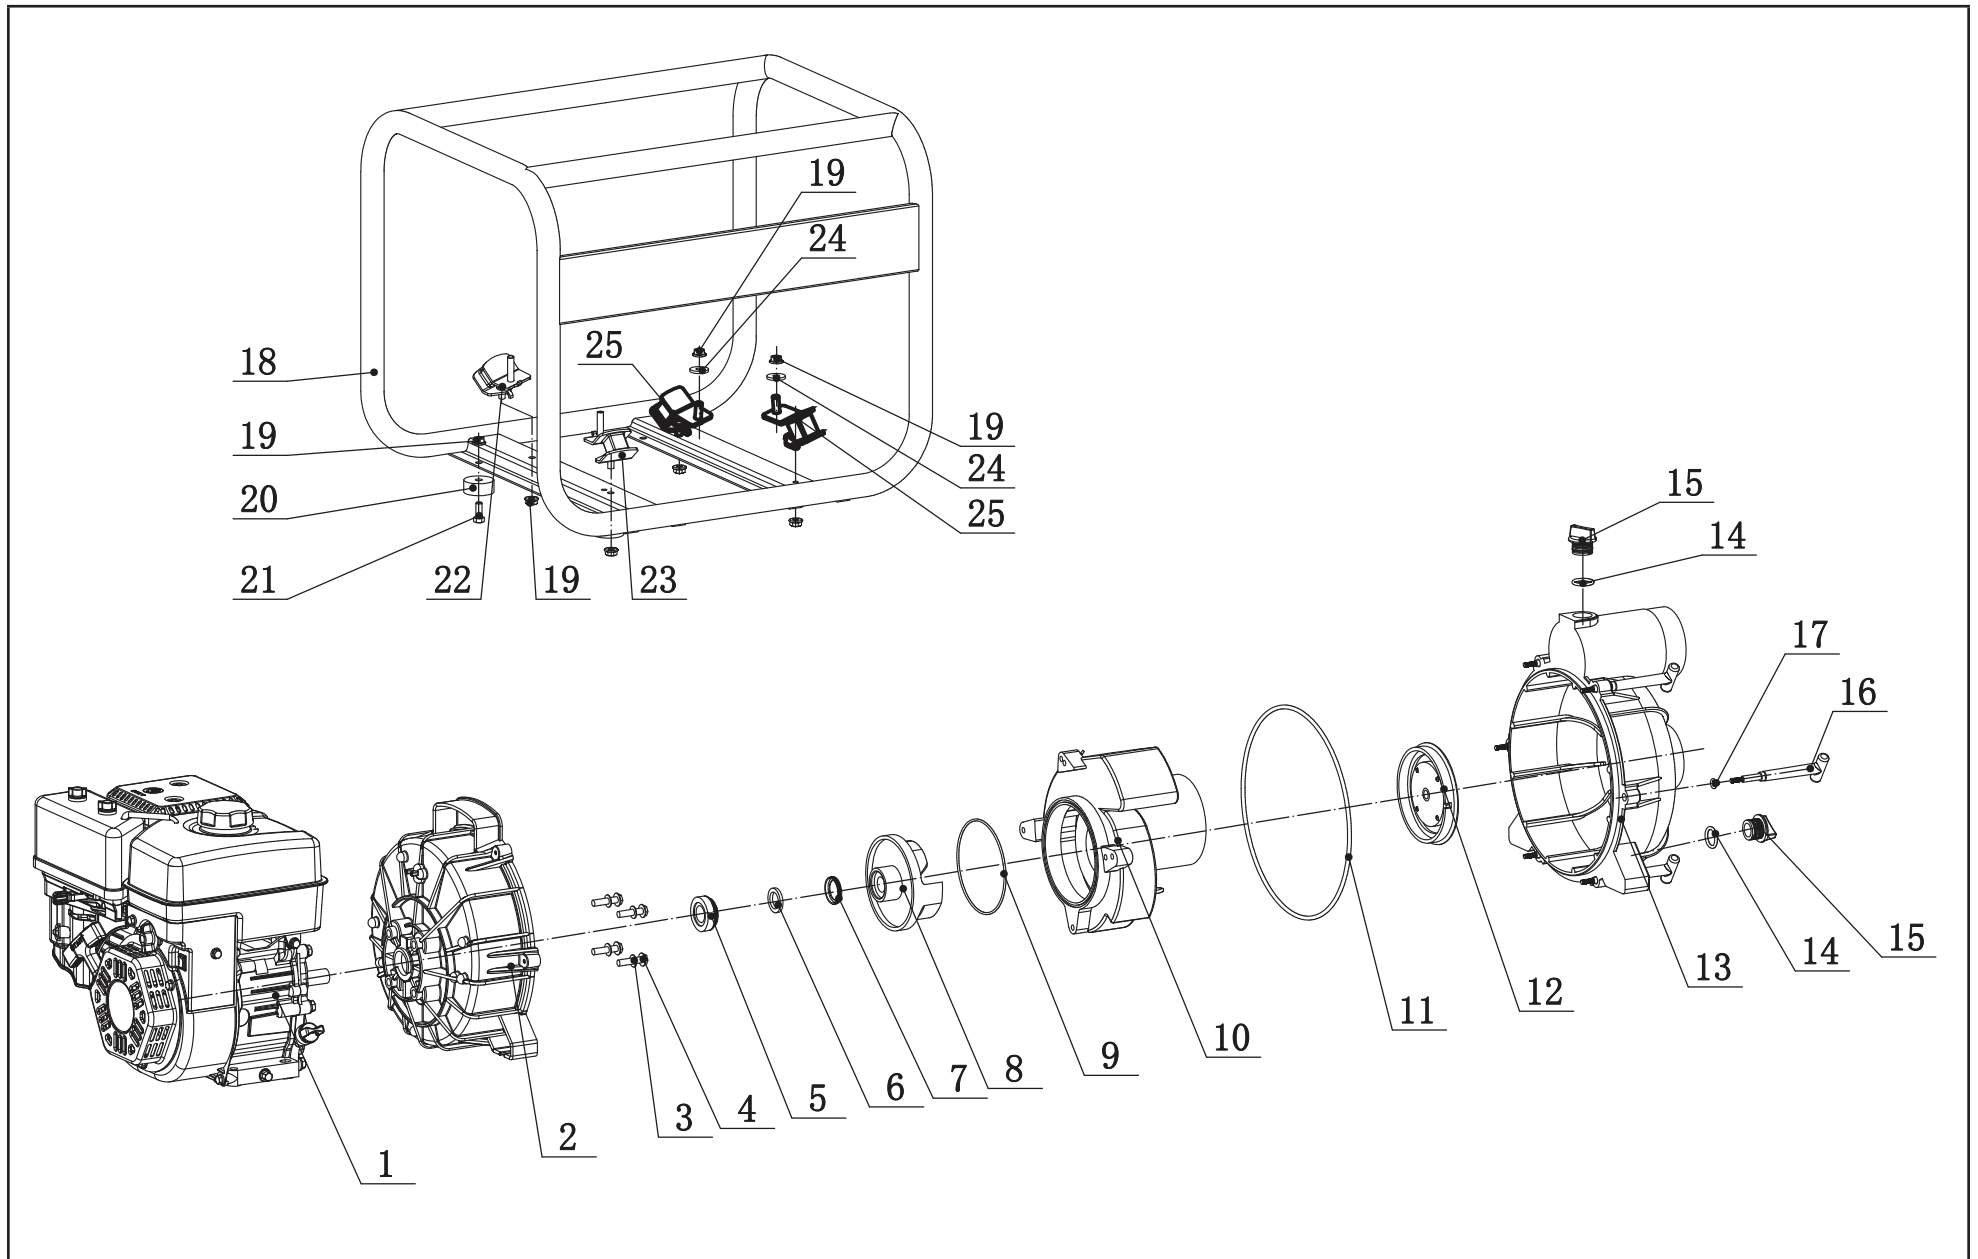

TABLE OF CONTENTS

Semi-Trash Pump Parts Diagram	3
Semi-Trash Pump Parts List	4
Engine Parts Diagram	5
Engine Parts List	6

SEMI-TRASH PUMP PARTS DIAGRAM

SEMI-TRASH PUMP PARTS LIST

#	Part Number	Description	Qty.
1	26.116	Engine, 196cc	1
2	221.251303.01	Base, Pump	1
3	202.251002.00	Washer Ø8, Copper	4
4	1.5789.0835	Flange Bolt M8 x 35	4
5	202.250300.02	Water Seal	1
6	202.251301.02	Friction-Piece	1
7	221.251302.01	Seal	1
8	221.251106.01	Impeller	1
9	1.3452.1.12503	Seal, Impeller	1
10	221.251202.01	Cover, Impeller	1
11	1.3452.1.26605	Seal, Pump Body	1
12	221.251105.01	Valve, One Way	1
13	221.251101.01	Body, Pump	1
14	1.3452.1.01803	Seal, Plug	2
15	221.251401.01	Plug	2
16	221.251114.01	"T" Bolt	6
17	1.3452.1.00503	Seal, "T" Bolt	6
18	6.1.110.2	Frame, 585 x 485 x 482	1
	S/N:<20MAY1800646		
	61110.1.2		
	S/N:>20JUL1400753		
19	1.6177.1.08	Nut M8	12
20	203.201400.01	Rubber	4
21	1.5783.0820	Bolt M8 x 20	4
22	122.201200.07	Motor Mount 2	1
	S/N:<20MAY1800646		
	122.201200.00		
	S/N:>20JUL1400753		