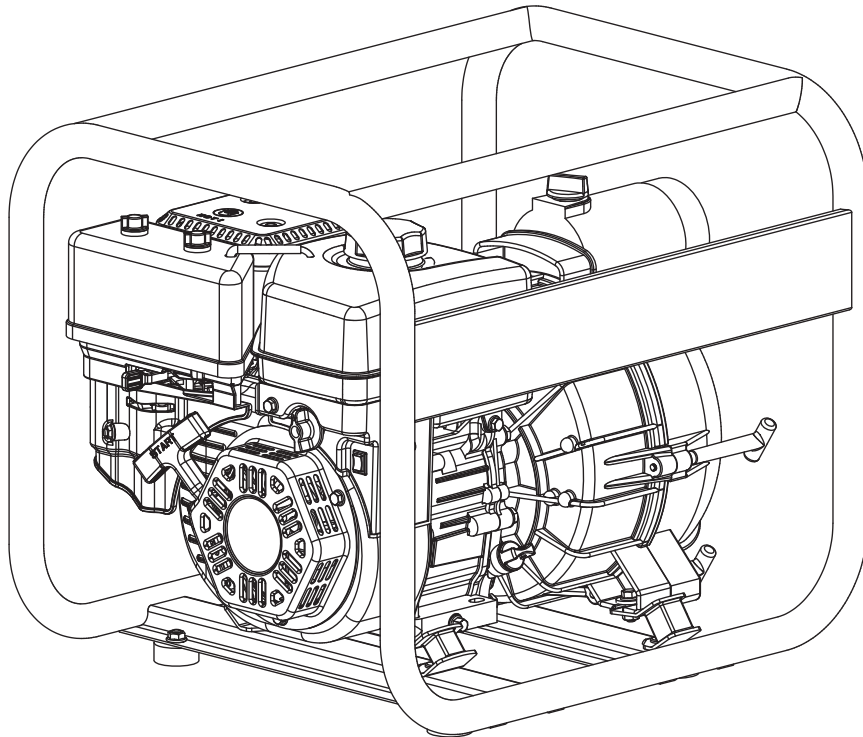

MODEL #66525

Champion Power Equipment, Inc., Santa Fe Springs, CA USA