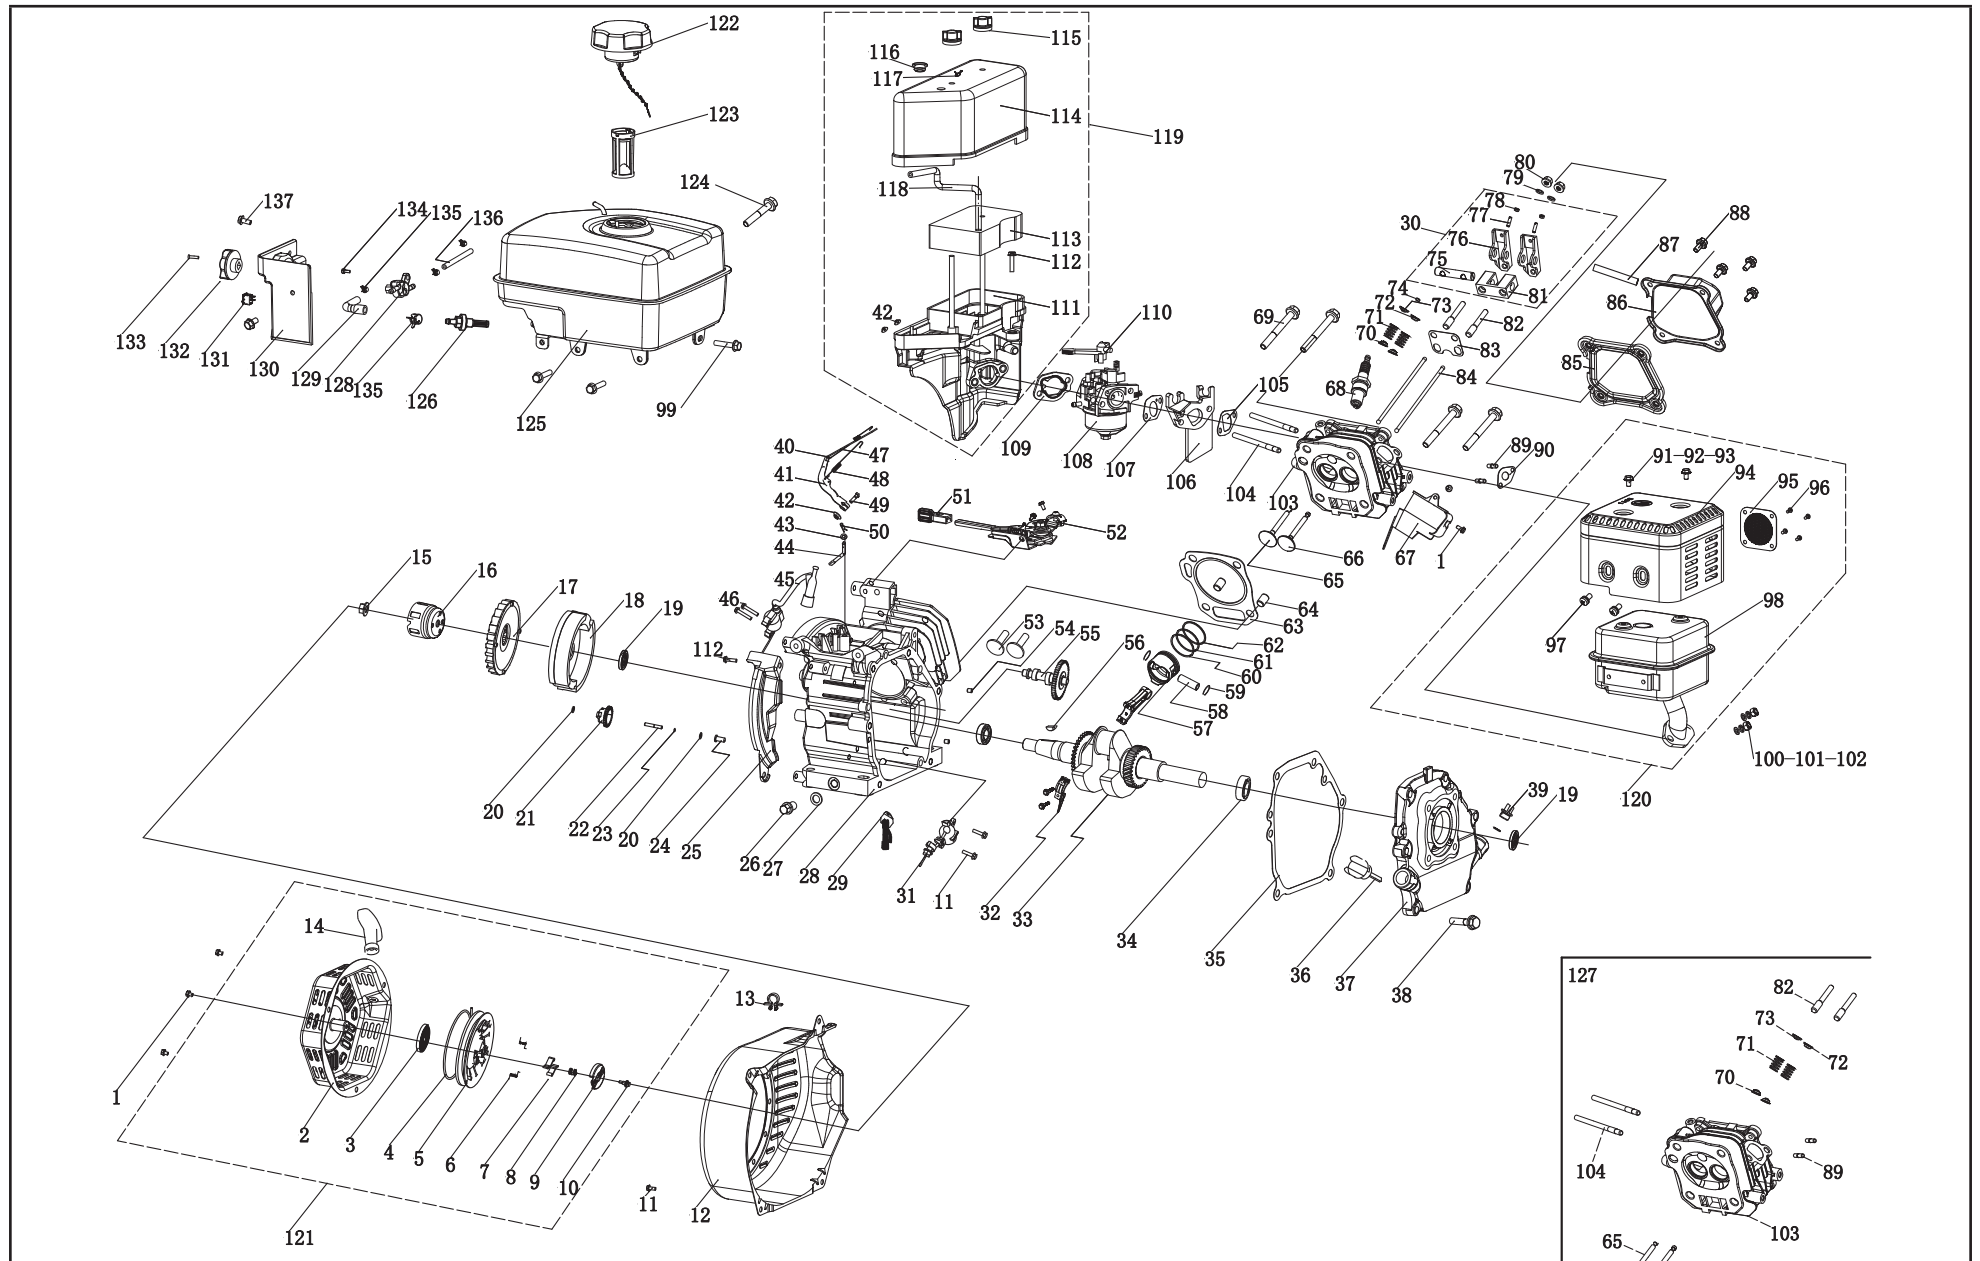

ENGINE PARTS DIAGRAM

ENGINE PARTS LIST

#	Part Number	Description	Qty.
1	1.5789.0608	Flange Bolt M6 x 8	5
2	22.061100.00.2	Cover, Recoil Starter, Black	1
3	21.061005.00	Spring, Recoil Starter	1
4	2.10.003.1	Rope Ø4 x 1550, Black	1
5	21.061001.01	Reel, Recoil Starter	1
6	45.060003.00	Spring, Ratchet	2
7	45.060002.00	Starter Ratchet, Steel	2
8	45.060009.00	Spring, Ratchet Guide	1
9	45.060007.00	Ratchet Guide	1
10	45.060008.00	Screw, Ratchet Guide	1
11	1.5789.0612	Flange Bolt M6 x 12	8
12	24.080100.01.48	Fan Cover, Yellow	1
13	2.05.002	Clamp Ø9.5 x 5	1
14	21.061300.00	Handle, Recoil, Soft	1
15	2.02.006	Nut M14 x 1.5	1
16	21.060001.01	Pulley, Starter	1
17	23.080001.00	Cooling Fan	1
18	24.120100.06	Flywheel	1
19	2.11.001	Oil Seal Ø25 x Ø41.3 x 6	2
20	2.03.020.1	Washer Ø6.2 x Ø15 x 0.5, Black	2
21	21.110100.00	Gear, Governor	1
22	21.110013.00	Shaft, Governor Gear	1
23	21.110011.00	Clip, Governor Gear	1
24	21.110012.01	Bushing, Governor Gear, Steel	1
25	23.080600.00	Air Guide, Right	1
26	2.08.037	Drain Bolt M10 x 1.25 x 25	2
27	2.03.016	Washer Ø10 x Ø16 x 1.5, Drain Bolt	2
28	26.030100.00	Crankcase	1
29	21.120400.01	Diode Assembly	1
30	24.040200.00	Rocker Arm Assembly	1

#	Part Number	Description	Qty.
31	21.127000.02	Oil Level Sensor	1
32	23.050200.00	Connecting Rod	1
33	25.050100.02	Crankshaft	1
34	1.276.6205	Bearing 6205	2
35	24.030008.00	Gasket, Crankcase Cover	1
36	22.031000.00.48	Oil Dipstick Assembly, Yellow	1
37	24.030007.00	Cover, Crankcase	1
38	1.5789.0832	Flange Bolt M8 x 32	6
39	22.031000.01.48	Oil Filter Cap, Yellow	1
40	23.110005.01	Spring, Throttle Return	1
41	21.110003.00	Arm, Governor	1
42	1.6177.06	Flange Nut M6	3
43	2.03.021.1	Washer Ø6.4 x Ø13 x 1, Black	1
44	21.110001.00	Shaft, Governor Arm	1
45	22.123000.02	Ignition Coil	1
46	1.5789.0625	Flange Bolt M6 x 25	2
47	23.110006.00	Rod, Governor	1
48	23.110007.00	Spring, Governor	1
49	2.08.040	Bolt M6 x 21, Governor Arm	1
50	21.110008.00	Pin, Shaft	1
51	24.111008.01.48	Grip Sheath, Speed Governor, Yellow	1
52	24.111000.01	Control Assembly	1
53	25.040013.00	Lifter, Valve	2
54	2.04.001	Dowel Pin Ø9 x 14	2
55	27.041000.01	Camshaft	1
56	2.14.012	Woodruff Key 4 x 7.5 x 19	1
57	26.050005.00	Piston	1
58	23.050003.00	Pin, Piston	1
59	2.09.001	Circlip Ø18 x Ø1	2
60	26.050303.00	Ring, Oil	1