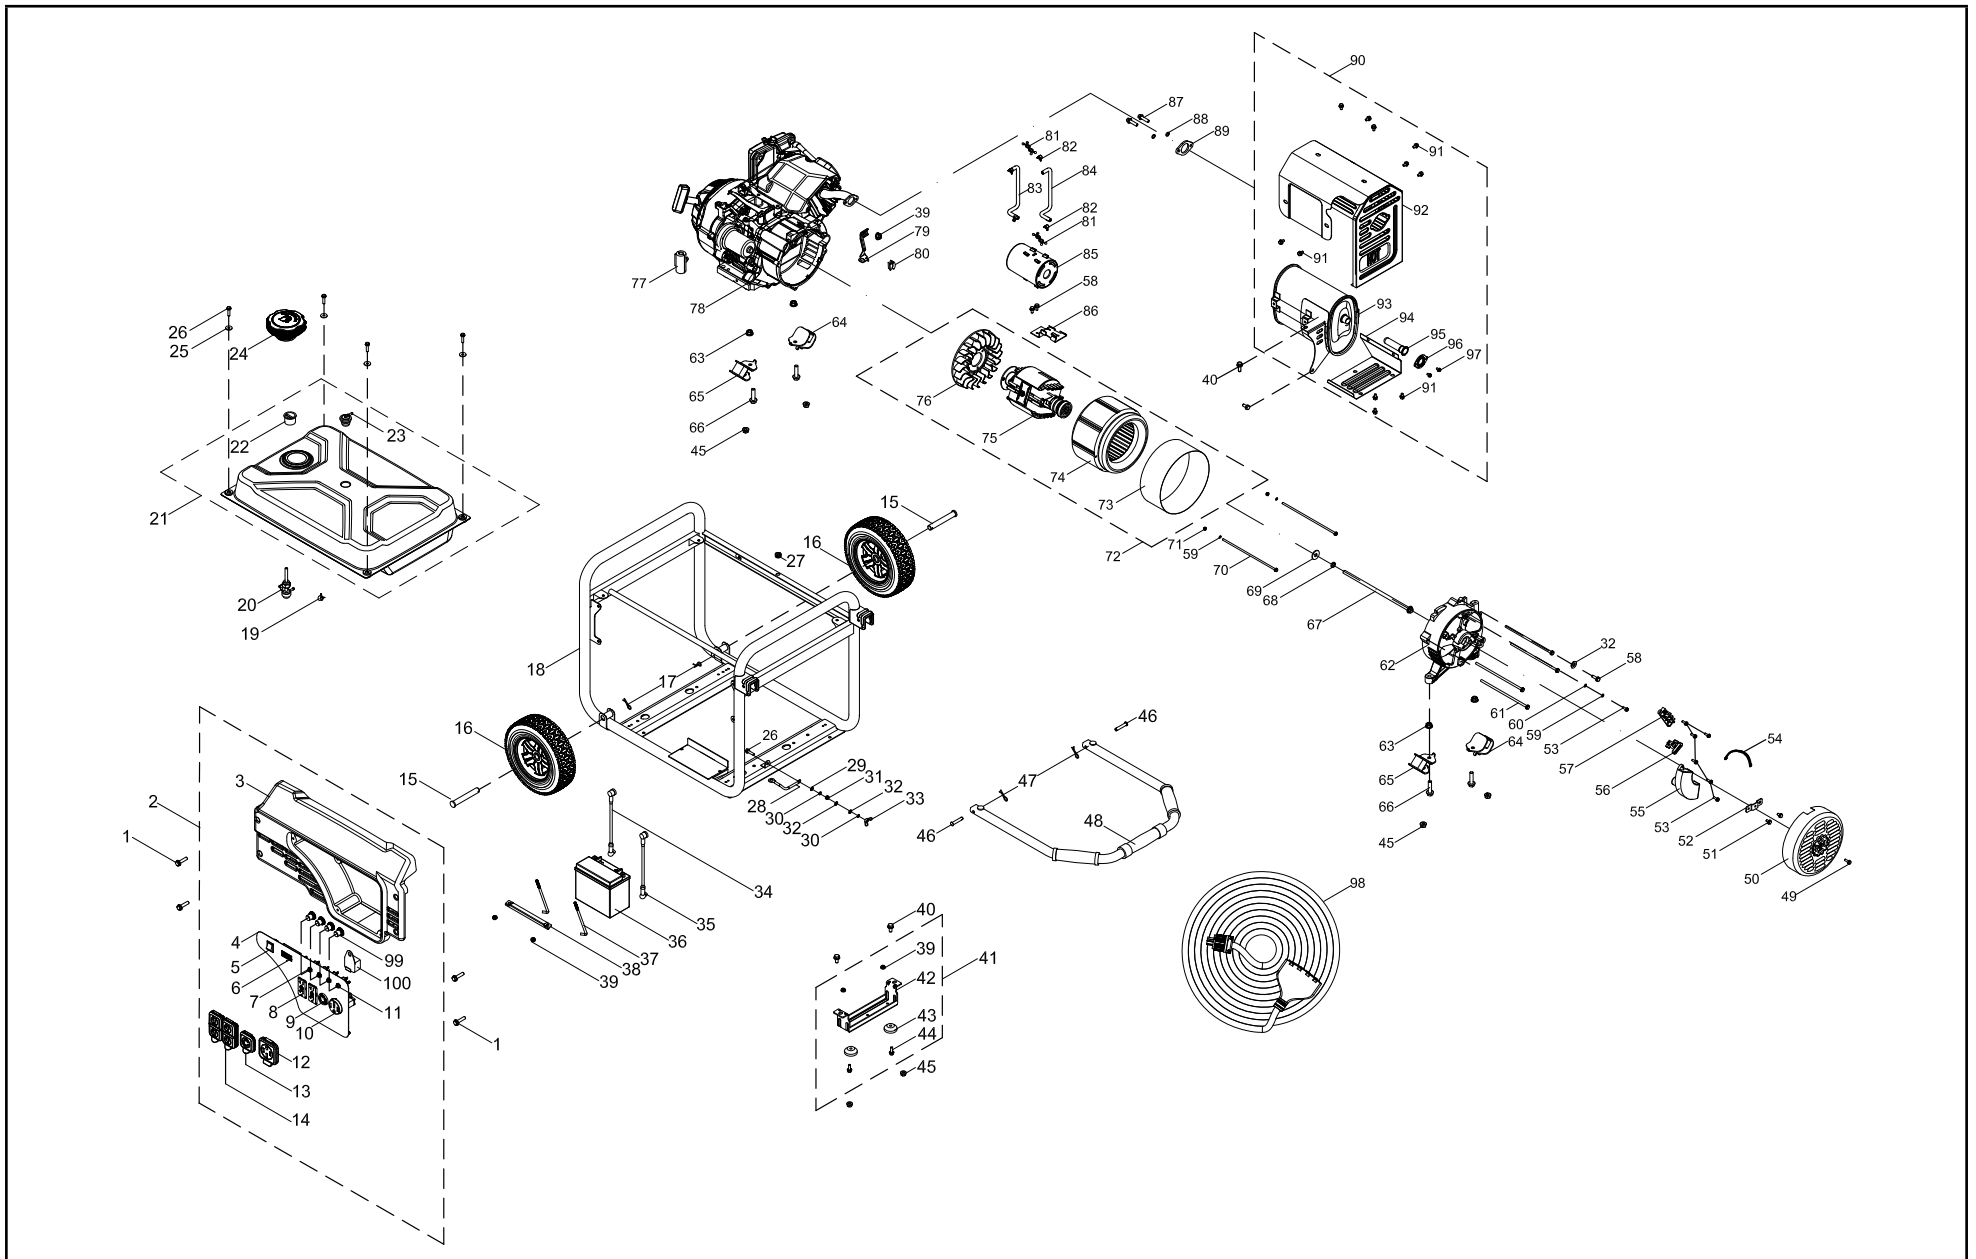

TABLE OF CONTENTS

Generator Parts Diagram	3
Generator Parts List	4
Engine Parts Diagram	6
Engine Parts List	7
Wiring Diagram	9

GENERATOR PARTS DIAGRAM

GENERATOR PARTS LIST

#	Part Number	Description	Qty.
1	100011530-0002	Flange Bolt M6 x 16	4
2	100156698-0001	Panel Assembly	1
3	100019844	Protect Panel	1
4	100086301	Control Panel	1
5	100019771-0001	Switch	1
6	100019890	Intelligauge, VFT	1
7	100019754	20Amp Circuit Breaker, Push Button	2
8	100052461-0001	Receptacle GFCI 5-20R, Duplex	2
9	100020021	Receptacle L14-30R	1
10	100020022	Receptacle 14-50R	1
11	100019751	30Amp Circuit Breaker, Push Button	2
12	100088266	Receptacle Cover 14-50R	1
13	100088267	Receptacle Cover L14-30R	1
14	100088270	Receptacle Cover GFCI 5-20R, Duplex	2
15	100011064-0002	Roll Pin Ø16 x 100	2
16	100092299-0001	9.5 In. Wheel, Black	2
17	100023414-0001	R-pin	2
18	100085051-0001	Frame	1
19	100005138	Clamp	1
20	100021153	Fuel Valve	1
21	100136768-0001	Fuel Tank, 21.5 L	1
22	100032382	Fuel Level Filter Assembly	1
23	100008968	Reversal Valve	1
24	100091755	Fuel Tank Cap	1
25	100010439-0002	Washer Ø6.5 x 2 x Ø25	4
26	100011268-0003	Flange Bolt M6 x 25	5
27	100009075	Rubber Damper	1
28	100009983	Grounding Line	1
29	100011025-0001	Lock Washer Ø6, Toothed	1
30	100010886-0004	Spring Washer Ø6	2