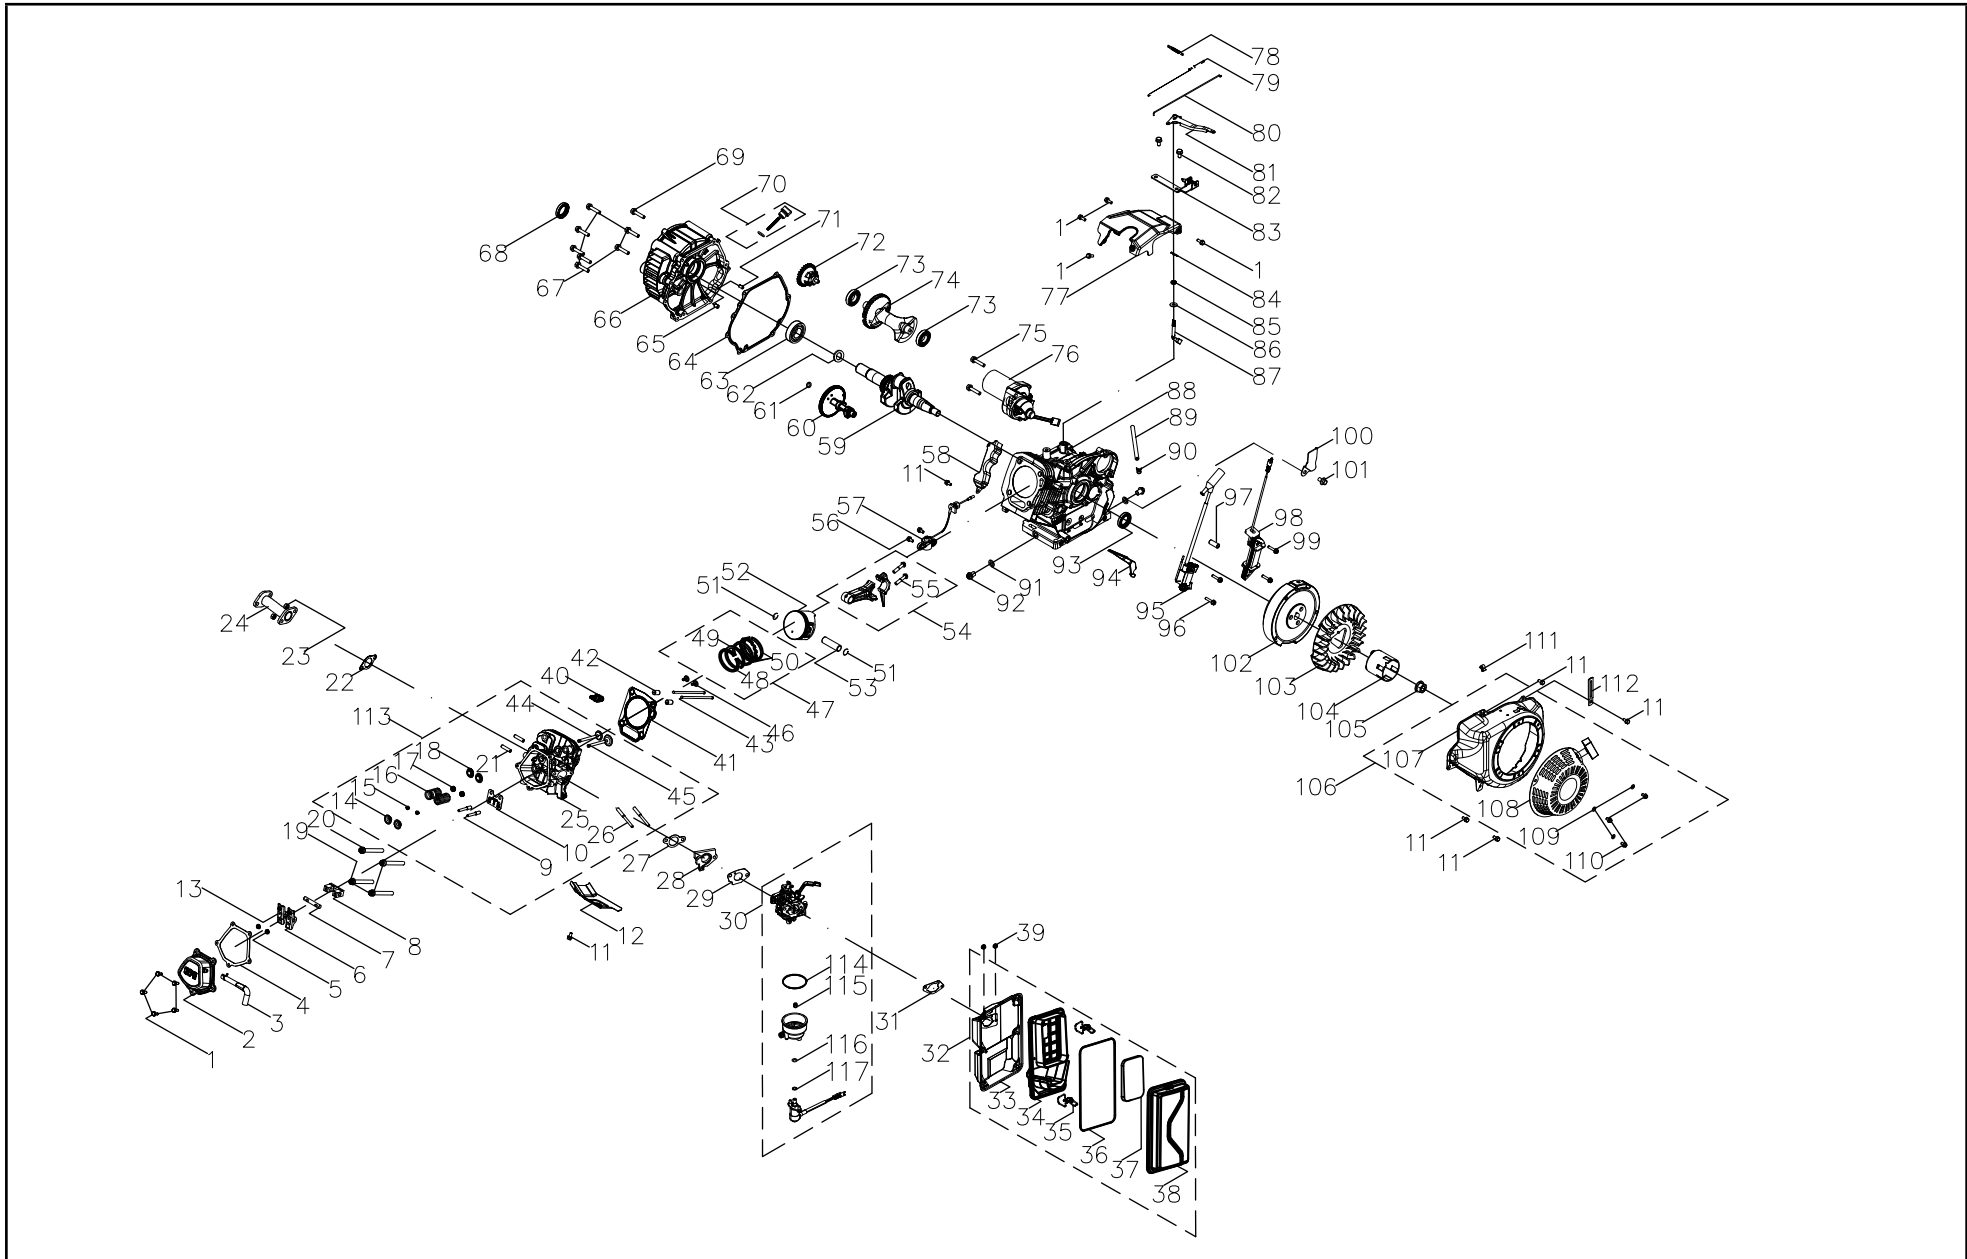

#	Part Number	Description	Qty.
61	100011304-0002	Flange Bolt M6 x 194	4
62	100018572	End Housing	1
63	100011456-0003	Flange Nut M10 x 1.25	4
64	100068992	Vibration Mount, Support 1	2
65	100031984	Vibration Mount, Support 2	2
66	100011381-0002	Flange Bolt M10 x 1.25 x 40	4
67	100033045-0001	Flange Bolt M10 x 1.25 x 280	1
68	100010888-0002	Spring Washer Ø10	1
69	100010905-0001	Washer Ø10	1
70	100031927-0001	Flange Bolt M5 x 225	2
71	100011419-0001	Flange Nut M5	2
72	100091342	Alternator Assembly, Al, Ø204 x 155 mm	1
73	100091343-0001	Stator Cover, 147.5 mm	1
74	100091341	Stator Assembly, Al, Ø204 x 155 mm	1
75	100091340	Rotor Assembly, Al, Ø119 x 155 mm	1
76	100007025	Cooling Fan	1
77	100000657	Cable Clamp	1
78	1ZC7DF0N7	Engine, 420 cc	1
79	100021039	Holder, Air Cleaner	1
80	100018704	Rubber Plug	1
81	100000658	Clamp 2	2
82	100005148	Clamp 1, Ø8	2
83	100006138	Connection Tube Assembly 1	1
84	100087746	Connection Tube	1
85	100008945	Carbon Canister, 650 cc	1
86	100008675-0001	Holder, Carbon Canister	1
87	100011553-0001	Flange Bolt M8 x 32	2
88	100010887-0004	Spring Washer Ø8	2
89	100052281	Gasket, Exhaust Pipe	1
90	100123501	Exhaust Muffler Assembly	1
91	100011260-0004	Flange Bolt M6 x 10	11

#	Part Number	Description	Qty.
92	100127251	Muffler Guard	1
93	100735401	Muffler	1
94	100006876	Side Plate 2, Muffler Cover	1
95	100006594	Spark Arrester Assembly	1
96	100006999	Plate, Spark Arrester	1
97	100011247-0003	Flange Bolt M5 x 8	2
98	100140788	Extension Wire	1
99	100120180	Breaker Cover	4
100	100010040	Oil Sensor	1

ENGINE PARTS DIAGRAM