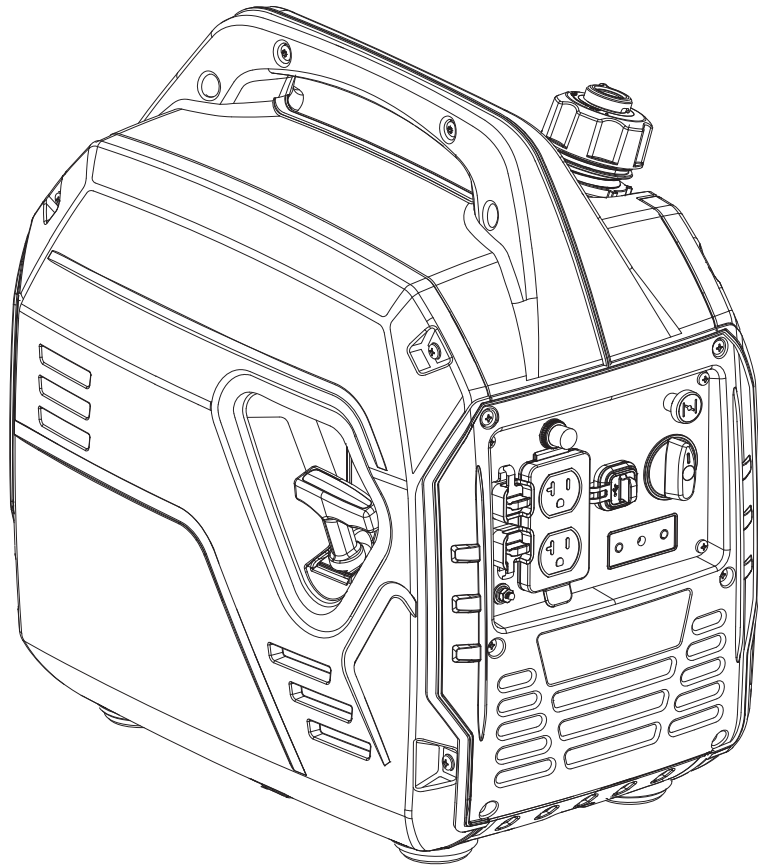

Champion Power Equipment, Inc., Santa Fe Springs, CA EE.UU.

**MODELO #200949**