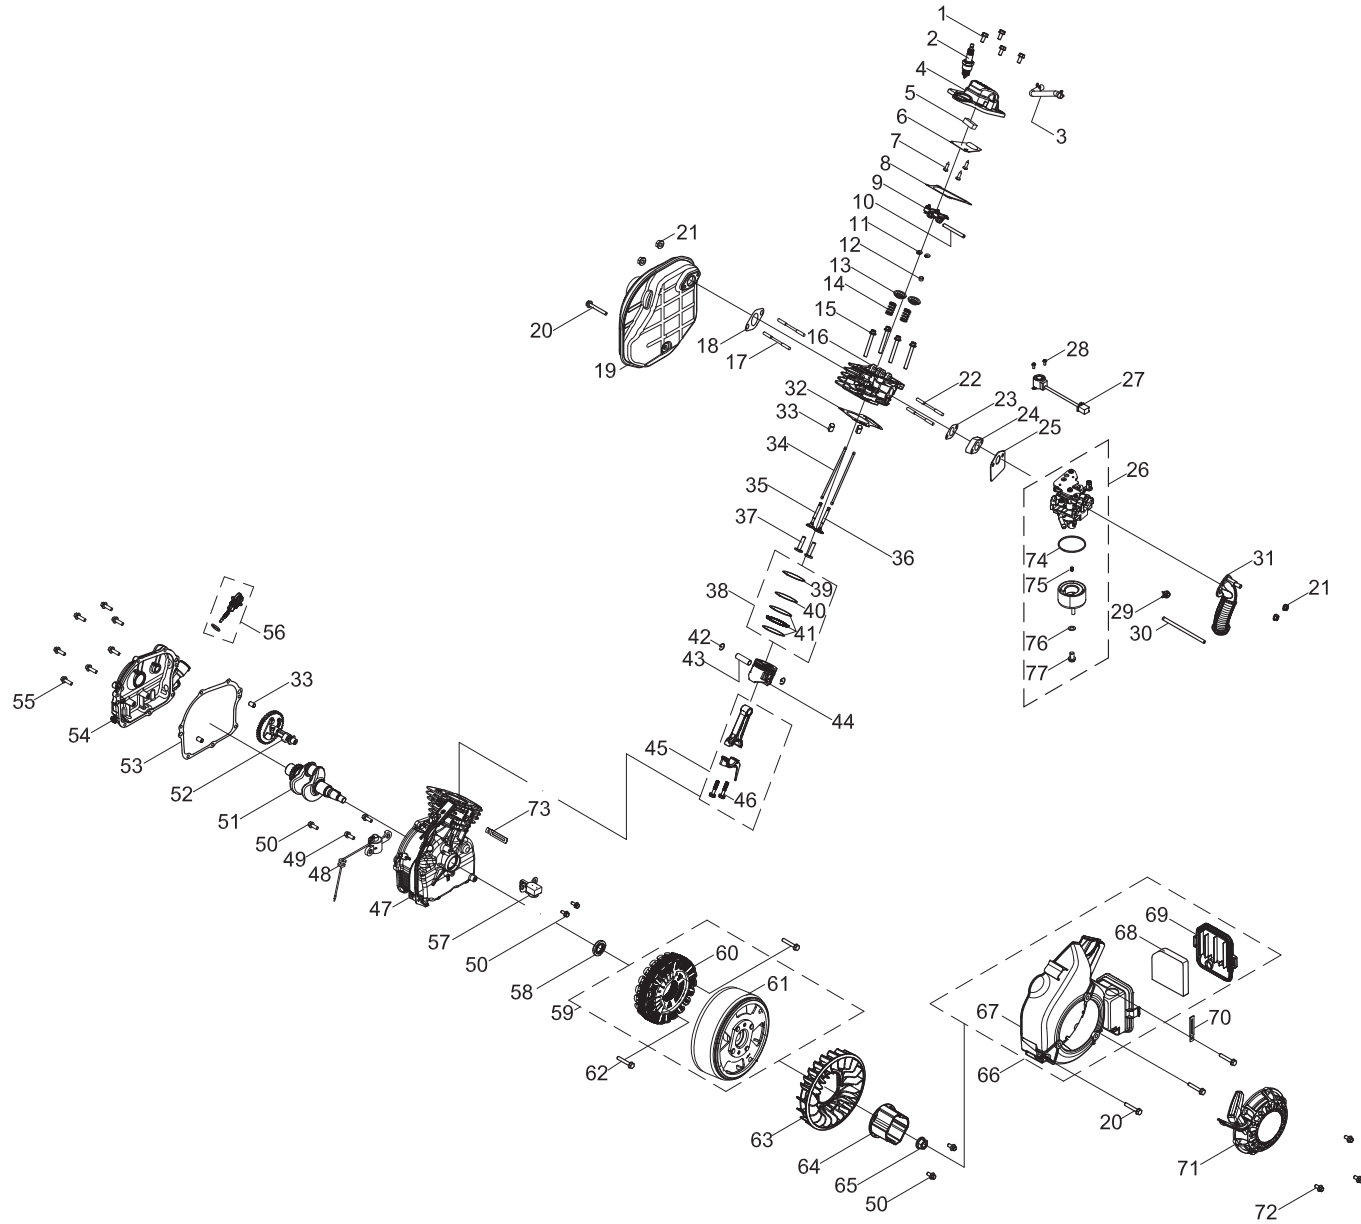

#	Part Number	Description	Qty.
61	100093250-0005	Self-tapping Screw ST4.8 x 20	2
62	100092441-0007	Housing Assembly, Right Handle, Black	1
63	100139138	Housing, Right Handle, Black	1
64	100092444-0005	Spark Plug Maintenance Plate, Black	1
65	100142057-0002	Housing Panel, Right, Black	1
66	100142061-0002	Maintenance Panel, Black	1
67	100146896	1/4 Turn Dial Washer	2
68	100146895	1/4 Turn Dial Spring	2
69	100146894-0001	1/4 Turn Dial Lever	2
70	100142059-0001	1/4 Turn Dial	2
71	100157108-0004	Housing Assembly, Right, Black	1
72	100072715	Vibration Mount, Support	4
73	100088546	Housing Assembly, Bottom, Black	1
74	100072711	Housing, Bottom, Black	1
75	100072994	Step Nut M6	6
76	100072710	Rubber Damper	1
77	100011452-0003	Nut M6	4
78	100072712	Foot, Bottom Housing	4
79	100154370-0004	Maintenance Panel Assembly, Black	1
80	100011419-0001	Nut M5	1
81	100010885-0003	Spring Washer Ø5	1
82	100010919-0002	Flat Washer Ø5	1
83	100714558	Wire Stop Block	1
84	100011001-0004	Self-tapping Screw ST4.2 x 10	1

ENGINE DIAGRAM