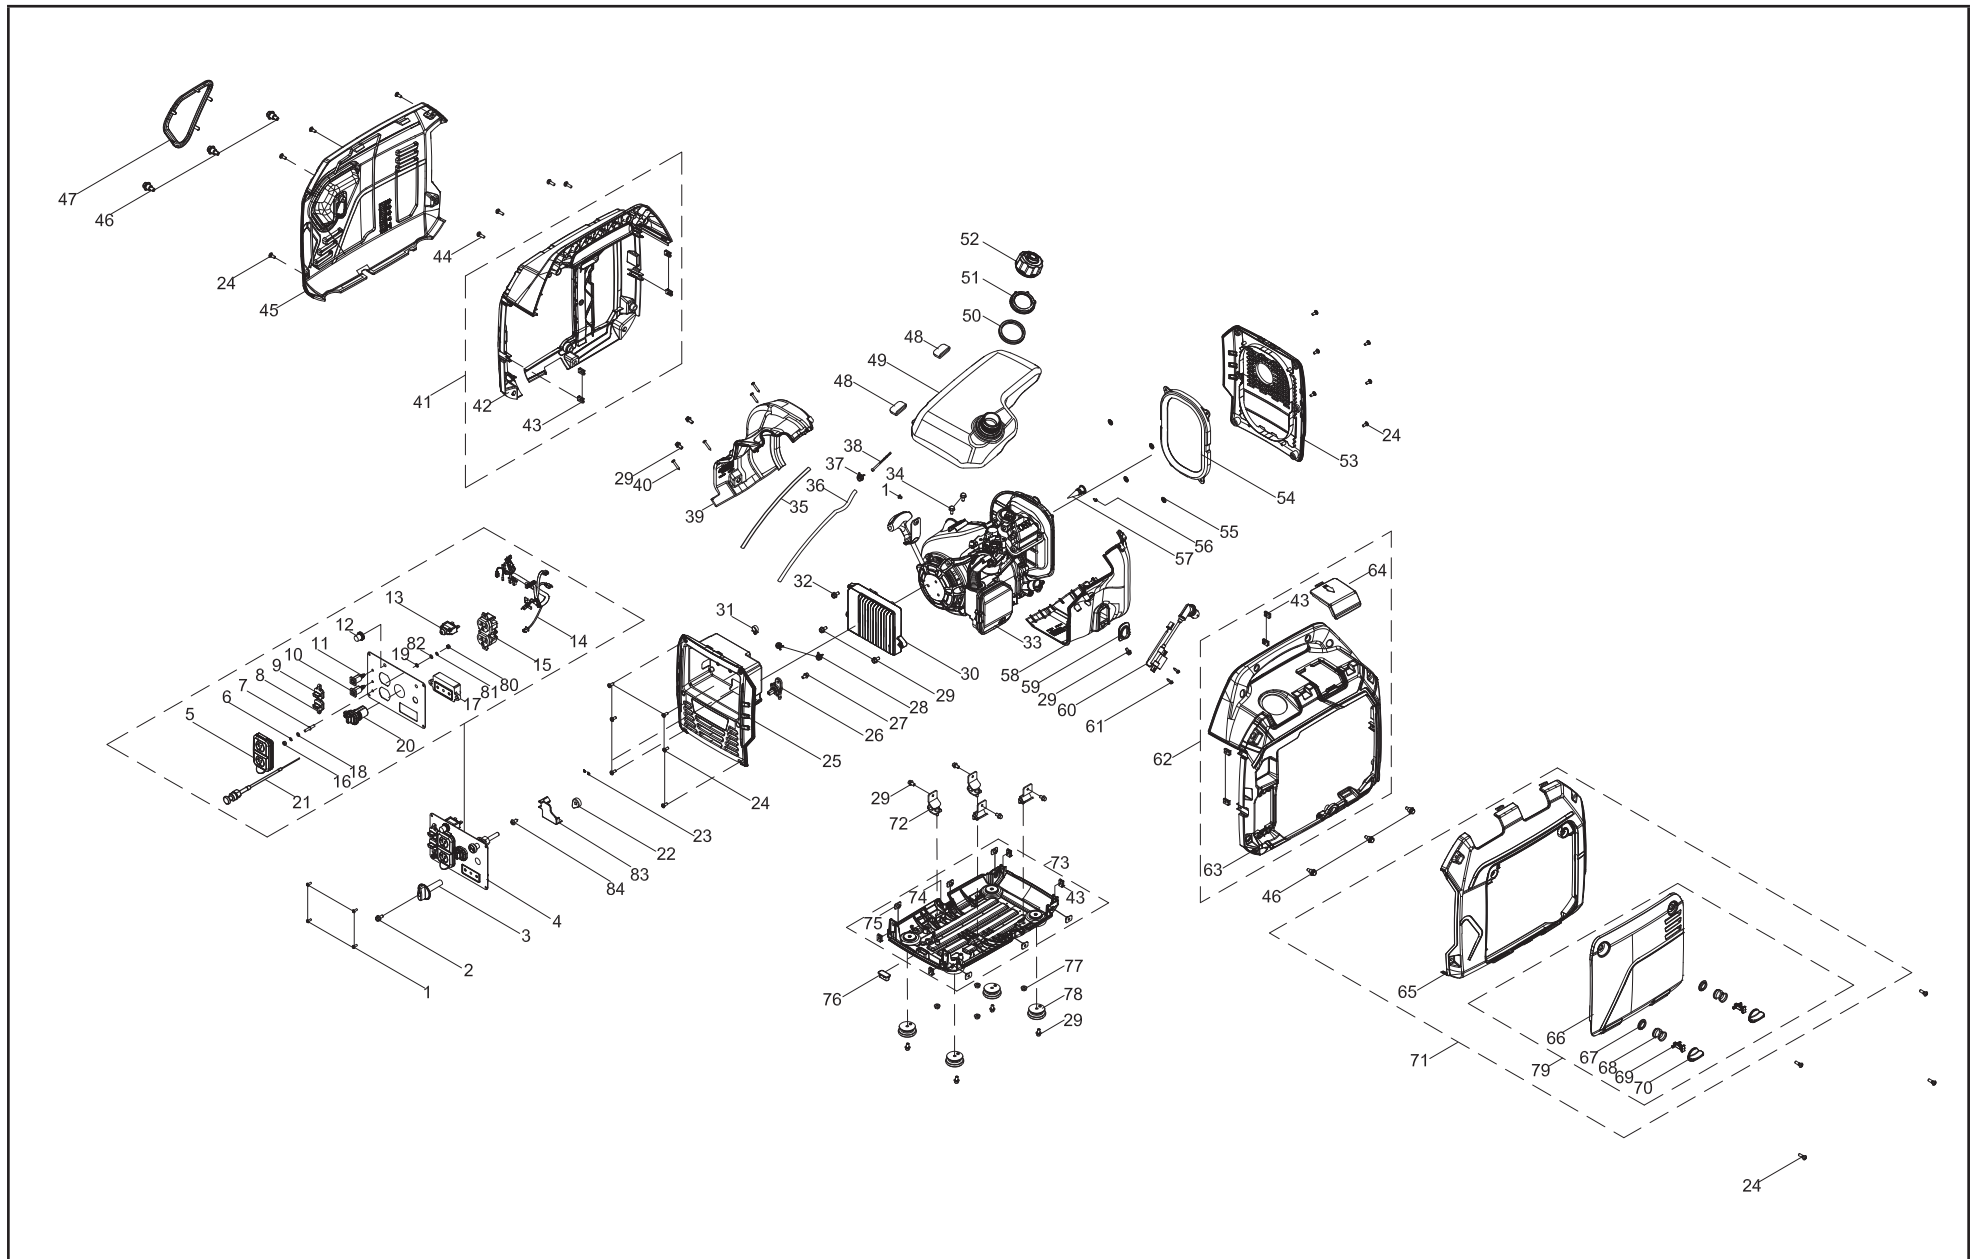

TABLE OF CONTENTS

Generator Diagram	3
Generator Parts List	4
Engine Diagram	6
Engine Parts List	7
Wiring Diagram	9

GENERATOR DIAGRAM

GENERATOR PARTS LIST

#	Part Number	Description	Qty.
1	100010946-0001	Screw M4 x 10	5
2	100095857-0005	Bolt M4 x 18	1
3	100072724	Fuel Valve Lever	1
4	100714148-0001	Panel Assembly	1
5	100088270	Receptacle Cover 5-20R, Duplex	1
6	100010886-0004	Spring Washer Ø6	1
7	100092320	Ground Stud	1
8	100150096-0002	Parallel Port Cover, Square, Black	1
9	100150096-0001	Parallel Port Cover, Square, Red	1
10	100091059-0002	Parallel Port, Square, Black	1
11	100091059-0001	Parallel Port, Square, Red	1
12	100120180	Cover, Circuit Breaker	1
13	100019747	20Amp Circuit Breaker, Push Button	1
14	100163194	Wire Harness Assembly	1
15	100020029	Receptacle 5-20R, Duplex	1
16	100011421-0003	Flange Nut M6	1
17	100142155	LED Display Module	1
18	100010910-0003	Flat Washer Ø6	1
19	100011025-0001	Lock Washer Ø6, Toothed	1
20	100714740	Dual USB Receptacle	1
21	100074968	Cable	1
22	100083841	Switch Block	1
23	100091757	Circlip, Bearing Holder, Ø1.8 x Ø6	2
24	100081995	Step Bolt	20
25	100142063-0002	Front Panel, Yellow	1
26	100126150	Fuel Valve, Angle 45°	1
27	100011571-0001	Big Flange Bolt M6 x 14	1
28	100005149	Clamp 1, Ø7.5	2
29	100011570-0001	Big Flange Bolt M6 x 12	13
30	100142154	Inverter, 120V 60Hz	1