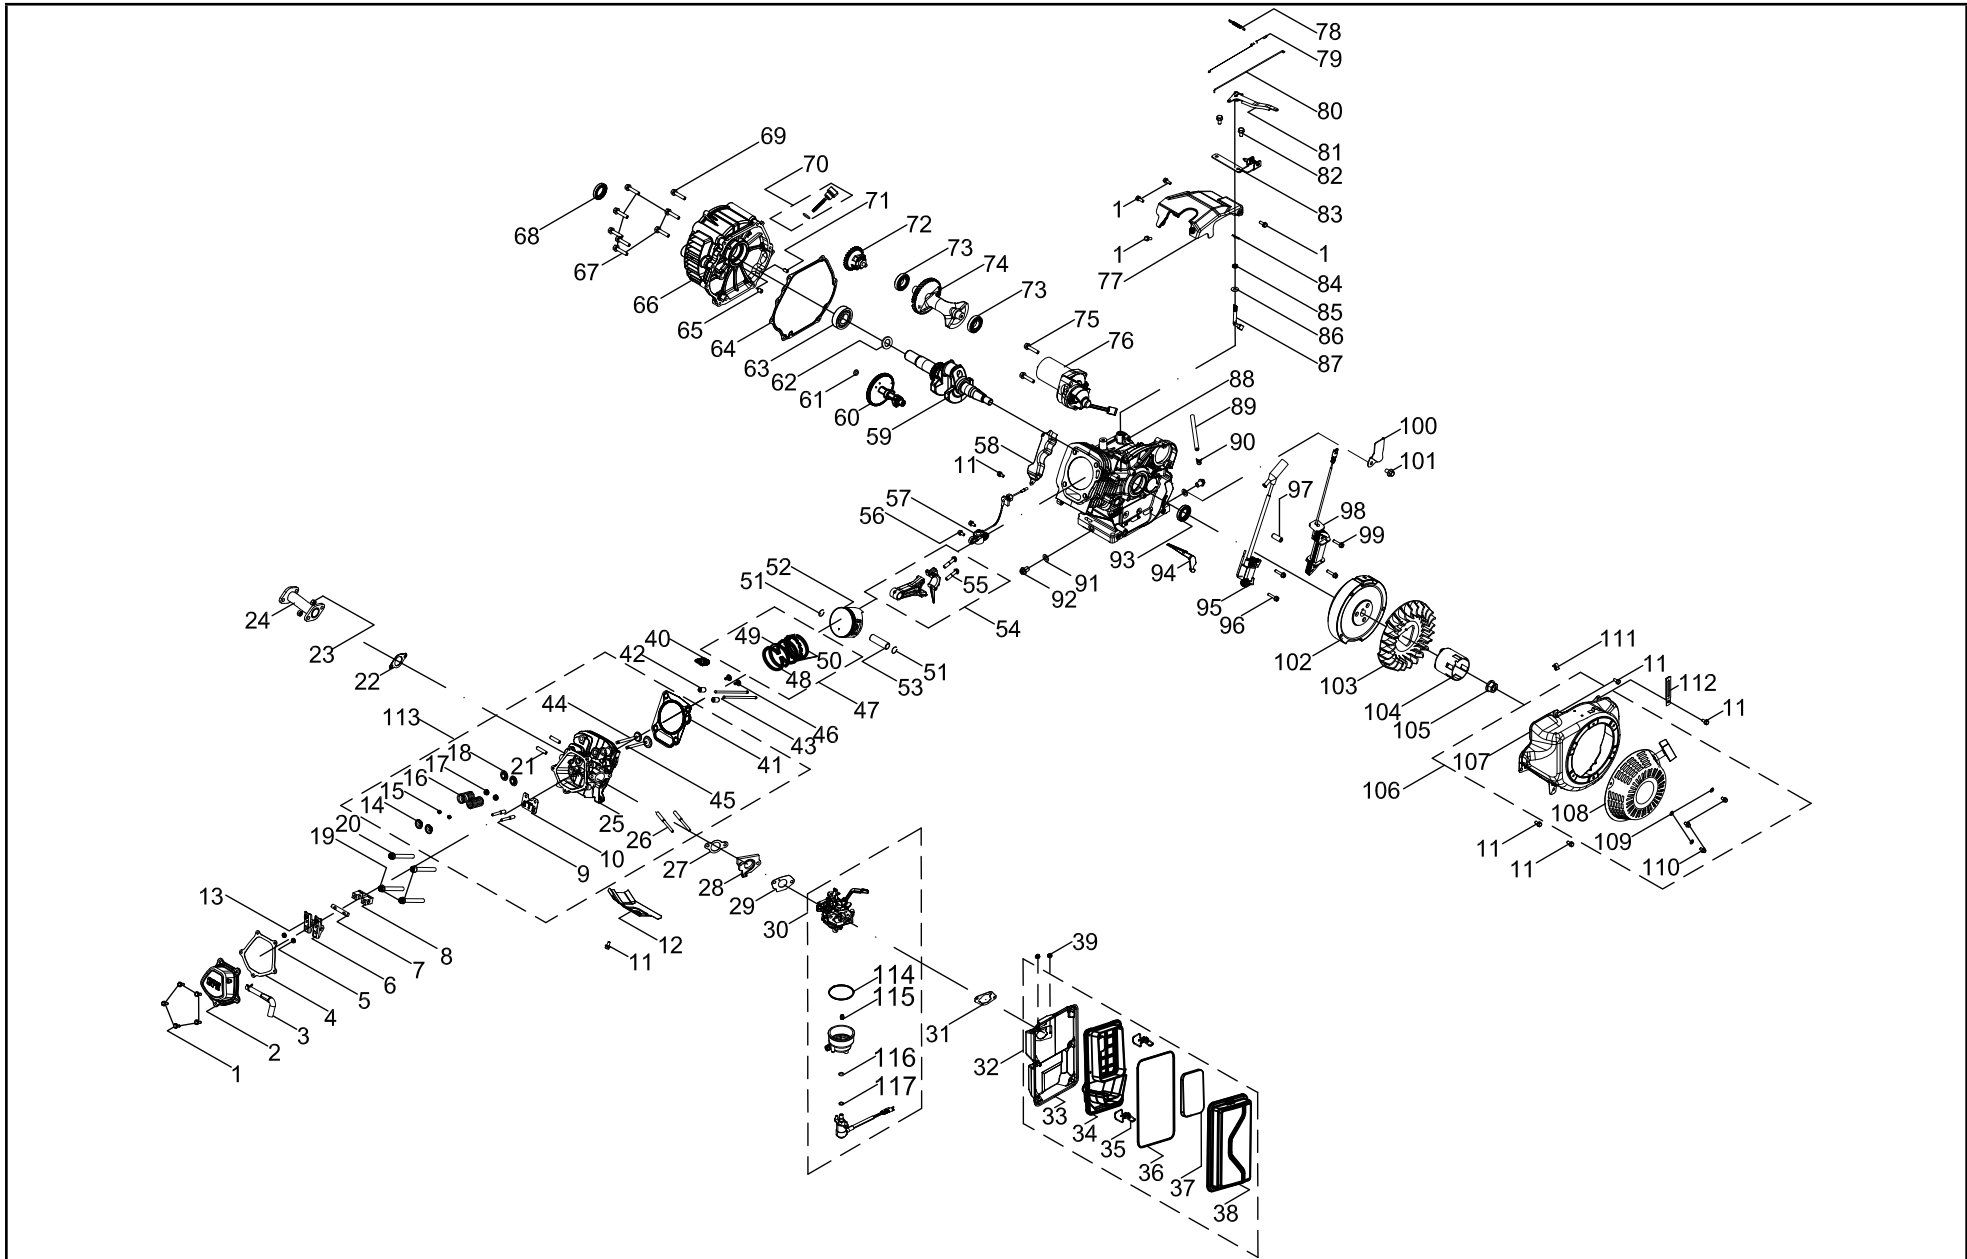

ENGINE PARTS DIAGRAM

ENGINE PARTS LIST

#	Part Number	Description	Qty.
1	100011264-0003	Flange Bolt M6 × 16, GB5789	9
2	100002337	Cylinder Head Cover(Cpe)	1
3	100031973	Breather Tube	1
4	100010186	Gasket, Cylinder Head Cover	1
5	100011463-0002	Flange Nut M6	2
6	100004435	Rocker Arm Assembly, Intake	1
7	100004514	Shaft, Rocker Arm	1
8	100004508	Retainer, Rocker Arm	1
9	100004505	Bolt, Rocker Arm	2
10	100004480	Guide Plate, Push Rod	1
11	100011261-0004	Flange Bolt M6 × 12	6
12	100007115	Air Guide, Lower	1
13	100004504	Rocker Arm Assembly, Exhaust	1
14	100004516	Valve Spring Seat, 182F	2
15	100004576	Valve Collet	4
16	100004574	Spring Valve	2
17	100004602	Oil Seal, Valve	2
18	100004575	Valve Spring Seat, 173F	2
19	100002470	Flange Bolt M10 × 1.25 × 87	3
20	100002469	Flange Bolt M10 × 1.25 × 65	1
21	100010389	Stud Bolt M8 × 35	2
22	100006940	Gasket, Exhaust Pipe	1
23	100011422-0004	Flange Nut M8	2
24	100088431	Exhaust Pipe	1
25	100002418	Cylinder Head	1
26	100010373	Stud Bolt M6-8 × 110	2
27	100005550	Gasket, Insulator	1
28	100005588	Insulator, Carburetor	1
29	100005910	Gasket, Carburetor	1
30	100005526-0001	Carburetor	1

#	Part Number	Description	Qty.
31	100005955	Gasket, Air Filter Base, 173F	1
32	100004747	Air Filter Assembly	1
33	100005024	Air Filter Base	1
34	100004878	Air Filter Separator	1
35	100004895	Air Filter Clip	2
36	100004798	Gasket, Air Filter Cover, 173F-2	1
37	100004781	Air Filter Element	1
38	100004874	Air Filter Cover	1
39	100011452-0003	Lock Nut M6, Flange	2
40	100009378	Spark Plug(F6RTC)	1
41	100010228	Gasket, Cylinder Head	1
42	100010562	Dowel Pin Ø12 × 20	2
43	100004413	Push Rod	2
44	100004559	Valve Exhaust	1
45	100004539	Valve Intake	1
46	100004268	Lifter, Valve	2
47	100003264	Piston Ring Set	1
48	100003167	1st Piston Ring	1
49	100003209	2nd Piston Ring	1
50	100003294	Oil Ring	1
51	100003225	Circlip	2
52	100003100	Piston	1
53	100003131	Wrist Pin	1
54	100003458	Connecting Rod	1
55	100003432	Bolt, Connecting Rod	2
56	100011217-0002	Flange Bolt M6 × 16	2
57	100010037	Oil Level Sensor	1
58	100007116	Shroud 2	1
59	100003952	Crankshaft	1
60	100004319	Camshaft	1