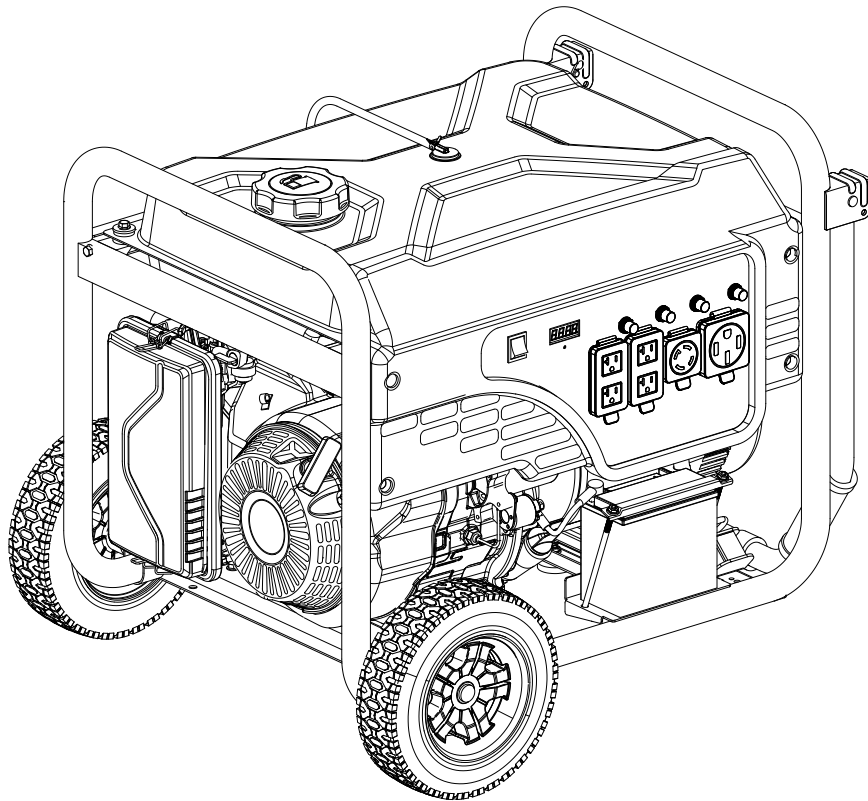

Champion Power Equipment, Inc., Santa Fe Springs, CA USA

MODEL #100704

PARTS INFORMATION

7500W ELECTRIC START GENERATOR

SERIAL NUMBER RANGE: ALL

To order replacement parts please visit:
shop.championpowerequipment.com
or call **1-877-338-0999**.

TABLE OF CONTENTS

Generator Parts Diagram	3
Generator Parts List	4
Engine Parts Diagram	6
Engine Parts List	7
Wiring Diagram	9

GENERATOR PARTS DIAGRAM

GENERATOR PARTS LIST

#	Part Number	Description	Qty.
1	100011530-0002	Flange Bolt M6 x 16	4
2	100156698-0001	Panel Assembly	1
3	100019844	Protect Panel	1
4	100086301	Control Panel	1
5	100019771-0001	Switch	1
6	100019890	Intelligauge, VFT	1
7	100019754	20Amp Circuit Breaker, Push Button	2
8	100052461-0001	Receptacle GFCI 5-20R, Duplex	2
9	100020021	Receptacle L14-30R	1
10	100020022	Receptacle 14-50R	1
11	100019751	30Amp Circuit Breaker, Push Button	2
12	100088266	Receptacle Cover 14-50R	1
13	100088267	Receptacle Cover L14-30R	1
14	100088270	Receptacle Cover GFCI 5-20R, Duplex	2
15	100011064-0002	Roll Pin Ø16 x 100	2
16	100092299-0001	9.5 In. Wheel, Black	2
17	100023414-0001	R-pin	2
18	100085051-0001	Frame	1
19	100005138	Clamp	1
20	100021153	Fuel Valve	1
21	100136768-0001	Fuel Tank, 21.5 L	1
22	100032382	Fuel Level Filter Assembly	1
23	100008968	Reversal Valve	1
24	100091755	Fuel Tank Cap	1
25	100010439-0002	Washer Ø6.5 x 2 x Ø25	4
26	100011268-0003	Flange Bolt M6 x 25	5
27	100009075	Rubber Damper	1
28	100009983	Grounding Line	1
29	100011025-0001	Lock Washer Ø6, Toothed	1
30	100010886-0004	Spring Washer Ø6	2