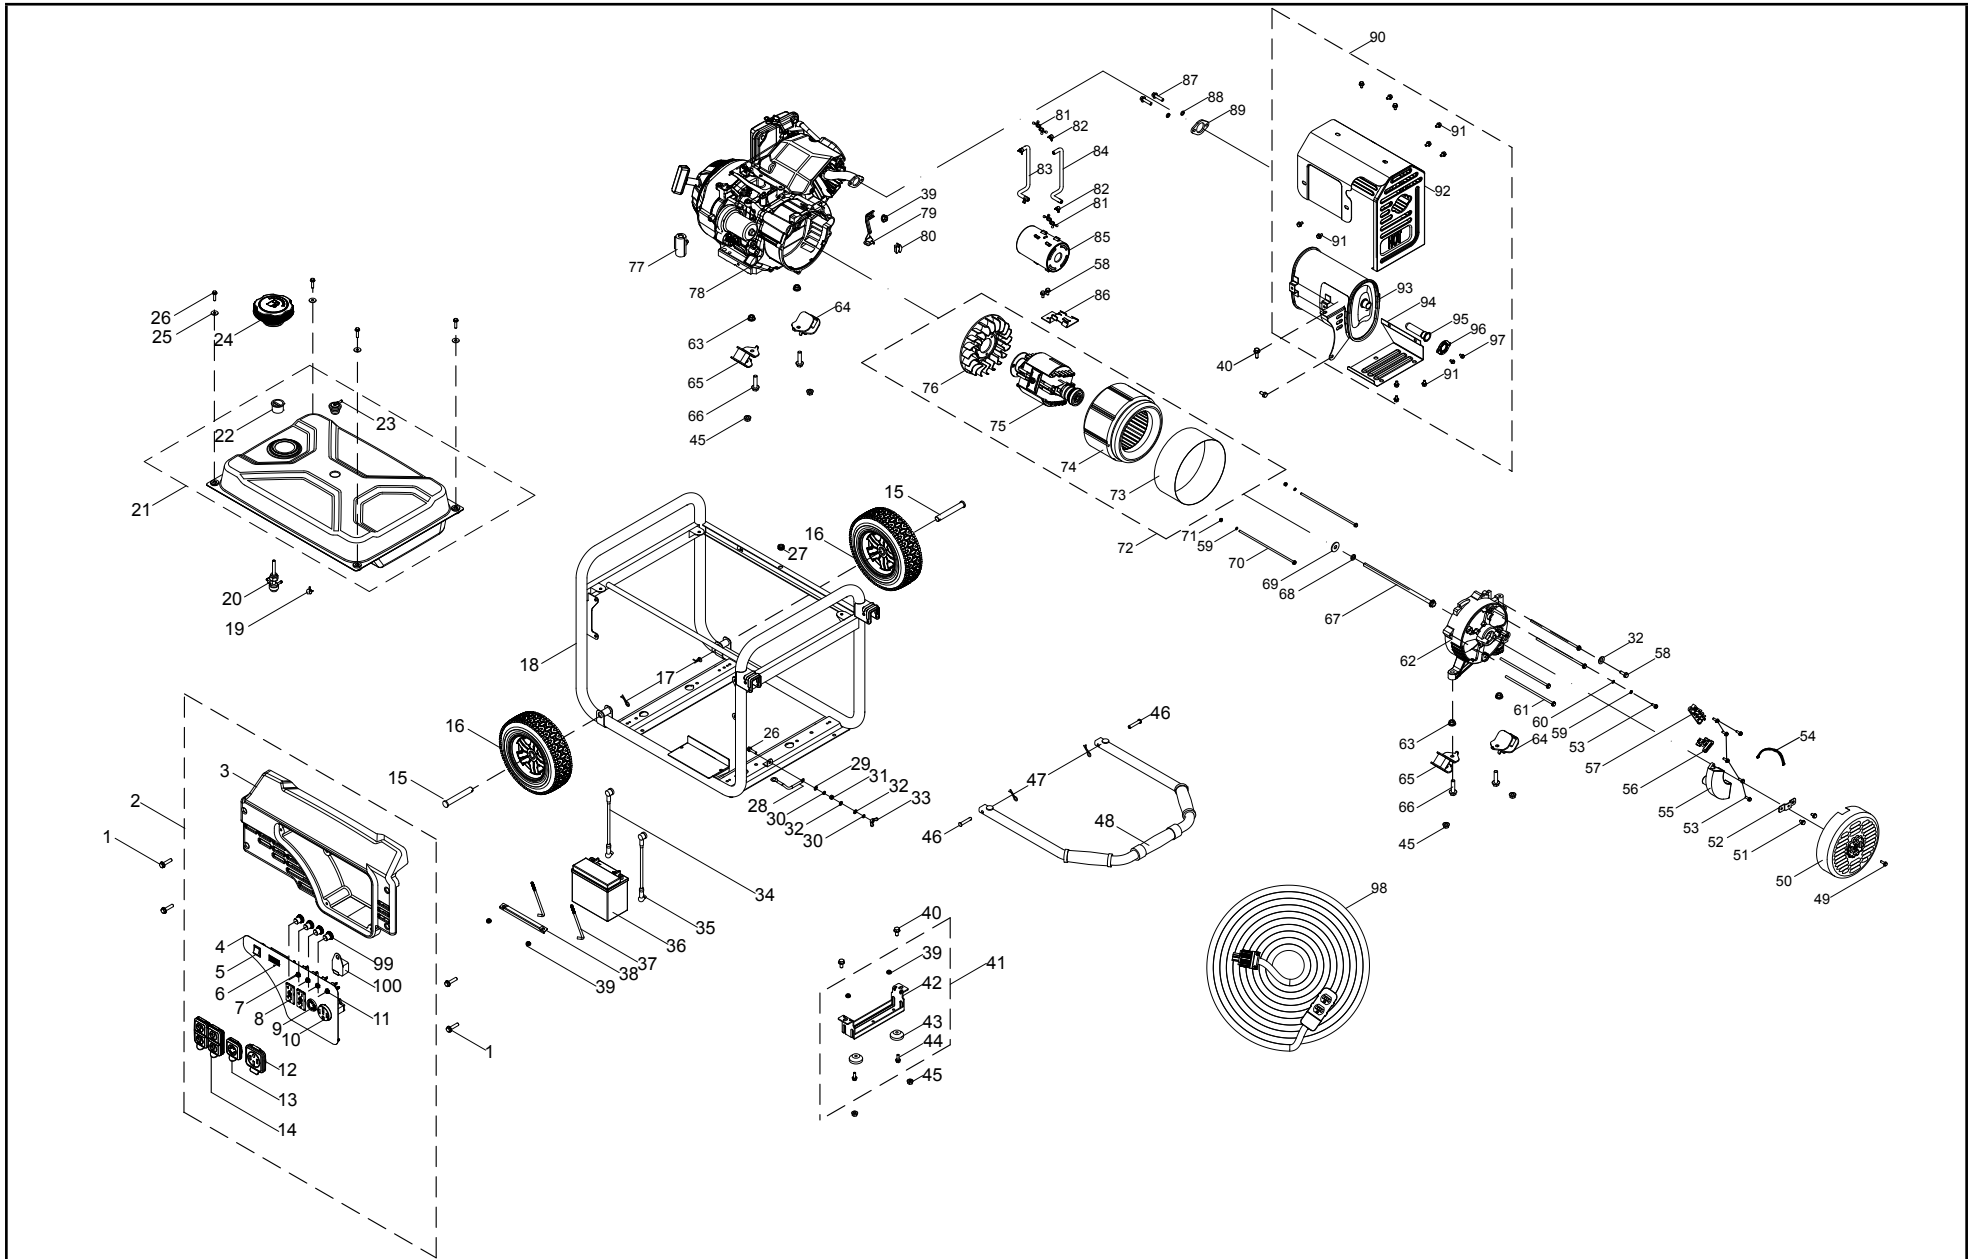

TABLE OF CONTENTS

Generator Parts Diagram	3
Generator Parts List	4
Engine Parts Diagram	6
Engine Parts List	7
Wiring Diagram	9

GENERATOR PARTS DIAGRAM

GENERATOR PARTS LIST

#	Part Number	Description	Qty.
1	100011530-0002	Flange Bolt M6 x 16	4
2	100156698-0001	Panel Assembly	1
3	100019844	Protect Panel	1
4	100086301	Control Panel	1
5	100019771-0001	Switch	1
6	100019890	Intelligauge, VFT	1
7	100019754	20Amp Circuit Breaker, Push Button	2
8	100052461-0001	Receptacle GFCI 5-20R, Duplex	2
9	100020021	Receptacle L14-30R	1
10	100020022	Receptacle 14-50R	1
11	100019751	30Amp Circuit Breaker, Push Button	2
12	100088266	Receptacle Cover 14-50R	1
13	100088267	Receptacle Cover L14-30R	1
14	100088270	Receptacle Cover GFCI 5-20R, Duplex	2
15	100011064-0002	Roll Pin Ø16 x 100	2
16	100092299-0001	9.5 In. Wheel, Black	2
17	100023414-0001	R-pin	2
18	100085051-0001	Frame	1
19	100005138	Clamp	1
20	100021153	Fuel Valve	1
21	100136768-0001	Fuel Tank, 21.5 L	1
22	100032382	Fuel Level Filter Assembly	1
23	100008968	Reversal Valve	1
24	100091755	Fuel Tank Cap	1
25	100010439-0002	Washer Ø6.5 x 2 x Ø25	4
26	100011268-0003	Flange Bolt M6 x 25	5
27	100009075	Rubber Damper	1
28	100009983	Grounding Line	1
29	100011025-0001	Lock Washer Ø6, Toothed	1
30	100010886-0004	Spring Washer Ø6	2