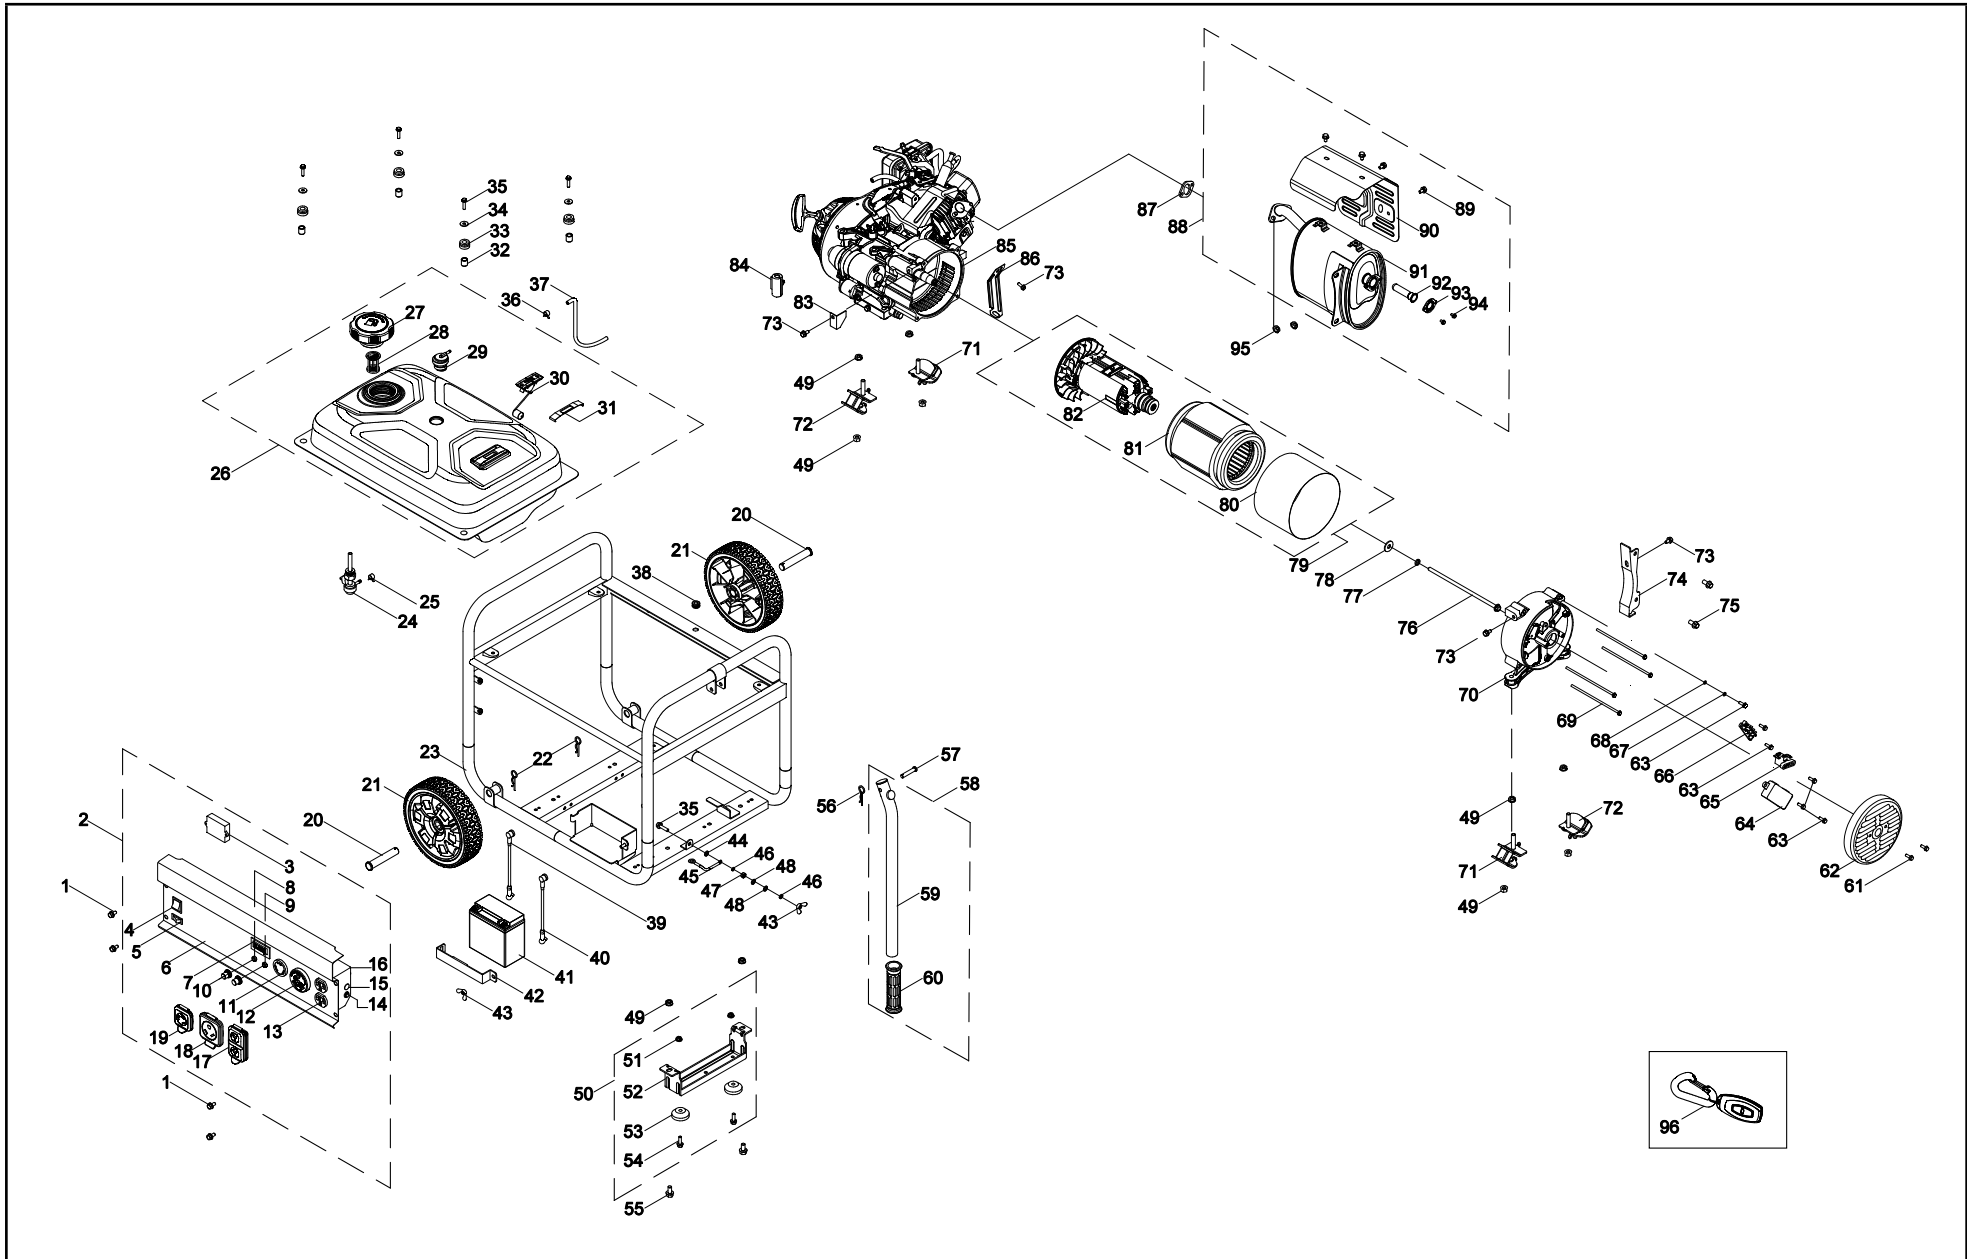

Champion Power Equipment, Inc., Santa Fe Springs, CA USA

MODEL #100558

PARTS INFORMATION

3500W WIRELESS REMOTE START GENERATOR

SERIAL NUMBER RANGE: 1701001000000–2006008000000

An icon depicting a person wearing a headset and holding a wrench, with an arrow pointing to a box, symbolizing customer support or parts ordering.

GENERATOR PARTS DIAGRAM

GENERATOR PARTS LIST

#	Part Number	Description	Qty.
1	100011261-0002	Flange Bolt M6 × 12, Black Zinc	4
2	100095516-0001	Panel Assembly	1
3	100021441	Remote Control Assembly	1
4	100019771-0001	Switch	1
5	100096134-0001	Battery Switch	1
6	100095896	Control Panel	1
7	100095927	Intelligauge, VFT	1
8	100019751	30Amp Circuit Breaker, Push Button	1
9	100019754	20Amp Circuit Breaker, Push Button	1
10	100120180	Breaker Cover	2
11	100020005	Receptacle L5-30R	1
12	100020008	Receptacle TT-30R	1
13	100020029	Receptacle 5-20R, Duplex	1
14	100021446	Learning Button	1
15	100021445	Remote Indicator	1
16	100020100	Protect Panel	1
17	100098921	Receptacle Cover 5-20R, Duplex	1
18	100088268	Receptacle Cover TT-30R	1
19	100088269	Receptacle Cover L5-30R	1
20	100041170-0001	Roll Pin Ø16 × 85	2
21	100092300-0001	8 In. Wheel, Black	2
22	100023414-0001	R-pin	2
23	100095627-0001	Frame 590 × 464 × 504.5	1
24	100021153	Fuel Valve	1
25	100005138	Clamp Ø9.5 × 8	1
26	100711534-0001	Fuel Tank Assembly, 17.8 L, Yellow	1
27	100142004	Fuel Tank Cap	1
28	100714493	Fuel Filter	1
29	100099571	Reversal Valve	1
30	100712045	Gauge, Fuel Level	1