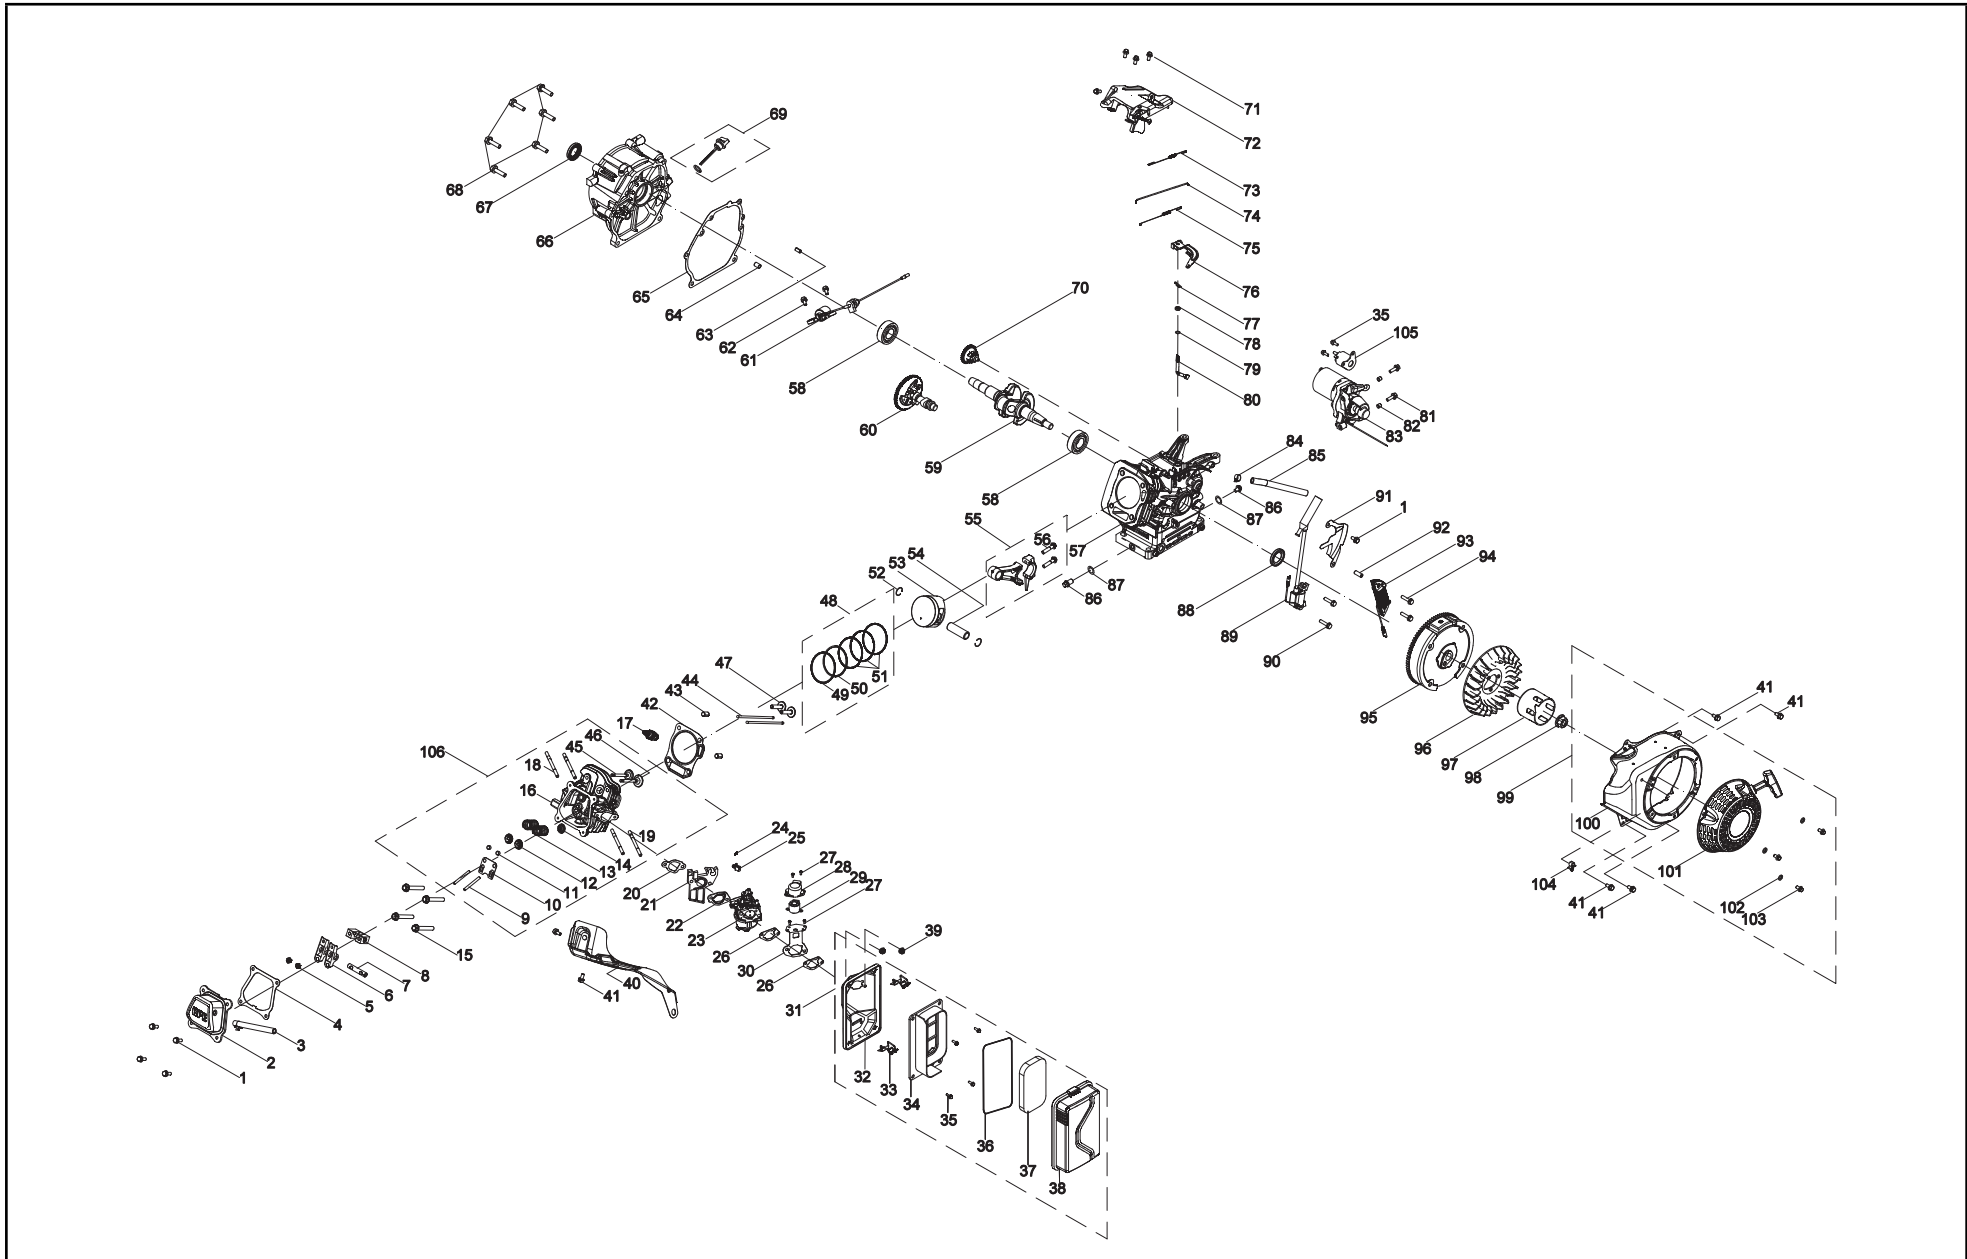

#	Part Number	Description	Qty.
61	100011250-0002	Flange Bolt M5 × 14	2
62	100018658-0023	Generator End Cover, Yellow	1
63	100011252-0001	Flange Bolt M5 × 18	6
64	100095626	AVR	1
65	100018592	Carbon Brush Assembly	1
66	100018701	Terminal Block	1
67	100010885-0004	Spring Washer Ø5	1
68	100010919-0002	Flat Washer Ø5	1
69	100011297-0002	Flange Bolt M6 × 165	4
70	100018567	End Housing	1
71	100020986-0001	Vibration Mount, Support 1	2
72	100021000-0001	Vibration Mount, Support 2	2
73	100011261-0004	Flange Bolt M6 × 12	4
74	100021068	Mounting Plate Support Assembly	1
75	100011230-0002	Flange Bolt M8 × 16, GB5787	2
76	100011375-0001	Flange Bolt M8 × 1 × 220	1
77	100010887-0004	Spring Washer Ø8	1
78	100010899-0002	Washer Ø8	1
79	100095623	Alternator Assembly, Al, Ø160 × 120 mm	1
80	100095943	Stator Cover, 112.5 mm	1
81	100095944	Stator Assembly, Al, Ø160 × 120 mm	1
82	100095942	Rotor Assembly, Al, Ø95 × 120 mm	1
83	100020165	Support, End Cover	1
84	100000657	Cable Clamp	1
85	1ZC7DF0N1	Engine, 208 cc	1
86	100021030	Holder, Air Cleaner	1
87	100006936	Gasket, Exhaust Pipe	1
88	100087308	Exhaust Muffler Assembly	1
89	100097575-0001	Flange Bolt M6 × 10	4
90	100006811	Muffler Cover	1
91	100126717	Muffler	1
92	100006594	Spark Arrester Assembly	1

#	Part Number	Description	Qty.
93	100006999	Plate, Spark Arrester	1
94	100011247-0003	Flange Bolt M5 × 8	2
95	100011422-0004	Flange Nut M8	2
96	100095629	Remote Control	1
97	100090978	Butterfly Type Bolt M6 × 16	1
98	100143536	Rubber Mat	1
99	100000667	Clamp Ø8 × 8	1

ENGINE PARTS DIAGRAM