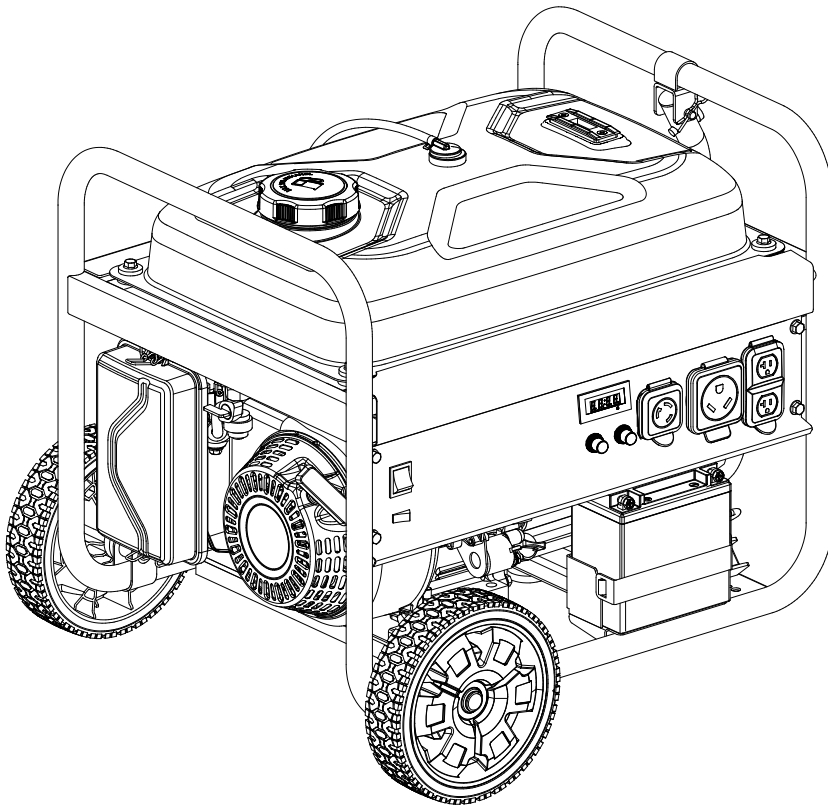

Champion Power Equipment, Inc., Santa Fe Springs, CA USA

MODEL #100558

PARTS INFORMATION

3500W WIRELESS REMOTE START GENERATOR

SERIAL NUMBER RANGE: 1701001000000–2006008000000

An icon depicting a person wearing a headset and holding a wrench, with an arrow pointing to a box, symbolizing customer support or parts ordering.

GENERATOR PARTS DIAGRAM

GENERATOR PARTS LIST

#	Part Number	Description	Qty.
1	100011261-0002	Flange Bolt M6 × 12, Black Zinc	4
2	100095516-0001	Panel Assembly	1
3	100021441	Remote Control Assembly	1
4	100019771-0001	Switch	1
5	100096134-0001	Battery Switch	1
6	100095896	Control Panel	1
7	100095927	Intelligauge, VFT	1
8	100019751	30Amp Circuit Breaker, Push Button	1
9	100019754	20Amp Circuit Breaker, Push Button	1
10	100120180	Breaker Cover	2
11	100020005	Receptacle L5-30R	1
12	100020008	Receptacle TT-30R	1
13	100020029	Receptacle 5-20R, Duplex	1
14	100021446	Learning Button	1
15	100021445	Remote Indicator	1
16	100020100	Protect Panel	1
17	100098921	Receptacle Cover 5-20R, Duplex	1
18	100088268	Receptacle Cover TT-30R	1
19	100088269	Receptacle Cover L5-30R	1
20	100041170-0001	Roll Pin Ø16 × 85	2
21	100092300-0001	8 In. Wheel, Black	2
22	100023414-0001	R-pin	2
23	100095627-0001	Frame 590 × 464 × 504.5	1
24	100021153	Fuel Valve	1
25	100005138	Clamp Ø9.5 × 8	1
26	100711534-0001	Fuel Tank Assembly, 17.8 L, Yellow	1
27	100142004	Fuel Tank Cap	1
28	100714493	Fuel Filter	1
29	100099571	Reversal Valve	1
30	100712045	Gauge, Fuel Level	1