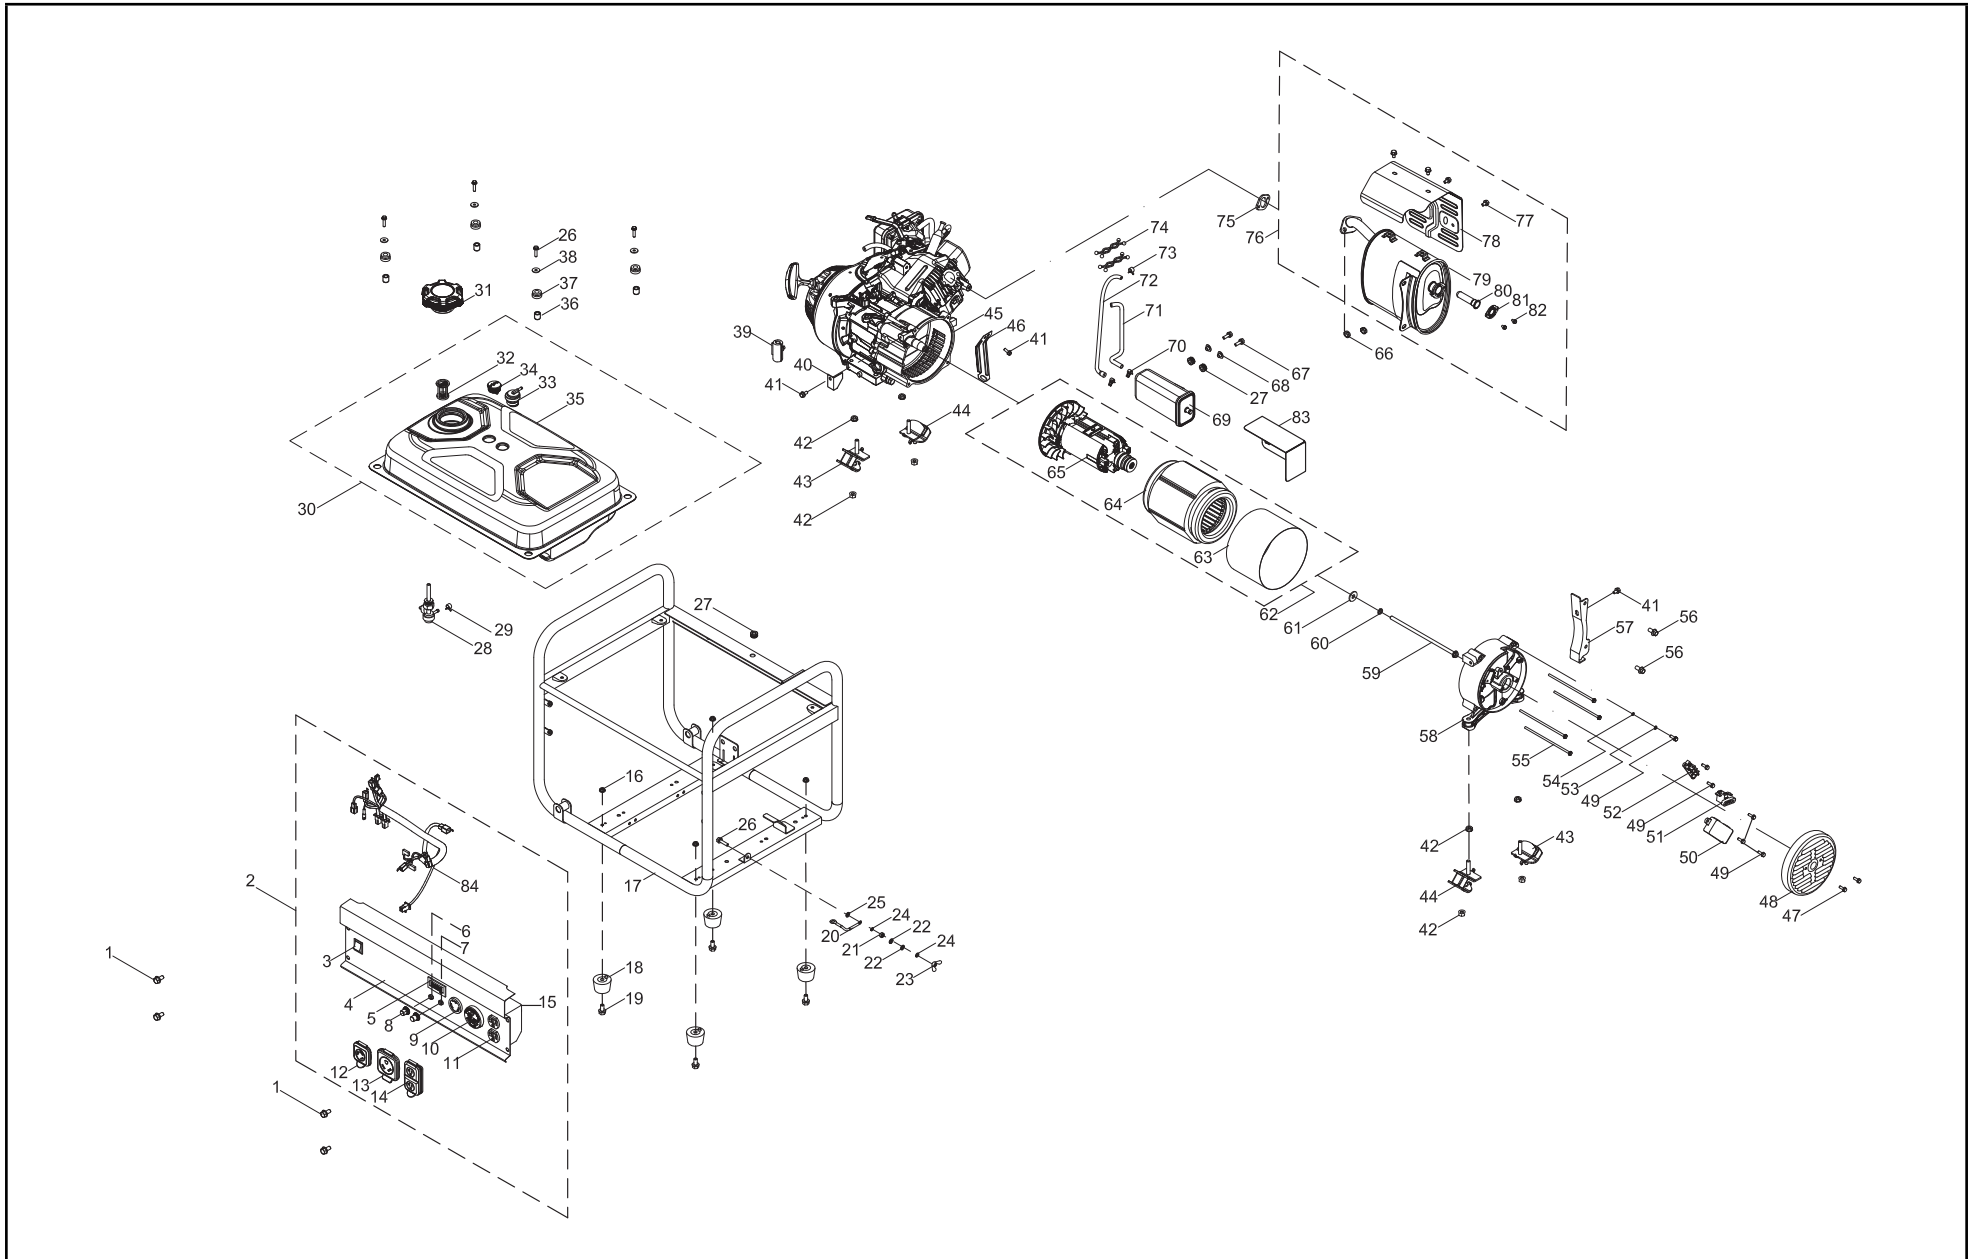

Champion Power Equipment, Inc., Santa Fe Springs, CA USA

MODEL #100896

PARTS INFORMATION

3500W PORTABLE GENERATOR

SERIAL NUMBER RANGE: 170100100000–200600800000

An icon depicting a person wearing a headset and holding a wrench, with an arrow pointing to a box, symbolizing customer support or parts ordering.

GENERATOR PARTS DIAGRAM

GENERATOR PARTS LIST

#	Part Number	Description	Qty.
1	100011261-0002	Flange Bolt M6 × 12, Black Zinc	4
2	100095690-0001	Panel Assembly	1
3	100019772-0001	Switch	1
4	100095895	Control Panel	1
5	100095927	Intelligauge, VFT	1
6	100019751	30Amp Circuit Breaker, Push Button	1
7	100019754	20Amp Circuit Breaker, Push Button	1
8	100120180	Breaker Cover	2
9	100020005	Receptacle L5-30R	1
10	100020008	Receptacle TT-30R	1
11	100020029	Receptacle 5-20R, Duplex	1
12	100088269	Receptacle Cover L5-30R	1
13	100088268	Receptacle Cover TT-30R	1
14	100098921	Receptacle Cover 5-20R, Duplex	1
15	100020100	Protect Panel	1
16	100011452-0003	Lock Nut M6, Flange	4
17	100086535-0001	Frame 590 × 464 × 504.5	1
18	100022335	Damping Support	4
19	100010964-0002	Screw M6 × 12	4
20	100009983	Grounding Line 150 mm	1
21	100011421-0003	Flange Nut M6	1
22	100010920-0002	Flat Washer Ø6	2
23	100010828-0002	Butterfly Type Nut M6	1
24	100010886-0004	Spring Washer Ø6	2
25	100011025-0001	Lock Washer Ø6, Toothed	1
26	100011268-0002	Flange Bolt M6 × 25, Black	5
27	100009075	Rubber Damper	3
28	100021153	Fuel Valve	1
29	100005138	Clamp Ø9.5 × 8	1
30	100095592-0001	Fuel Tank, 17.8L, Yellow	1