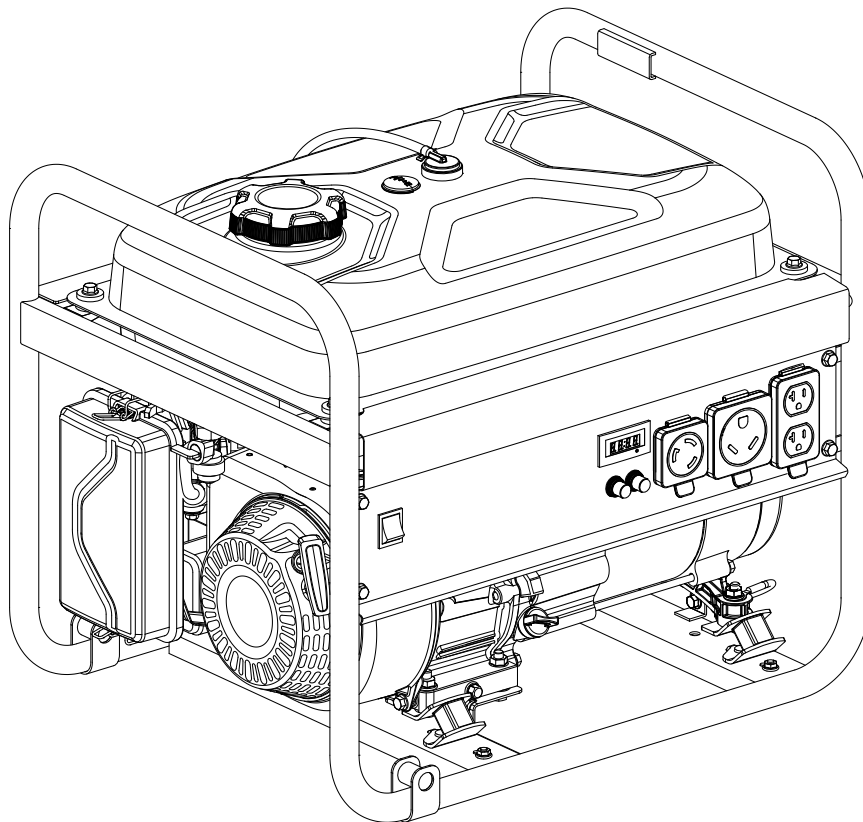

Champion Power Equipment, Inc., Santa Fe Springs, CA USA

MODEL #100896

PARTS INFORMATION

3500W PORTABLE GENERATOR

SERIAL NUMBER RANGE: 170100100000–200600800000

An icon depicting a person wearing a headset and holding a wrench, with an arrow pointing to a box, symbolizing customer support or parts ordering.

#	Part Number	Description	Qty.
31	100093333	Fuel Tank Cap	1
32	100098838	Fuel Filter	1
33	100099571	Reversal Valve	1
34	100095894	Gauge, Fuel Level	1
35	100059920-0001	Label, Fuel Level Gauge	1
36	100021118	Bushing, Ø12 × Ø9 × 13	4
37	100032369	Vibration Mounting, Fuel Tank	4
38	100010439-0001	Washer Ø6.5 × 2 × Ø25, Black	4
39	100000657	Cable Clamp	1
40	100020165	Support, End Cover	1
41	100011261-0004	Flange Bolt M6 × 12	3
42	100011453-0003	Lock Nut M8, Flange	8
43	100021000-0001	Vibration Mount, Support 2	2
44	100020986-0001	Vibration Mount, Support 1	2
45	1ZC7DF0A8	Engine, 208 cc	1
46	100021030	Holder, Air Cleaner	1
47	100011250-0002	Flange Bolt M5 × 14	2
48	100018658-0023	Generator End Cover, Yellow	1
49	100011252-0001	Flange Bolt M5 × 18	6
50	100018603	AVR	1
51	100018592	Carbon Brush Assembly	1
52	100018701	Terminal Block	1
53	100010885-0004	Spring Washer Ø5	1
54	100010919-0002	Flat Washer Ø5	1
55	100011297-0002	Flange Bolt M6 × 165	4
56	100011230-0002	Flange Bolt M8 × 16	2
57	100021068	Mounting Plate Support Assembly	1
58	100018567	End Housing	1
59	100011375-0001	Flange Bolt M8 × 1 × 220	1
60	100010887-0004	Spring Washer Ø8	1