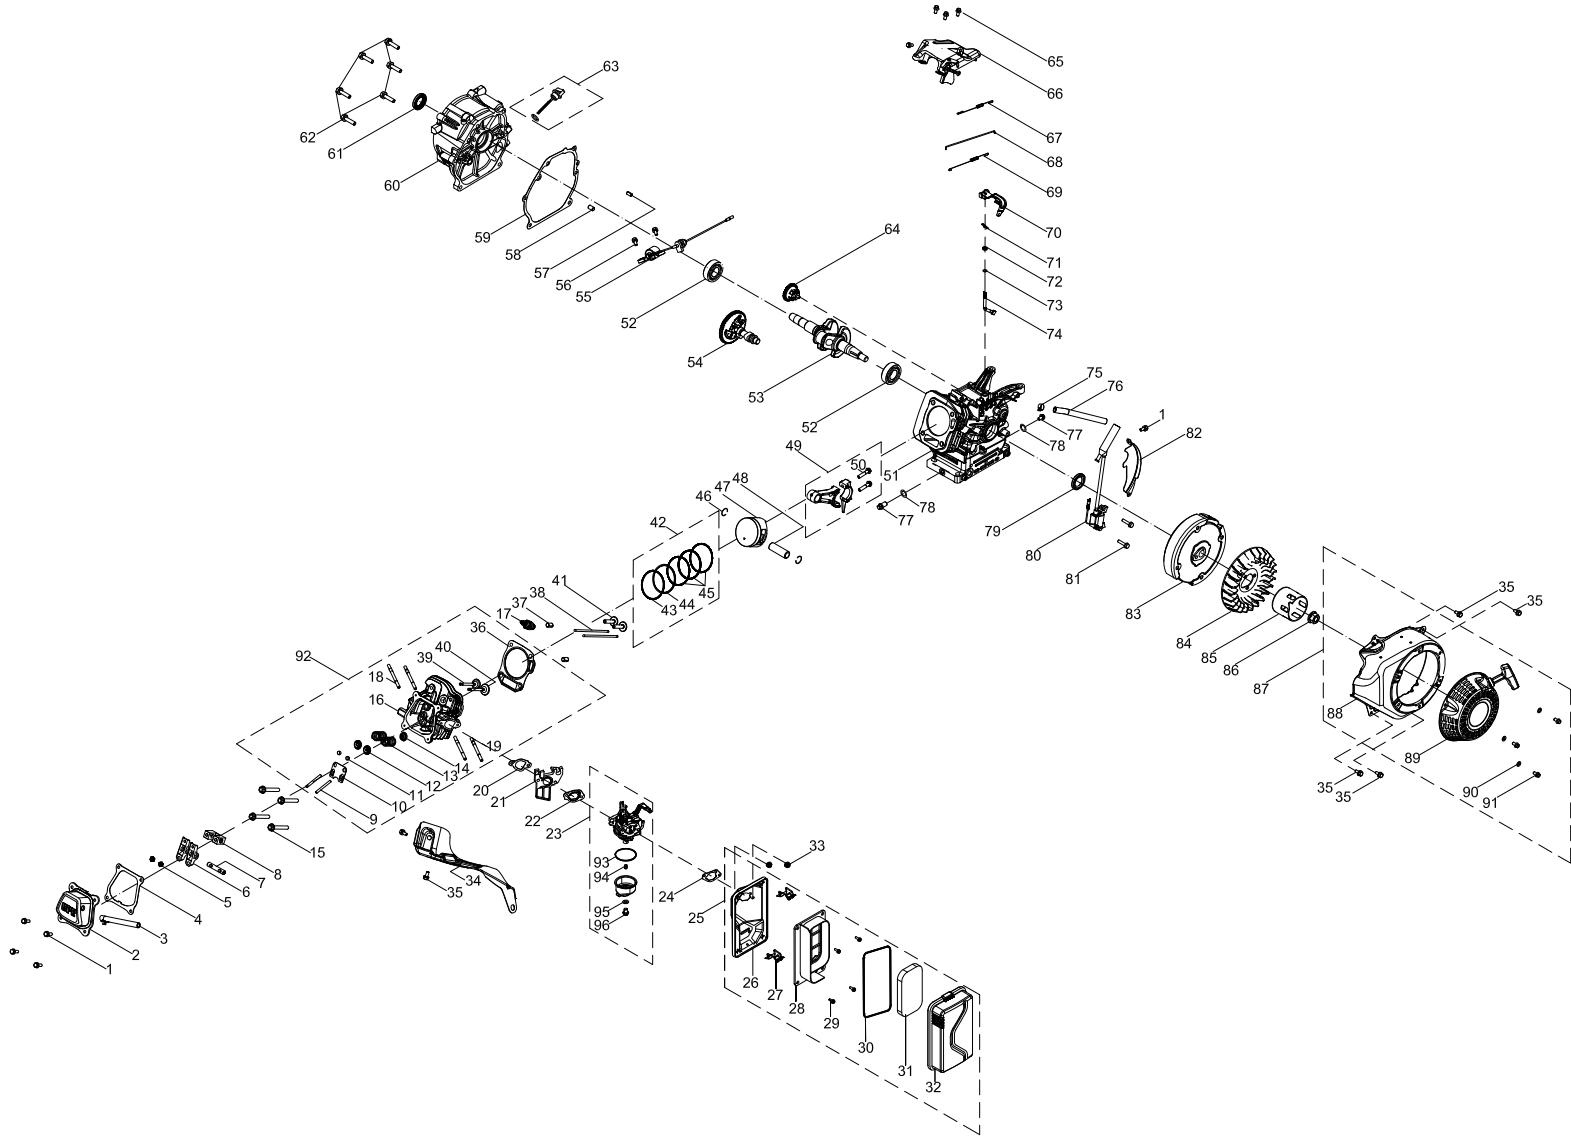

ENGINE PARTS DIAGRAM

ENGINE PARTS LIST

#	Part Number	Description	Qty.
1	100011264-0003	Flange Bolt M6 × 16, GB5789	5
2	100002335	Cylinder Head Cover(Cpe)	1
3	100031972	Breather Tube	1
4	100066138	Gasket, Cylinder Head Cover	1
5	100011463-0002	Flange Nut M6	2
6	100004431	Rocker Arm Assembly	2
7	100004512	Shaft, Rocker Arm	1
8	100004506	Retainer, Rocker Arm	1
9	100004505	Bolt, Rocker Arm	2
10	100004478	Guide Plate, Push Rod	1
11	100004588	Valve Adjust Cap, Exhaust	2
12	100004585	Valve Spring Seat, Exhaust	2
13	100004564	Spring, Valve	2
14	100004600	Oil Seal, Valve	1
15	100002464-0001	Flange Bolt M8 × 60	4
16	100002389	Cylinder Head	1
17	100009378	Spark Plug F6RTC	1
18	100010389	Stud Bolt M8 × 35	2
19	100010354	Stud Bolt M6 × 96	2
20	100092295	Gasket, Insulator	1
21	100005599	Insulator, Carburetor	1
22	100078606	Gasket, Carburetor	1
23	100086220-0001	Carburetor	1
24	100066136	Gasket, Air Filter Base	1
25	100004745	Air Filter Assembly	1
26	100005023	Air Filter Base	1
27	100004894	Air Filter Clip	2
28	100004877	Air Filter Separator	1
29	100011250-0002	Flange Bolt M5 × 14	4
30	100004795	Gasket, Air Filter Cover	1

#	Part Number	Description	Qty.
31	100004770	Air Filter Element	1
32	100004873	Air Filter Cover	1
33	100011452-0003	Lock Nut M6, Flange	2
34	100007111	Air Guide, Lower	1
35	100011261-0004	Flange Bolt M6 × 12, GB5789	6
36	100010213	Gasket, Cylinder Head	1
37	100010558	Dowel Pin Ø10 × 16	2
38	100004408	Push Rod	2
39	100004550	Valve, Exhaust	1
40	100004524	Valve, Intake	1
41	100004263	Lifter, Valve	2
42	100003245	Piston Ring Set	1
43	100003150	1st Piston Ring	1
44	100003191	2nd Piston Ring	1
45	100003283	Oil Ring	1
46	100003221	Circlip, Wrist Pin	2
47	100003081	Piston	1
48	100003125	Wrist Pin	1
49	100003448	Connecting Rod	1
50	100003430	Bolt, Connecting Rod	2
51	100002664	Crankcase	1
52	100010787	Bearing TM6205 - P63	2
53	100003770	Crankshaft	1
54	100092356	Camshaft	1
55	100010025	Oil Level Sensor	1
56	100011217-0002	Flange Bolt M6 × 16	2
57	100010544	Dowel Pin Ø7 × 14	1
58	100010554	Dowel Pin Ø9 × 14	1
59	100092294	Gasket, Crankcase Cover	1
60	100002990	Cover, Crankcase	1