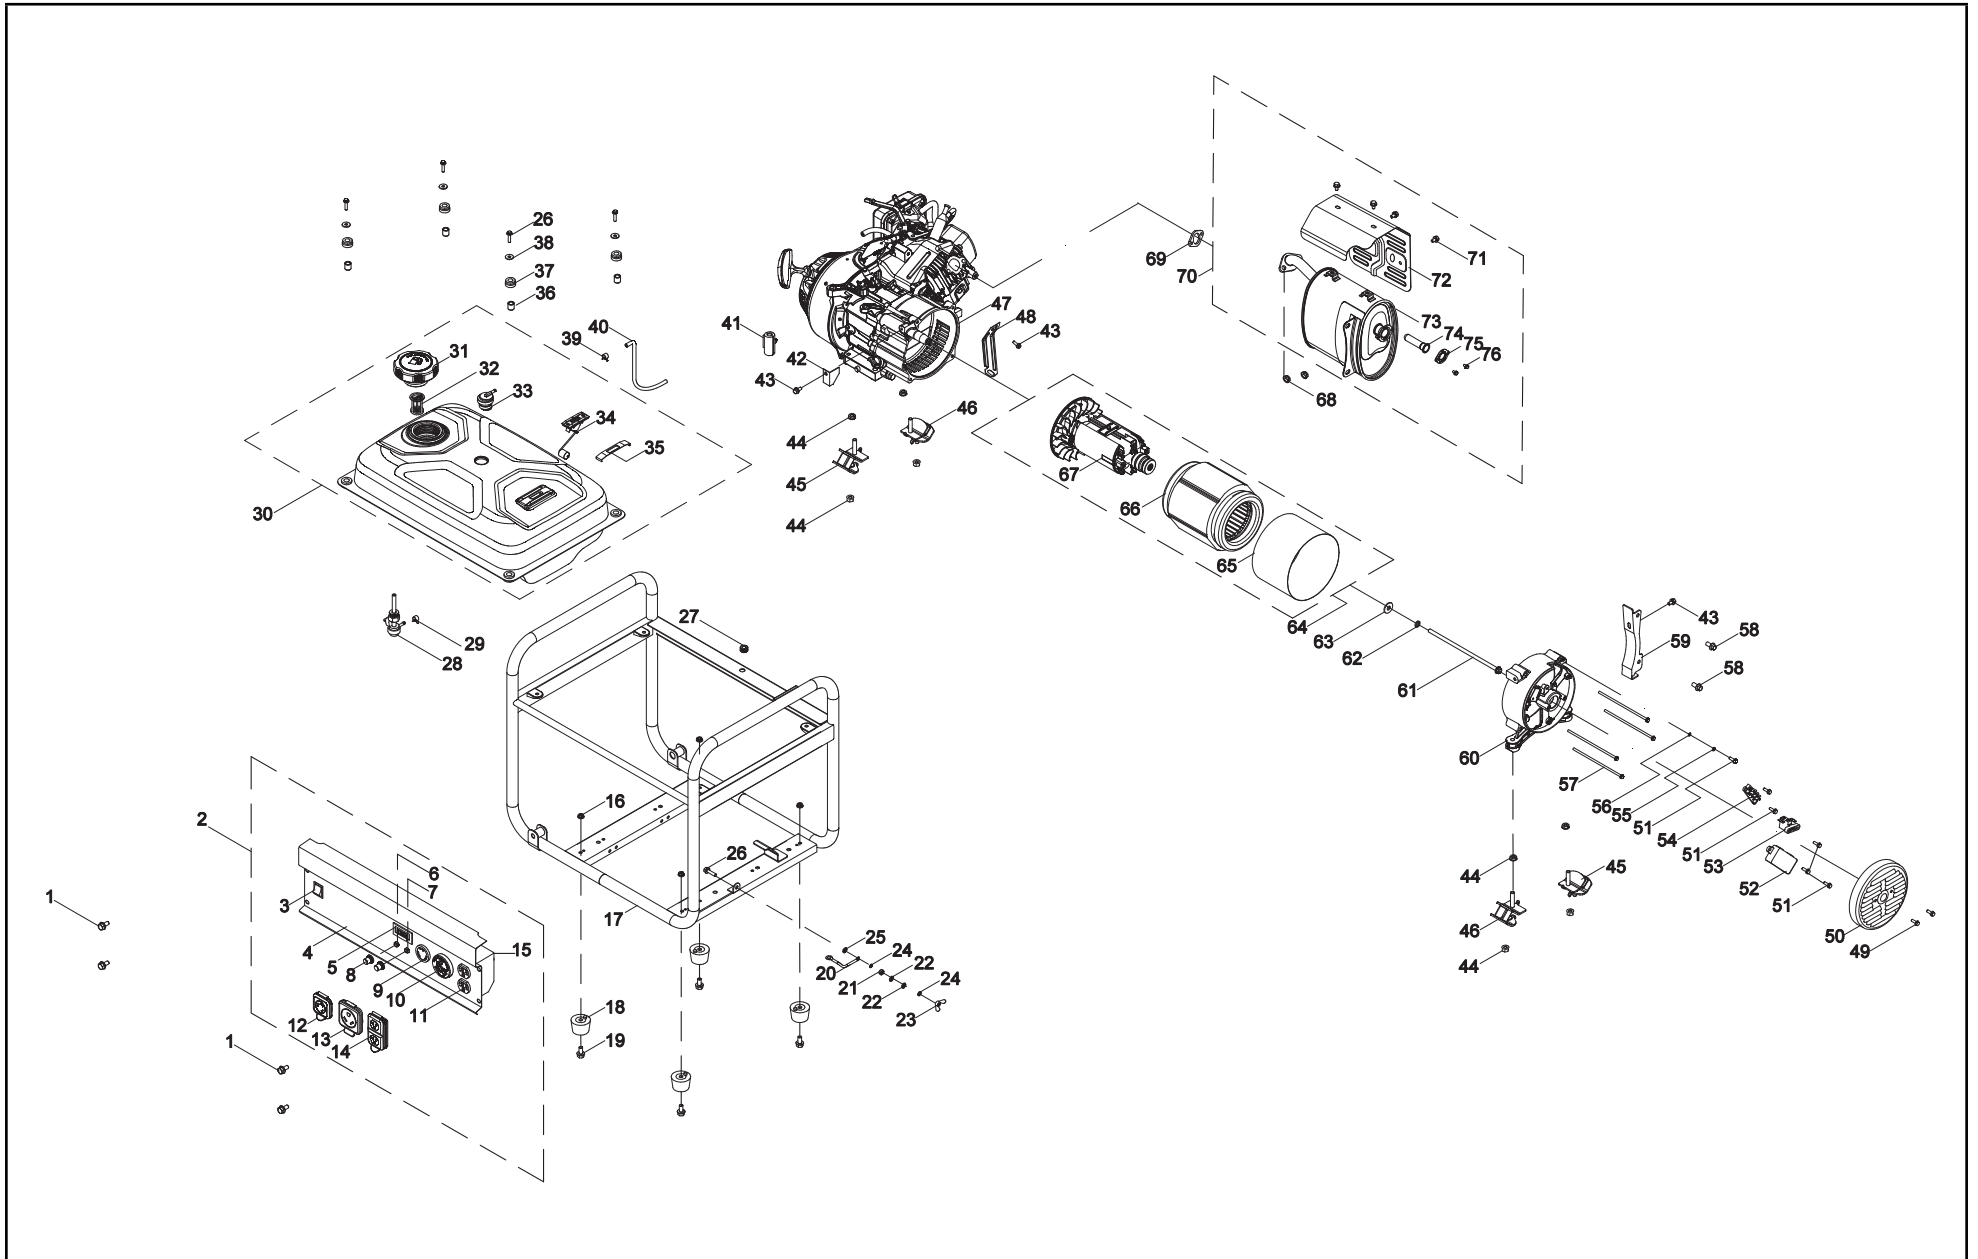

Champion Power Equipment, Inc., Santa Fe Springs, CA USA

MODEL #100559

PARTS INFORMATION

3500W PORTABLE GENERATOR

SERIAL NUMBER RANGE: 170100100000–200600800000

An icon depicting a person wearing a headset and holding a wrench, with an arrow pointing to a box, symbolizing customer support or parts ordering.

GENERATOR PARTS DIAGRAM

GENERATOR PARTS LIST

#	Part Number	Description	Qty.
1	100011261-0002	Flange Bolt M6 × 12, Black Zinc	4
2	100095690-0001	Panel Assembly	1
3	100019772-0001	Switch	1
4	100095895	Control Panel	1
5	100095927	Intelligauge, VFT	1
6	100019751	30Amp Circuit Breaker, Push Button	1
7	100019754	20Amp Circuit Breaker, Push Button	1
8	100120180	Breaker Cover	2
9	100020005	Receptacle L5-30R	1
10	100020008	Receptacle TT-30R	1
11	100020029	Receptacle 5-20R, Duplex	1
12	100088269	Receptacle Cover L5-30R	1
13	100088268	Receptacle Cover TT-30R	1
14	100098921	Receptacle Cover 5-20R, Duplex	1
15	100020100	Protect Panel	1
16	100011452-0003	Lock Nut M6, Flange	4
17	100095689-0001	Frame 590 × 464 × 504.5	1
18	100022335	Damping Support	4
19	100010964-0002	Screw M6 × 12	4
20	100009983	Grounding Line 165.5 mm	1
21	100011421-0003	Flange Nut M6	1
22	100010920-0002	Flat Washer Ø6	2
23	100010828-0002	Butterfly Type Nut M6	1
24	100010886-0004	Spring Washer Ø6	2
25	100011025-0001	Lock Washer Ø6, Toothed	1
26	100011268-0002	Flange Bolt M6 × 25	5
27	100009075	Rubber Damper	1
28	100021153	Fuel Valve	1
29	100005138	Clamp Ø9.5 × 8	1
30	100095592-0001	Fuel Tank, 17.8 L, Yellow	1