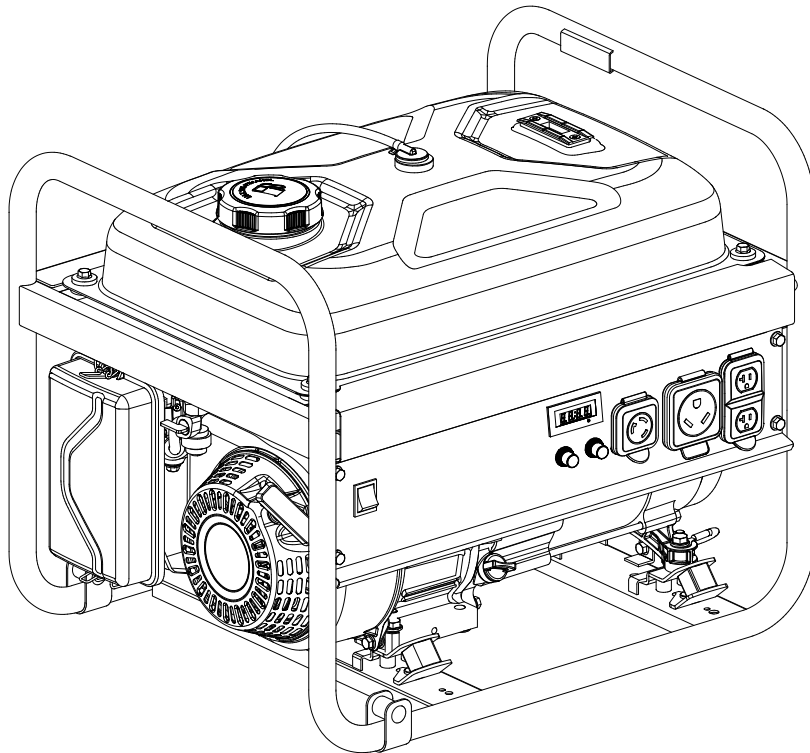

Champion Power Equipment, Inc., Santa Fe Springs, CA USA

MODEL #100559

PARTS INFORMATION

3500W PORTABLE GENERATOR

SERIAL NUMBER RANGE: 170100100000–200600800000

An icon depicting a person wearing a headset and holding a wrench, with an arrow pointing to a box, symbolizing customer support or parts ordering.

#	Part Number	Description	Qty.
31	100093333	Fuel Tank Cap	1
32	100098838	Fuel Filter	1
33	100099571	Reversal Valve	1
34	100095894	Gauge, Fuel Level	1
35	100059920-0001	Label, Fuel Level Gauge	1
36	100021118	Bushing, Ø12 × Ø9 × 13	4
37	100032369	Vibration Mounting, Fuel Tank	4
38	100010439-0001	Washer Ø6.5 × 2 × Ø25, Black	4
39	100005148	Clamp Ø8	1
40	100086538	Connection Tube 654 mm	1
41	100000657	Cable Clamp	1
42	100020165	Support, End Cover	1
43	100011261-0004	Flange Bolt M6 × 12	3
44	100011453-0003	Lock Nut M8, Flange	8
45	100021000-0001	Vibration Mount, Support 2	2
46	100020986-0001	Vibration Mount, Support 1	2
47	1ZC7DF0N3	Engine, 208 cc	1
48	100021030	Holder, Air Cleaner	1
49	100011250-0002	Flange Bolt M5 × 14	2
50	100018658-0023	Generator End Cover, Yellow	1
51	100011252-0001	Flange Bolt M5 × 18	6
52	100018603	AVR	1
53	100018592	Carbon Brush Assembly	1
54	100018701	Terminal Block	1
55	100010885-0004	Spring Washer Ø5	1
56	100010919-0002	Flat Washer Ø5	1
57	100011297-0002	Flange Bolt M6 × 165	4
58	100011230-0002	Flange Bolt M8 × 16	2
59	100021068	Mounting Plate Support Assembly	1
60	100018567	End Housing	1