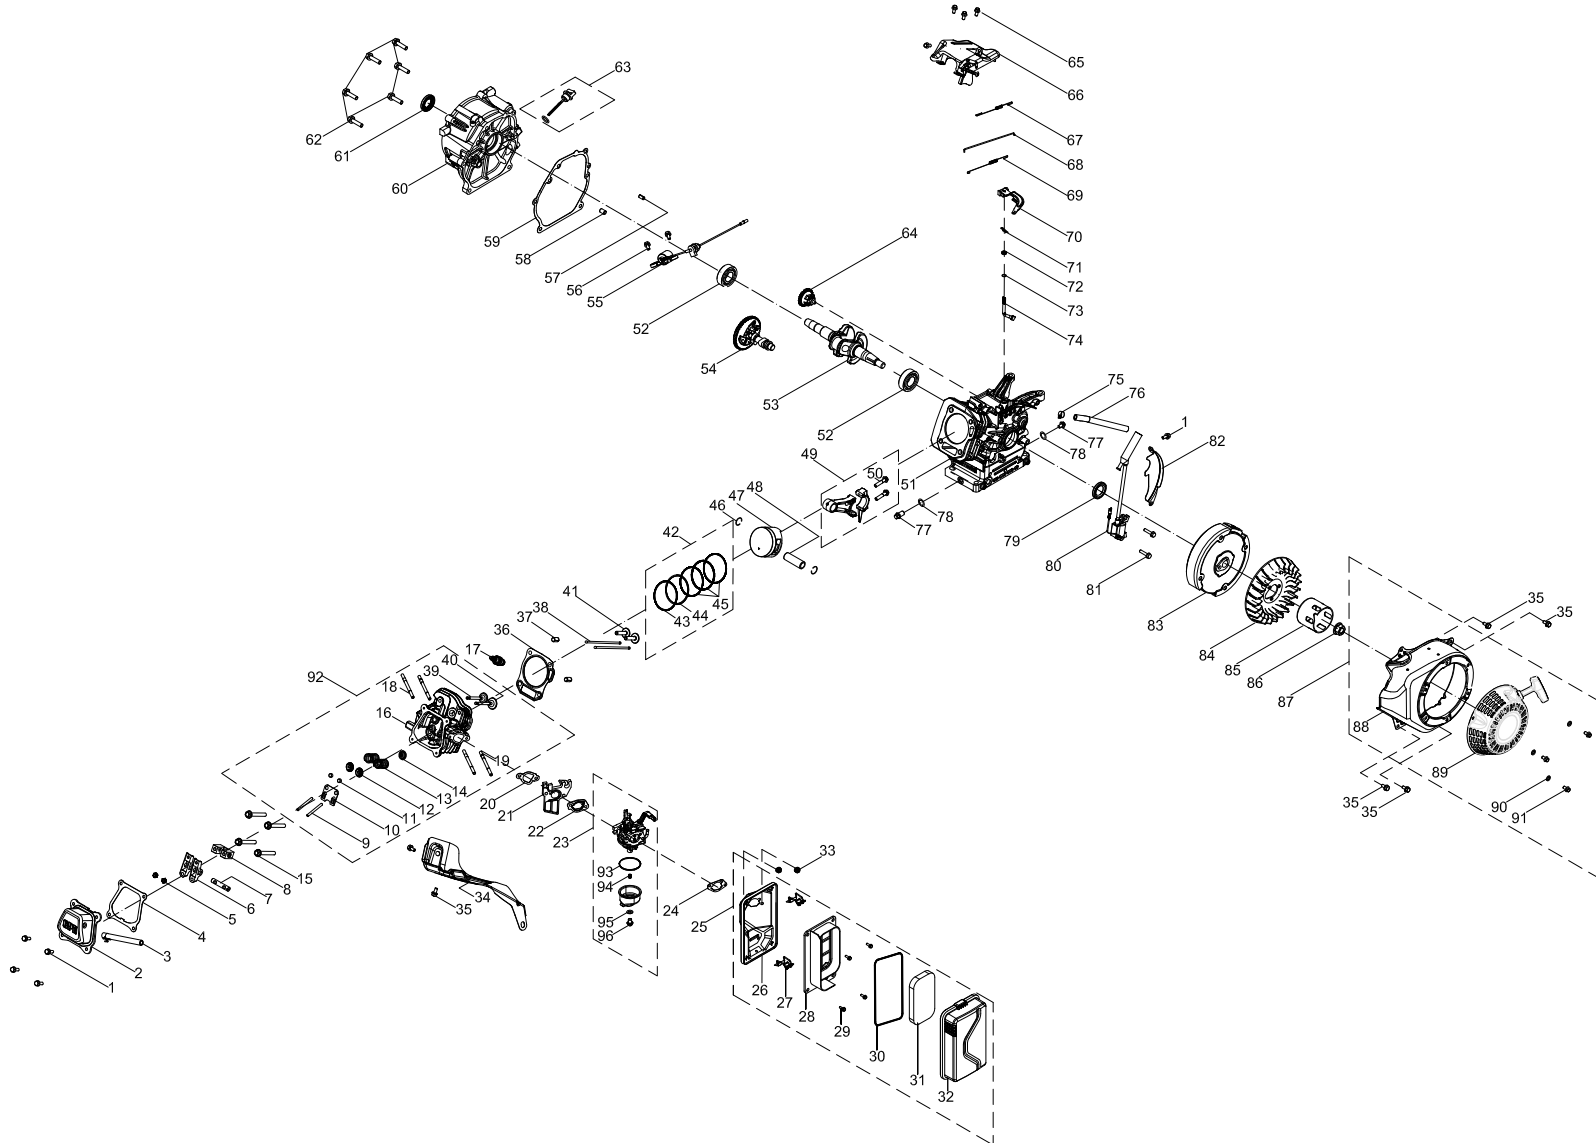

#	Part Number	Description	Qty.
61	100011375-0001	Flange Bolt M8 × 1 × 220	1
62	100010887-0004	Spring Washer Ø8	1
63	100010899-0002	Washer Ø8	1
64	100095623	Alternator Assembly, Al, Ø160 × 120 mm	1
65	100095943	Stator Cover, 112.5 mm	1
66	100095944	Stator Assembly, Al, Ø160 × 120 mm	1
67	100095942	Rotor Assembly, Al, Ø95 × 120 mm	1
68	100011422-0004	Flange Nut M8	2
69	100006936	Gasket, Exhaust Pipe	1
70	100087308	Exhaust Muffler Assembly	1
71	100097575-0001	Flange Bolt M6 × 10	4
72	100006811	Muffler Cover	1
73	100126717	Muffler	1
74	100006594	Spark Arrester Assembly	1
75	100006999	Plate, Spark Arrester	1
76	100011247-0003	Flange Bolt M5 × 8	2

ENGINE PARTS DIAGRAM