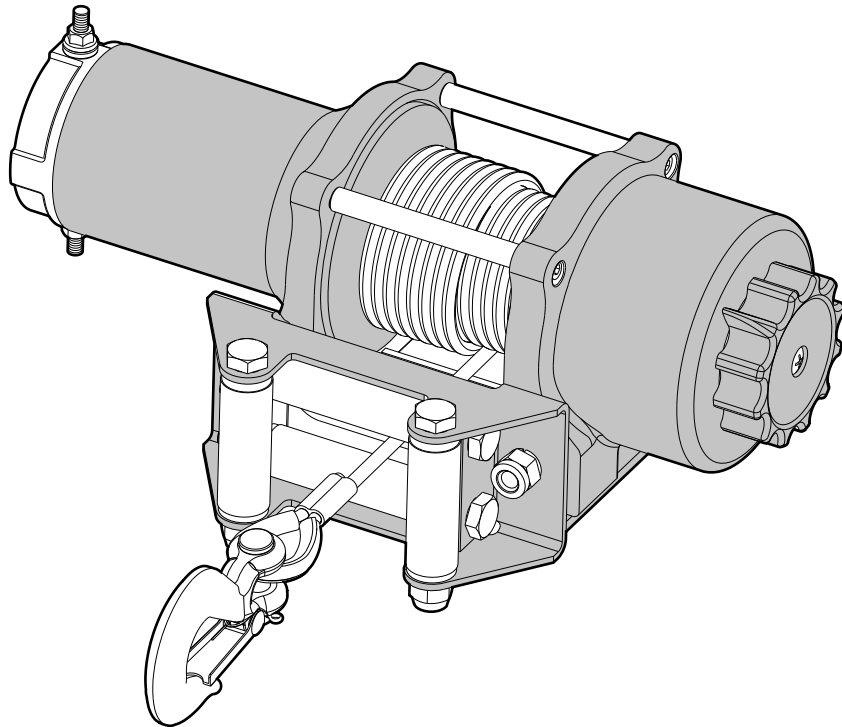

PARTS INFORMATION

4000 LB. (1,814 KG) WINCH

SERIAL NUMBER RANGE: ALL

To order replacement parts please visit:
shop.championpowerequipment.com
or call **1-877-338-0999**.