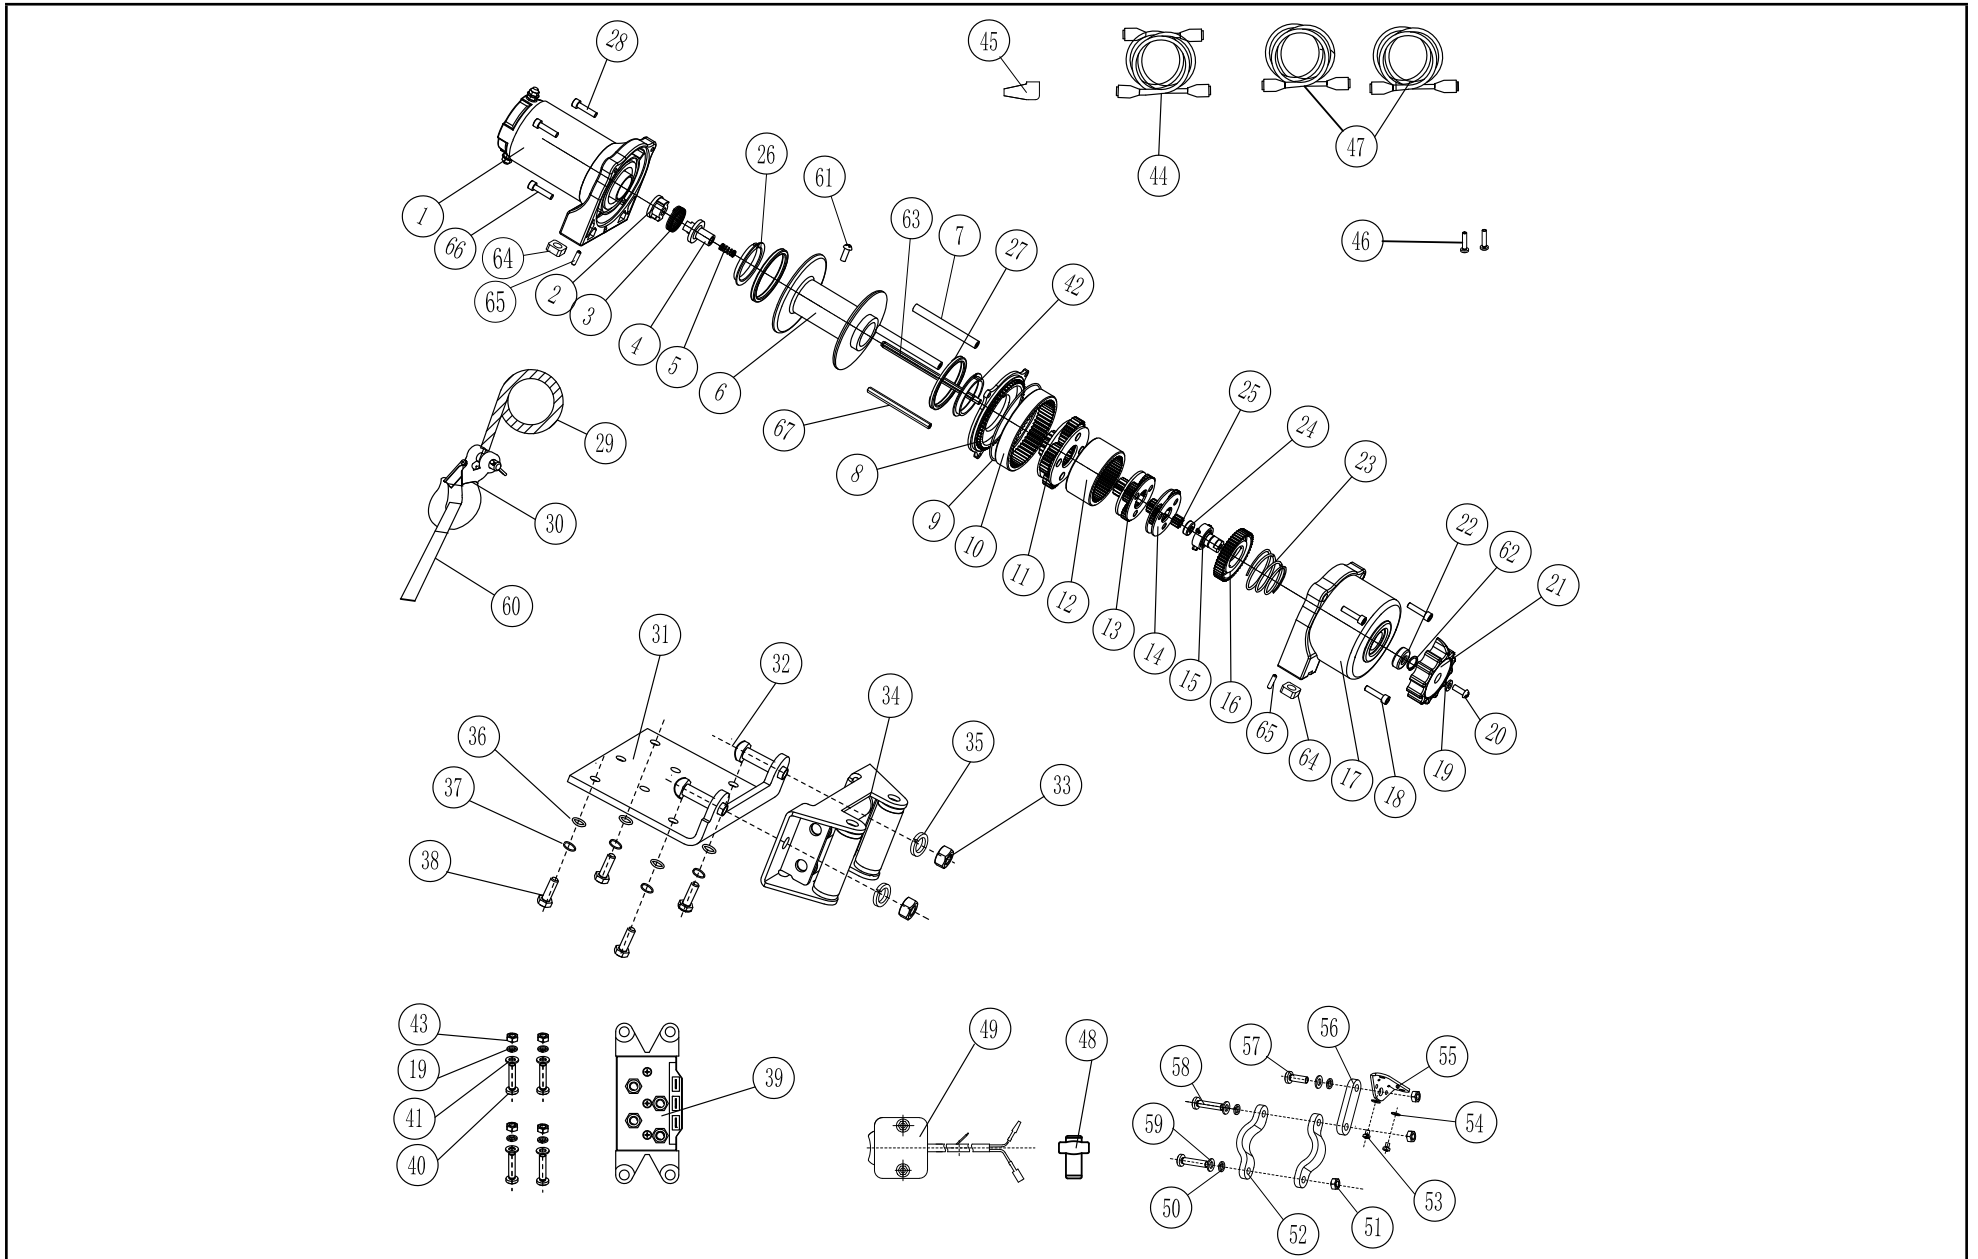

## **TABLE OF CONTENTS**

**Winch Parts Diagram** ..... **3**

**Winch Parts List** ..... **4**

# WINCH PARTS DIAGRAM

## WINCH PARTS LIST

#	Part Number	Description	Qty.
1	410100A	Motor Assembly - Black Flat	1
2	450001	Coupling, I	1
3	450002	Spring,Coupling	1
4	450003A	Coupling, II	1
5	410001	Spring	1
6	410200-BF	Drum Assembly - Black Flat	1
7	410002	Tie Bar	2
8	410003A	Gear Housing Cover - Black Flat	1
9	410004	O Ring 100 x 1.9	1
10	410005	Gear Ring I	1
11	410006	Gear Carrier Assembly, Output	1
12	410007A	Gear Ring II	1
13	410008	Gear Carrier Assembly, Intermediate	1
14	410009	Gear Carrier Assembly, Input	1
15	410010A	Axis Support Bushing	1
16	410011A	Cam Clutch Gear	1
17	410012-BF	Gear Housing - Black Flat	1
18	410013A	Hexagon Socket Head Screw M4 x 20	1
19	250017-D	Lock Washer ø6 - Dichromate	5
20	250018-D	Cross Recessed Pan Head Screw M6 x 16 - Dichromate	1
21	250016-BF	Clutch Cap - Black Flat	1
22	GB2760-BB6802-2Z	Radial Ball Bearing 6802-2Z Sealed	1
23	410014	Clutch Spring	1
24	GB2760-BB0606-2Z	Radial Ball Bearing 0606-2Z Sealed	1
25	410015	Sun Gear, Input	1
26	410016	Drum Bushing, Motor Side.	1
27	410017	Seal Ring	2
28	410018-D	Hexagon Socket Head Screw M5 x 16 - Dichromate	4

#	Part Number	Description	Qty.
56	400030-BF	Mini-Rocker Switch Extender - Black	1
57	400031-D	Hexagon Socket Head Screw M5 x 18 - Dichromate	1
58	400022-D	Hexagon Socket Head Screw M5 x 25 - Dichromate	2
59	400024-D	Lock Washer $\phi$ 5 - Dichromate	3
60	410022	Yellow Strap	1
61	410024	Cross Recess Pan Head Screw M6 x 8	1
62	250011	Circlip $\phi$ 15	1
63	410025	Hexagonal Shaft	1
64	500016	Square Nut	4
65	500017	Elastic Cylindrical Pin $\phi$ 3 x 14	4
66	410018A	Hexagon Socket Head Screw M4 x 16	1
67	410002A	Hexagon Tie Bar	1