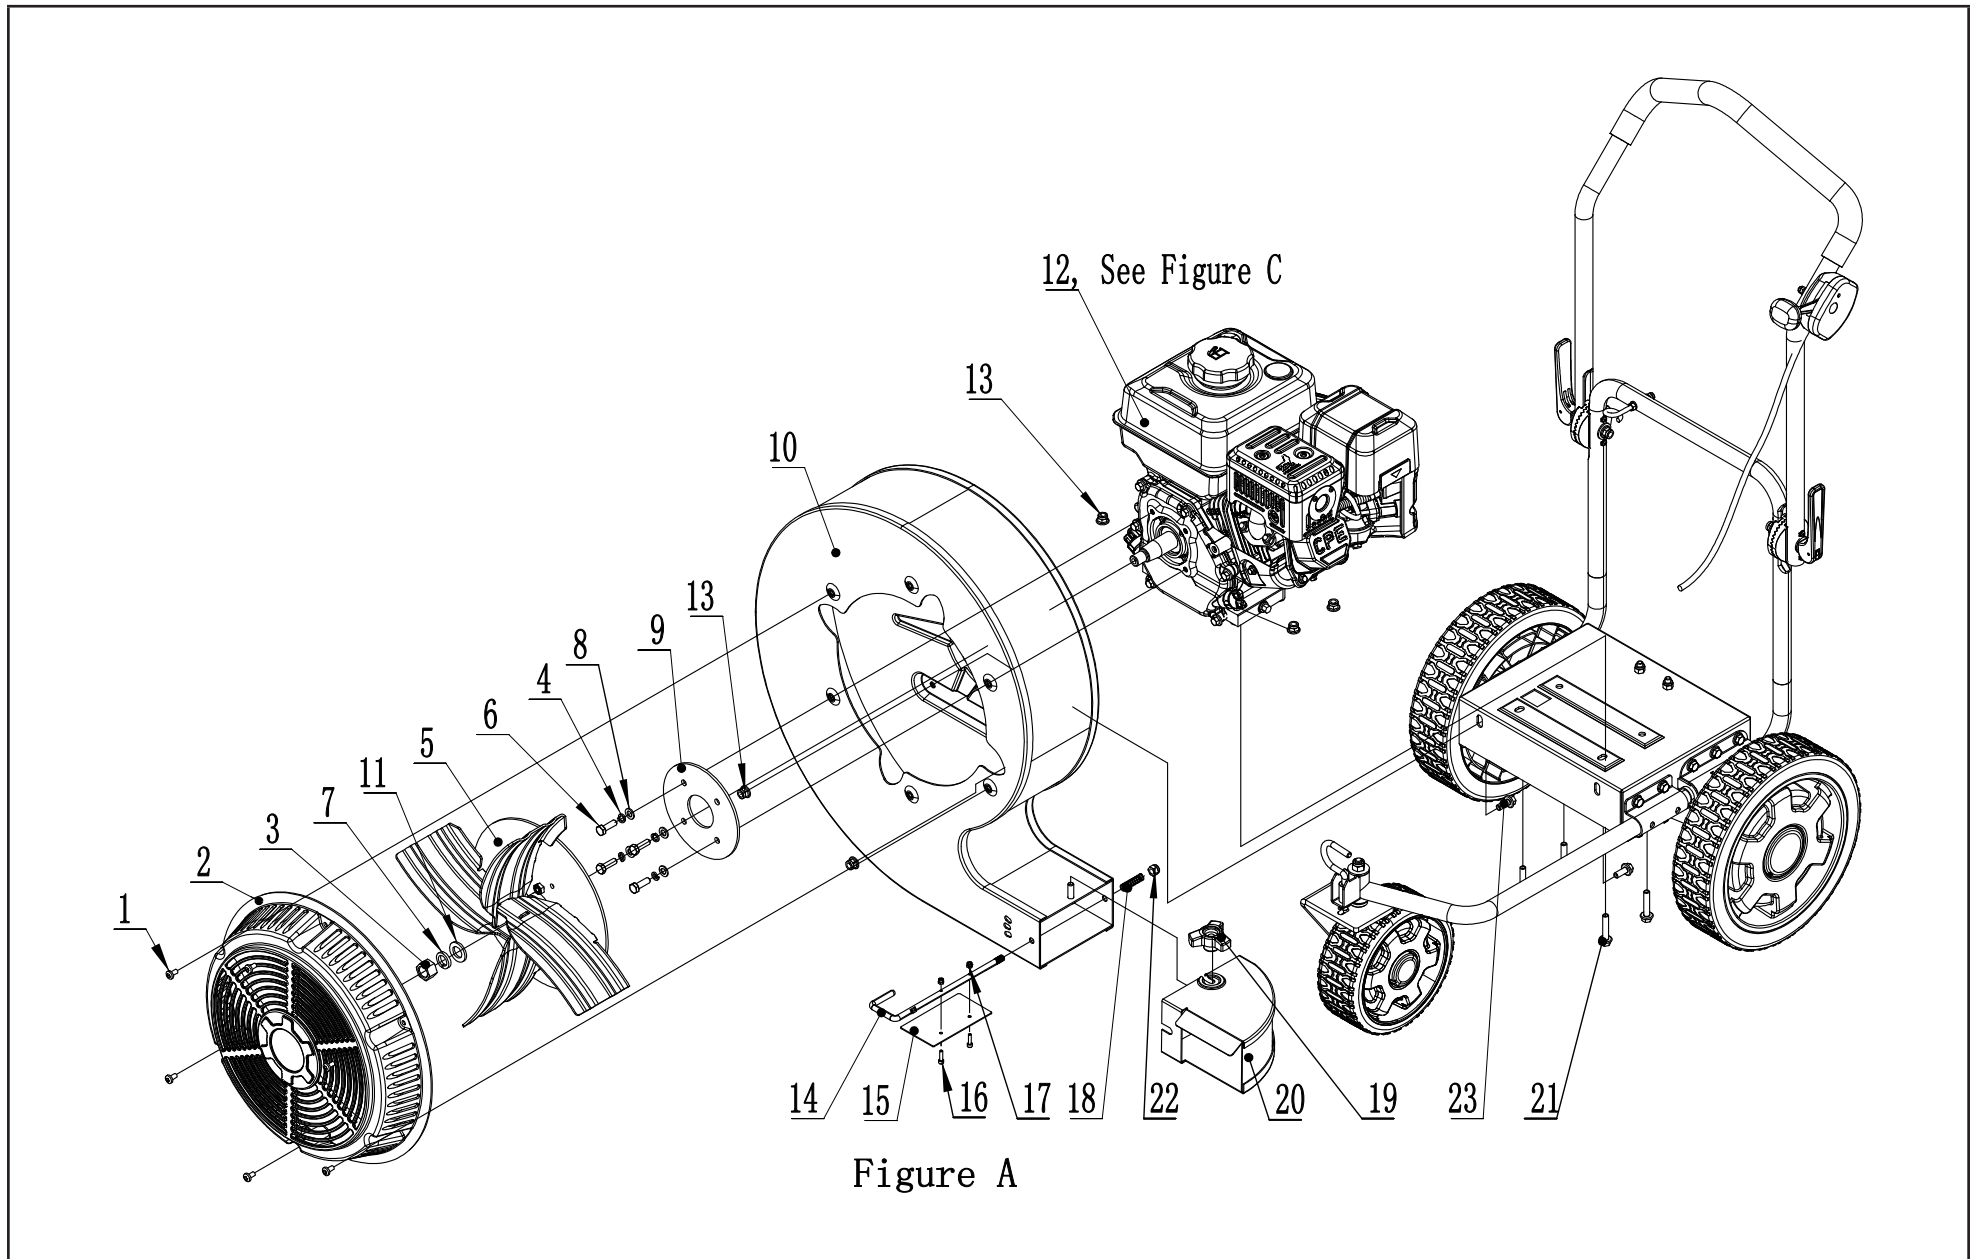

TABLE OF CONTENTS

Blower Parts Diagram A	3
Blower Parts List	4
Blower Parts Diagram B	5
Blower Parts List	6
Engine Parts Diagram	7
Engine Parts List	8

BLOWER PARTS DIAGRAM A

Figure A

BLOWER PARTS LIST

#	Part Number	Description	Qty.
1	2550011234	hexalobular socket pan head screw M6×12 - ISO14583	6
2	2540006536	Fan Guard	1
3	2550011732	Nut M16×1.5 class 8 - ISO8673	1
4	2550000883	Spring washer Ø8 - GB/T93	4
5	2570000821	Impeller Assembly	1
6	2550011344	Bolt 5/16×25 - 24UNF- 8.8 - ASME - B18.2.1	4
7	2550011734	Spring Washer Ø16 - GB/T93	1
8	2550011239	Flat Washer Ø8 - ISO7091	4
9	2540006548	Subplate	1
10	2540006535	Volute Assembly	1
11	2550011733	Flat Washer Ø16 - ISO7091	1
12	1TC7QG028	Gasoline Engine GB225, See Figure C	1
13	2550001556	Flange Nylon Locknut M8 - ISO7043	6
14	2540006537	Wind - direction Adjusting Bracket	1
15	2540006538	Wind - direction Plate	1
16	2550011247	Hexagon Socket Head Cap Screws M4×16 - ISO4762	2
17	2550011235	Locknut M4 - ISO7040	2
18	2560004099	Compression Spring 2	1
19	2540006558	handle Nut M8(Through hole with cover)	1
20	2540006539	Outlet Assembly	1
21	2550011599	Hexagon Bolt M8 x 40 - 8.8 - GB/T 5789	4
22	2550011476	Locknut M8 - ISO7040	1
23	2550011242	Hex Agon Bolt M8 x 20 - 8.8 - GB/T 5789	2

#	Part Number	Description	Qty.
31	2550011242	Hex bolt M8 x 20 -ISO4017	1
32	2540006544	Front Wheel Hinge Pin Assembly	1
33	2550011603	Split Pin Ø2.5x16 -ISO1234	1
34	71224016-03400	Front Wheel Swivel Mount	1
35	71224016-03600	Front Wheel Connecting Mount	1
36	71224016-03500	Front Wheel Assembly, 8in. Yellow	1
37	100379-080	Hex bolt M8 x 25 -ISO4017	1
38	71224016-03014	Cover, Wheel Hub, 12 in. Yellow	2
39	71224016-03011	Cover, Wheel Hub, 8 in. Yellow	1