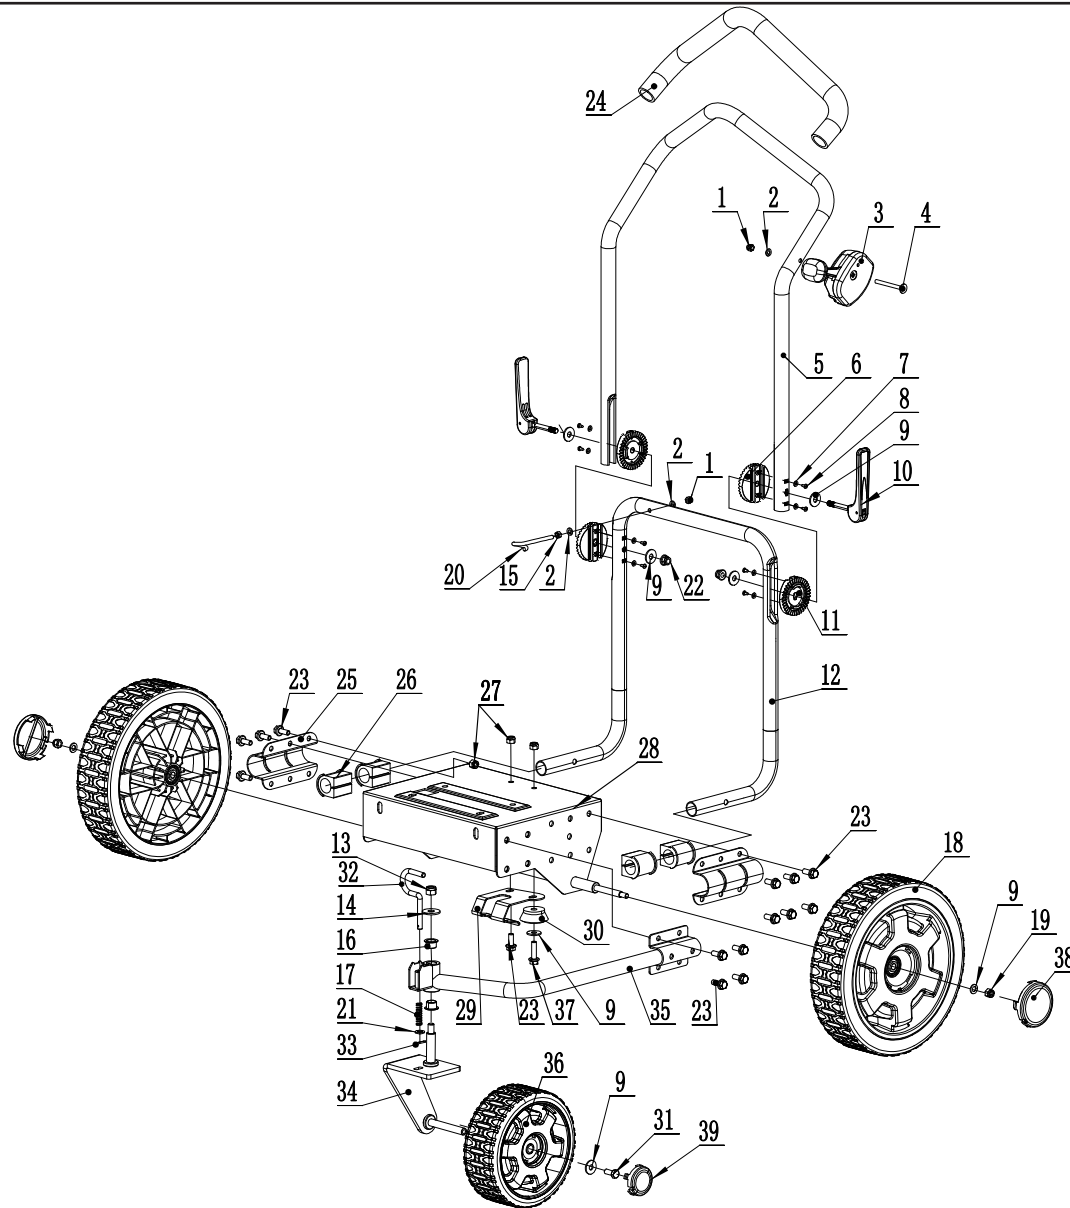

BLOWER PARTS DIAGRAM B

Figure B

BLOWER PARTS LIST

#	Part Number	Description	Qty.
1	2550011243	Locknut M6 -ISO7040	2
2	2550002033	Flat Washer Ø6 -ISO7091	3
3	2540006550	Throttle Control Assembly	1
4	2550011246	Bolt M6 x 65 -ISO8677	1
5	2540006560	Up handle	1
6	2540006551	Upper Handlebar Connecting Base	2
7	2550000963	Flat Washer Ø4 -ISO7091	8
8	2550011388	Tapping Screw ST2.9x14 -ISO7049	8
9	2550011244	Large Flat Washer Ø8 -ISO7093	8
10	2570000813	Handle Height Adjust Lever	2
11	2540006555	Lower Handle bar Connecting Base	2
12	2540006549	Lower Handlebar	1
13	2550011236	Locknut M10 -ISO7040	1
14	2550011245	Large Flat Washer Ø10 -ISO7093	1
15	2550001551	Hexagon nut M6 -ISO4032	1
16	2540006563	Flange Bushing	2
17	2560004100	Compression Spring Ø2	1
18	71224016-03700	Rear Wheel Assembly, 12in x 3in, Yellow	2
19	2550001554	Locknut M8 -ISO7040	2
20	2550011417	Starter Rope Bracket	1
21	2550011239	Washer Ø8 -ISO7091	1
22	2550011238	Flange Bylon LockNut M8 -ISO7043	2
23	2550004645	Hexagon Flange Bolt M8 x 20-8.8 -GB/T5789	17
24	2540006559	Handle Grip	1
25	2540006562	Handlebar Bracket	2
26	2540006556	Rubber Bushing	4
27	2550001556	Lock Nut M8 -ISO7040	16
28	71224016-03300	Base Assembly	1
29	2540006546	Nozzle Bracket	1
30	2540006547	Rubber Sleeve	1

#	Part Number	Description	Qty.
31	2550011242	Hex bolt M8 x 20 -ISO4017	1
32	2540006544	Front Wheel Hinge Pin Assembly	1
33	2550011603	Split Pin Ø2.5x16 -ISO1234	1
34	71224016-03400	Front Wheel Swivel Mount	1
35	71224016-03600	Front Wheel Connecting Mount	1
36	71224016-03500	Front Wheel Assembly, 8in. Yellow	1
37	100379-080	Hex bolt M8 x 25 -ISO4017	1
38	71224016-03014	Cover, Wheel Hub, 12 in. Yellow	2
39	71224016-03011	Cover, Wheel Hub, 8 in. Yellow	1