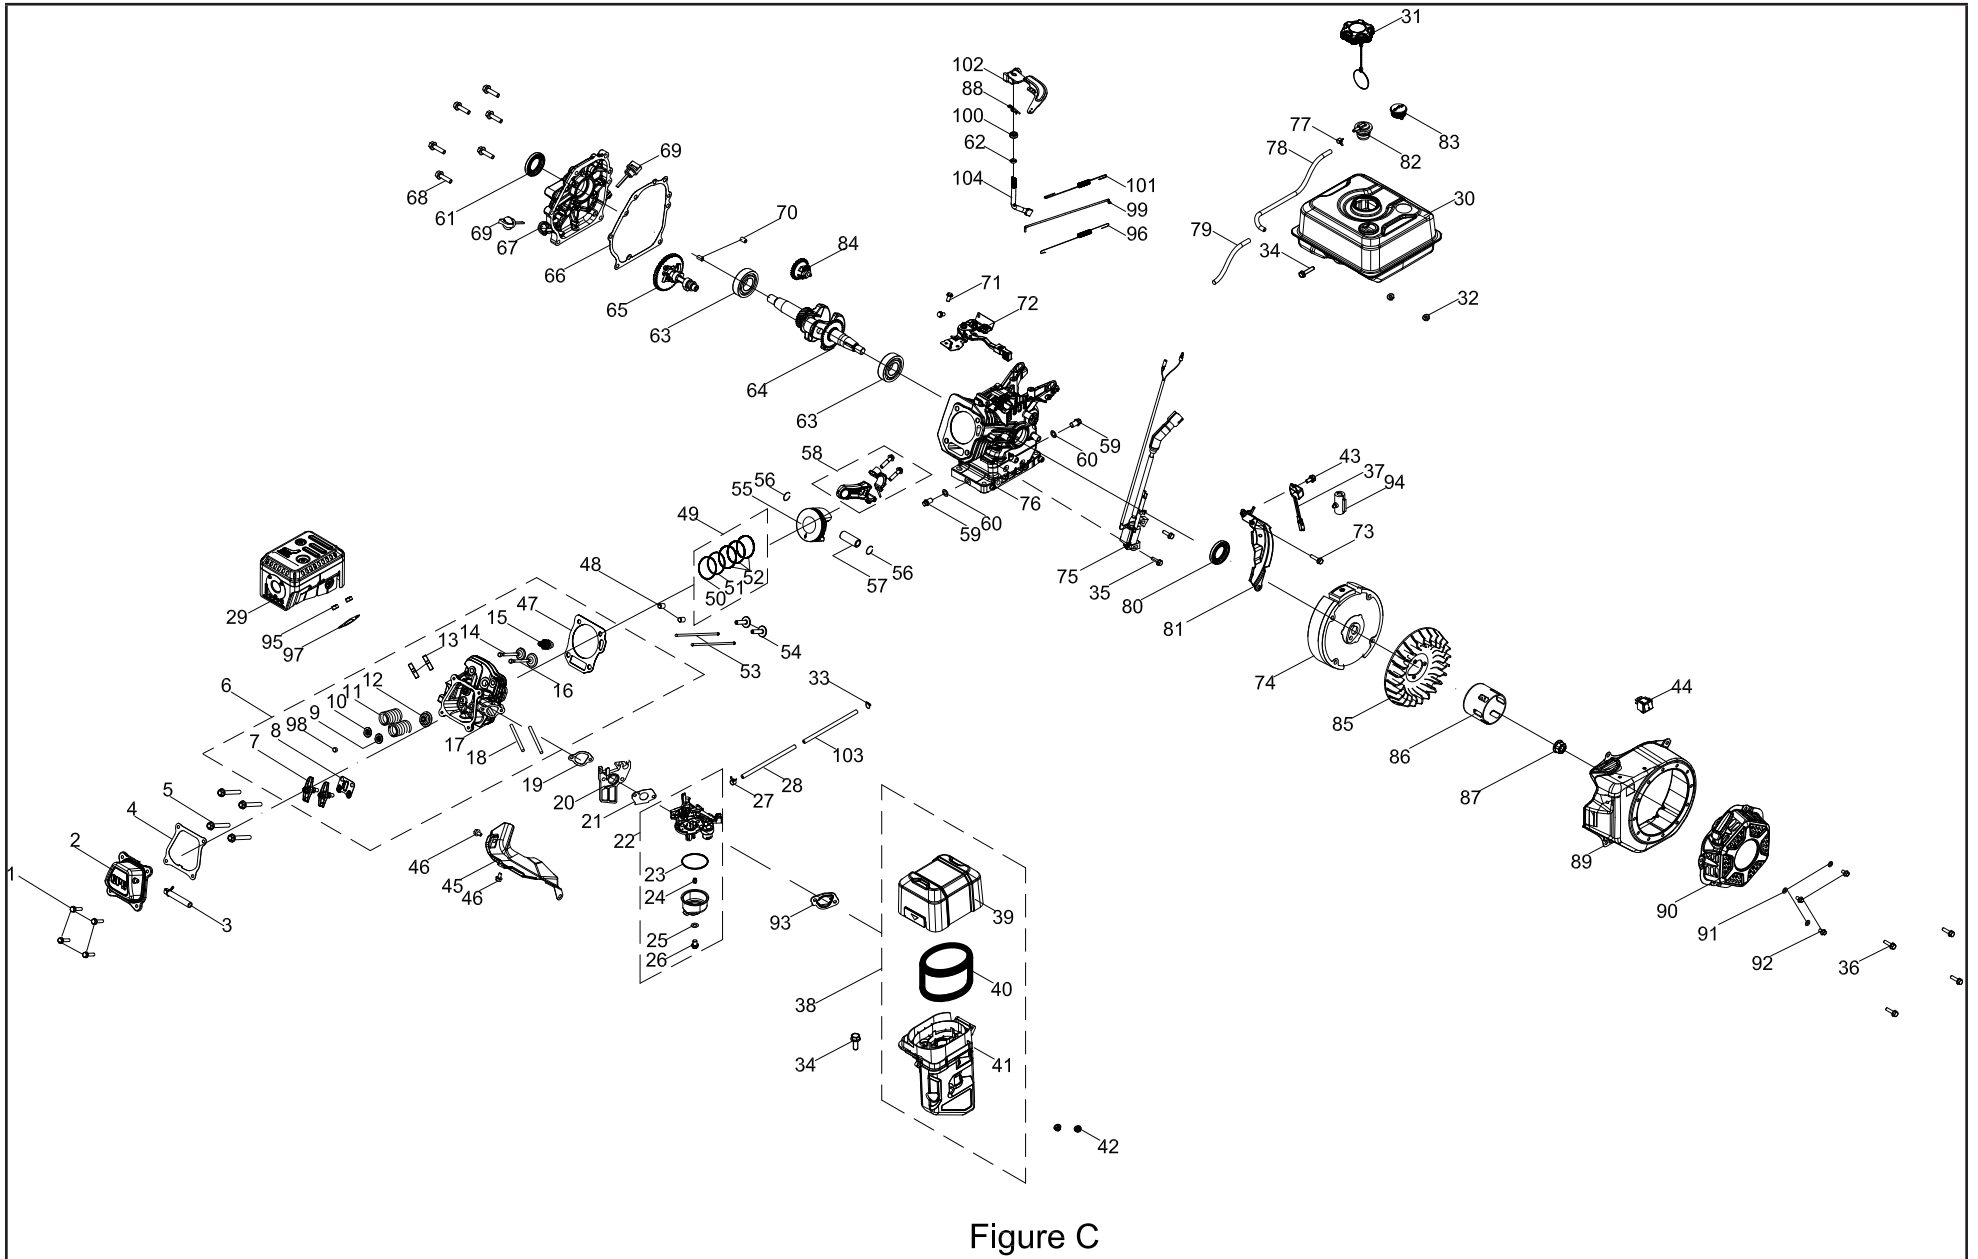

ENGINE PARTS DIAGRAM

Figure C

ENGINE PARTS LIST

#	Part Number	Description	Qty.
1	100011264-0003	Flange Bolt M6 x 16, GB5789	4
2	100002335	Cylinder Head Cover(Cpe)	1
3	100002832	Breather Tube	1
4	100079562	Gasket, Cylinder Head Cover	1
5	100002464-0001	Flange Bolt M8 x 60	4
6	100734143	Cylinder Head Assembly	1
7	100004420	Rocker Arm	2
8	100050881	Guide Plate, Push Rod	1
9	100004580	Valve Spring Seat, Intake	1
10	100004585	Valve Spring Seat, Exhaust	1
11	100004564	Spring Valve	2
12	100004600	Oil Seal, Intake Valve	1
13	100010387	Stud Bolt M8 x 34	2
14	100057969	Exhaust Valve	1
15	100009378	Spark Plug F6RTC	1
16	100004522	Intake Valve	1
17	100002378	Cylinder Head	1
18	100733507	Stud Bolt M6 x 117	2
19	100078607	Gasket, Insulator	1
20	100005599	Insulator, Carburetor	1
21	100078606	Gasket, Carburetor	1
22	100748564-0001	Carburetor Assembly	1
23	100005717	O-Ring, Fuel Bowl	1
24	100078586	Main Jet Standard(#72)	1
	100005750	Main Jet Altitude 1000-3000m(#70)	/
25	100006037	Gasket, Fuel Bowl Mounting Bolt	1
26	100005725	Mounting Bolt, Fuel Bowl	1
27	100005149	Clamp Ø7.5	1
28	100063788	Fuel Tube, Ø4 x Ø8 x 157	1
29	100730893	Muffler	1