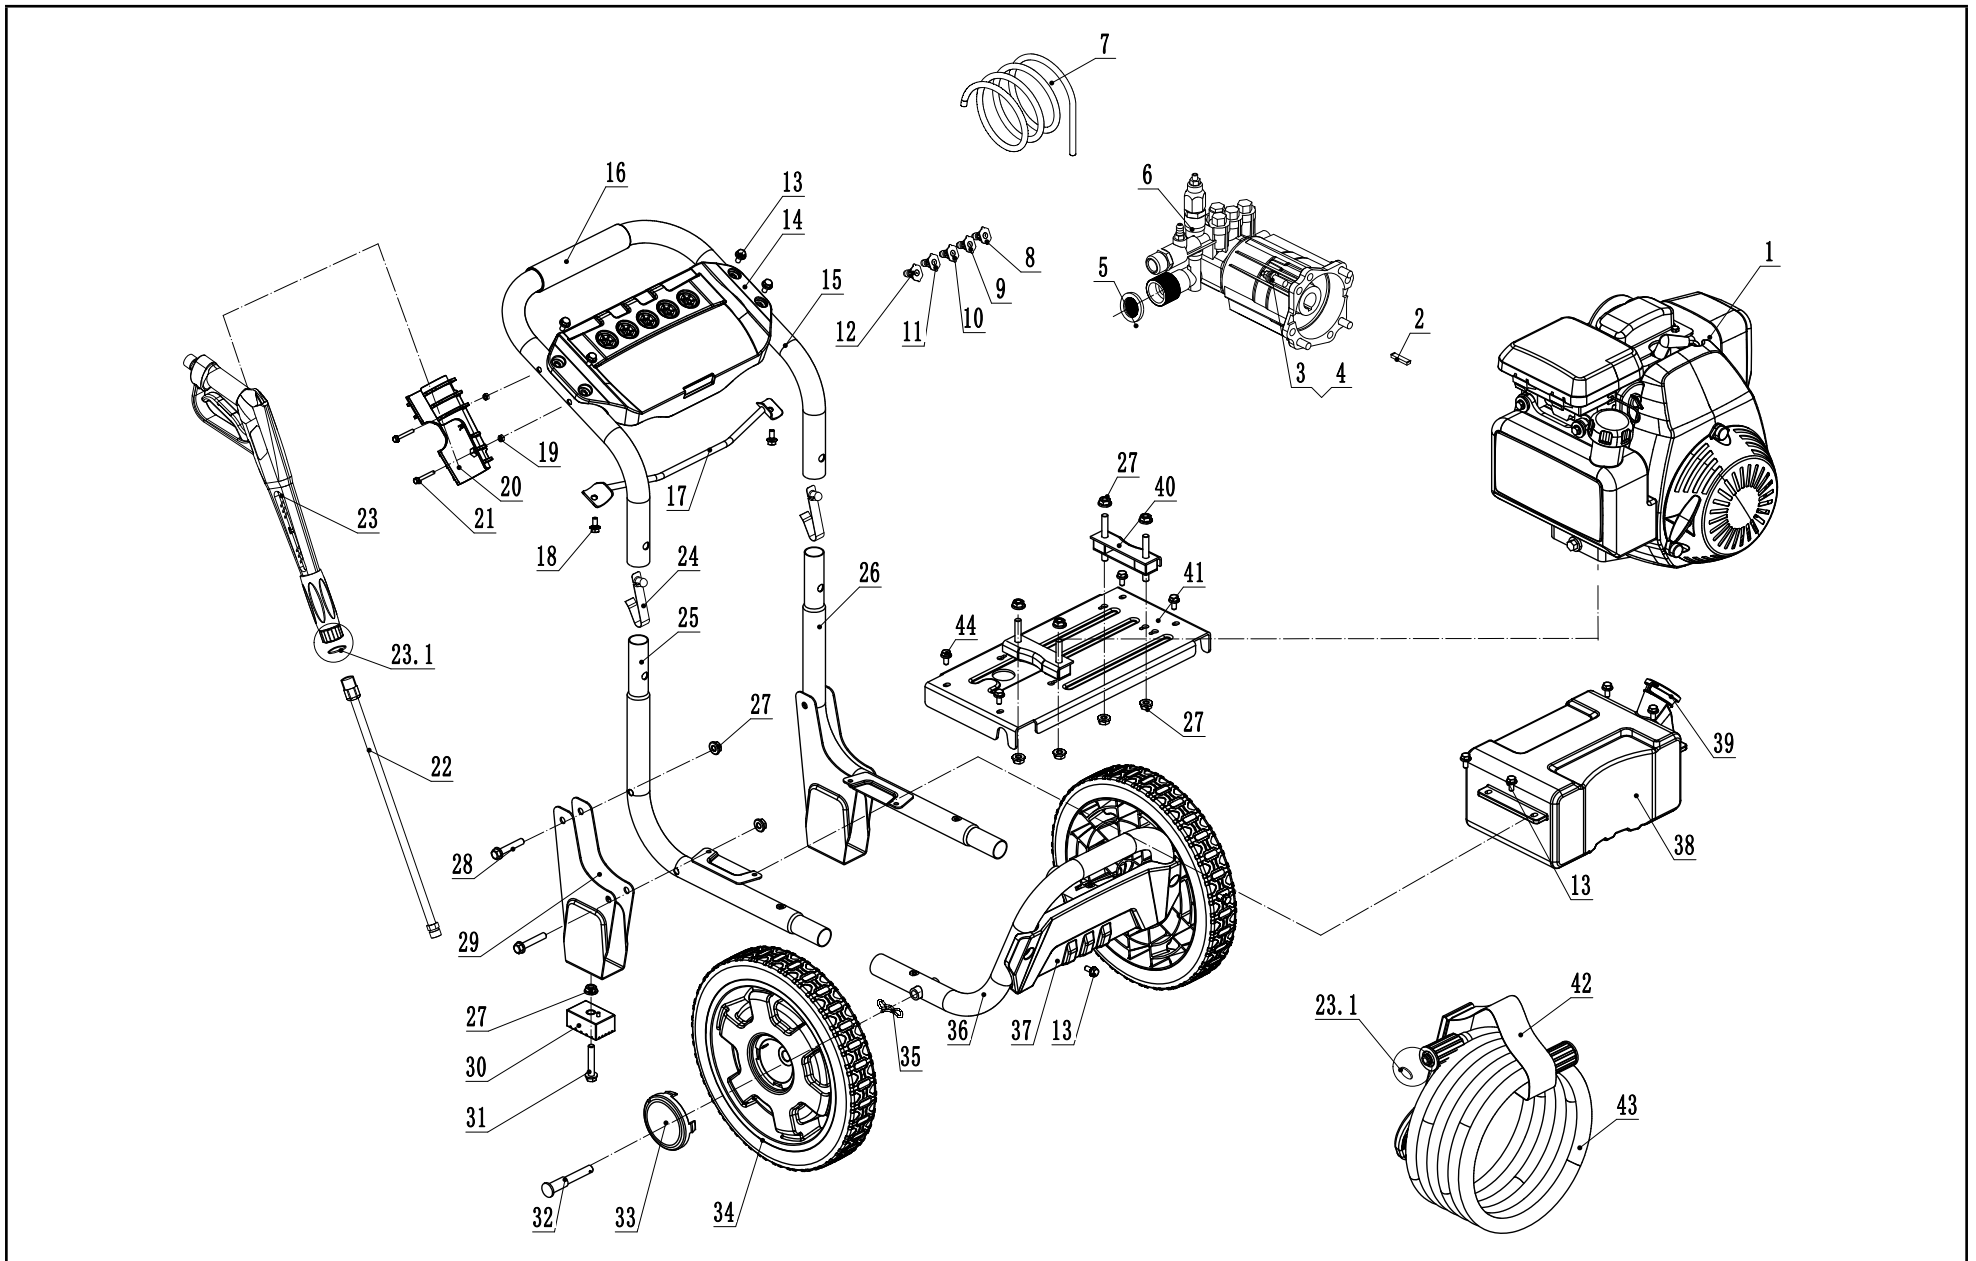

TABLE OF CONTENTS

Pressure Washer Parts Diagram 3

Pressure Washer Parts List 4

PRESSURE WASHER PARTS DIAGRAM

PRESSURE WASHER PARTS LIST

#	Part Number	Description	Qty.
1	GC190	Engine, 187cc	1
2	2.14.001	Key, SQ 4.78 x 4.78 x 40	1
3	2.08.010	Bolt 5/16-24 x 22	4
4	1.93.08	Lock Washer Ø8	4
5	252.251003.00	Inlet Filter Gasket	1
6	254.251000.07	Pump Body	1
7	254.250100.11	Detergent Hose, 23.6in.	1
8	254.252300.05	Nozzle "Detergent", 65400	1
9	254.252300.03	Nozzle "40", 40025	1
10	254.252300.02	Nozzle "25", 25025	1
11	254.252300.01	Nozzle "15", 15025	1
12	254.252300.00	Nozzle "0", 00025	1
13	1.5789.0612.1	Flange Bolt M6 x 12, Black	10
14	251.200800.01.2	Top Panel, Black	1
15	251.200701.06.78	Handle, Frame, 877C	1
16	251.200702.02	Cover, Handle	1
17	251.201600.00.78	Support Plate, 877C	1
18	1.5789.0612	Flange Bolt M6 x 12	2
19	1.6177.1.06.1	Lock Nut M6, Flange , Black	2
20	254.200012.06.2	Trigger Gun Holder, Black	1
21	1.5783.0645.1	Bolt M6 x 45, Black	2
22	254.252200.00	Wand	1
23	254.252100.00.48	Handle, Gun , Yellow	1
23.1	2.07.034	O Ring , Ø14 × Ø9 × Ø2.5	3
24	252.201300.00	Pin	2
25	251.200701.03.78	Left Handle, 877C	1
26	251.200701.04.78	Right Handle, 877C	1
27	1.6177.1.08	Lock Nut M8, Flange	14
28	1.5789.0845	Flange Bolt M8 x 45	4
29	251.200002.01.78	Support Leg, 877C	2

#	Part Number	Description	Qty.
30	122.201400.04.29	Rubber, Support, Cool Gray 11	2
31	1.5789.0825	Flange Bolt M8 x 25	2
32	122.201501.00	Pin Roll, Wheel	2
33	254.201702.04.48	Cap, Wheel, Yellow	2
34	254.201701.04.48	Wheel, PU, Yellow	2
35	2.16.005	Pin Ø2, "B" Shape	2
36	251.200701.05.78	Handle, Down, 877C	1
37	251.200800.02.2	Front Bumper, Black	1
38	251.250200.00	Detergent Tank	1
39	254.250203.01	Cap, Water Tank	1
40	252.201200.00	Vibration Mount, Engine	2
41	255.201101.06.78	Supporting Plate, 877C	1
42	9.4300.000	Hose Strap	1
43	254.250100.00	High-Pressure Hose, 25ft.	1
44	1.5789.0615.1	Flange Bolt M6 x 15, Black	4