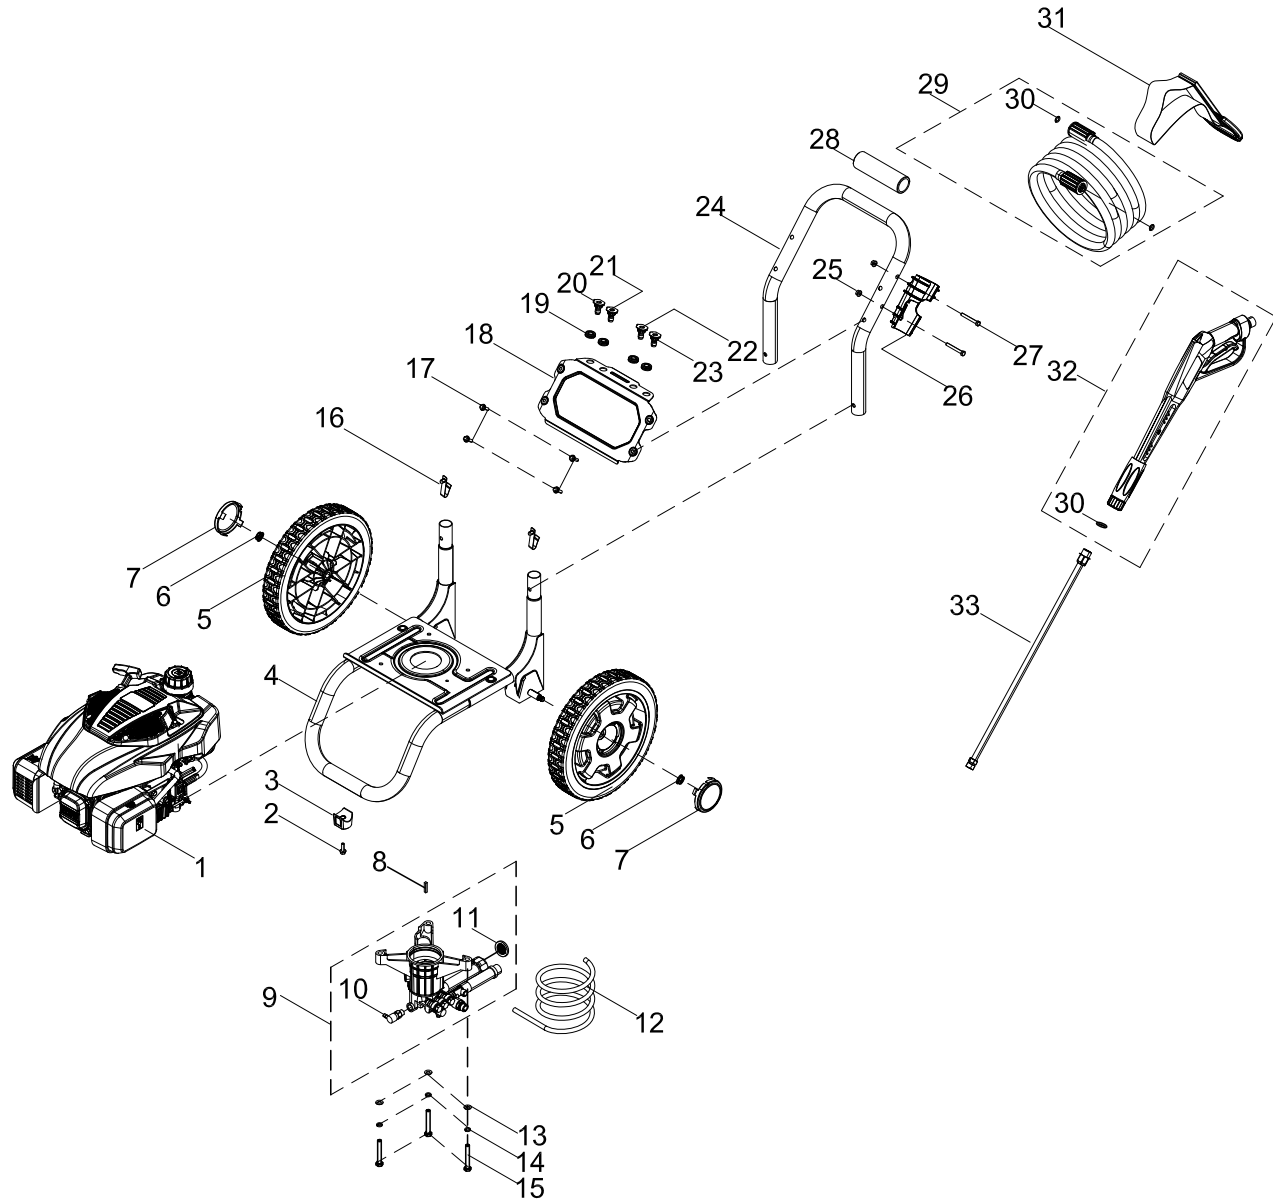

# PRESSURE WASHER PARTS DIAGRAM

**PRESSURE WASHER PARTS LIST**

#	Part Number	Description	Qty.
1	1ZC7X0002	Engine, 224cc	1
2	100011268-0003	Flange Bolt M6 x 25	1
3	100062472-0002	Rubber, Support	1
4	100724624-0001	Frame, 877C	1
5	254.201701.04.48	Wheel, PU, Yellow	2
6	100011473-0001	Lock Nut M10, Flange	2
7	254.201702.04.48	Cap, Wheel, Yellow	2
8	100010605	Key, SQ 4.75 x 4.75 x 25	1
9	100717899	Pump, SRMW2.4G30	1
10	100023575	Thermal Valve	1
11	100023570	Inlet Filter Gasket	1
12	100000025	Detergent Hose	1
13	100010921-0001	Washer 8	3
14	100010887-0004	Lock Washer 8	3
15	100011190-0002	Flange Bolt M8 x 45	3
16	100062491	Pin	2
17	100011267-0002	Flange Bolt M6 x 22	4
18	100717812-0001	Top Panel	1
19	100021845	Sheath, Nozzle	4
20	254.252300.00	Nozzle"0", 00025	1
21	254.252300.02	Nozzle"25", 25025	1
22	254.252300.03	Nozzle"40", 40025	1
23	254.252300.05	Nozzle "Detergent"	1
24	100717808-0001	Handle, Frame, 877C	1
25	100011471-0002	Lock Nut M6, Flange	2
26	254.200012.06.2	Trigger Gun Holder, Black	1
27	100011178-0004	Bolt M6 x 50	2
28	100723325	Cover, Handle	1
29	254.250100.00	High Pressure Hose, 25ft	1
30	2.07.034	O Ring , 14 × 9 × 2.5	3

#	Part Number	Description	Qty.
93	100010527-0001	Washer	1
94	100061527	Oil Seal Ø25 x Ø40 x 7	1
95	100008451	Mounting Plate ,Governor Gear	1
96	100078772	Gear, Governor	1
97	100065632	Cover, Crankcase	1
98	100011269-0003	Flange Bolt M6 x 28	7
99	100011271-0003	Flange Bolt M6 x 35	1
100	100004118-0009	Oil Dipstick Assembly	1
101	100068787	Governor Bracket	1
102	100068845	Governor Spring	1
103	100010272	Drain Bolt, M10 x 1.25 x 15	1
104	100010459	Washer Ø10 x 1.5 x Ø16	1
105	100011004-0001	Self-tapping Screw ST4.2 x 25	2
106	100005717	Fuel Bowl O-Ring	1
107	100144308	Main Jet Standard, #66	1
	100088007	Main Jet Altitude, #66, 1000-3000m	/
108	100006037	Fuel Bowl Mounting Bolt Gasket	1
109	100005725	Fuel Bowl Mounting Bolt	1