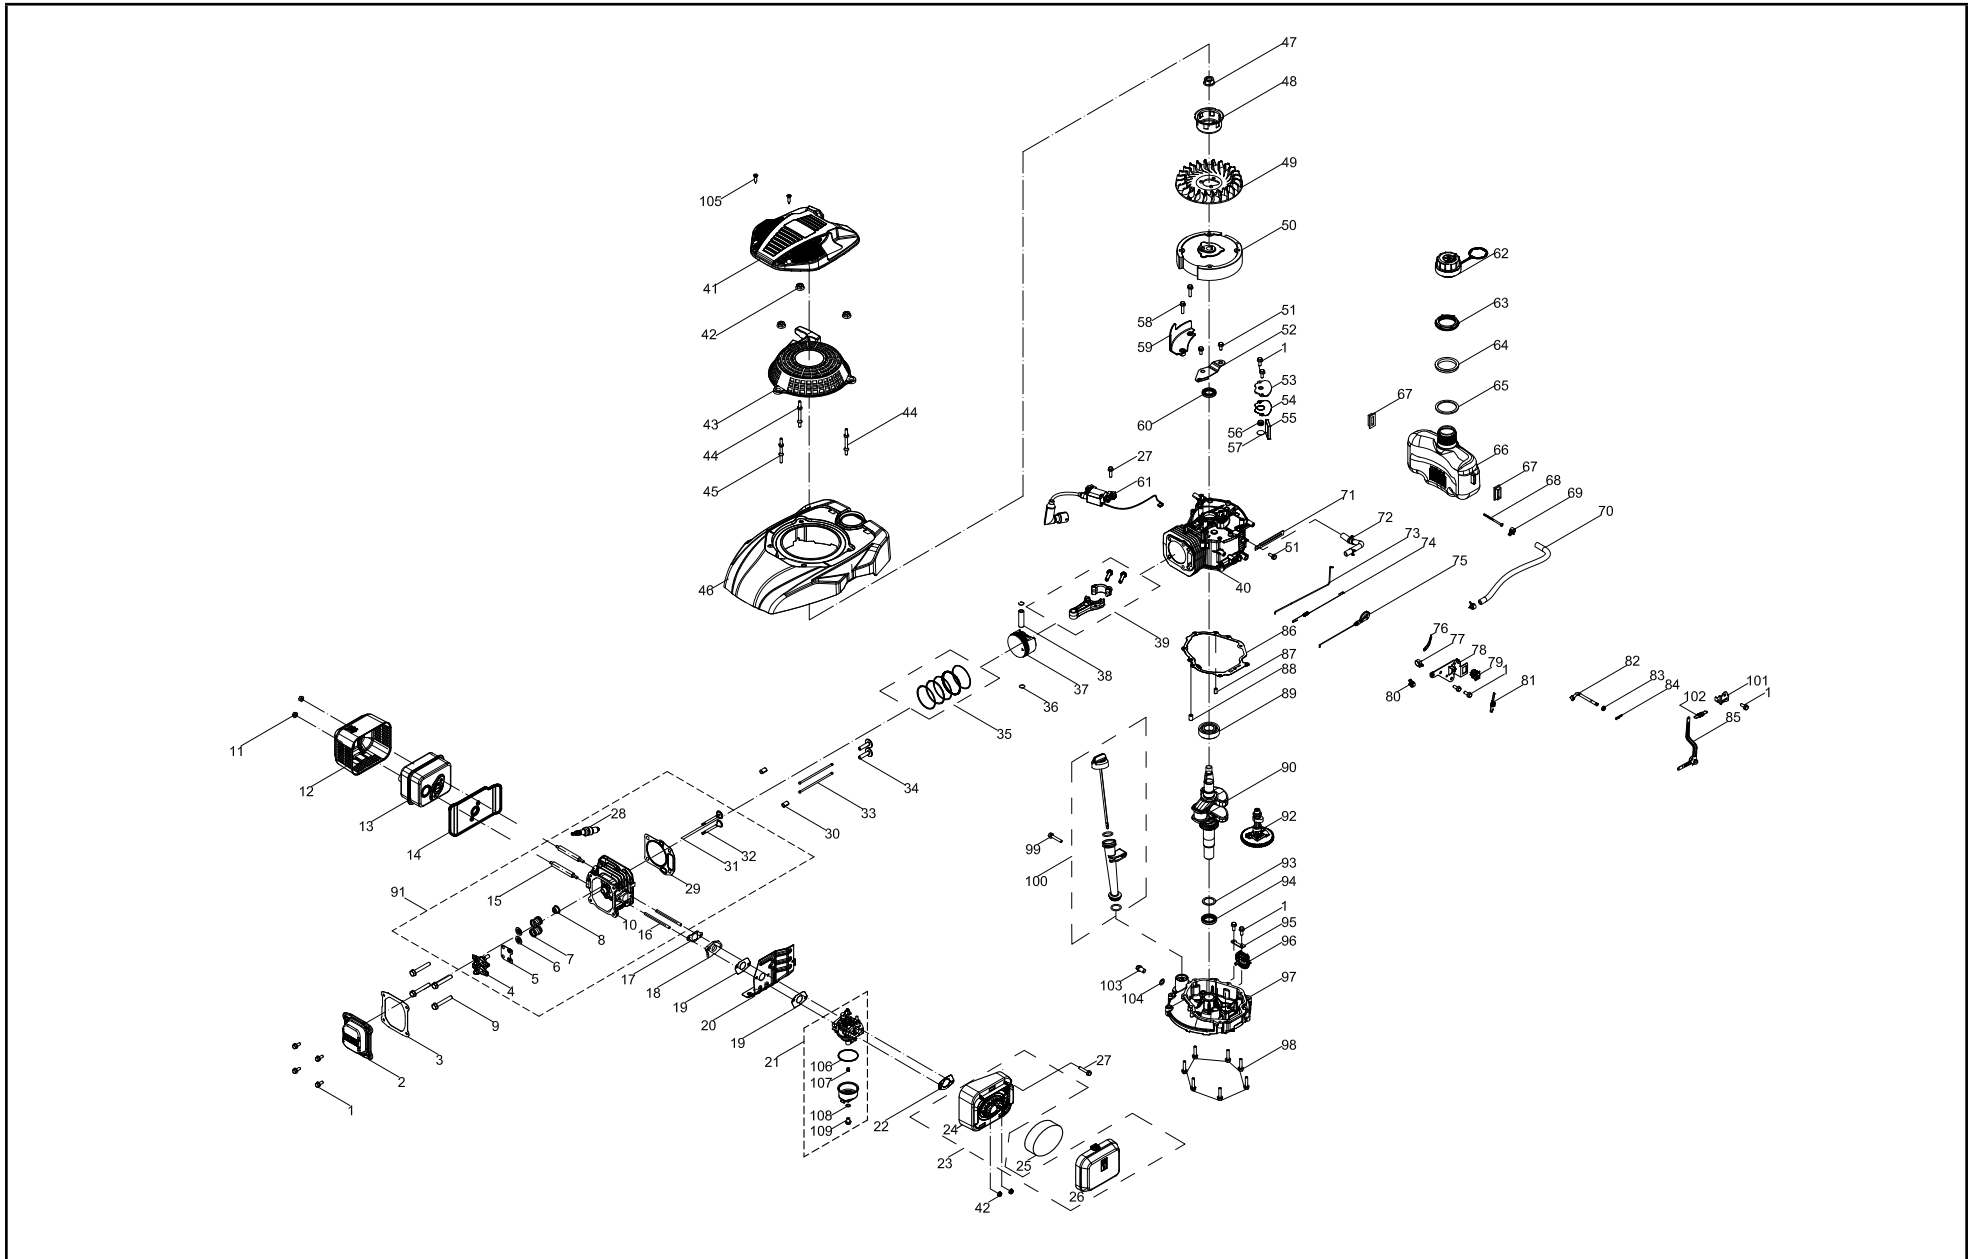

ENGINE PARTS DIAGRAM

ENGINE PARTS LIST

#	Part Number	Description	Qty.
1	100011262-0003	Flange Bolt M6 x 14	11
2	100002308	Cylinder Head Cover	1
3	100030069	Gasket, Cylinder Head Cover	1
4	100004421	Rocker Arm Assembly	2
5	100063679	Guide Plate, Push Rod	1
6	100004580	Valve Spring Seat	2
7	100004565	Spring Valve	2
8	100004598	Oil Seal, Valve	1
9	100002461-0001	Flange Bolt M8 x 54	4
10	100066426	Cylinder Head	1
11	100011452-0003	Flange Nut M6	2
12	100006831	Muffler Cover	1
13	100091287	Muffler	1
14	100066439	Gasket, Muffler	1
15	100061091	Stud Bolt M6 x 98	2
16	100010348	Stud Bolt M6 x 87	2
17	100053668	Gasket, Insulator	1
18	100005603	Insulator, Carburetor	1
19	100074676	Gasket, Carburetor	2
20	100066441	Air Deflector	1
21	100077253	Carburetor Assembly	1
22	100005946	Gasket, Air Filter Base	1
23	100004665	Air Filter Assembly	1
24	100004992	Air Filter Base	1
25	100004762	Air Filter Element	1
26	100004838	Air Filter Cover	1
27	100011266-0004	Flange Bolt M6 x 20	2
28	100009378	Spark Plug, F6RTC	1
29	100065800	Gasket, Cylinder Head	1
30	100010558	Dowel Pin Ø10 x 16	2

#	Part Number	Description	Qty.
31	100004547	Valve Exhaust	1
32	100004523	Valve Intake	1
33	100077152	Push Rod	2
34	100004262	Lifter, Valve	2
35	100003243	Piston Ring Set	1
36	100003221	Circlip	2
37	100003086	Piston	1
38	100003123	Wrist Pin	1
39	100082214	Connecting Rod Assembly	1
40	100072180	Crankcase	1
41	100122557-0001	Blower Housing	1
42	100011463-0002	Flange Nut M6, GB6177.1	5
43	100728299-0001	Recoil Starter Assembly	1
44	100010302	Stud Bolt M6 x 78.5	2
45	100010303	Stud Bolt M6 x 74	1
46	100122559-0001	Inner Shroud	1
47	100011462-0001	Flange Nut M14 x 1.5	1
48	100007546	Pulley, Starter	1
49	100007027	Cooling Fan	1
50	100123760	Flywheel	1
51	100011261-0004	Flange Bolt M6 x 12	3
52	100066440	Shield	1
53	100004053	Breather Cover Plate	1
54	100010260	Breather Gasket	1
55	100004065	Coarse Strainer	1
56	100008440	Breather Valve Spring	1
57	100004085	Breather Valve	1
58	100011268-0003	Flange Bolt M6 x 25	2
59	100007135	Shield 1	1
60	100017640	Oil Seal Ø22 x Ø35 x 6	1