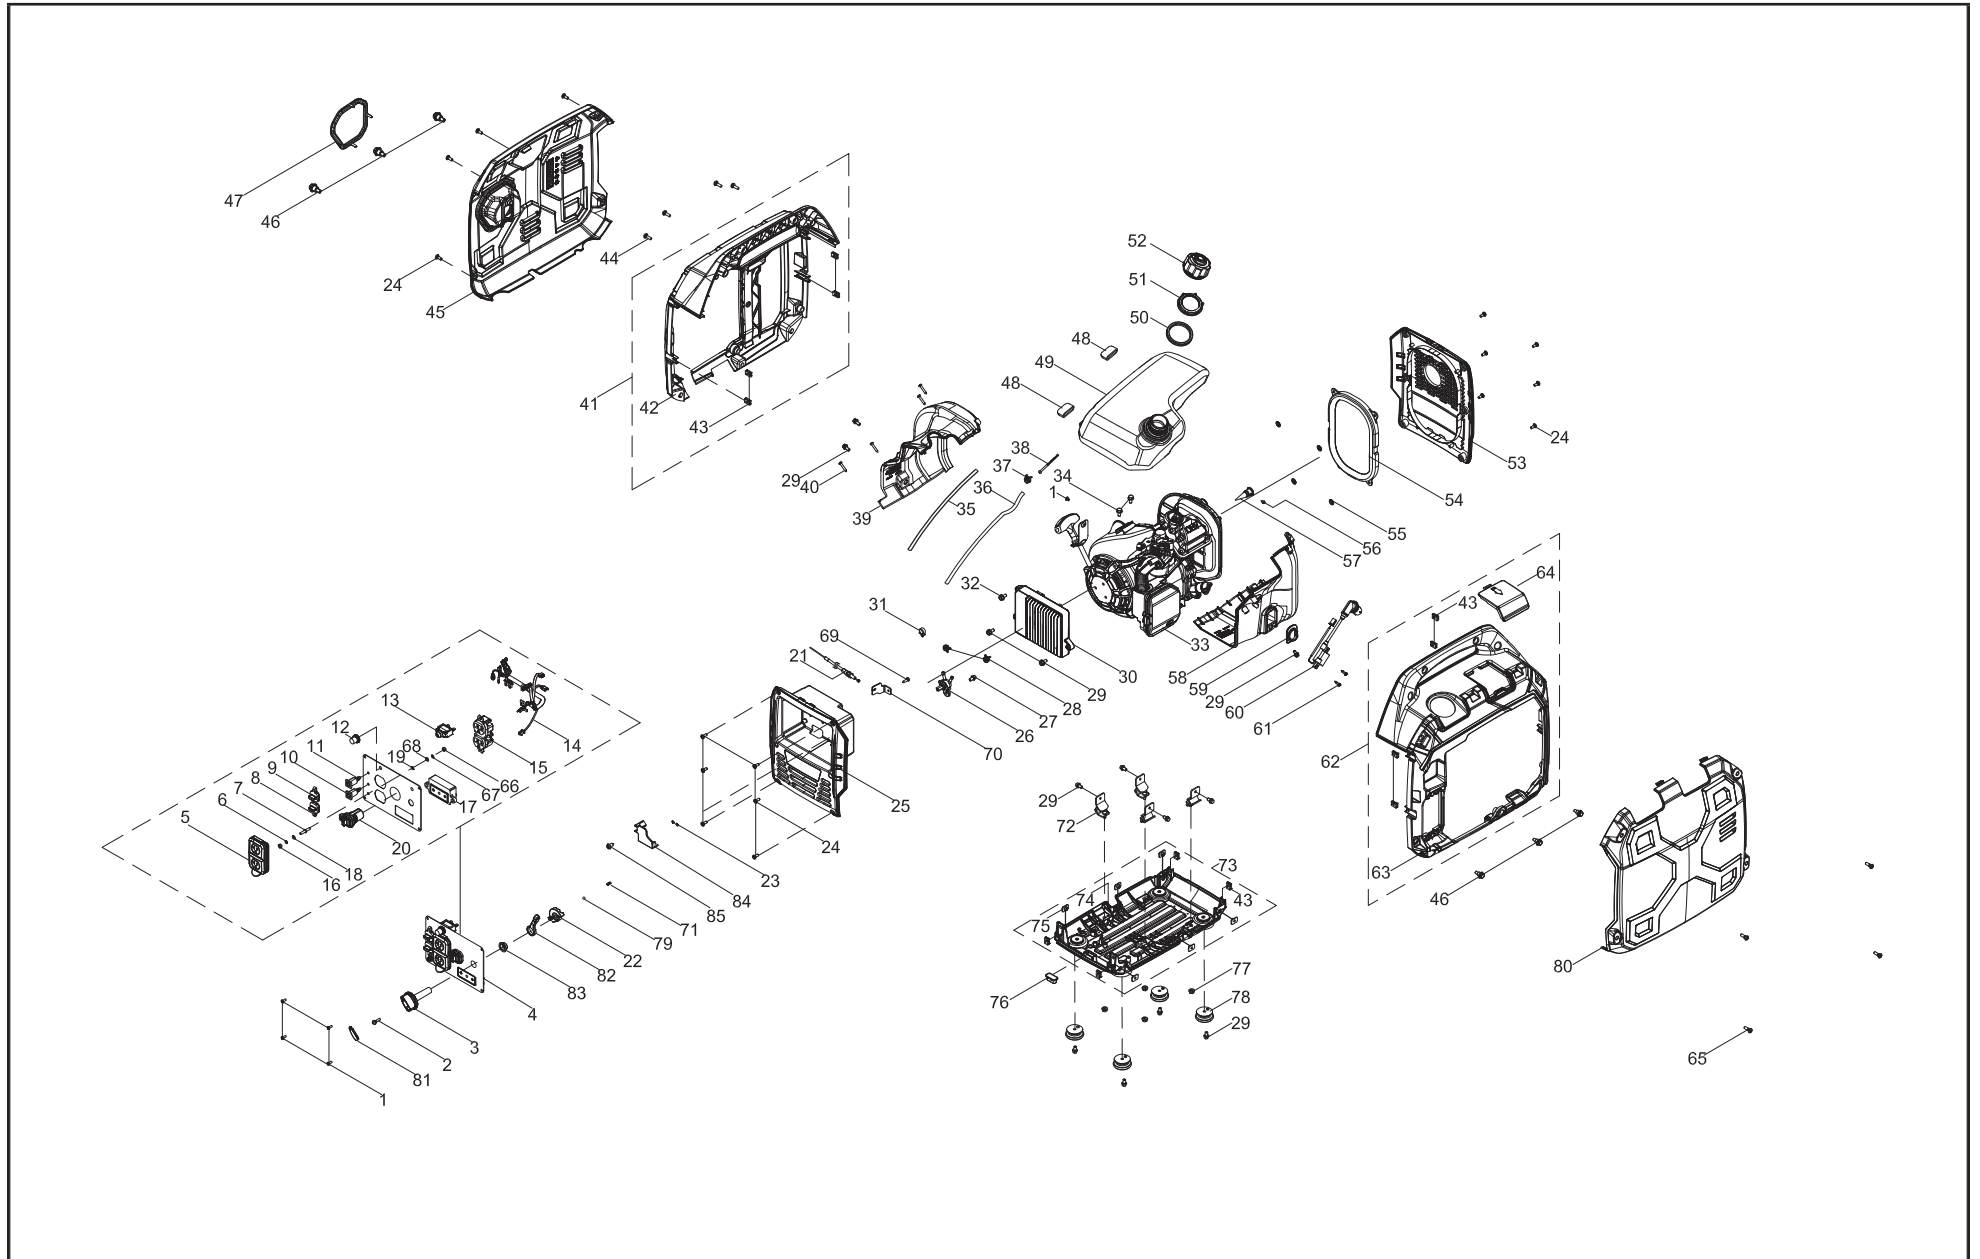

TABLE OF CONTENTS

Generator Parts Diagram	3
Generator Parts List.....	4
Engine Parts Diagram	6
Engine Parts List.....	7
Wiring Diagram	9

GENERATOR PARTS DIAGRAM

GENERATOR PARTS LIST

#	Part Number	Description	Qty.
1	100010946-0001	Screw M4 x 10	5
2	100095857-0005	Bolt M4 x 18	1
3	100715787	Fuel Valve Lever	1
4	100715941	Panel Assembly	1
5	100088270	Receptacle Cover 5-20R, Duplex	1
6	100010886-0004	Spring Washer Ø6	1
7	100092320	Ground Stud	1
8	100150096-0002	Parallel Port Cover, Square, Black	1
9	100150096-0001	Parallel Port Cover, Square, Red	1
10	100091059-0002	Parallel Port, Square, Black	1
11	100091059-0001	Parallel Port, Square, Red	1
12	100120180	Cover, Circuit Breaker	1
13	100019747	20Amp Circuit Breaker, Push Button	1
14	100163194	Wire Harness Assembly	1
15	100020029	Receptacle 5-20R, Duplex	1
16	100011421-0003	Flange Nut M6	1
17	100142155	LED Display Module	1
18	100010910-0003	Flat Washer Ø6	1
19	100011025-0001	Lock Washer Ø6, Toothed	1
20	100714740	Dual USB Receptacle	1
21	100714541	Cable	1
22	100712960	Switch Block	1
23	100091757	Circlip, Bearing Holder, Ø1.8 x Ø6	2
24	100081995	Step Bolt	16
25	100142063-0001	Front Panel, Black	1
26	100141146	Fuel Valve, Angle 45°	1
27	100011571-0001	Big Flange Bolt M6 x 14	1
28	100005149	Clamp 1, Ø7.5	2
29	100011570-0001	Big Flange Bolt M6 x 12	13
30	100142154	Inverter,120V 60Hz	1