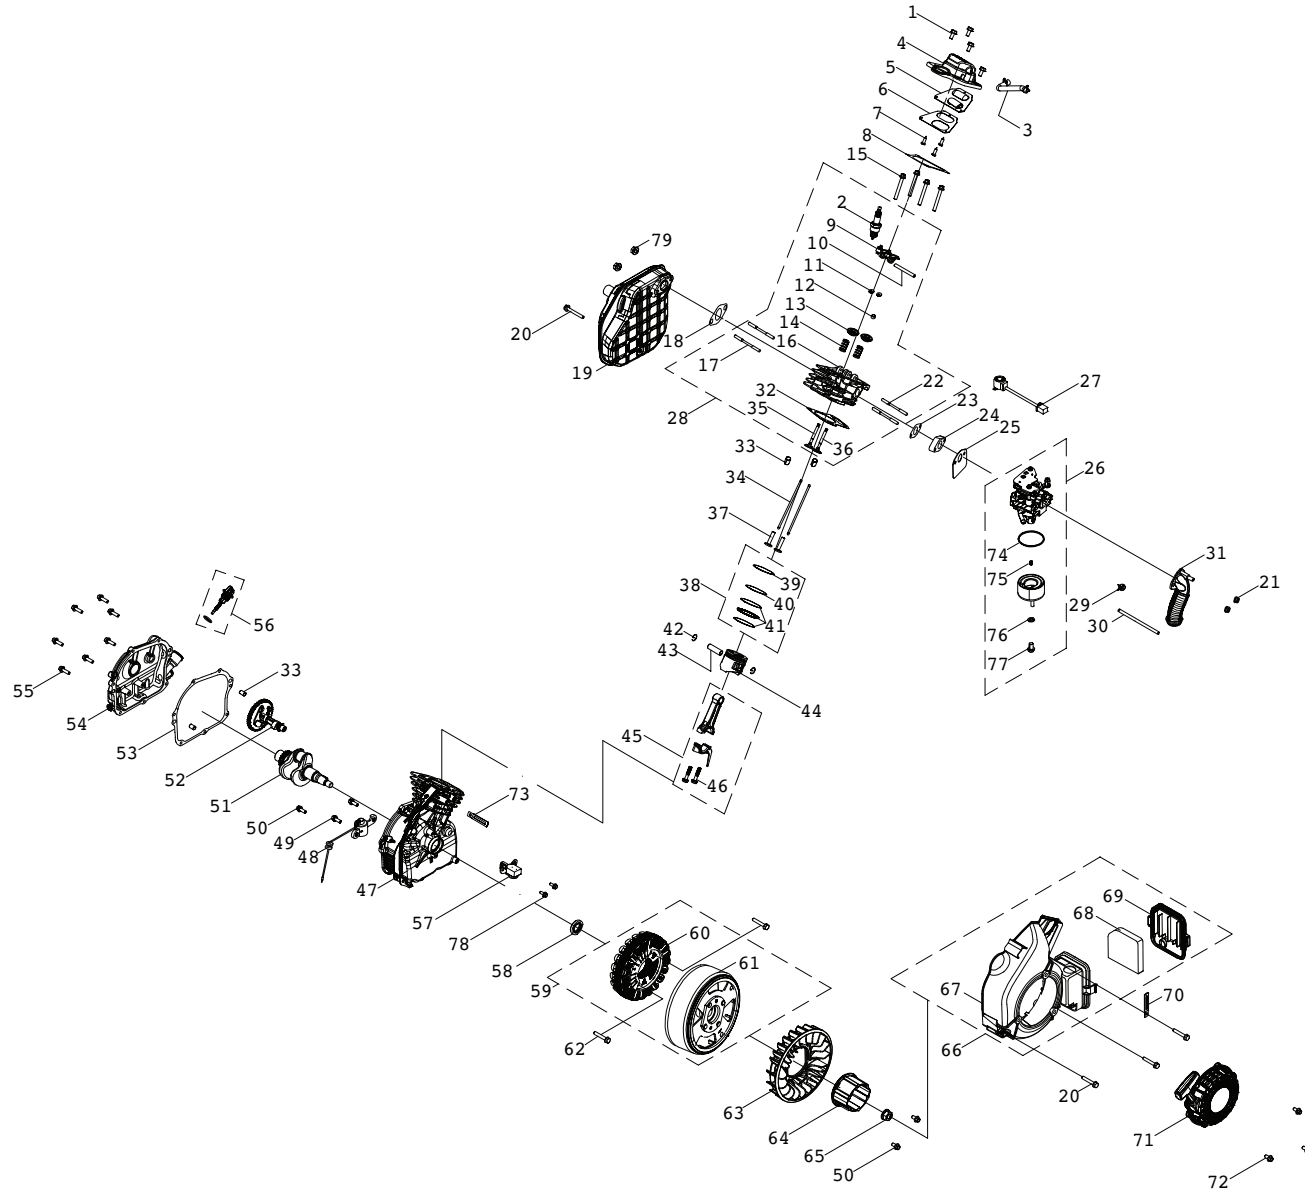

#	Part Number	Description	Qty.
61	100093250-0005	Self-tapping Screw ST4.8 x 20	2
62	100092441-0007	Housing Assembly, Right Handle, Black	1
63	100139138	Housing, Right Handle, Black	1
64	100092444-0005	Spark Plug Maintenance Plate, Black	1
65	100163606	Bolt	4
66	100011419-0001	Nut M5	1
67	100010885-0003	Spring Washer Ø5	1
68	100010919-0002	Flat Washer Ø5	1
69	100032967-0004	Self-tapping Screw ST4.2 x 16	1
70	100714544	Mounting Plate, Recoil Cord	1
71	100098271	Switch Spring	1
72	100072715	Vibration Mount, Support	4
73	100088546	Housing Assembly, Bottom, Black	1
74	100072711	Housing, Bottom, Black	1
75	100072994	Step Nut M6	6
76	100072710	Rubber Damper	1
77	100011452-0003	Nut M6	4
78	100072712	Foot, Bottom Housing	4
79	100099173	Steel Ball	1
80	100713140	Housing Cover Assembly, Right, Yellow	1
81	100715786-0001	Cover, Fuel Switch Handle	1
82	100714543	Swing Arm	1
83	100714542	Block, Swing Arm	1
84	100714558	Wire Stop Block	1
85	100011001-0004	Self-tapping Screw ST4.2 x 10	1

ENGINE PARTS DIAGRAM